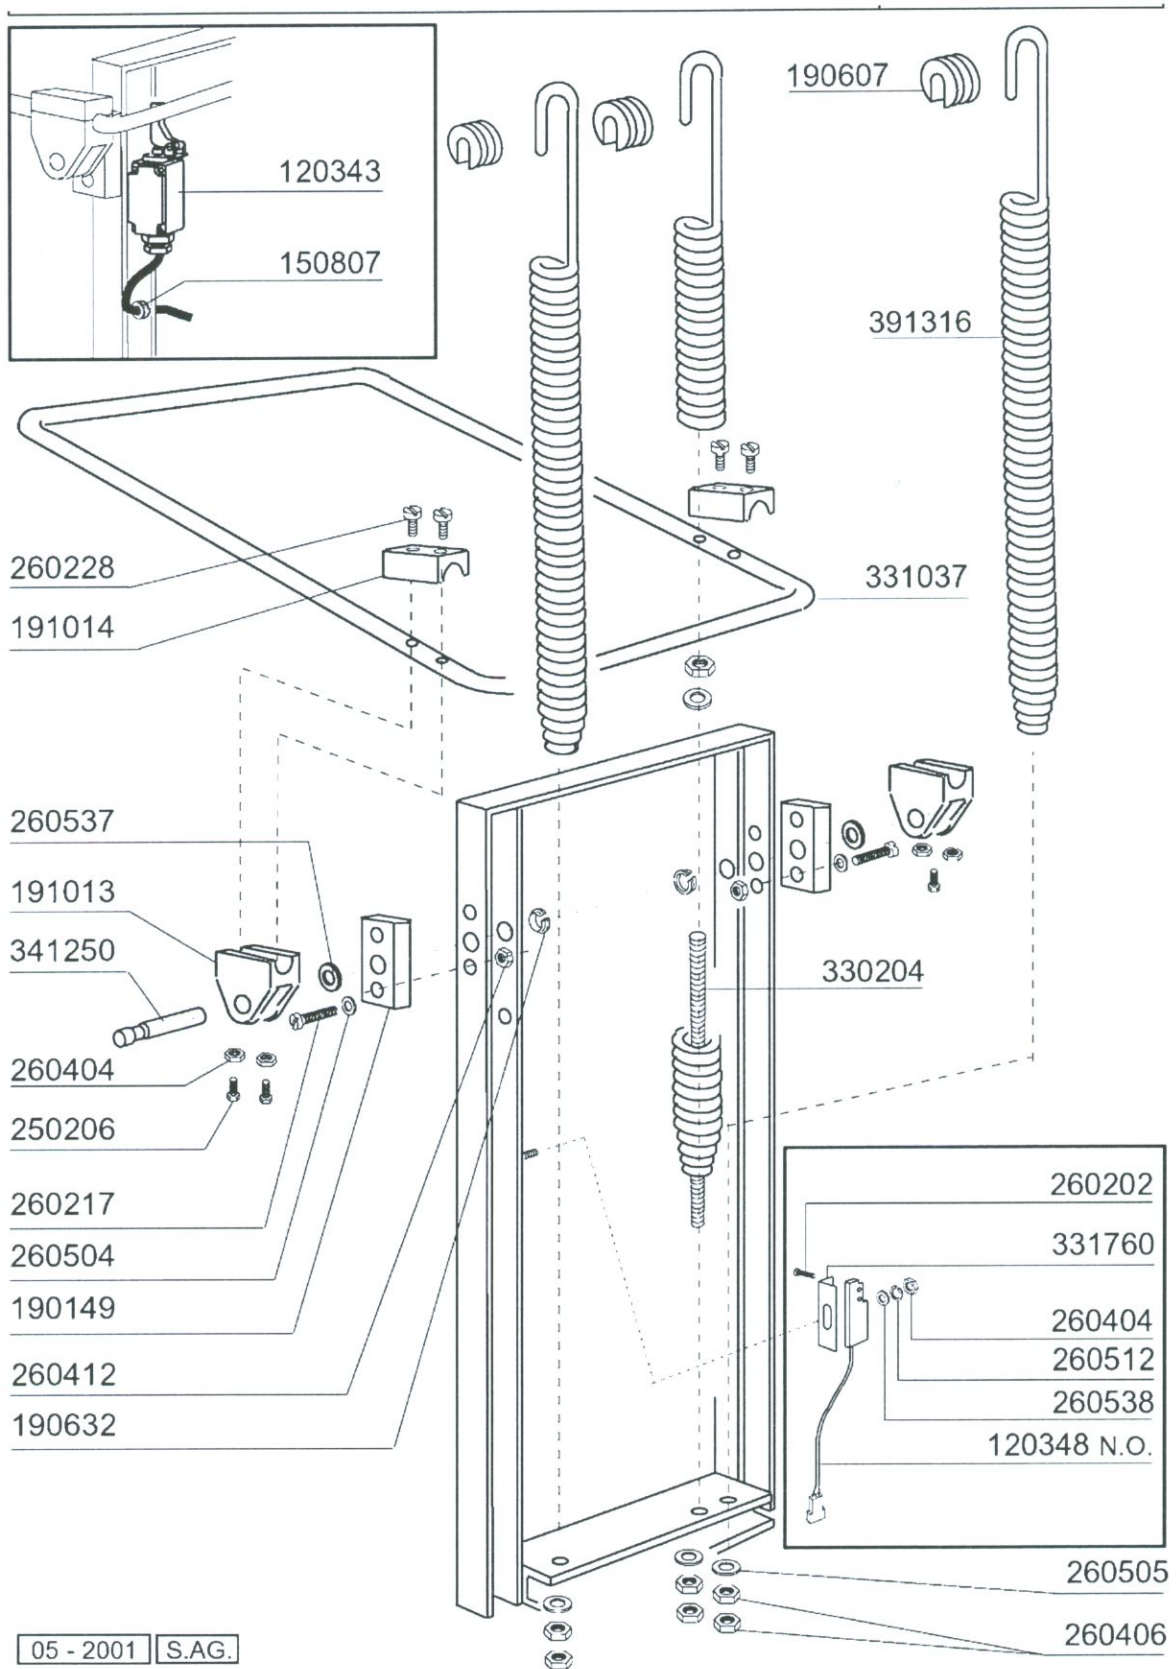

C155 - Table 3 - Handle