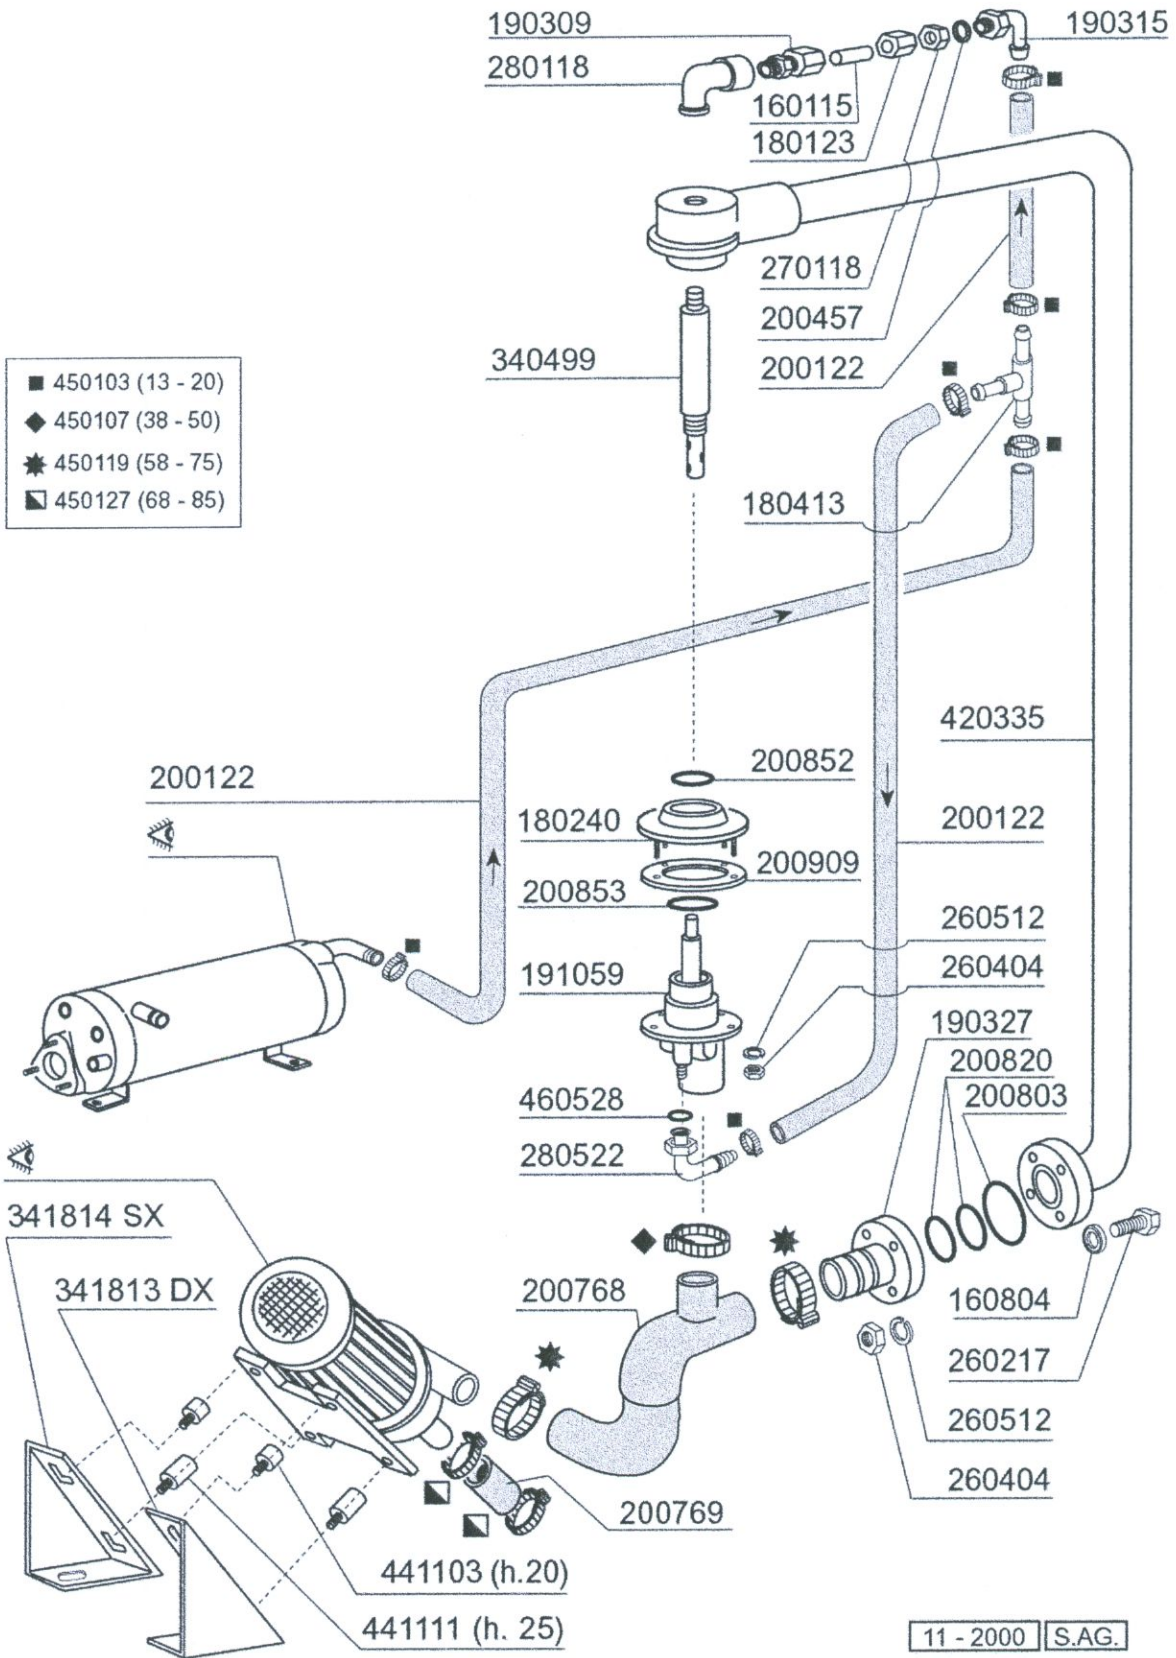

C155 - Table 4 - Wash+Rinse Column