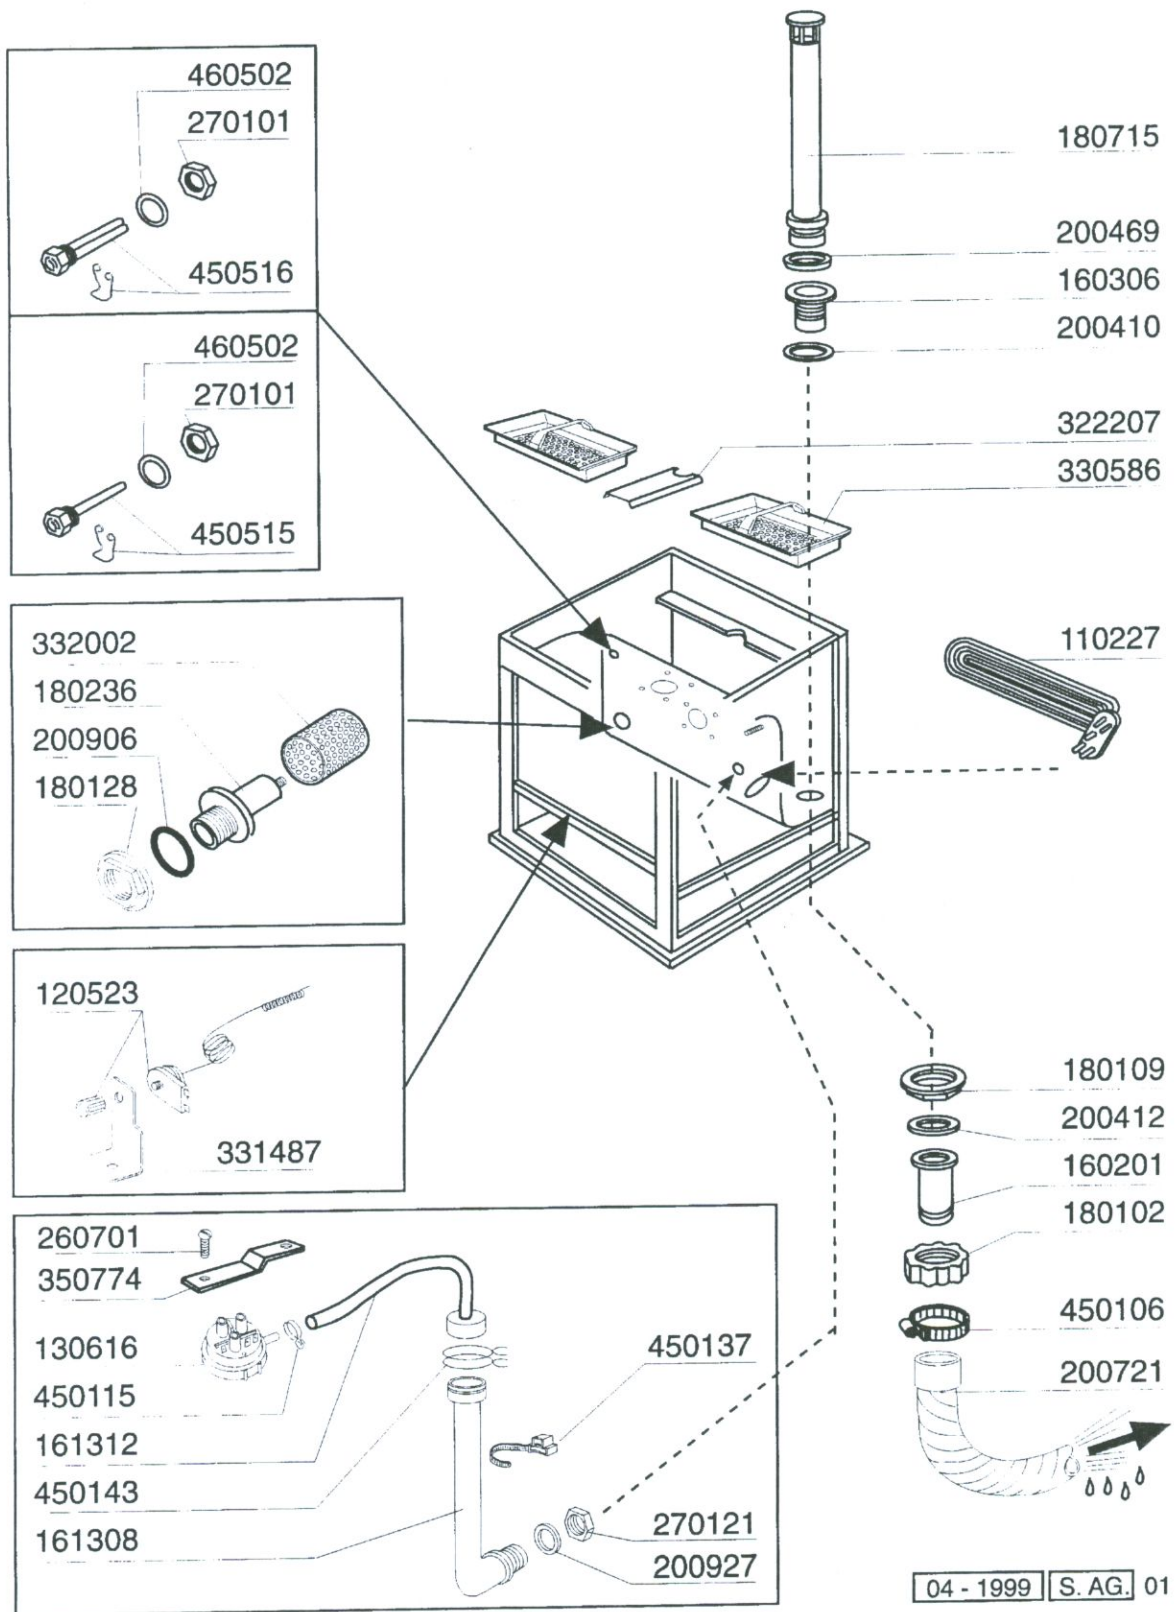

C155 - Table 2 - Tank List of pieces

Code	Description	Price
110227	Heat. Element 3000w 230/400v	
120523	Safety Thermostat Bt-f	
130616	Pressure Switch 190/80 For C95-155-	
160201	Elbow F.tank Inlet Moplen	
160306	Drain Outlet 1" 1/2 C95-155-165	
161308	Air Chamber C95-155	
161312	Hose For Pressure Switch C95-155	
180102	Drain Pipe Nut 1"1/2 F45-55	
180109	Lock Nut 1 1/2"	
180128	Ring Nut 65,4 C140 C85	
180236	Pump Suction For Ac-acr-c155	
180715	Overflow Pipe C95-c155-c165	
200410	Drain Outl.wash.1 1/2"65x47x2	
200412	Gasket Drain 1 1/2" 45x33x3	
200469	Stand Pipe O Ring 45x35,5x7	
200721	Drain Hose 28x35 2mt.	
200906	Gasket D.92x66x2	
200927	Gasket For Air Trap	
260701	Screw 3,5x9,5	
270101	Hexagon Lock Nut 1/2"	
270121	Nut For Air Trap	
322207	Central Support For Filters C155	
330586	Tank Filter C95-c155-c165	
331487	Bracket For 1 Thermostat	
332002	Round Suction Filter For C95-155	
350774	Bracket	
450106	Clamp Fe Zn 32-44 H=12,2	
450115	Elastic Clamp D.8,3/7,8	
450137	Collar Connection With Base 31900	
450143	Clamp D.39,7 X 37,7	
450515	Stainl.st.shield For 1 Thermostat	
450516	Thermostat Shield For 2 Termostats	
460502	Gasket 30x21x2 C34-r Asbestos	