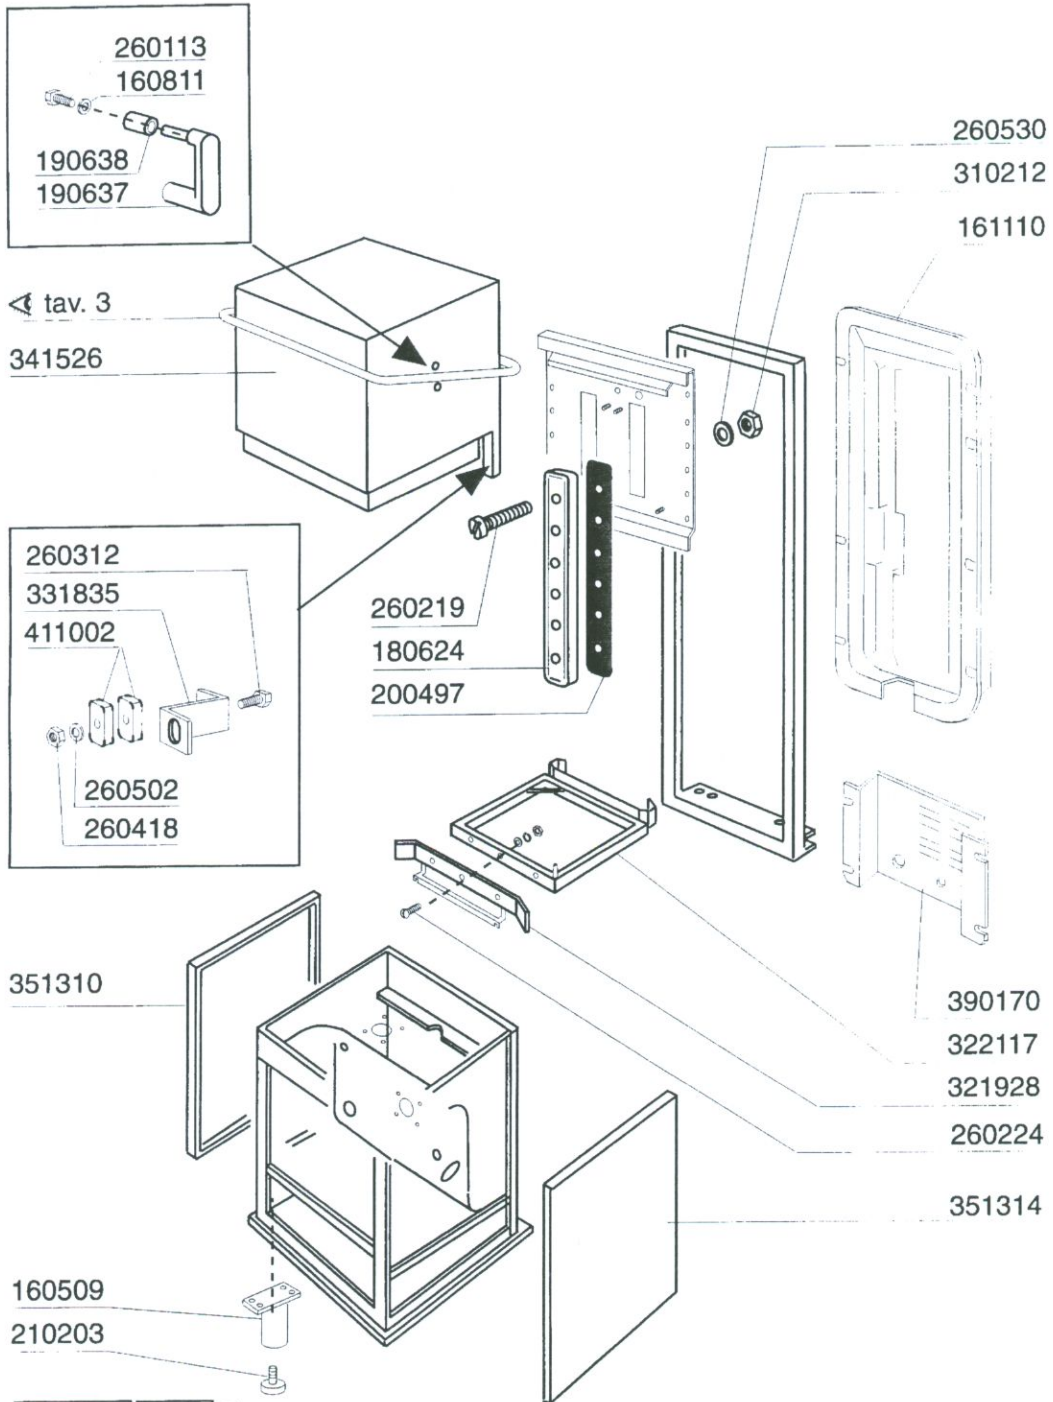

C 155

9/92

11 - 1998 S. AG.

**C155 - Table 1 - Hood/Tank
List of pieces**

Code	Description	Price
160509	Foot Support	
160811	Washer F2 18x8.5x1 Alfof	
161110	Back Cover S90-c85-140	
180624	Door Guide C95-155-c165	
190637	Guide For Door "c"	
190638	Roller For "c" Door Guide	
200497	Gasket For Door Guide C85-c140	
210203	Rubber Foot 30 Mm	
260113	Stainl.st.te Screw 8x20 A2 Uni 5739	
260219	Stainl.st Tsp Screw 6x35 A2 Uni6107	
260224	Tb-screw 6x15 B23-10-11-12	
260312	Screw Tsp 4x16	
260418	Self-locking Nut M4	
260502	S/s Flat Washer D.4	
260530	Stainl.st Washer 7x22x2	
310212	Blind Nut M6 Black Nylon	
321928	Plate F.guide C140	
322117	Rack Guide C95-c155	
331835	Bracket F.magnet C165	
341526	Hood C95-c155	
351310	Left Panel C95-c155	
351314	Right Panel C95-c155	
390170	Back Panel	
411002	Permanent Magnet 24x12	

**C155 - Table 3 - Handle
List of pieces**

Code	Description	Price
120343	Limit Switch With Lever For C70-140	
120348	Magn.switch For Acr "electronic"	
150807	Cable Holder D.8 Pvc	
190149	Reinforcement For Handle Supp.c165	
190607	Handle Bush C30-70	
190632	"nyliner" Bush	
191013	Hinge F. Support C30-c70	
191014	Flange F. Handle C30-70	
250206	Grub Screw D.6	
260202	Screw Tcp 3x16	
260217	Screw Tcp 6x25	
260228	Stainl.st Special Screw 6x42 304	
260404	Stainless Steel Nuts D6 Uni 5588	
260406	Nut 8ma	
260412	Self-locking Nut M6	
260504	St/st Flat Washer D6	
260505	Stainl.steel Flat Washer D8 Uni6592	
260512	St/st Grower Washer D6	
260537	Stainl.steel Flat Washer D13x20x0,8	
260538	Washer 18x6x1,5 St/st	
330204	Spring Hook C85/140 Te 8x160	
331037	Handle C95-155-165 Isolated	
331760	Bracket	
341250	Handle Pin C85 C140	
391316	Spring For Handle C85/140-g75	