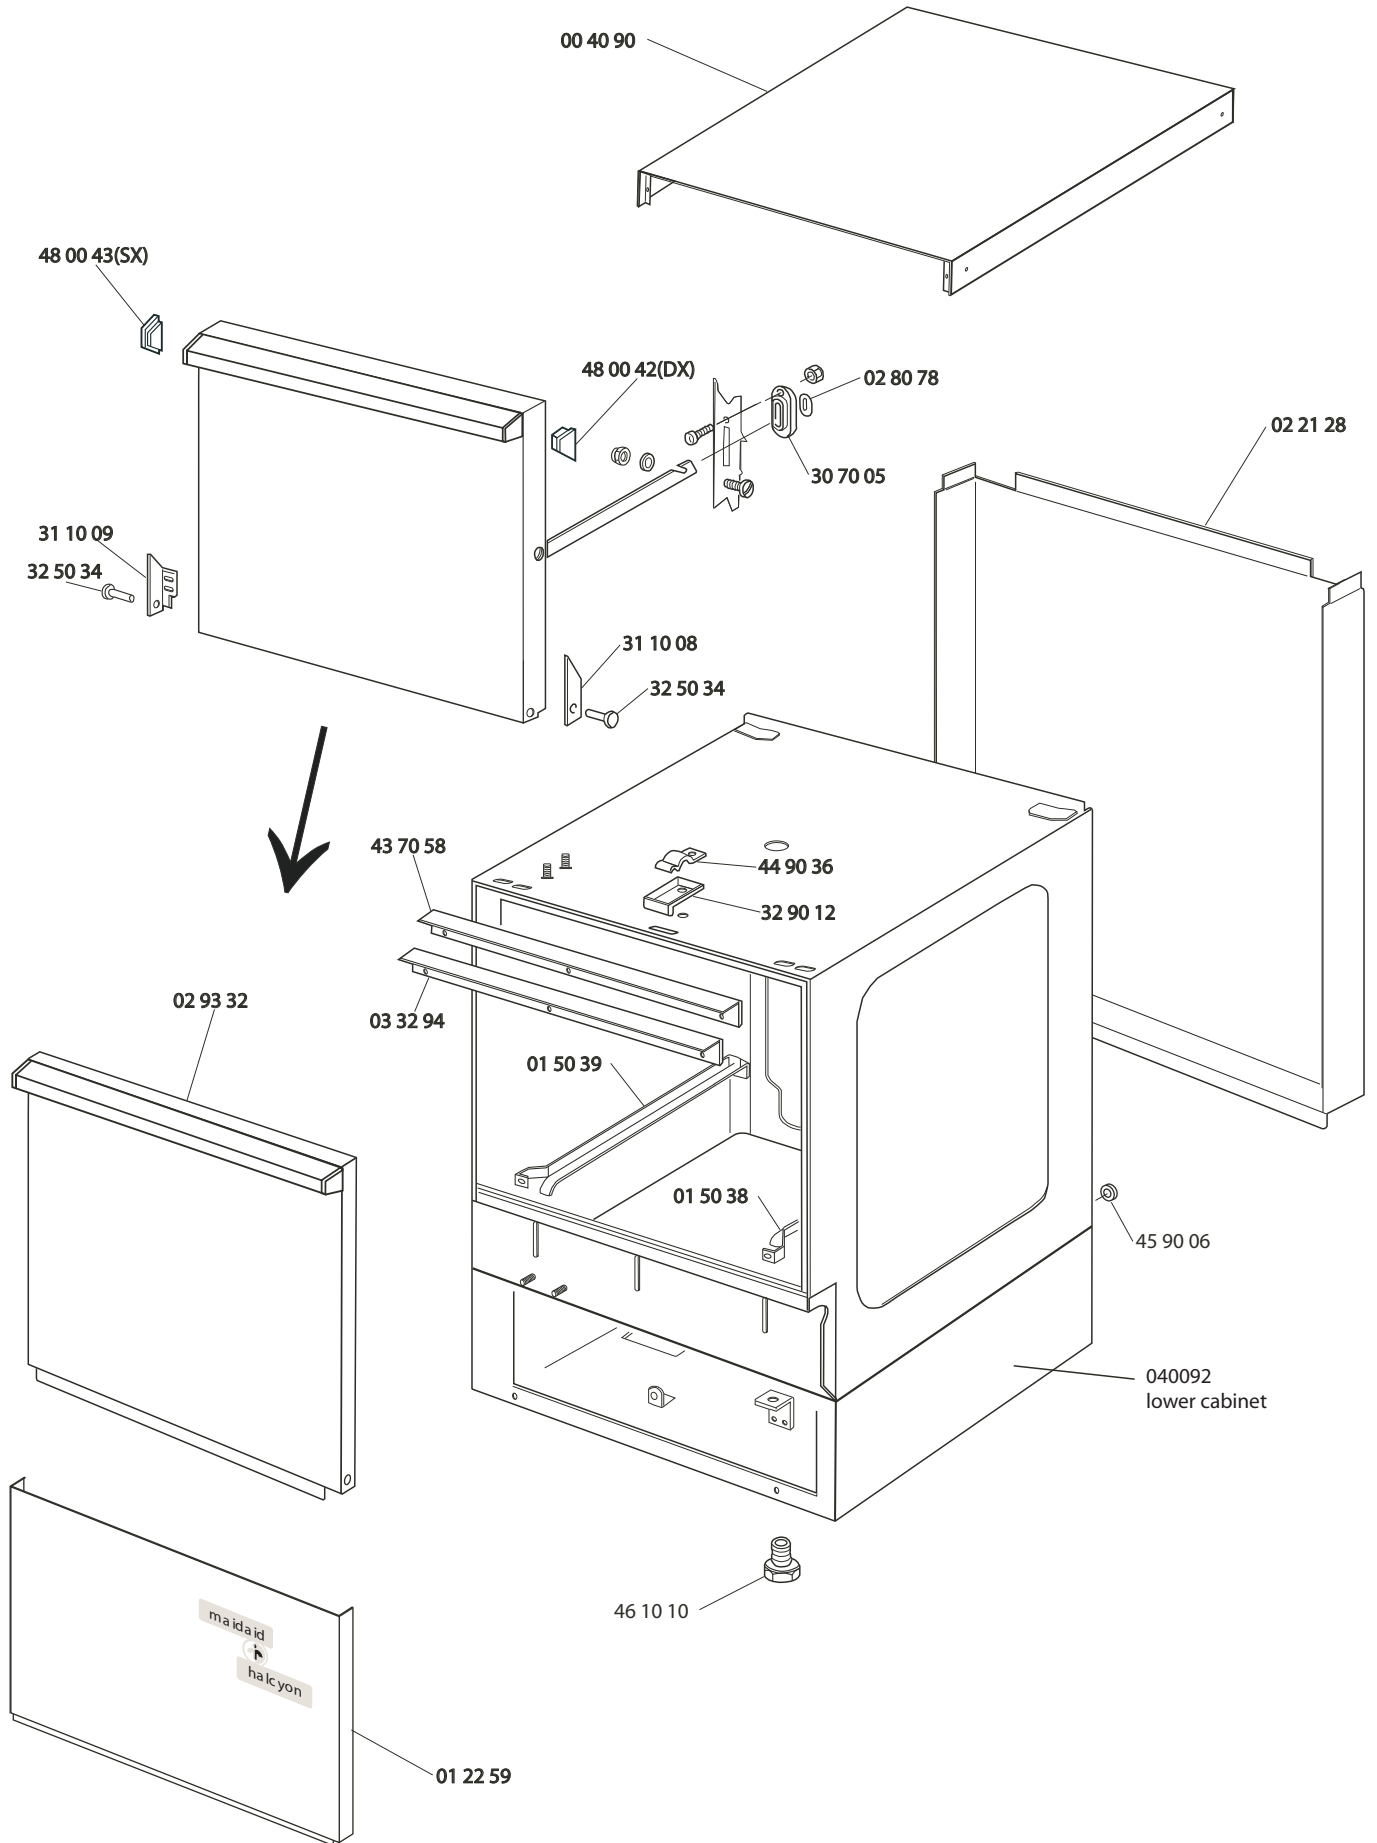

C40

Parts Drawings

All spares available from

The Engine Shed
Top Station Road
Brackley
Tel 01280 845344
Fax 01280 845345

4