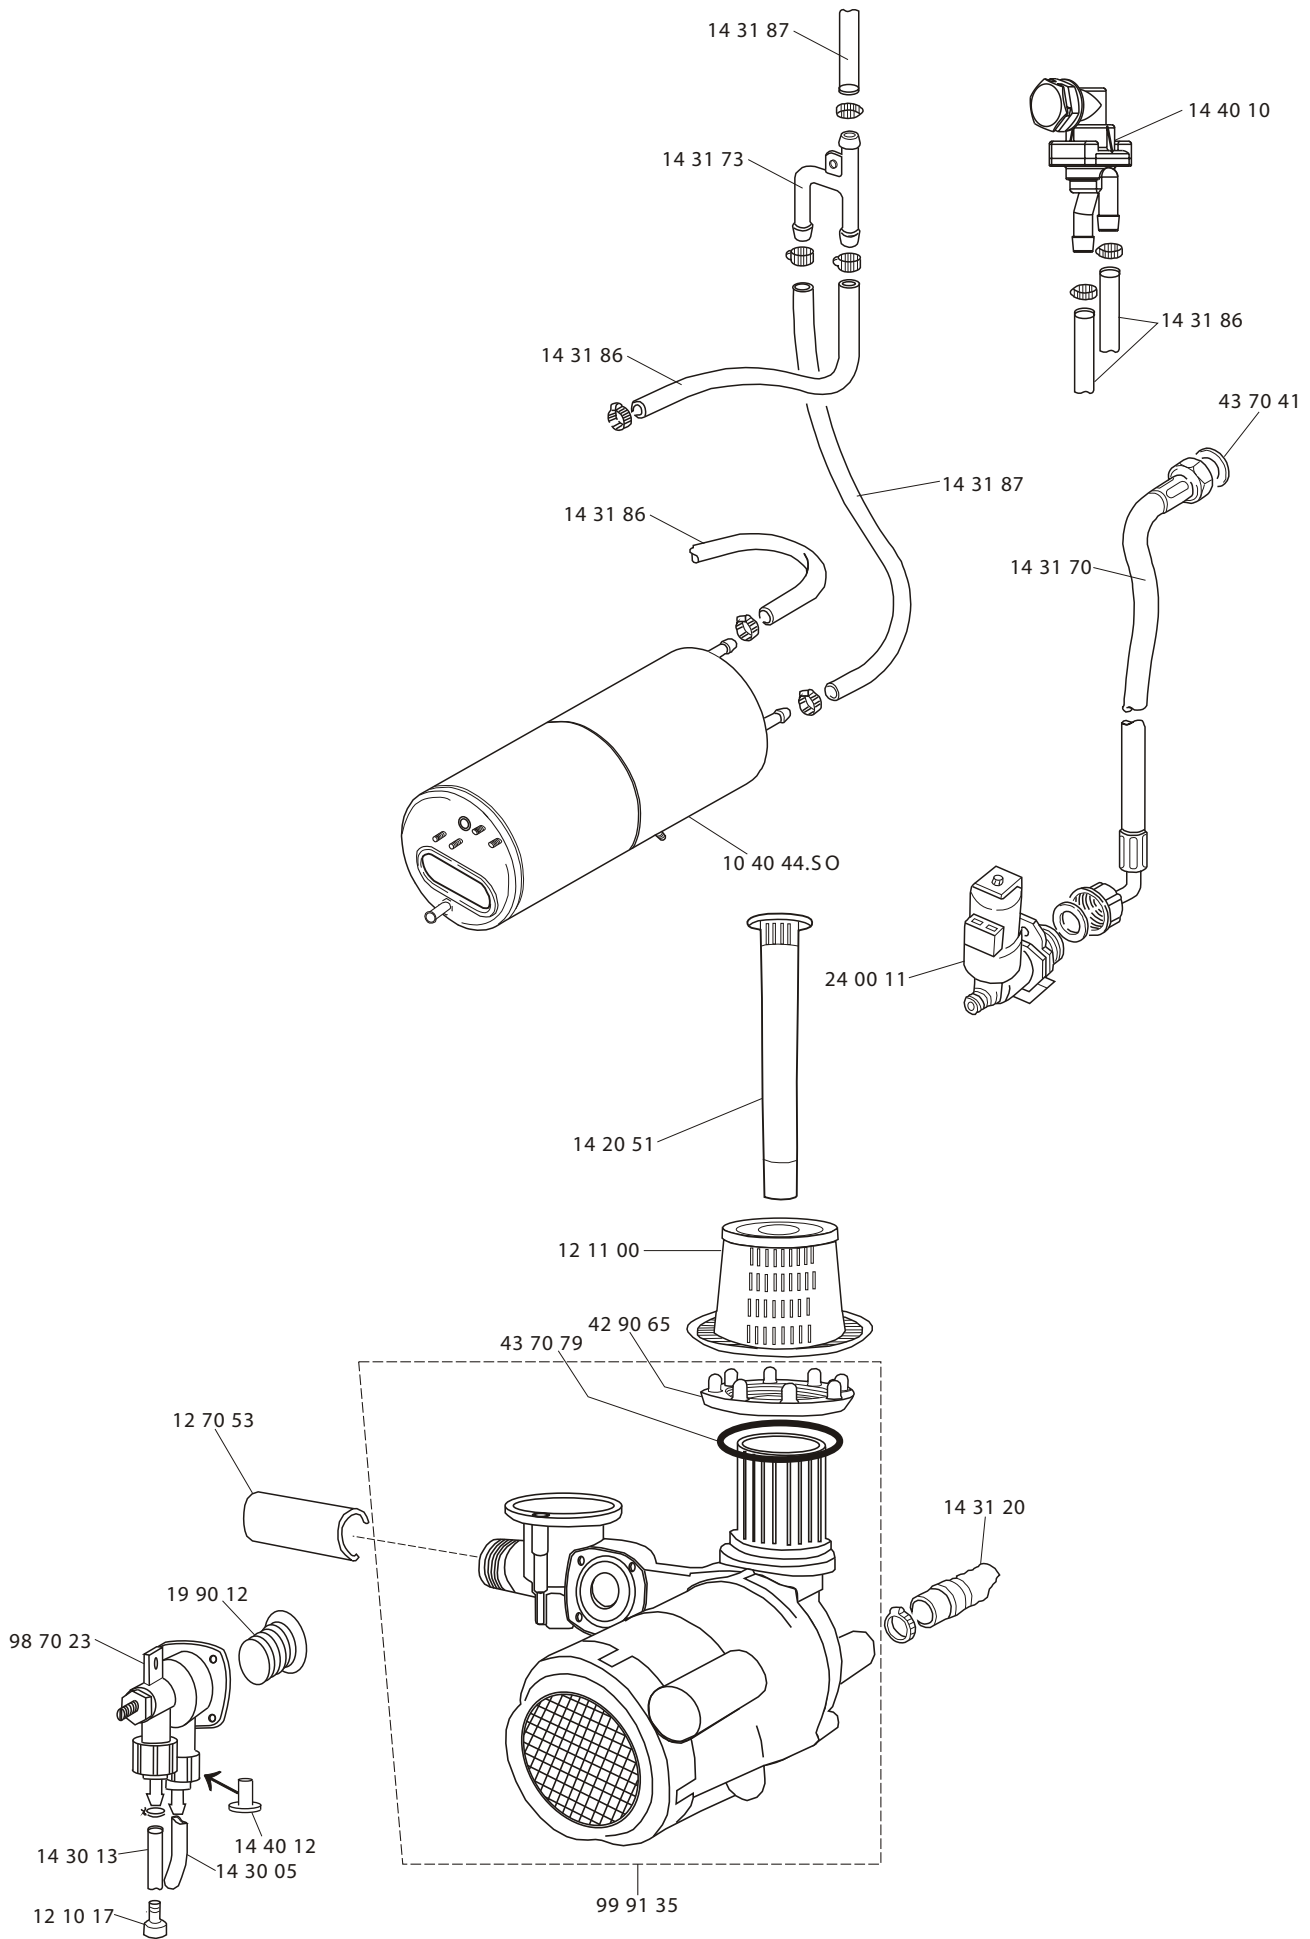

C40

Parts Drawings

All spares available from

The Engine Shed
Top Station Road
Brackley
Tel 01280 845344
Fax 01280 845345

4