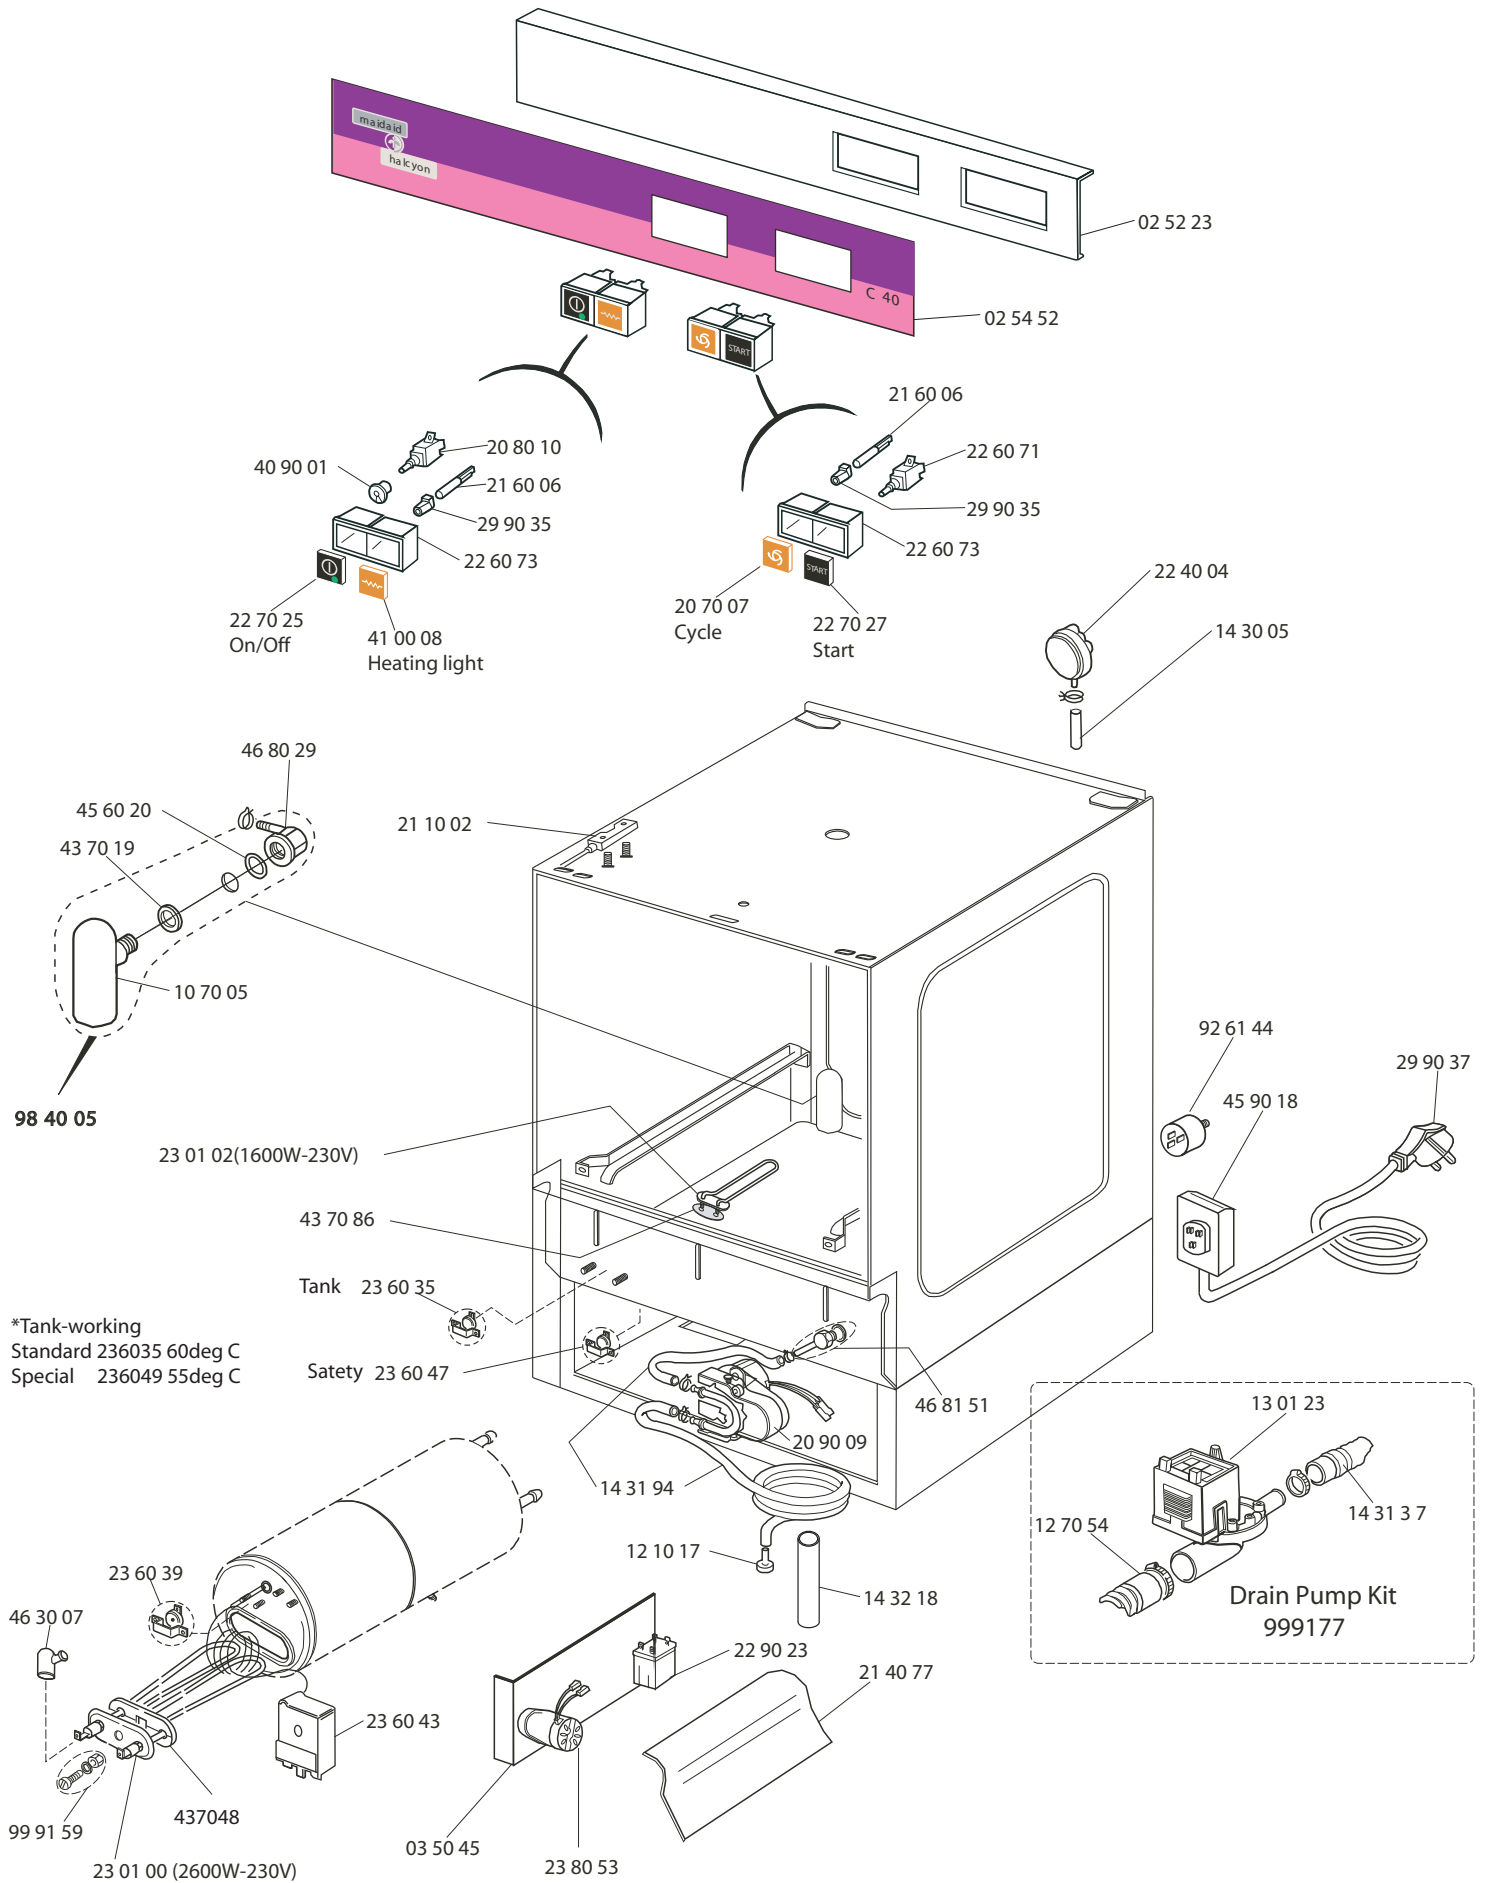

C40

Parts Drawings

All spares available from

The Engine Shed
Top Station Road
Brackley
Tel 01280 845344
Fax 01280 845345

4