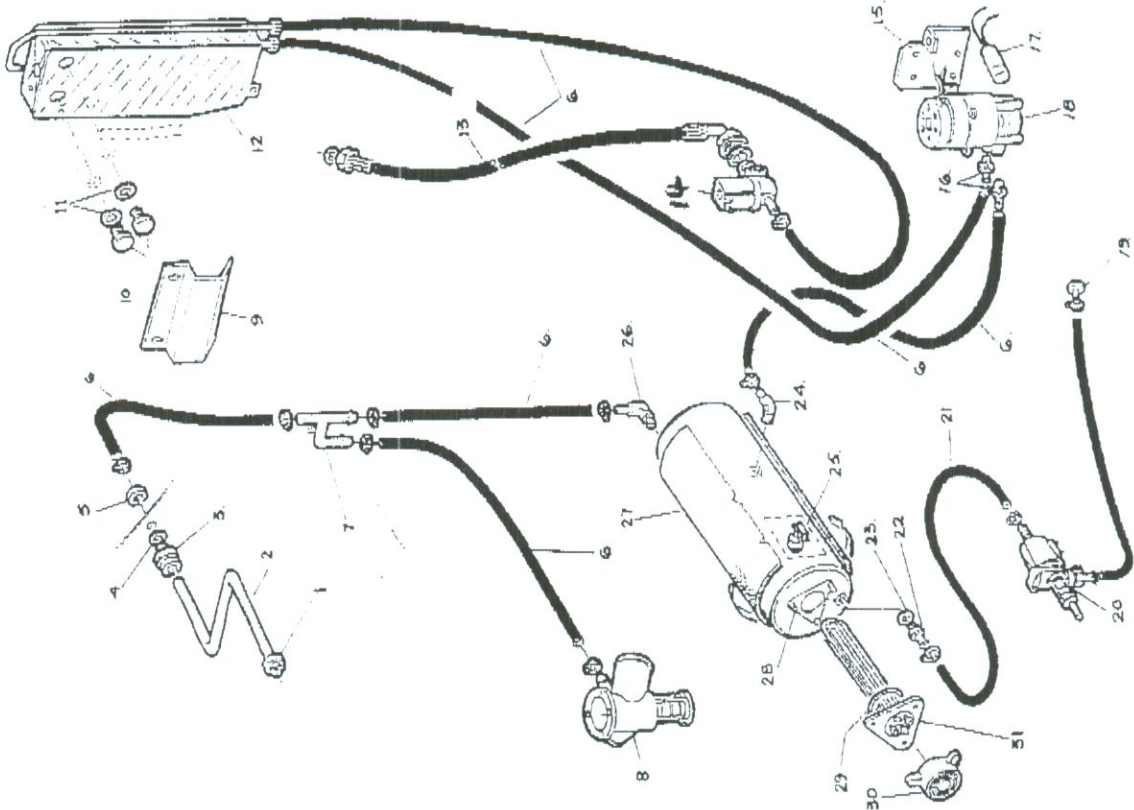

DH18e Rinse Circuit

1	738161890	Rinse nut	CD0112
2	7381619000	Stainless steel pipe	DWM245
3	~~7381619100~~	Rinse pipe connector	DZR223
4	7381619200	Rinse connector washer	CGF17
5	738012141	Rinse connector nut	CD0138
6	7381619600	Rinse hose	SPG61
7	7381619500	Rinse manifold	REB143173
8	7381609920	Drain waste fitting	REB11019
9		Breaktank overflow cover	DAP9740
10		Breaktank overflow gland	REB29036
11		Sealing washer	REB437025
12	7386037810	Break tank	REB144008
13		Thermoplastic inlet hose VDE	RAT32
14	7382700700	Solenoid valve	DEV3SL
15		Rinse boost pump support bracket	DAS2215U
16		Barbed pump hose connector	DZR263
17	7386037000	Condenser 8 wf	DEC268L
18	7381607200	Rinse boost pump	DPE125R
19	7381620800	Rinse aid filter	CWF1F
20	7381621000	Rinse aid dispenser	DWD1F
21	7381621100	Rinse aid hose	SPG10
22	7382702200	Non Return	REB468117
23		Fibre sealing gasket	REB437021
24	7381620100	Rinse elbow	DZR2915
25	73603350	Thermal cut out	DRT140
26	7381620100	Rinse elbow	DZR2915
27		Rinse tank insulation cover (439x405x5)	DAR49
28		Rinse tank boiler	DAB290
29	7386032200	Rinse boiler element gasket	REB456002
30		Boiler element terminal cover	REB467002
31	7386036100	Rinse boiler element	REB230020