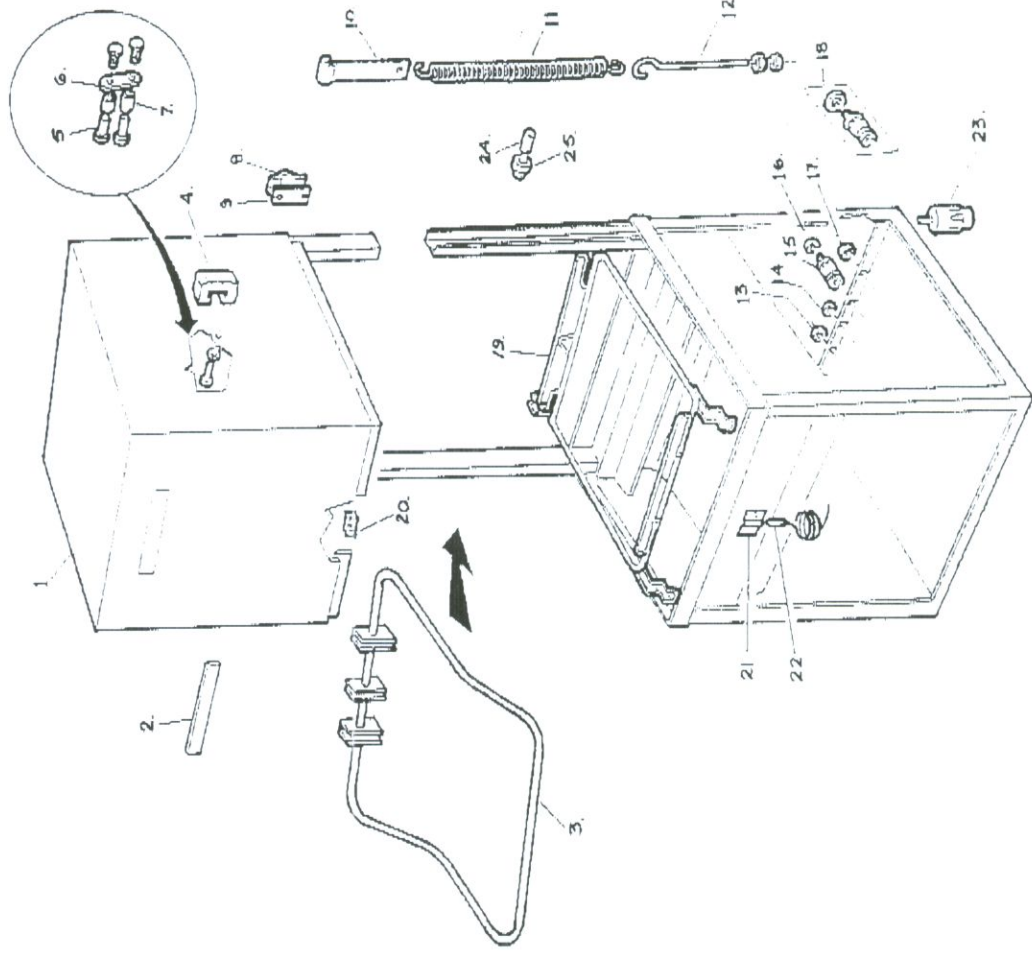

DH18e

FALCON

DH18e Paneling

1	Back top cover	DAP85U
2	Back Panel	DAP660
3	Lower L.H. Side panel	DAP2010S
4	Lower front access panel	DAP160
5	Lower R.H. side panel	DAP2010D

DH18e

DH18e Wash Circuit & Drainage

1		Rear strainer support	DAT382UP
2	7386037400	L.H scrap filter R.H.	DAF484U
3		Intermediate strainer support	DAT382UC
4		Strainer support	REB408004
5	7381608500	Wash tank element - Post C10089	REB230060
6		Element insulator boots	REB463007
7	7381609210	Drain pump outlet hose	DZS151
8	738603410	Drain pump	DPE1108
9		Drain pump support bracket	DAS489
10	738603620	Detergent dispenser	DW0906
11	738690380	Drain pump inlet hose	REB143136
12	7381604800	Detergent elbow	DZR150
13	738603810	Pressure switch hose 4 x 6	SPP4
14	7380105700	Pressure switch	DEP4
15	738603790	Pressure switch air box	REB984005
16	7381609200	Drain outlet hose	DZS155
17		Connector	REB136020
18	7382701150	O' ring for drain outlet	REB456040
19	7382701140	Drain outlet hose	REB429038
20	7386037150	Drain filter	DAF136U
21	7380605700	Salt container packing ring	REB456016
22	7382701160	Overflow pipe	DZT15585U

DH18e

DH18e Cabinet

1	Hood	DAC5661SJ
2	Falcon Badge	DM161SJ
3	Hood handle	DWM708U3
4	Handle lifting bracket	DWP910
5	Pin for hood lifting	DWP215
6	Roller cover plate	DWD2X
7	Hood roller	DWR14
8	Handle clamp	DA34
9	Handle Clamp pad	DAP80
10	Hood spring keeper	DAG311
11	Hood spring keeper	CMT549
12	Hook for hood spring adjustment	DAG332
13	Water inlet hose grommet	CWP43
14	Grommet (blind)	CWP46
15	Cable entry gland	DEP513
16	Control box lock nut	CDP135
17	Drain hose grommet	CWP47
18	Cable weight	DEP520
19	Tray guide	DAT105
20	Door micro switch magnet	CWMB
21	Door switch clamp	DAS398
22	Door switch sensor	DEM2038
23	Stainless steel foot	DWP128U
24	Locating pin	DZ17981
25	Wheel for hood	DWR1620B