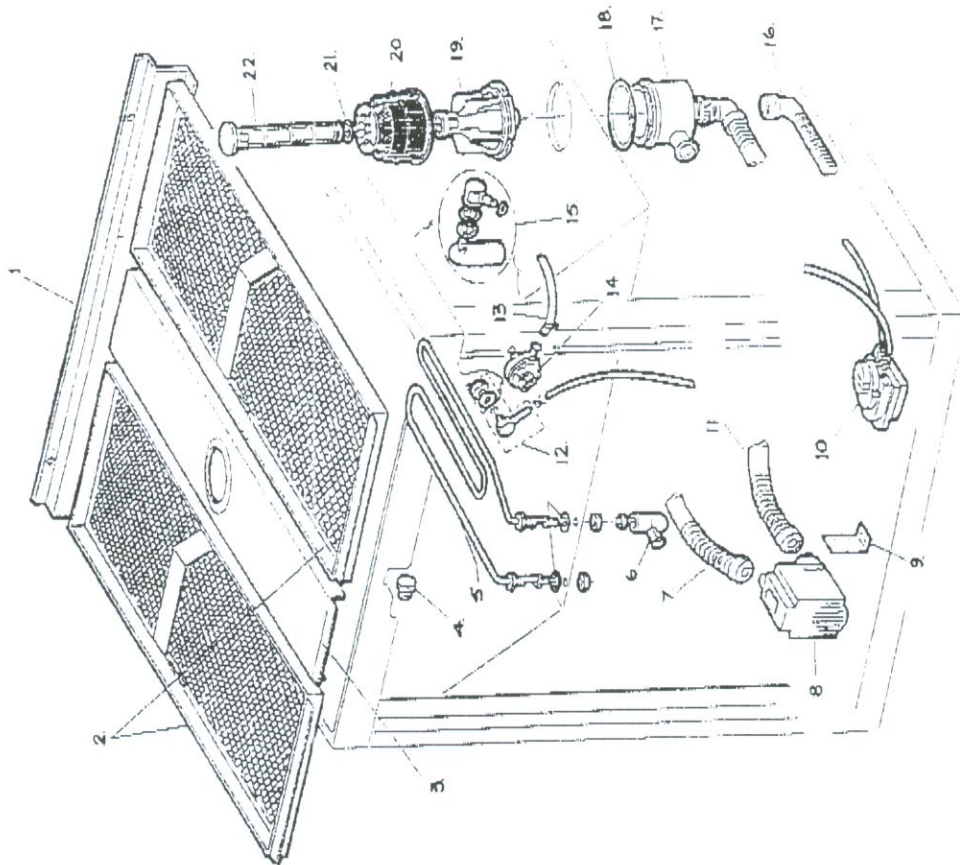

DH18e

FALCON

DH18e Paneling

1	Back top cover	DAP85U
2	Back Panel	DAP660
3	Lower L.H. Side panel	DAP2010S
4	Lower front access panel	DAP160
5	Lower R.H. side panel	DAP2010D

DH18e

DH18e Wash Circuit & Drainage

1		Rear strainer support	DAT382UP
2	7386037400	L.H scrap filter R.H.	DAF484U
3		Intermediate strainer support	DAT382UC
4		Strainer support	REB408004
5	7381608500	Wash tank element - Post C10089	REB230060
6		Element insulator boots	REB463007
7	7381609210	Drain pump outlet hose	DZS151
8	738603410	Drain pump	DPE1108
9		Drain pump support bracket	DAS489
10	738603620	Detergent dispenser	DW0906
11	738690380	Drain pump inlet hose	REB143136
12	7381604800	Detergent elbow	DZR150
13	738603810	Pressure switch hose 4 x 6	SPP4
14	7380105700	Pressure switch	DEP4
15	738603790	Pressure switch air box	REB984005
16	7381609200	Drain outlet hose	DZS155
17		Connector	REB136020
18	7382701150	O' ring for drain outlet	REB456040
19	7382701140	Drain outlet hose	REB429038
20	7386037150	Drain filter	DAF136U
21	7380605700	Salt container packing ring	REB456016
22	7382701160	Overflow pipe	DZT15585U

DH18e

DH18e Cabinet

1	Hood	DAC5661SJ
2	Falcon Badge	DM161SJ
3	Hood handle	DWM708U3
4	Handle lifting bracket	DWP910
5	Pin for hood lifting	DWP215
6	Roller cover plate	DWD2X
7	Hood roller	DWR14
8	Handle clamp	DA34
9	Handle Clamp pad	DAP80
10	Hood spring keeper	DAG311
11	Hood spring keeper	CMT549
12	Hook for hood spring adjustment	DAG332
13	Water inlet hose grommet	CWP43
14	Grommet (blind)	CWP46
15	Cable entry gland	DEP513
16	Control box lock nut	CDP135
17	Drain hose grommet	CWP47
18	Cable weight	DEP520
19	Tray guide	DAT105
20	Door micro switch magnet	CWMB
21	Door switch clamp	DAS398
22	Door switch sensor	DEM2038
23	Stainless steel foot	DWP128U
24	Locating pin	DZ17981
25	Wheel for hood	DWR1620B