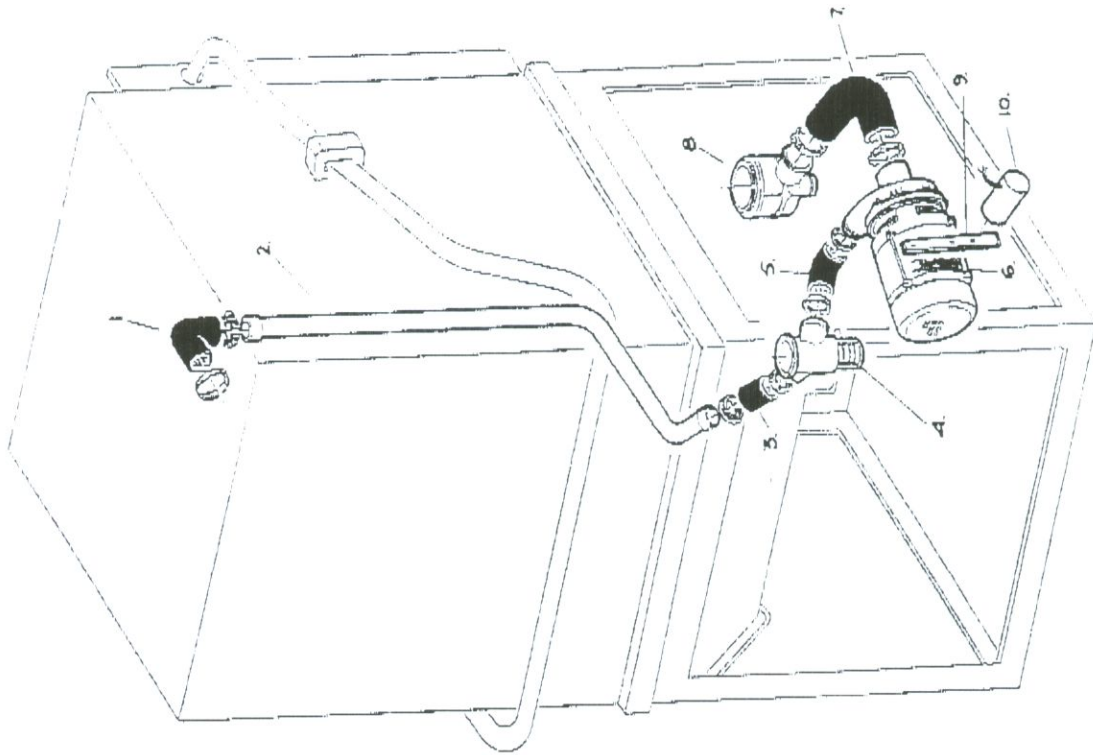

738603571

DH18e

DH18e Wash Pump Circuit

1		Rubber elbow hose	DZG441
2		Inlet pipe for upper wash arm	DWM49EB
3		Rubber hose dia 60 int 50 cm 7.5	DZM601
4	7381609920	Drain waste fitting	REB111019
5	7381608100	Inlet wash pump elbow hose	DZG47
6		Wash pump 1HP 220-240/50 ZF-40-y	DPE210
7		Suction rubber elbow hose	DZG63
8	7382701150	Connector	REB136020
9		Wash pump support	DAS461
10	7386037100	Condenser 20 MF	DEC220L