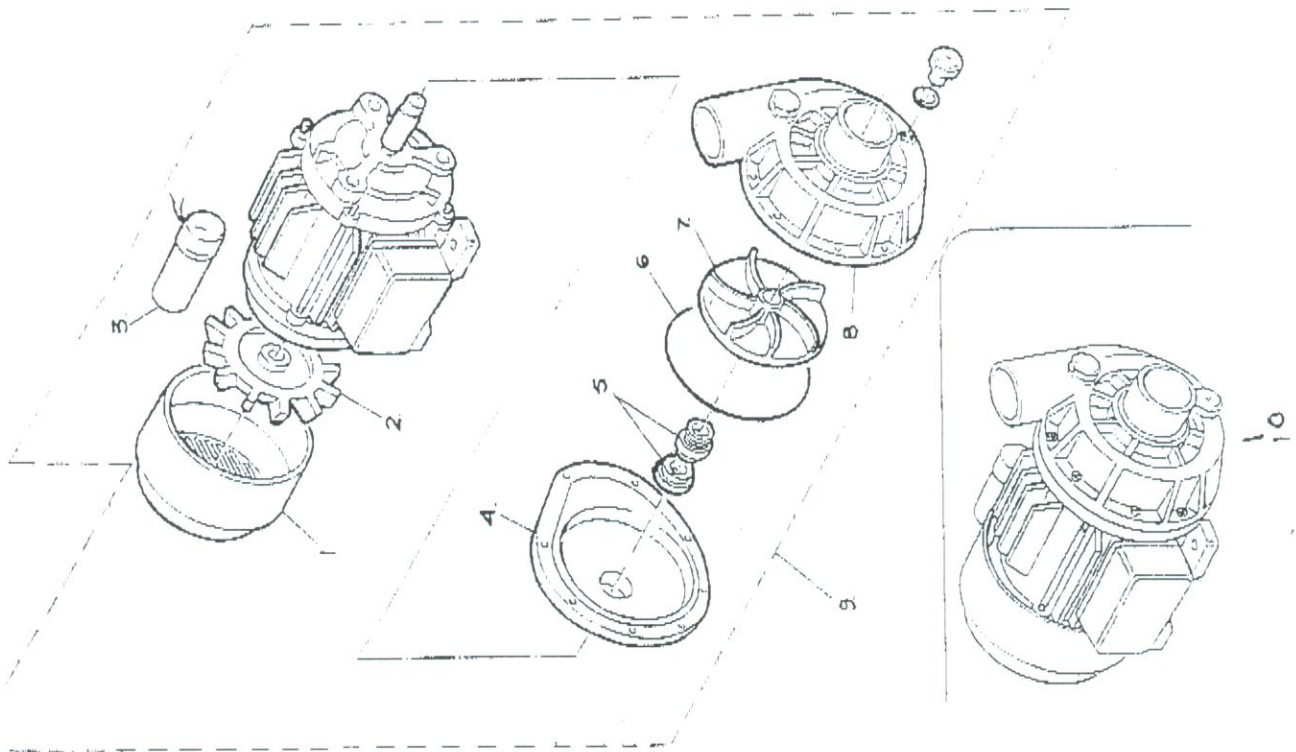

DH18e

DH18e Cabinet

1	Hood	DAC5661SJ
2	Falcon Badge	DM161SJ
3	Hood handle	DWM708U3
4	Handle lifting bracket	DWP910
5	Pin for hood lifting	DWP215
6	Roller cover plate	DWD2X
7	Hood roller	DWR14
8	Handle clamp	DA34
9	Handle Clamp pad	DAP80
10	Hood spring keeper	DAG311
11	Hood spring keeper	CMT549
12	Hook for hood spring adjustment	DAG332
13	Water inlet hose grommet	CWP43
14	Grommet (blind)	CWP46
15	Cable entry gland	DEP513
16	Control box lock nut	CDP135
17	Drain hose grommet	CWP47
18	Cable weight	DEP520
19	Tray guide	DAT105
20	Door micro switch magnet	CWMB
21	Door switch clamp	DAS398
22	Door switch sensor	DEM2038
23	Stainless steel foot	DWP128U
24	Locating pin	DZ17981
25	Wheel for hood	DWR1620B

738603571

DH18e

DH18e Wash Pump Circuit

1		Rubber elbow hose	DZG441
2		Inlet pipe for upper wash arm	DWM49EB
3		Rubber hose dia 60 int 50 cm 7.5	DZM601
4	7381609920	Drain waste fitting	REB111019
5	7381608100	Inlet wash pump elbow hose	DZG47
6		Wash pump 1HP 220-240/50 ZF-40-y	DPE210
7		Suction rubber elbow hose	DZG63
8	7382701150	Connector	REB136020
9		Wash pump support	DAS461
10	7386037100	Condenser 20 MF	DEC220L