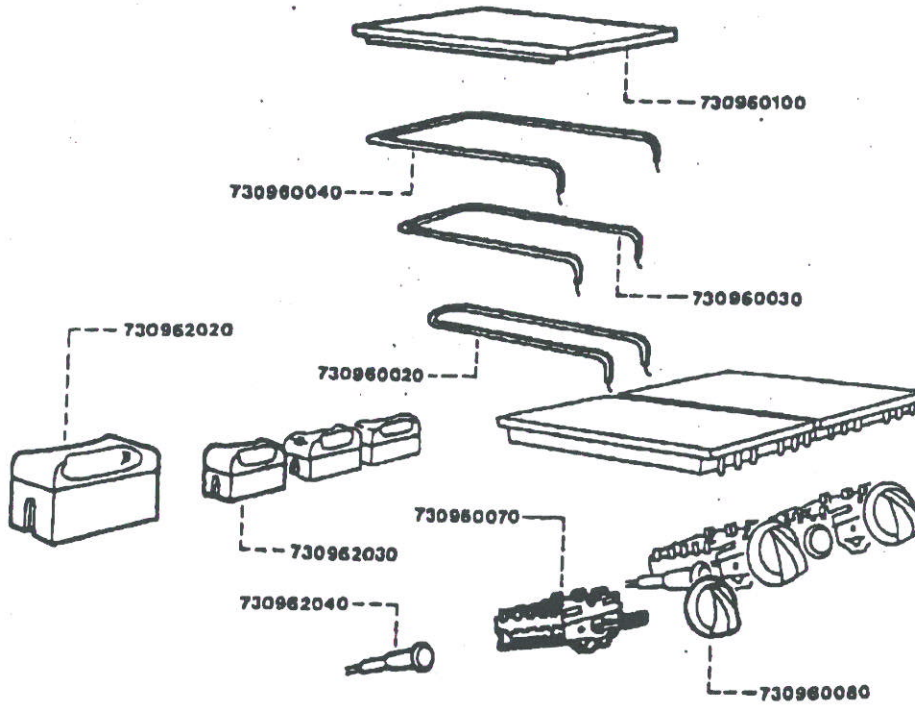

Code	No.	Description
6E	730960020	Inner Hotplate Element
8E	730960030	Intermediate Hotplate Element
10E	730960040	Outer Hotplate Element
8C	730960070	Control Switch
1B	730960080	Control Knob
7F	730960100	Hotplate (Casting only)
11C	730962020	30 amp Fuse Assembly
9C	730962030	20 amp Fuse Assembly
7B	730962040	Pilot Lamp (Amber)

730960150 ELEMENT CLAMP PLATE.

Sheet Reference Number

E1100/1182/002