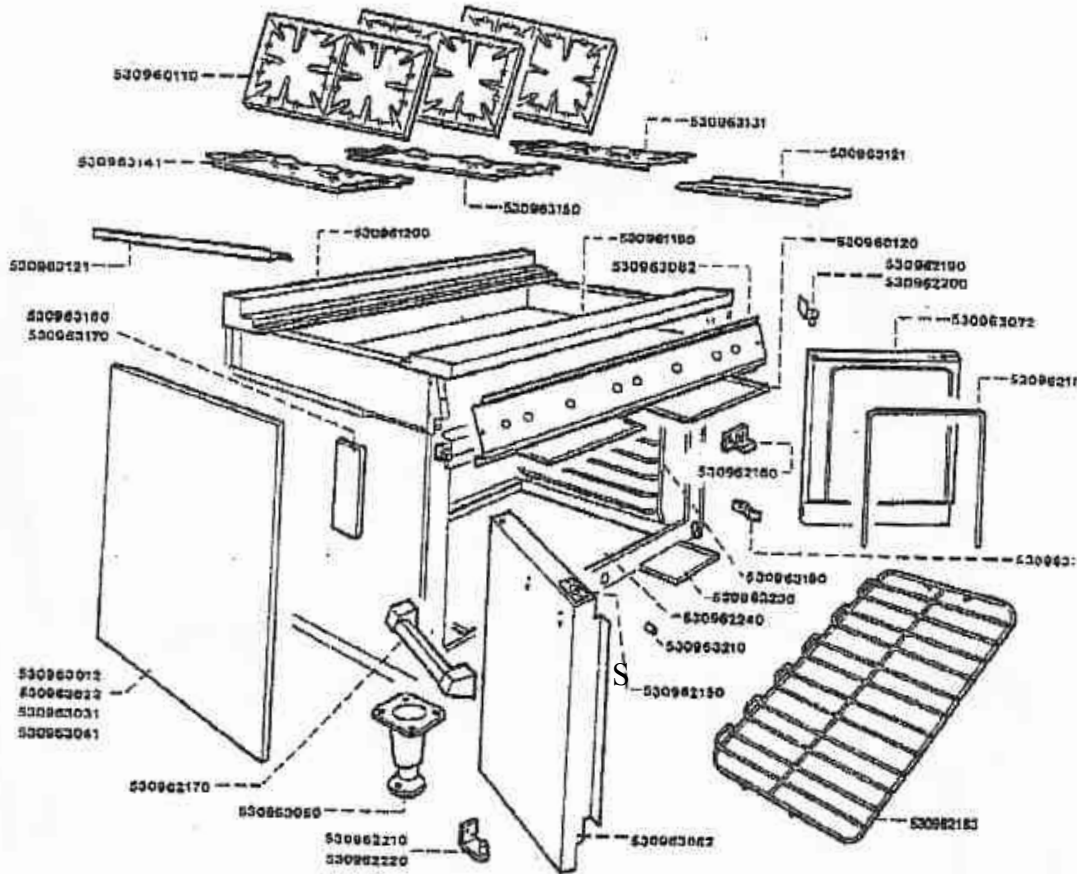

G1100 DOMINATOR SERIES

Open Top
Range Fitments

Code	No.	Description
8F	530960110	Pan Support
1F	530960120	Top Drip Trays
1F	530961180	Front Hob Rail
7F	530961200	Rear Hob Rail
9B	530962150	Door Catch
8B	530962160	Door Catch Keeper
2B	530962170	Door Handle w/w Gaskets
007	530962183	Door Seal Set
5C	530962190	Hinge — Top Left Hand
5C	530962200	Hinge — Top Right Hand
5C	530962210	Hinge — Bottom Left Hand
5C	530962220	Hinge — Bottom Right Hand
3E	530962230	Oven Drip Tray
11F	530962240	Oven Bottom Plate
5G	530963012	Outer Side — Left Hand; S/S
8G	530963022	Outer Side — Right Hand; S/S
1F	530963031	Outer Side — Left Hand; Black
1F	530963041	Outer Side — Right Hand; Black
9B	530963050	Leg w/w Adjustable Foot
	530963062	Door Assembly — Left Hand
		Assembly — Right Hand

Code	No.	Description
4D	530963082	Control Panel
10C	530963121	Side Drop Shed
9D	530963131	Spillage Deflector—Right Hand
9D	530963141	Spillage Deflector—Left Hand
9D	530963150	Spillage Deflector—Centre
12C	530963160	Cheek—Left Hand
12C	530963170	Cheek—Right Hand
1E	530963180	Oven Grid Shelf
10C	530963190	Oven Shelf Hanger
5A	530963200	Oven Hanger Bracket
4A	530963210	Protection Pin
	530960160	Burner Support Bar

G1100 DOMINATOR SERIES

Solid Top
Range Fitments

Code	No.	Description
10D	530961180	Ring — Solid Top
12C	530961170	Cup — Solid Top
3G	530961180	Hob Filling — Solid Top
1F	530961190	Front Hob Rail
7F	530961200	Rear Hob Rail
9B	530962150	Door Catch
6B	530962160	Door Catch Keeper
2B	530962170	Door Handle c/w Gaskets
7D	530962183	Door Seal Set
5C	530962190	Hinge — Top, Left Hand
5C	530962200	Hinge — Top, Right Hand
5C	530962210	Hinge — Bottom, Left Hand
5C	530962220	Hinge — Bottom, Right Hand
3E	530962230	Oven Drip Tray
11F	530962240	Oven Bottom Plate
5G	530963012	Outer Side — Left Hand; S/S
5G	530963022	Outer Side — Right Hand; S/S
1F	530963031	Outer Side — Left Hand; Black
1F	530963041	Outer Side — Right Hand; Black
9B	530963050	Leg c/w Adjustable Foot