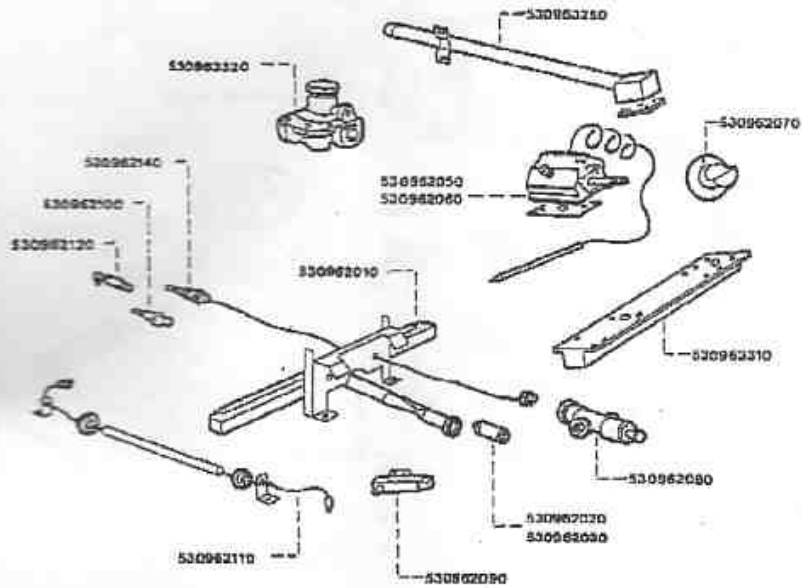

DOMINATOR SERIES

G.P. Oven
Pipework

Code	No.	Description
3F	530962010	Oven Burner
1A	530962020	Oven Injector — Nat. Gas
1B	530962030	Oven Injector — L.P. Gas
12G	530962050	Thermostat c/w Gasket — Nat. Gas
12G	530962060	Thermostat c/w Gasket — L.P. Gas
6B	530962070	Thermostat Knob
9F	530962080	Flame Failure Valve
6C	530962090	Igniter
8B	530962100	Electrode
3B	530962110	Electrode Lead Assembly
8B	530962120	Earth Pin
5C	530962140	Thermocouple
10D	530963250	Inlet Pipe Assembly c/w Gasket
5D	530963310	Float Rail
2E	530963320	Governor

R07-LT4A CONCENTRIC

530962073 - Nut - Waste pipe for oven stat.