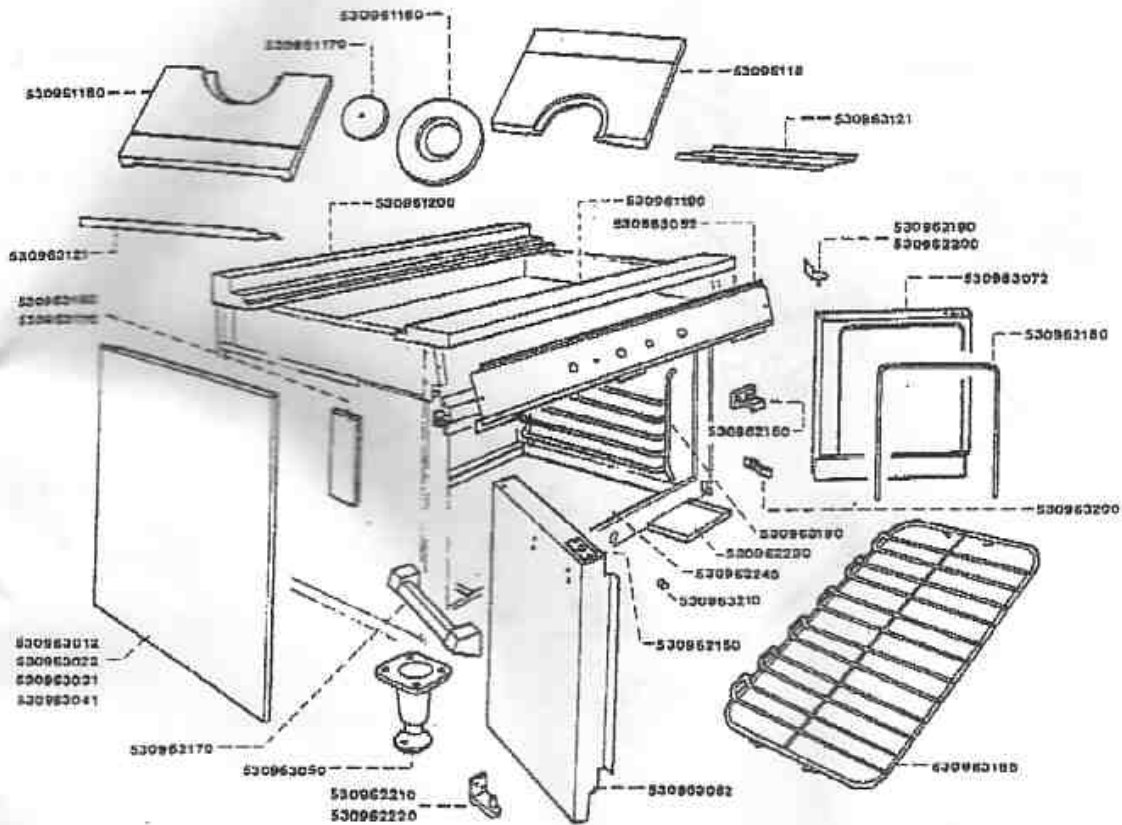

Code	No.	Description
4D	530963082	Control Panel
10C	530963121	Side Drop Shed
9D	530963131	Spillage Deflector—Right Hand
9D	530963141	Spillage Deflector—Left Hand
9D	530963150	Spillage Deflector—Centre
12C	530963160	Cheek—Left Hand
12C	530963170	Cheek—Right Hand
1E	530963180	Oven Grid Shelf
10C	530963190	Oven Shelf Hanger
5A	530963200	Oven Hanger Bracket
4A	530963210	Protection Pin
	530960160	Burner Support Bar

Blue

G1100 DOMINATOR SERIES

Open Top
Pipework

FOS. 050 CAP
 FOS. 049 HOOD
 FOS. 048 SKIRT
 FOS. 047 VENTURI

Code	No.	Description
5C	530960010	Burner Cap
10C	530960020	Burner Ring
6C	530960030	Burner Support
1E	530960040	Injector — Nar. Gas
1B	530960050	Injector — LF. Gas
2C	530960070	Burner Venturi
6C	530960090	Control Cock w/ Gasket
6B	530960100	Control Knob
9C	530963220	Rear Burner Pipe w/ Nut
8C	530963230	Front Burner Pipe w/ Nut
1E	530963240	Float Rail
10D	530963250	Inlet Pipe Assembly w/ Gasket

G1100 DOMINATOR SERIES

Solid Top
Range Fitments

Code	No.	Description
10D	530961180	Ring — Solid Top
12C	530961170	Cup — Solid Top
3G	530961180	Hob Filling — Solid Top
1F	530961190	Front Hob Rail
7F	530961200	Rear Hob Rail
9B	530962150	Door Catch
6B	530962160	Door Catch Keeper
2B	530962170	Door Handle c/w Gaskets
7D	530962183	Door Seal Set
5C	530962190	Hinge — Top, Left Hand
5C	530962200	Hinge — Top, Right Hand
5C	530962210	Hinge — Bottom, Left Hand
5C	530962220	Hinge — Bottom, Right Hand
3E	530962230	Oven Drip Tray
11F	530962240	Oven Bottom Plate
5G	530963012	Outer Side — Left Hand; S/S
5G	530963022	Outer Side — Right Hand; S/S
1F	530963031	Outer Side — Left Hand; Black
1F	530963041	Outer Side — Right Hand; Black
9B	530963050	Leg c/w Adjustable Foot