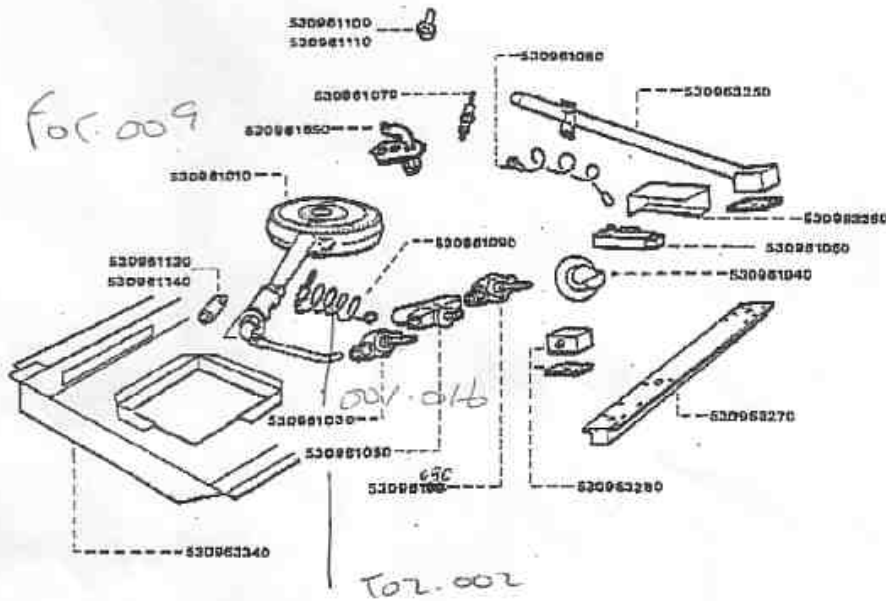

0 DOMINATOR SERIES

Solid Top
Pipework

Code	No.	Description
6H	530961010	Burner
12E	530961030	Gas Cock
6D	530961040	Control Knob
2G	530961050	Flame Failure Valve <i>OR 530961050 w/ thermocouple</i>
5D	530961060	Igniter
6E	530961070	Electrode c/w Nut
3E	530961080	Electrode Lead
5C	530961090	Thermocouple
1B	530961100	Pilot Jet — Nat. Gas
1B	530961110	Pilot Jet — L.P. Gas
1B	530961130	Injector — Nat. Gas
1B	530961140	Injector — L.P. Gas
7D	530961650	Pilot Burner <i>OR 530961070 (if needed)</i>
10D	530963250	Inlet Pipe Assembly c/w Gasket
3E	530963260	Igniter Heat Shield
6D	530963270	Float Rail
3D	530963280	Solid Top Manifold c/w Gasket
3G	530963340	Burner Tray Assembly

530961121 Pilot Burner Pipe