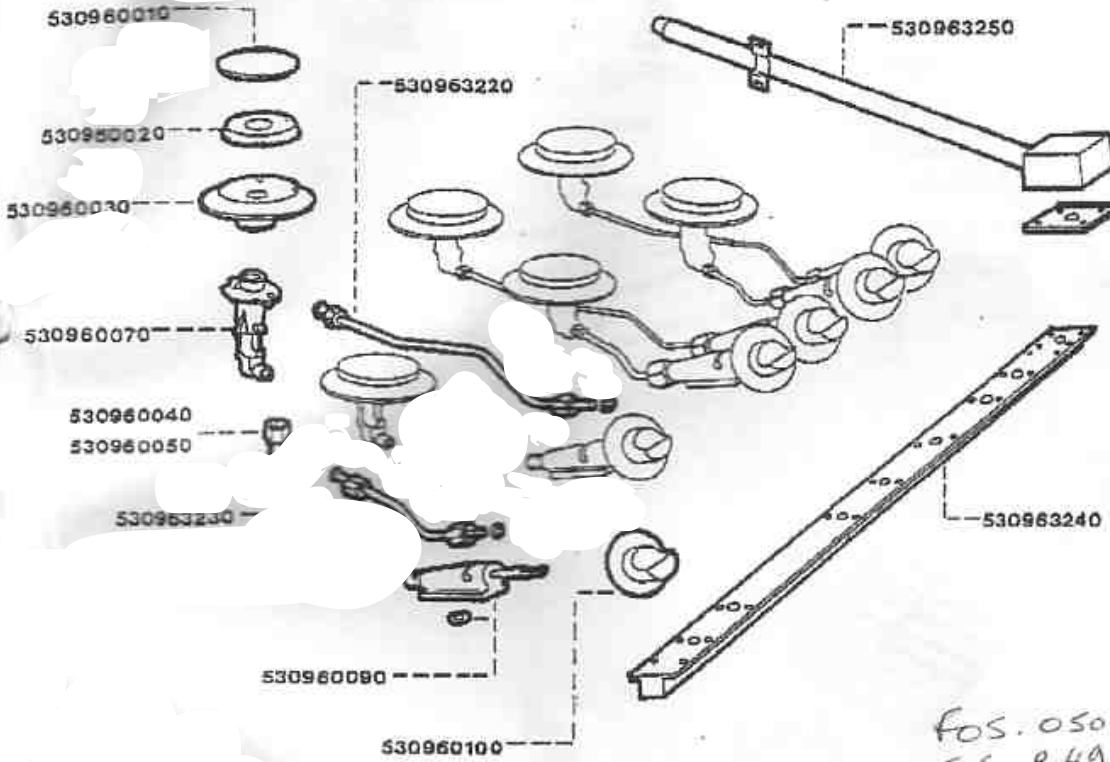

G1100 DOMINATOR SERIES

Open Top
Pipework

FOS. 050 CAP
FOS. 049 HOOD
FOS. 048 SKIRT
FOS. 047 VENTURI

Code	No.	Description
5C	530960010	Burner Cap
10C	530960020	Burner Ring
6C	530960030	Burner Support
1E	530960040	Injector — Nar. Gas
1B	530960050	Injector — LF. Gas
2C	530960070	Burner Venturi
6C	530960090	Control Cock w/ Gasket
6B	530960100	Control Knob
9C	530963220	Rear Burner Pipe w/ Nut
8C	530963230	Front Burner Pipe w/ Nut
1E	530963240	Float Rail
10D	530963250	Inlet Pipe Assembly w/ Gasket