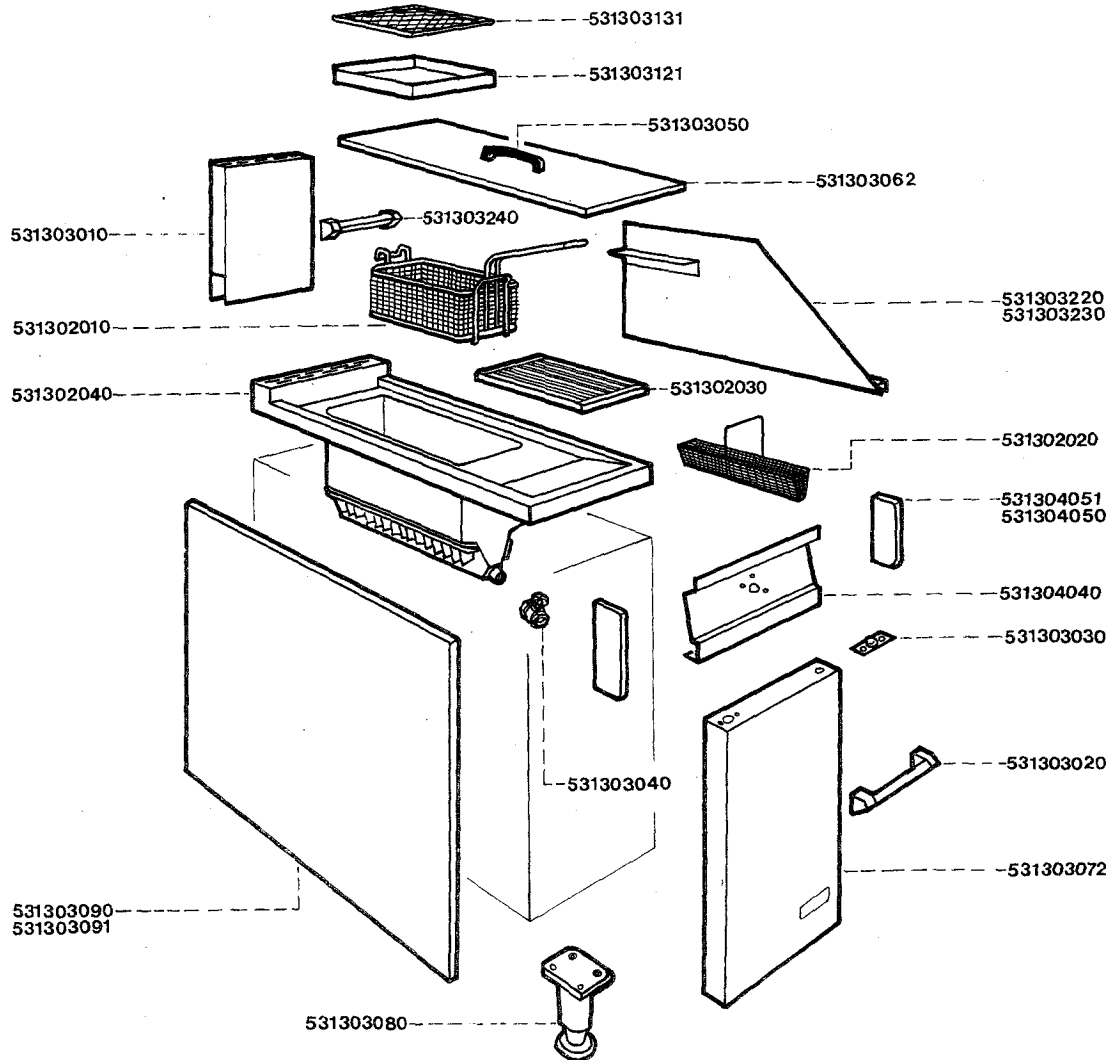

G1830 DEEP FAT FRYER

FRYER FITMENTS

Code No.	Description
10E 531302010	Basket
4E 531302020	Strainer
1E 531302030	False Bottom
8N 531302040	Pan c/w Insulation
6E 531303010	Flue Uptake
2H 531303012	Door Complete (not illustrated)
3C 531303020	Door Handle
8B 531303030	Door Catch
4E 531303040	Drain Valve
5B 531303050	Cover Handle
3G 531303060	Fish Tray Complete (not illustrated)
10D 531303062	Cover c/w Handle

Code No.	Description
6F 531303072	Door Panel
9B 531303080	Adjustable Leg
5G 531303090	Outer Side Panel — L.H.
5G 531303091	Outer Side Panel — R.H.
12D 531303121	Fish Tray
1F 531303131	Fish Tray Mesh Insert
4G 531303220	Side Screen — R.H.
4G 531303230	Side Screen — L.H.
4C 531303240	Basket Hanging Rail
11C 531304040	Control Panel
12C 531304050	End Cheek — L.H.
12C 531304051	End Cheek — R.H.

Sheet Reference Number

G1830/1184/001

Code	No.	Description
1J	531300010	Gas Control Box — Nat. Gas
6B	531300011	Control Box Knob — Nat. Gas
1J	531300012	Gas Control Box — L.P. Gas
6B	531300013	Control Box Knob — L.P. Gas
10F	531300020	Burner — R.H.
10F	531300021	Burner — L.H.
1B	531300030	Burner Injector — Nat. Gas
1B	531300040	Burner Injector — L.P. Gas
7C	531300050	Pilot Burner
1B	531300060	Pilot Burner Jet — Nat. Gas
1B	531300070	Pilot Burner Jet — L.P. Gas
8H	531300080	Operating Thermostat c/w Knob (not illustrated)
6B	531300090	Operating Thermostat Knob
6H	531300100	Operating Thermostat
6H	531300110	Safety Thermostat
8B	531300120	Electrode
9D	531300121	Spark Igniter
3B	531300122	Igniter Lead
3D	531300130	Governor
12C	531300140	Thermocouple
1B	531300150	Injector Adaptor
1B	531310101	Thermostat Spindle Adaptor
12D	531310160	Manifold