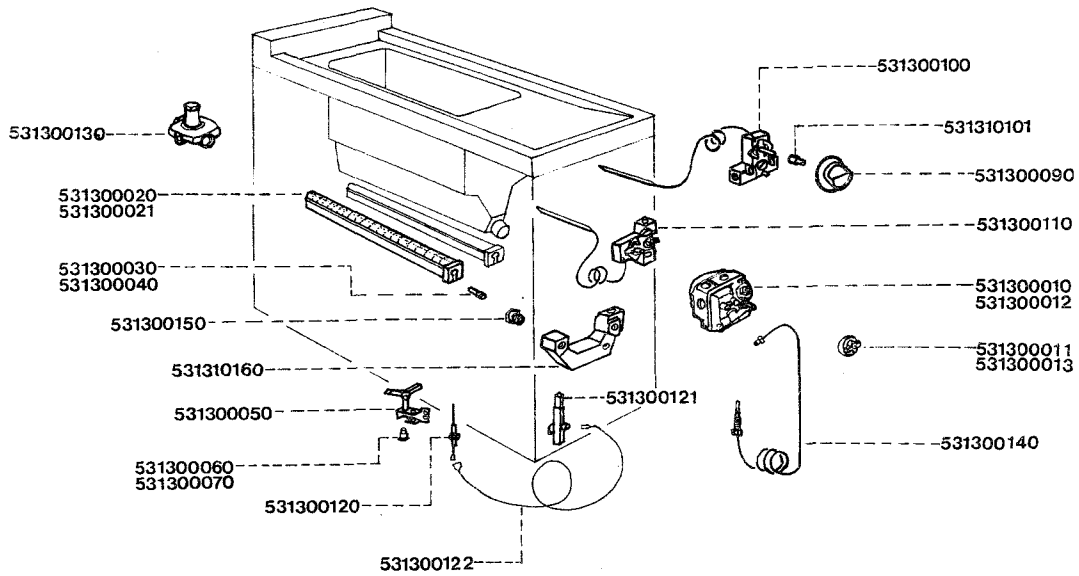

G1830 DEEP FAT FRYER

FRYER FITMENTS

Code No.	Description
10E 531302010	Basket
4E 531302020	Strainer
1E 531302030	False Bottom
8N 531302040	Pan c/w Insulation
6E 531303010	Flue Uptake
2H 531303012	Door Complete (not illustrated)
3C 531303020	Door Handle
8B 531303030	Door Catch
4E 531303040	Drain Valve
5B 531303050	Cover Handle
3G 531303060	Fish Tray Complete (not illustrated)
10D 531303062	Cover c/w Handle

Code No.	Description
6F 531303072	Door Panel
9B 531303080	Adjustable Leg
5G 531303090	Outer Side Panel — L.H.
5G 531303091	Outer Side Panel — R.H.
12D 531303121	Fish Tray
1F 531303131	Fish Tray Mesh Insert
4G 531303220	Side Screen — R.H.
4G 531303230	Side Screen — L.H.
4C 531303240	Basket Hanging Rail
11C 531304040	Control Panel
12C 531304050	End Cheek — L.H.
12C 531304051	End Cheek — R.H.

Sheet Reference Number

G1830/1184/001

Code	No.	Description
1J	531300010	Gas Control Box — Nat. Gas
6B	531300011	Control Box Knob — Nat. Gas
1J	531300012	Gas Control Box — L.P. Gas
6B	531300013	Control Box Knob — L.P. Gas
10F	531300020	Burner — R.H.
10F	531300021	Burner — L.H.
1B	531300030	Burner Injector — Nat. Gas
1B	531300040	Burner Injector — L.P. Gas
7C	531300050	Pilot Burner
1B	531300060	Pilot Burner Jet — Nat. Gas
1B	531300070	Pilot Burner Jet — L.P. Gas
8H	531300080	Operating Thermostat c/w Knob (not illustrated)
6B	531300090	Operating Thermostat Knob
6H	531300100	Operating Thermostat
6H	531300110	Safety Thermostat
8B	531300120	Electrode
9D	531300121	Spark Igniter
3B	531300122	Igniter Lead
3D	531300130	Governor
12C	531300140	Thermocouple
1B	531300150	Injector Adaptor
1B	531310101	Thermostat Spindle Adaptor
12D	531310160	Manifold

Sheet Reference Number

G1830/1184/002