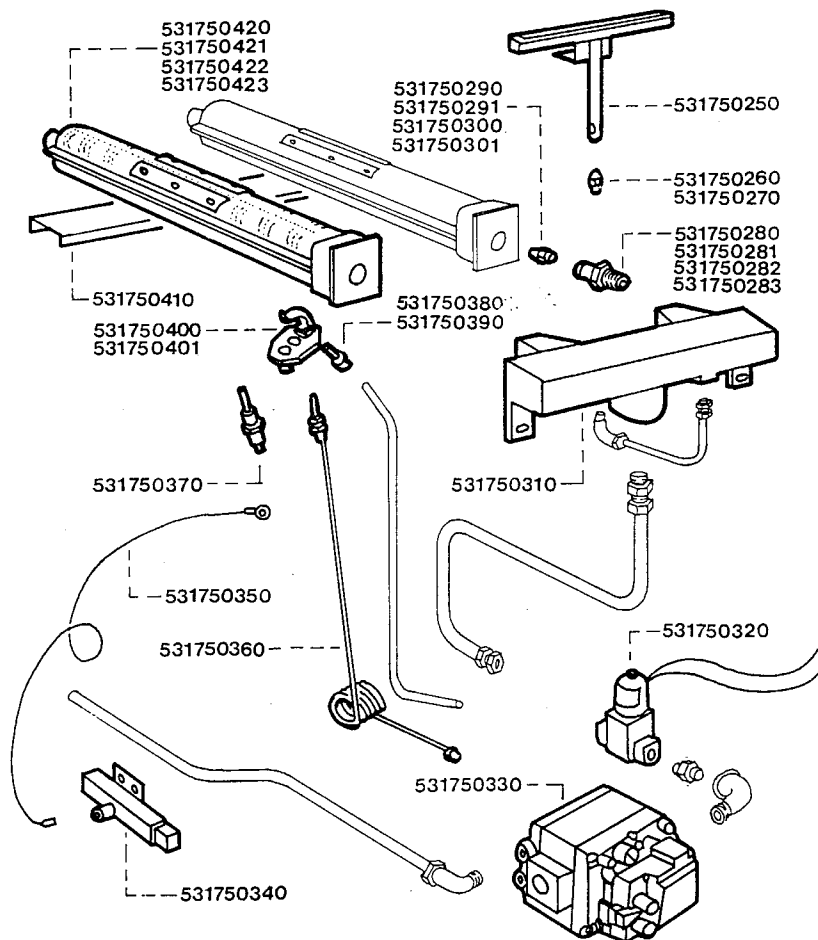

G1962 BRATT PAN

BRATT PAN PIPEWORK

<u>Code</u>	<u>No.</u>	<u>Description</u>	<u>Code</u>	<u>No.</u>	<u>Description</u>
1F	531750250	Cross Lighting Burner	*	531750340	Spark Igniter
1B	531750260	Cross Lighting Jet—Nat. Gas	3B	531750350	Igniter Lead
1B	531750270	Cross Lighting Jet—LP Gas	12C	531750360	Thermocouple
1B	531750280	LH Burner Injector—Nat Gas	10A	531750370	Electrode
1B	531750281	RH Burner Injector—Nat Gas	1B	531750380	Pilot Jet—Nat Gas
1B	531750282	LH Burner Injector—LP Gas	1B	531750390	Pilot Jet—LP Gas
1B	531750283	RH Burner Injector—LP Gas	7D	531750400	Pilot Burner—Nat Gas
1B	531750290	LH Injector Jet—Nat. Gas	7D	531750401	Pilot Burner—LP Gas
1B	531750291	RH Injector Jet—Nat Gas	9B	531750410	Burner Bracket
1B	531750300	RH Injector Jet—LP Gas	11H	531750420	LH Burner—Nat Gas
1B	531750301	RH Injector Jet—LP Gas	11H	531750421	RH Burner—Nat Gas
6D	531750310	Manifold	11H	531750422	LH Burner—LP Gas
7H	531750320	Solenoid Valve	11H	531750423	RH Burner—LP Gas
7H	531750330	Flame Failure Valve