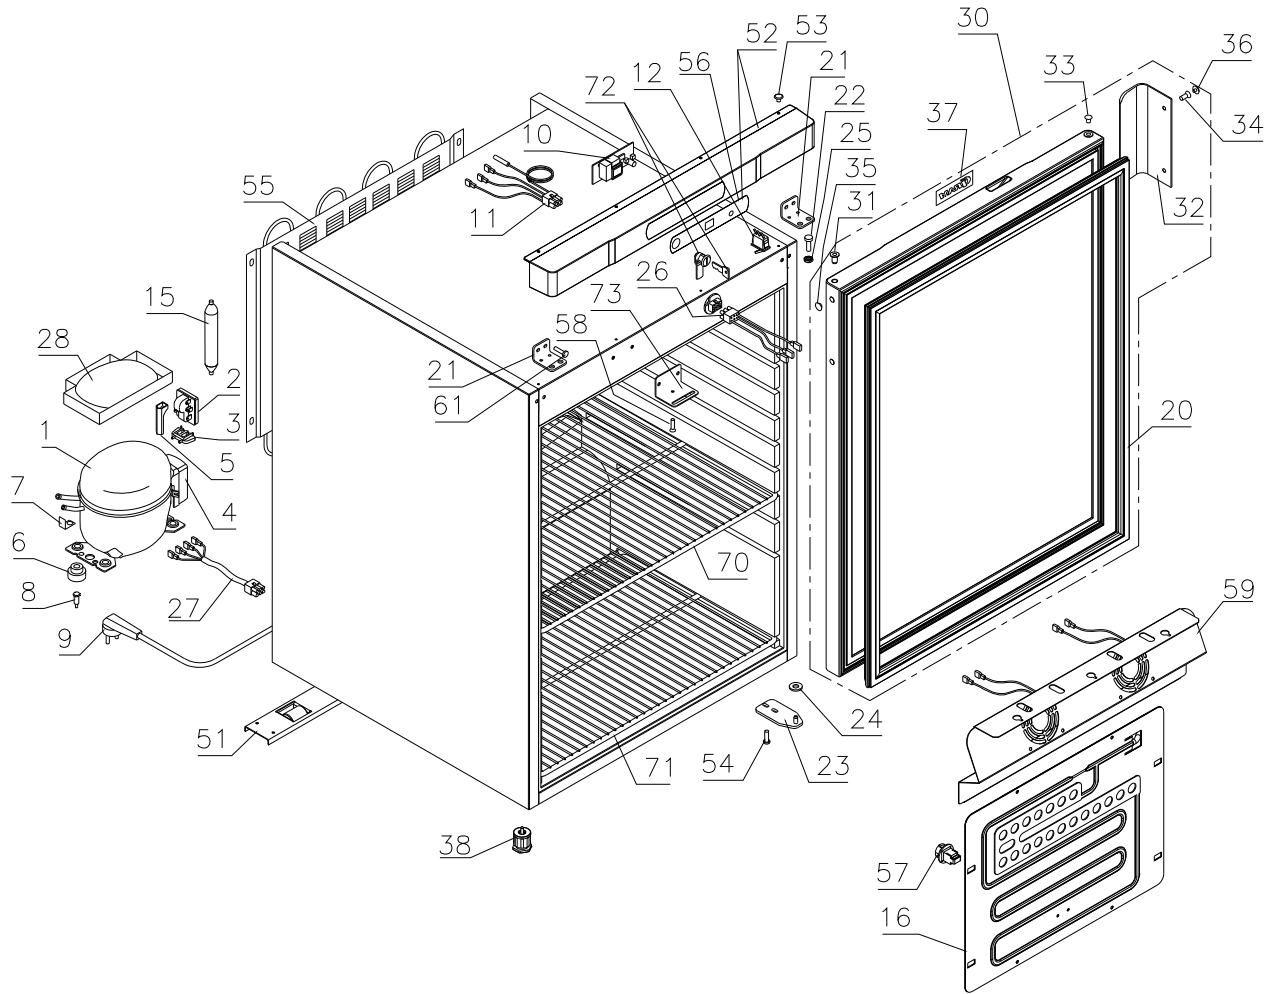

Description :

**Spare parts list for GRAM COMPACT
K 200**

Compiled.		Latest revision.			Deleted.	
Date	Name	Date	Name	Rev.no	Date	Name
16.08.06	JP	29.05.12	JP	005	31.12.09	JP

Exploded view