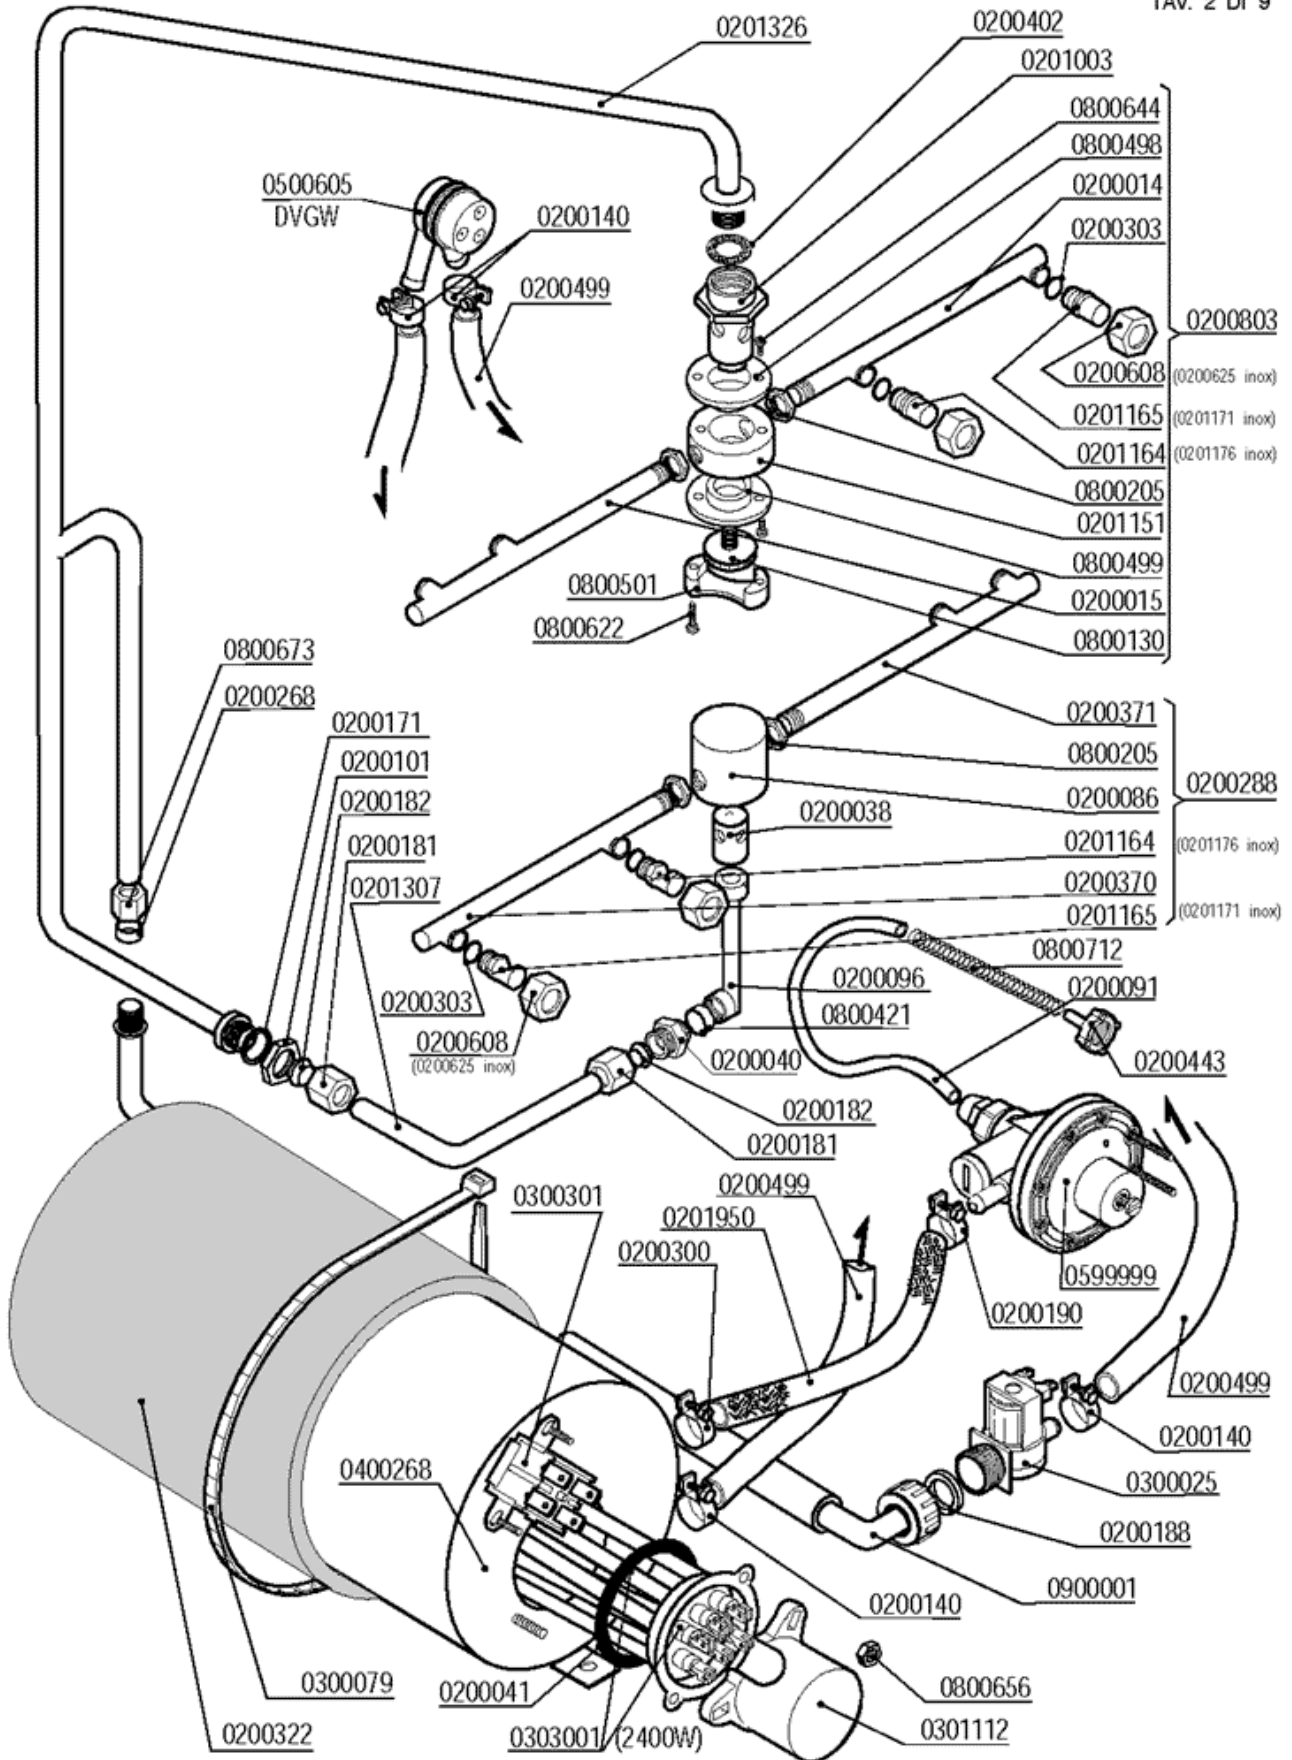

Spare Parts Catalogue S510 - 2005

- 1 - WASH COMPONENTS
- 2 - RINSE COMPONENTS
- 3 - TANK COMPONENTS
- 4 - CONTROL BOX
- 5 - DRAIN PUMP PARTS
- 6 - DOOR
- 7 - HOOD
- 8 - WATER-SOFTENER
- 9 - DISPENSERS

1 - WASH COMPONENTS

CODE	DESCRIPTION
0200031	REDUCED SLEEVE 38X26X45
0200056	OR 144 DRAINS 1"¼
0200080	RING NUT 1"¼ 2190 PA
0200127	FILTER FLANGE 033 REF.6
0200164	CLAMP 32-50
0200247	FILTER D.103X55 K0167 6331
0200298	CLAMP 25-40
0201451	WASH COLUMN 1"¼ D.15.5
0201524	RUBBER JOINT 68X41X2 6310
0201904	SLEEVE LB 38X70+29X120 686-88
0202103	WASH ARM BOSS D.18 4H NSF
0300110	CONDENSER-CAPACITOR 6,30F
0300373	WASH PUMP HP 0,2 ZF130 LH
0500502	WASH ARM 380/6 HOLES FOR S510
0800052	TEFLON WASHER 57X42X2

Lamber

QUADRO ELETTRICO - TABLEAU ELECTRIQUE
CONTROL BOX - SCHALT-TAFEL - CABA ELECTRICA

M.O.
SS10
NSG455

TAV.
4 F

ED. 04/2005
TAV. 4 DT 9

5 - DRAIN PUMP PARTS

CODE	DESCRIPTION
0200020	OVERFLOW 28X105
0200059	RUBBER HOSE 10X17 FOOD QUALITY
0200140	CLAMP 17X19
0200164	CLAMP 32-50
0200213	PRESSER SLEEVE SRMR/DRAIN PUMP 687-88
0200227	NYLTITE JOINT M4
0200298	CLAMP 25-40
0200299	CLAMP 20-32
0201904	SLEEVE LB 38X70+29X120 686-88
0202035	LEFT DRAWER FILTER 045
0202036	RIGHT DRAWER FILTER-045
0221310	ELBOW RUBBER PIPE FITTING 3/8"MX12
0221315	ELBOW RUBBER 1"X32
0300047	NUT PP 3/8" 2190
0300068	DRAIN PUMP 30W 290886 ASK/CEMA
0300072	NYLON CLAMP 5215-200-48
0300284	GREEN LED D.6
0301000	GREEN ON/OFF SWITCH 16A 2NO 30X30
0301004	ON/OFF SWITCH 16A 1NO1NONC
0301051	OVAL PUSHBOTTON SUPPORT
0301066	GREEN OVAL PUSH BUTTON
0301068	BLUE OVAL BUTTON
0301069	GREY OVAL BUTTON
0301100	GREY PUSH BUTTON 16A 1NO 30X30
0400397	INTERMEDIATE FILTERS BEARING 045
0500102	PCB PLATE LB-PS NW
0500106	PCB PLATE LB-PS LAMBER
0800102	STAINLESS STEEL NUT M4
0800422	THREADED SPACER
0800677	S.S. SCREW TEM4X10
0900006	DRAIN PUMP OUTLET HOSE D.19.5