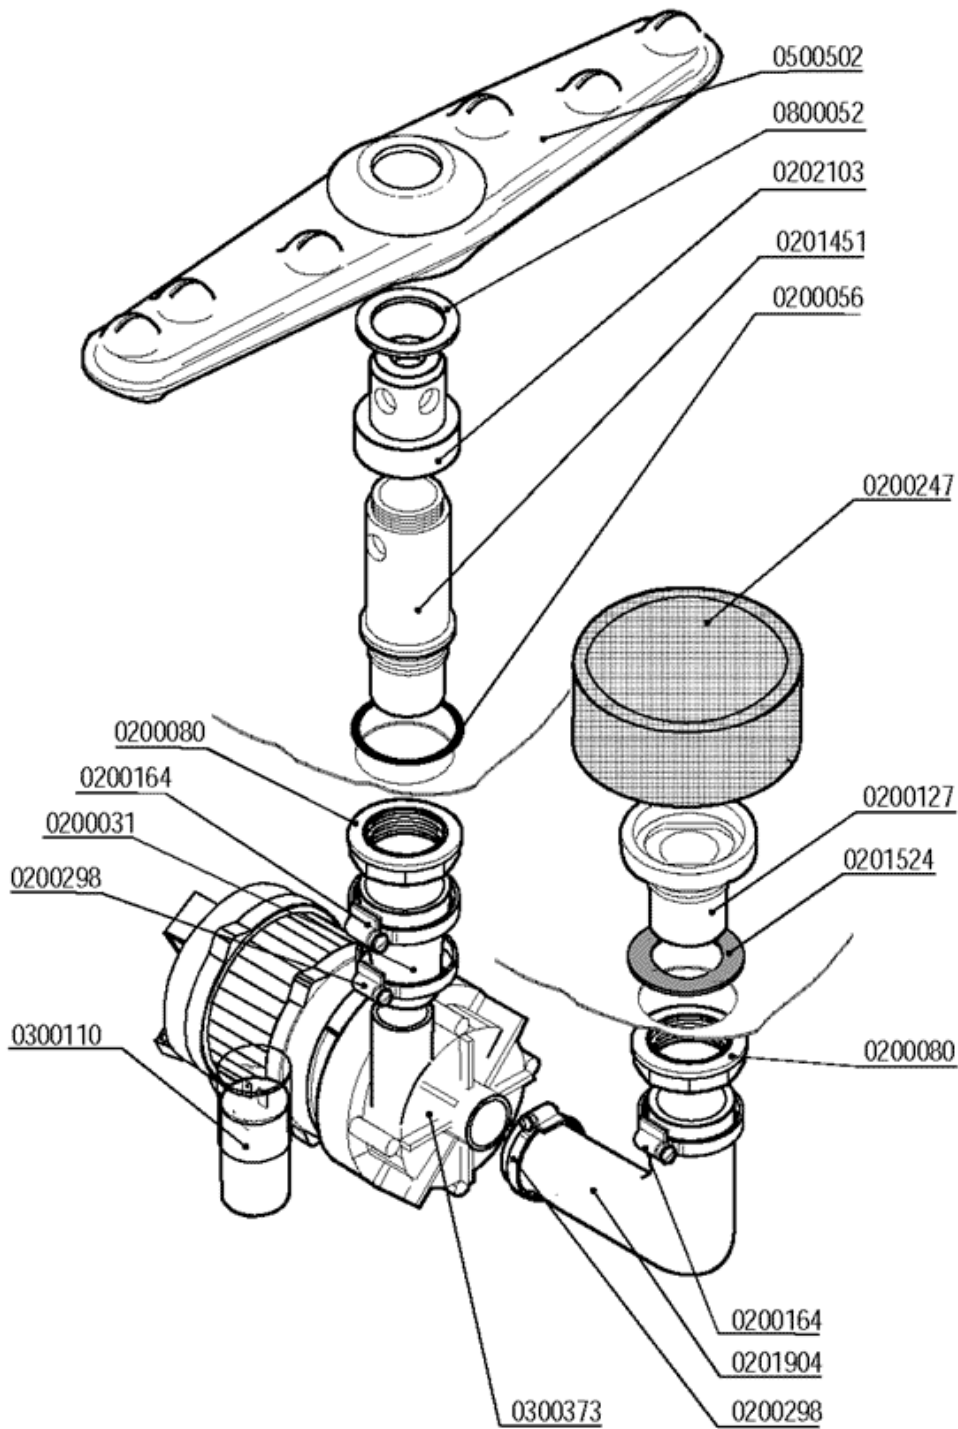

Spare Parts Catalogue S510 - 2005

- 1 - WASH COMPONENTS
- 2 - RINSE COMPONENTS
- 3 - TANK COMPONENTS
- 4 - CONTROL BOX
- 5 - DRAIN PUMP PARTS
- 6 - DOOR
- 7 - HOOD
- 8 - WATER-SOFTENER
- 9 - DISPENSERS

1 - WASH COMPONENTS

CODE	DESCRIPTION
0200031	REDUCED SLEEVE 38X26X45
0200056	OR 144 DRAINS 1"¼
0200080	RING NUT 1"¼ 2190 PA
0200127	FILTER FLANGE 033 REF.6
0200164	CLAMP 32-50
0200247	FILTER D.103X55 K0167 6331
0200298	CLAMP 25-40
0201451	WASH COLUMN 1"¼ D.15.5
0201524	RUBBER JOINT 68X41X2 6310
0201904	SLEEVE LB 38X70+29X120 686-88
0202103	WASH ARM BOSS D.18 4H NSF
0300110	CONDENSER-CAPACITOR 6,30F
0300373	WASH PUMP HP 0,2 ZF130 LH
0500502	WASH ARM 380/6 HOLES FOR S510
0800052	TEFLON WASHER 57X42X2

Lamber

QUADRO ELETTRICO - TABLEAU ELECTRIQUE
CONTROL BOX - SCHALT-TAFEL - CABA ELECTRICA

M.O.
SS10
NSG455

TAV.
4 F

ED. 04/2005
TAV. 4 DT 9

5 - DRAIN PUMP PARTS

CODE	DESCRIPTION
0200020	OVERFLOW 28X105
0200059	RUBBER HOSE 10X17 FOOD QUALITY
0200140	CLAMP 17X19
0200164	CLAMP 32-50
0200213	PRESSER SLEEVE SRMR/DRAIN PUMP 687-88
0200227	NYLTITE JOINT M4
0200298	CLAMP 25-40
0200299	CLAMP 20-32
0201904	SLEEVE LB 38X70+29X120 686-88
0202035	LEFT DRAWER FILTER 045
0202036	RIGHT DRAWER FILTER-045
0221310	ELBOW RUBBER PIPE FITTING 3/8"MX12
0221315	ELBOW RUBBER 1"X32
0300047	NUT PP 3/8" 2190
0300068	DRAIN PUMP 30W 290886 ASK/CEMA
0300072	NYLON CLAMP 5215-200-48
0300284	GREEN LED D.6
0301000	GREEN ON/OFF SWITCH 16A 2NO 30X30
0301004	ON/OFF SWITCH 16A 1NO1NONC
0301051	OVAL PUSHBOTTON SUPPORT
0301066	GREEN OVAL PUSH BUTTON
0301068	BLUE OVAL BUTTON
0301069	GREY OVAL BUTTON
0301100	GREY PUSH BUTTON 16A 1NO 30X30
0400397	INTERMEDIATE FILTERS BEARING 045
0500102	PCB PLATE LB-PS NW
0500106	PCB PLATE LB-PS LAMBER
0800102	STAINLESS STEEL NUT M4
0800422	THREADED SPACER
0800677	S.S. SCREW TEM4X10
0900006	DRAIN PUMP OUTLET HOSE D.19.5