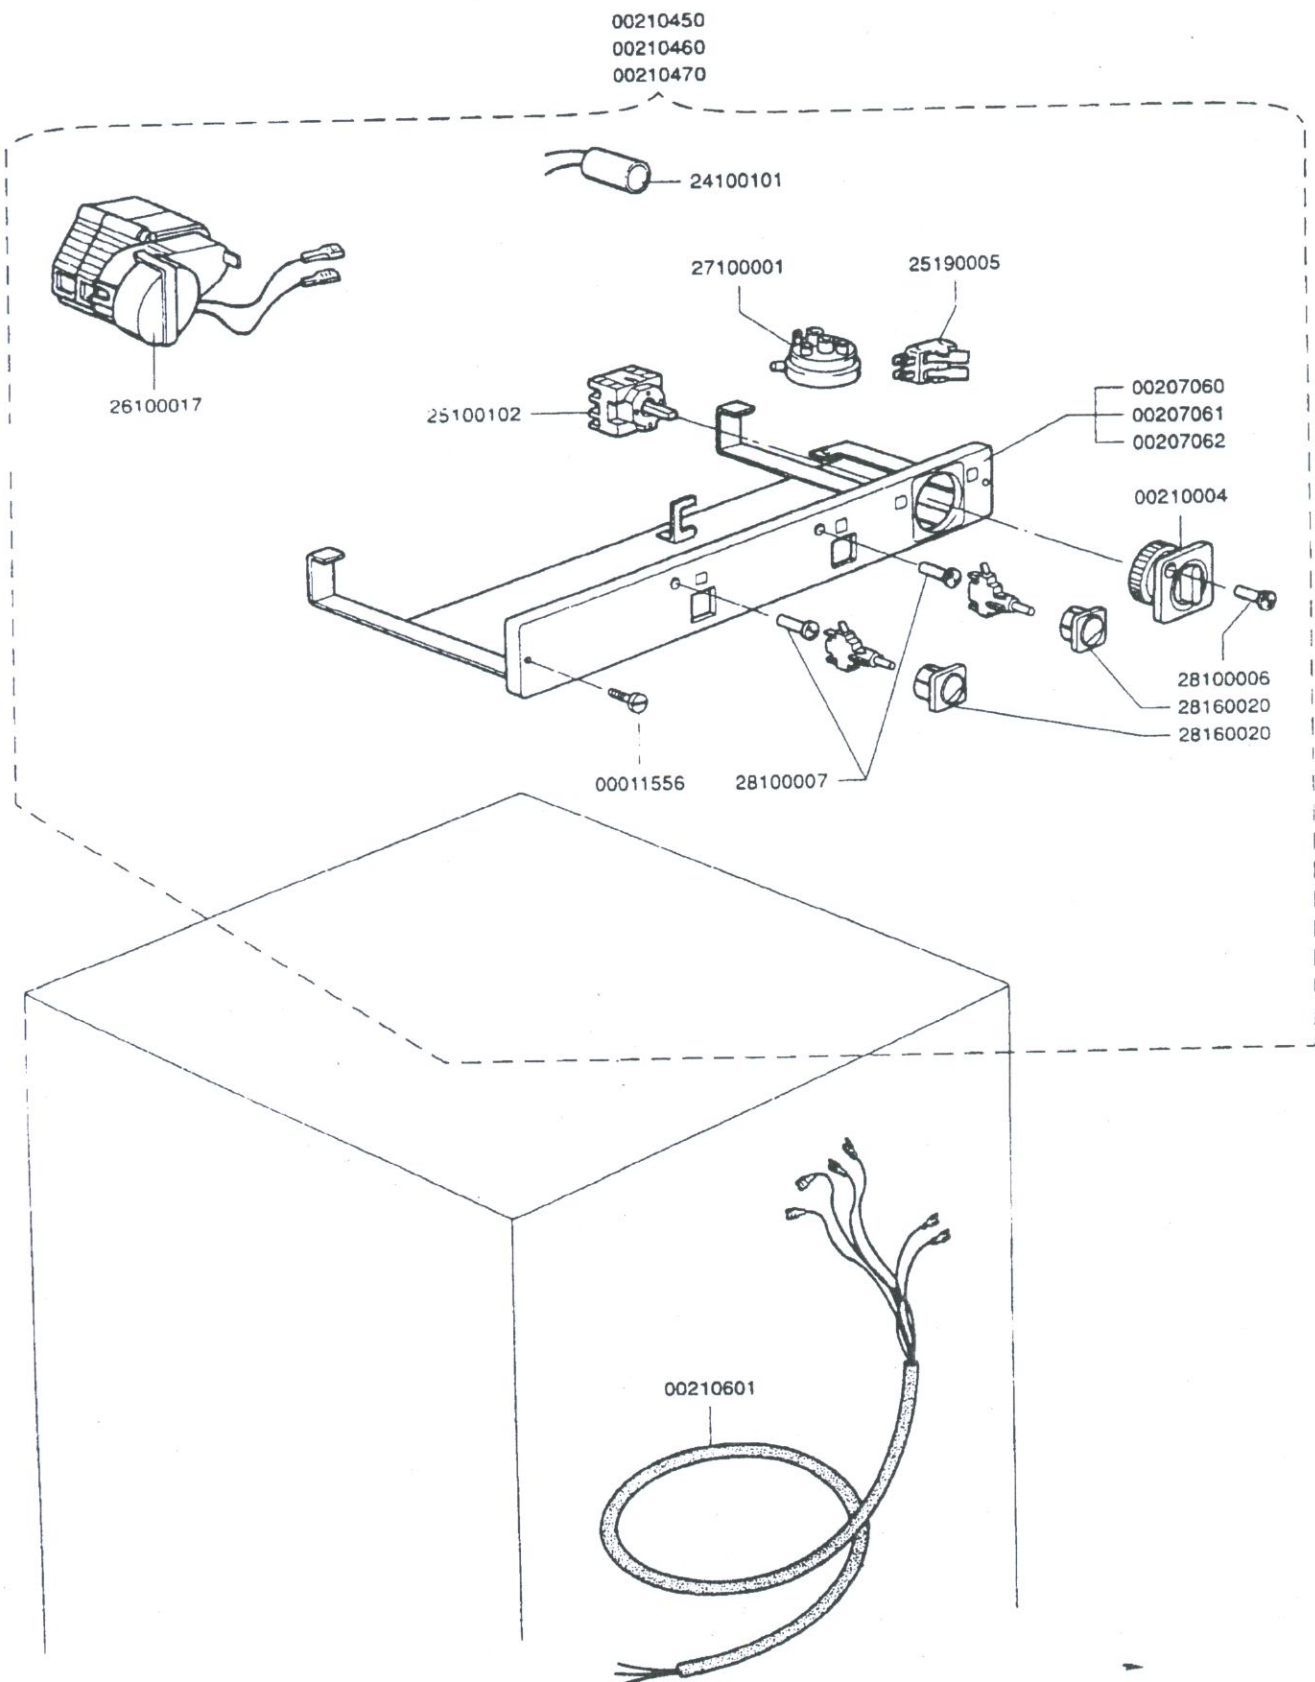

GLASSWASHER MODELS Z42-Z48-Z55

maidaid
Glasswashers

Fig 3 9307

Fig 3 9307

00003400	Thermostat glandular fitting	22110020	Boiler safety thermostat
00003430	Boiler element gasket	23120004	Pressure reducer
00003780	Rinsaid tube	23120021	Inlet solenoid
00011162	Spacer		
00011164	Rinse arm boss		
00011175	Rinse jet		
00011176	Rinse jet insert		
00011179	Clip fixer		
00011197	Rinse arm complete Z55		
00011212	Rinse arm Z55		
00011213	Rinse arm Z55		
00011310	Rinsaid pump		
00011317	Non-return valve		
00011319	Diaphragm		
00011324	Sleeve		
00057150	Thermostat 0-90		
00200704	Boiler inlet tube		
00200720	3/4" bsp water inlet hose		
00202600	Rinse arm complete Z48		
00202610	Rinse arm Z48		
00202620	Rinse arm Z48		
00202632	Top rinse connector		
00202720	Rinse arm complete Z42		
00202730	Rinse arm Z42		
00202740	Rinse arm Z42		
00203050	Boiler element 2.7kW		
RSG 36	Glass basket Z42		
RSG 40	Glass basket Z48		
RSG 47	Glass basket Z55		
RSP 40	Plate rack Z48		
RSP 47	Plate rack Z55		
ICR	Cutlery rack		
ISS	Saucer insert Z42		
ISS	Saucer insert Z48		
ISL	Saucer insert Z55		
00210410	Boiler complete		
00210530	Rinse supply pipe Z42		
00210540	Rinse supply pipe Z48		
00210550	Rinse supply pipe Z55		
005110001	Jubilee clip 7mm		
05100007	Jubilee clip 13mm-20mm		

GLASSWASHER MODELS Z42-Z48-Z55

maidaid
Glasswashers

Fig 4 9307

Fig 4 9307

00011556	Control panel securing screw		
00207060	Complete Control panel Z42		
00207061	Complete control panel Z48		
00207062	Complete control panel Z55		
00210004	On/off knob		
00210450	Control panel Z42		
00210460	Control panel Z48		
00210470	Control panel Z55		
00210601	Loom		
24100101	Suppressor		
25100102	On/off switch		
25190005	Micro-switch		
26100017	Timer		
27100001	Pressure stat 70-35		
28100007	Neon		
28100006	Neon		
28160020	Push buttons		