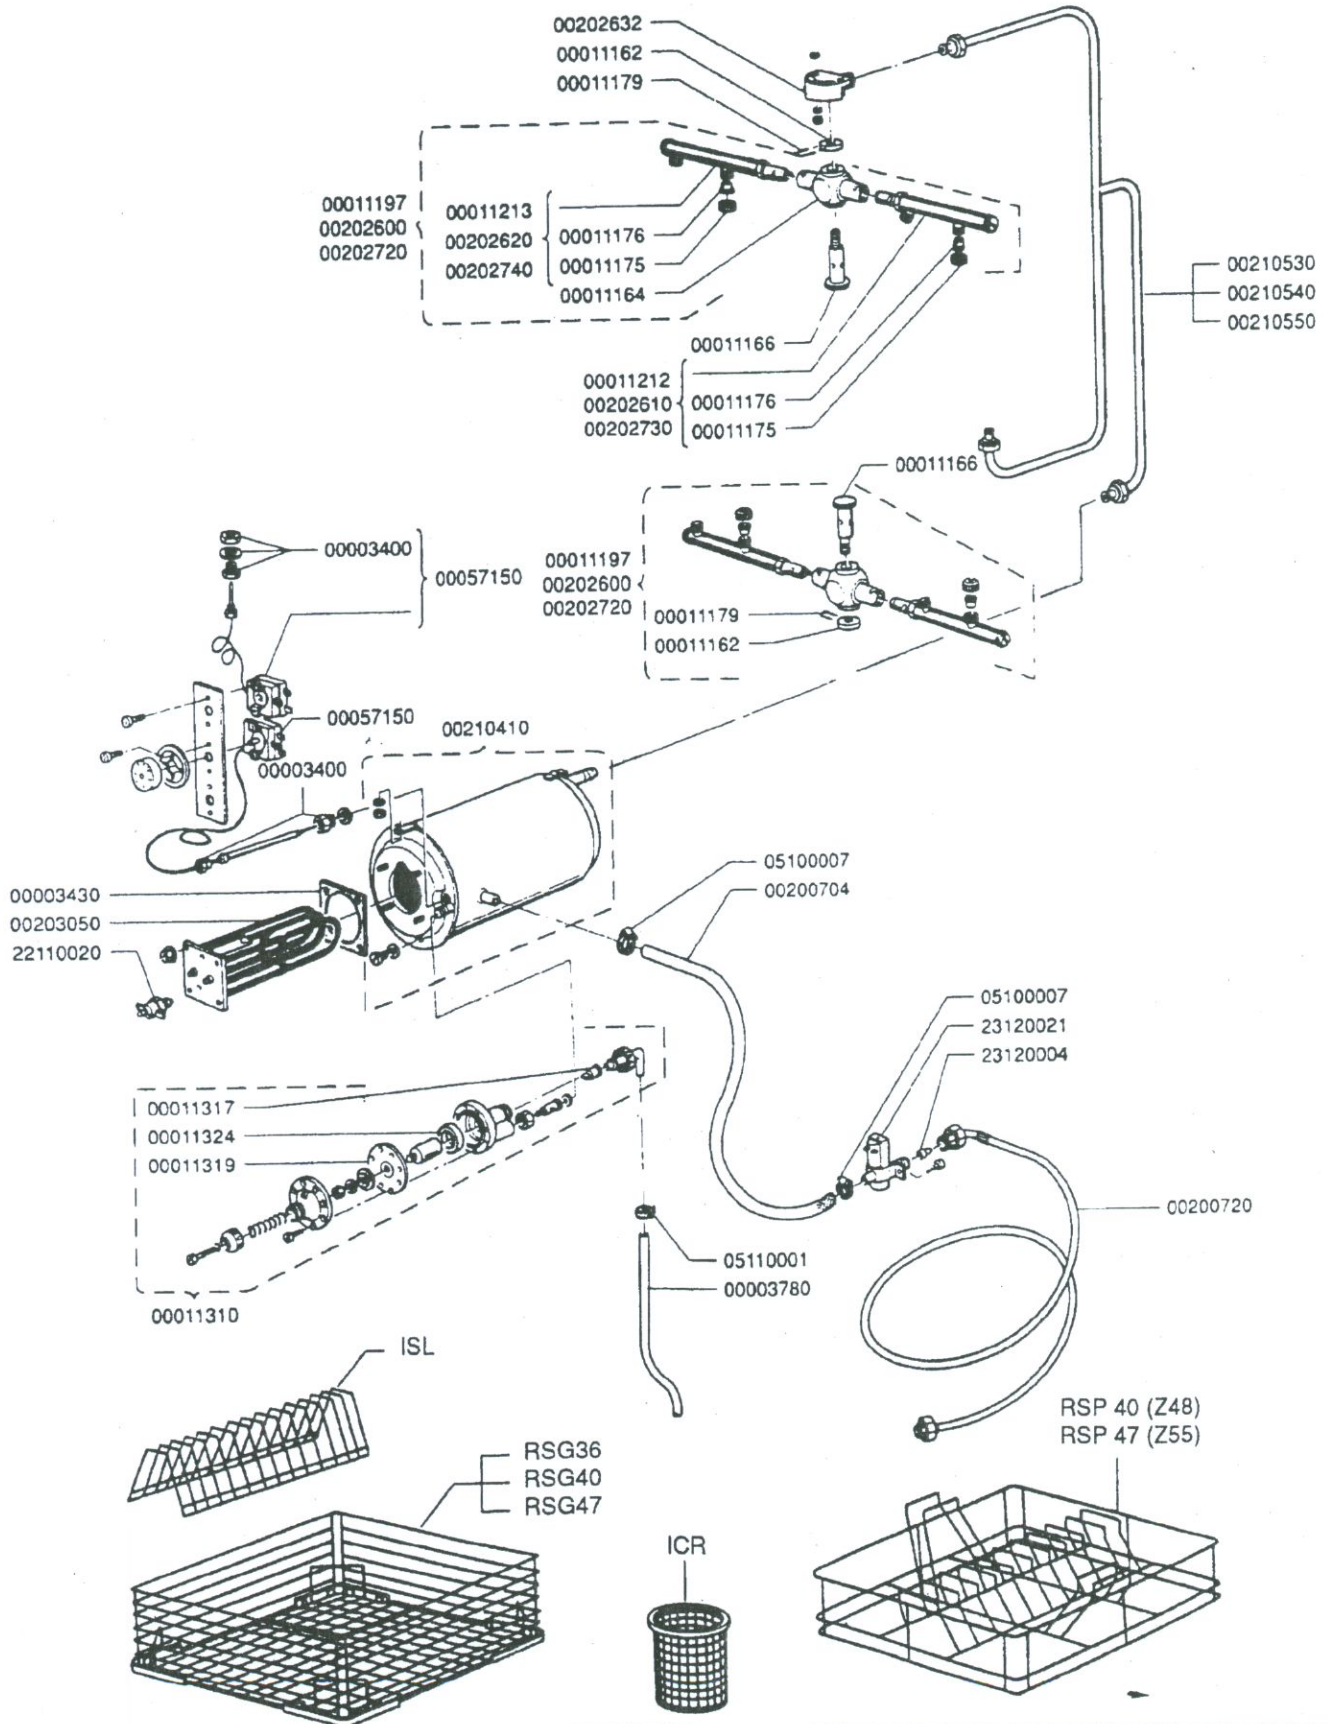

GLASSWASHER MODELS Z42-Z48-Z55

maidaid
Glasswashers

Fig 3 9307

Fig 3 9307

00003400	Thermostat glandular fitting	22110020	Boiler safety thermostat
00003430	Boiler element gasket	23120004	Pressure reducer
00003780	Rinsaid tube	23120021	Inlet solenoid
00011162	Spacer		
00011164	Rinse arm boss		
00011175	Rinse jet		
00011176	Rinse jet insert		
00011179	Clip fixer		
00011197	Rinse arm complete Z55		
00011212	Rinse arm Z55		
00011213	Rinse arm Z55		
00011310	Rinsaid pump		
00011317	Non-return valve		
00011319	Diaphragm		
00011324	Sleeve		
00057150	Thermostat 0-90		
00200704	Boiler inlet tube		
00200720	3/4" bsp water inlet hose		
00202600	Rinse arm complete Z48		
00202610	Rinse arm Z48		
00202620	Rinse arm Z48		
00202632	Top rinse connector		
00202720	Rinse arm complete Z42		
00202730	Rinse arm Z42		
00202740	Rinse arm Z42		
00203050	Boiler element 2.7kW		
RSG 36	Glass basket Z42		
RSG 40	Glass basket Z48		
RSG 47	Glass basket Z55		
RSP 40	Plate rack Z48		
RSP 47	Plate rack Z55		
ICR	Cutlery rack		
ISS	Saucer insert Z42		
ISS	Saucer insert Z48		
ISL	Saucer insert Z55		
00210410	Boiler complete		
00210530	Rinse supply pipe Z42		
00210540	Rinse supply pipe Z48		
00210550	Rinse supply pipe Z55		
005110001	Jubilee clip 7mm		
05100007	Jubilee clip 13mm-20mm		

GLASSWASHER MODELS Z42-Z48-Z55

maidaid
Glasswashers

Fig 4 9307

Fig 4 9307

00011556	Control panel securing screw		
00207060	Complete Control panel Z42		
00207061	Complete control panel Z48		
00207062	Complete control panel Z55		
00210004	On/off knob		
00210450	Control panel Z42		
00210460	Control panel Z48		
00210470	Control panel Z55		
00210601	Loom		
24100101	Suppressor		
25100102	On/off switch		
25190005	Micro-switch		
26100017	Timer		
27100001	Pressure stat 70-35		
28100007	Neon		
28100006	Neon		
28160020	Push buttons		