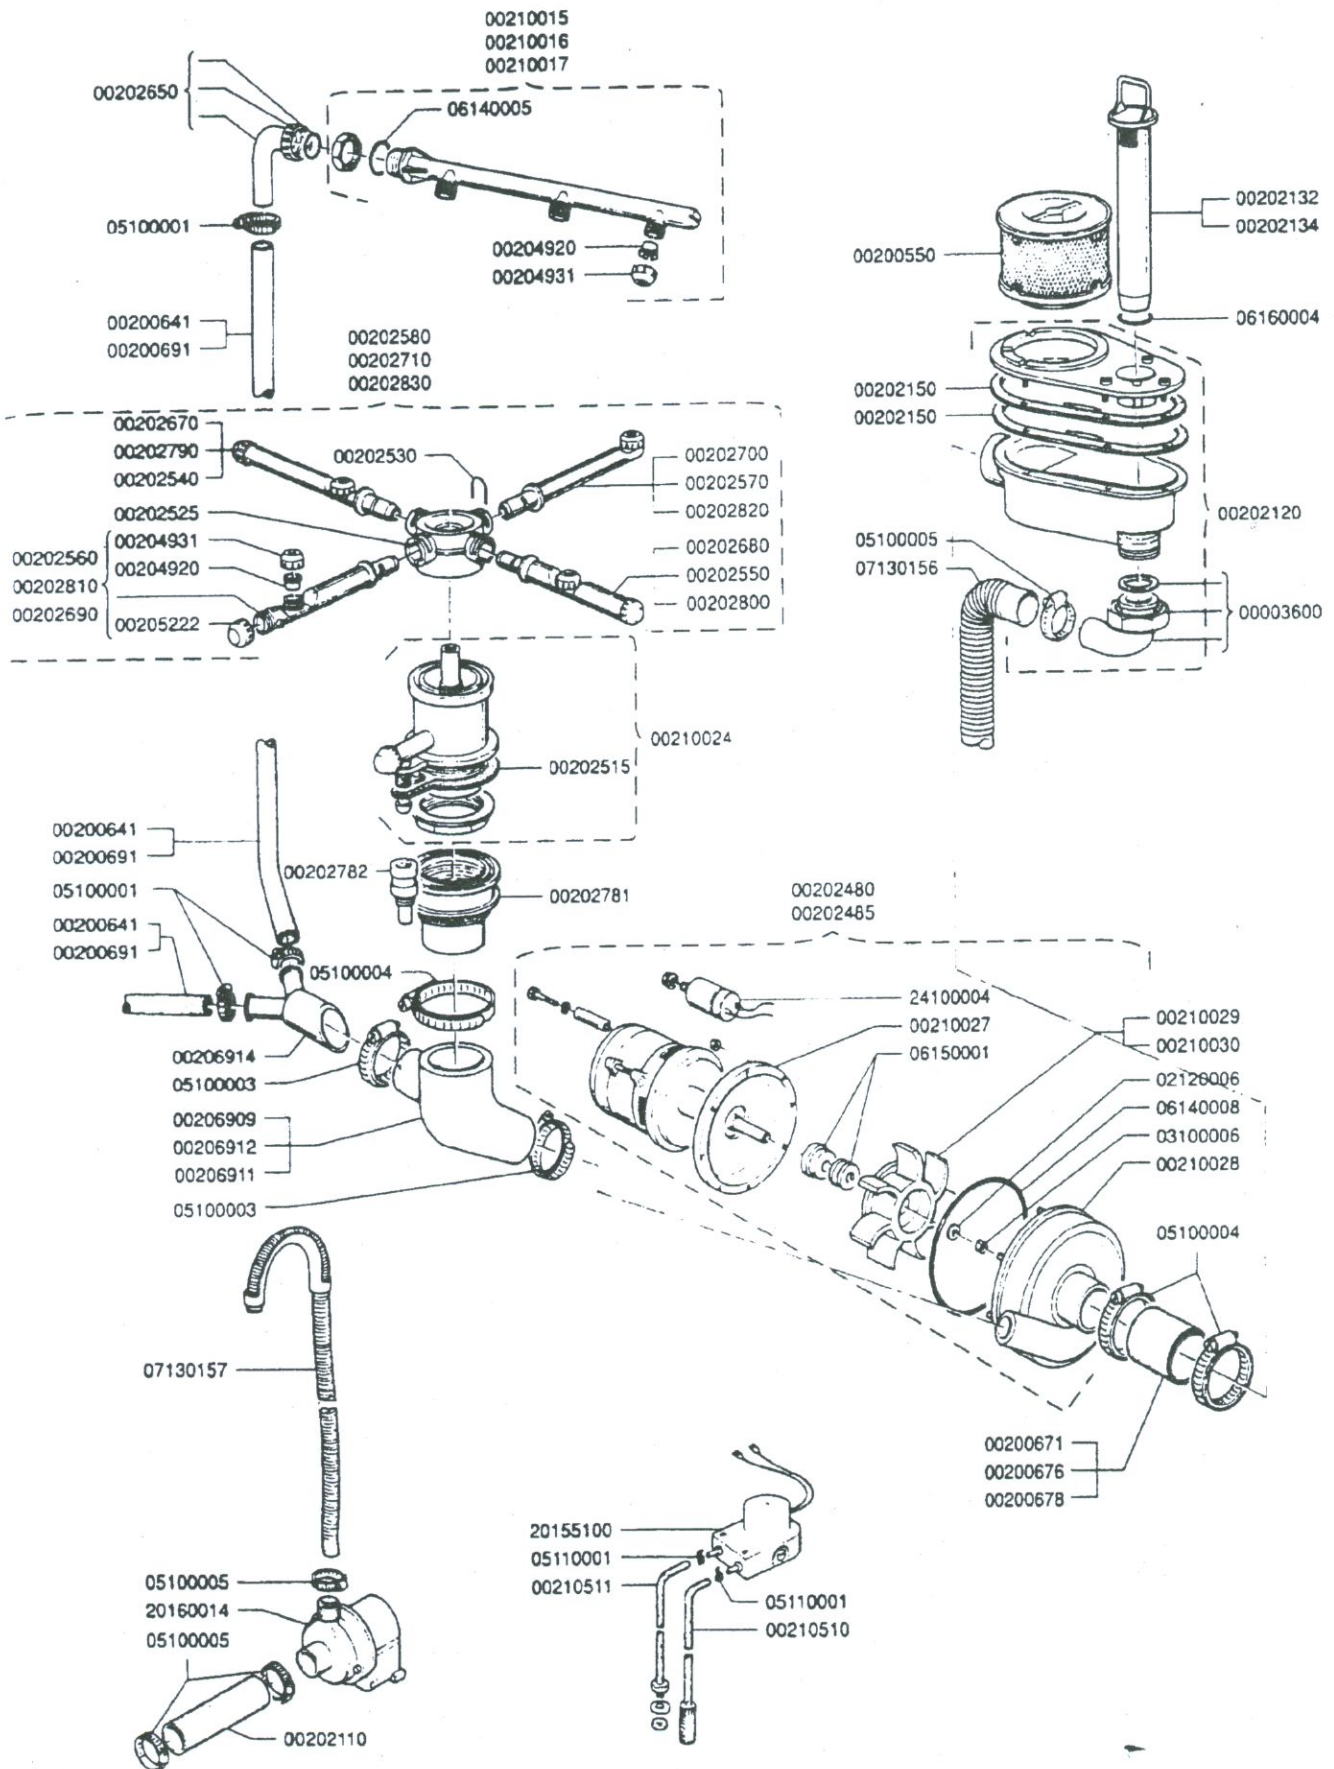

Fig 2 9307

GLASSWASHER MODELS Z42-Z48-Z55

maidaid Glasswashers

Fig 2 9307