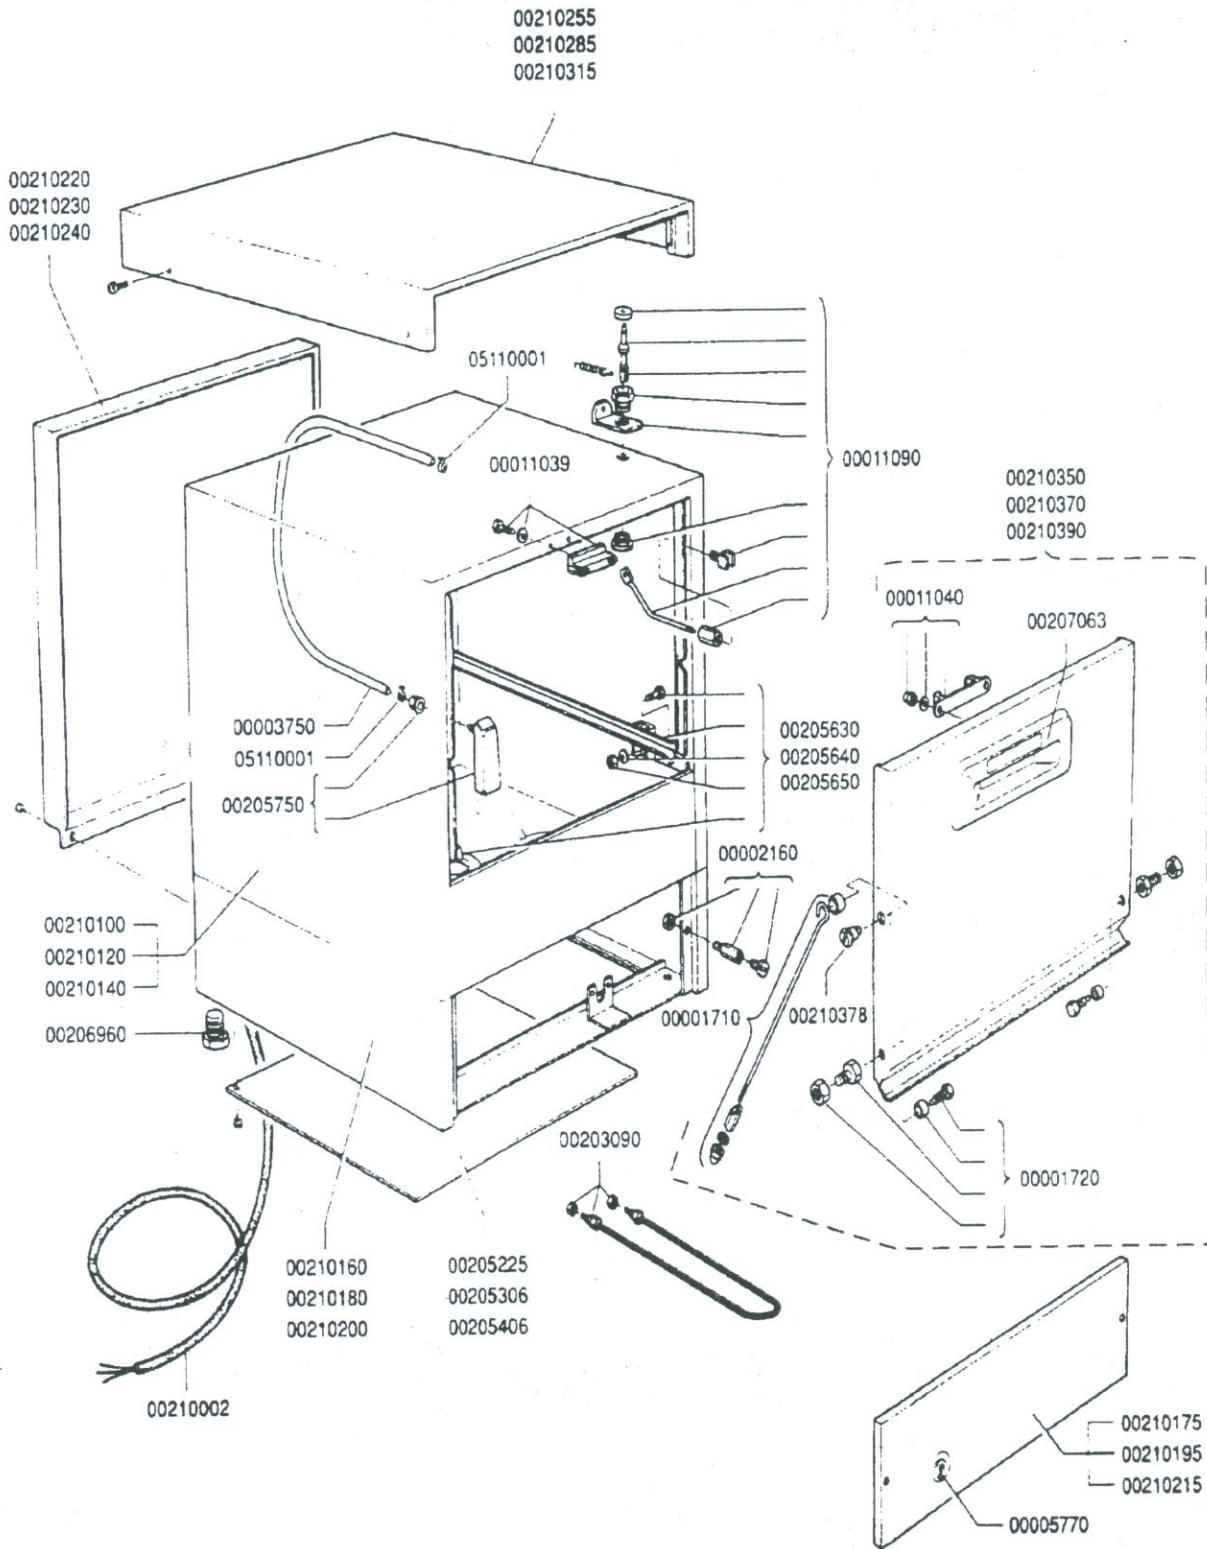

maidaid

PARTS LISTING MODEL Z42-Z48-Z55

GLASSWASHER MODELS Z42-Z48-Z55

maidaid
Glasswashers

Fig 1 9307

Fig 1 9307

00001710	Complete door stay		
00001720	Complete door hinge		
00002160	Panel fixing screw		
00003750	Pressure stat tube		
00005770	Rinsaid adjustment sticker		
00011039	Door catch male		
00011040	Door catch female		
00011090	Door m/switch actuator Assembly		
00203090	Wash tank element		
00205225	Base panel Z42		
00205306	Base panel Z48		
00205406	Base panel Z55		
00205630	Complete basket runner Z42		
00205640	Complete basket runner Z48		
00205650	Complete basket runner Z55		
00205750	Air receiving chamber		
00205960	Foot		
00207063	Door handle sticker		
00210002	Mains cable		
00210100	Wash cabinet Z42		
00210120	Wash cabinet Z48		
00210140	Wash cabinet Z55		
00210160	Side panel Z42		
00210175	Bottom fascia Z42		
00210180	Side panel Z48		
00210195	Bottom fascia Z48		
00210200	Side panel Z55		
00210215	Bottom fascia Z55		
00210220	Back panel Z42		
00210230	Back panel Z48		
00210240	Back panel Z55		
00210255	Top panel Z42		
00210285	Top panel Z48		
00210315	Top panel Z55		
00210350	Door complete Z42		
00210370	Door complete Z48		
00210378	Door stay securing bolt		
00210390	Door complete Z55		
05110001	Tube clip		