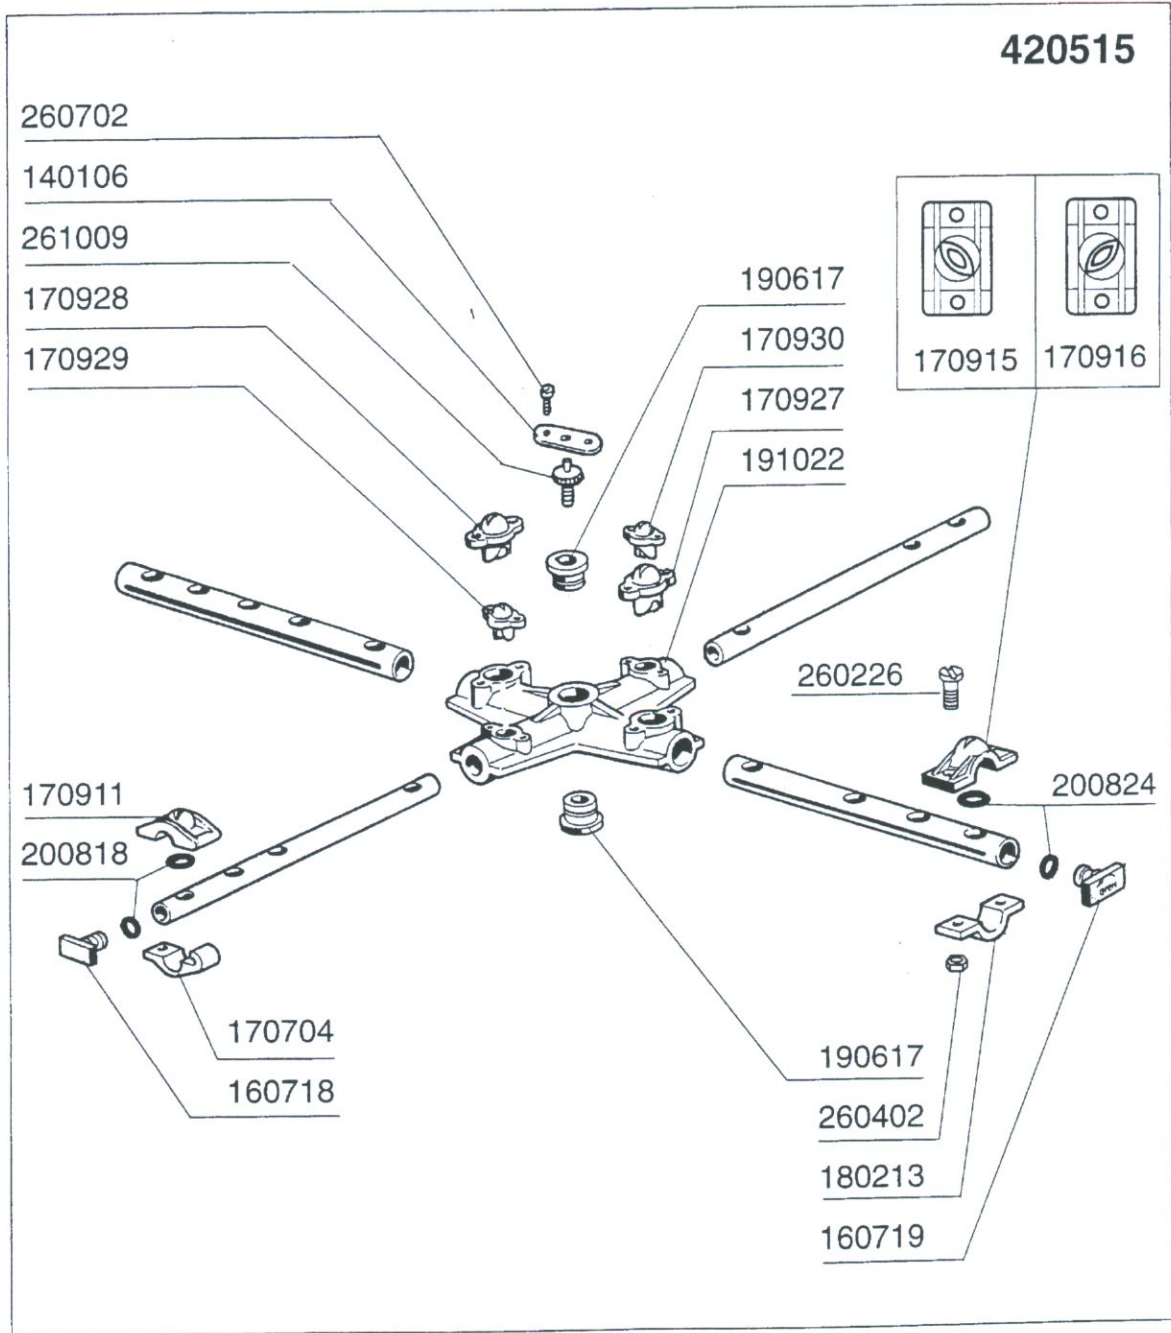

LP360 - Table 6 - Rinse assembly

**LP360 - Table 7 - Control box
List of pieces**

Code	Description	Price
112758	E-panel Lp-lc	
112801	Wiring	
120275	Timer 90"-120"-180" C70	
120444	Contactora 9a 220v 50hz Hr0901nm	
120459	Auxil.rele 16a 220v	
120729	Switch 16a 5 Pos Eight-pole C70-140	
130152	Green Light "working Machine"	
130168	Lamp Machine On - Lav-line	
130169	Lamp Machine Ready (lav-line)	
150219	Terminal Block 5p Mmq165vd26	
150833	Cable Holder Bc/br	
160511	Spacer 7,93 Mop	
160733	Blank Plates	
260248	Special Screw Tb 5x12	
260511	Grower Washer D.5	
260529	Wash Racksupp.washer D24 Stainl.st	
260538	Washer 18x6x1,5 St/st	
260542	Washer D.5	
290821	Distance Piece For Switch	
350840	Plate Support C70-c85-c140	
440817	Snap Ring Lscb/1853/17/00	
450323	Knob For Bc-br-c95-c155	
460384	Name Lp360	
461075	Control Panel "lp-lc"	
631209	Anti-noise Filter	

LP360 - Table 8 - Wash arm

**LP360 - Table 9 - Wash and rinse arm
List of pieces**

Code	Description	Price
140106	Plate F.clamp Screw/wash-rinse Arm	
160718	Plug F. Rinse Arm F2-c34mopl	
160719	Plug For Wash Arm D.18	
170704	Rinse Nozzle Bottom F-b-c33	
170911	Rinse Jet B23-f2-c34	
170915	Right Jet B-f	
170916	Left Jet B-f	
170927	Wash Jet F2-c-gray	
170928	Idle Jet F2-c-gray	
170929	Rinse Jet F2-c-gray	
170930	Idle Jet F2-c-gray	
180213	Flange F.jet Locking F2-c34	
190617	Bush	
191022	Wash Arm Central Cross F-b	
200818	O-ring 1,78 X 6,75 X 10,31	
200824	O-ring 1,78x12,42x15,98	
260226	Stainl.st Tcp Screw 4x12 A2 Uni6107	
260402	Stainless Steel Nuts D4 Uni 5588	
260702	Self-tapping Screw 4,2x9,5 Din7981	
261009	Retain.screw For Wash-rinse Arm	
420515	Wash-rinse Arm F45-c85	