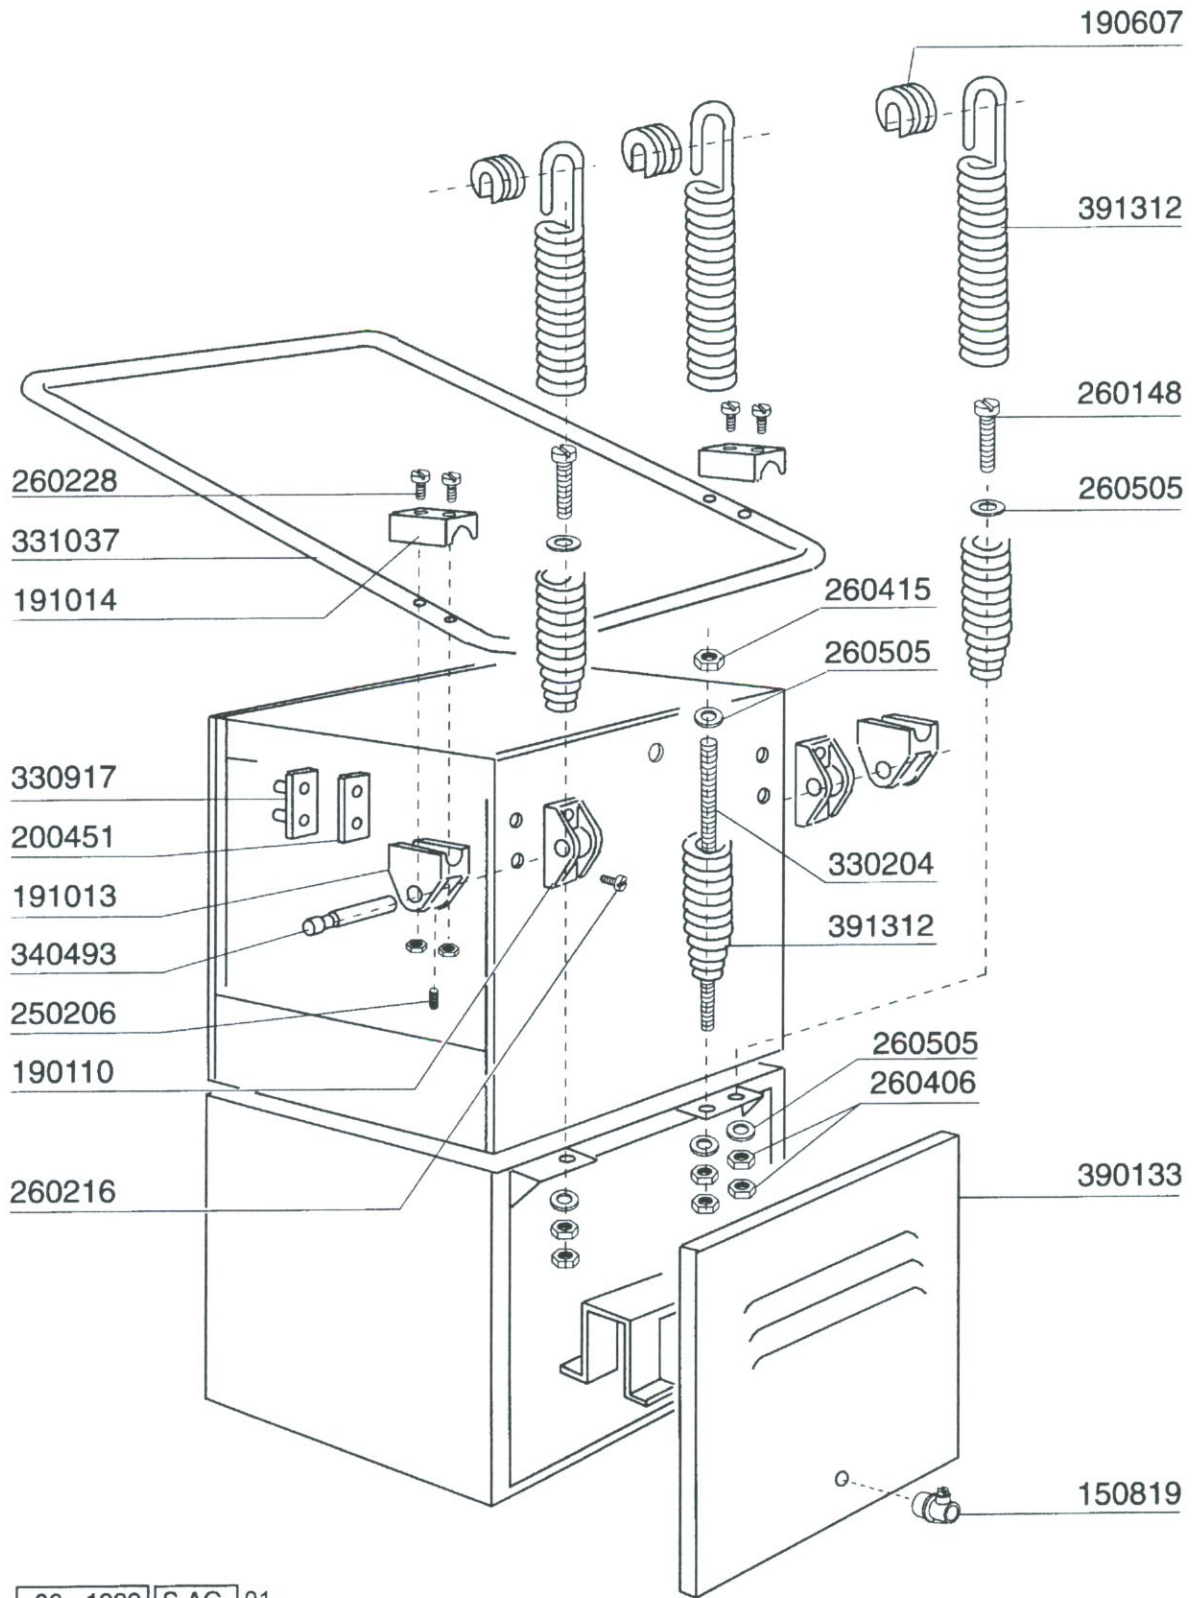

LP360 - Table 3 - Handle