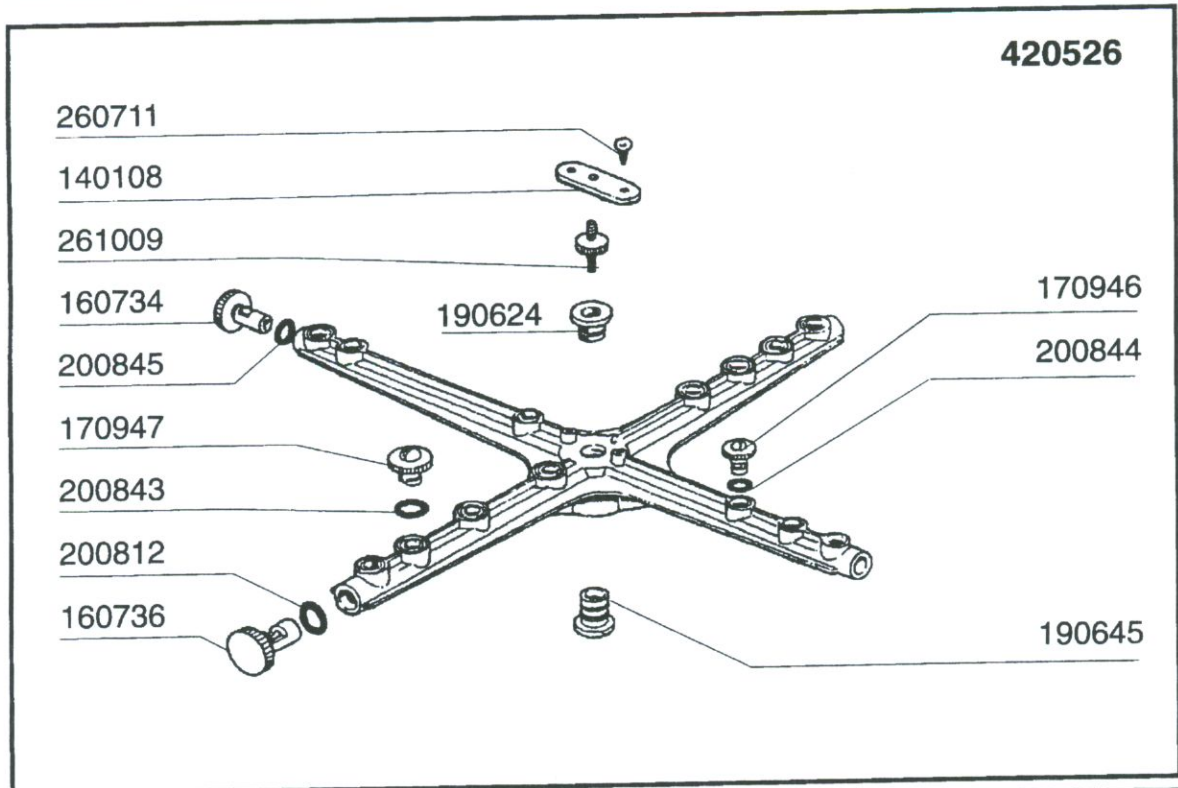

LP360 - Table 8 - Wash arm