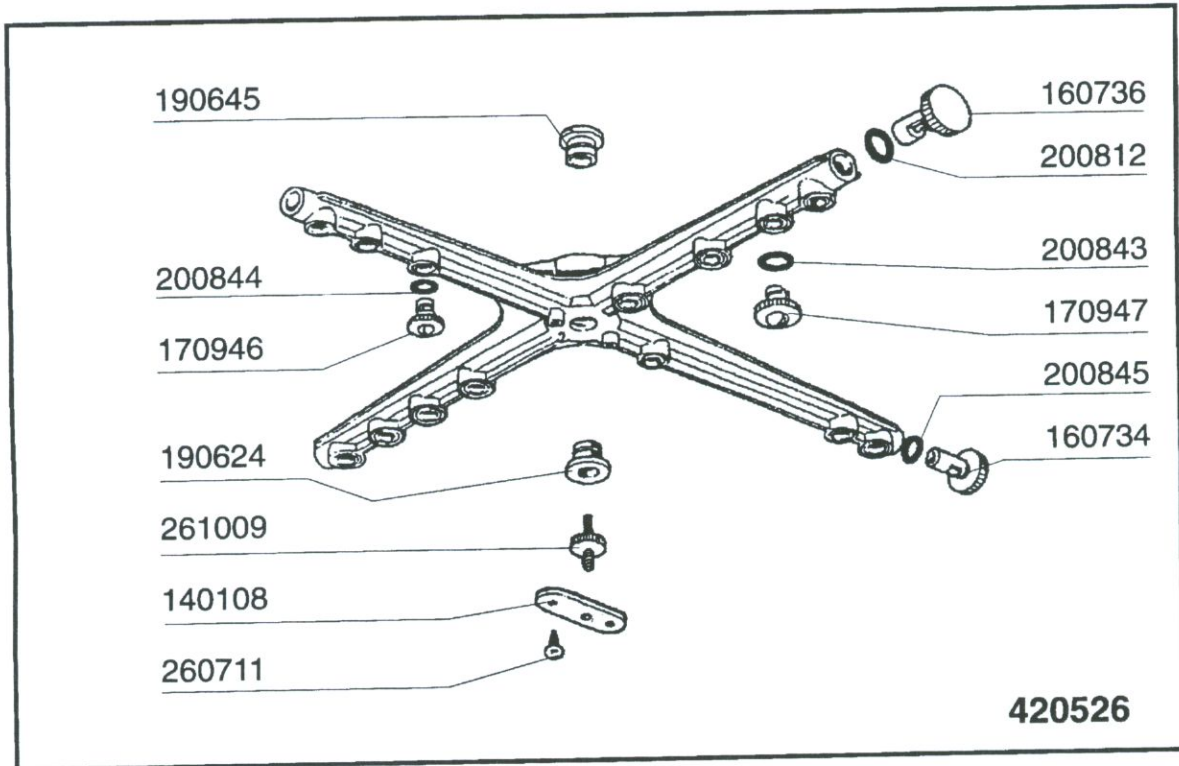

LP360 - Table 8 - Wash arm