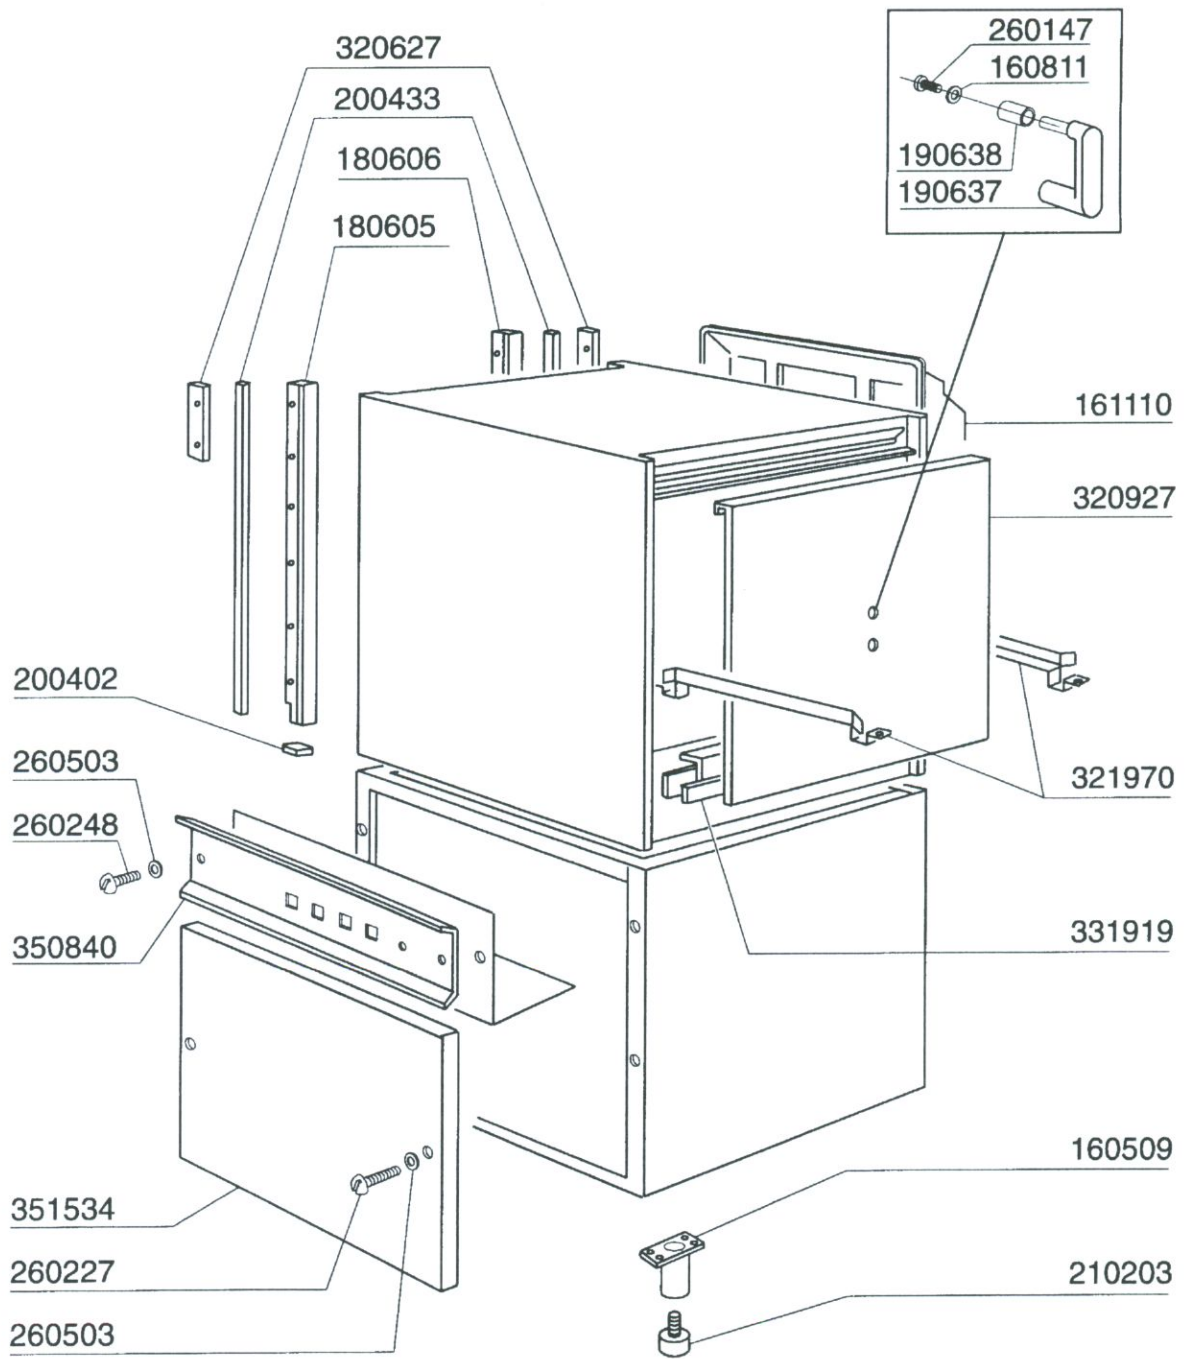

PARTI DI RICAMBIO
PIECES DETACHEES
SPARE PARTS
ERSATZTEILE
LISTA DE RECAMBIOS

LP 360

3/94

06 - 1999 | S. AG.

**LP360 - Table 1 - Hood
List of pieces**

Code	Description	Price
160509	Foot Support	
160811	Washer F2 18x8.5x1 Algof	
161110	Back Cover S90-c85-140	
180605	Right Guide F. Door C30-70	
180606	Left Guide F. Door C30-70	
190637	Guide For Door "c"	
190638	Roller For "c" Door Guide	
200402	Self-adhes.rubb.sponge Strips 25x4	
200433	Spongy Rubber Rect. 6x2,5 Adhesive	
210203	Rubber Foot 30 Mm	
260147	Screw Te 8x12 Special	
260227	M5 X 30 Mushroom Head Screw	
260248	Special Screw Tb 5x12	
260503	Stainl.steel Flat Washer D5 Uni6592	
320627	Fixing Plate F.guides C30-70	
320927	Door C30 C70	
321970	Guide	
331919	Splash Guard For C75 (new Hood)	
350840	Plate Support C70-c85-c140	
351534	Front Panel	

LP360 - Table 2 - Tank

**LP360 - Table 3 - Handle
List of pieces**

Code	Description	Price
150819	Cable Holder Pg16 With Hole	
190110	Support Handle C30 Black	
190607	Handle Bush C30-70	
191013	Hinge F. Support C30-c70	
191014	Flange F. Handle C30-70	
200451	Gasket Counterfl.c30 30x100x3	
250206	Grub Screw D.6	
260148	Screw Te 8x130	
260216	Screw Tcp 6x20	
260228	Stainl.st Special Screw 6x42 304	
260406	Nut 8ma	
260415	Stainless Steel Self-locking Nut 8m	
260505	Stainl.steel Flat Washer D8 Uni6592	
330204	Spring Hook C85/140 Te 8x160	
330917	Counter Flange F.handle Supp.c30-70	
331037	Handle C95-155-165 Isolated	
340493	Pin F. Hinge C30	
390133	Back Panel C70	
391312	Spring Handle C30-c70	