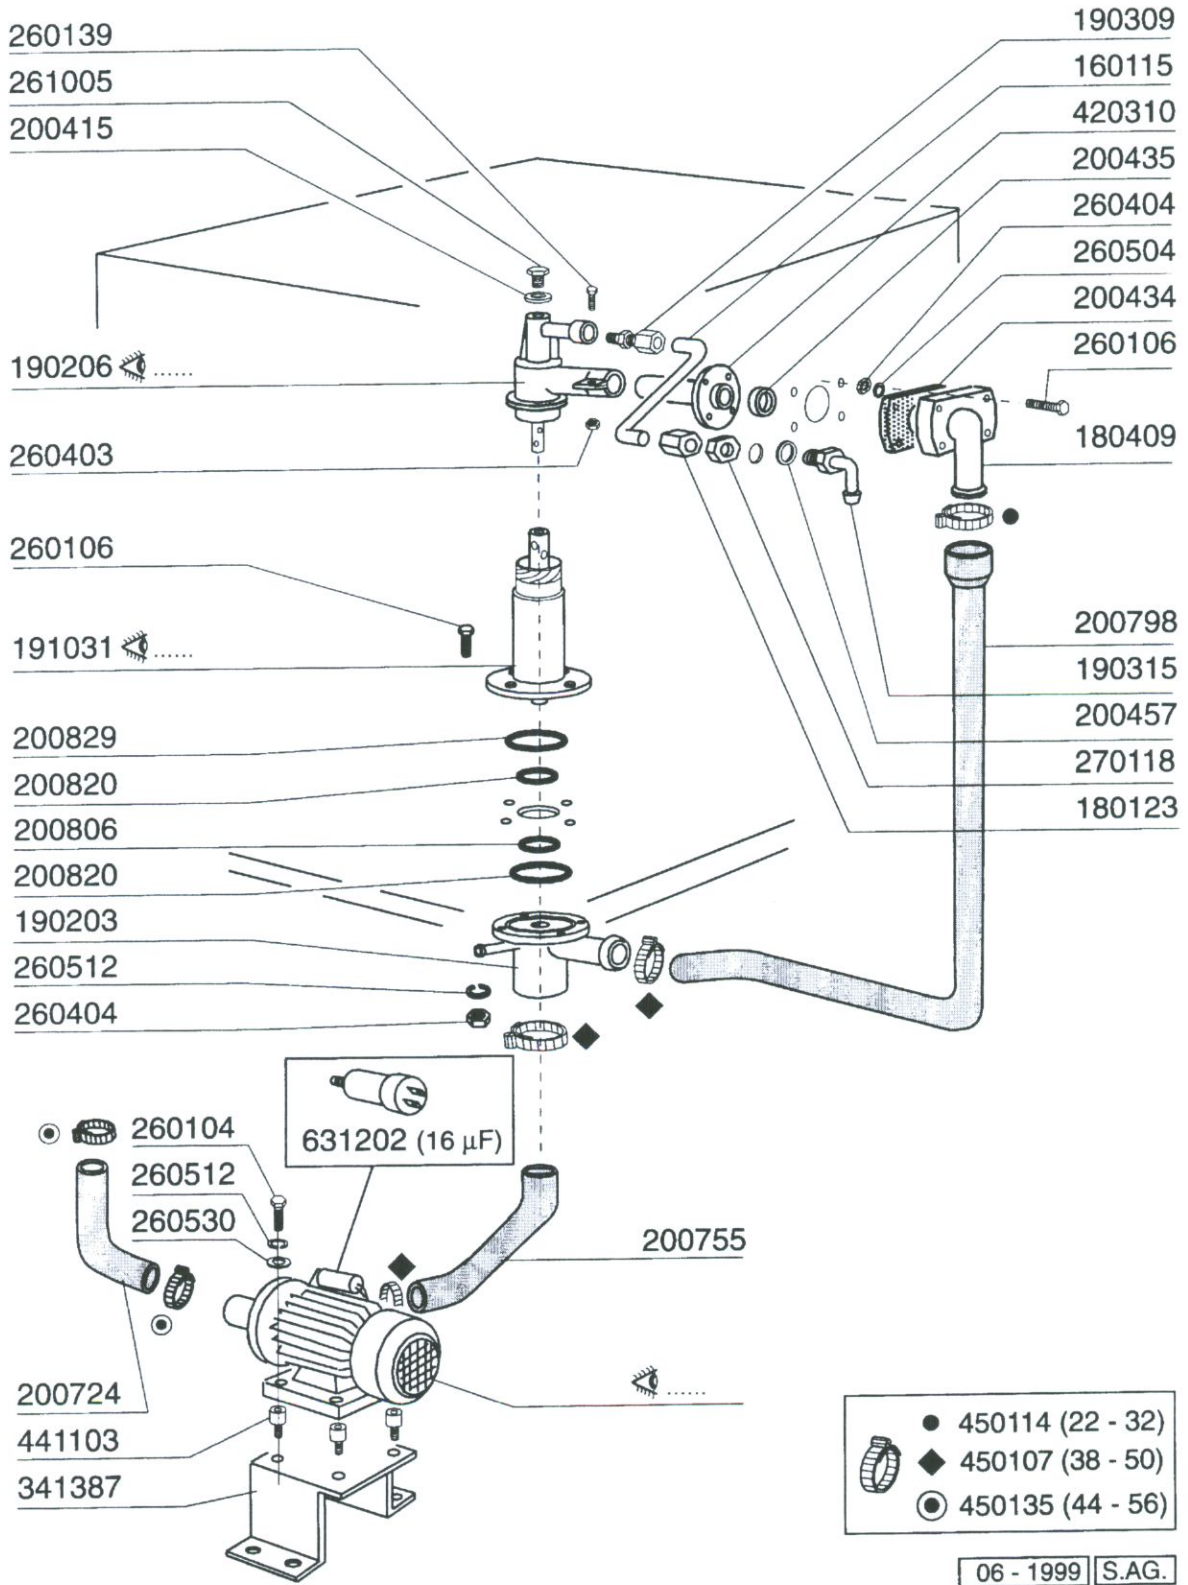

**LP360 - Hood machines
Table list**

1	Hood
2	Tank
3	Handle
4	Washing
5	Pump
6	Rinse assembly
7	Control box
8	Wash arm
9	Wash and rinse arm
10	Rinse aid injector