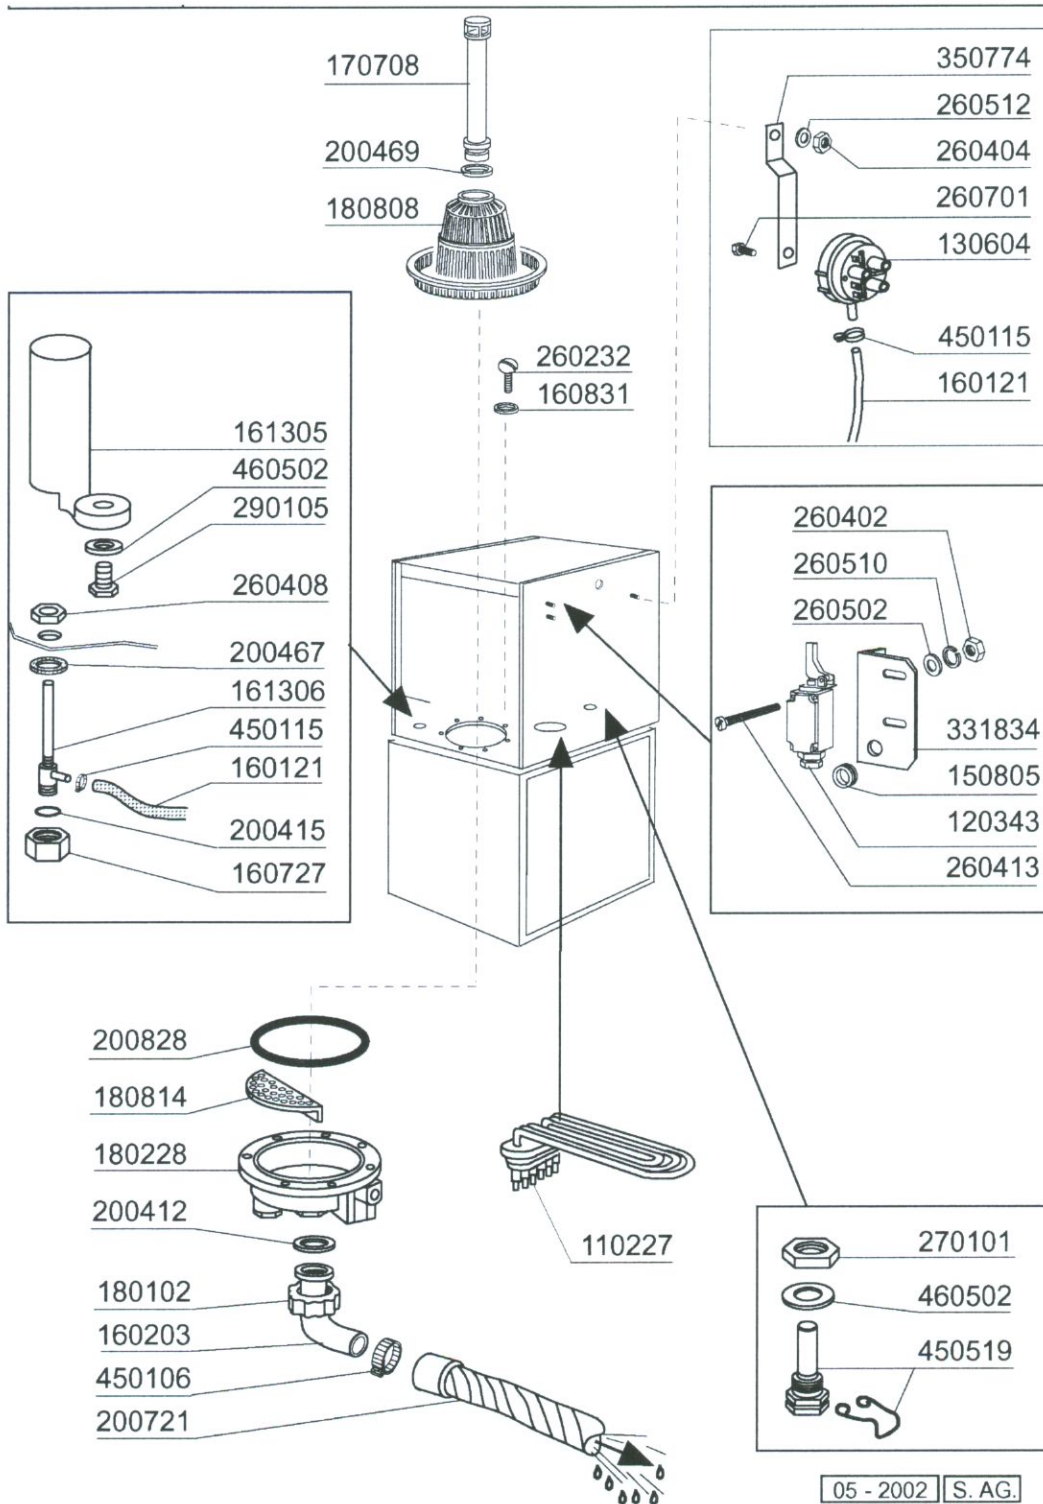

LP360 - Table 2 - Tank