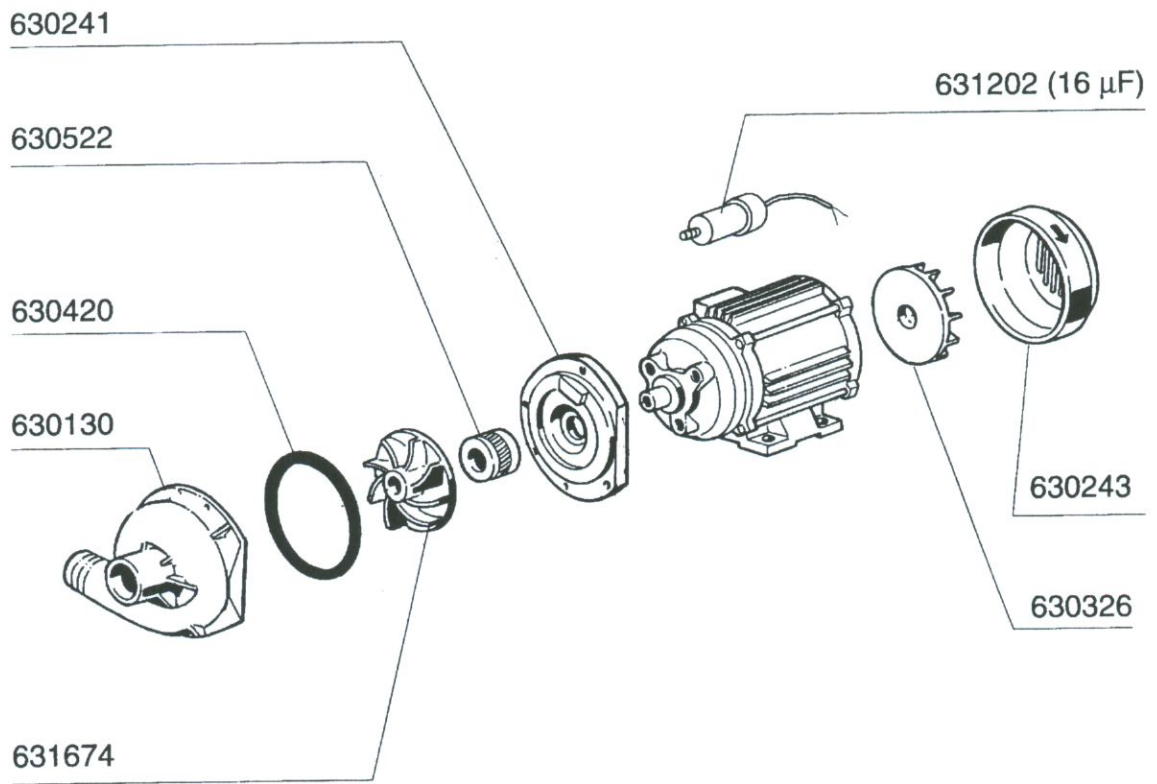

100727 (230 V 50 Hz)
HP 1 - Kw 0,75 (FM 4023)