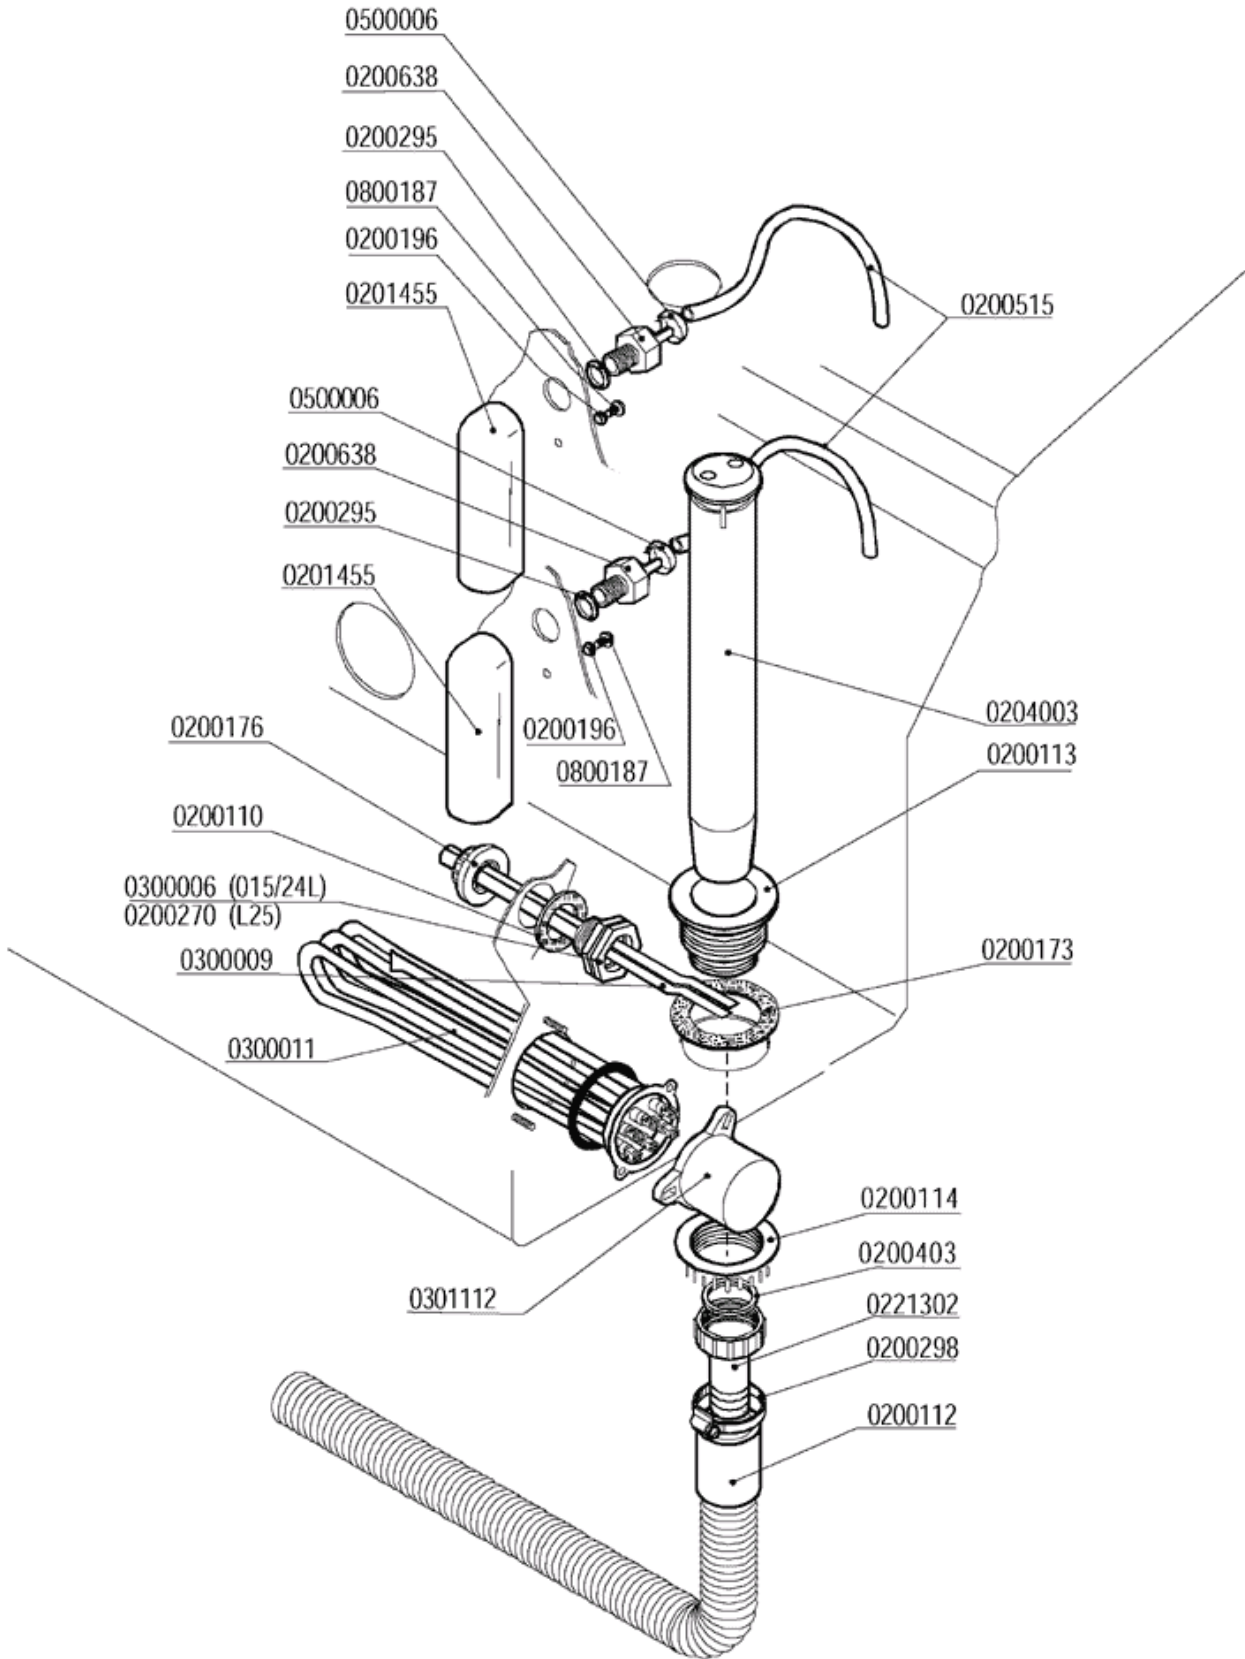

- 1 - WASH COMPONENTS
- 2 - TANK COMPONENTS
- 3 - RINSE COMPONENTS
- 4 - RINSE COMPONENTS
- 5 - CONTROL BOX
- 6 - LIFTING COMPONENTS
- 7 - DRAIN PUMP PARTS
- 8 - HOOD
- 9 - DISPENSERS

1 - WASH COMPONENTS

CODE	DESCRIPTION
0200005	CLAMP 50-70
0200056	OR 144 DRAINS 1"¼
0200078	DRAIN UNION 1"1/4X32 2121 RIF.21+22 8121
0200080	RING NUT 1"¼ 2190 PA
0200097	RUBBER JOINT 105X45X3 4H
0200099	NYLTITE JOINT M8
0200131	RADIOR SLEEVE 30X100 F 1854-94
0200164	CLAMP 32-50
0200298	CLAMP 25-40
0200403	FLAT JOINT 38X27X2 3794
0201458	COUPLING FLANGE 1"¼ D.110
0201506	JOINT 100X100XSP.3 F.72 3451
0201804	WASHING AND RINSING MANIFOLD L25
0201805	WASHING ROD L25-L20VS 5466
0201913	EXT.STAINLESS STEEL SUCTION FLANGE L25
0201914	SLEEVE RADIOR 60 H.50 4667
0201919	REDUCED SLEEVE ELLE 4666 60X43X150
0202103	WASH ARM BOSS D.18 4H NSF
0202120	WASH ARM BOSS D.22 4H NSF
0202209	SUCTION FILTER MATIC-ELLE
0301254	S.S. WASH PUMP HP 1,5 DWO150
0301257	S.S. WASH PUMP HP 1,5 DWO150 MONO
0400152	STRAINER DRAWER 015/24L-L25 1812-94
0406032	SUCTION FILTER BEARING MATIC/L 3153
0500501	WASH ARM 540/8H NSF 3493
0800016	SCREW TEM8X40 STAINLESS STEEL
0800052	TEFLON WASHER 57X42X2
0800066	S.S. GROWER WASHER
0800093	SELFLOCKING GALVANIZED NUT M8
0800107	BRASS FLAT RING
0800163	S.S.POELIER SCREW M6X10
0800186	S.S. CAP NUT M6
0800619	M8X20 2,2MM HEAD SCREW
0800686	NYLON WASHER 50X22.2X2 2782-96
0800901	WASH ARM S.S.WASHER 50X22,2 2781
0800902	S.S.WASH ARM WASHER L25 2987 D.18