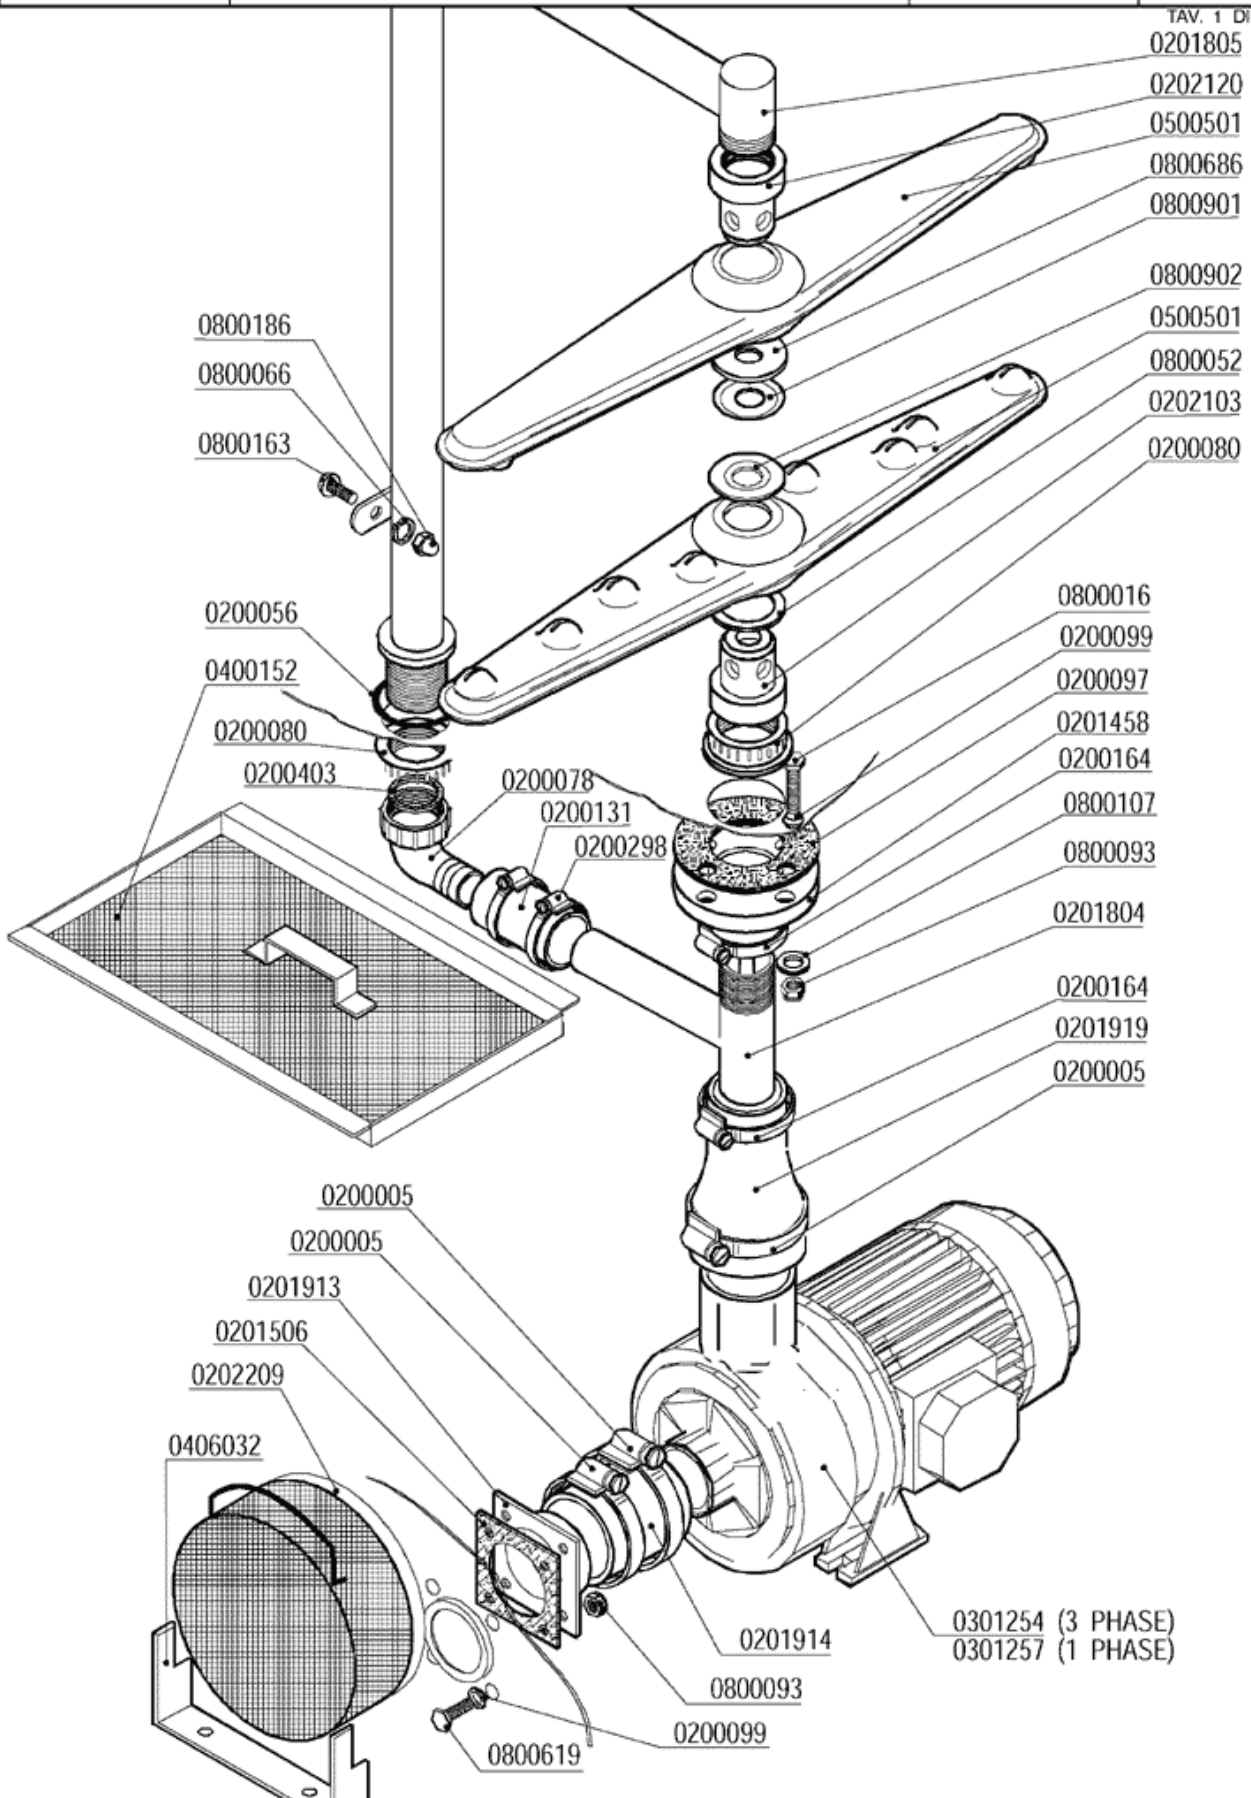

- 1 - WASH COMPONENTS
- 2 - TANK COMPONENTS
- 3 - RINSE COMPONENTS
- 4 - RINSE COMPONENTS
- 5 - CONTROL BOX
- 6 - LIFTING COMPONENTS
- 7 - DRAIN PUMP PARTS
- 8 - HOOD
- 9 - DISPENSERS

1 - WASH COMPONENTS

CODE	DESCRIPTION
0200005	CLAMP 50-70
0200056	OR 144 DRAINS 1"¼
0200078	DRAIN UNION 1"1/4X32 2121 RIF.21+22 8121
0200080	RING NUT 1"¼ 2190 PA
0200097	RUBBER JOINT 105X45X3 4H
0200099	NYLTITE JOINT M8
0200131	RADIOR SLEEVE 30X100 F 1854-94
0200164	CLAMP 32-50
0200298	CLAMP 25-40
0200403	FLAT JOINT 38X27X2 3794
0201458	COUPLING FLANGE 1"¼ D.110
0201506	JOINT 100X100XSP.3 F.72 3451
0201804	WASHING AND RINSING MANIFOLD L25
0201805	WASHING ROD L25-L20VS 5466
0201913	EXT.STAINLESS STEEL SUCTION FLANGE L25
0201914	SLEEVE RADIOR 60 H.50 4667
0201919	REDUCED SLEEVE ELLE 4666 60X43X150
0202103	WASH ARM BOSS D.18 4H NSF
0202120	WASH ARM BOSS D.22 4H NSF
0202209	SUCTION FILTER MATIC-ELLE
0301254	S.S. WASH PUMP HP 1,5 DWO150
0301257	S.S. WASH PUMP HP 1,5 DWO150 MONO
0400152	STRAINER DRAWER 015/24L-L25 1812-94
0406032	SUCTION FILTER BEARING MATIC/L 3153
0500501	WASH ARM 540/8H NSF 3493
0800016	SCREW TEM8X40 STAINLESS STEEL
0800052	TEFLON WASHER 57X42X2
0800066	S.S. GROWER WASHER
0800093	SELFLOCKING GALVANIZED NUT M8
0800107	BRASS FLAT RING
0800163	S.S.POELIER SCREW M6X10
0800186	S.S. CAP NUT M6
0800619	M8X20 2,2MM HEAD SCREW
0800686	NYLON WASHER 50X22.2X2 2782-96
0800901	WASH ARM S.S.WASHER 50X22,2 2781
0800902	S.S.WASH ARM WASHER L25 2987 D.18