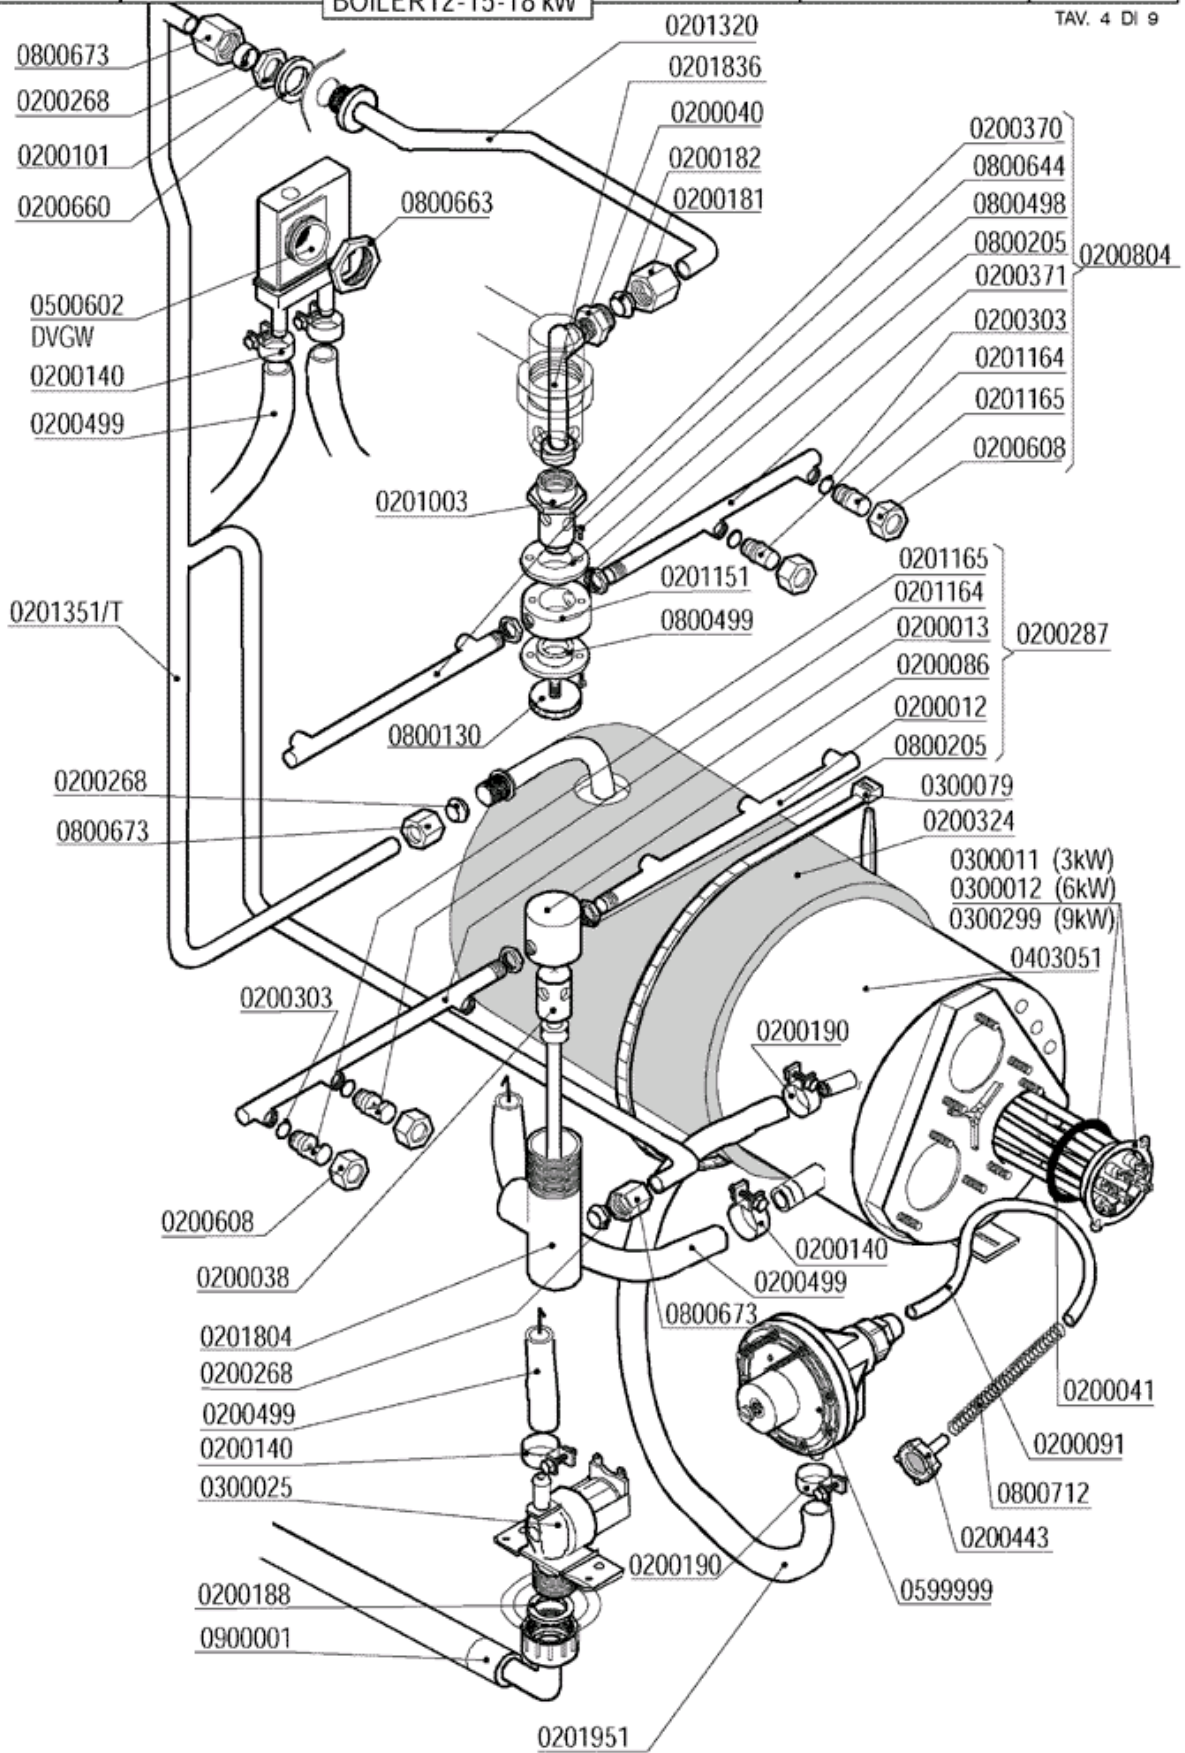

BOILER12-15-18 kW