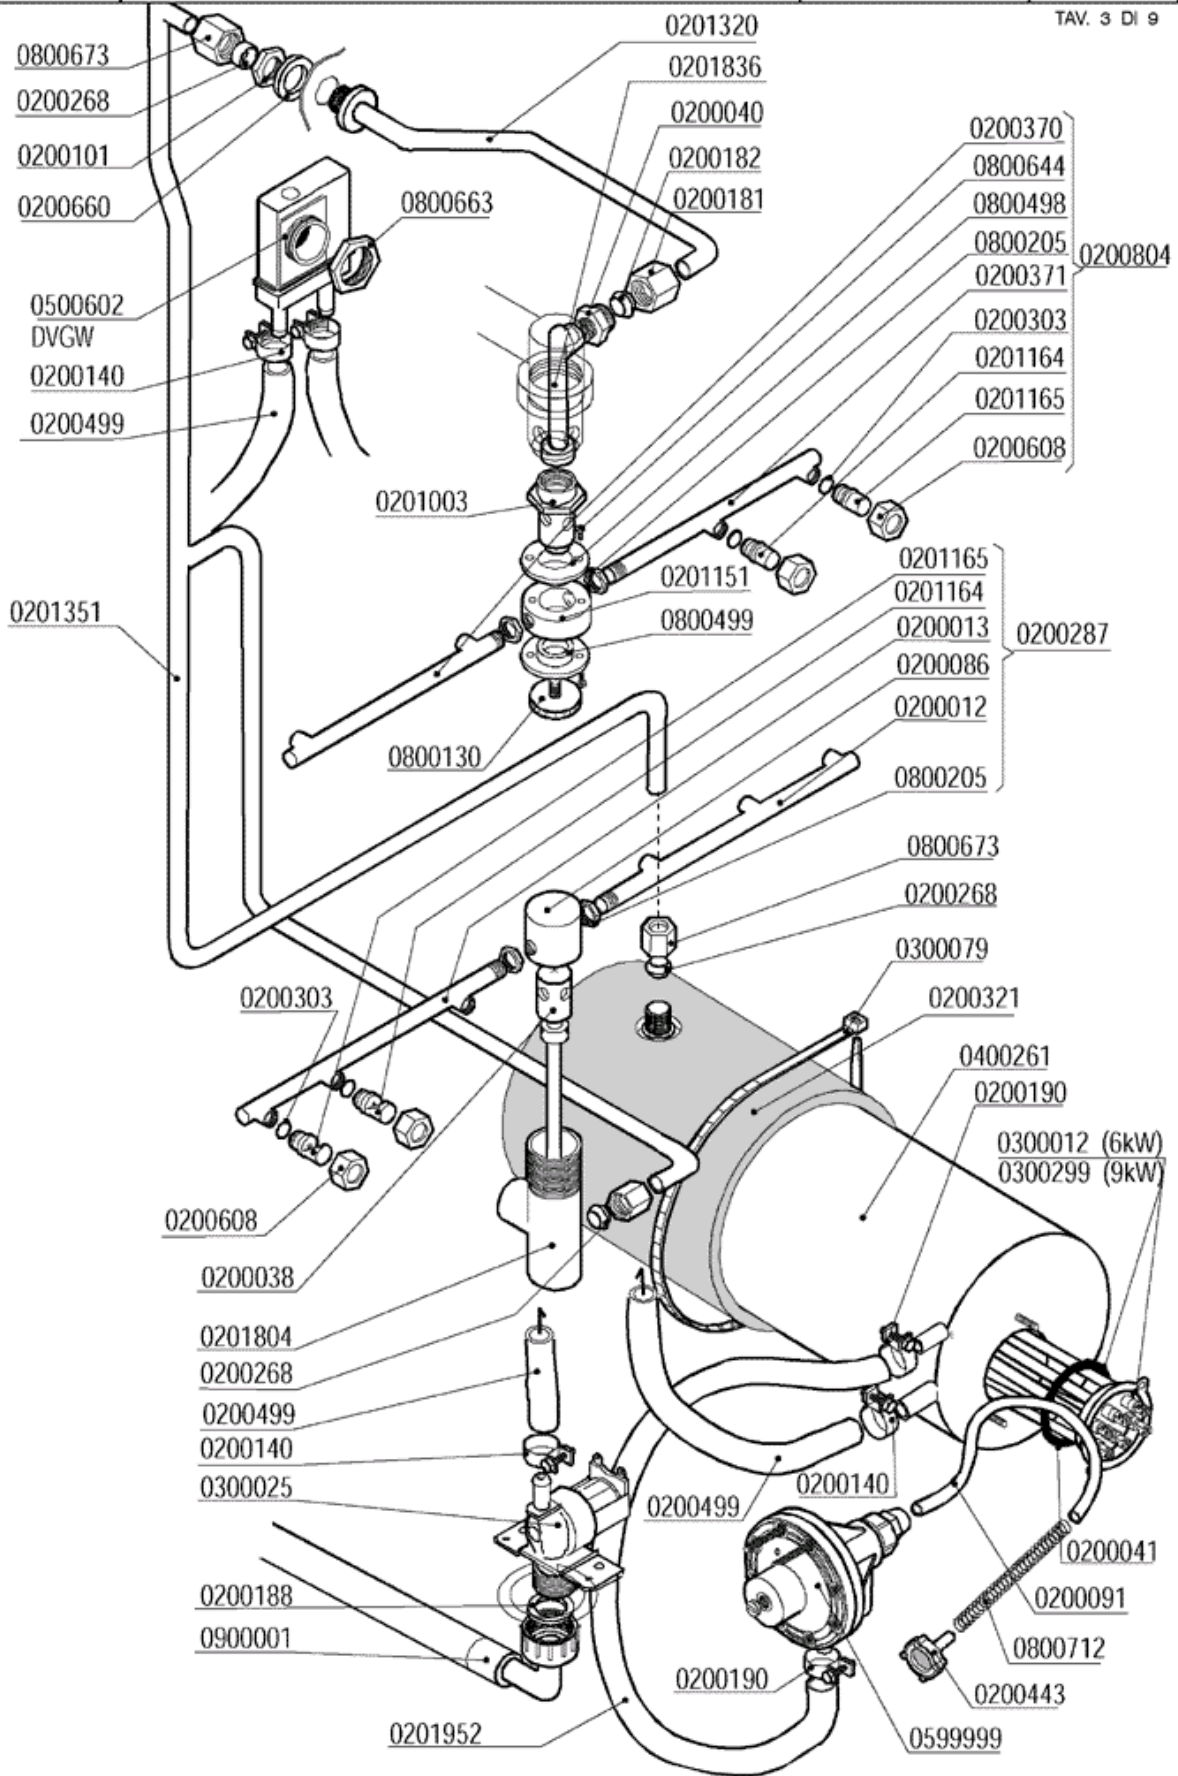

CODE	DESCRIPTION
0200005	CLAMP 50-70
0200056	OR 144 DRAINS 1"¼
0200078	DRAIN UNION 1"1/4X32 2121 RIF.21+22 8121
0200080	RING NUT 1"¼ 2190 PA
0200097	RUBBER JOINT 105X45X3 4H
0200099	NYLTITE JOINT M8
0200131	RADIOR SLEEVE 30X100 F 1854-94
0200164	CLAMP 32-50
0200298	CLAMP 25-40
0200403	FLAT JOINT 38X27X2 3794
0201458	COUPLING FLANGE 1"¼ D.110
0201506	JOINT 100X100XSP.3 F.72 3451
0201804	WASHING AND RINSING MANIFOLD L25
0201805	WASHING ROD L25-L20VS 5466
0201913	EXT.STAINLESS STEEL SUCTION FLANGE L25
0201914	SLEEVE RADIOR 60 H.50 4667
0201919	REDUCED SLEEVE ELLE 4666 60X43X150
0202103	WASH ARM BOSS D.18 4H NSF
0202120	WASH ARM BOSS D.22 4H NSF
0202209	SUCTION FILTER MATIC-ELLE
0301254	S.S. WASH PUMP HP 1,5 DWO150
0301257	S.S. WASH PUMP HP 1,5 DWO150 MONO
0400152	STRAINER DRAWER 015/24L-L25 1812-94
0406032	SUCTION FILTER BEARING MATIC/L 3153
0500501	WASH ARM 540/8H NSF 3493
0800016	SCREW TEM8X40 STAINLESS STEEL
0800052	TEFLON WASHER 57X42X2
0800066	S.S. GROWER WASHER
0800093	SELFLOCKING GALVANIZED NUT M8
0800107	BRASS FLAT RING
0800163	S.S.POELIER SCREW M6X10
0800186	S.S. CAP NUT M6
0800619	M8X20 2,2MM HEAD SCREW
0800686	NYLON WASHER 50X22.2X2 2782-96
0800901	WASH ARM S.S.WASHER 50X22,2 2781
0800902	S.S.WASH ARM WASHER L25 2987 D.18

2 - TANK COMPONENTS

CODE	DESCRIPTION
0200110	FLAT JOINT 31X21X2
0200112	DRAIN HOSE D.28 C/317
0200113	DRAIN 007 REF.18
0200114	NUT 2" DRAIN PLUG 2190
0200173	RUBBER JOINT 75X58X2 REF.19
0200176	NUT ½" 2190
0200196	NYLTITE JOINT M3
0200270	DOUBLE SHEATH ½" ES25 7X8X120
0200295	NYLTITE JOINT M12
0200298	CLAMP 25-40
0200403	FLAT JOINT 38X27X2 3794
0200515	LEVEL SWITCH HOSE 4,2X10,4
0200638	RUBBER PIPE FITTING FOR AIR TRAP D.6ELLE
0201455	FRONT AIR TRAP L=85MM
0204003	S.S.OVERFLOW L25 45X360 4377
0221302	STRAIGHT DRAIN UNION 1"¼X32 PA
0300006	S.S.THERMOSTAT SHEATH
0300009	CLUTCH SPRING REF.134
0300011	ELEMENT WITH S.S. FLANGE
0301112	COVER FOR HEATER 1 ELEMENT 3X6MM
0500006	CLAMP CLIC 11,5-13,5
0800187	S.S. SCREW ATFTCTCR 3,9X9,5