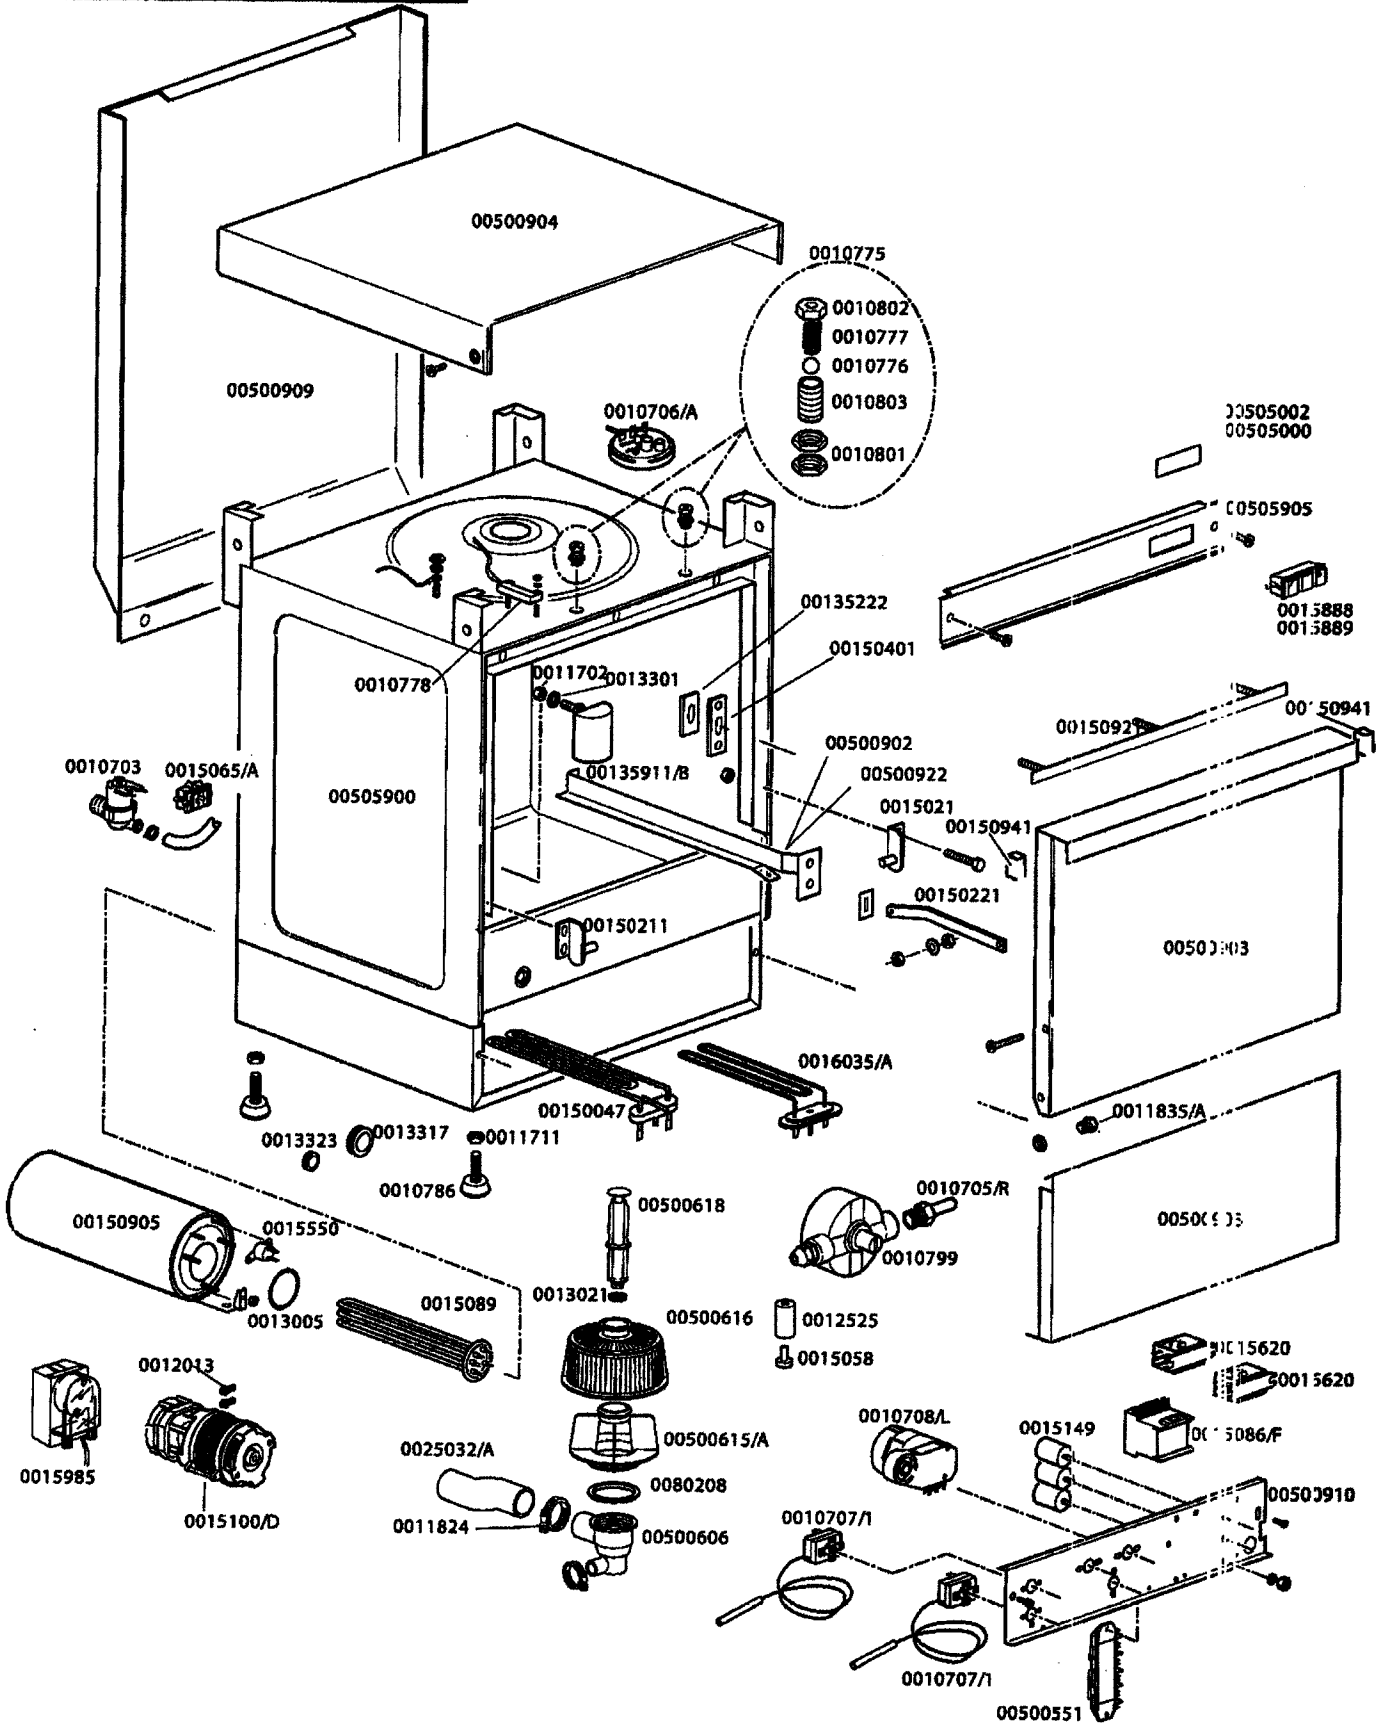

PL50

	TAVOLA	REV
	Kn6510	00
N-50		

	TAVOLA	REV
	Kn6530	00
N-50		

CODICE	DESCRIZIONE	CODICE	DESCRIZIONE
0010703	Single enter solenoid valve	00500903	Lower door
0010705/R	D.8 pipe fitting	0011806	25/40 Stainless steel clamps
0010706/A	EL pressure switch	0011807	12/20 Stainless steel clamps
0010707/1	Thermostat	0015098	Double solenoid valve
0010708/L	Rapid timer 120" 230 V 50Hz	0015101	220/240 V Drain pump
0010775	Brass door hook	0015123	Detergent elbow injector
0010776	D.9,52 Stainless steel ball	0015131	Rony flex coupling 30.450
0010777	Spring for door hook	0015889	Empty warning - Temp - Empty Q grey
0010778	Reed magnetic microswitch	0016047	16A tripolar relay 230 V 50/60 Hz
0010788	M10x25 D.40 small blk foot	0016065	Salt container
0010799	Shining prod.dosing device T1000	0016066	1 Liter 4 element decalcifier
0010801	Door jack nut	0016067/A	OR for salt container plug
0010802	Door jack locknut	0016067/B	Salt container gasket
0010803	Door jack body	0016067/C	Salt container ferrula
0011702	M8 stainless steel nut	0016067/D	Salt container plug
0011711	M10 zinc plated nut	0016070	CFD Complete non return valve
0011807	12/20 stainless steel clamps	0016082	Funnel
0011824	50/70 clamps	00500904	Cover
0011835/A	Brass bush	00500909	Back panel
0012013	Rubber holder 3/8"M	00500910	Control Panel
0013005	OR-151 Gasket	00500922	Left guide for basket
0013021	DEM 40 gasket	00505000	Silksreen processed grill
0013301	14x8x1,5 gasket	00505002	Neutral Silksreen processed grill
0013317	D.40 Rubber cable-pass	00505900	Complete body
0013323	D.13 Rubber cable-pass	0080208	95x75x3 gasket
00135222	Door hinge ledge		
00135911/B	Complete grey air trap L=75mm		
00150047	Tank heating element 2700W		
00150210	Right hinge door		
00150211	Left hinge door		
00150221	Door rod		
00150401	Guide for bent rod		
0015065/A	Cable fastener with screw		
0015086	230v 50/60 Hz remote control switch		
0015086/F	Contactore 230V 50/60 Hz 4c faston		
0015089	4,5 Kw boiler heating element		
00150905	Boiler		
00150921	Gasket door for angle bar		
00150940	Right plug for inox handle		
00150941	Left plug for inox handle		
0015100/D	Booster pump 220/240 V 50Hz		
0015149	Low noise filter F3		
0015550	Conveyor safety thermostat		
0015620	16A bipolar relay		
0015888	Start warning light - grey Q 0/1 switch		
0015985	Adjustable electric detergent dispenser		
0016035/A	Tank heating element		
0025032/A	Coupling for suction		
00500410	Support control panel		
00500551	6 poles FV122 terminal board		
00500606	Right floor drain		
00500615/A	Adapter hook for filter		
00500616	Filter for suction		
00500618	Overflow		
00500901	Complete door		
00500902	Right guide for baskets		