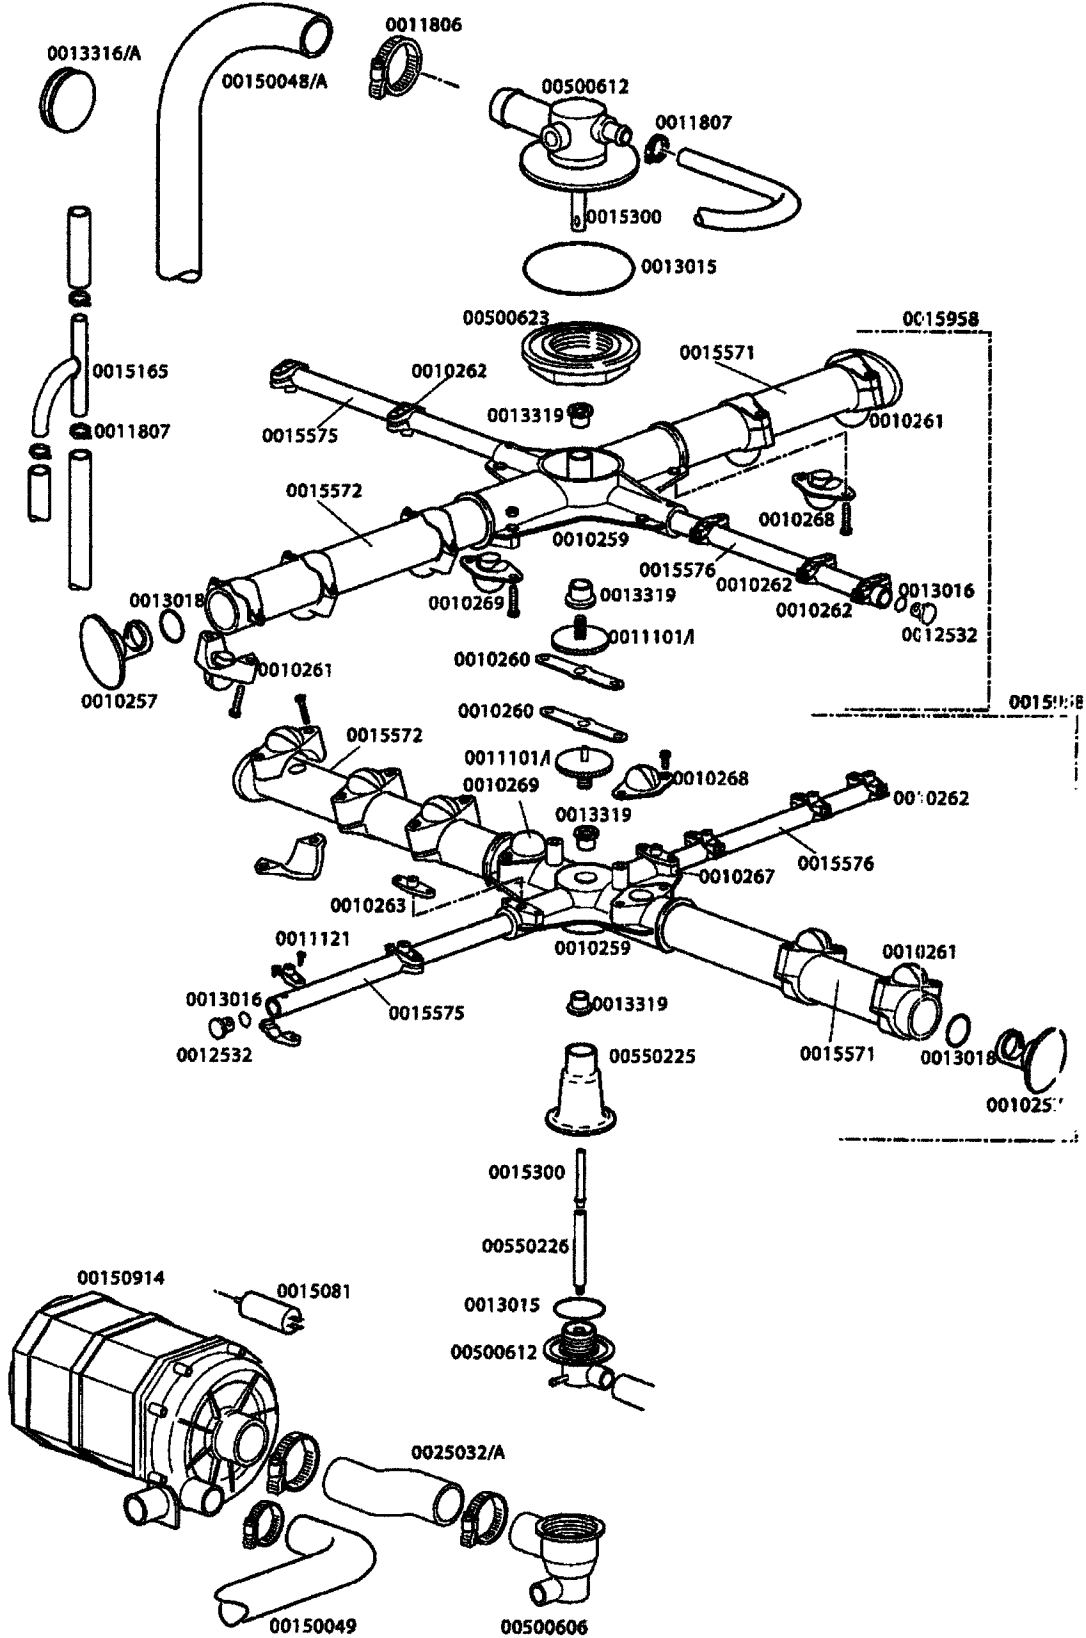

PL50

	TAVOLA	REV
	Kn6510	00
N-50		

	TAVOLA	REV
	Kn6530	00
N-50		

CODICE	DESCRIZIONE	CODICE	DESCRIZIONE
0010703	Single enter solenoid valve	00500903	Lower door
0010705/R	D.8 pipe fitting	0011806	25/40 Stainless steel clamps
0010706/A	EL pressure switch	0011807	12/20 Stainless steel clamps
0010707/1	Thermostat	0015098	Double solenoid valve
0010708/L	Rapid timer 120" 230 V 50Hz	0015101	220/240 V Drain pump
0010775	Brass door hook	0015123	Detergent elbow injector
0010776	D.9,52 Stainless steel ball	0015131	Rony flex coupling 30.450
0010777	Spring for door hook	0015889	Empty warning - Temp - Empty Q grey
0010778	Reed magnetic microswitch	0016047	16A tripolar relay 230 V 50/60 Hz
0010788	M10x25 D.40 small blk foot	0016065	Salt container
0010799	Shining prod.dosing device T1000	0016066	1 Liter 4 element decalcifier
0010801	Door jack nut	0016067/A	OR for salt container plug
0010802	Door jack locknut	0016067/B	Salt container gasket
0010803	Door jack body	0016067/C	Salt container ferrula
0011702	M8 stainless steel nut	0016067/D	Salt container plug
0011711	M10 zinc plated nut	0016070	CFD Complete non return valve
0011807	12/20 stainless steel clamps	0016082	Funnel
0011824	50/70 clamps	00500904	Cover
0011835/A	Brass bush	00500909	Back panel
0012013	Rubber holder 3/8"M	00500910	Control Panel
0013005	OR-151 Gasket	00500922	Left guide for basket
0013021	DEM 40 gasket	00505000	Silksreen processed grill
0013301	14x8x1,5 gasket	00505002	Neutral Silksreen processed grill
0013317	D.40 Rubber cable-pass	00505900	Complete body
0013323	D.13 Rubber cable-pass	0080208	95x75x3 gasket
00135222	Door hinge ledge		
00135911/B	Complete grey air trap L=75mm		
00150047	Tank heating element 2700W		
00150210	Right hinge door		
00150211	Left hinge door		
00150221	Door rod		
00150401	Guide for bent rod		
0015065/A	Cable fastener with screw		
0015086	230v 50/60 Hz remote control switch		
0015086/F	Contactore 230V 50/60 Hz 4c faston		
0015089	4,5 Kw boiler heating element		
00150905	Boiler		
00150921	Gasket door for angle bar		
00150940	Right plug for inox handle		
00150941	Left plug for inox handle		
0015100/D	Booster pump 220/240 V 50Hz		
0015149	Low noise filter F3		
0015550	Conveyor safety thermostat		
0015620	16A bipolar relay		
0015888	Start warning light - grey Q 0/1 switch		
0015985	Adjustable electric detergent dispenser		
0016035/A	Tank heating element		
0025032/A	Coupling for suction		
00500410	Support control panel		
00500551	6 poles FV122 terminal board		
00500606	Right floor drain		
00500615/A	Adapter hook for filter		
00500616	Filter for suction		
00500618	Overflow		
00500901	Complete door		
00500902	Right guide for baskets		