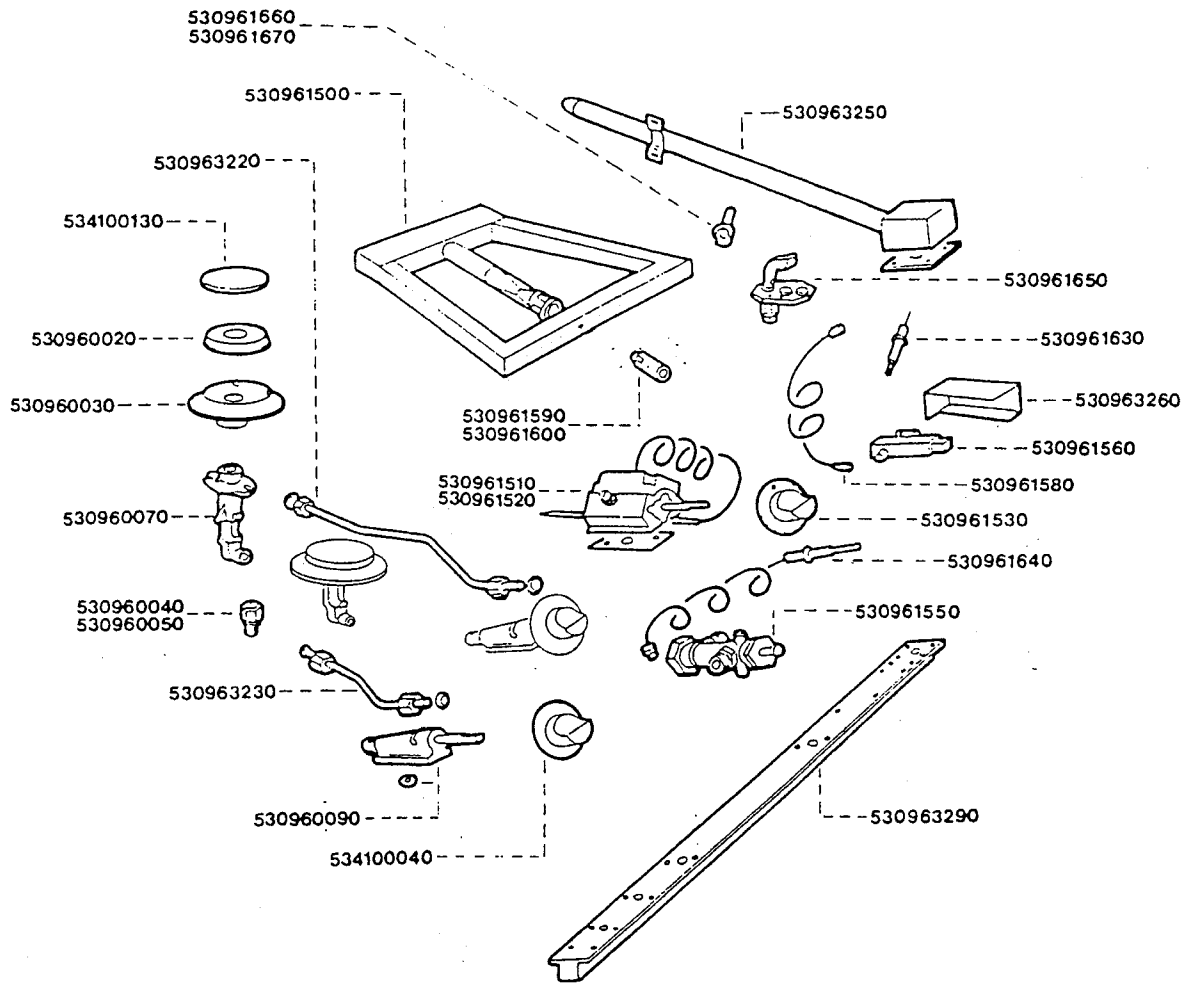

Code	No.	Description
5C	530960010	Burner Cap
10C	530960020	Burner Ring
6C	530960030	Burner Support
1B	530960040	Injector — Nat. Gas
1B	530960050	Injector — L.P. Gas
2C	530960070	Burner Venturi
6C	530960090	Control Cock — Top Burner
6B	530960100	Control Knob
12H	530961500	Fryplate Burner
12G	530961510	Thermostat c/w Gasket — Nat. Gas
12G	530961520	Thermostat c/w Gasket — L.P. Gas
6B	530961530	Thermostat Knob
9F	530961550	Flame Failure Valve
9D	530961560	Igniter
3B	530961580	Electrode Lead
1B	530961590	Fryplate Injector — Nat. Gas
1B	530961600	Fryplate Injector — L.P. Gas
10A	530961630	Electrode c/w Pilot
2D	530961640	Thermocouple

Code	No.	Description
7D	530961650	Pilot Burner
1B	530961660	Pilot Burner Injector — Nat. Gas
1B	530961670	Pilot Burner Injector — L.P. Gas
9C	530963220	Rear Burner Pipe c/w Nut
8C	530963230	Front Burner Pipe c/w Nut
10D	530963250	Inlet Pipe Assembly
3B	530963260	Igniter Heat Shield
11D	530963290	Float Rail