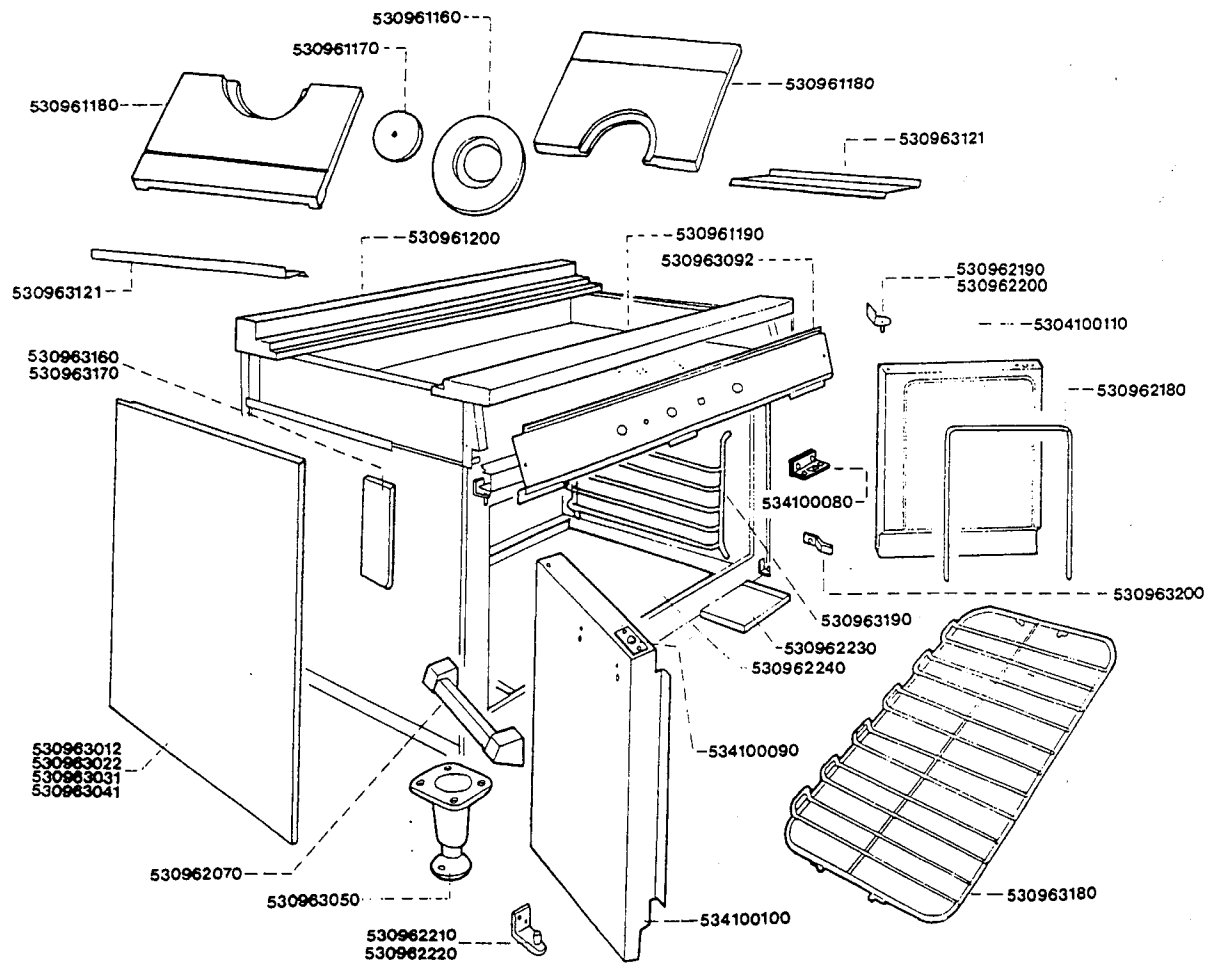

Code	No.	Description	Code	No.	Description
10D	530961160	Ring — Solid Top	4D	530963092	Control Panel
12C	530960170	Cup — Solid Top	10C	530963121	Side Drip Shed
3G	530961180	Hob Filling — Solid Top	12C	530963160	Cheek — Left Hand
1F	530961190	Front Hob Rail	12C	530963170	Cheek — Right Hand
7F	530961200	Rear Hob Rail	1E	530963180	Oven Grid Shelf
2B	530962170	Door Handle c/w Gaskets	10C	530963190	Oven Shelf Hanger
10C	530962180	Door Seal Set	6A	530963200	Oven Hanger Bracket
5C	530962190	Hinge — Top, Left Hand	4A	530963210	Protection Pin
5C	530962200	Hinge — Top, Right Hand	1B	534100080	Door Catch Keeper
5C	530962210	Hinge — Bottom, Left Hand	2C	534100090	Door Catch
5C	530962220	Hinge — Bottom, Right Hand	12K	534100100	Door Assembly — Left Hand
3E	530962230	Oven Drip Tray	8K	534100110	Door Assembly — Right Hand
11F	530962240	Oven Bottom Plate			
5G	530963012	Outer Side — Left Hand; S/S			
5G	530963022	Outer Side — Right Hand; S/S			
1F	530963031	Outer Side — Left Hand; Black			
1F	530963041	Outer Side — Right Hand; Black			
9B	530963050	Leg c/w Adjustable Foot