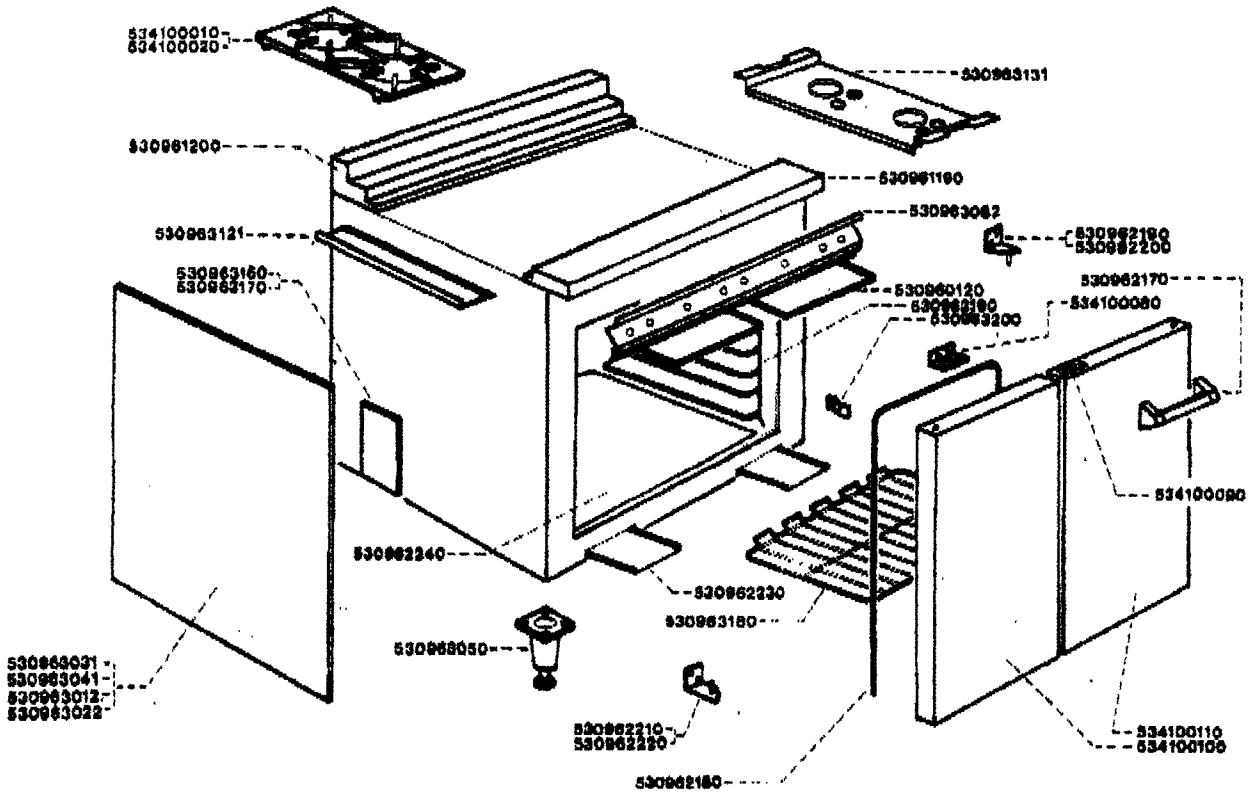

Code	No.	Description
3F	530962010	Oven Burner
1B	530962020	Oven Injector — Nat. Gas
1B	530962030	Oven Injector — L.P. Gas
6B	530962070	Thermostat Knob
9F	530962080	Flame Failure Valve
9D	530962090	Igniter
8B	530962100	Electrode
3B	530962110	Electrode Lead Assembly
9B	530962120	Earth Pin
5C	530962140	Thermocouple
10D	530963250	Inlet Pipe Assembly c/w Gasket
1E	530963320	Governor
3G	534100060	Thermostat c/w Gasket — Nat. Gas
3G	534100070	Thermostat c/w Gasket — L.P. Gas

G1107 DOMINATOR MKII SERIES

Open Top

Code	No.	Description
1F	530960121	Top Drip Trays
1F	530961180	Front Hob Rail
7F	530961200	Rear Hob Rail
2B	530962170	Door Handle w/ Gaskets
10C	530962180	Door Seal Set
6C	530962190	Hinge — Top Left Hand
6C	530962200	Hinge — Top Right Hand
6C	530962210	Hinge — Bottom Left Hand
6C	530962220	Hinge — Bottom Right Hand
3E	530962230	Oven Drip Tray
11F	530962240	Oven Bottom Plate
5G	530963012	Outer Side — Left Hand; S/S
5G	530963022	Outer Side — Right Hand; S/S
1F	530963031	Outer Side — Left Hand; Black
1F	530963041	Outer Side — Right Hand; Black
9B	530963050	Leg w/ Adjustable Foot

Code	No.	Description
4D	530963082	Control Panel
10C	530963121	Side Drop Shed
9D	530963131	Spillage Deflector — Right Hand
9D	530963141	Spillage Deflector — Left Hand
9D	530963150	Spillage Deflector — Centre
12C	530963180	Cheek — Left Hand
12C	530963170	Cheek — Right Hand
1E	530963190	Oven Grid Shelf
10C	530963190	Oven Shelf Hanger
6A	530963200	Oven Hanger Bracket
8F	534100010	Pan Support — End
8F	534100020	Pan Support — Centre
1B	534100080	Door Catch Keeper
2C	534100090	Door Catch
12K	534100100	Door Assembly — Left Hand
8K	534100110	Door Assembly — Right Hand