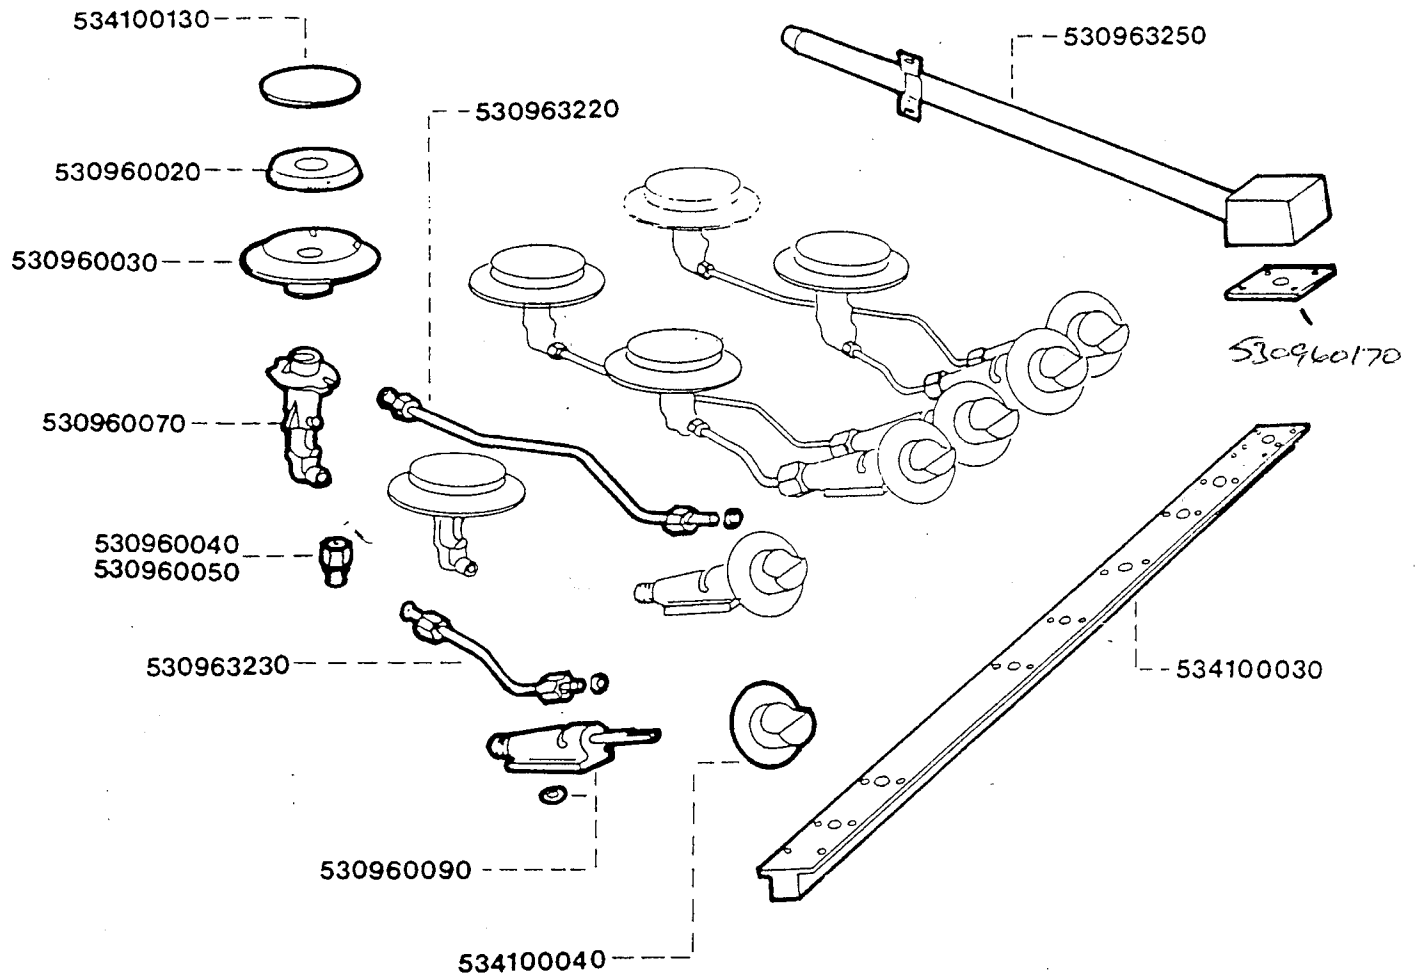

Code	No.	Description
3F	530962010	Oven Burner
1B	530962020	Oven Injector — Nat. Gas
1B	530962030	Oven Injector — L.P. Gas
6B	530962070	Thermostat Knob
9F	530962080	Flame Failure Valve
9D	530962090	Igniter
8B	530962100	Electrode
3B	530962110	Electrode Lead Assembly
9B	530962120	Earth Pin
5C	530962140	Thermocouple
10D	530963250	Inlet Pipe Assembly c/w Gasket
1E	530963320	Governor
3G	534100060	Thermostat c/w Gasket — Nat. Gas
3G	534100070	Thermostat c/w Gasket — L.P. Gas

G1107 DOMINATOR MKII SERIES

Open Top

Code	No.	Description
1F	530960121	Top Drip Trays
1F	530961180	Front Hob Rail
7F	530961200	Rear Hob Rail
2B	530962170	Door Handle w/ Gaskets
10C	530962180	Door Seal Set
6C	530962190	Hinge — Top Left Hand
6C	530962200	Hinge — Top Right Hand
6C	530962210	Hinge — Bottom Left Hand
6C	530962220	Hinge — Bottom Right Hand
3E	530962230	Oven Drip Tray
11F	530962240	Oven Bottom Plate
5G	530963012	Outer Side — Left Hand; S/S
5G	530963022	Outer Side — Right Hand; S/S
1F	530963031	Outer Side — Left Hand; Black
1F	530963041	Outer Side — Right Hand; Black
9B	530963050	Leg w/ Adjustable Foot

Code	No.	Description
10C	530960020	Burner Ring
6C	530960030	Burner Support
1B	530960040	Injector — Nat. Gas
1B	530960050	Injector — L.P. Gas
2C	530960070	Burner Venturi
6C	530960090	Control Cock c/w Gasket
9C	530963220	Rear Burner Pipe c/w Nut
8C	530963230	Front Burner Pipe c/w Nut
10D	530963250	Inlet Pipe Assembly c/w Gasket
*	534100030	Float Rail
6B	534100040	Control Knob
5C	534100130	Burner Cap