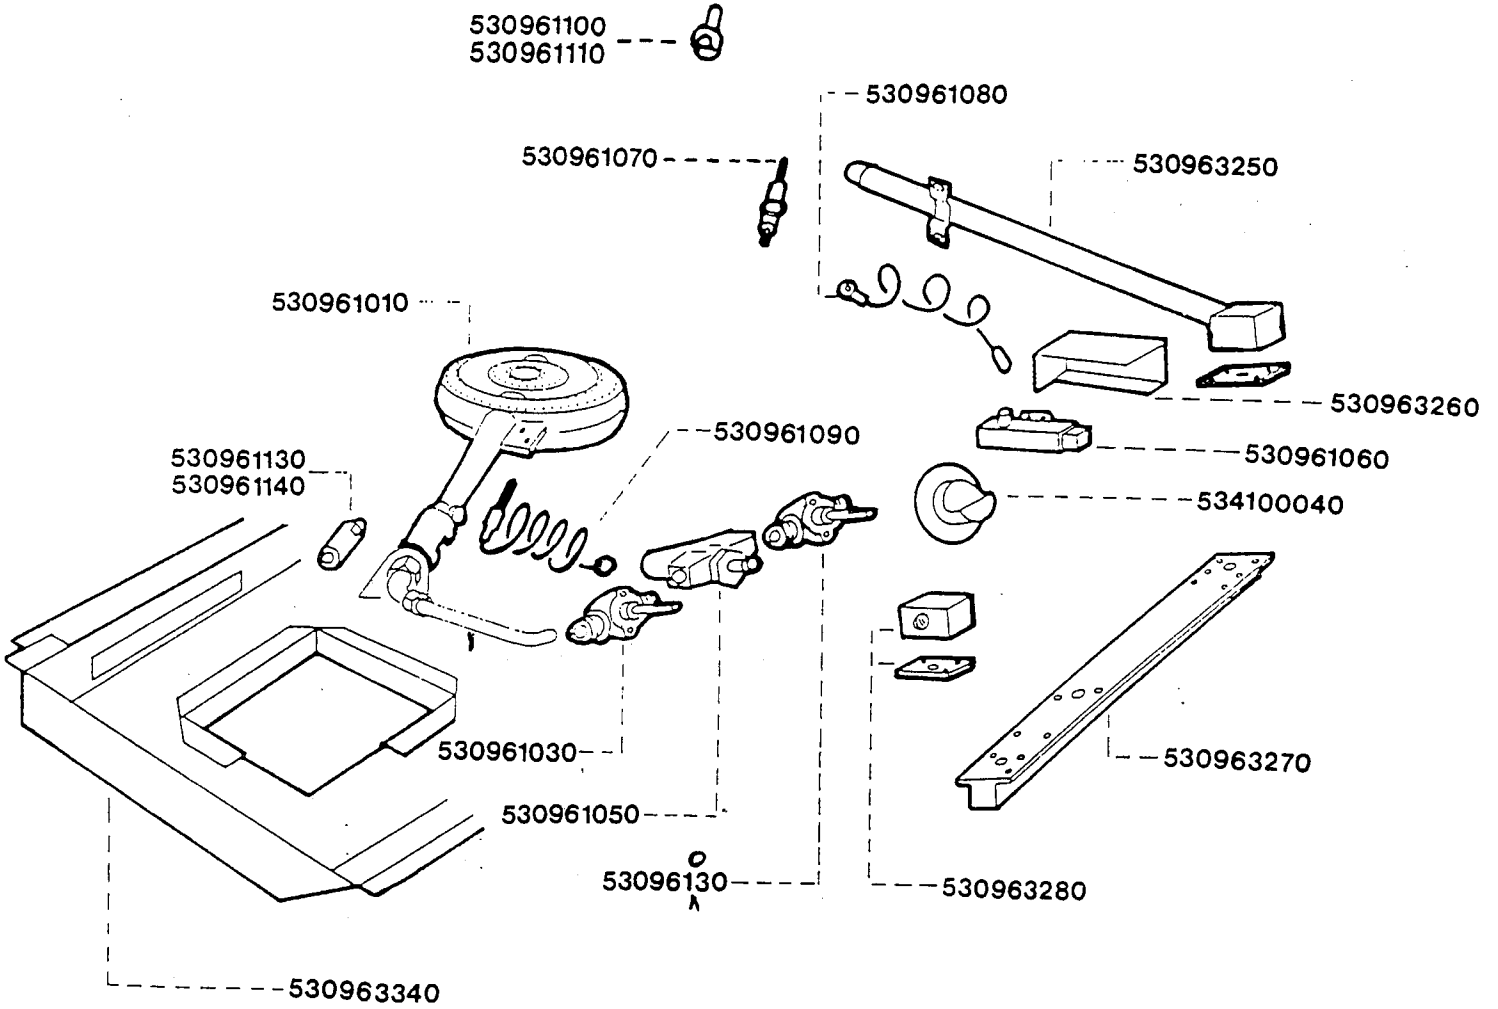

Code	No.	Description
6H	530961010	Burner
12F	530961030	Gas Cock
2G	530961050	Flame Failure Valve
9D	530961060	Igniter
6B	530961070	Electrode c/w Nut
3B	530961080	Electrode Lead
5C	530961090	Thermocouple
1B	530961100	Pilot Jet — Nat. Gas
1B	530961110	Pilot Jet — L.P. Gas
1B	530961130	Injector — Nat. Gas
1B	530961140	Injector — L.P. Gas
10D	530963250	Inlet Pipe Assembly c/w Gasket
3B	530963260	Igniter Heat Shield
6D	530963270	Float Rail
3D	530963280	Solid Top Manifold c/w Gasket
3G	530963340	Burner Tray Assembly
6B	534100040	Control Knob