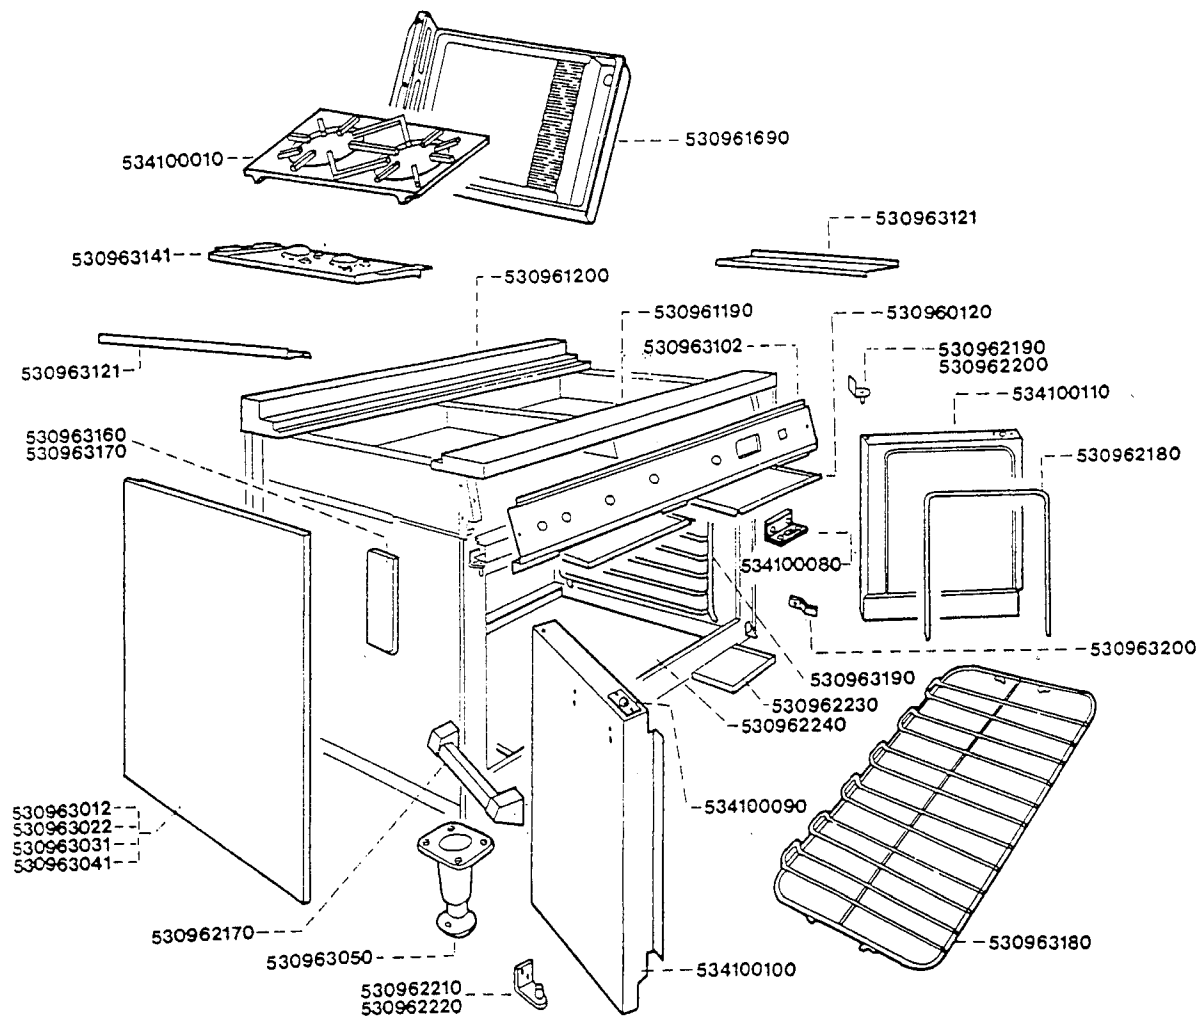

Code	No.	Description	Code	No.	Description
8F	530960110	Pan Support	9B	530963050	Leg c/w Adjustable Foot
1F	530960120	Top Drip Trays	4D	530963102	Control Panel
1F	530961190	Front Hob Rail	10C	530963121	Side Drip Shed
7F	530961200	Rear Hob Rail	9D	530963141	Spillage Deflector — Centre
8L	530961680	Fry Plate	12C	530963160	Cheek — Left Hand
2B	530962170	Door Handle c/w Gaskets	12C	530963170	Cheek — Right Hand
10C	530962180	Door Seal Set	1E	530963180	Oven Grid Shelf
5C	530962190	Hinge — Top, Left Hand	10C	530963190	Oven Shelf Hanger
5C	530962200	Hinge — Top, Right Hand	6A	530963200	Oven Hanger Bracket
5C	530962210	Hinge — Bottom, Left Hand	4A	530963210	Protection Pin
5C	530962220	Hinge — Bottom, Right Hand	1B	534100080	Door Catch Keeper
3E	530962230	Oven Drip Tray	2C	534100090	Door Catch
11F	530962240	Oven Bottom Plate	12K	534100100	Door Assembly — Left Hand
5G	530963012	Outer Side — Left Hand; S/S	8K	534100110	Door Assembly — Right Hand
5G	530963022	Outer Side — Right Hand; S/S			
1F	530963031	Outer Side — Left Hand; Black			
1F	530963041	Outer Side — Right Hand; Black