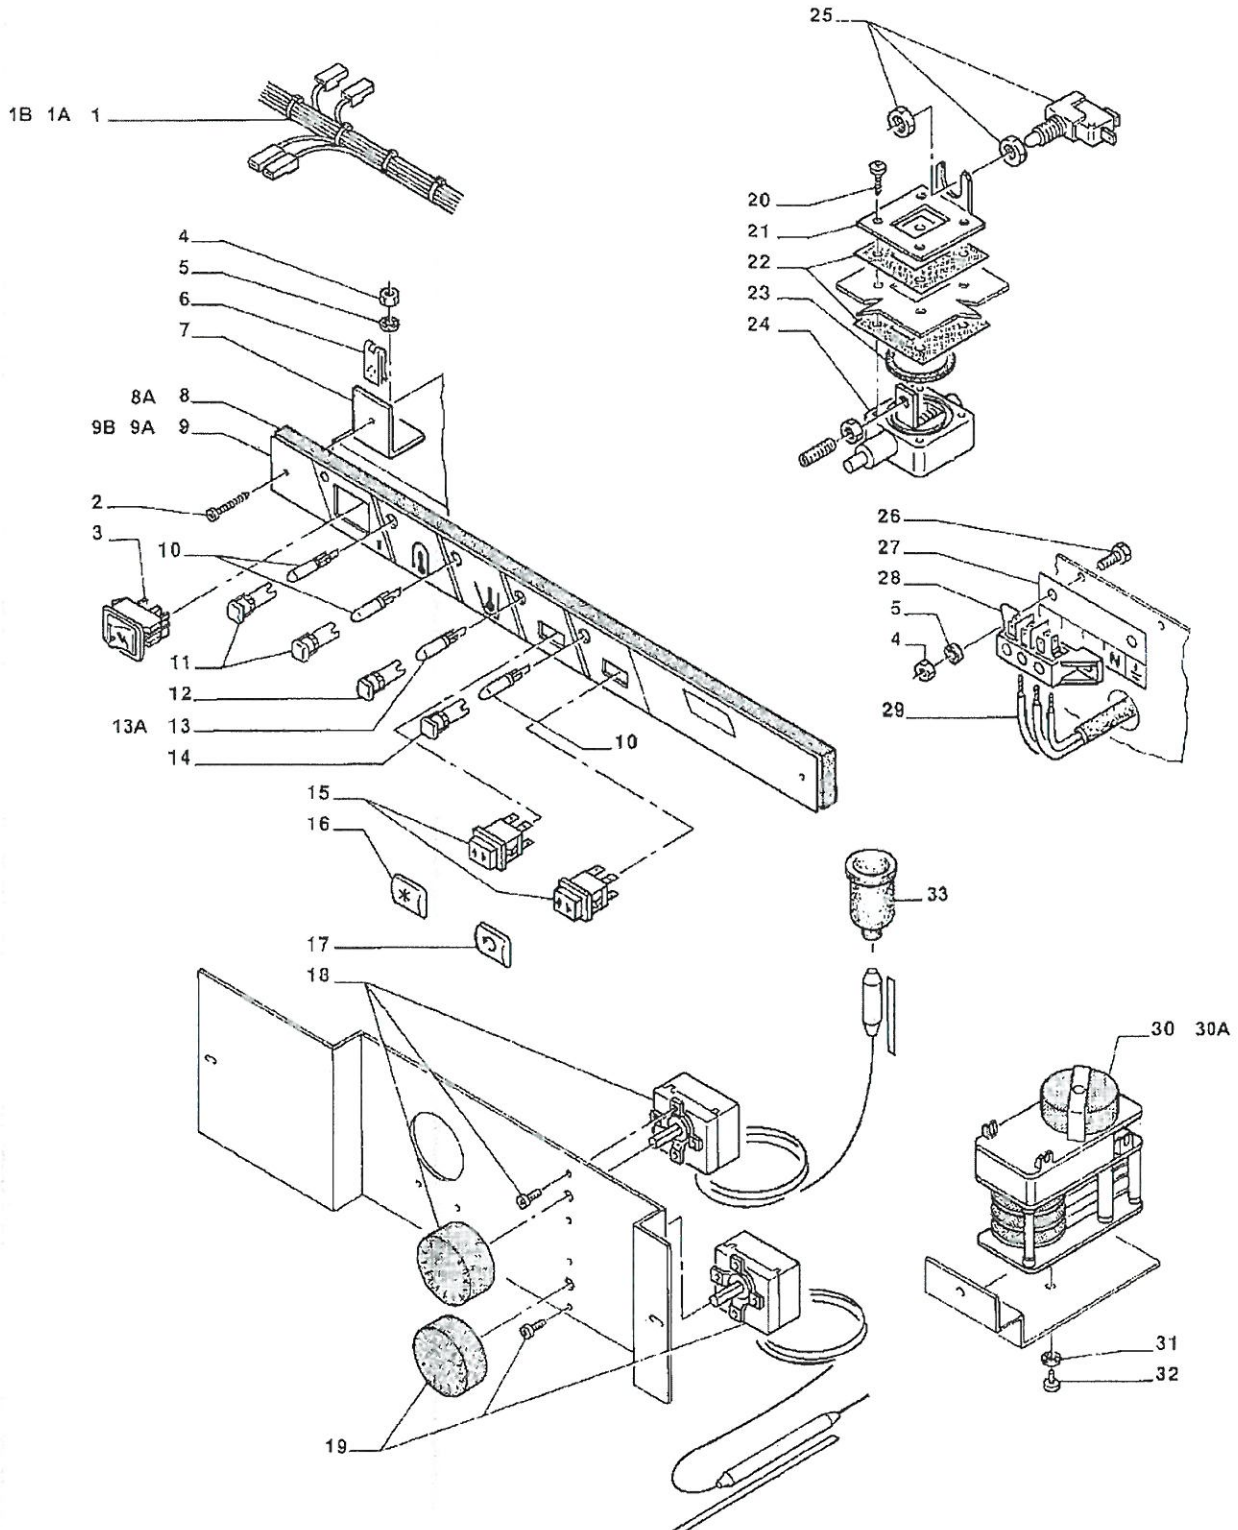

LT 155-255
TAV. 05340

rancilio services