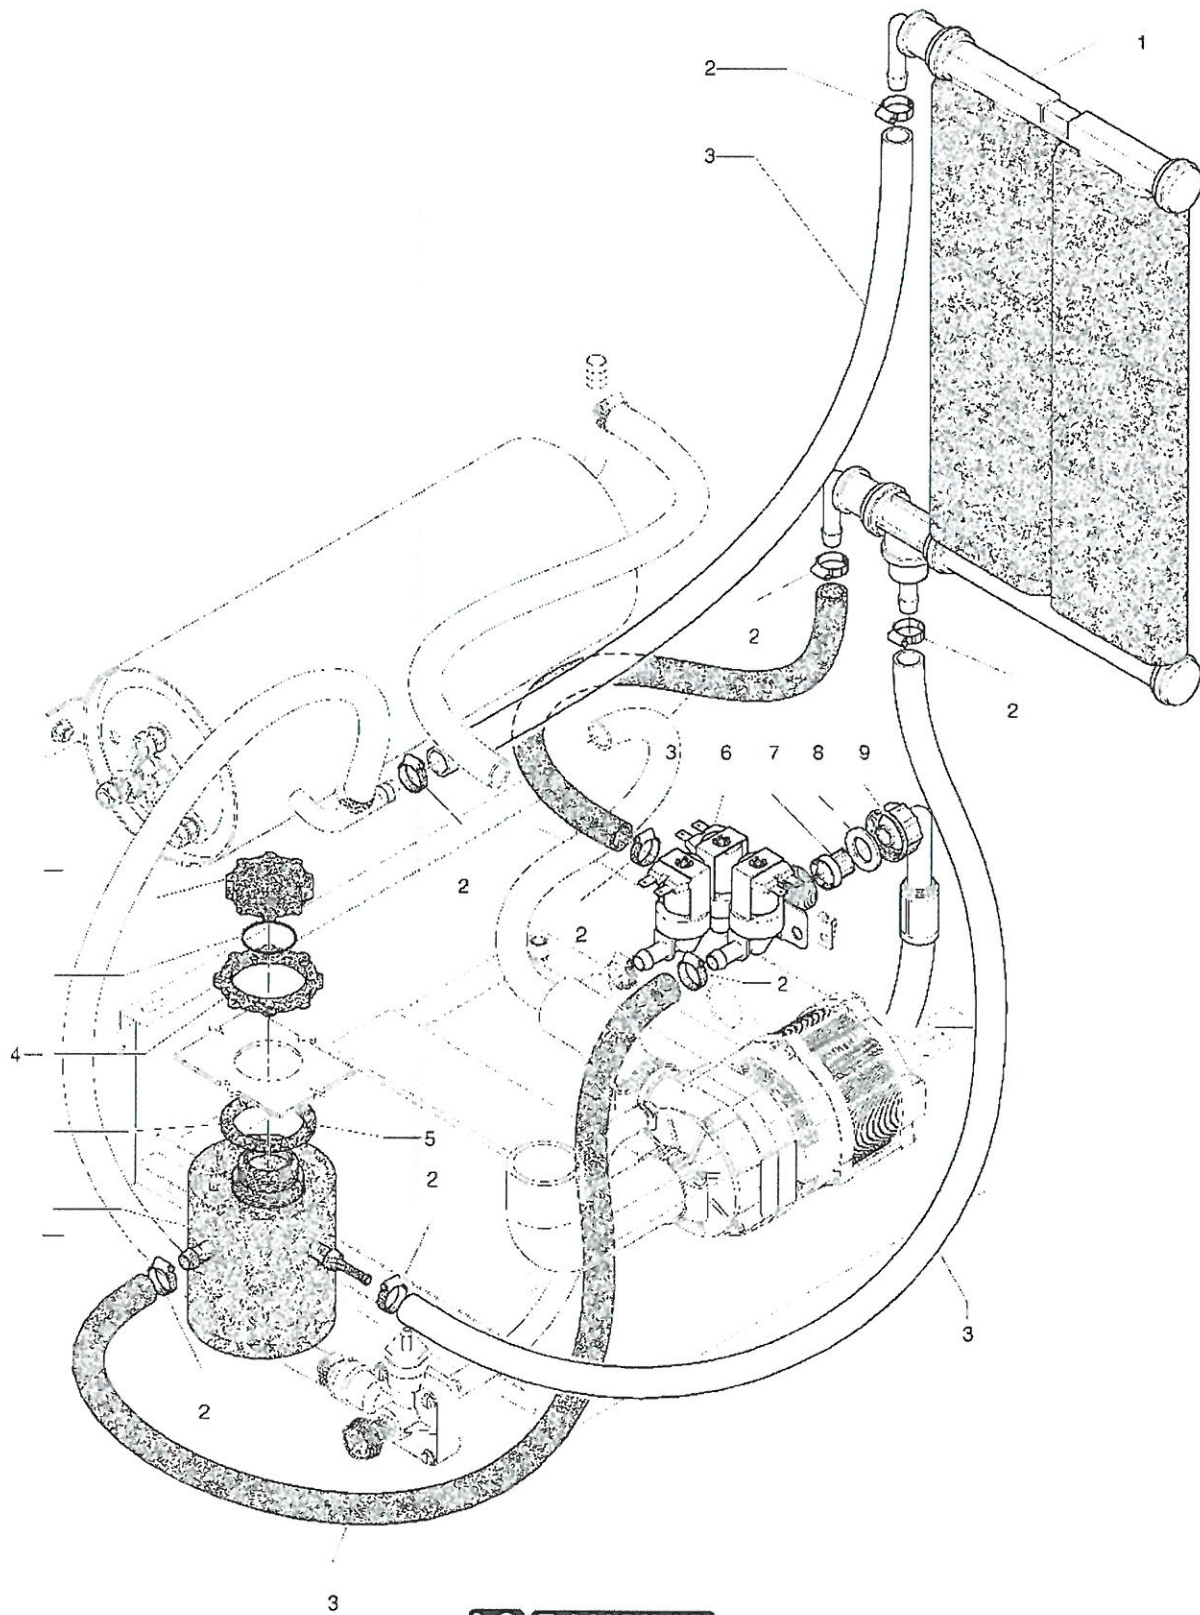

rancilioCD_lavag_it-105-205-155-255_2002_0

LT 105-205
TAV. 05620

rancilio services