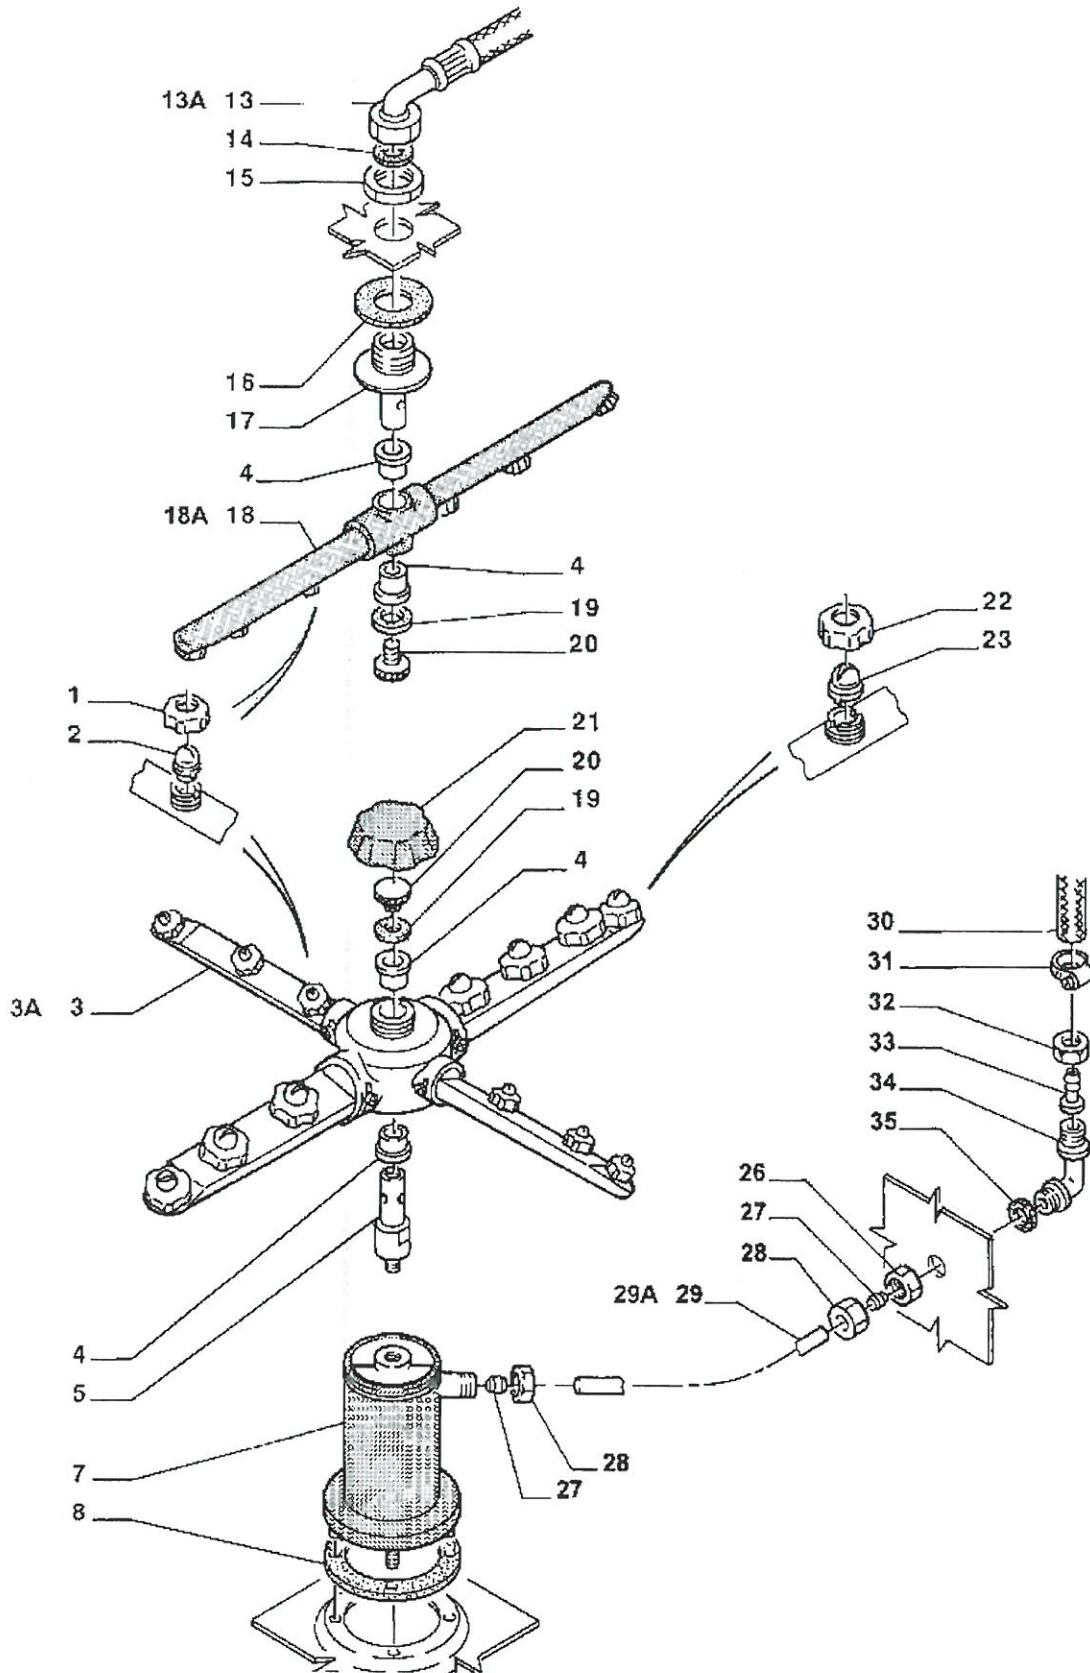

LT 155-255
TAV. 05360

rancilio services