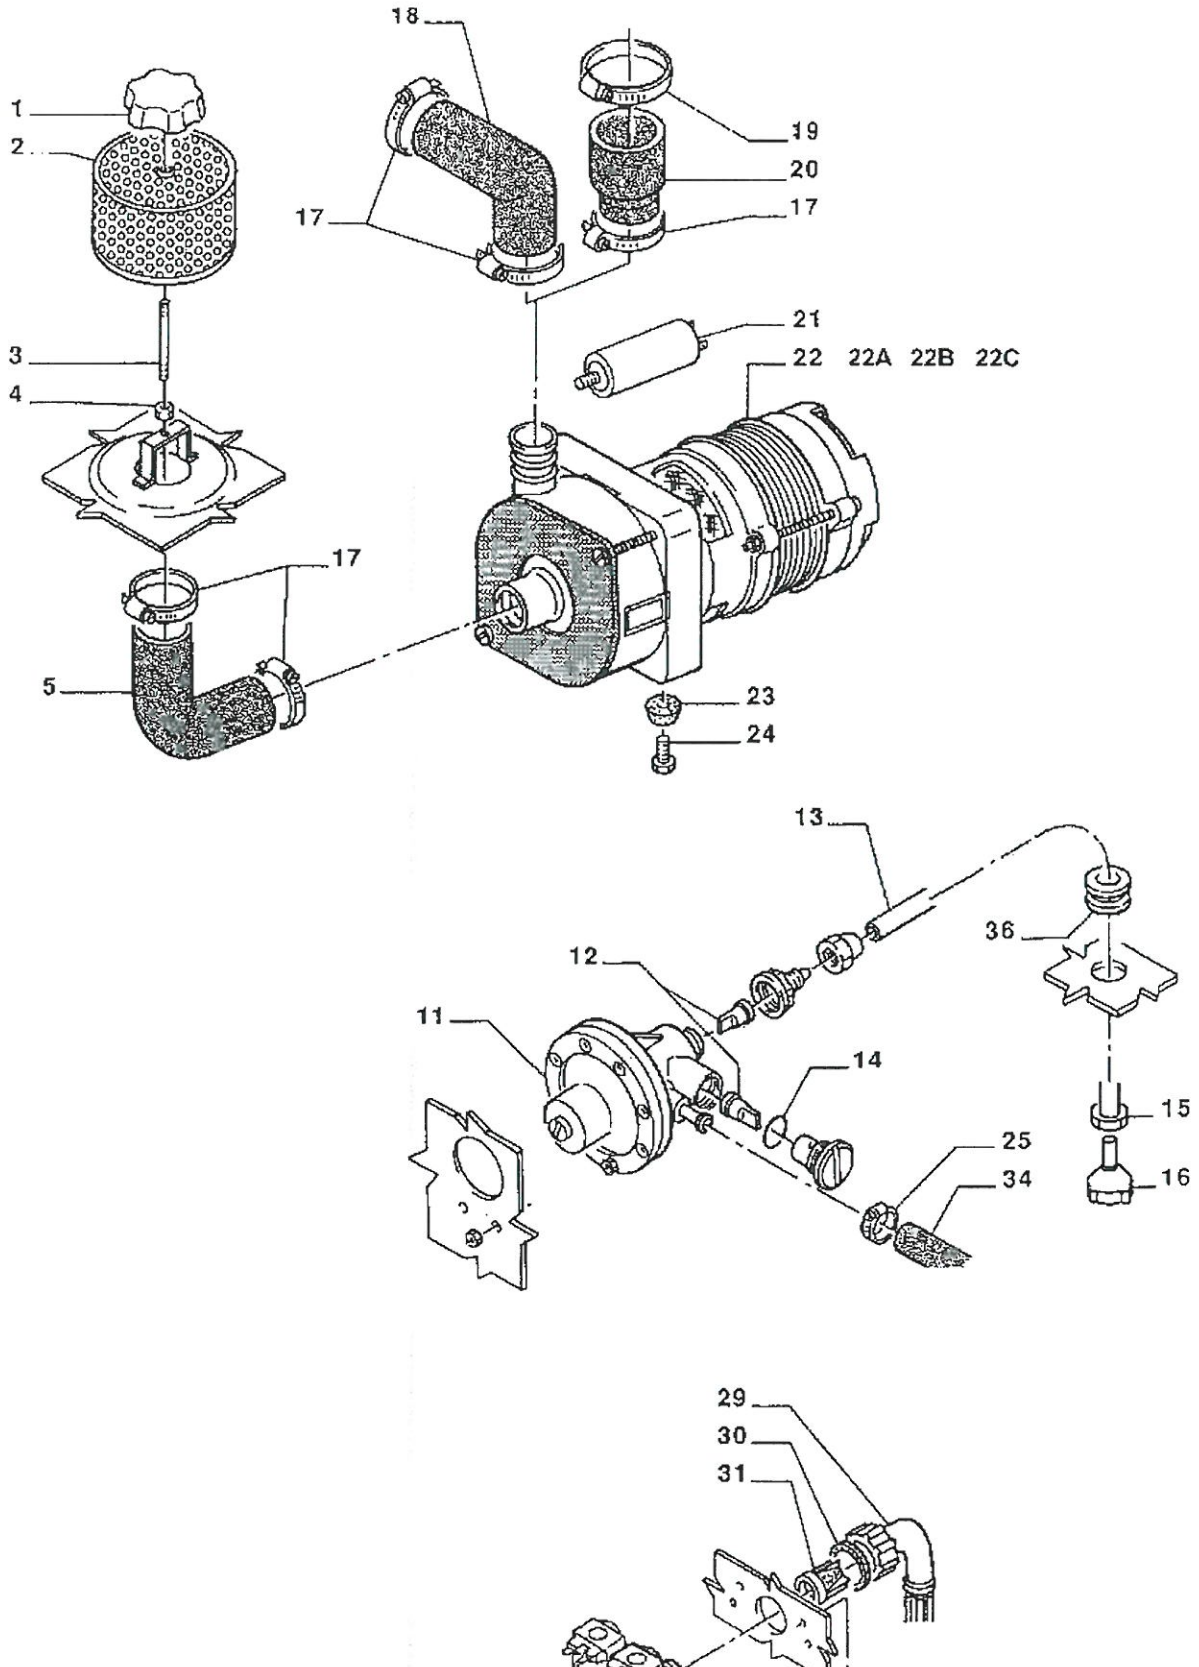

rancilioCD_lavag_it-105-205-155-255_2002_1

rancilio services