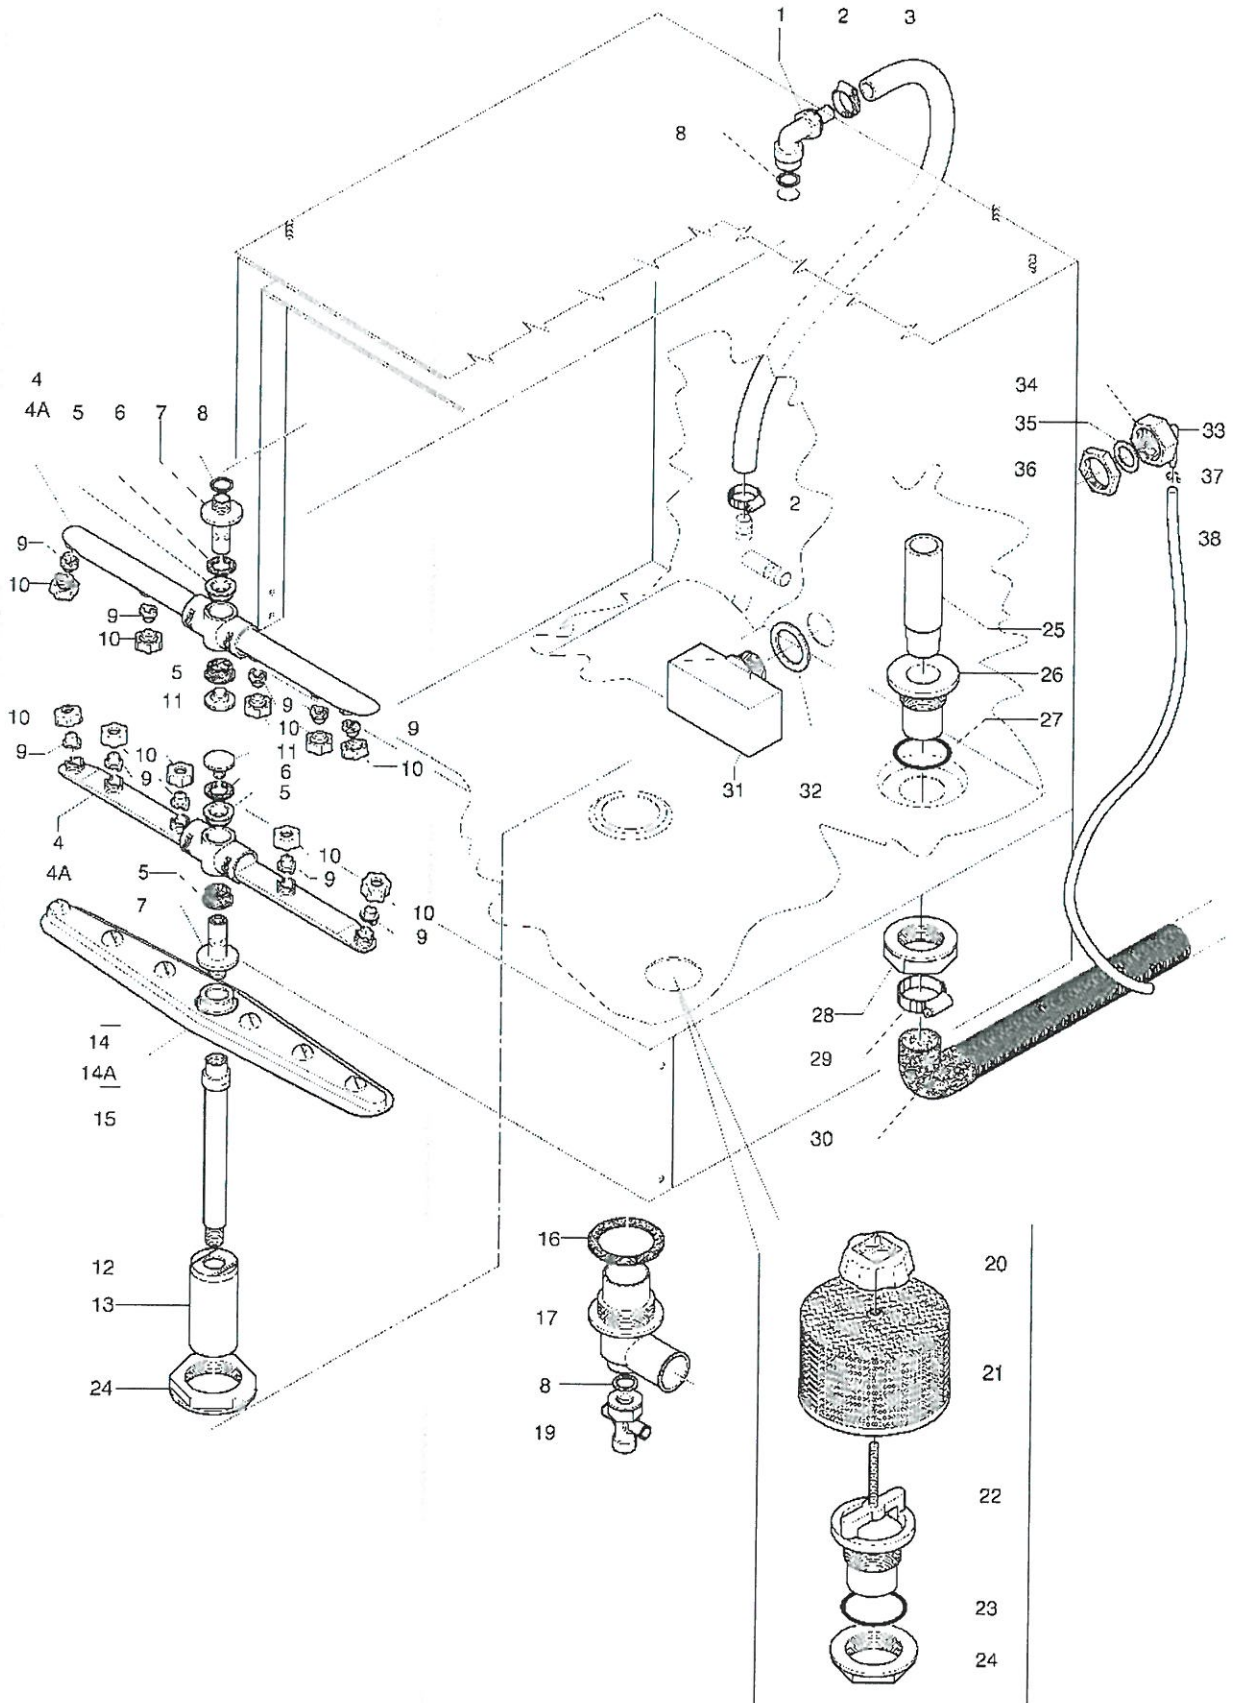

rancilio services

rancilioCD_lavag_it-105-205-155-255_2002_0

TAV. 05615

POMPA LAV./RISC.

POMPES LAV/RINC

PUMP WASH/RINS

BOMBAS LAV/ENS. WASH/SPÜL. PUMPE