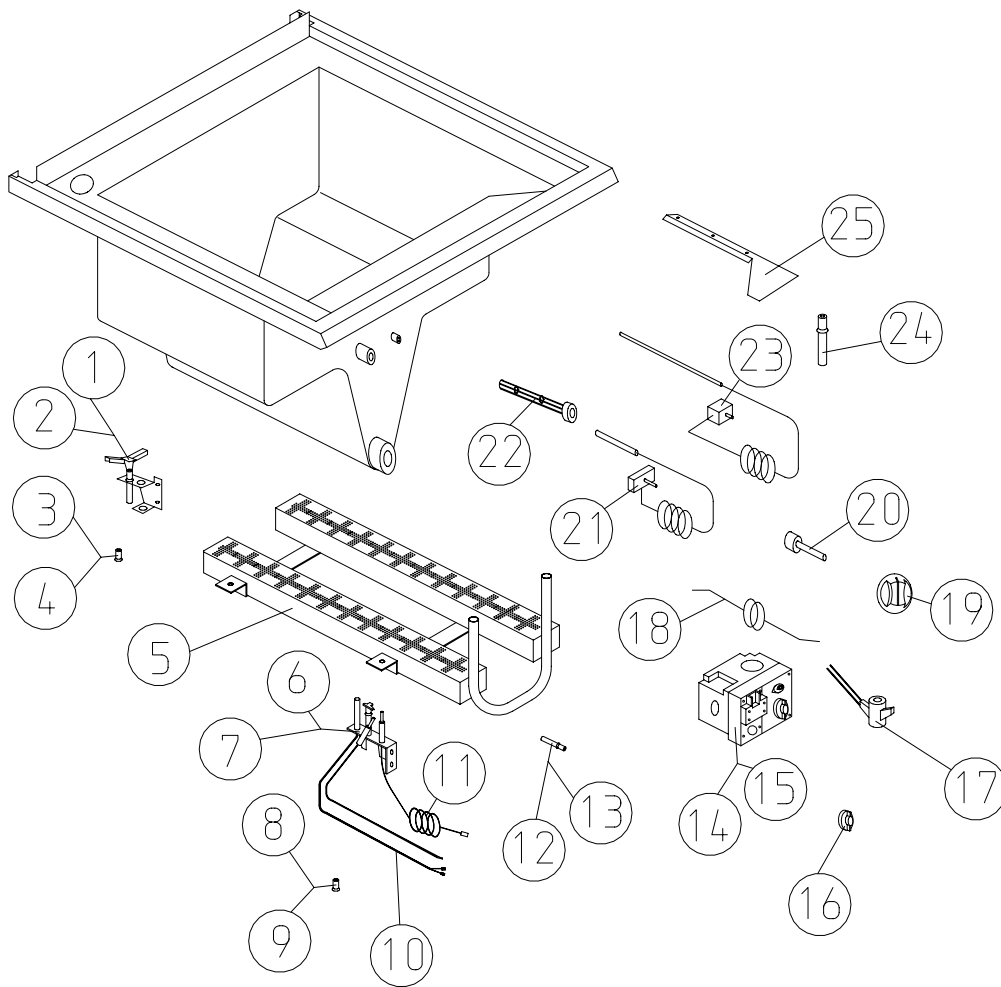

G2206 PASTA BOILER

CONTROLS

Item	Spares No.	Description
1.	535750028	X-lighting assembly (Nat. gas)
2.	535750029	X-lighting assembly (Prop. gas)
3.	535750030	X-lighting jet (Nat. gas)
4.	535750031	X-lighting jet (Prop. gas)
5.	535750063	Burner assembly
6.	535750033	Pilot assembly (Nat. gas)
7.	535750034	Pilot assembly (Prop. gas)
8.	535750035	Pilot jet (Nat. gas)
9.	535750036	Pilot jet (Prop. gas)
10.	535750037	Thermopile
11.	535750038	Thermocouple
12.	535750064	Injector (Nat. gas)
13.	535750065	Injector (Prop. gas)
14.	535750041	Multifunctional control (Nat.)
15.	535750042	Multifunctional control (Prop.)

Item	Spares No.	Description
16.	535750043	On/off knob for MFC
17.	535750044	Interrupter
18.	535750045	Thermostat operating lead
19.	535750046	Thermostat knob
20.	535750047	Spindle adaptor
21.	535750048	Operating thermostat
22.	535750049	Phial guard
23.	535750050	Safety thermostat
24.	535750051	Igniter
25.	535750052	Phial clamp plate