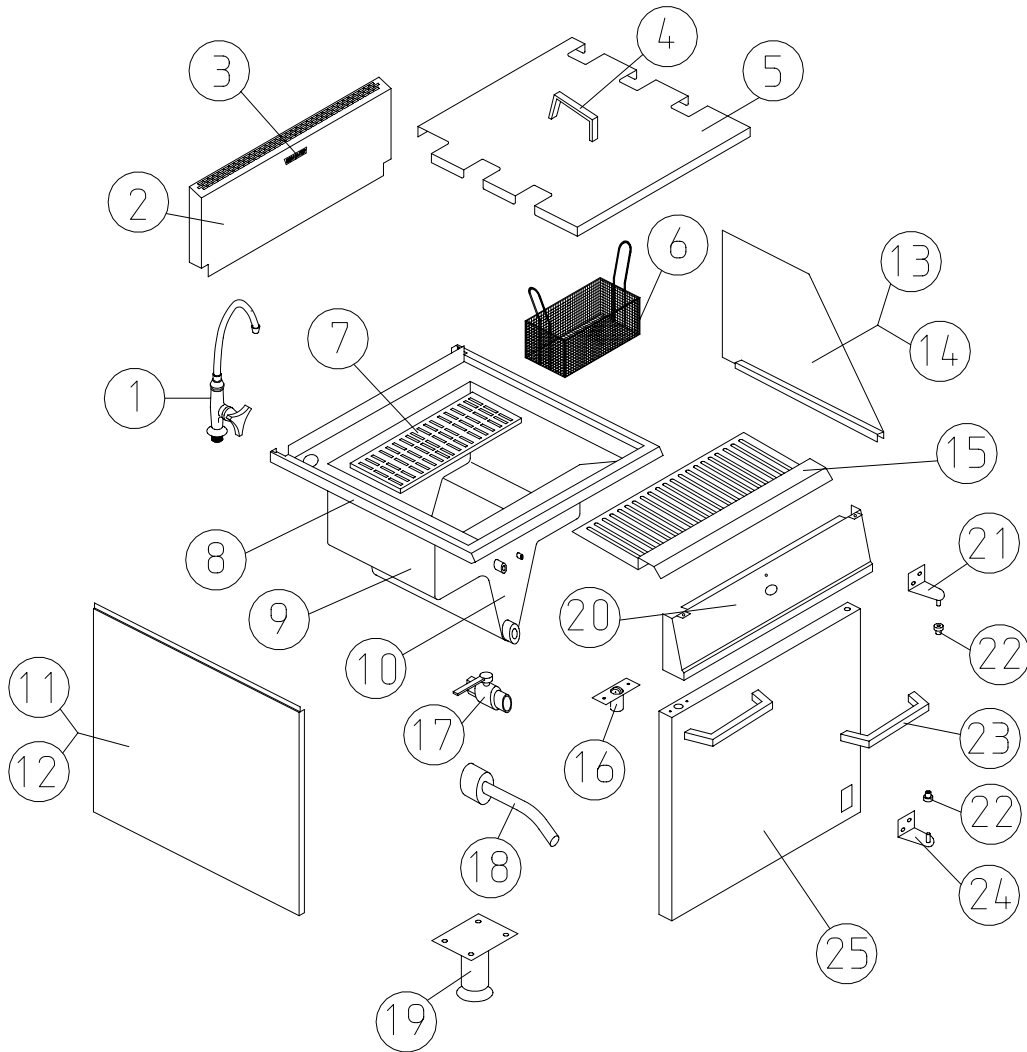

Item	Spares No.	Description
16.	535750018	Door catch
17.	535750019	Drain valve
18.	535750020	Drain tube assembly
19.	535750021	Leg c/w adjustable foot
20.	535750022	Control panel
21.	535750023	Door hinge - top
22.	535750024	Door hinge bush
23.	535750025	Door handle
24.	535750026	Door hinge - bottom
25.	535750027	Door assembly

# CONTROLS

Item	Spares No.	Description
1.	535750028	X-lighting assembly (Nat. gas)
2.	535750029	X-lighting assembly (Prop. gas)
3.	535750030	X-lighting jet (Nat. gas)
4.	535750031	X-lighting jet (Prop. gas)
5.	535750032	Burner assembly
6.	535750033	Pilot assembly (Nat. gas)
7.	535750034	Pilot assembly (Prop. gas)
8.	535750035	Pilot jet (Nat. gas)
9.	535750036	Pilot jet (Prop. gas)
10.	535750037	Thermopile
11.	535750038	Thermocouple
12.	535750039	Injector (Nat. gas)
13.	535750040	Injector (Prop. gas)
14.	535750041	Multifunctional control (Nat.)
15.	535750042	Multifunctional control (Prop.)

Item	Spares No.	Description
16.	535750043	On/off knob for MFC
17.	535750044	Interrupter
18.	535750045	Thermostat operating lead
19.	535750046	Thermostat knob
20.	535750047	Spindle adaptor
21.	535750048	Operating thermostat
22.	535750049	Phial guard
23.	535750050	Safety thermostat
24.	535750051	Igniter
25.	535750052	Phial clamp plate

# FITMENTS

Item	Spares No.	Description
1.	535750002	Water tap
2.	535750053	Flue uptake assembly
3.	535750004	Dominator badge
4.	535750005	Dust cover handle
5.	535750054	Dust cover c/w handle
6.	535750055	Pasta basket
7.	535750056	Pasta plate
8.	535750057	Pan and hob assembly
9.	535750058	Pan side insulation
10.	535750059	Pan front insulation
11.	535750013	Outer side panel - RH
12.	535750014	Outer side panel - LH
13.	535750015	Side screen - RH
14.	535750016	Side screen - LH
15.	535750060	Drainage shelf