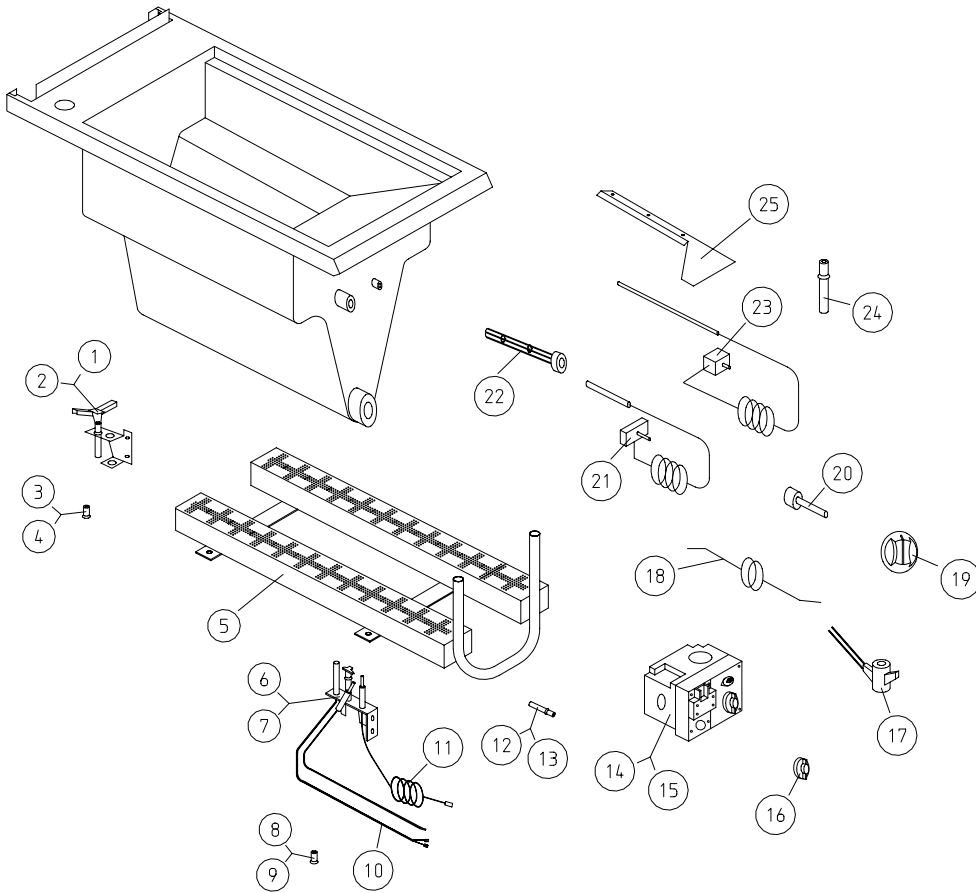

G2203 PASTA BOILER

CONTROLS

Item	Spares No.	Description
1.	535750028	X-lighting assembly (Nat. gas)
2.	535750029	X-lighting assembly (Prop. gas)
3.	535750030	X-lighting jet (Nat. gas)
4.	535750031	X-lighting jet (Prop. gas)
5.	535750032	Burner assembly
6.	535750033	Pilot assembly (Nat. gas)
7.	535750034	Pilot assembly (Prop. gas)
8.	535750035	Pilot jet (Nat. gas)
9.	535750036	Pilot jet (Prop. gas)
10.	535750037	Thermopile
11.	535750038	Thermocouple
12.	535750039	Injector (Nat. gas)
13.	535750040	Injector (Prop. gas)
14.	535750041	Multifunctional control (Nat.)
15.	535750042	Multifunctional control (Prop.)

Item	Spares No.	Description
16.	535750043	On/off knob for MFC
17.	535750044	Interrupter
18.	535750045	Thermostat operating lead
19.	535750046	Thermostat knob
20.	535750047	Spindle adaptor
21.	535750048	Operating thermostat
22.	535750049	Phial guard
23.	535750050	Safety thermostat
24.	535750051	Igniter
25.	535750052	Phial clamp plate