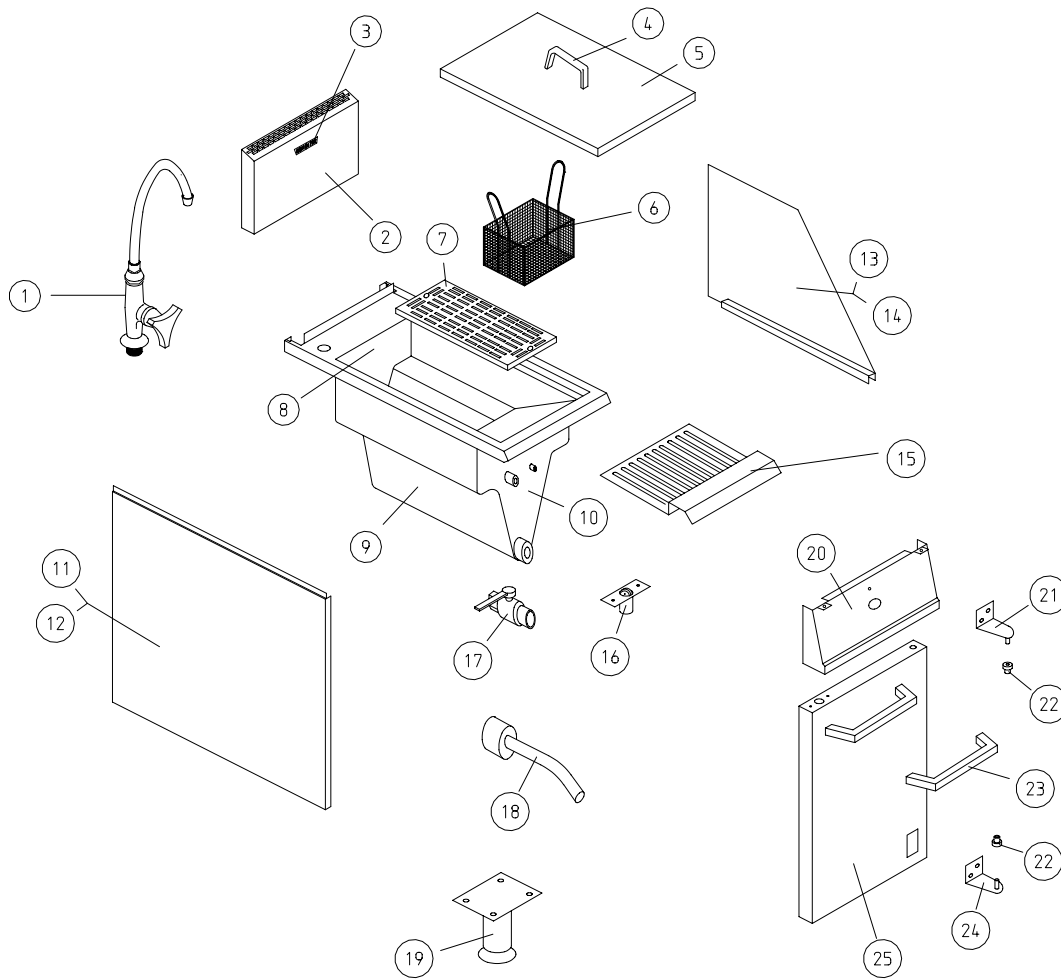

# FITMENTS

Item	Spares No.	Description
1.	535750002	Water tap
2.	535750003	Flue uptake assembly
3.	535750004	Dominator badge
4.	535750005	Dust cover handle
5.	535750006	Dust cover c/w handle
6.	535750007	Pasta basket
7.	535750009	Pasta plate
8.	535750010	Pan and hob assembly
9.	535750011	Pan side insulation
10.	535750012	Pan front insulation
11.	535750013	Outer side panel - RH
12.	535750014	Outer side panel - LH
13.	535750015	Side screen - RH
14.	535750016	Side screen - LH
15.	535750017	Drainage shelf

Item	Spares No.	Description
16.	535750018	Door catch
17.	535750019	Drain valve
18.	535750020	Drain tube assembly
19.	535750021	Leg c/w adjustable foot
20.	535750022	Control panel
21.	535750023	Door hinge - top
22.	535750024	Door hinge bush
23.	535750025	Door handle
24.	535750026	Door hinge - bottom
25.	535750027	Door assembly