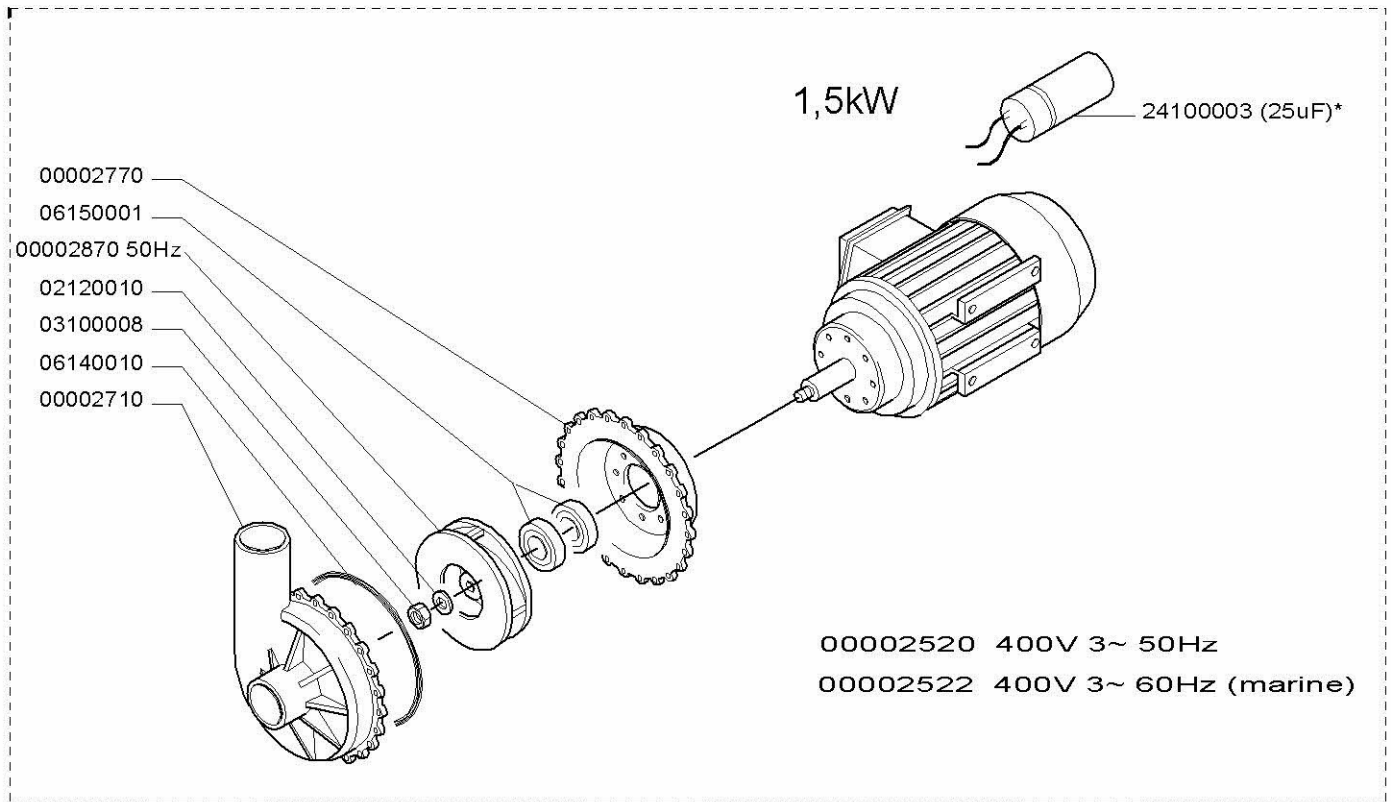

### TAV. 3

TAV.4

20155111

Detergent

20155104

Rinseaid

Mechanical Rise aid pump  
fitted on older SQ models  
00011309

**TAV. 5**

TAV. 6

DRAIN PUMP KIT  
DAA011