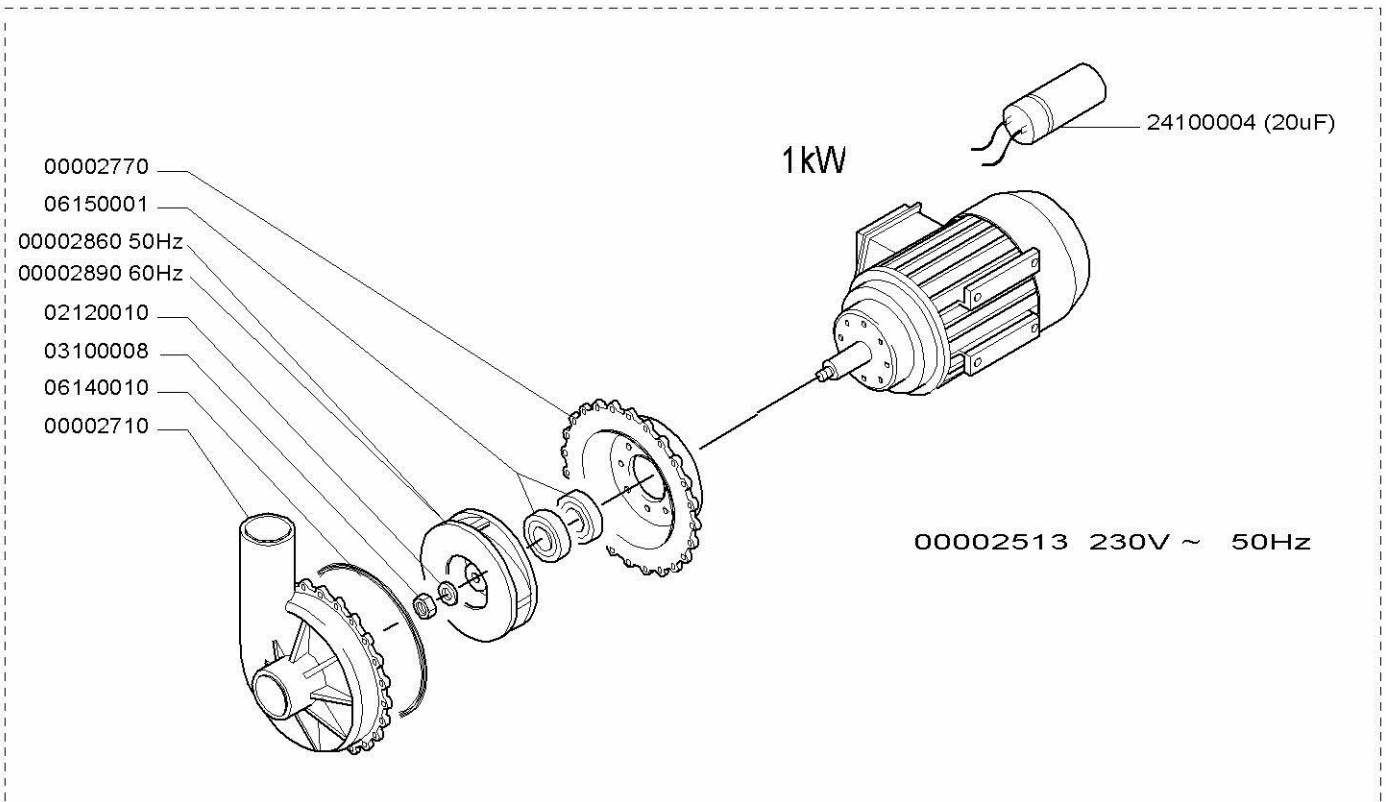

### TAV. 3

TAV.4

20155111

Detergent

20155104

Rinseaid

Mechanical Rise aid pump  
fitted on older SQ models  
00011309

**TAV. 5**

TAV. 6

DRAIN PUMP KIT  
DAA011