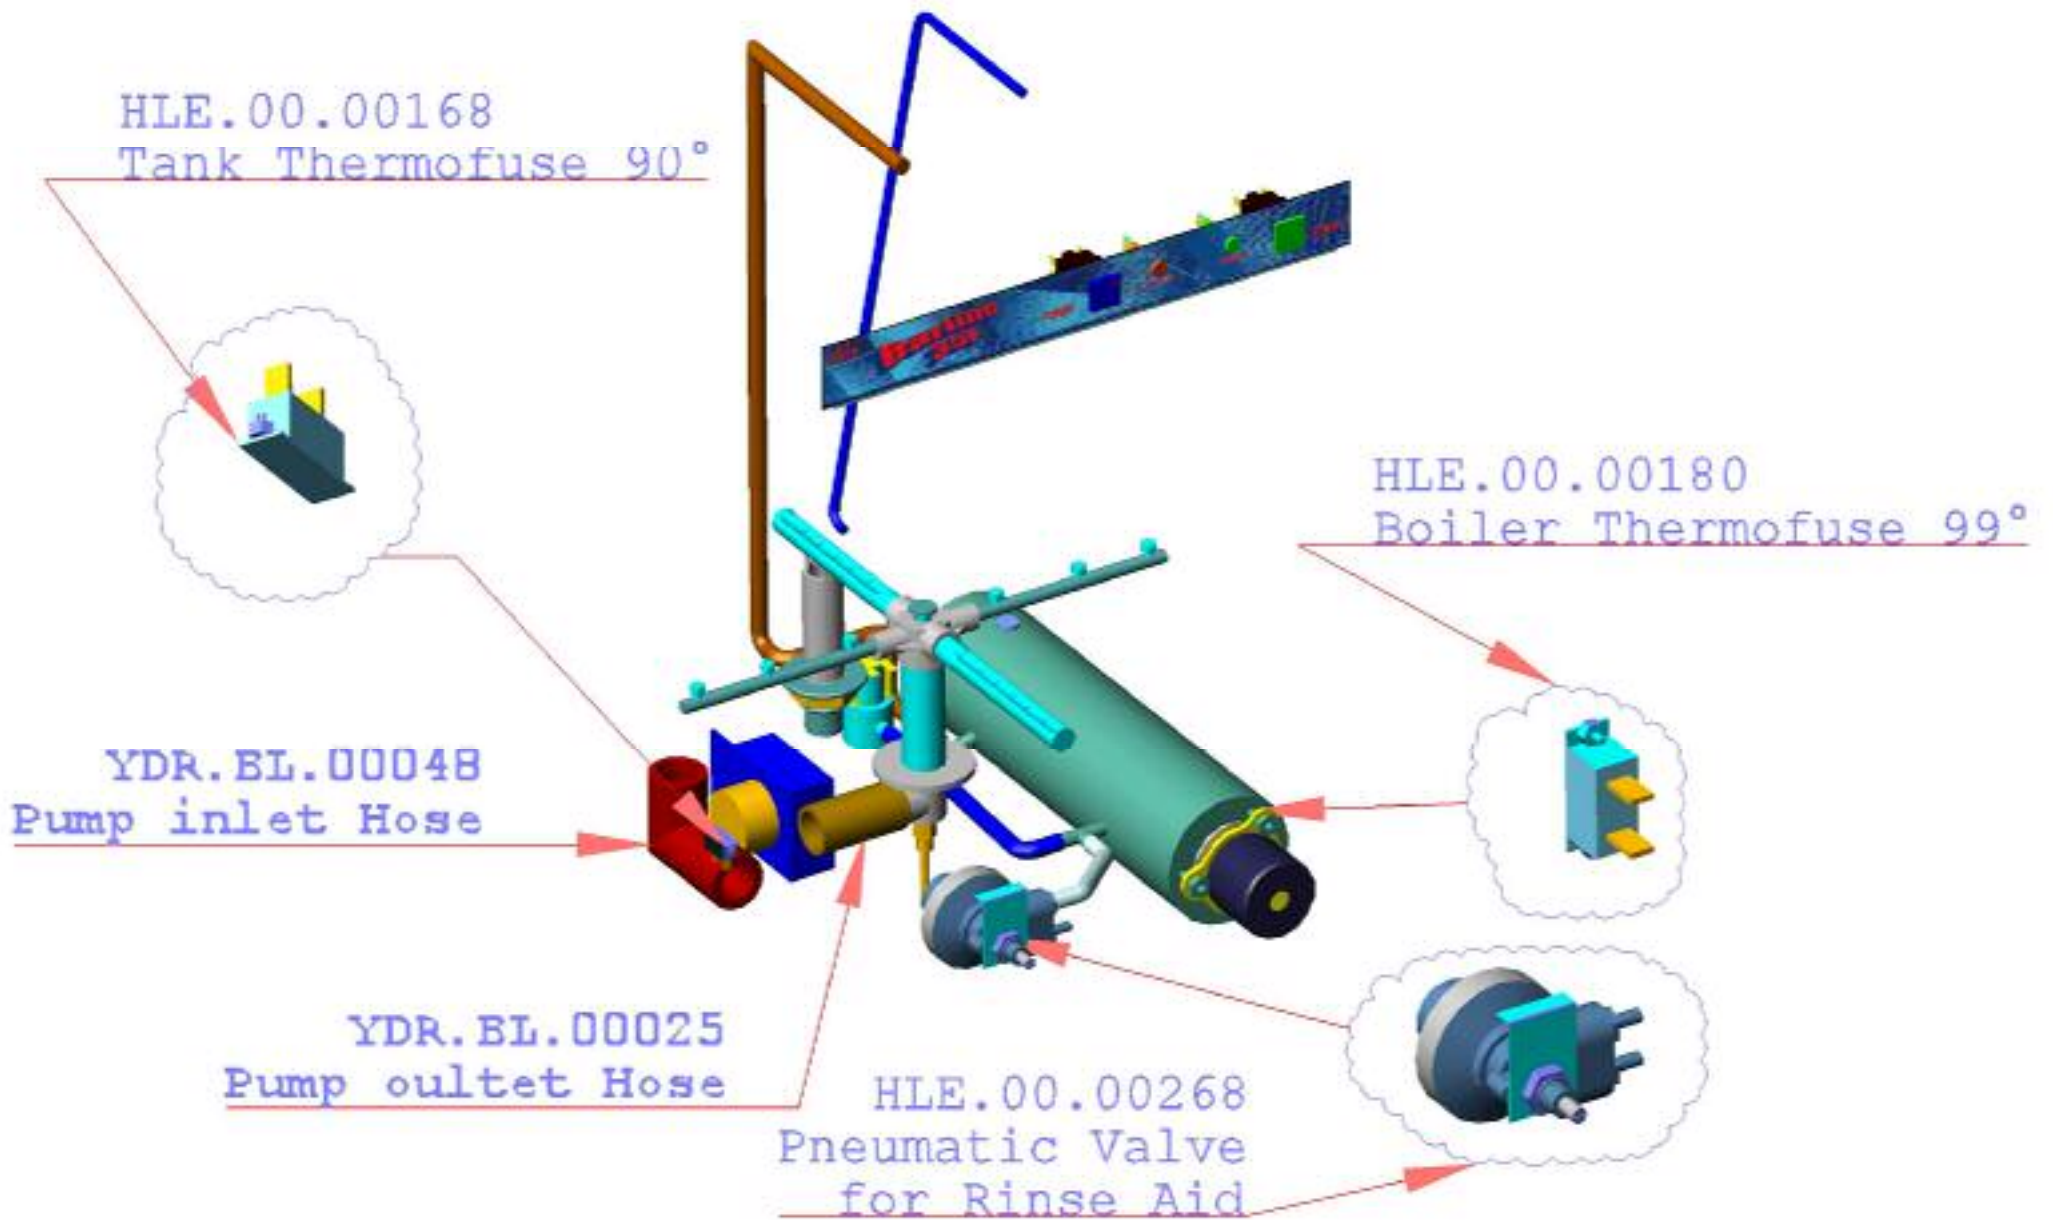

HLE.BL.00009
Heating Element
for the Boiler

HLE.00.00260
Boiler Element
Fiting Base

HLE.00.00004
Heater Element Cover

YDR.BL.00051
Pres. Hose 3/8 "
from Boiler to Upper
Rinsing system

HLE.00.00487
Ture PVC Blue