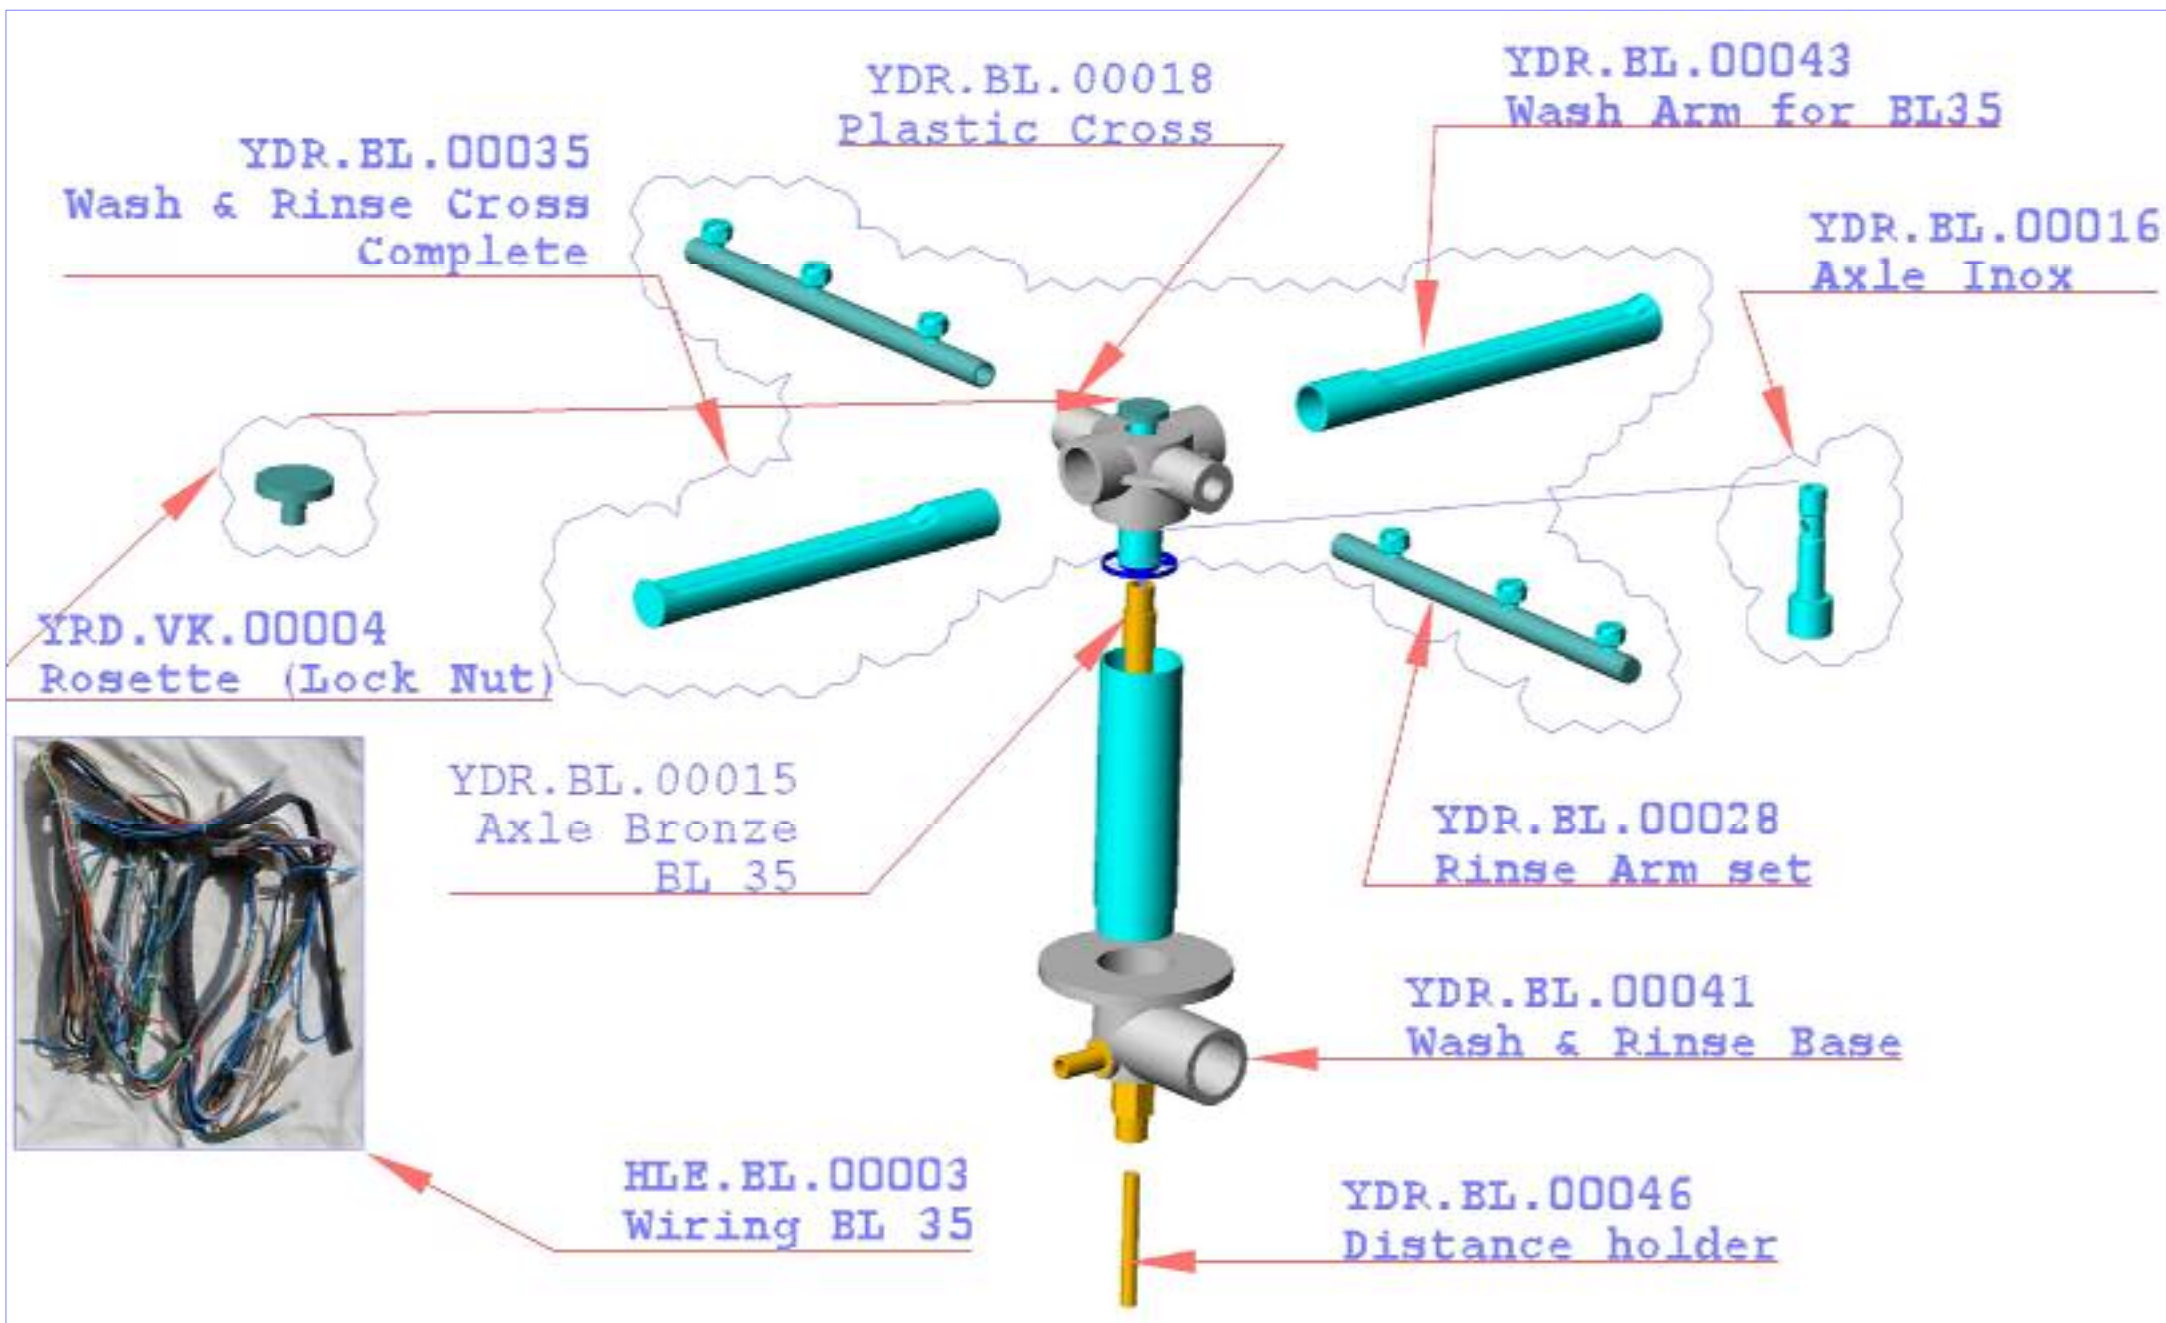

HLE.BL.00009
Heating Element
for the Boiler

HLE.00.00260
Boiler Element
Fiting Base

HLE.00.00004
Heater Element Cover

YDR.BL.00051
Pres. Hose 3/8 "
from Boiler to Upper
Rinsing system

HLE.00.00487
Ture PVC Blue

HLE.00.00474
Peristaltic Pump
Set for Detergent

YDR.BL.00052
Pres. Hose
from Rinse Aid
Pump to Boiler

YDR.BL.00050
Pres. Hose 3/8"
Boiler water inlet

YDR.BA.00004
Drain & Overflow Valve

YDR.BL.00041
Wash & Rinse
Base Down Complete

HLE.BL.00011
Control Panel Complete

HLE.BL.00004
Label & Inox
part of Control
Panel

HLE.00.00176
Indicator Green

HLE.00.00399
Start Button

HLE.00.00028
Indicator Orange

HLE.00.00009
Power Switch