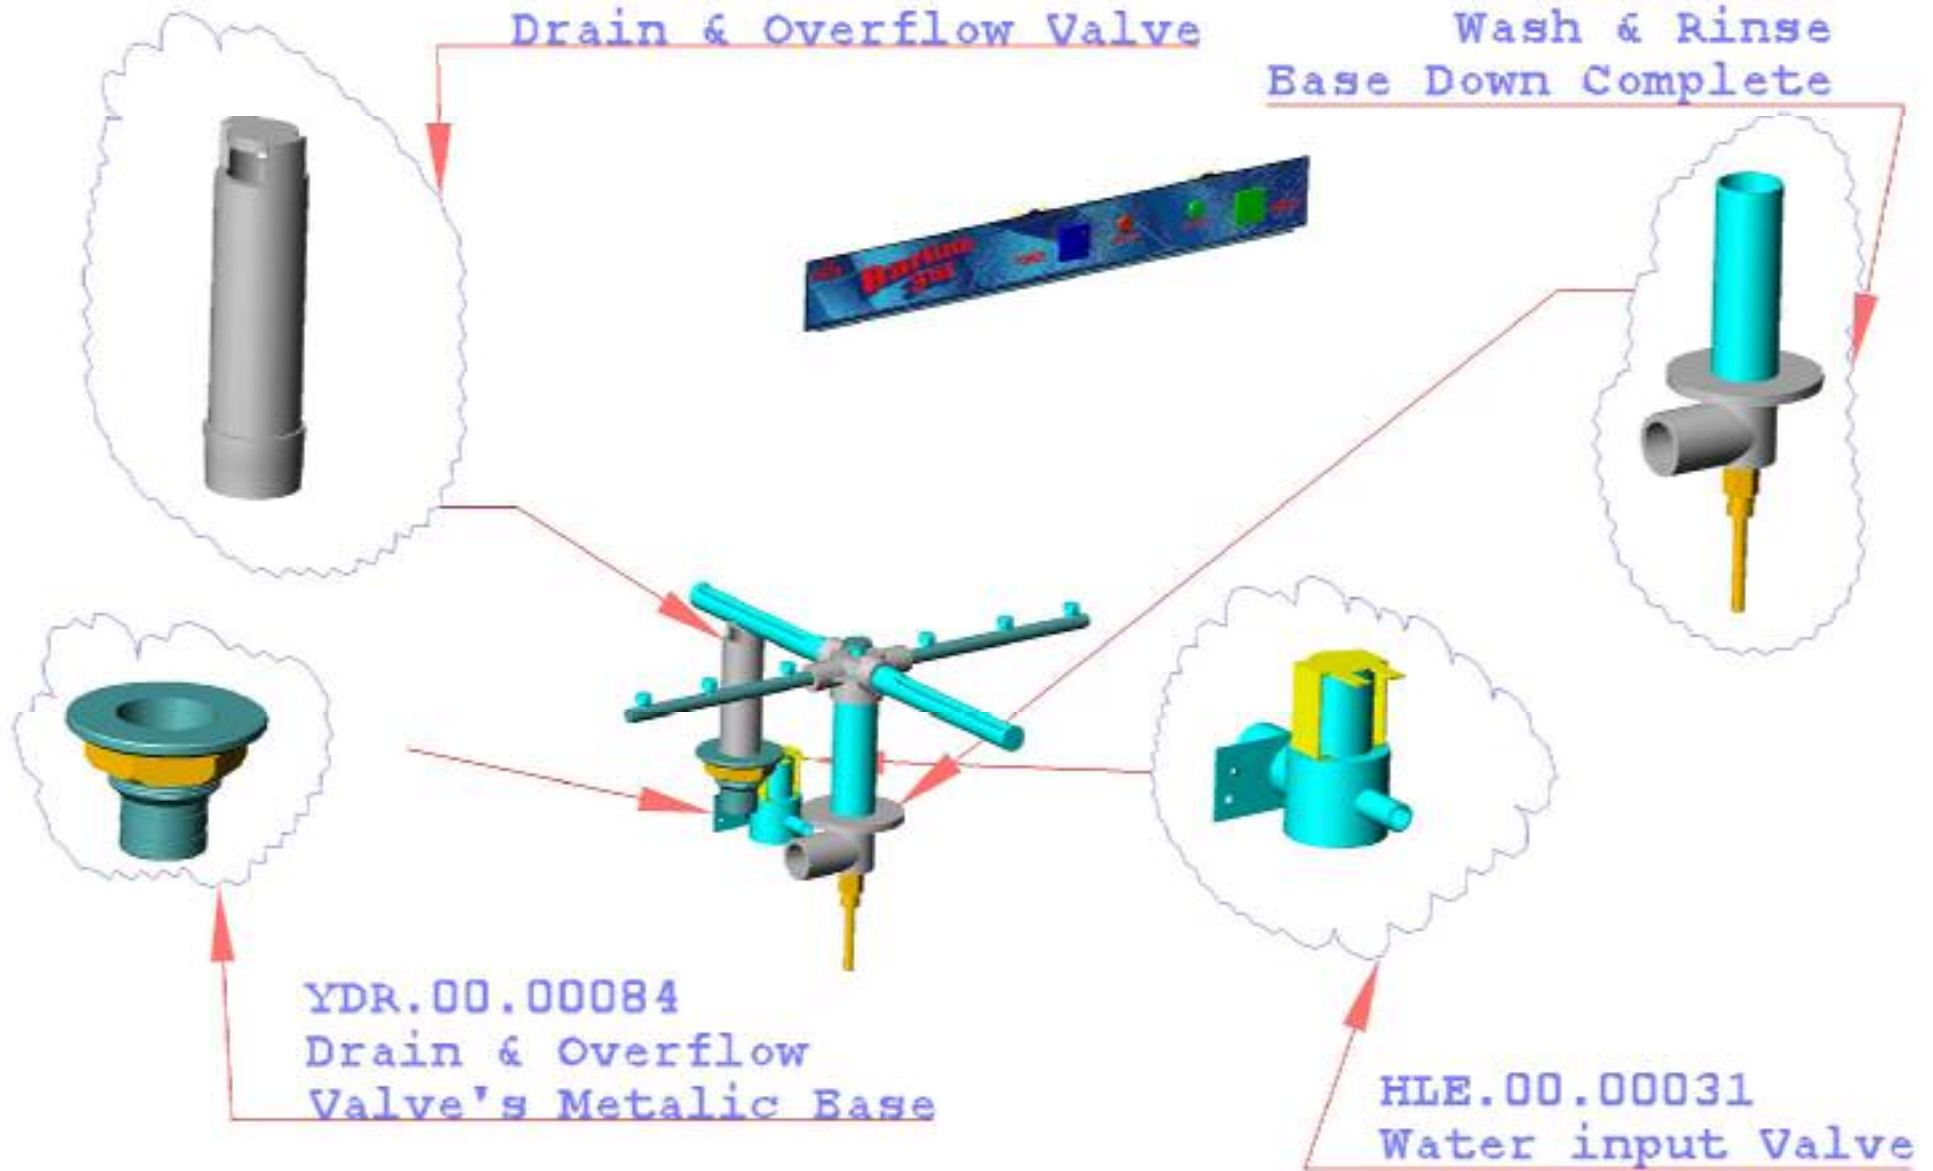

HLE.BL.00009
Heating Element
for the Boiler

HLE.00.00260
Boiler Element
Fiting Base

HLE.00.00004
Heater Element Cover

YDR.BL.00051
Pres. Hose 3/8 "
from Boiler to Upper
Rinsing system

HLE.00.00487
Ture PVC Blue

HLE.00.00474
Peristaltic Pump
Set for Detergent

YDR.BL.00052
Pres. Hose
from Rinse Aid
Pump to Boiler

YDR.BL.00050
Pres. Hose 3/8"
Boiler water inlet

YDR.BA.00004
Drain & Overflow Valve

YDR.BL.00041
Wash & Rinse
Base Down Complete