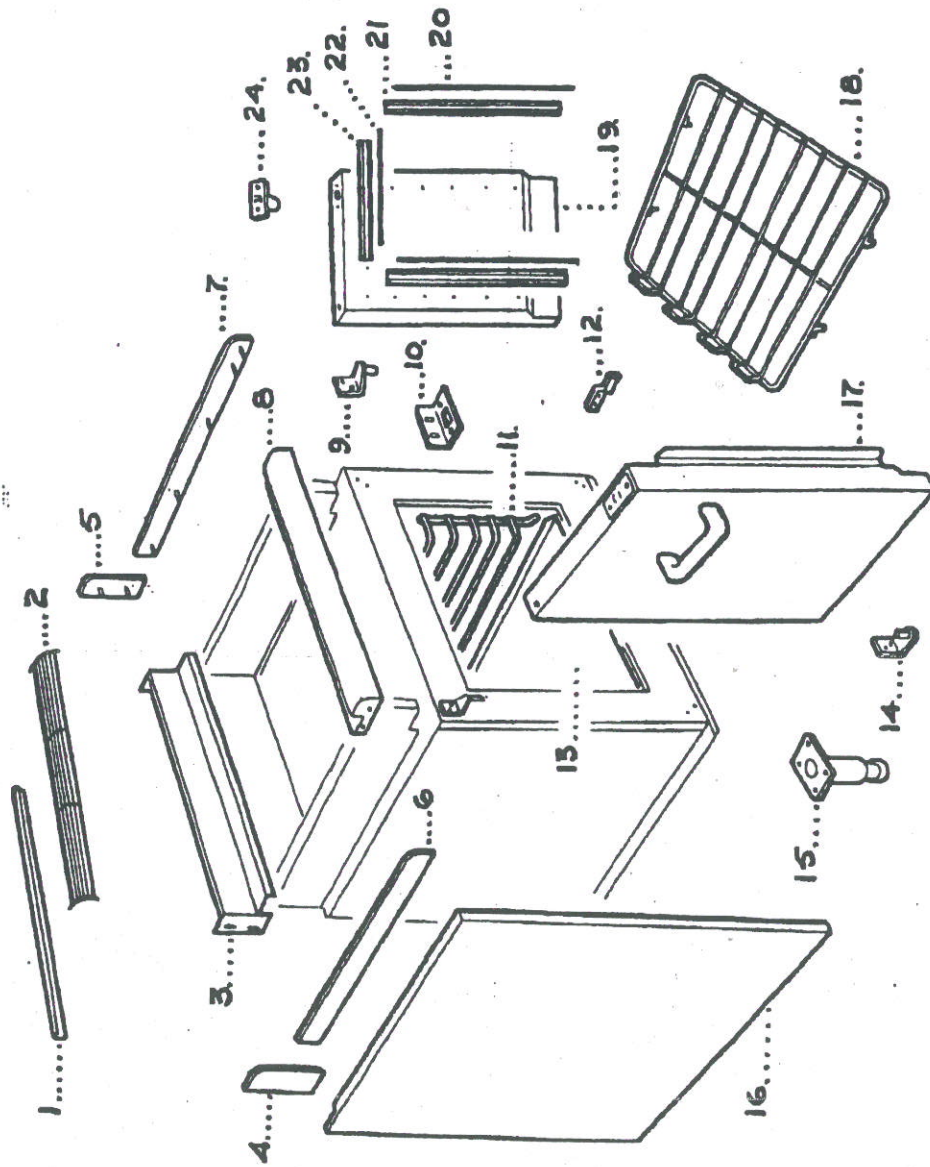

G350/1 & 2 (CE) Range – Fitments

Part No.	Description
1	Flue Rear Trim
2	Flue Grid
3	Flue Front
4	Flue Trim L/H
5	Flue Trim R/H
6	Hob Trim L/H
7	Hob Trim R/H
8	Front Hob Rail
9	Hinge – Top L/H
9a	Hinge – Top R/H
10	Door Catch Keeper
11	Oven Shelf Hanger
12	Hanger Bracket
13	Oven Bottom Tray
14	Hinge – Bottom L/H
14a	Hinge – Bottom R/H
15	Adjustable Leg
16	Side Panel L/H
16a	Side Panel R/H
17	Door Assembly L/H
	Door Handle
18	Oven Grid Shelf
19	Door Assembly R/H
20	Vertical Door Seal c/w Clips
21	Vertical Door Seal Channel
22	Horizontal Door Seal c/w Clips
23	Horizontal Door Seal Channel
24	Door Catch