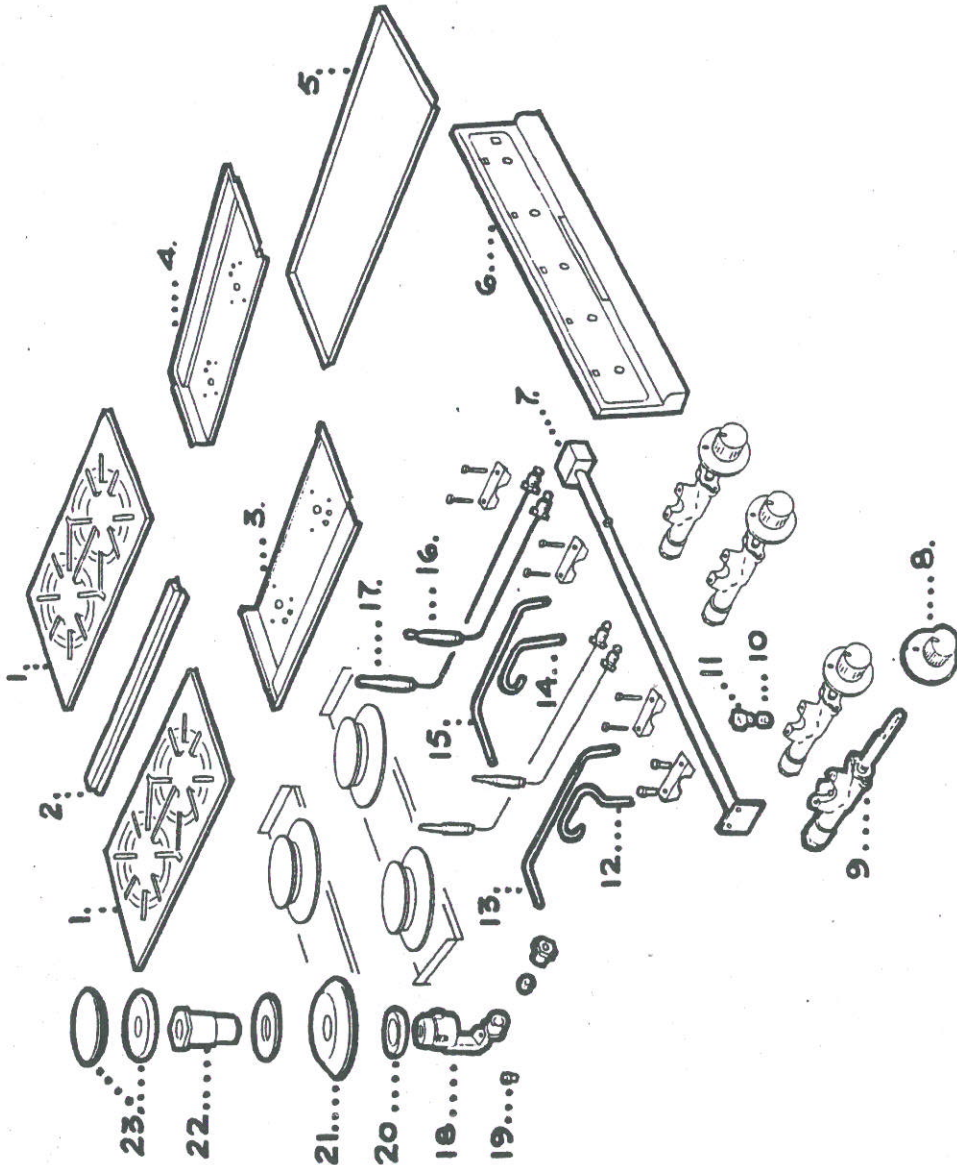

Part No.	Description
1	Pan Support L/H
539220080	Pan Support L/H
539220090	Pan Support R/H
2	Hob Spacer
539210550	Hob Spacer
3	Spillage Tray L/H
539220300	Spillage Tray L/H
4	Spillage Tray R/H
539220310	Spillage Tray R/H
5	Top Drip Tray
539210720	Top Drip Tray
6	Control Panel
539110759	Control Panel
7	Manifold Assembly
539220220	Manifold Assembly
8	Control Knob
539220350	Control Knob
9	Control Valve – Nat Gas
539220360	Control Valve – Nat Gas
10	Control Valve – Propane
539220365	Control Valve – Propane
11	8mm Olive
531101360	8mm Olive
12	M12 Internal Compression Nut
531101350	M12 Internal Compression Nut
13	Supply Pipe – Front L/H – c/w 8mm Olives
539220250	Supply Pipe – Front L/H – c/w 8mm Olives
14	Supply Pipe – Rear L/H – c/w 8mm Olives
539220270	Supply Pipe – Rear L/H – c/w 8mm Olives
15	Supply Pipe – Front R/H – c/w 8mm Olives
539220260	Supply Pipe – Front R/H – c/w 8mm Olives
16	Supply Pipe – Rear R/H – c/w 8mm Olives
539220280	Supply Pipe – Rear R/H – c/w 8mm Olives
17	Thermocouple – Front
539220340	Thermocouple – Front
18	Thermocouple – Rear
539220330	Thermocouple – Rear
19	Injector Holder – Nat Gas
539220390	Injector Holder – Nat Gas
20	Injector Holder – Propane
539220395	Injector Holder – Propane
21	Injector – Nat Gas
539220400	Injector – Nat Gas
22	Injector – Propane
539220405	Injector – Propane
23	Locking Ring
531101370	Locking Ring
24	Burner Base
539221264	Burner Base
25	Venturi
539110070	Venturi
26	Burner Cap Assembly
539220420	Burner Cap Assembly