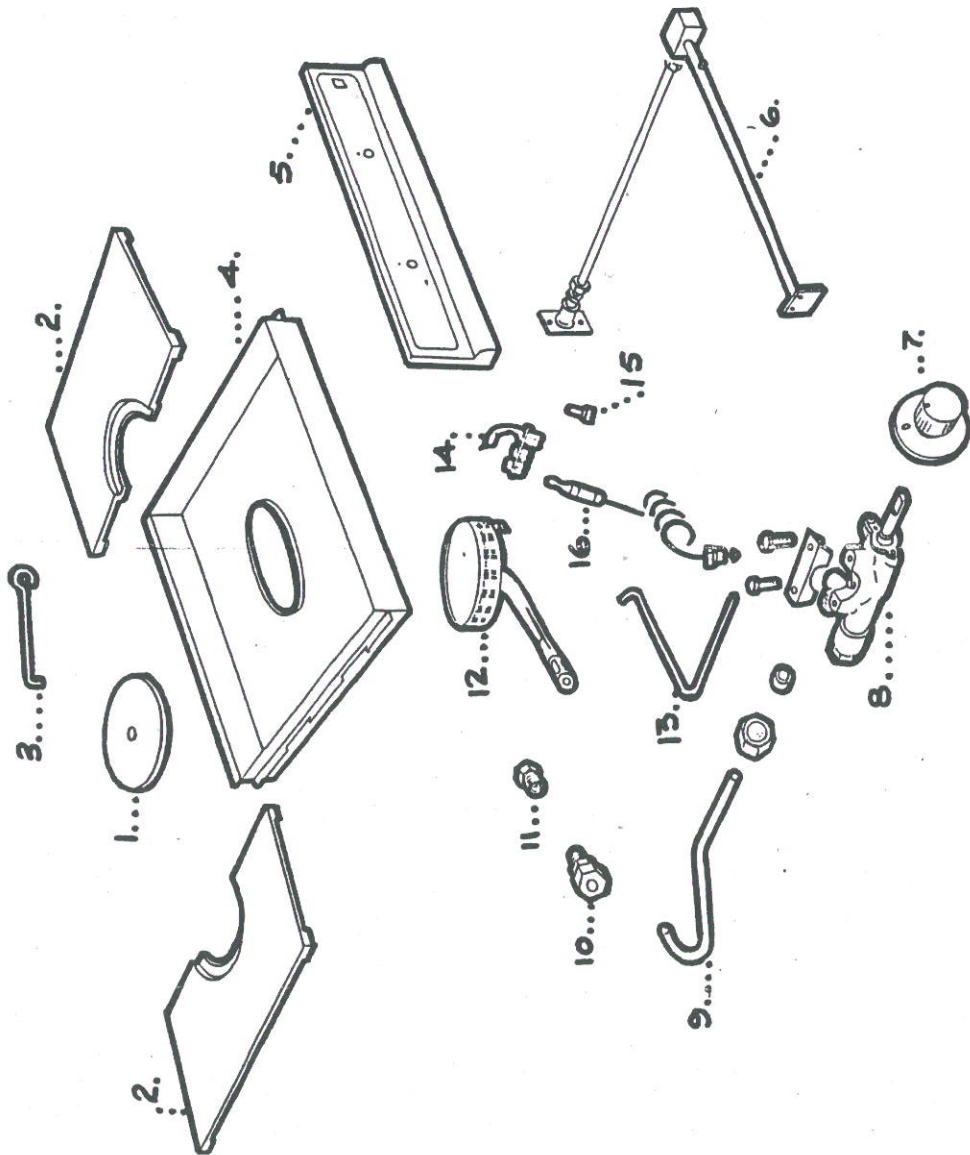

G350/2 (CE) Solid Top Controls & Pipework

Part No.	Description
1	Solid Top Cup
2	Solid Top Casting
3	Cup Lifter
4	Burner Tray
5	Control Panel
6	Float Rail – Manifold
7	Solid Top Control Knob
8	Control Valve FFD
9	Supply Pipe – Control to Burner c/w 10mm Olives
10	Injector Adaptor
11	Injector – Nat Gas
	Injector – Propane
12	Burner Assembly
13	Pilot Pipe c/w 4mm Olives
14	Pilot Burner – Nat Gas
	Pilot Burner – Propane
15	Pilot Injector – Nat Gas
	Pilot Injector – Propane
16	Thermocouple