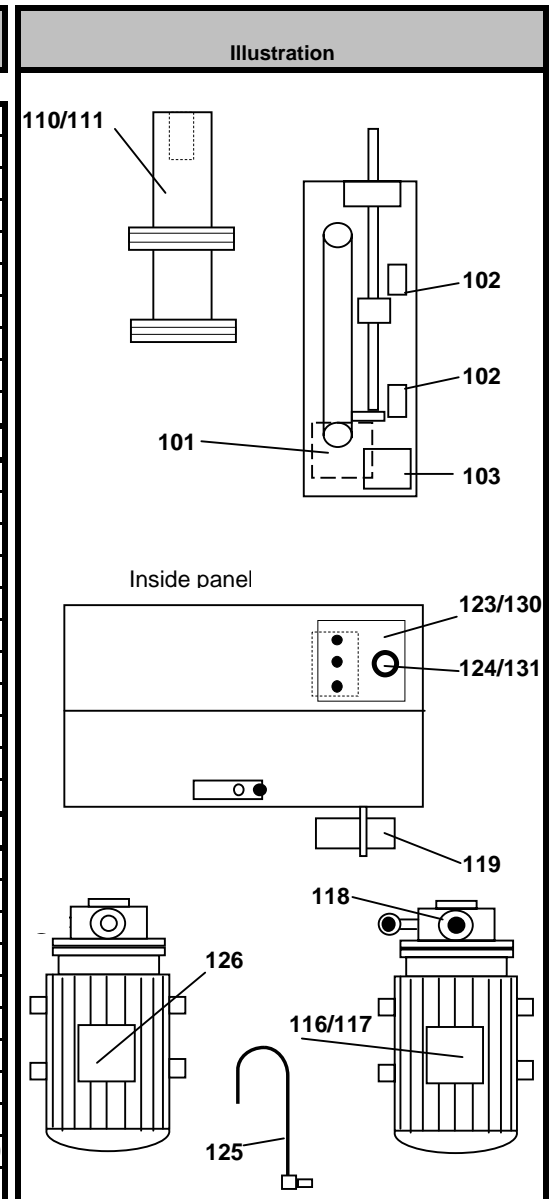

Oil pumping and filtration system until 31.03.97								
116	400860	Pump	(without connection)	1	1	1	2x1	-
117	600561	Pump complete	(with all connections)	1	1	1	2x1	-
118	400862	Fast coupling	(on pump)	1	1	1	2x1	-
119	400867	Fast coupling	(on inside panel)	1	1	1	2x1	-
121	301014	Control print No. 9	(mounted in control box)	1	1	1	2x1	-
122	400815	Washer polyamide	M3x12	4	4	4	2x4	-
123	101131	Control panel	for lift and pump	1	1	1	2x1	-
124	400845	Control button	for pump	1	1	1	2x1	-
125	600562	Drain pipe complete		1	1	1	2x1	-
135	101158	Micro-filter	small	1	-	-	2x1	-
136	101159	Micro-filter	large	-	1	1	-	-

Oil pumping and filtration system from 01.04.97								
126	400987	Pump complete	(with all connections)	1	1	1	1	-
127	101301	Suction pipe for pompe	(mounted in container)	1	1	1	1	1
128	101304	Control print No. 9	(mounted in control box)	1	1	1	1	2
129	400815	Washer polyamide	M3x12	4	4	4	2x4	8
130	101131	Control panel	for lift and pump	1	1	1	2x1	-
131	400845	Control button	for pump	1	1	1	2x1	2
132	600674	Drain pipe complete		1	1	1	2x1	2
133	600675	Drain pipe complete - flexible		1	1	1	2x1	2
134	400997	O'ring seal		1	1	1	2x1	2
135	101158	Micro-filter	small	1	-	-	2x1	3
136	101159	Micro-filter	large	-	1	1	-	3

Standard	FFS 21 / 31 / 41 / 42	EDITION
Price list valid as of 30.06.2005 exc. VAT - Parts and prices subject to modification		
Preisblatt gültig ab 30.06.2005 exkl. MWSt - Artikel und Preisänderungen vorbehalten		
Prix courant valable dès le 30.06.2005 excl. TVA - Sous réserve de changements d'article et de prix		

frifri aro s.a.		FRANKE	
2520 La Neuveville			
#####	pz	4 / 4	a