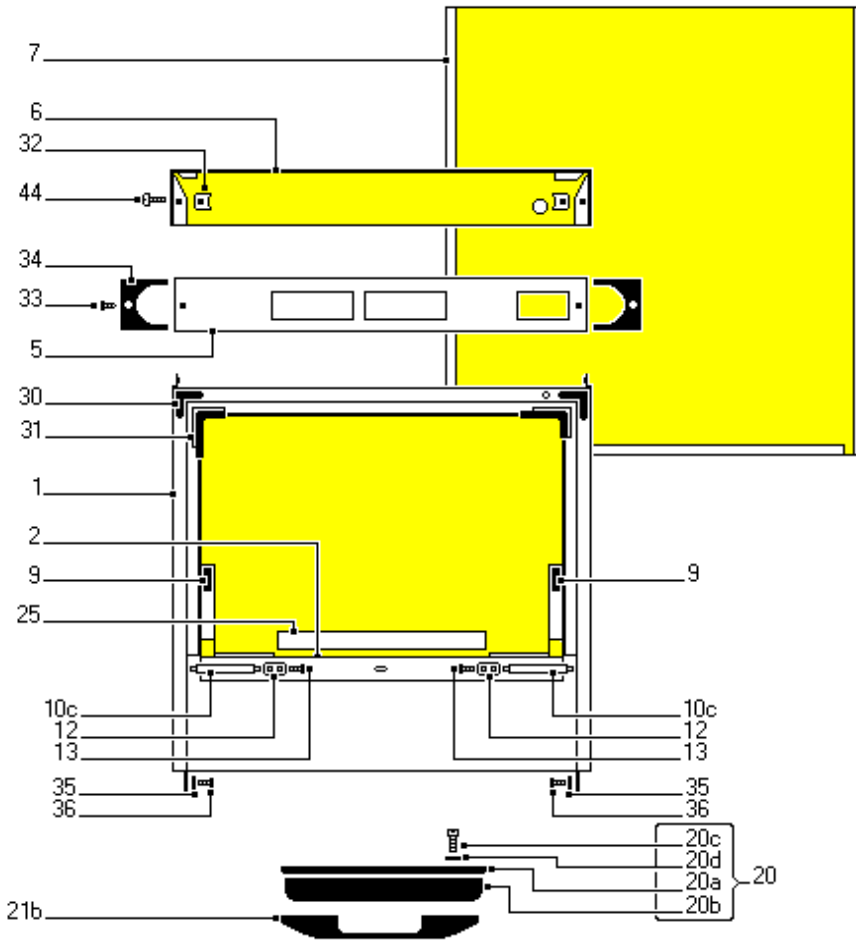

Ref.	S/22	DESCRIPTON
1	09TPCO10	OVERFLOW PIPE ASS.
2	OR3131	O RING
3	PISC10	DRAIN OUTLET
4	DAPL100	FIXING NUT
5	FATU30	JUBILEE CLIP
6	MASC20	DRAIN HOSE
7	GOSC10	DRAIN ELBOW
8	TUSC10	DRAIN PIPE
10	09GAARIA	AIR TRAP ASSEMBLY
17	TAPL038	PLASTIC BLANK 3/8"
18	OR122	O RING
19	DAOT038	FIXING NUT
21	NOFIFI	FILTER FIXING NUT
22	09FIPL10L	PLASTIC FILTER ASSEMBLY
22A	FIPL10	PLASTIC FILTER
22B	BAF10	FILTER BASE
23	ASFICO	FILTER ROD
24	PIAS10	FILTER SUPPORT
25	OR3168	O RING
26	DAPL114	FIXING NUT
27	MAAS10	WASH PUMP HOSE
30	EPIM060	PUMP HP 0,60-220-50Hz
42	PIEN10	SUPPORT
44	VIEI516	SCREW
45	DAMEM05	NUT
46	VIAF2913	VIAF2913
49	TUIN20	S/S TUBE - LOWER WASH
52	SURI10	RINSE SUPPORT
53	SULRI10	LOWER WASH/RINSE ELBOW
55	GHLAIN	LOWER WASH DEVIATOR
57	DAOT014	NUT
58	OR117	O RING
59	MAMA2US2	WASH RUBBER HOSE
60	09GILR20	WASH/RINSE ARM ASS.
61d	09ALDX20	WASH ARM ASS.-RIGHT
61s	09ALSX20	WASH ARM ASS.-LEFT
62	OR124	O RING
63	ASLA20	WASH ARM
64d	GELASD	WASH JET - RIGHT
64s	GELASS	WASH JET - LEFT
65	GHGELA	WASH JET FIXING RING
66	TAGELA	WASH JET BLANK
68	MOGIFS	WASH/RINSE CENTER
69	NOFIMO	FIXING NUT
70	09SCPOCO	DOOR CATCH ASS.
81	FATU12	JUBILEE CLIP
82	TG1117	RINSE HOSE PER METRE
83	RAPL1T	T CONNECTION
90	XMPZDOBEB0	DETERGENT PUMP AND CONTROLLER
91	TUCR64	DETERGENT HOSE PER METRE
92	FAMO46	CLIP
93	09INDEVA	DETERGENT INJECTOR
101	SULRSU	TOP WASH/RINSE SUPPORT
102	GUSULQ	CORK SEAL
103	GHLASU	TOP WASH DEVIATOR
105	VIEI620	SCREW