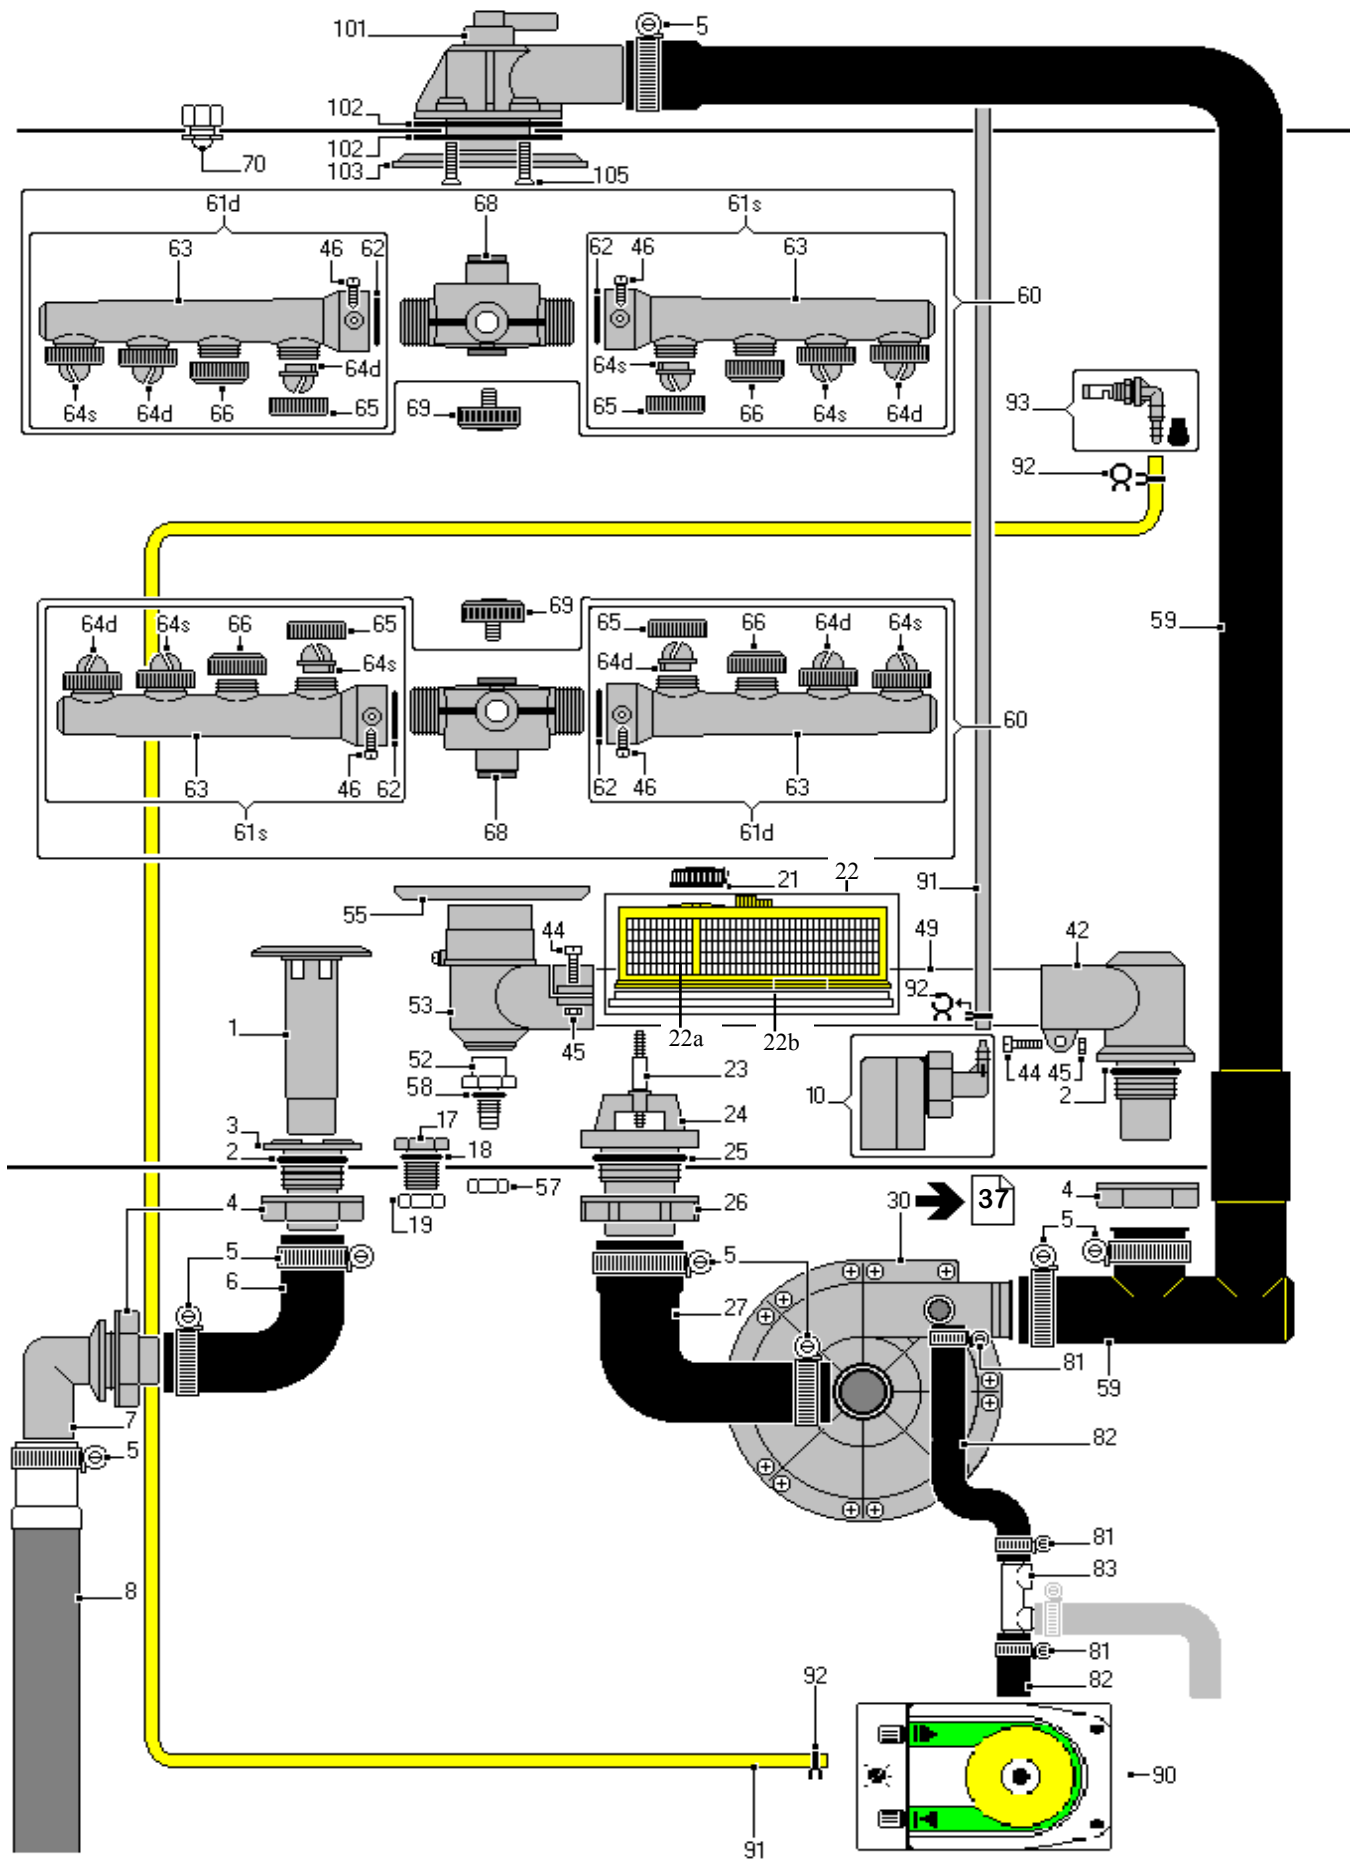

Ref.	S/22	DESCRIPTON
1	09TPCO10	OVERFLOW PIPE ASS.
2	OR3131	O RING
3	PISC10	DRAIN OUTLET
4	DAPL100	FIXING NUT
5	FATU30	JUBILEE CLIP
6	MASC20	DRAIN HOSE
7	GOSC10	DRAIN ELBOW
8	TUSC10	DRAIN PIPE
10	09GAARIA	AIR TRAP ASSEMBLY
17	TAPL038	PLASTIC BLANK 3/8"
18	OR122	O RING
19	DAOT038	FIXING NUT
21	NOFIFI	FILTER FIXING NUT
22	09FIPL10L	PLASTIC FILTER ASSEMBLY
22A	FIPL10	PLASTIC FILTER
22B	BAF10	FILTER BASE
23	ASFICO	FILTER ROD
24	PIAS10	FILTER SUPPORT
25	OR3168	O RING
26	DAPL114	FIXING NUT
27	MAAS10	WASH PUMP HOSE
30	EPIM060	PUMP HP 0,60-220-50Hz
42	PIEN10	SUPPORT
44	VIEI516	SCREW
45	DAMEM05	NUT
46	VIAF2913	VIAF2913
49	TUIN20	S/S TUBE - LOWER WASH
52	SURI10	RINSE SUPPORT
53	SULRI10	LOWER WASH/RINSE ELBOW
55	GHLAIN	LOWER WASH DEVIATOR
57	DAOT014	NUT
58	OR117	O RING
59	MAMA2US2	WASH RUBBER HOSE
60	09GILR20	WASH/RINSE ARM ASS.
61d	09ALDX20	WASH ARM ASS.-RIGHT
61s	09ALSX20	WASH ARM ASS.-LEFT
62	OR124	O RING
63	ASLA20	WASH ARM
64d	GELASD	WASH JET - RIGHT
64s	GELASS	WASH JET - LEFT
65	GHGELA	WASH JET FIXING RING
66	TAGELA	WASH JET BLANK
68	MOGIFS	WASH/RINSE CENTER
69	NOFIMO	FIXING NUT
70	09SCPOCO	DOOR CATCH ASS.
81	FATU12	JUBILEE CLIP
82	TG1117	RINSE HOSE PER METRE
83	RAPL1T	T CONNECTION
90	XMPZDOBEB0	DETERGENT PUMP AND CONTROLLER
91	TUCR64	DETERGENT HOSE PER METRE
92	FAMO46	CLIP
93	09INDEVA	DETERGENT INJECTOR
101	SULRSU	TOP WASH/RINSE SUPPORT
102	GUSULQ	CORK SEAL
103	GHLASU	TOP WASH DEVIATOR
105	VIEI620	SCREW