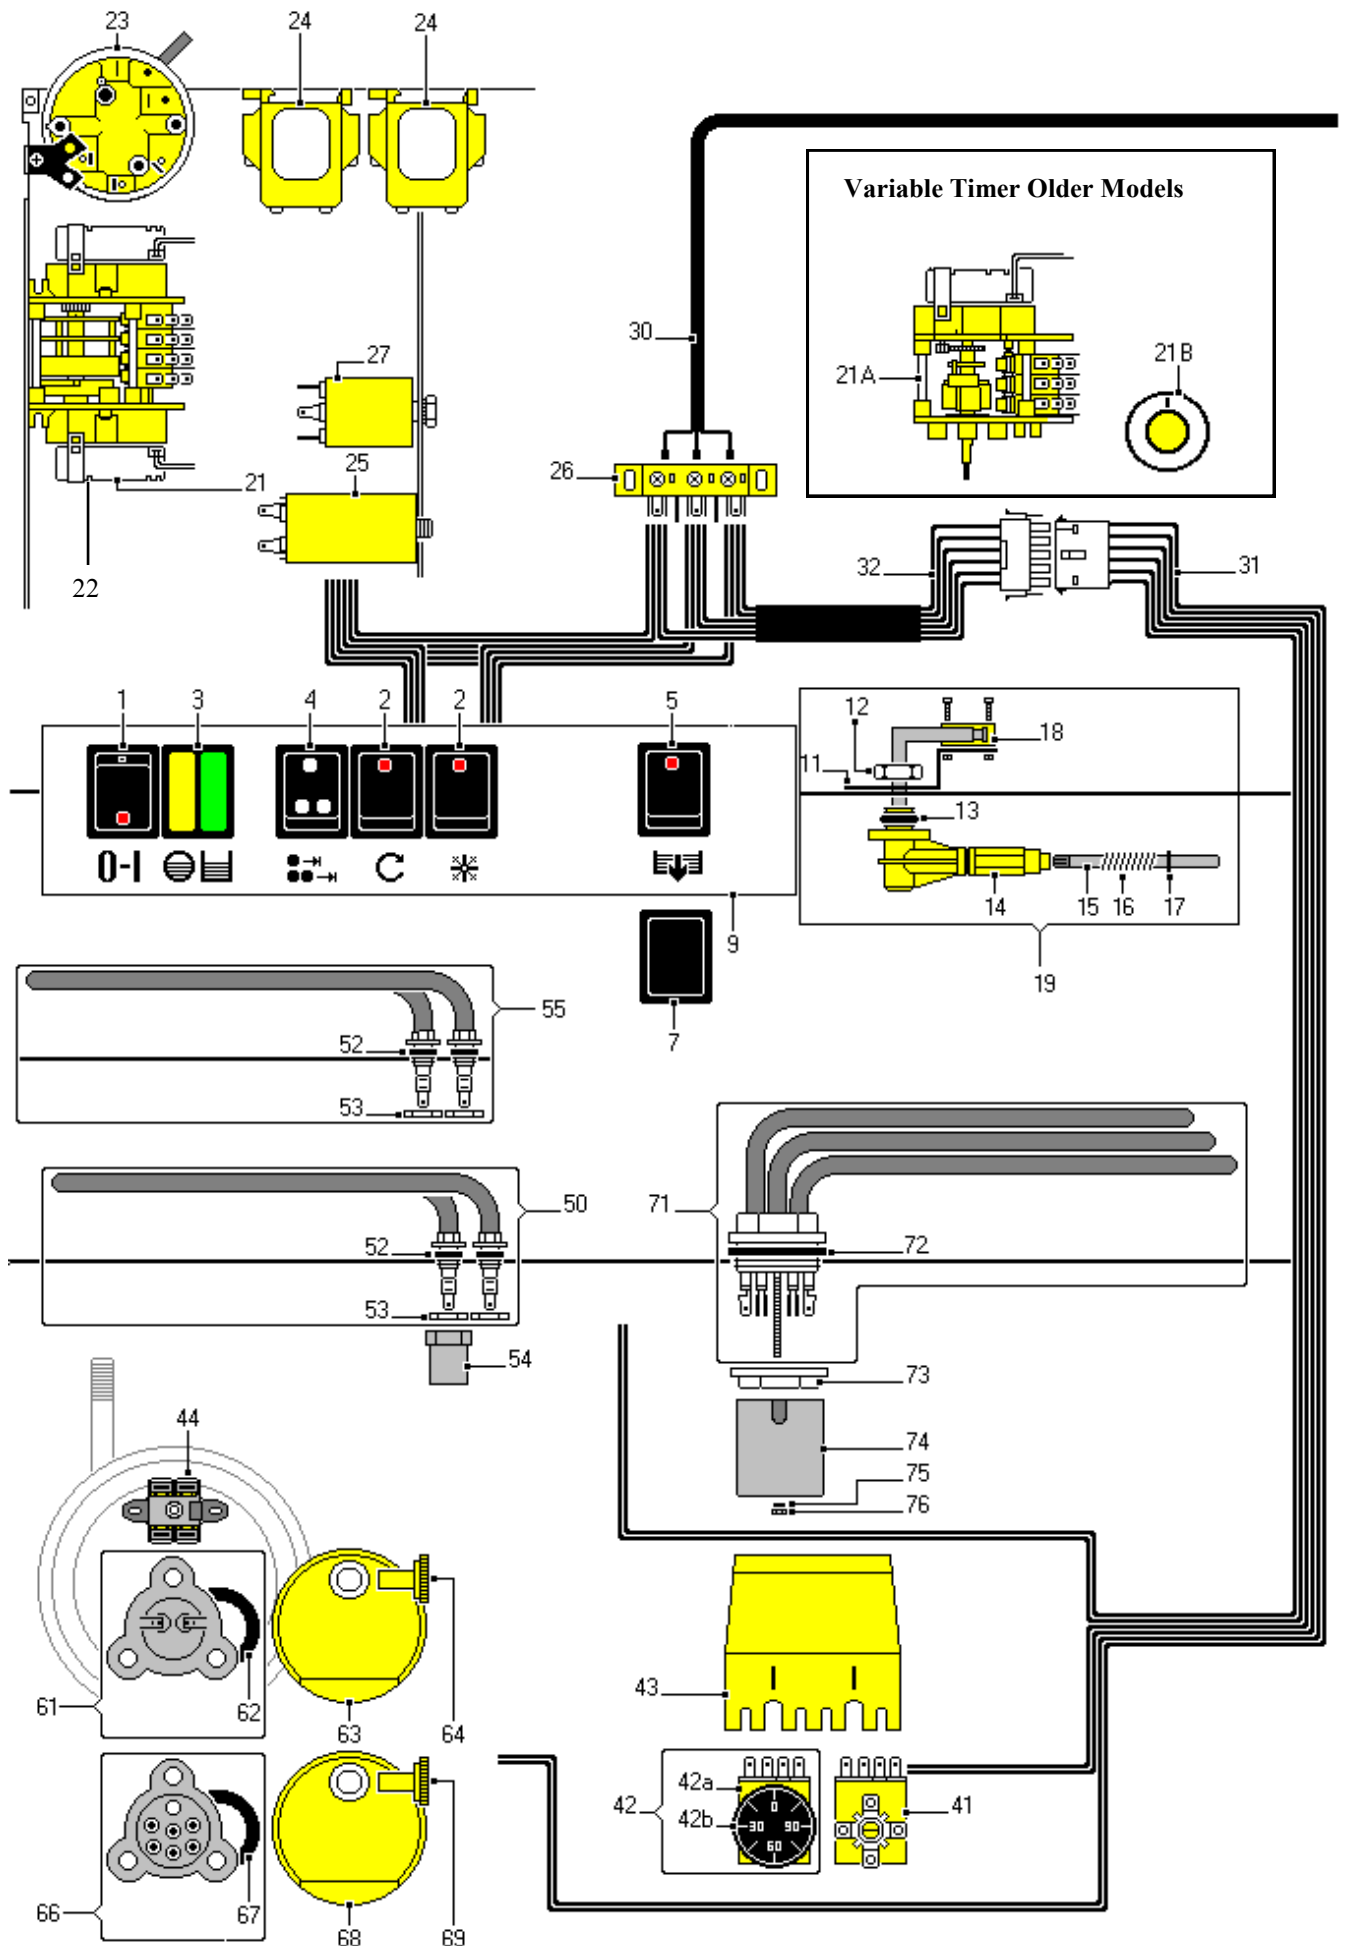

Ref	S/42/425	DESCRIPTON
1	INGENE	MAIN OFF-ON SWITCH
2	PUGENE	PUSH SWITCH-CYCLE
3	SPLUDO	DOUBLE CONTROL LIGHT
4	SECINE	CYCLE SELECTOR
5	PUDENE	DRAIN PUMP SWITCH
7	TANELA	BLANK - LARGE
9	TAORHIS42	CONTROL PLATE
10	09INMIRS	DOOR SWITCH ASSEMBLY
11	SUINRB	MICROSWITCH SUPPORT
12	DAOT038	FIXING NUT
13	OR122	O RING
14	09COPLMI	MICROSWITCH SUPPORT
15	ASMIPO	SWITCH ROD
16	MOMIPO	SPRING
17	ANSEMI	SEEGER RING
18	INMIPOOR	DOOR SAFETY SWITCH
19	09INMINPO	DOOR SAFETY SWITCH ASS
21	PRCI24	CYCLE TIMER - 2-4 MINUTES
21A	PRCIH542	CYCLE TIMER 1-6 MINUTES
21B	MAPRHI	TIMER KNOB
22	PRCIRB	TIMER S/41
23	PRLI10	PRESSURE SWITCH
24	TEBOFA	CONTACTOR
25	COPO12	CAPACITOR 12.5 mf
26	MOSUMO	SPADE CONN.-S/PHASE
	MOSUTR	SPADE CONN.-T/PHASE
27	FIANDI	SUPPRESSOR
30	CAALRB	ELECTRIC CABLE-S/PHASE
31	CAELIN	LOWER ELECTR.CABLING
32	CAELSU1T	TOP ELECTR.CABLING
41	TEFILA	WASH THERMOSTAT 55°c
42	09TERELR	ADJUST.THERMOSTAT ASS.
42a	TERELR	ADJUSTABLE THERMOSTAT
42b	MATERE	THERMOSTAT KNOB
43	PRTERM	THERMOSTAT PROTECTION
44	TESIW15C	SAFETY THERMOSTAT
50	09REVA25	WASH TANK ASS.-W.2500
52	GUREVA	WASH TANK ELEM.SEAL
53	DAREVA	WASH TANK ELEM.NUT
54	PRREVA	WASH TANK ELEM.PROT.
55	09REVA425	WASH TANK ASS.-W.4500
61	09REBO30	RINSE TANK ASS.-W.3000
62	GUREBOM	RINSE TANK ELEM.SEAL
63	PRREBOM	RINSE TANK ELEM.PROTECTION
64	NOPRBOM	NUT
66	09REBO45	RINSE TANK ELEM.-W.4500 ASS
67	GUREBOT	RINSE TANK ELEM.SEAL
68	PRREBOT	RINSE EL.PROT.-T/PHASE
69	NOPRBOT	NUT-T/PHASE PROTECT.
71	09REVA45	W/TANK EL. ASS.-W.4500
72	GUREVA45	SEAL
73	DAOT114	NUT
74	PRREVA45	ELEMENT PROTECTION
75	ROPI05	WASHER
76	DAMEM05	NUT