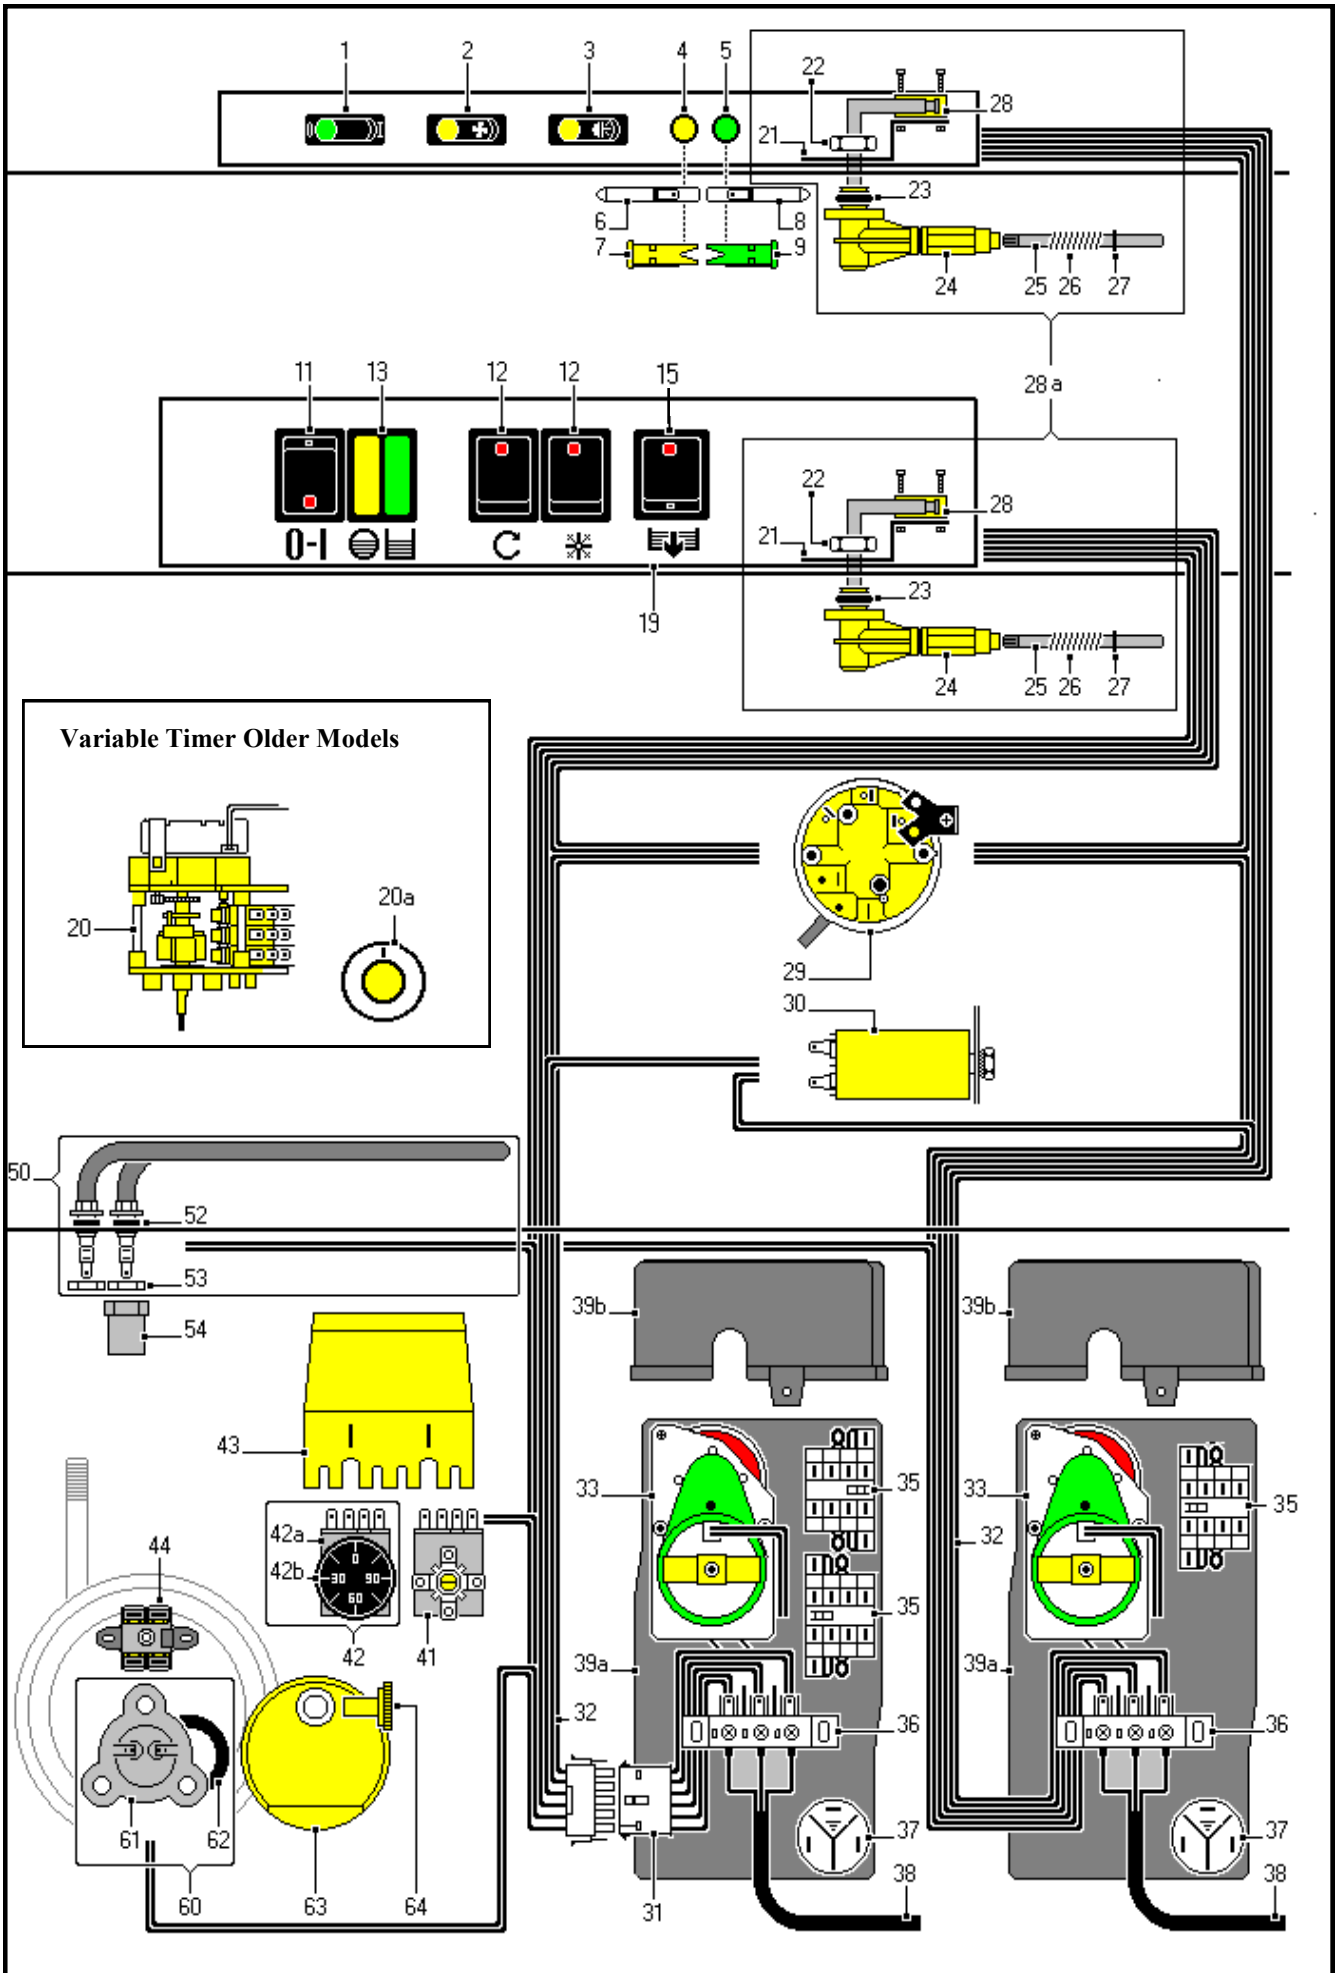

Ref.	SB/08	SB/22	DESCRIPTION
1	INGERB		MAIN OFF/ON SWITCH
2	PUCIRB		CYCLE SWITCH
3	PURFRB		COLD RINSE SWITCH
4	09SPTGRB		AMBER LIGHT ASSEMBLY
5	09SPTVRV		GREEN LIGHT ASSEMBLY
6	LASPGI		LIGHT BULB
7	GELUGI		AMBER LIGHT COVER
8	LASPVE		LIGHT BULB
9	GELUVE		GREEN LIGHT COVER
11		INGENE	MAIN OFF-ON SWITCH
12		PUGENE	PUSH SWITCH
13		SPLUDO	DOUBLE CONTROL LIGHT
15	PUDENE	PUDENE	DRAIN PUMP SWITCH
19		TAORHIB20	CONTROL PLATE
20		PRCIH5	CYCLE TIMER 1-6 MINUTES
20a		MAPRHI	TIMER KNOB
21	SUINRB	SUINRB	MICROSWITCH SUPPORT
22	DAOT038	DAOT038	FIXING NUT
23	OR122	OR122	O RING
24	09COPLMI	09COPLMI	MICROSWITCH SUPPORT
25	ASMIPO	ASMIPO	SWITCH ROD
26	MOMIPO	MOMIPO	SPRING
27	ANSEMI	ANSEMI	SEEGER RING
28	INMIPOOR	INMIPOOR	DOOR SAFETY SWITCH
28a	09INMIRS	09INMIRS	DOOR SAFETY SWITCH ASS
29	PRLI10	PRLI10	PRESSURE SWITCH
30	COPO10		CAPACITOR 10 mf
		COPO12	CAPACITOR 12 mf
31		CAELINRBN	LOWER ELECTRIC CABLING
32	CAEL08		TOP ELECTRIC CABLING
		CAELSURBN	TOP ELECTRIC CABLING
33	PRCI08		CYCLE TIMER
		PRCIRB	CYCLE TIMER
35	TEBOFA	TEBOFA	CONTACTOR
36	MOSUMO	MOSUMO	SPADE CONNECTOR
37	FIANDI	FIANDI	SUPPRESSOR
38	CAAL08		CONNECTING CABLE
		CAALRB	CONNECTING CABLE
39a	SCELBA	SCELBA	BOX - BASE
39b	SCELCO	SCELCO	BOX - COVER
41	TEFILA	TEFILA	WASH THERMOSTAT 55°c
42	09TERELR	09TERELR	ADJUST.THERMOSTAT ASS.
42a	TERELR	TERELR	ADJUSTABLE THERMOSTAT
42b	MATERE	MATERE	THERMOSTAT KNOB
43		PRTERM	THERMOSTAT PROTECTION
44	TESIW15C	TESIW15C	SAFETY THERMOSTAT
50	09REVA08		WASH TANK ASS.-W.800
		09REVA18	WASH TANK ASS.-W.1800
52	GUREVA	GUREVA	WASH TANK ELEM.SEAL
53	DAREVA	DAREVA	WASH TANK ELEM.NUT
54	PRREVA	PRREVA	WASH TANK ELEM.PROT.
60	09REBO22		RINSE TANK .ASS.-W.2200
		09REBO30	RINSE TANK .ASS.-W.3000
61	REBOM22		RINSE TANK ELEM.-W.2200
		REBOM30	RINSE TANK ELEM.-W.3000
62	GUREBOM	GUREBOM	RINSE TANK ELEM.SEAL
63		PRREBOM	RINSE TANK PROTECTION
64		NOPRBOM	NUT