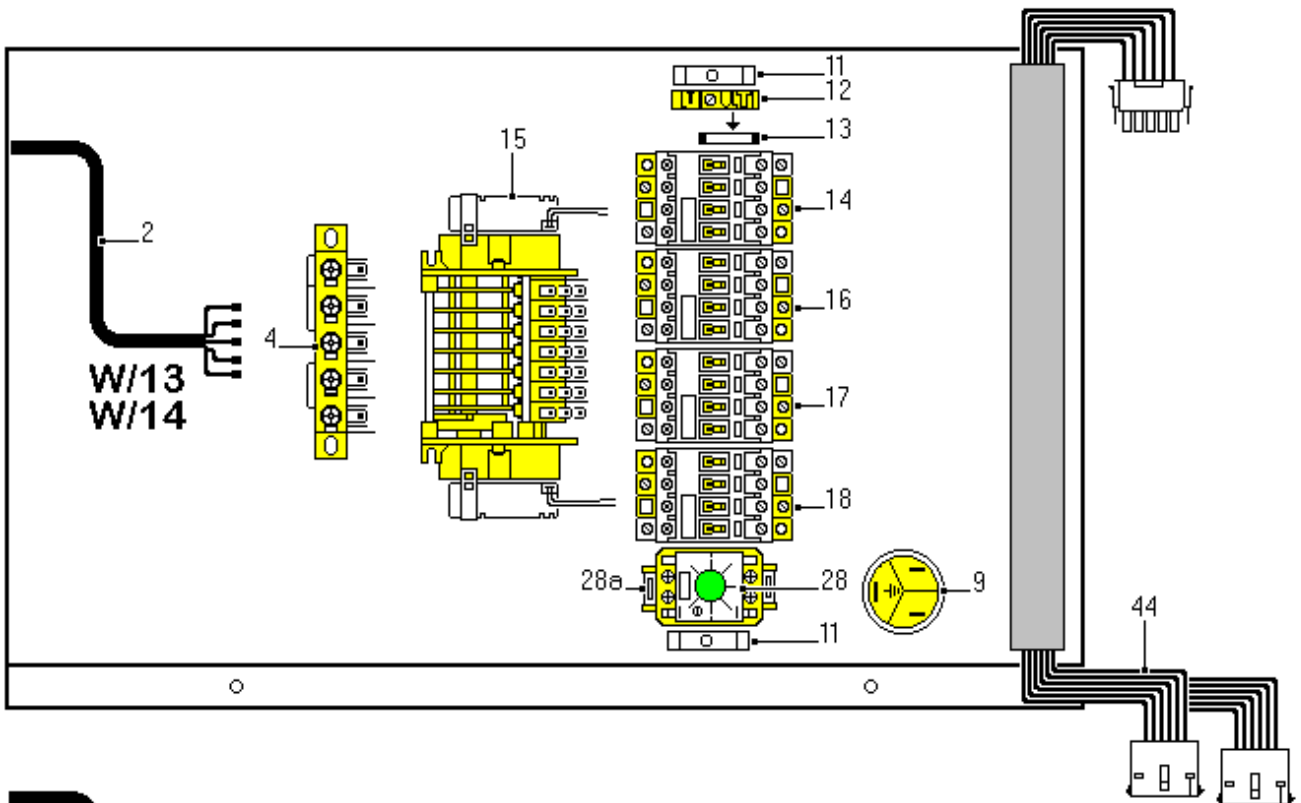

Ref.	W/14	W/15	DESCRIPTON
2	CAALTR	CAALTR	ELECTRIC CABLE - T/PHASE PER METRE
4	MOSUTR	MOSUTR	SPADE CONN. - T/PHASE
9	FIANDI	FIANDI	SUPPRESSOR
11	BLTETE	BLTETE	TERMINAL BLOCK
12	MOPOFU	MOPOFU	FUSE BLOCK
13	FUSIMO	FUSIMO	FUSE
14	TEBOFA		CONTACTOR - WASH TANK
15	PRCIW14		CYCLE TIMER
		PRCIW15N	CYCLE TIMER
16	TEBOFA		CONTACTOR - RINSE TANK
17	TEBOFA		CONTACTOR - SAFETY
18	TEBOFA		CONTACTOR - MAIN
19		TRCOW15	TRANSFORMER
21		TEGEW15	CONTACTOR - PUMPS
22		TEGEW15	CONTACTOR - SAFETY
23		TEGEW15	CONTACTOR - RINSE TANK
24		TEGEW15	CONTACTOR - WASH TANK
25		TEPOW15	CONTACTOR - MAIN
26		TEPOW15	CONTACTOR - CONTROLS
27		TEPOW15	CONTACTOR - HOOD
28	RIPO60		WASH PUMP DELAYER
		RIPOW15	WASH PUMP DELAYER
28a	ZORIPO	ZORIPO	BASE FOR PUMP DELAYER
34	PRLIW15	PRLIW15	PRESSURE SWITCH
35	MICA2C	MICA2C	MICRO SW. - 2 CONTACTS
36	MICA3C	MICA3C	MICRO SW. - 3 CONTACTS
37	MICA3C	MICA3C	MICRO SW. - 3 CONTACTS
38	CAMIPO14	CAMIPO15	MICRO SW. - LOOM
44	CAGE14		WIRING LOOM
50	SCMIW15	SCMIW15	MICROSWITCH BOX
51	DAESM6	DAESM6	NUT
52	PEINW15	PEINW15	ROD
53	TAMICA	TAMICA	HOOD PUSH BUTTON
54	MOMICA	MOMICA	SPRING
55	ANSEMI	ANSEMI	SEEGER RING
56	AZMICA	AZMICA	MICRO PUSHER
57	ASMICA	ASMICA	SWITCH ROD
60	09GRMIW14	09GRMIW15	HOOD MICRO SWITCH ASSEMBLY