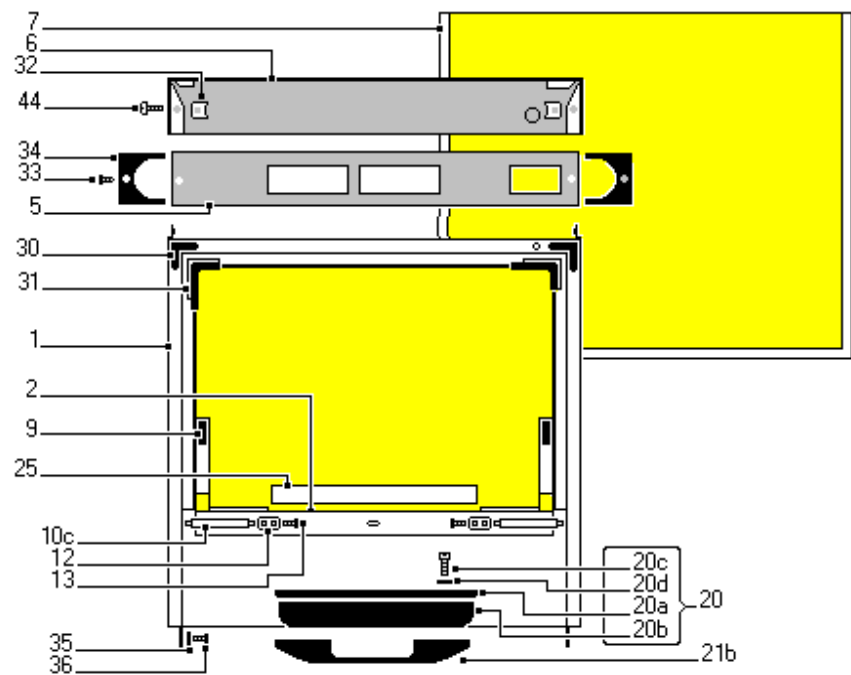

Ref.	S/41/S/42/425	DESCRIPTON
1	09TPCO42	OVERFLOW PIPE ASS.
2	OR3168	O RING
3	PISC30	DRAIN OUTLET
4	DAPL114	FIXING NUT
5	FATU40	JUBILEE CLIP
6	MASC42	DRAIN HOSE
7	GOSC30	DRAIN ELBOW
8	TUSC30	DRAIN PIPE
9	OR3181	O RING
10	09GAARIA	AIR TRAP ASSEMBLY
21	NOFIFI	FILTER FIXING NUT
22	09FIPL60	PLASTIC FILTER ASSEMBLY
22A	FIPL60	PLASTIC FILTER
22B	BAFI60	FILTER BASE
23	ASFI60	FILTER ROD
24	PIAS30	FILTER SUPPORT
25	OR3187	O RING
26	DAPL112	FIXING NUT
27	MAAS42	WASH PUMP HOSE
30	EPIM100A	PUMP HP 1,00-220-50Hz
42	PIEN42	SUPPORT
44	VIEI516	SCREW
45	DAMEM05	NUT
46	VIAF2916	SCREW
49	TUIN40	S/S TUBE - LOWER WASH
51	OR122	O RING
52	SURI42	RINSE SUPPORT
53	SULRI30	LOWER WASH/RINSE ELBOW
55	GHLAIN	LOWER WASH DEVIATOR
55B	GHLA4202	CENTRAL FILTER SUPPORT
56	DAOT038	NUT
59	MAMA2US4	WASH RUBBER HOSE
60	09GILR40	WASH/RINSE ARM ASS.
61d	09ALDX40	WASH ARM ASS. - RIGHT
61s	09ALSX40	WASH ARM ASS. - LEFT
62	OR124	O RING
63	ASLA40	WASH ARM
64d	GELASD	WASH JET - RIGHT
64s	GELASS	WASH JET - LEFT
65	GHGELA	WASH JET FIXING RING
66	TAGELA	WASH JET BLANK
68	MOGIFS	WASH/RINSE CENTER
69	NOFIMO	FIXING NUT
80	09SCPOCO	DOOR CATCH ASS.
81	FATU12	JUBILEE CLIP
82	TG1117	RINSE HOSE PER METRE
83	RAPL1T	T CONNECTION
90	XMPZDODEBO	DETERGENT PUMP AND CONTROLLER
91	TUCR64	DETERGENT HOSE PER METRE
92	FAMO46	SPRING CLIP
93	09INDEVA	DETERGENT INJECTOR
101	SULRSU	TOP WASH/RINSE SUPPORT
102	GUSULQ	CORK SEAL
103	GHLASU	TOP WASH DEVIATOR
105	VIEI620	SCREW