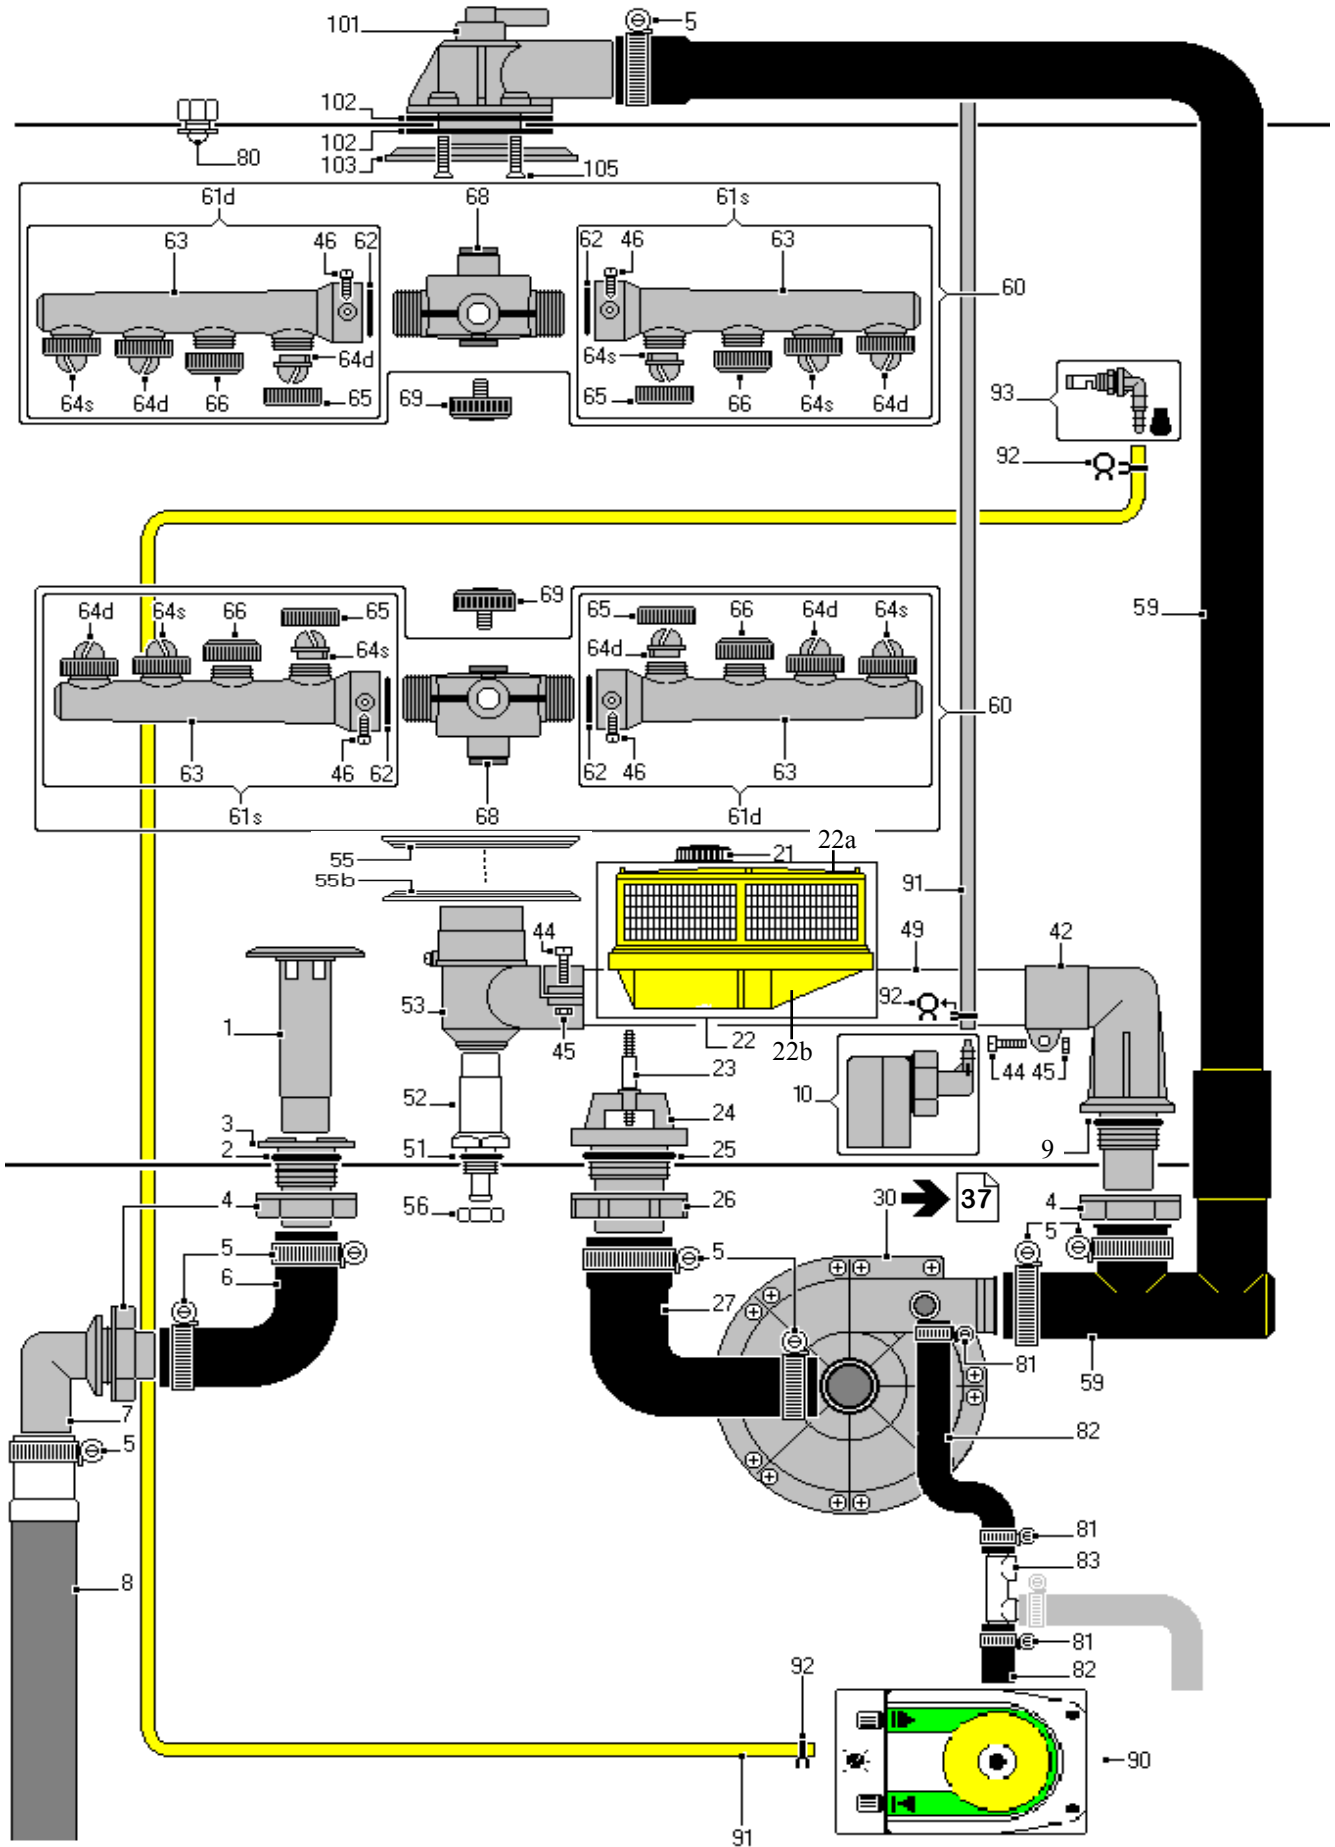

Ref.	S/41/S/42/425	DESCRIPTON
1	09TPCO42	OVERFLOW PIPE ASS.
2	OR3168	O RING
3	PISC30	DRAIN OUTLET
4	DAPL114	FIXING NUT
5	FATU40	JUBILEE CLIP
6	MASC42	DRAIN HOSE
7	GOSC30	DRAIN ELBOW
8	TUSC30	DRAIN PIPE
9	OR3181	O RING
10	09GAARIA	AIR TRAP ASSEMBLY
21	NOFIFI	FILTER FIXING NUT
22	09FIPL60	PLASTIC FILTER ASSEMBLY
22A	FIPL60	PLASTIC FILTER
22B	BAFI60	FILTER BASE
23	ASFI60	FILTER ROD
24	PIAS30	FILTER SUPPORT
25	OR3187	O RING
26	DAPL112	FIXING NUT
27	MAAS42	WASH PUMP HOSE
30	EPIM100A	PUMP HP 1,00-220-50Hz
42	PIEN42	SUPPORT
44	VIEI516	SCREW
45	DAMEM05	NUT
46	VIAF2916	SCREW
49	TUIN40	S/S TUBE - LOWER WASH
51	OR122	O RING
52	SURI42	RINSE SUPPORT
53	SULRI30	LOWER WASH/RINSE ELBOW
55	GHLAIN	LOWER WASH DEVIATOR
55B	GHLA4202	CENTRAL FILTER SUPPORT
56	DAOT038	NUT
59	MAMA2US4	WASH RUBBER HOSE
60	09GILR40	WASH/RINSE ARM ASS.
61d	09ALDX40	WASH ARM ASS. - RIGHT
61s	09ALSX40	WASH ARM ASS. - LEFT
62	OR124	O RING
63	ASLA40	WASH ARM
64d	GELASD	WASH JET - RIGHT
64s	GELASS	WASH JET - LEFT
65	GHGELA	WASH JET FIXING RING
66	TAGELA	WASH JET BLANK
68	MOGIFS	WASH/RINSE CENTER
69	NOFIMO	FIXING NUT
80	09SCPOCO	DOOR CATCH ASS.
81	FATU12	JUBILEE CLIP
82	TG1117	RINSE HOSE PER METRE
83	RAPL1T	T CONNECTION
90	XMPZDODEBO	DETERGENT PUMP AND CONTROLLER
91	TUCR64	DETERGENT HOSE PER METRE
92	FAMO46	SPRING CLIP
93	09INDEVA	DETERGENT INJECTOR
101	SULRSU	TOP WASH/RINSE SUPPORT
102	GUSULQ	CORK SEAL
103	GHLASU	TOP WASH DEVIATOR
105	VIEI620	SCREW