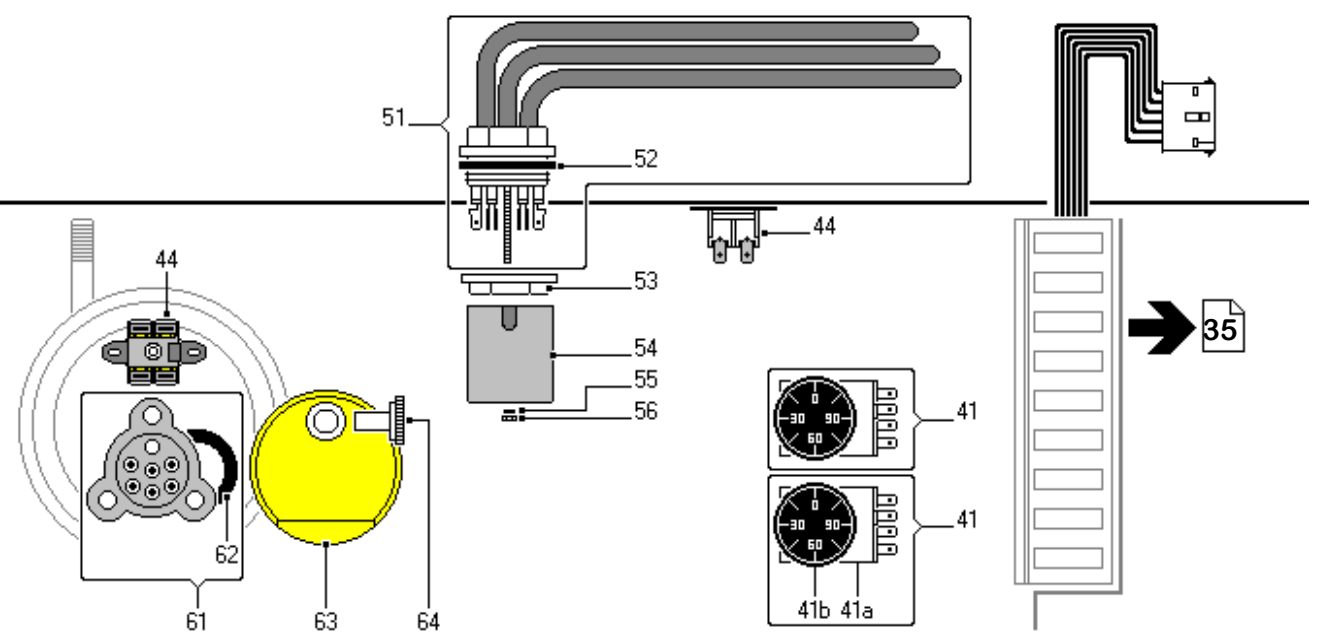

Ref.	W/14	W/15	DESCRIPTON
2	CAALTR	CAALTR	ELECTRIC CABLE - T/PHASE PER METRE
4	MOSUTR	MOSUTR	SPADE CONN. - T/PHASE
9	FIANDI	FIANDI	SUPPRESSOR
11	BLTETE	BLTETE	TERMINAL BLOCK
12	MOPOFU	MOPOFU	FUSE BLOCK
13	FUSIMO	FUSIMO	FUSE
14	TEBOFA		CONTACTOR - WASH TANK
15	PRCIW14		CYCLE TIMER
		PRCIW15N	CYCLE TIMER
16	TEBOFA		CONTACTOR - RINSE TANK
17	TEBOFA		CONTACTOR - SAFETY
18	TEBOFA		CONTACTOR - MAIN
19		TRCOW15	TRANSFORMER
21		TEGEW15	CONTACTOR - PUMPS
22		TEGEW15	CONTACTOR - SAFETY
23		TEGEW15	CONTACTOR - RINSE TANK
24		TEGEW15	CONTACTOR - WASH TANK
25		TEPOW15	CONTACTOR - MAIN
26		TEPOW15	CONTACTOR - CONTROLS
27		TEPOW15	CONTACTOR - HOOD
28	RIPO60		WASH PUMP DELAYER
		RIPOW15	WASH PUMP DELAYER
28a	ZORIPO	ZORIPO	BASE FOR PUMP DELAYER
34	PRLIW15	PRLIW15	PRESSURE SWITCH
35	MICA2C	MICA2C	MICRO SW. - 2 CONTACTS
36	MICA3C	MICA3C	MICRO SW. - 3 CONTACTS
37	MICA3C	MICA3C	MICRO SW. - 3 CONTACTS
38	CAMIPO14	CAMIPO15	MICRO SW. - LOOM
44	CAGE14		WIRING LOOM
50	SCMIW15	SCMIW15	MICROSWITCH BOX
51	DAESM6	DAESM6	NUT
52	PEINW15	PEINW15	ROD
53	TAMICA	TAMICA	HOOD PUSH BUTTON
54	MOMICA	MOMICA	SPRING
55	ANSEMI	ANSEMI	SEEGER RING
56	AZMICA	AZMICA	MICRO PUSHER
57	ASMICA	ASMICA	SWITCH ROD
60	09GRMIW14	09GRMIW15	HOOD MICRO SWITCH ASSEMBLY