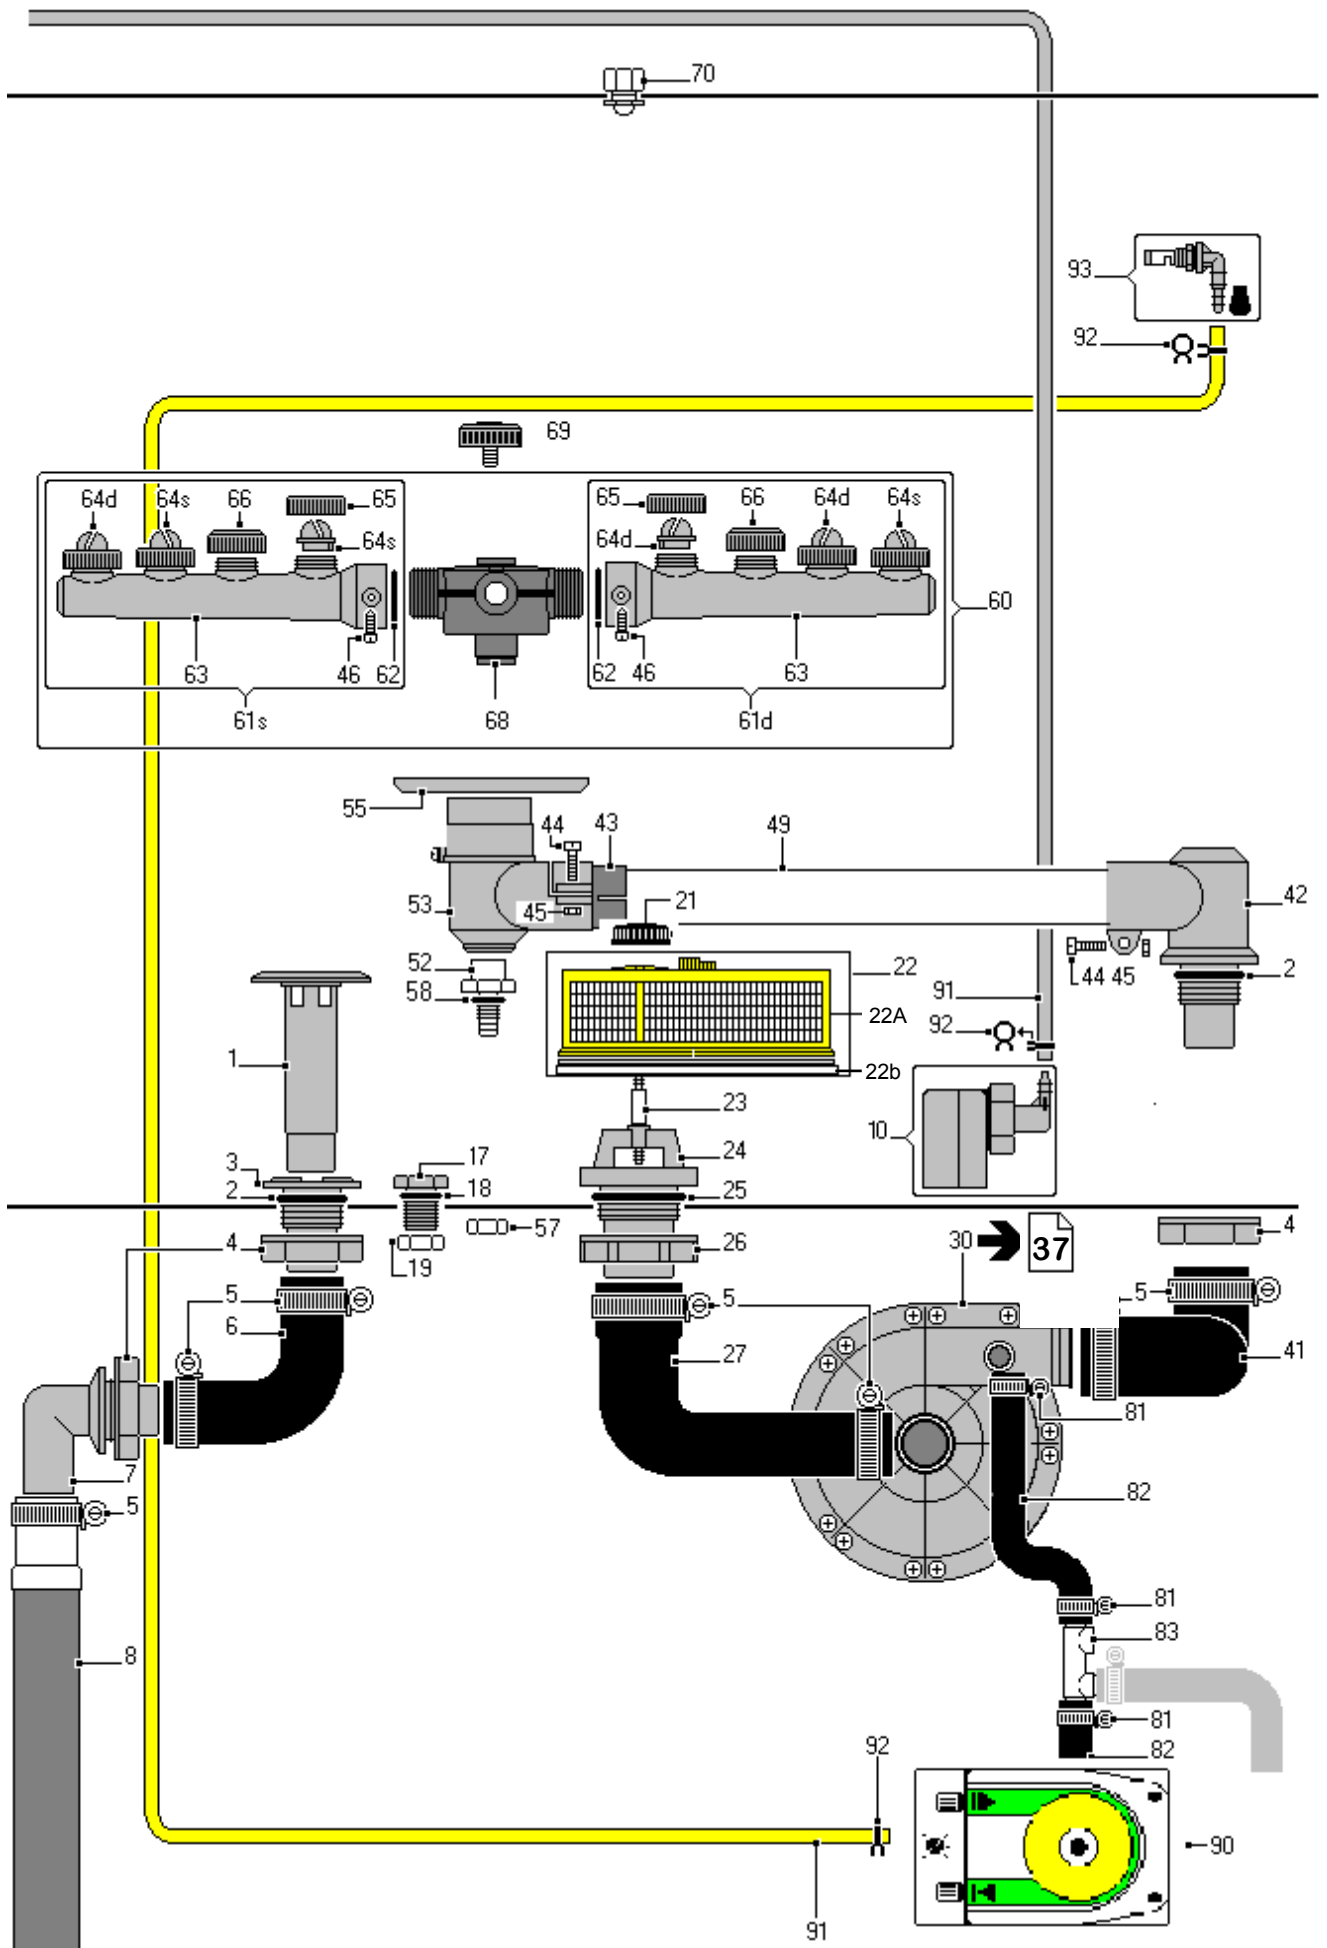

Ref.	SB/08	SB/22	DESCRIPTON
1	09TPCO10	09TPCO10	OVERFLOW PIPE ASS.
2	OR3131	OR3131	O RING
3	PISC10	PISC10	DRAIN OUTLET
4	DAPL100	DAPL100	FIXING NUT
5	FATU30	FATU30	JUBILEE CLIP
6	MASC10	MASC20	DRAIN HOSE
7	GOSC10	GOSC10	DRAIN ELBOW
8	TUSC10	TUSC10	DRAIN PIPE
10	09GAARIA	09GAARIA	AIR TRAP ASSEMBLY
17	TAPL014	TAPL038	PLASTIC BLANK
18	OR122	OR122	O RING
19	DAOT014	DAOT038	FIXING NUT
21	NOFIFI	NOFIFI	FILTER FIXING NUT
22	09FIPL10L	09FIPL10L	PLASTIC FILTER ASSEMBLY
22A	FIPL10	FIPL10	PLASTIC FILTER
22B	BAF10	BAF10	FILTER BASE
23	ASFICO	ASFICO	FILTER ROD
24	PIAS10	PIAS10	FILTER SUPPORT
25	OR3168	OR3168	O RING
26	DAPL114	DAPL114	FIXING NUT
27	MAAS10	MAAS10	WASH PUMP HOSE
30	EPIM030		PUMP HP 0,30-220-50Hz
		EPIM060	PUMP HP 0,60-220-50Hz
41	MAMAR1		WASH RUBBER HOSE
		MAMAR2	WASH RUBBER HOSE
42	PIEN10	PIEN10	SUPPORT
44	VIEI516	VIEI516	SCREW
45	DAMEM05	DAMEM05	NUT
46	VIAF2913	VIAF2913	SCREW
49	TUIN10		S/S TUBE-LOWER WASH
		TUIN20	S/S TUBE-LOWER WASH
52	SURI10	SURI10	RINSE SUPPORT
53	SULRI10J	SULRI10J	LOWER WASH/RINSE ELBOW
55	GHLAIN	GHLAIN	LOWER WASH DEVIATOR
57	DAOT014	DAOT014	NUT
58	OR117	OR117	O RING
60	09GILRB10		WASH/RINSE ARM ASS.
		09GILRB20	WASH/RINSE ARM ASS.
61d	09ALDX10		WASH ARM ASS.-RIGHT
		09ALDX20	WASH ARM ASS.-RIGHT
61s	09ALSX10		WASH ARM ASS.-LEFT
		09ALSX20	WASH ARM ASS.-LEFT
62	OR124	OR124	O RING
63	ASLA10		WASH ARM
		ASLA20	WASH ARM
64d	GELASD	GELASD	WASH JET - RIGHT
64s	GELASS	GELASS	WASH JET - LEFT
65	GHGELA	GHGELA	WASH JET FIXING RING
66	TAGELA	TAGELA	WASH JET BLANK
68	MOGISB	MOGISB	WASH/RINSE CENTER
69	NOFIMO	NOFIMO	FIXING NUT
70	09SCPOCO	09SCPOCO	DOOR CATCH ASS.
81		FATU12	JUBILEE CLIP
82		TG1117	RINSE HOSE PER METRE
83		RAPL1T	T CONNECTION
90		XMPZDODEBO	DETERGENT PUMP AND CONTROLLER
91	TUCR64	TUCR64	DETERGENT HOSE PER METRE
92	FAMO46	FAMO46	CLIP
93	09INDEVA	09INDEVA	DETERGENT INJECTOR