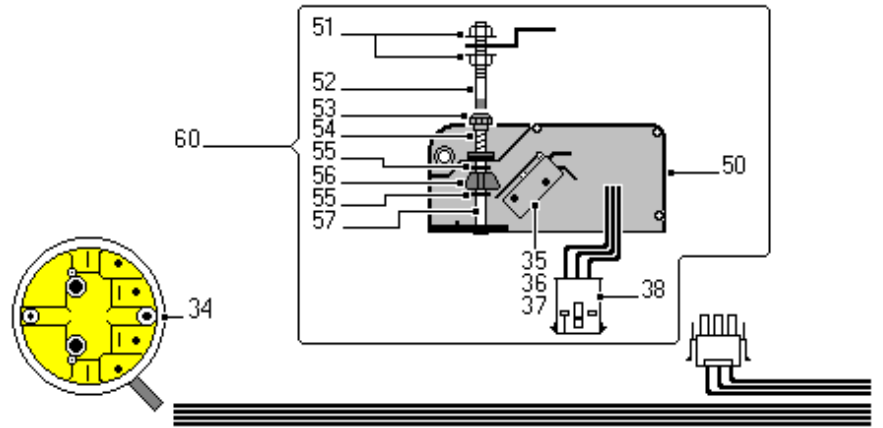

Ref.	W/14	W/15	DESCRIPTON
2	CAALTR	CAALTR	ELECTRIC CABLE - T/PHASE PER METRE
4	MOSUTR	MOSUTR	SPADE CONN. - T/PHASE
9	FIANDI	FIANDI	SUPPRESSOR
11	BLTETE	BLTETE	TERMINAL BLOCK
12	MOPOFU	MOPOFU	FUSE BLOCK
13	FUSIMO	FUSIMO	FUSE
14	TEBOFA		CONTACTOR - WASH TANK
15	PRCIW14		CYCLE TIMER
		PRCIW15N	CYCLE TIMER
16	TEBOFA		CONTACTOR - RINSE TANK
17	TEBOFA		CONTACTOR - SAFETY
18	TEBOFA		CONTACTOR - MAIN
19		TRCOW15	TRANSFORMER
21		TEGEW15	CONTACTOR - PUMPS
22		TEGEW15	CONTACTOR - SAFETY
23		TEGEW15	CONTACTOR - RINSE TANK
24		TEGEW15	CONTACTOR - WASH TANK
25		TEPOW15	CONTACTOR - MAIN
26		TEPOW15	CONTACTOR - CONTROLS
27		TEPOW15	CONTACTOR - HOOD
28	RIPO60		WASH PUMP DELAYER
		RIPOW15	WASH PUMP DELAYER
28a	ZORIPO	ZORIPO	BASE FOR PUMP DELAYER
34	PRLIW15	PRLIW15	PRESSURE SWITCH
35	MICA2C	MICA2C	MICRO SW. - 2 CONTACTS
36	MICA3C	MICA3C	MICRO SW. - 3 CONTACTS
37	MICA3C	MICA3C	MICRO SW. - 3 CONTACTS
38	CAMIPO14	CAMIPO15	MICRO SW. - LOOM
44	CAGE14		WIRING LOOM
50	SCMIW15	SCMIW15	MICROSWITCH BOX
51	DAESM6	DAESM6	NUT
52	PEINW15	PEINW15	ROD
53	TAMICA	TAMICA	HOOD PUSH BUTTON
54	MOMICA	MOMICA	SPRING
55	ANSEMI	ANSEMI	SEEGER RING
56	AZMICA	AZMICA	MICRO PUSHER
57	ASMICA	ASMICA	SWITCH ROD
60	09GRMIW14	09GRMIW15	HOOD MICRO SWITCH ASSEMBLY