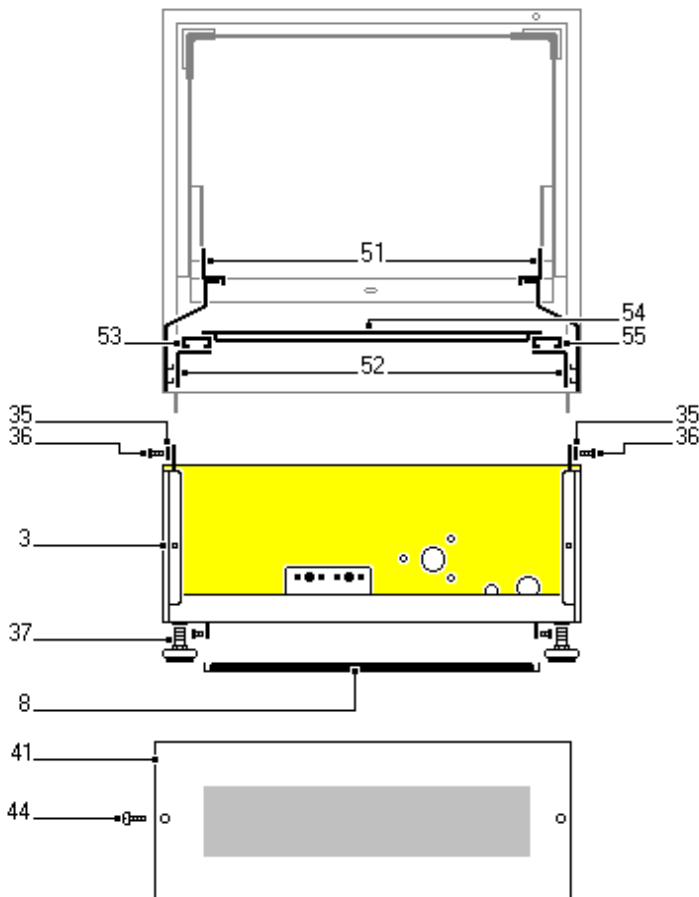

Ref.	S/22	DESCRIPTON
1	09TPCO10	OVERFLOW PIPE ASS.
2	OR3131	O RING
3	PISC10	DRAIN OUTLET
4	DAPL100	FIXING NUT
5	FATU30	JUBILEE CLIP
6	MASC20	DRAIN HOSE
7	GOSC10	DRAIN ELBOW
8	TUSC10	DRAIN PIPE
10	09GAARIA	AIR TRAP ASSEMBLY
17	TAPL038	PLASTIC BLANK 3/8"
18	OR122	O RING
19	DAOT038	FIXING NUT
21	NOFIFI	FILTER FIXING NUT
22	09FIPL10L	PLASTIC FILTER ASSEMBLY
22A	FIPL10	PLASTIC FILTER
22B	BAF10	FILTER BASE
23	ASFICO	FILTER ROD
24	PIAS10	FILTER SUPPORT
25	OR3168	O RING
26	DAPL114	FIXING NUT
27	MAAS10	WASH PUMP HOSE
30	EPIM060	PUMP HP 0,60-220-50Hz
42	PIEN10	SUPPORT
44	VIEI516	SCREW
45	DAMEM05	NUT
46	VIAF2913	VIAF2913
49	TUIN20	S/S TUBE - LOWER WASH
52	SURI10	RINSE SUPPORT
53	SULRI10	LOWER WASH/RINSE ELBOW
55	GHLAIN	LOWER WASH DEVIATOR
57	DAOT014	NUT
58	OR117	O RING
59	MAMA2US2	WASH RUBBER HOSE
60	09GILR20	WASH/RINSE ARM ASS.
61d	09ALDX20	WASH ARM ASS.-RIGHT
61s	09ALSX20	WASH ARM ASS.-LEFT
62	OR124	O RING
63	ASLA20	WASH ARM
64d	GELASD	WASH JET - RIGHT
64s	GELASS	WASH JET - LEFT
65	GHGELA	WASH JET FIXING RING
66	TAGELA	WASH JET BLANK
68	MOGIFS	WASH/RINSE CENTER
69	NOFIMO	FIXING NUT
70	09SCPOCO	DOOR CATCH ASS.
81	FATU12	JUBILEE CLIP
82	TG1117	RINSE HOSE PER METRE
83	RAPL1T	T CONNECTION
90	XMPZDOBEB0	DETERGENT PUMP AND CONTROLLER
91	TUCR64	DETERGENT HOSE PER METRE
92	FAMO46	CLIP
93	09INDEVA	DETERGENT INJECTOR
101	SULRSU	TOP WASH/RINSE SUPPORT
102	GUSULQ	CORK SEAL
103	GHLASU	TOP WASH DEVIATOR
105	VIEI620	SCREW