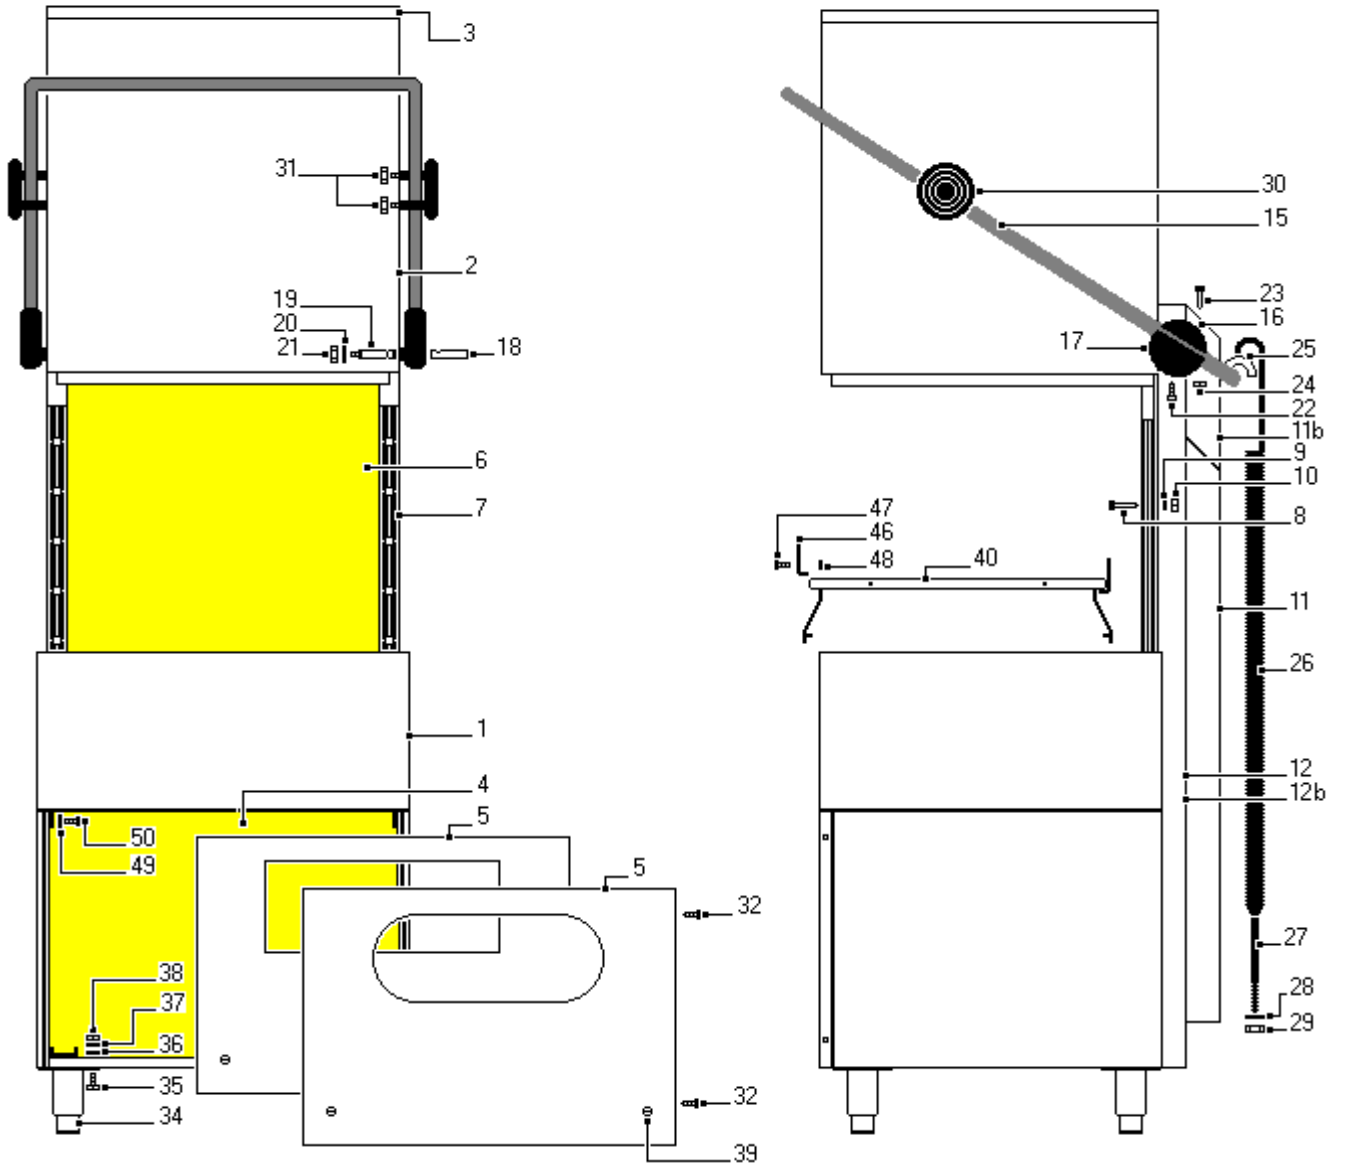

Ref.	W/14	W/15	DESCRIPTON
1	VASC15	VASC15	WASH TANK
2	CAPO15	CAPO15	HOOD
3	PASU15	PASU15	TOP COVER
4	BASA15	BASA15	BASE
5	CRBA14		LOWER COVER
		CRBA15	LOWER COVER
6	PAP015	PAP015	REAR COVER
7	GUSCCA	GUSCCA	HOOD GLIDER
8	VIGUCA	VIGUCA	SCREW
9	ROPI06	ROPI06	WASHER
10	DAMEM06	DAMEM06	NUT
11	COINTE	COINTE	LOWER COVER
11B	COSUTE	COSUTE	TOP COVER
12	COLADX	COLADX	RIGHT HAND COVER
12B	COLASX	COLASX	LEFT HAND COVER
15	MAIN15	MAIN15	HANDLE
16	ATMASU14		HANDLE TOP CONNECTION
		ATMASU15	HANDLE TOP CONNECTION
17	ATMAIN14		HANDLE LOWER CONN.
		ATMAIN15	HANDLE LOWER CONN.
18	PEATMA	PEATMA	CONNECTION PIN
19	BUPEMA	BUPEMA	BUSH
20	ROBUPE	ROBUPE	WASHER
21	DAOT038	DAOT038	NUT
22	VIEI410	VIEI410	SCREW
23	VIEI655	VIEI655	SCREW
24	DAMEM06	DAMEM06	NUT
25	AGMO15	AGMO15	SPRING SUPPORT
26	MOCA15	MOCA15	SPRING
27	TIMOCA	TIMOCA	SPRING SHAFT
28	ROPI10	ROPI10	WASHER
29	DAMEM10	DAMEM10	NUT
30	SULAMA14	SULAMA15	HANDLE SUPPORT
31	DAMEM08	DAMEM08	NUT
32	VIAF3916	VIAF3916	SCREW
34	PIRE60	PIRE60	TELESCOPIC FOOT
35	VITE1020	VITE1020	SCREW
36	ROPI10	ROPI10	WASHER
37	ROGR10	ROGR10	WASHER
38	DAMEM10	DAMEM10	NUT
39	VITC510	VITC510	SCREW
40	SUINCE15	SUINCE15	BASKET RAMP
41	REFI40	REFI40	WASH TANK FILTER
42	SUCE15	SUCE15	CENTRAL SUPPORT
43	SUFII5	SUFII5	FILTER SUPPORT
44	SULA15	SULA15	SIDE FILTER SUPPORT
46	GULACE	GULACE	SIDE BASKET GLIDER
47	VIEI520	VIEI520	SCREW
48	DAABM5	DAABM5	NUT
49	ROPI05	ROPI05	WASHER
50	VITE512	VITE512	SCREW