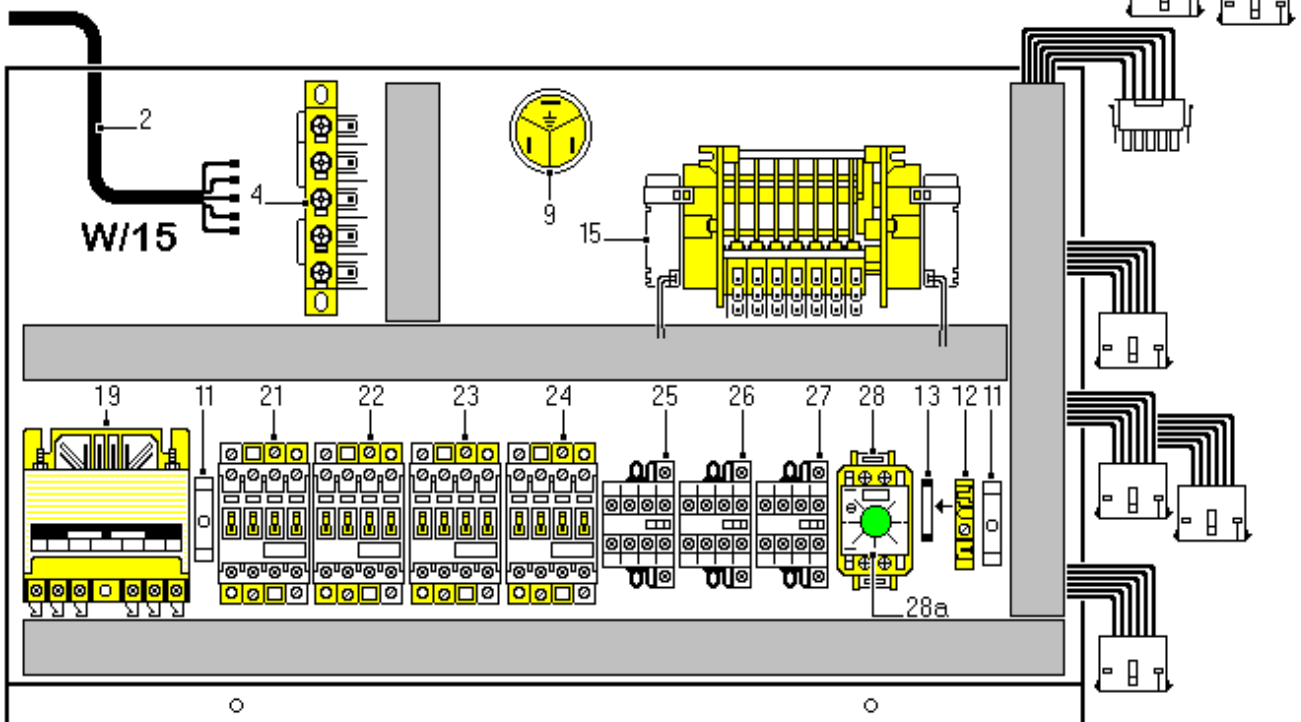

Ref.	W/14	W/15	DESCRIPTON
2	CAALTR	CAALTR	ELECTRIC CABLE - T/PHASE PER METRE
4	MOSUTR	MOSUTR	SPADE CONN. - T/PHASE
9	FIANDI	FIANDI	SUPPRESSOR
11	BLTETE	BLTETE	TERMINAL BLOCK
12	MOPOFU	MOPOFU	FUSE BLOCK
13	FUSIMO	FUSIMO	FUSE
14	TEBOFA		CONTACTOR - WASH TANK
15	PRCIW14		CYCLE TIMER
		PRCIW15N	CYCLE TIMER
16	TEBOFA		CONTACTOR - RINSE TANK
17	TEBOFA		CONTACTOR - SAFETY
18	TEBOFA		CONTACTOR - MAIN
19		TRCOW15	TRANSFORMER
21		TEGEW15	CONTACTOR - PUMPS
22		TEGEW15	CONTACTOR - SAFETY
23		TEGEW15	CONTACTOR - RINSE TANK
24		TEGEW15	CONTACTOR - WASH TANK
25		TEPOW15	CONTACTOR - MAIN
26		TEPOW15	CONTACTOR - CONTROLS
27		TEPOW15	CONTACTOR - HOOD
28	RIPO60		WASH PUMP DELAYER
		RIPOW15	WASH PUMP DELAYER
28a	ZORIPO	ZORIPO	BASE FOR PUMP DELAYER
34	PRLIW15	PRLIW15	PRESSURE SWITCH
35	MICA2C	MICA2C	MICRO SW. - 2 CONTACTS
36	MICA3C	MICA3C	MICRO SW. - 3 CONTACTS
37	MICA3C	MICA3C	MICRO SW. - 3 CONTACTS
38	CAMIPO14	CAMIPO15	MICRO SW. - LOOM
44	CAGE14		WIRING LOOM
50	SCMIW15	SCMIW15	MICROSWITCH BOX
51	DAESM6	DAESM6	NUT
52	PEINW15	PEINW15	ROD
53	TAMICA	TAMICA	HOOD PUSH BUTTON
54	MOMICA	MOMICA	SPRING
55	ANSEMI	ANSEMI	SEEGER RING
56	AZMICA	AZMICA	MICRO PUSHER
57	ASMICA	ASMICA	SWITCH ROD
60	09GRMIW14	09GRMIW15	HOOD MICRO SWITCH ASSEMBLY