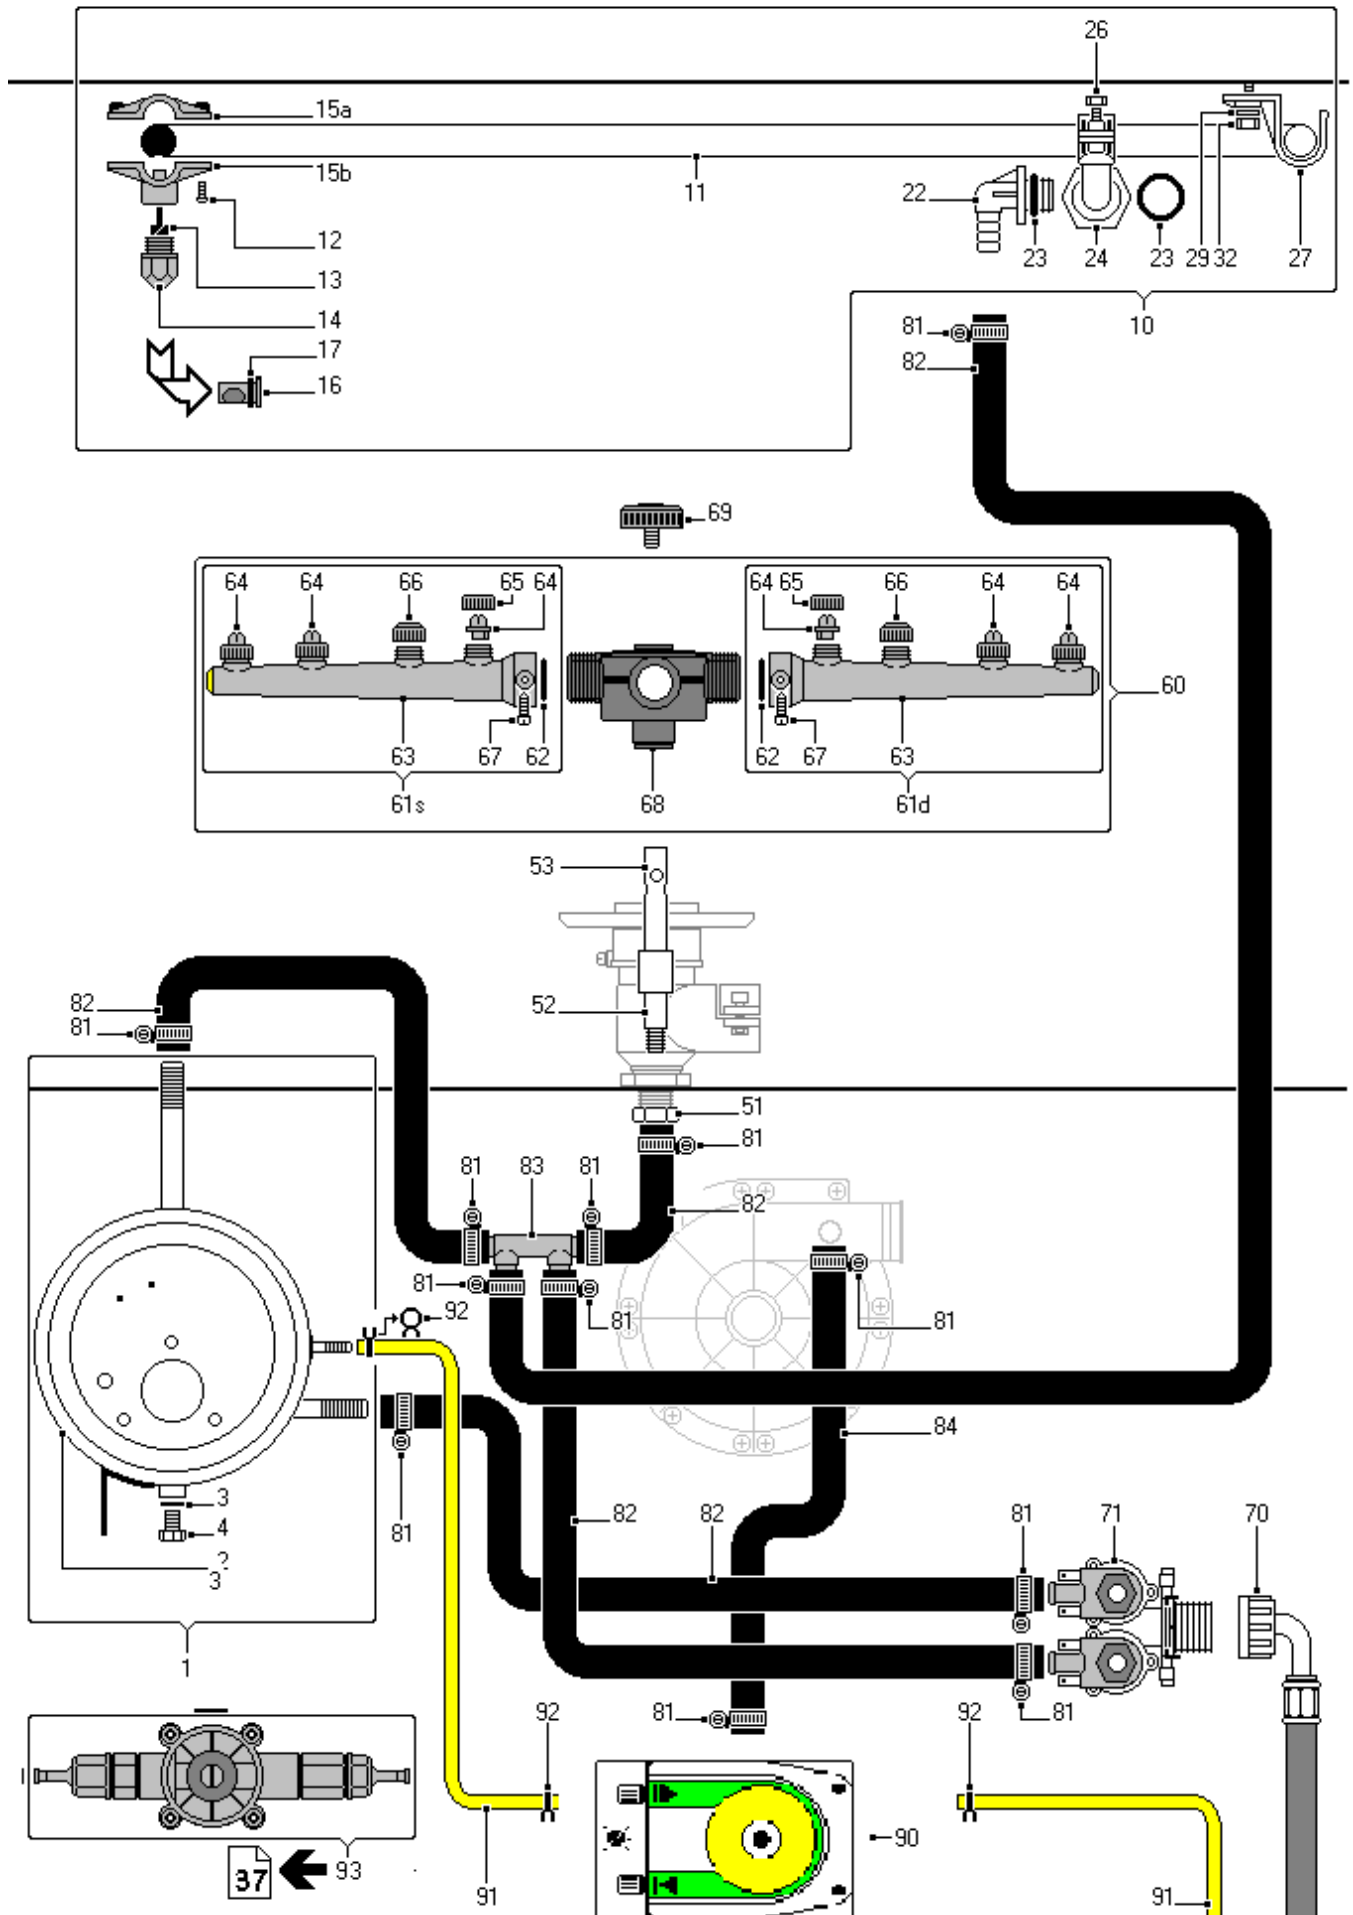

Ref.	SB/08	SB/22	DESCRIPTON
1	09BOMO10		RINSE TANK ASS.S/PHASE
		09BOMO20	RINSE TANK ASS.S/PHASE
2	BOMO10N		RINSE TANK - SINGLEPHASE
		BOMO20N	RINSE TANK - SINGLEPHASE
3	GUTA12	GUTA12	SEAL
4	VITE810	VITE810	BOLT
10	09ASRS10	09ASRS20	TOP RINSE ARM ASSEMBLY
11	ASRS10	ASRS20	TOP RINSE ARM
12	VITC410	VITC410	SCREW
13	DIRIFR	DIRIFR	RINSE SPINNER
14	GERIFR	GERIFR	RINSE JET
15a	BAGERI	BAGERI	RINSE JET BASE
15b	SUGERI	SUGERI	RINSE JET SUPPORT
16	TAAS10	TAAS10	RINSE ARM STOPPER
17	OR106	OR106	O RING
22	PGRSSB	PGRSSB	TOP RINSE SPROCKET
23	OR128	OR128	O RING
24	GORSSB	GORSSB	TOP RINSE ELBOW
26	DAMEM04	DAMEM04	NUT
27	SUASSB	SUASSB	RINSE ARM SUPPORT
29	ROPI06	ROPI06	WASHER
32	DAMEM06	DAMEM06	FIXING NUT
51	DAOT038	DAOT038	NUT
52	PRPE10	PRPE10	RINSE SHAFT EXTENSION
53	PEIN10	PEIN10	RINSE SHAFT EXTENSION
60	09GILRB10		WASH/RINSE ARM ASS.
		09GILRB20	WASH/RINSE ARM ASS.
61d	09ARID10		RINSE ARM ASS.-RIGHT
		09ARID20	RINSE ARM ASS.-RIGHT
61s	09ARIS10		RINSE ARM ASS.-LEFT
		09ARIS20	RINSE ARM ASS.-LEFT
62	OR118	OR118	O RING
63	ASRI10		RINSE ARM
		ASRI20	RINSE ARM
64	GERIFS	GERIFS	RINSE JET
65	GHGERI	GHGERI	RINSE JET FIXING RING
66	TAGERI	TAGERI	RINSE JET STOPPER
67	VIAF2913	VIAF2913	SCREW
68	MOGISB	MOGISB	WASH/RINSE CENTER
69	NOFIMO	NOFIMO	FIXING NUT
70	TUCAVA	TUCAVA	FILLING HOSE
71	ELVA2V	ELVA2V	2 WAY SOLENOID VALVE
81	FATU12	FATU12	JUBILEE CLIP
82	TG1117	TG1117	RINSE HOSE PER METRE
83	RAPL2T	RAPL2T	DOUBLE T CONNECTION
84	TGDB20	TGDB20	RUBBER HOSE
89	TUEVB010	TUEVB010	RUBBER HOSE FOR RINSE TANK
90	XMPZDOBRBO	XMPZDOBRBO	ELECTRONIC RINSE AID PUMP
91	TUSI48	TUSI48	SILICON HOSE PER METRE
92	FAMO46	FAMO46	SPRING CLIP
93	DOBRDE	DOBRDE	RINSE AID DISPENSER
95	TGO510	TGO510	RINSE HOSE PER METRE