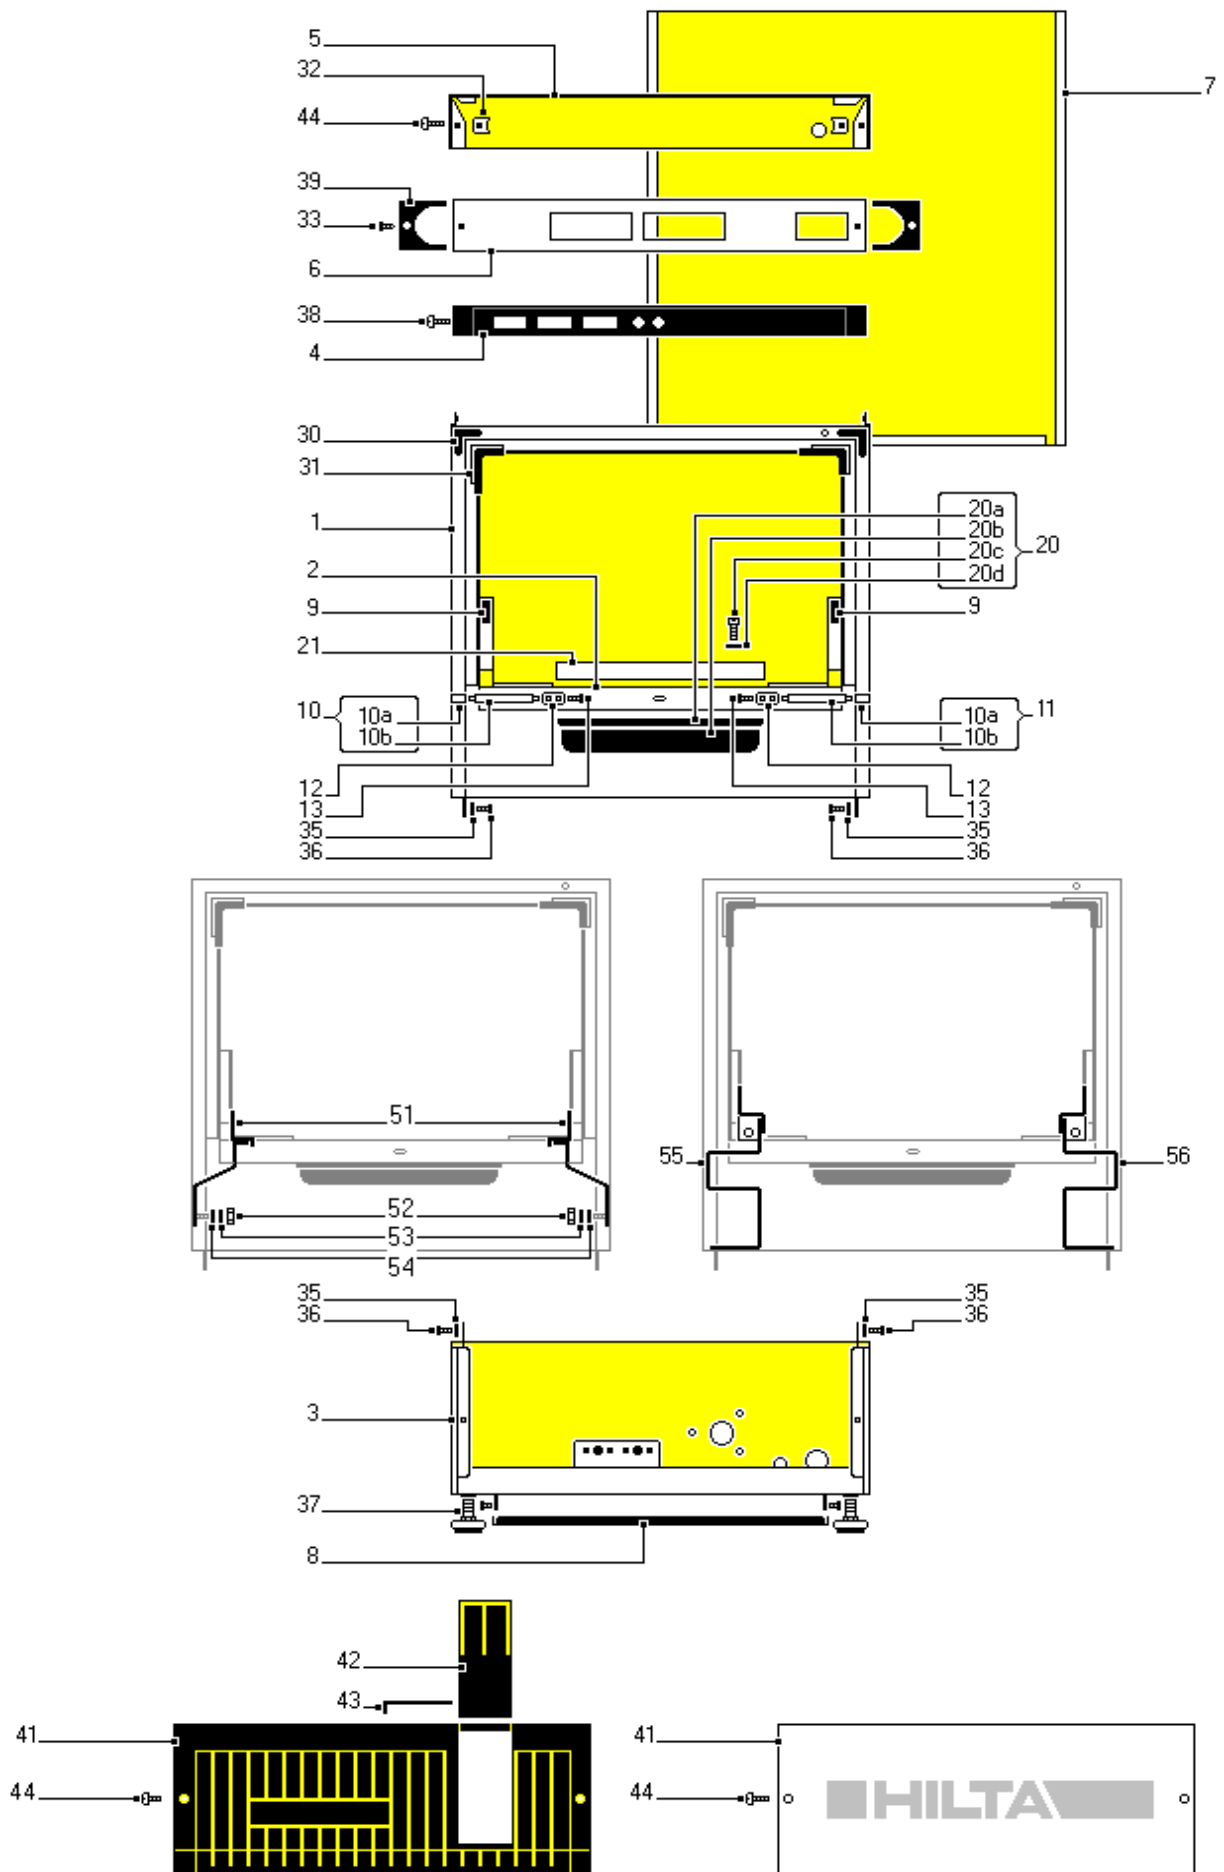

HILTA

Hilta Glasswasher & Dishwasher Spare Parts Manual

INDEX

	SB/08 SB/22	 2 - 3  4 - 5  6 - 7  8 - 9	CABINET WASH RINSE ELECTRICS
	S/22	 10 - 11  12 - 13  14 - 15  16 - 17	CABINET WASH RINSE ELECTRICS
	S/41-42 S/425	 18 - 19  20 - 21  22 - 23  24 - 25	CABINET WASH RINSE ELECTRICS
	W/14 W/15	 26 - 27  28 - 29  30 - 31  32 - 33  34 - 35	CABINET WASH RINSE ELECTRICS ELECTRICS
		 36 - 37	WASH PUMPS RINSE AID DISPENSERS
		 38 - 39	WASH AND RINSE ARM LAYOUTS
		 40  41	ACCESSORIES SOFTENER SPARES WATER SOFTENERS

Ref.	SB/08	SB/22	DESCRIPTON
1	VASCB08		WASH TANK
		VASCB20	WASH TANK
2	PORT10M		DOOR
		PORT22M	DOOR
3	BASAB10		BASE
		BASAB20	BASE
4	PASU08		TOP COVER
5		PASU20B	TOP COVER
6		PACO20B	CONTROL PANEL SUPPORT
7	PAP010		BACK PANEL - mm.65
		PAP022	BACK PANEL - mm.67
8	FOBA10		LOWER COVER - BASE
		FOBA20	LOWER COVER - BASE
9	PACOPO	PACOPO	RUBBER BLOCK
10	09PESX10		DOOR HINGE ASS.-LEFT
		09PESX20	DOOR HINGE ASS.-LEFT
10a	DIPEPOM	DIPEPOM	INSERT
10b	PEPO10M		DOOR PIN
		PEPO20M	DOOR PIN
11	09PEDX10		DOOR HINGE ASS.-RIGHT
		09PEDX20	DOOR HINGE ASS.-RIGHT
12	PIPEMO	PIPEMO	PLATE
13	VIEI410	VIEI410	SCREW
20	09MANECH	09MANECH	HANDLE ASSEMBLY
20a	COSOMA	COSOMA	HANDLE BASE - BLACK
20b	MANECH	MANECH	HANDLE - BLACK
20c	VIMAPL	VIMAPL	SCREW
20d	OR106	OR106	O RING
21	DEPO10		DOOR WATER DEFLECTOR
		DEPO20	DOOR WATER DEFLECTOR
30	ANGOMO	ANGOMO	RUBBER CORNER
31	ANPLMO	ANPLMO	PLASTIC CORNER
32		MOFIMO	FIXING SPRING
33		VIAF3916N	BLACK SCREW
35	ROPI06	ROPI06	WASHER
36	VITE512	VITE512	SCREW
37	PIRE10	PIRE10	ADJUSTABLE FOOT
38	VITT510		SCREW
39		MOLANE	BLACK SIDE INSERT
41	CRPL10		LOWER FRONT PANEL
		CRHI20	LOWER FRONT PANEL
42	TACRIN		BLANK
43	PECOBR		RINSE AID BOTTLE HINGE
44	VITT515	VITT515	SCREW
51	GUDES108	GUDES120	RIGHT/LEFT GLIDER
52	DAMEM06	DAMEM06	NUT
53	RODE06	ROD06	WASHER
54	ROPI06	ROPI06	WASHER
55		GUSI20	LEFT HAND GLIDER (OLD MODELS)
56		GUDE20	RIGHT HAND GLIDER (OLD MODELS)