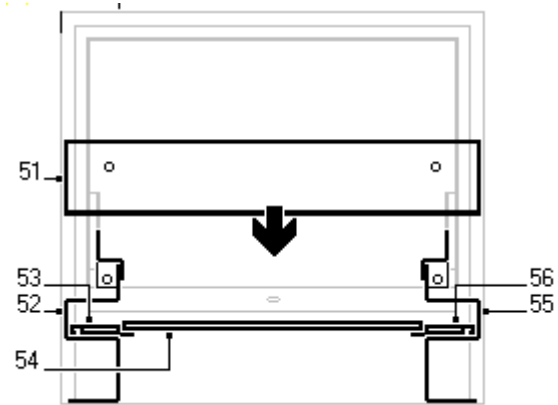

Ref.	S/41/S/42/425	DESCRIPTON
1	09TPCO42	OVERFLOW PIPE ASS.
2	OR3168	O RING
3	PISC30	DRAIN OUTLET
4	DAPL114	FIXING NUT
5	FATU40	JUBILEE CLIP
6	MASC42	DRAIN HOSE
7	GOSC30	DRAIN ELBOW
8	TUSC30	DRAIN PIPE
9	OR3181	O RING
10	09GAARIA	AIR TRAP ASSEMBLY
21	NOFIFI	FILTER FIXING NUT
22	09FIPL60	PLASTIC FILTER ASSEMBLY
22A	FIPL60	PLASTIC FILTER
22B	BAFI60	FILTER BASE
23	ASFI60	FILTER ROD
24	PIAS30	FILTER SUPPORT
25	OR3187	O RING
26	DAPL112	FIXING NUT
27	MAAS42	WASH PUMP HOSE
30	EPIM100A	PUMP HP 1,00-220-50Hz
42	PIEN42	SUPPORT
44	VIEI516	SCREW
45	DAMEM05	NUT
46	VIAF2916	SCREW
49	TUIN40	S/S TUBE - LOWER WASH
51	OR122	O RING
52	SURI42	RINSE SUPPORT
53	SULRI30	LOWER WASH/RINSE ELBOW
55	GHLAIN	LOWER WASH DEVIATOR
55B	GHLA4202	CENTRAL FILTER SUPPORT
56	DAOT038	NUT
59	MAMA2US4	WASH RUBBER HOSE
60	09GILR40	WASH/RINSE ARM ASS.
61d	09ALDX40	WASH ARM ASS. - RIGHT
61s	09ALSX40	WASH ARM ASS. - LEFT
62	OR124	O RING
63	ASLA40	WASH ARM
64d	GELASD	WASH JET - RIGHT
64s	GELASS	WASH JET - LEFT
65	GHGELA	WASH JET FIXING RING
66	TAGELA	WASH JET BLANK
68	MOGIFS	WASH/RINSE CENTER
69	NOFIMO	FIXING NUT
80	09SCPOCO	DOOR CATCH ASS.
81	FATU12	JUBILEE CLIP
82	TG1117	RINSE HOSE PER METRE
83	RAPL1T	T CONNECTION
90	XMPZDODEBO	DETERGENT PUMP AND CONTROLLER
91	TUCR64	DETERGENT HOSE PER METRE
92	FAMO46	SPRING CLIP
93	09INDEVA	DETERGENT INJECTOR
101	SULRSU	TOP WASH/RINSE SUPPORT
102	GUSULQ	CORK SEAL
103	GHLASU	TOP WASH DEVIATOR
105	VIEI620	SCREW