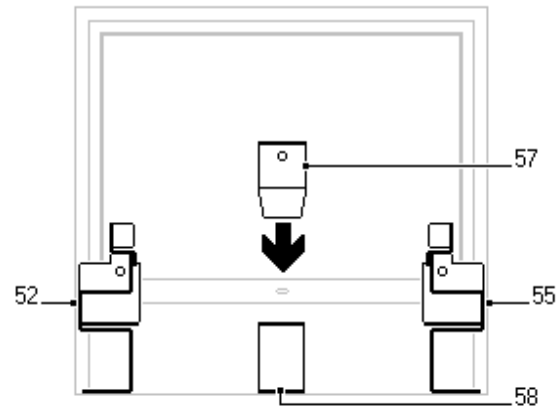

Ref.	S/41/S/42/425	DESCRIPTON
1	09TPCO42	OVERFLOW PIPE ASS.
2	OR3168	O RING
3	PISC30	DRAIN OUTLET
4	DAPL114	FIXING NUT
5	FATU40	JUBILEE CLIP
6	MASC42	DRAIN HOSE
7	GOSC30	DRAIN ELBOW
8	TUSC30	DRAIN PIPE
9	OR3181	O RING
10	09GAARIA	AIR TRAP ASSEMBLY
21	NOFIFI	FILTER FIXING NUT
22	09FIPL60	PLASTIC FILTER ASSEMBLY
22A	FIPL60	PLASTIC FILTER
22B	BAFI60	FILTER BASE
23	ASFI60	FILTER ROD
24	PIAS30	FILTER SUPPORT
25	OR3187	O RING
26	DAPL112	FIXING NUT
27	MAAS42	WASH PUMP HOSE
30	EPIM100A	PUMP HP 1,00-220-50Hz
42	PIEN42	SUPPORT
44	VIEI516	SCREW
45	DAMEM05	NUT
46	VIAF2916	SCREW
49	TUIN40	S/S TUBE - LOWER WASH
51	OR122	O RING
52	SURI42	RINSE SUPPORT
53	SULRI30	LOWER WASH/RINSE ELBOW
55	GHLAIN	LOWER WASH DEVIATOR
55B	GHLA4202	CENTRAL FILTER SUPPORT
56	DAOT038	NUT
59	MAMA2US4	WASH RUBBER HOSE
60	09GILR40	WASH/RINSE ARM ASS.
61d	09ALDX40	WASH ARM ASS. - RIGHT
61s	09ALSX40	WASH ARM ASS. - LEFT
62	OR124	O RING
63	ASLA40	WASH ARM
64d	GELASD	WASH JET - RIGHT
64s	GELASS	WASH JET - LEFT
65	GHGELA	WASH JET FIXING RING
66	TAGELA	WASH JET BLANK
68	MOGIFS	WASH/RINSE CENTER
69	NOFIMO	FIXING NUT
80	09SCPOCO	DOOR CATCH ASS.
81	FATU12	JUBILEE CLIP
82	TG1117	RINSE HOSE PER METRE
83	RAPL1T	T CONNECTION
90	XMPZDODEBO	DETERGENT PUMP AND CONTROLLER
91	TUCR64	DETERGENT HOSE PER METRE
92	FAMO46	SPRING CLIP
93	09INDEVA	DETERGENT INJECTOR
101	SULRSU	TOP WASH/RINSE SUPPORT
102	GUSULQ	CORK SEAL
103	GHLASU	TOP WASH DEVIATOR
105	VIEI620	SCREW