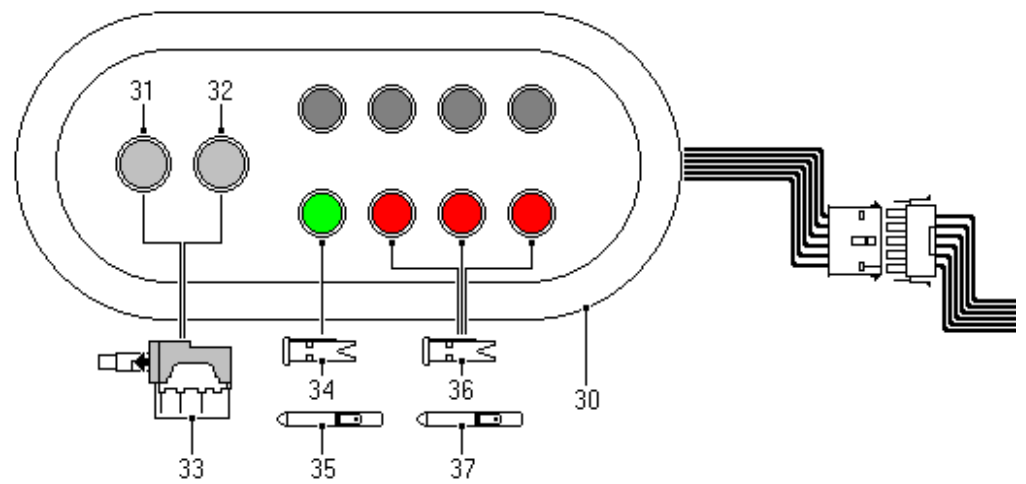

Ref.	W/14	W/15	DESCRIPTON
2	CAALTR	CAALTR	ELECTRIC CABLE - T/PHASE PER METRE
4	MOSUTR	MOSUTR	SPADE CONN. - T/PHASE
9	FIANDI	FIANDI	SUPPRESSOR
11	BLTETE	BLTETE	TERMINAL BLOCK
12	MOPOFU	MOPOFU	FUSE BLOCK
13	FUSIMO	FUSIMO	FUSE
14	TEBOFA		CONTACTOR - WASH TANK
15	PRCIW14		CYCLE TIMER
		PRCIW15N	CYCLE TIMER
16	TEBOFA		CONTACTOR - RINSE TANK
17	TEBOFA		CONTACTOR - SAFETY
18	TEBOFA		CONTACTOR - MAIN
19		TRCOW15	TRANSFORMER
21		TEGEW15	CONTACTOR - PUMPS
22		TEGEW15	CONTACTOR - SAFETY
23		TEGEW15	CONTACTOR - RINSE TANK
24		TEGEW15	CONTACTOR - WASH TANK
25		TEPOW15	CONTACTOR - MAIN
26		TEPOW15	CONTACTOR - CONTROLS
27		TEPOW15	CONTACTOR - HOOD
28	RIPO60		WASH PUMP DELAYER
		RIPOW15	WASH PUMP DELAYER
28a	ZORIPO	ZORIPO	BASE FOR PUMP DELAYER
34	PRLIW15	PRLIW15	PRESSURE SWITCH
35	MICA2C	MICA2C	MICRO SW. - 2 CONTACTS
36	MICA3C	MICA3C	MICRO SW. - 3 CONTACTS
37	MICA3C	MICA3C	MICRO SW. - 3 CONTACTS
38	CAMIPO14	CAMIPO15	MICRO SW. - LOOM
44	CAGE14		WIRING LOOM
50	SCMIW15	SCMIW15	MICROSWITCH BOX
51	DAESM6	DAESM6	NUT
52	PEINW15	PEINW15	ROD
53	TAMICA	TAMICA	HOOD PUSH BUTTON
54	MOMICA	MOMICA	SPRING
55	ANSEMI	ANSEMI	SEEGER RING
56	AZMICA	AZMICA	MICRO PUSHER
57	ASMICA	ASMICA	SWITCH ROD
60	09GRMIW14	09GRMIW15	HOOD MICRO SWITCH ASSEMBLY