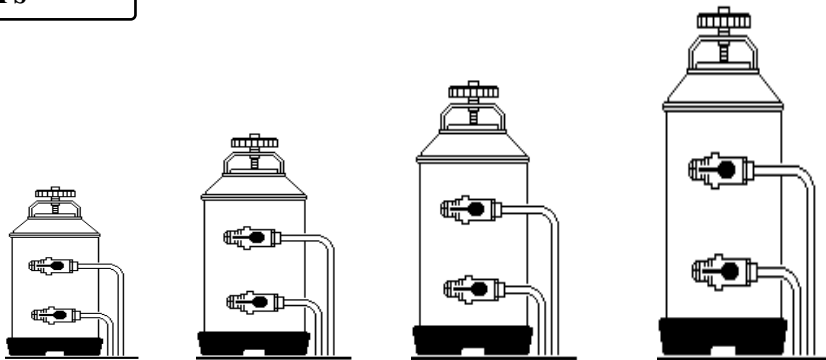

ACCESSORIES

Ref.	DESCRIPTON	LIST

Water Softener Spares

WSTAP	Complete Taps	
WSTH	Tap Handle	
WSFR	Flow Restrictor	
WSCL	Complete Lid	
WSLH	Lid Handle	
WSOR	Lid 'O' Ring	
WSLI	Lid	
WSBR	Bridge	
WSBA	Base	
WST	Transparent Hose Per Metre	

Water Softeners

Model
8 Litre
12 Litre
16 Litre
20 Litre

*Quantity discounts available on all Water Softeners & Taps
Telephone for further details*