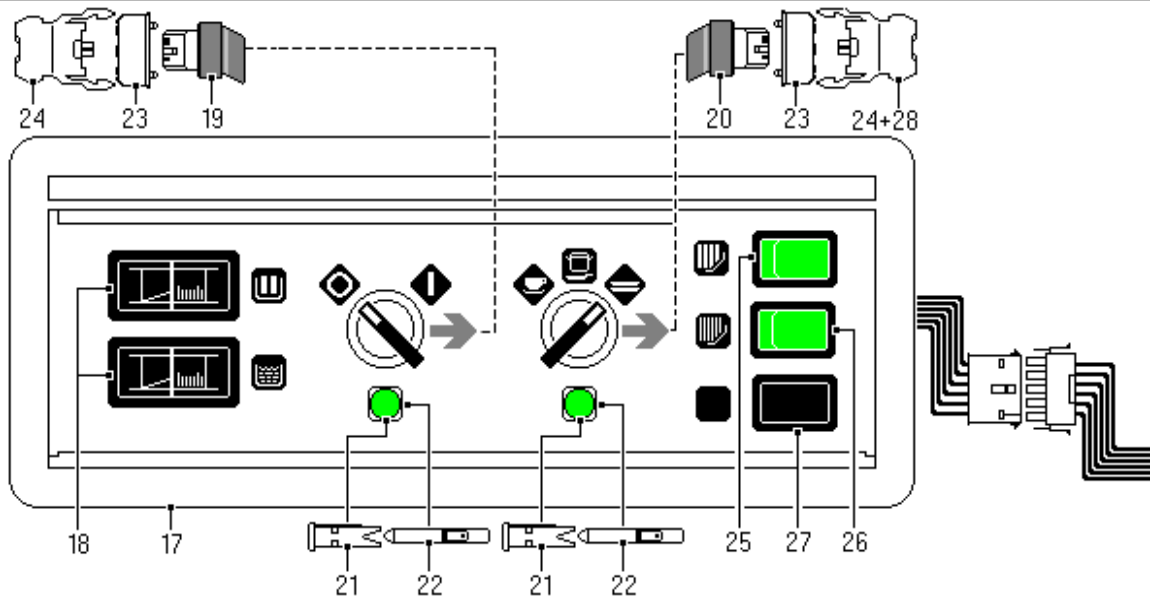

Ref.	W/14	W/15	DESCRIPTON
2	CAALTR	CAALTR	ELECTRIC CABLE - T/PHASE PER METRE
4	MOSUTR	MOSUTR	SPADE CONN. - T/PHASE
9	FIANDI	FIANDI	SUPPRESSOR
11	BLTETE	BLTETE	TERMINAL BLOCK
12	MOPOFU	MOPOFU	FUSE BLOCK
13	FUSIMO	FUSIMO	FUSE
14	TEBOFA		CONTACTOR - WASH TANK
15	PRCIW14		CYCLE TIMER
		PRCIW15N	CYCLE TIMER
16	TEBOFA		CONTACTOR - RINSE TANK
17	TEBOFA		CONTACTOR - SAFETY
18	TEBOFA		CONTACTOR - MAIN
19		TRCOW15	TRANSFORMER
21		TEGEW15	CONTACTOR - PUMPS
22		TEGEW15	CONTACTOR - SAFETY
23		TEGEW15	CONTACTOR - RINSE TANK
24		TEGEW15	CONTACTOR - WASH TANK
25		TEPOW15	CONTACTOR - MAIN
26		TEPOW15	CONTACTOR - CONTROLS
27		TEPOW15	CONTACTOR - HOOD
28	RIPO60		WASH PUMP DELAYER
		RIPOW15	WASH PUMP DELAYER
28a	ZORIPO	ZORIPO	BASE FOR PUMP DELAYER
34	PRLIW15	PRLIW15	PRESSURE SWITCH
35	MICA2C	MICA2C	MICRO SW. - 2 CONTACTS
36	MICA3C	MICA3C	MICRO SW. - 3 CONTACTS
37	MICA3C	MICA3C	MICRO SW. - 3 CONTACTS
38	CAMIPO14	CAMIPO15	MICRO SW. - LOOM
44	CAGE14		WIRING LOOM
50	SCMIW15	SCMIW15	MICROSWITCH BOX
51	DAESM6	DAESM6	NUT
52	PEINW15	PEINW15	ROD
53	TAMICA	TAMICA	HOOD PUSH BUTTON
54	MOMICA	MOMICA	SPRING
55	ANSEMI	ANSEMI	SEEGER RING
56	AZMICA	AZMICA	MICRO PUSHER
57	ASMICA	ASMICA	SWITCH ROD
60	09GRMIW14	09GRMIW15	HOOD MICRO SWITCH ASSEMBLY