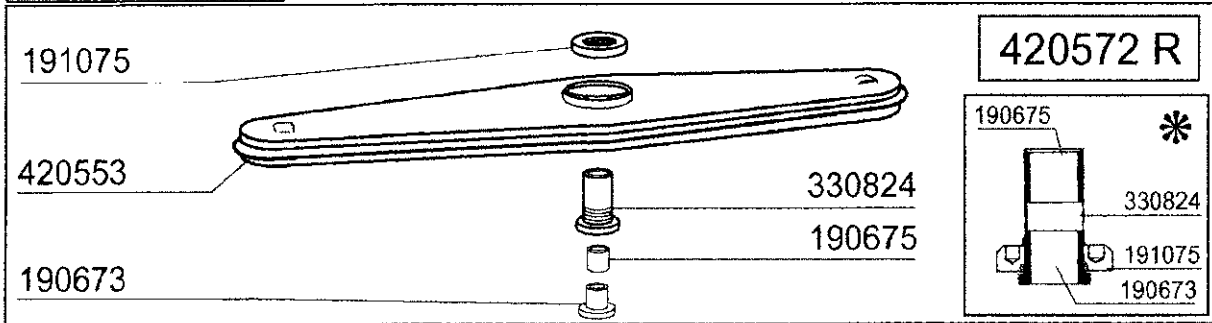

LC700 - Table 6 - Wash arm

* dalla matricola
a partir de la matr.
from serial no.
ab Seriennr.
despues la matr.
01 - 2003