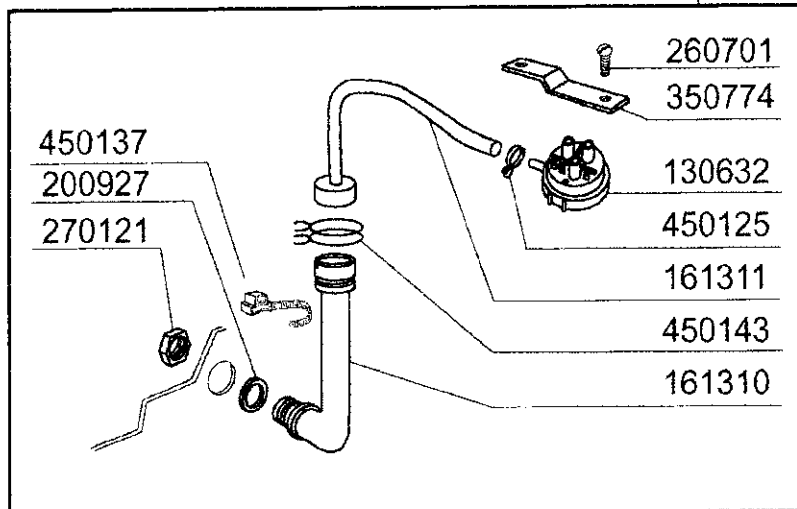

PARTI DI RICAMBIO
PIECES DETACHEES
SPARE PARTS
ERSATZTEILE
LISTA DE RECAMBIOS

LC 700
LC 900
LC 1200

10/02

10 - 2002 | S. AG.

LC700 - Table 1 - Hood/Tank
List of pieces

Code	Description	Price
160811	Washer F2 18x8.5x1 Alfof	0
160907	Connection For Tables C95-155	0
180642	Guide	0
190637	Guide For Door "c"	0
190638	Roller For "c" Door Guide	0
200925	Gasket	0
200957	Gasket	0
260113	Stainl.st.te Screw 8x20 A2 Uni 5739	0
260219	Stainl.st Tcp Screw 6x35 A2 Uni6107	0
260223	M5x12 Msh/hd Screw Special S/s	0
260224	Tb-screw 6x15 B23-10-11-12	0
260238	M4 X 10 Mush/hd Screw	0
260404	Stainless Steel Nuts D6 Uni 5588	0
260504	St/st Flat Washer D6	0
260511	Grower Washer D.5	0
260512	St/st Grower Washer D6	0
260538	Washer 18x6x1,5 St/st	0
260543	Washer D.6 St/st	0
320534	Lower Frame	0
342258	Tank	0
342497	Hood	0
342498	Insulated Hood	0
350796	Bracket F. Relay Support S	0
351421	Right Panel	0
351422	Left Panel	0
351767	Front Panel	0
351775	Front Panel	0
361069	Back Frame	0
390182	Back Panel	0
440211	Legs	0
530238	Support	0

LC700 - Table 2 - Tank

LC700 - Table 3 - Handle
List of pieces

Code	Description	Price
120343	Limit Switch With Lever For C70-140	0
190149	Reinforcement For Handle Supp.c165	0
190607	Handle Bush C30-70	0
191013	Hinge F. Support C30-c70	0
191014	Flange F. Handle C30-70	0
250206	Grub Screw D.6	0
260219	Stainl.st Tcp Screw 6x35 A2 Uni6107	0
260228	Stainl.st Special Screw 6x42 304	0
260404	Stainless Steel Nuts D6 Uni 5588	0
260406	Nut 8ma	0
260415	Stainless Steel Self-locking Nut 8m	0
260505	Stainl.steel Flat Washer D8 Uni6592	0
260537	Stainl.steel Flat Washer D13x20x0,8	0
330239	Rod	0
331037	Handle C95-155-165 Isolated	0
331083	Handle	0
340493	Pin F. Hinge C30	0
391316	Spring For Handle C85/140-g75	0