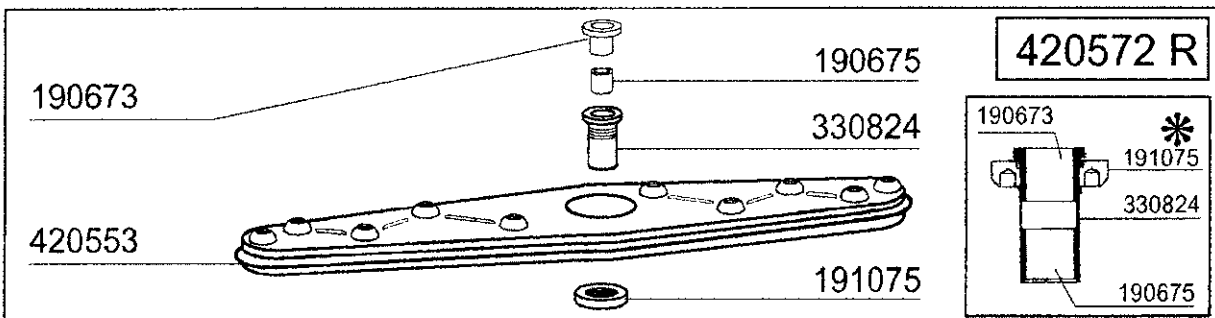

LC700 - Table 6 - Wash arm

* dalla matricola
a partir de la matr.
from serial no.
ab Seriennr.
despues la matr.
01 - 2003