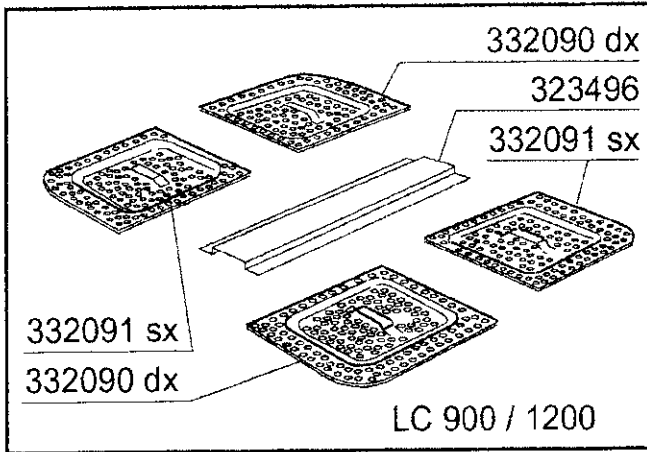

PARTI DI RICAMBIO
PIECES DETACHEES
SPARE PARTS
ERSATZTEILE
LISTA DE RECAMBIOS

LC 700
LC 900
LC 1200

10/02

10 - 2002 | S. AG.

LC700 - Table 1 - Hood/Tank
List of pieces

Code	Description	Price
160811	Washer F2 18x8.5x1 Alfof	0
160907	Connection For Tables C95-155	0
180642	Guide	0
190637	Guide For Door "c"	0
190638	Roller For "c" Door Guide	0
200925	Gasket	0
200957	Gasket	0
260113	Stainl.st.te Screw 8x20 A2 Uni 5739	0
260219	Stainl.st Tcp Screw 6x35 A2 Uni6107	0
260223	M5x12 Msh/hd Screw Special S/s	0
260224	Tb-screw 6x15 B23-10-11-12	0
260238	M4 X 10 Mush/hd Screw	0
260404	Stainless Steel Nuts D6 Uni 5588	0
260504	St/st Flat Washer D6	0
260511	Grower Washer D.5	0
260512	St/st Grower Washer D6	0
260538	Washer 18x6x1,5 St/st	0
260543	Washer D.6 St/st	0
320534	Lower Frame	0
342258	Tank	0
342497	Hood	0
342498	Insulated Hood	0
350796	Bracket F. Relay Support S	0
351421	Right Panel	0
351422	Left Panel	0
351767	Front Panel	0
351775	Front Panel	0
361069	Back Frame	0
390182	Back Panel	0
440211	Legs	0
530238	Support	0

LC700 - Table 2 - Tank

LC700 - Table 3 - Handle
List of pieces

Code	Description	Price
120343	Limit Switch With Lever For C70-140	0
190149	Reinforcement For Handle Supp.c165	0
190607	Handle Bush C30-70	0
191013	Hinge F. Support C30-c70	0
191014	Flange F. Handle C30-70	0
250206	Grub Screw D.6	0
260219	Stainl.st Tcp Screw 6x35 A2 Uni6107	0
260228	Stainl.st Special Screw 6x42 304	0
260404	Stainless Steel Nuts D6 Uni 5588	0
260406	Nut 8ma	0
260415	Stainless Steel Self-locking Nut 8m	0
260505	Stainl.steel Flat Washer D8 Uni6592	0
260537	Stainl.steel Flat Washer D13x20x0,8	0
330239	Rod	0
331037	Handle C95-155-165 Isolated	0
331083	Handle	0
340493	Pin F. Hinge C30	0
391316	Spring For Handle C85/140-g75	0