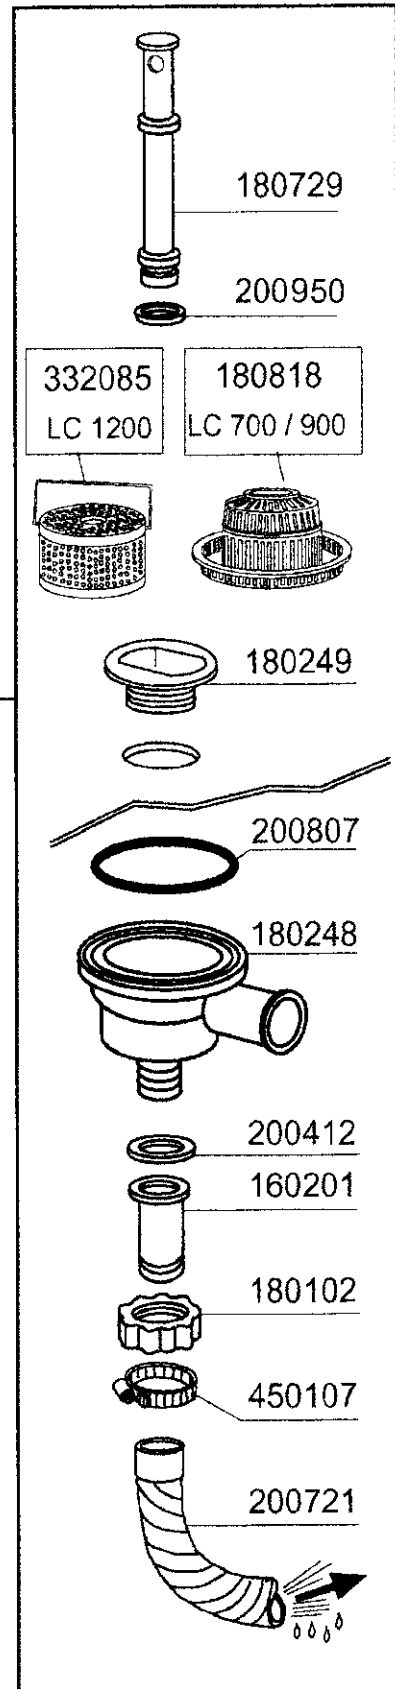

PARTI DI RICAMBIO
PIECES DETACHEES
SPARE PARTS
ERSATZTEILE
LISTA DE RECAMBIOS

LC 700
LC 900
LC 1200

10/02

10 - 2002 | S. AG.

LC700 - Table 1 - Hood/Tank
List of pieces

Code	Description	Price
160811	Washer F2 18x8.5x1 Alfof	0
160907	Connection For Tables C95-155	0
180642	Guide	0
190637	Guide For Door "c"	0
190638	Roller For "c" Door Guide	0
200925	Gasket	0
200957	Gasket	0
260113	Stainl.st.te Screw 8x20 A2 Uni 5739	0
260219	Stainl.st Tcp Screw 6x35 A2 Uni6107	0
260223	M5x12 Msh/hd Screw Special S/s	0
260224	Tb-screw 6x15 B23-10-11-12	0
260238	M4 X 10 Mush/hd Screw	0
260404	Stainless Steel Nuts D6 Uni 5588	0
260504	St/st Flat Washer D6	0
260511	Grower Washer D.5	0
260512	St/st Grower Washer D6	0
260538	Washer 18x6x1,5 St/st	0
260543	Washer D.6 St/st	0
320534	Lower Frame	0
342258	Tank	0
342497	Hood	0
342498	Insulated Hood	0
350796	Bracket F. Relay Support S	0
351421	Right Panel	0
351422	Left Panel	0
351767	Front Panel	0
351775	Front Panel	0
361069	Back Frame	0
390182	Back Panel	0
440211	Legs	0
530238	Support	0

LC700 - Table 2 - Tank

LC700 - Table 3 - Handle
List of pieces

Code	Description	Price
120343	Limit Switch With Lever For C70-140	0
190149	Reinforcement For Handle Supp.c165	0
190607	Handle Bush C30-70	0
191013	Hinge F. Support C30-c70	0
191014	Flange F. Handle C30-70	0
250206	Grub Screw D.6	0
260219	Stainl.st Tcp Screw 6x35 A2 Uni6107	0
260228	Stainl.st Special Screw 6x42 304	0
260404	Stainless Steel Nuts D6 Uni 5588	0
260406	Nut 8ma	0
260415	Stainless Steel Self-locking Nut 8m	0
260505	Stainl.steel Flat Washer D8 Uni6592	0
260537	Stainl.steel Flat Washer D13x20x0,8	0
330239	Rod	0
331037	Handle C95-155-165 Isolated	0
331083	Handle	0
340493	Pin F. Hinge C30	0
391316	Spring For Handle C85/140-g75	0