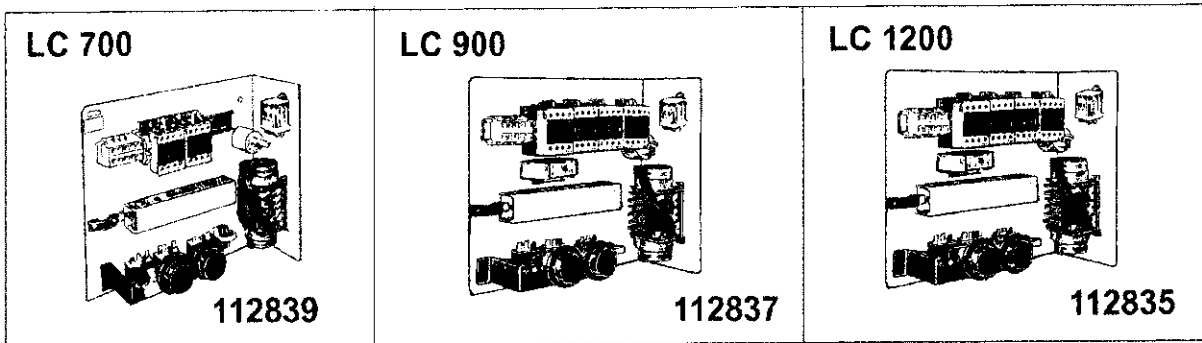

LC700 - Table 10 - Control box