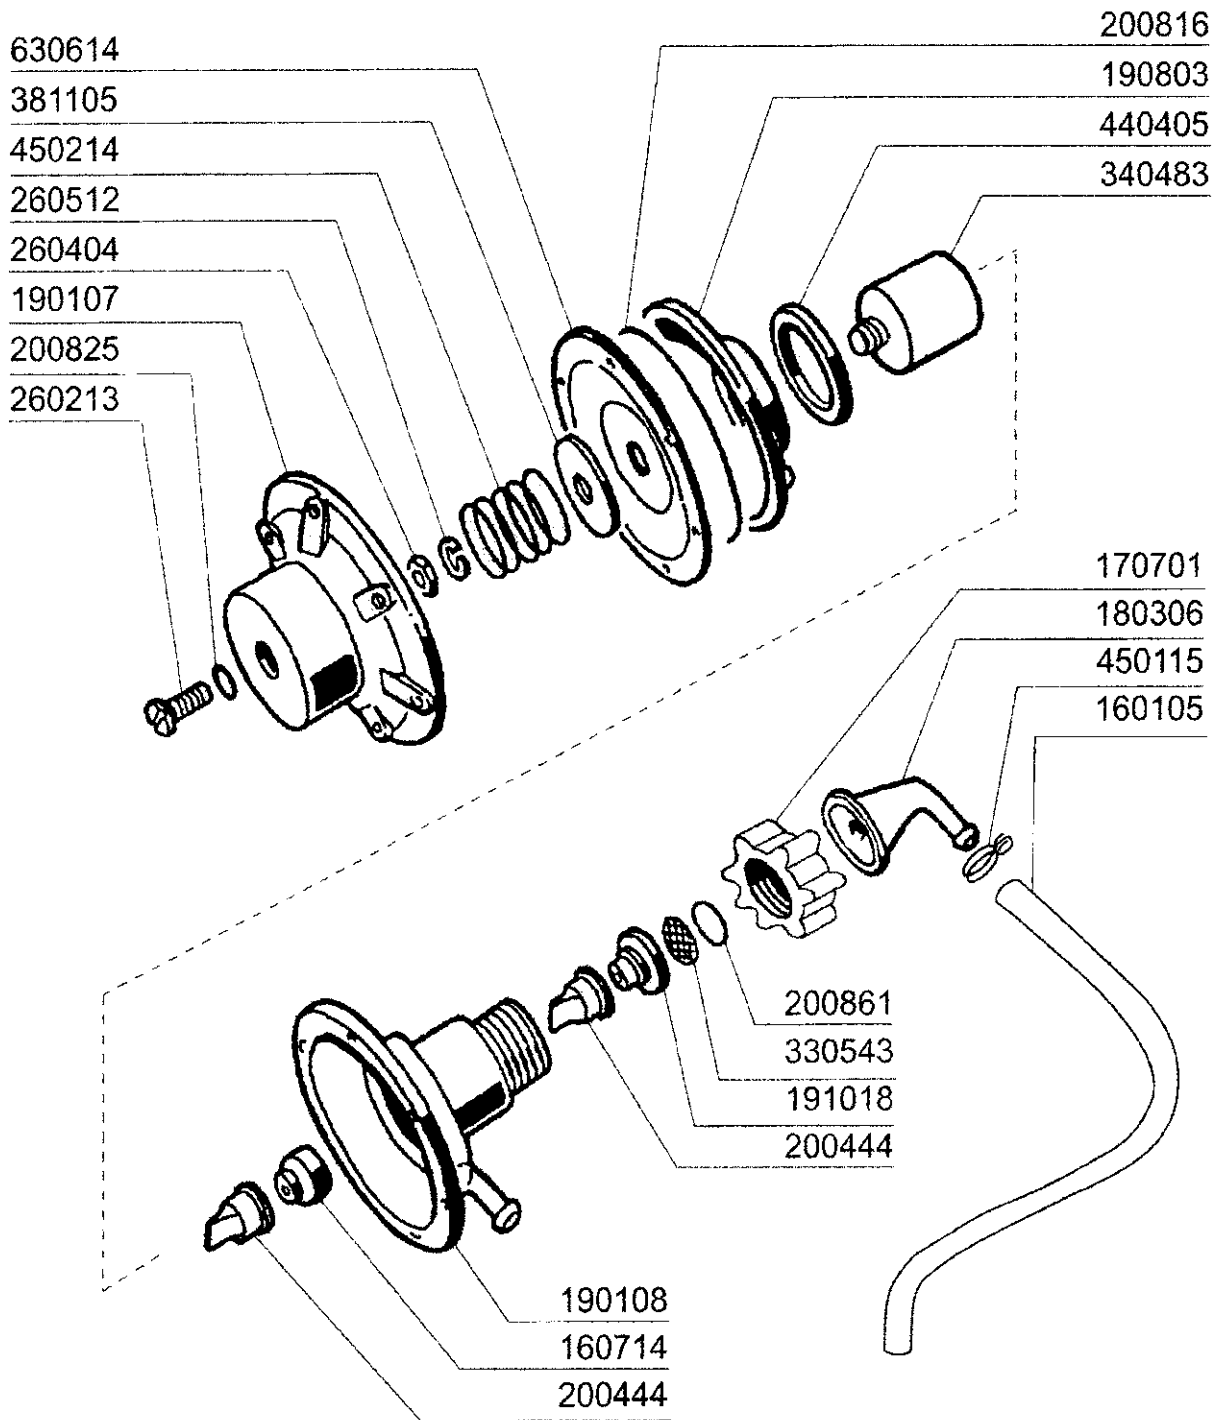

LC700 - Table 11 - Rinse aid injector