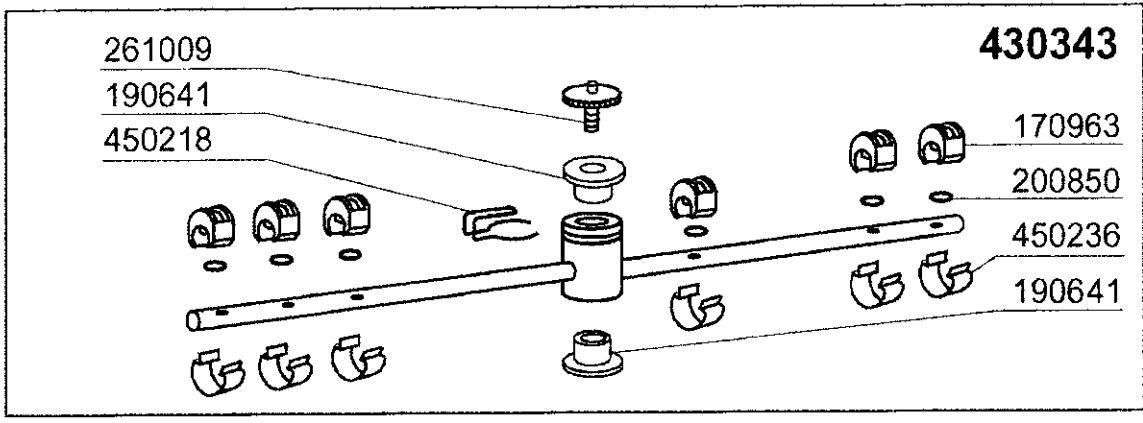

LC700 - Table 5 - Wash arm