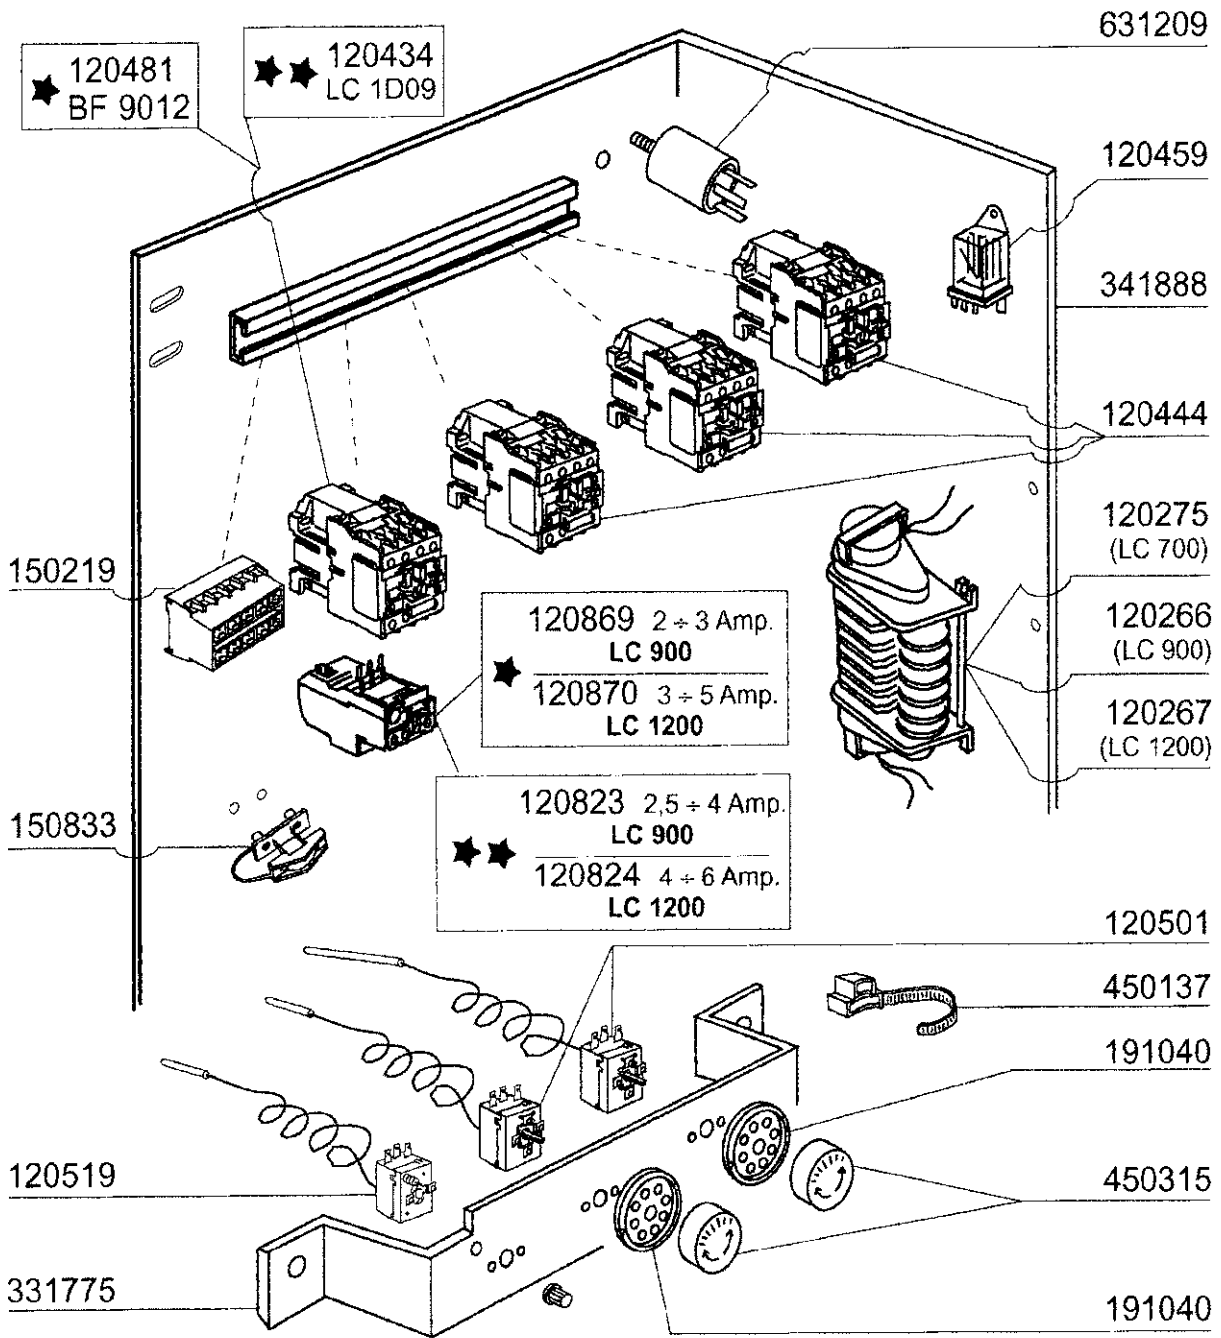

LC700 - Table 10 - Control box