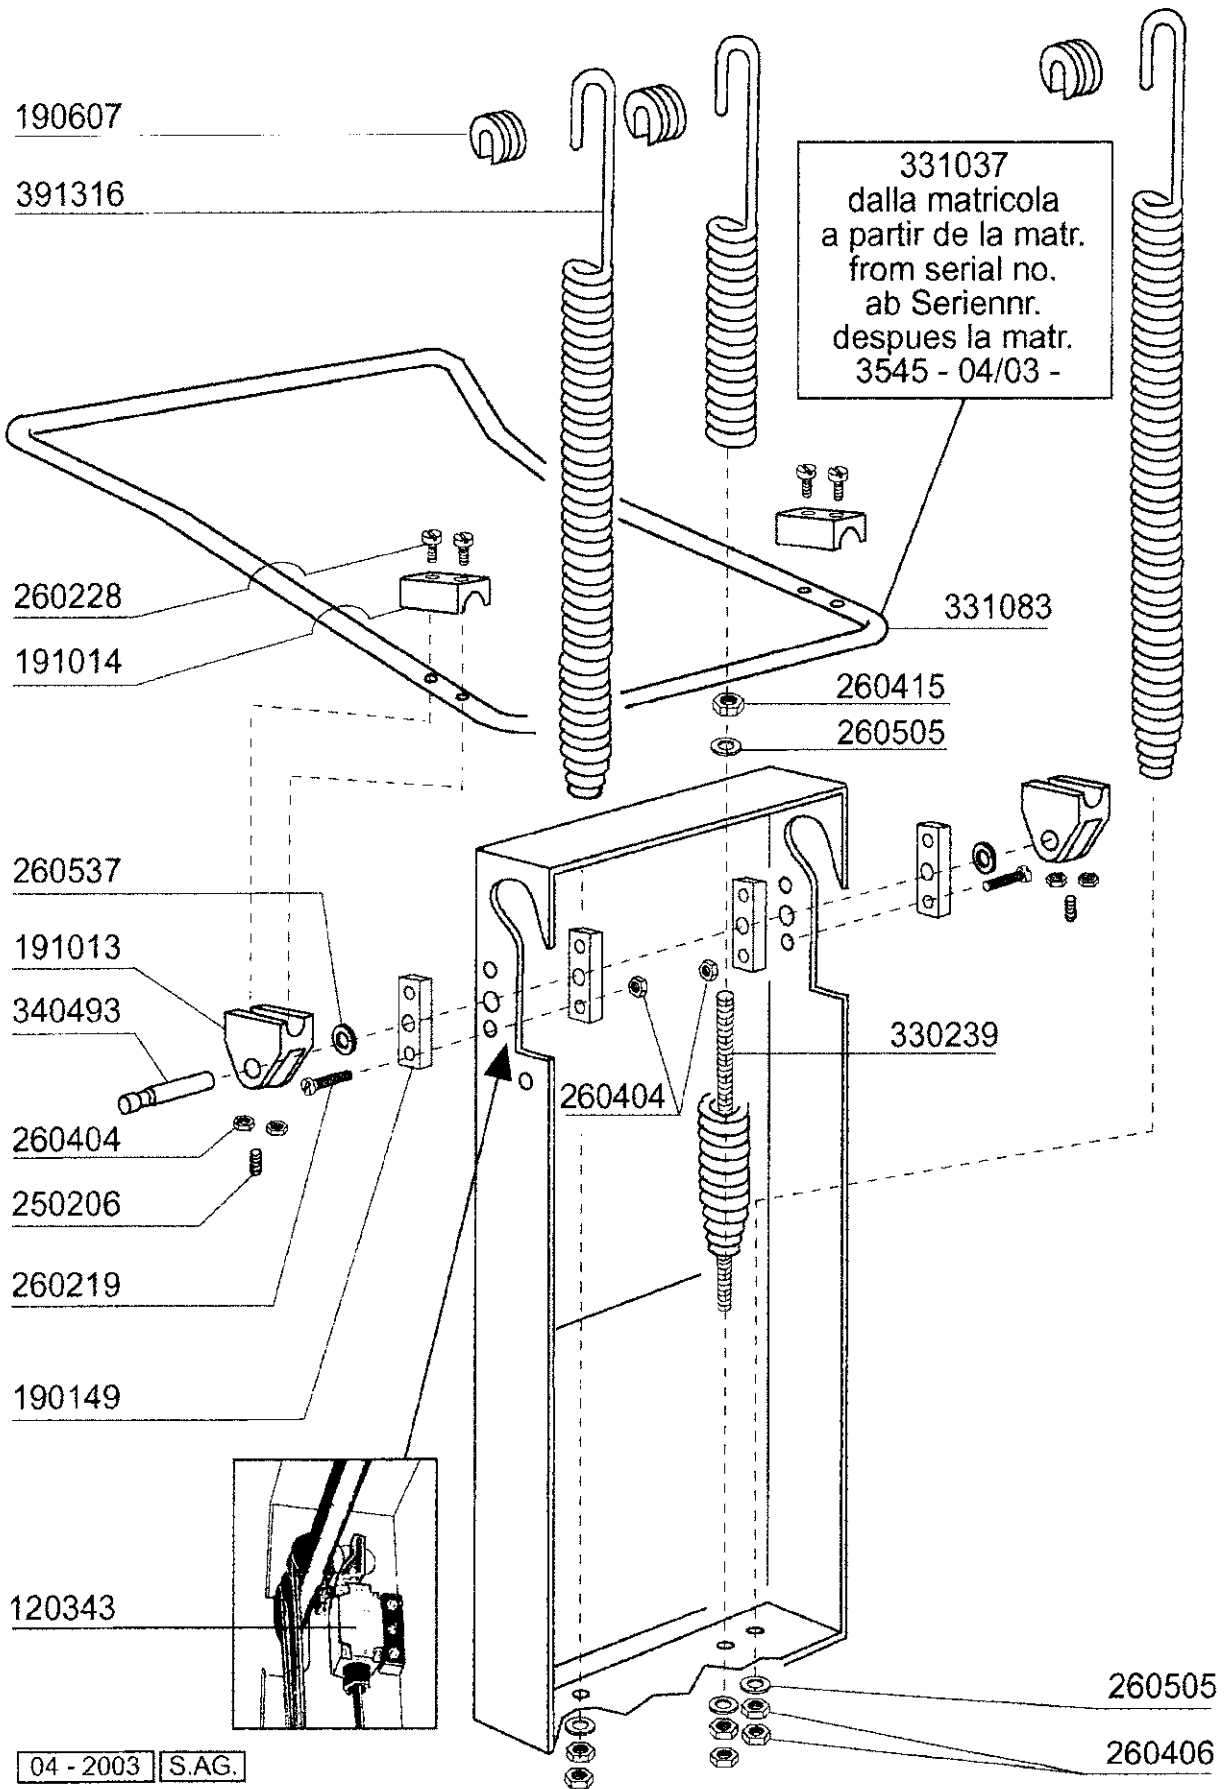

LC700 - Table 3 - Handle