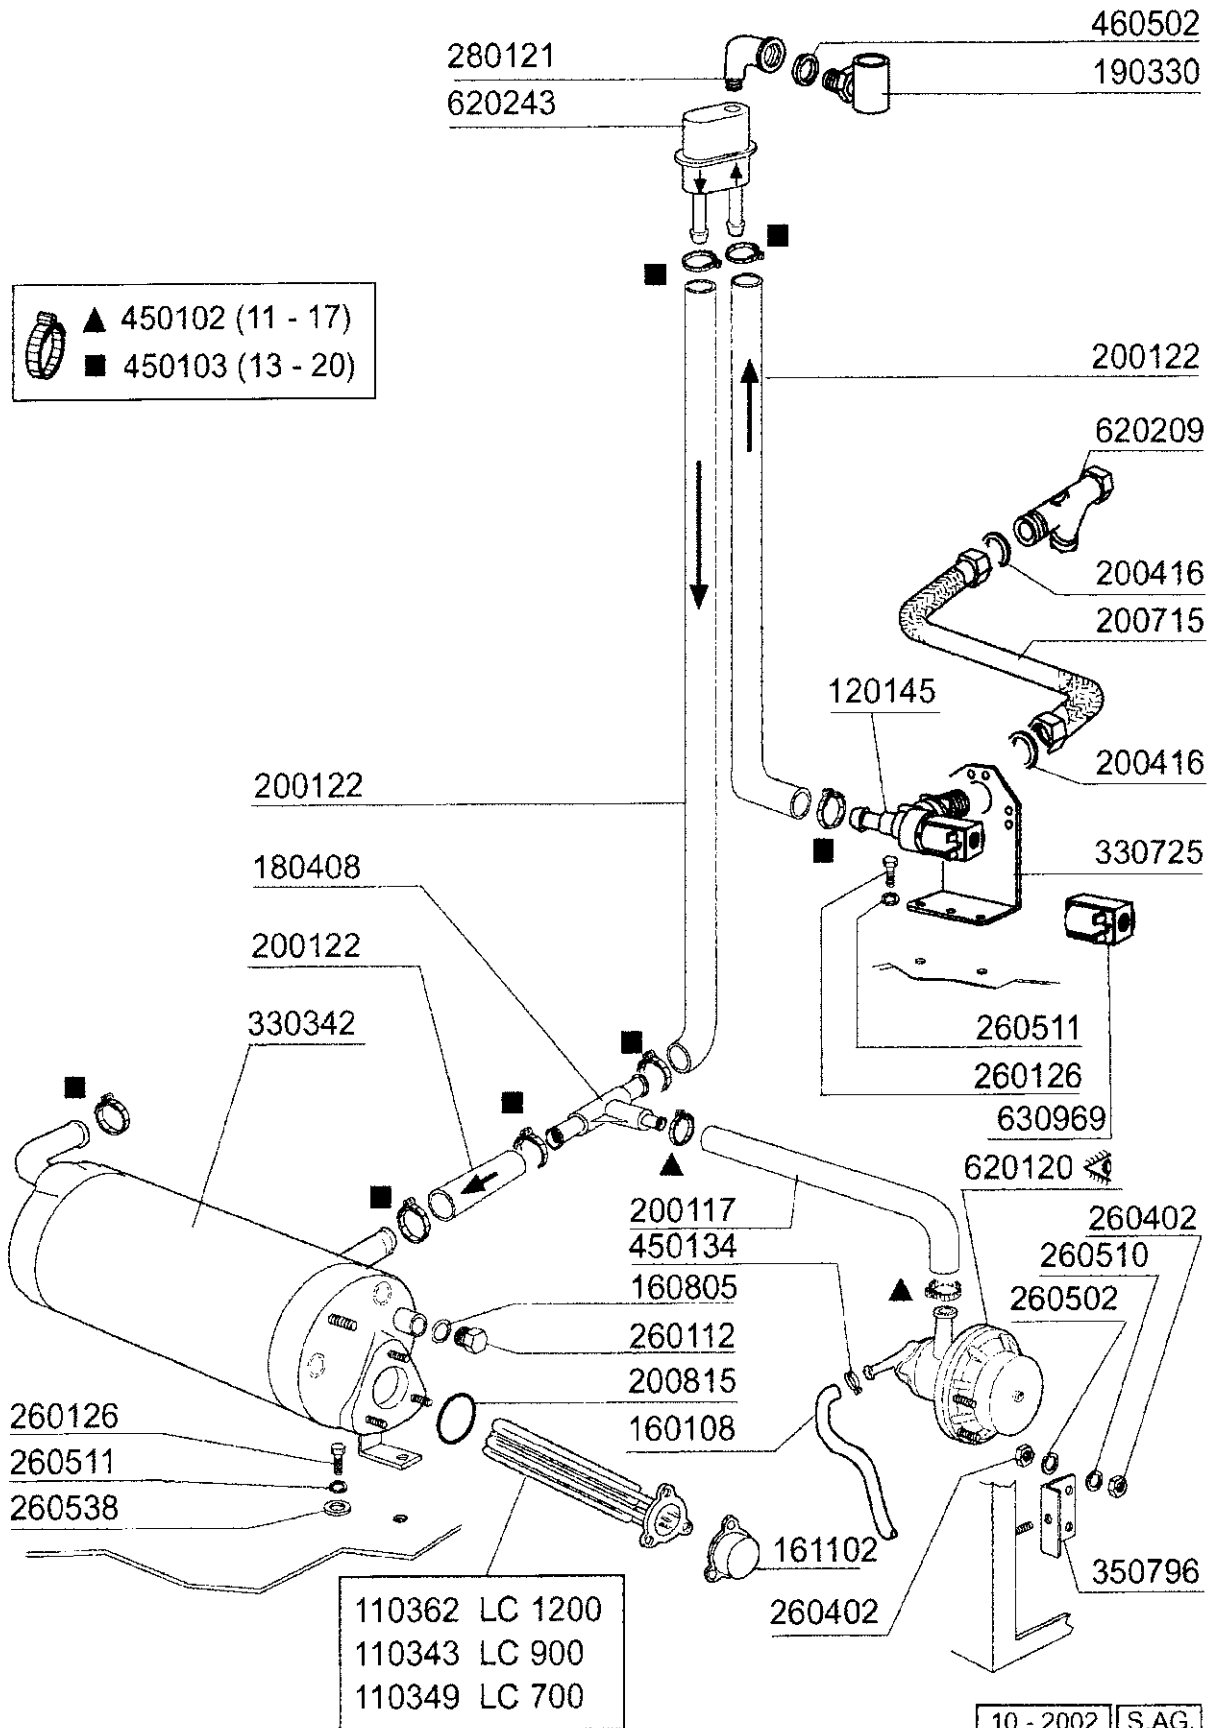

LC700 - Table 7 - Rinse Assembly

- ▲ 450102 (11 - 17)
- 450103 (13 - 20)