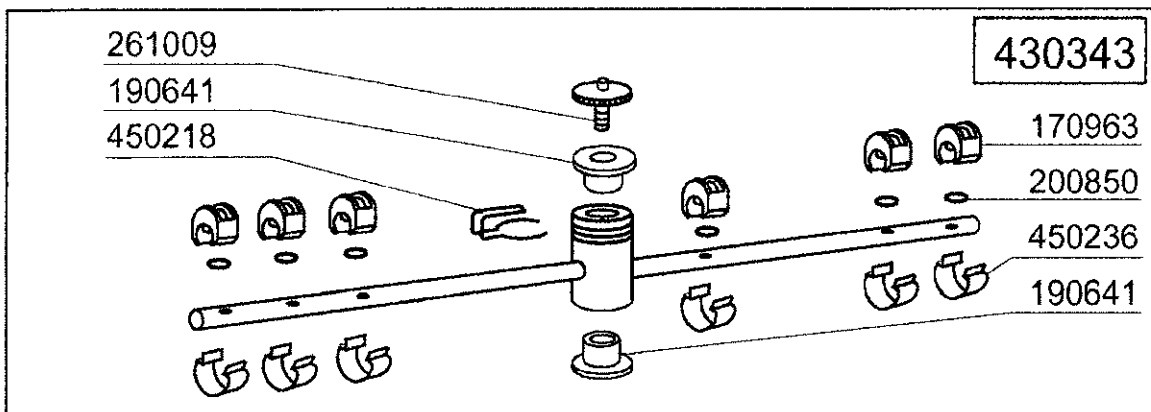

LC700 - Table 6 - Wash arm

* dalla matricola
a partir de la matr.
from serial no.
ab Seriennr.
despues la matr.
01 - 2003