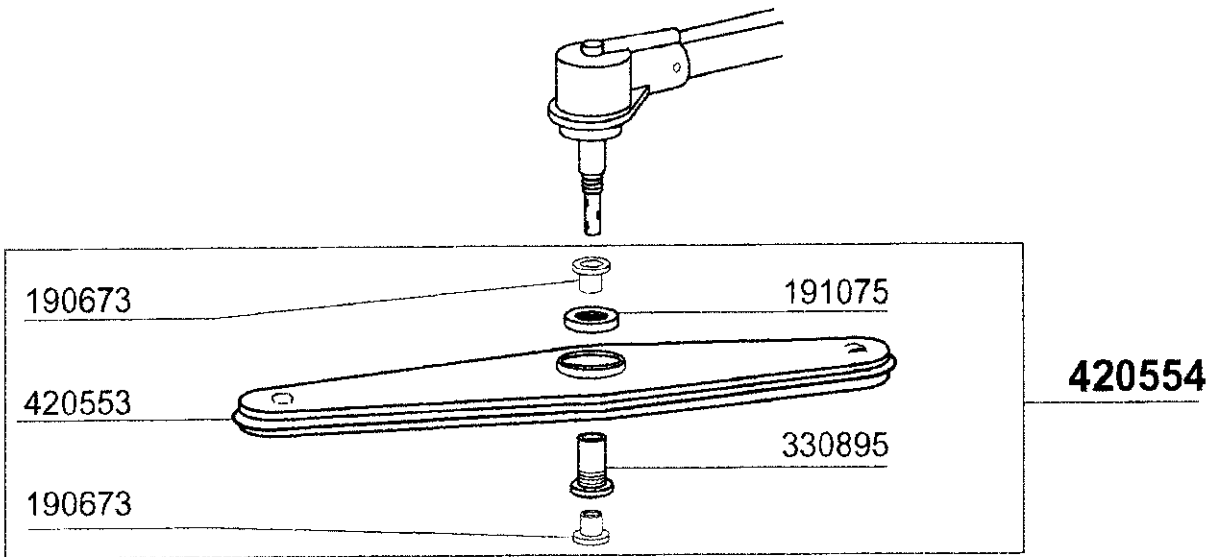

LC700 - Table 5 - Wash arm