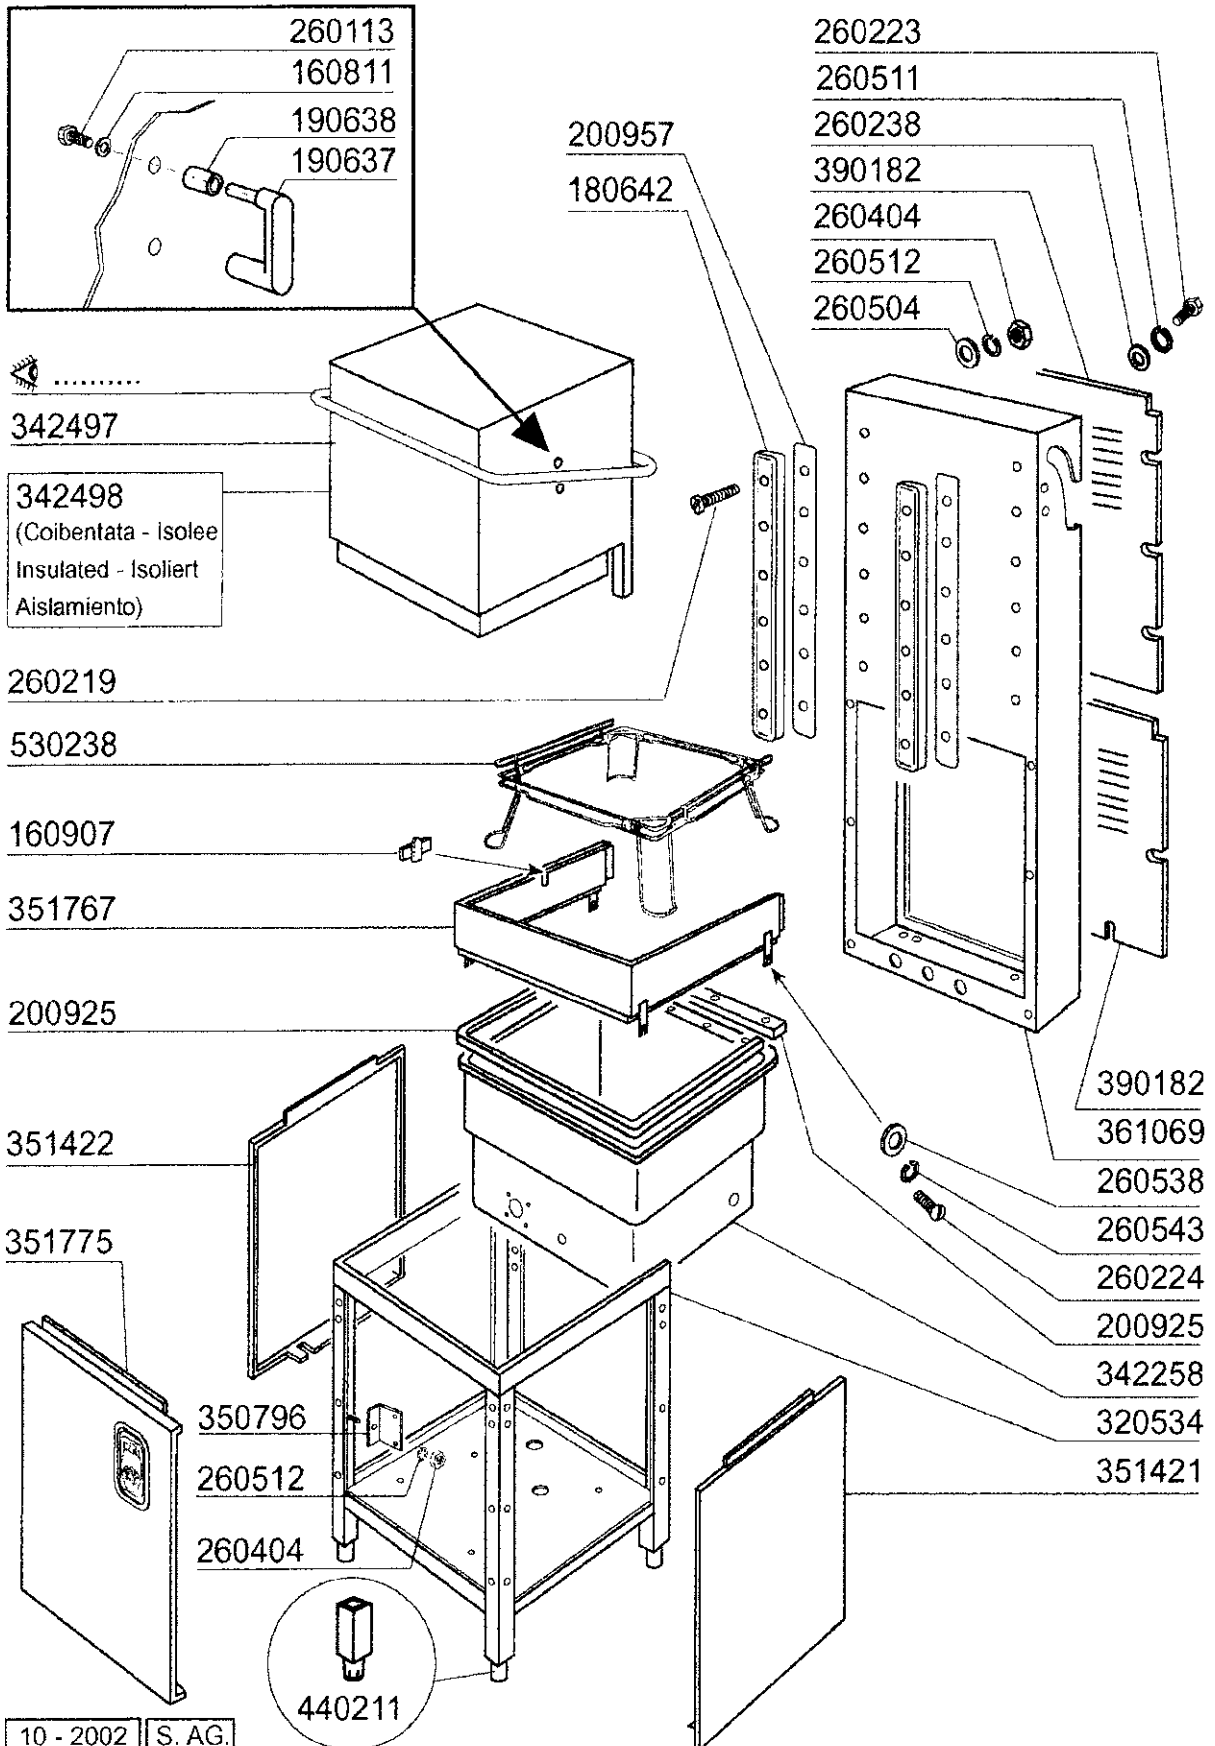

LC700 - Table 1 - Hood/Tank