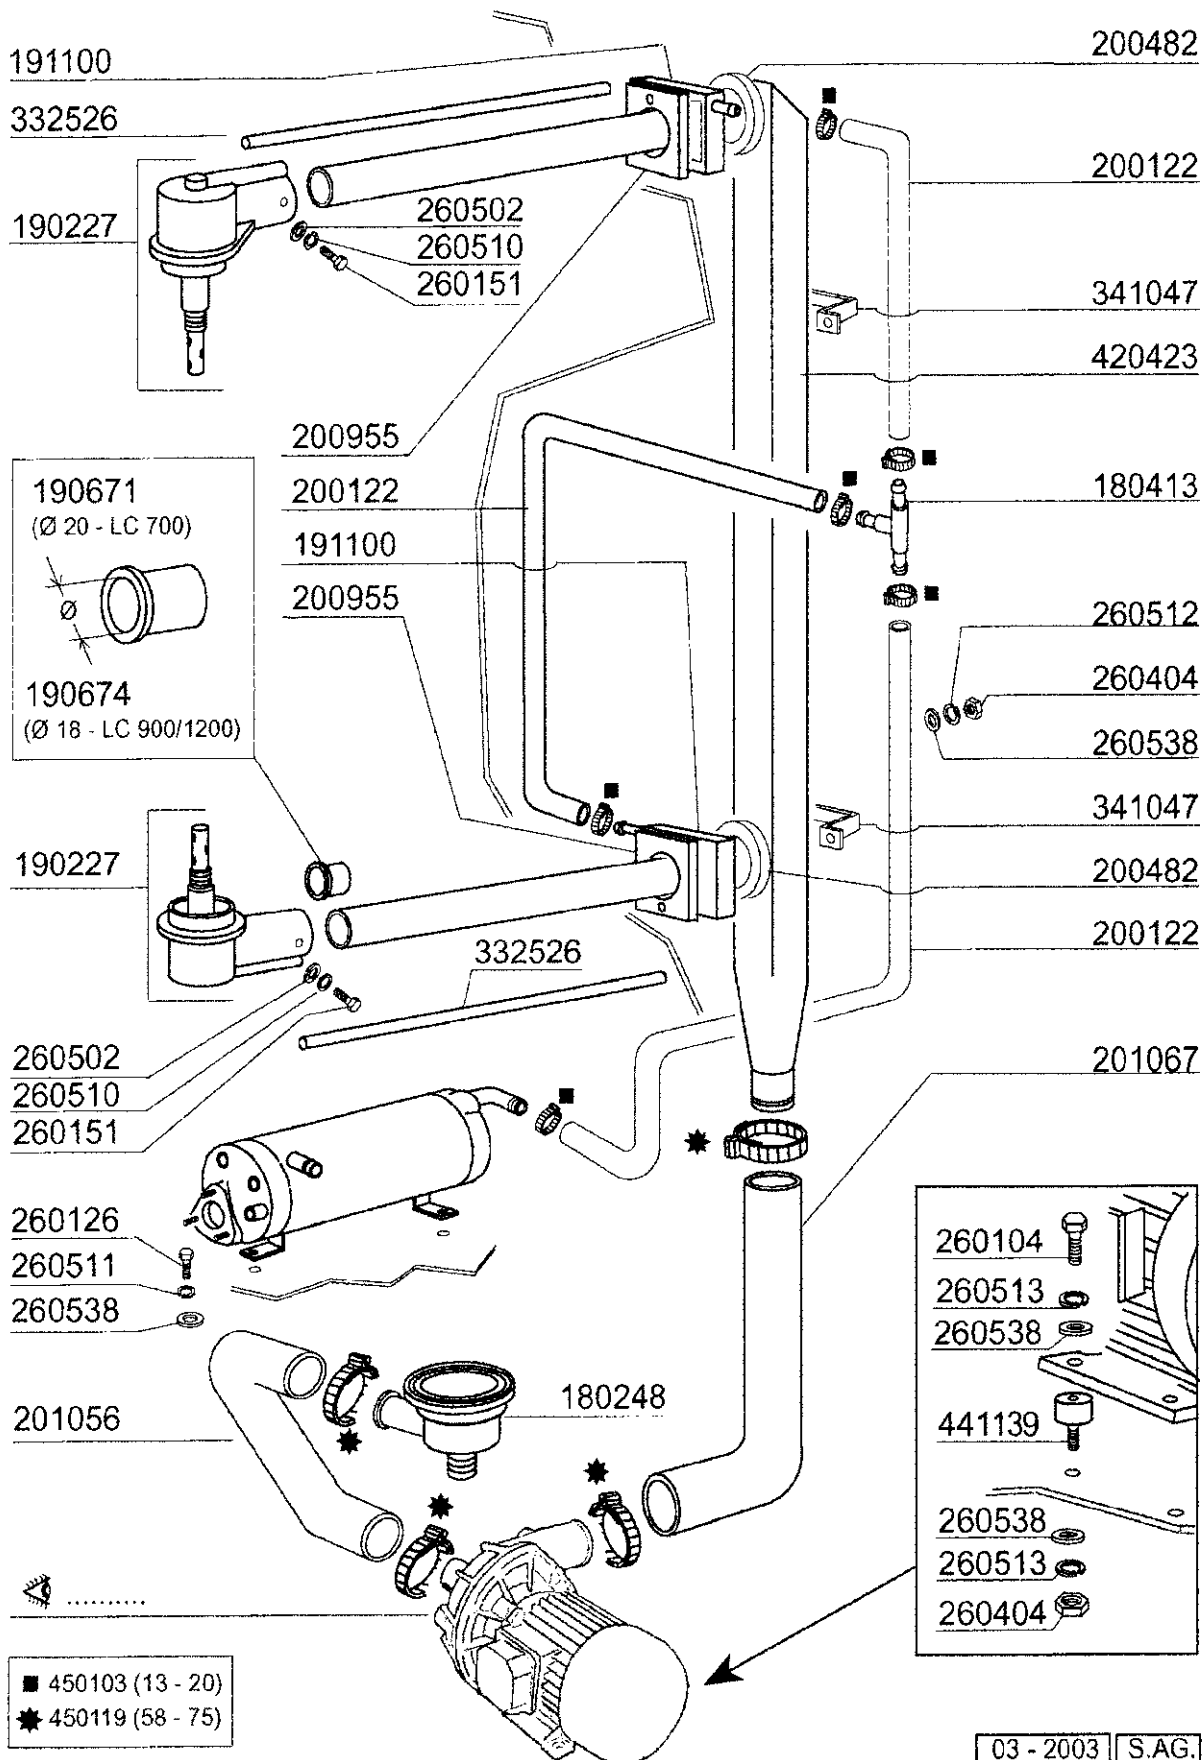

LC700 - Table 4 - Wash/Rinse column