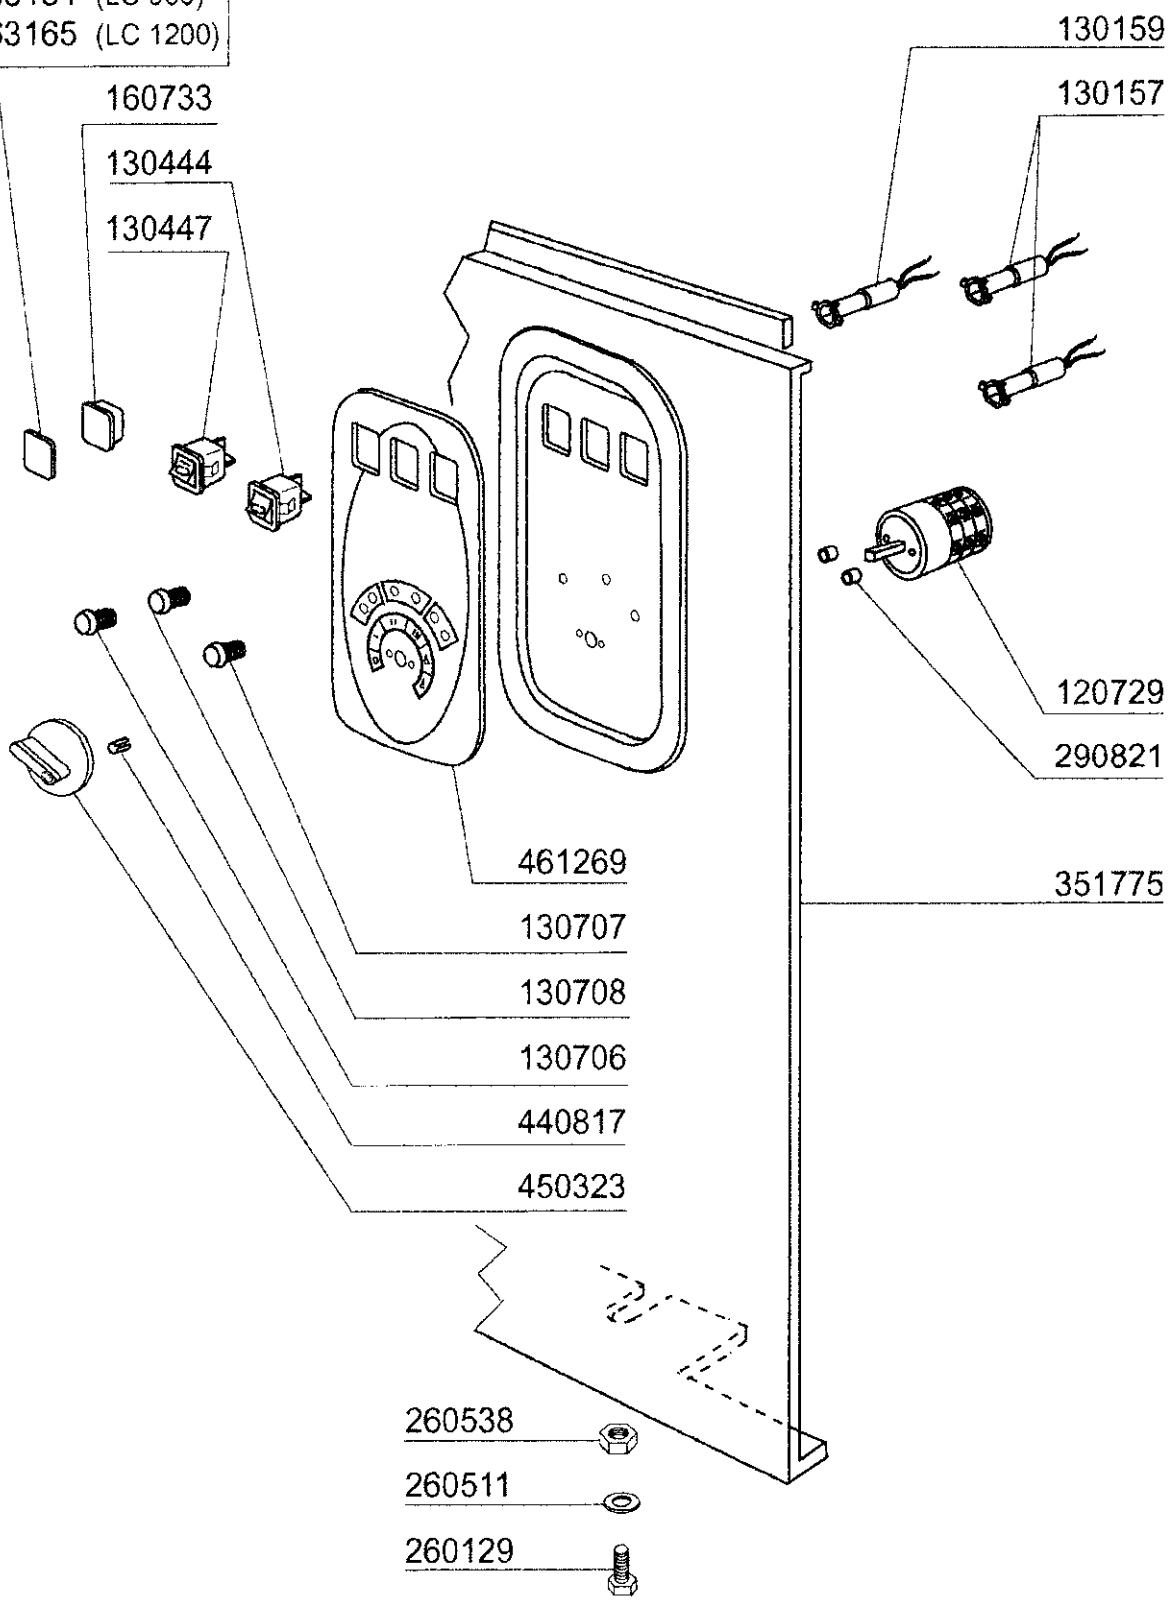

100795
 230/400 V
 50 Hz - HP 2
 Kw 1,5 (5234)

LC700 - Table 9 - Control panel
List of pieces

Code	Description	Price
112833	Control Panel	0
120729	Switch 16a 5 Pos Eight-pole C70-140	0
130157	Green Led For Br-bc-c-series - 220v	0
130159	Orange Led For C-series - 220v	0
130444	Switch "start Cycle" F	0
130447	Cycle Start Selector For C-series	0
130706	Orange Lens Covers (c-series)	0
130707	Transparent Lens Covers (c-series)	0
130708	Green Lens Covers (c-series)	0
160733	Blank Plates	0
260129	Screw Te M 5x20	0
260511	Grower Washer D.5	0
260538	Washer 18x6x1,5 St/st	0
290821	Distance Piece For Switch	0
351775	Front Panel	0
440817	Snap Ring Lscb/1853/17/00	0
450323	Knob For Bc-br-c95-c155	0
461269	Control Panel	0
463163	Lc700 Plate	0
463164	Lc900 Plate	0
463165	Lc1200 Plate	0

LC700 - Table 9 - Control panel

463163 (LC 700)
 463164 (LC 900)
 463165 (LC 1200)

112833

**LC700 - Table 10 - Control box
List of pieces**

Code	Description	Price
112835	Wiring	0
112837	Wiring	0
112839	Wiring	0
120266	Timer 6 Cams 75/120/180"c85-c95	0
120267	Timer 6 Cams 60/85/120" C140-c155	0
120275	Timer 90"-120"-180" C70	0
120434	Contactora 9a 220v 50hz	0
120444	Contactora 9a 220v 50hz Hr0901nm	0
120459	Auxil.rele 16a 220v	0
120481	Contactora 9a - 230v	0
120501	Termosta 30/90° Mt 1 Tr/2	0
120519	Termosta 110-130° Sec.ls1 C-g-s	0
120823	Overload Relay 2.5/4 A	0
120824	Overload Relay 4/6 A	0
120869	Overload Relay 2/3,3	0
120870	Overload Relay 3/5	0
150219	Terminal Block 5p Mmq165vd26	0
150833	Cable Holder Bc/br	0
191040	Frame F.termostat Knob	0
331775	Bracket 3 Thermostats	0
341888	Control Box Support	0
450137	Collar Connection With Base 31900	0
450315	Knob F. Thermosta 90°	0
631209	Anti-noise Filter	0