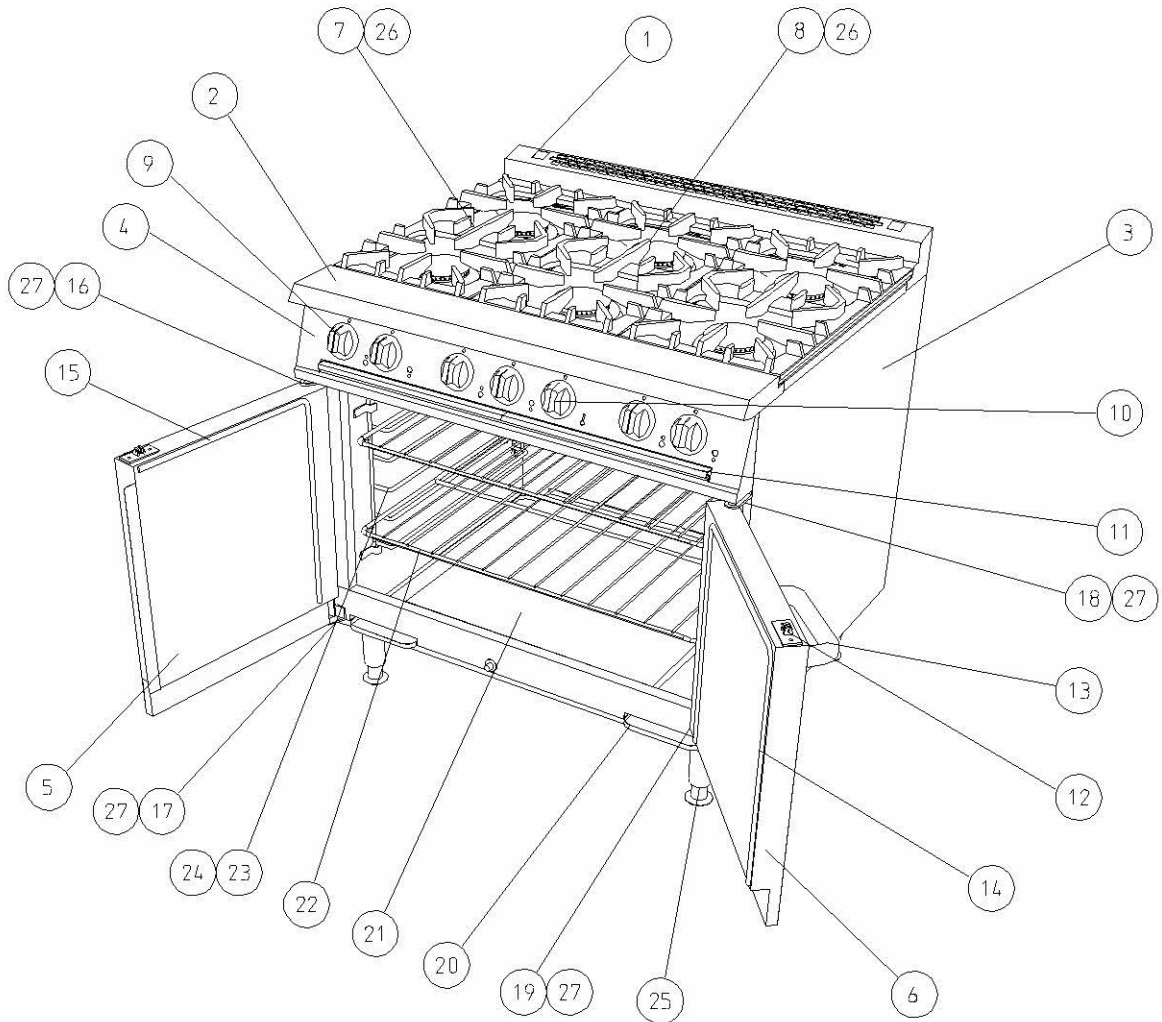

Item	Spares No.	Description
14.	535480056	Door seal - RH door
15.	535480057	Door seal - LH door
16.	535480058	Door hinge - top LH
17.	535480059	Door hinge - bottom LH
18.	535480060	Door hinge - top RH
19.	535480061	Door hinge - bottom RH
20.	535480062	Oven drip tray
21.	535480063	Oven bottom plate
22.	535480064	Oven shelf
23.	535480065	Oven shelf hanger
24.	535480066	Bracket for oven shelf hanger
25.	535480067	Adjustable leg
26.	535480077	Door hinge bush

G2101 OT RANGE

CONTROLS

G2101 OT RANGE

CONTROLS

Item	Spares No.	Description
1.	535480006	Burner cap
2.	535400070	Burner venturi
3.	535400060	Burner base
4.	535400080	Injector holder c/w injector (Natural)
5.	535480007	Injector (OT - Natural) Ø1.75mm
6.	535480008	Injector (OT - Propane) Ø1.07mm
7.	535400090	Injector holder w/ boost injector (Nat.)
8.	535480009	OT boost injector (Natural) Ø1.95
9.	535480010	OT boost injector (Propane) Ø1.2
10.	535400100	Lock nut for injector holder
11.	535480011	OT thermocouple - short
12.	535480012	OT thermocouple - long
13.	535400050	Burner pipe - rear outer
14.	535400040	Burner pipe - front outer
15.	535400030	Burner pipe - rear middle
16.	535400020	Burner pipe - front middle
17.	535480013	Top feed pipe - oven
18.	535480015	Governor
19.	535480016	³ / ₄ " BSP fitting
20.	535480017	Float rail
21.	535480019	Oven feed pipe elbow
22.	535480020	Burner control - open top
23.	535480021	Bypass screw (Ø0.84mm) - Natural

G2107 OT RANGE

FITMENTS

Item	Spares No.	Description
1.	535480046	Rear hob rail
2.	535480047	Front hob rail
3.	535480048	Outer side panel
4.	535480049	Control panel
5.	535480050	LH door assembly
6.	535480051	RH door assembly
7.	535480001	Pan support - end
8.	535480002	Pan support - centre
9.	535400010	Control knob for open top control
10.	535480052	Control knob for oven control
11.	535480053	Hob drip tray
12.	535480054	Door catch
13.	535480055	Door handle
14.	535480056	Door seal - RH door