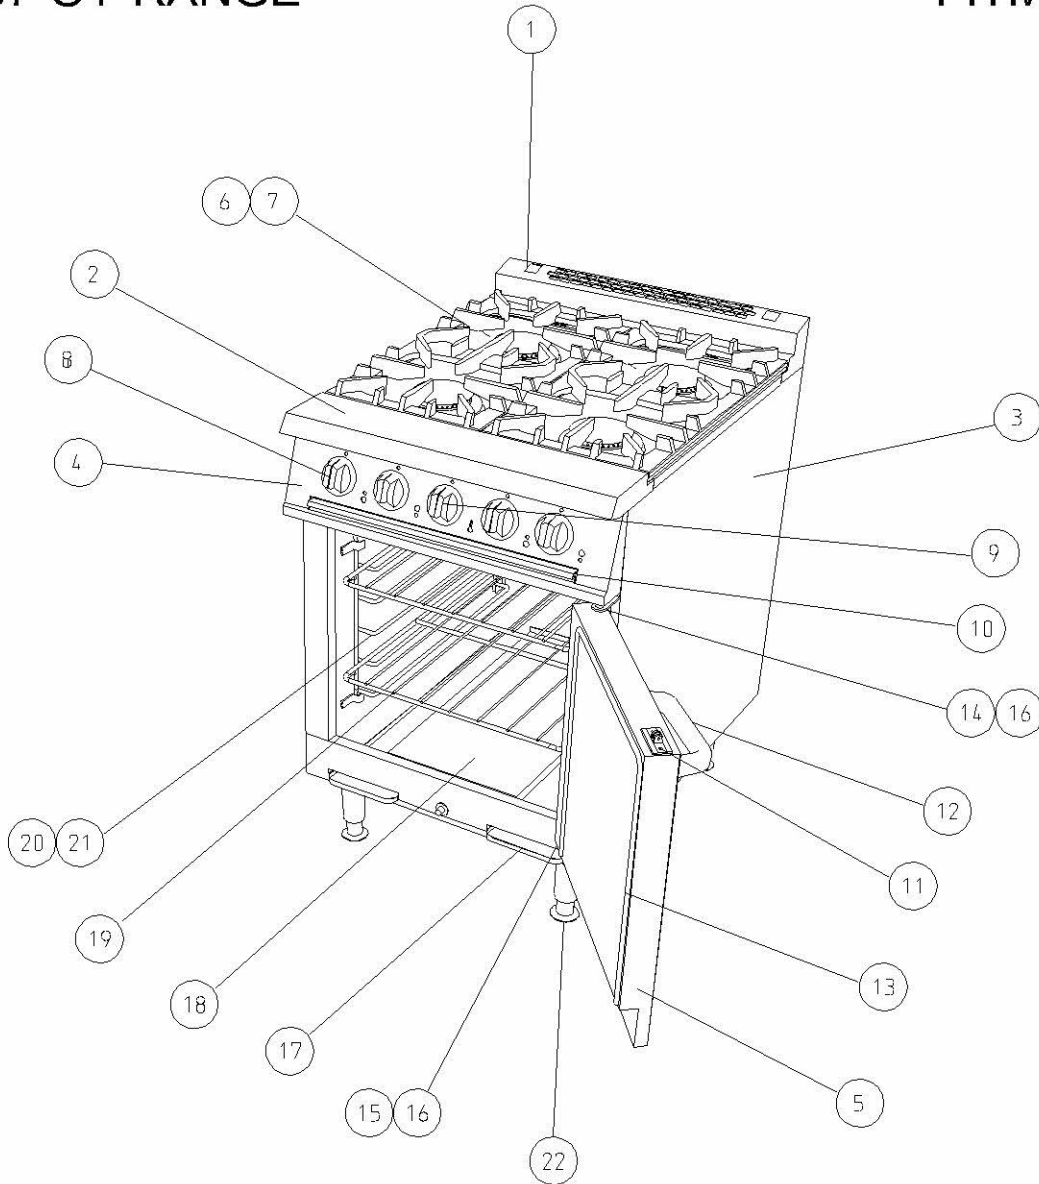

Item	Spares No.	Description
12.	535480055	Door handle
13.	535480074	Door seal
14.	535480060	Door hinge - top
15.	535480061	Door hinge - bottom
16.	535480077	Door hinge bush
17.	535480062	Drip tray for oven
18.	535480075	Bottom plate for oven
19.	535480076	Oven shelf
20.	535480065	Shelf hanger for oven
21.	535480066	Hanger bracket for oven shelf
22.	535480067	Adjustable leg

G2161 OT RANGE

CONTROLS

G2161 OT RANGE

CONTROLS

Item	Spares No.	Description
1.	535480006	Burner cap
2.	535400070	Burner venturi
3.	535400060	Burner base
4.	535400080	Injector holder c/w injector (Natural)
5.	535480007	Injector (OT - Natural) Ø1.75mm
6.	535480008	Injector (OT - Propane) Ø1.07mm
7.	535400090	Injector holder w/ boost injector (Nat.)
8.	535480009	OT boost injector (Natural) Ø1.95
9.	535480010	OT boost injector (Propane) Ø1.2
10.	535400100	Lock nut for injector holder
11.	535480011	OT thermocouple - short
12.	535480012	OT thermocouple - long
13.	535400050	Burner pipe - rear outer
14.	535400040	Burner pipe - front outer
15.	535480014	Oven top feed pipe
16.	535480015	Governor
17.	535480016	$\frac{3}{4}$ " BSP fitting
18.	535480018	Float rail
19.	535480019	Oven feed pipe elbow
20.	535480020	Burner control - open top
21.	535480021	Bypass screw (Ø0.84mm) - Natural
22.	535480022	Bypass screw (Ø0.5mm) - Propane
23.	535430020	Thermostat for oven

G2167 OT RANGE

FITMENTS

Item	Spares No.	Description
1.	535480070	Rear hob rail
2.	535480071	Front hob rail
3.	535480048	Outer side panel
4.	535480072	Control panel
5.	535480078	Door assembly
6.	535480001	Pan support (painted)
7.	535480003	Pan support (enamelled)
8.	535400010	Control knob for open top control
9.	535480052	Control knob for oven control
10.	535480073	Hob drip tray
11.	535480054	Door catch