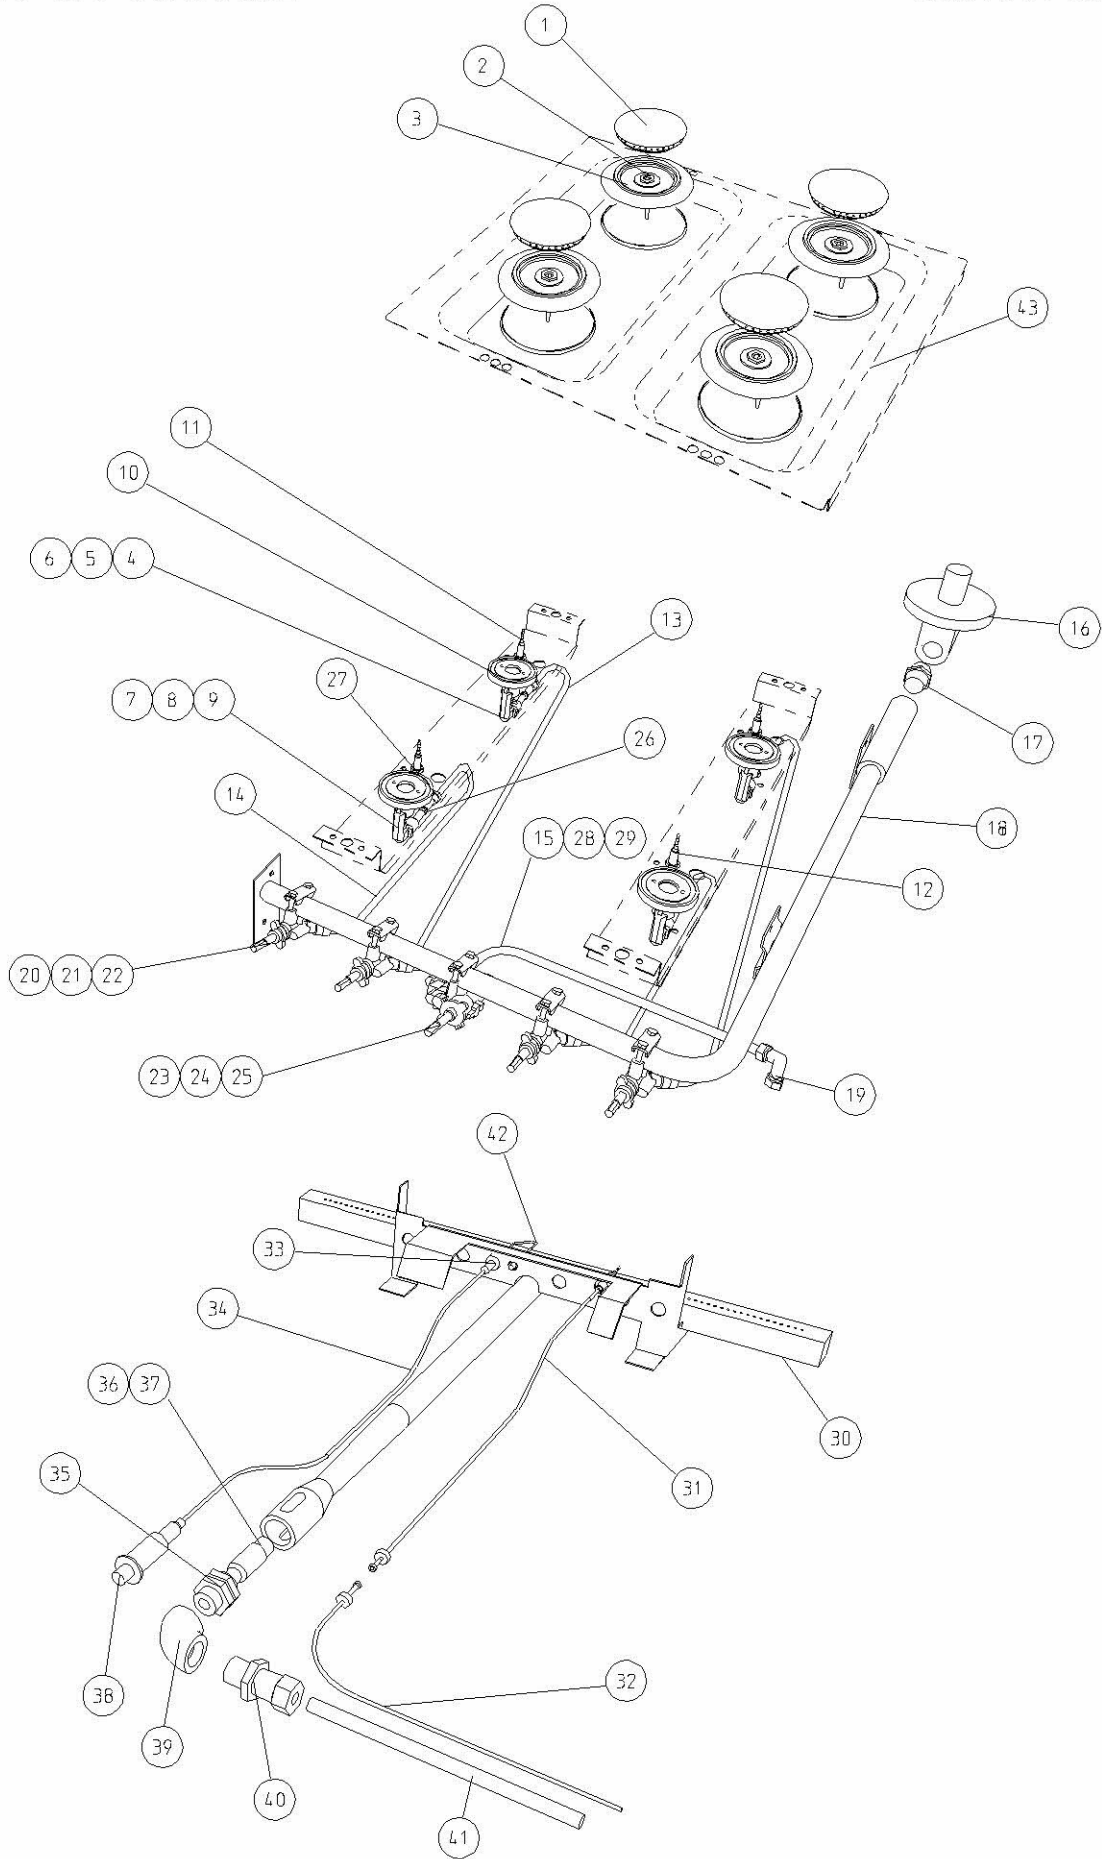

G2161 OT RANGE

CONTROLS

G2161 OT RANGE

CONTROLS

Item	Spares No.	Description
1.	535480006	Burner cap
2.	535400070	Burner venturi
3.	535400060	Burner base
4.	535400080	Injector holder c/w injector (Natural)
5.	535480007	Injector (OT - Natural) Ø1.75mm
6.	535480008	Injector (OT - Propane) Ø1.07mm
7.	535400090	Injector holder w/ boost injector (Nat.)
8.	535480009	OT boost injector (Natural) Ø1.95
9.	535480010	OT boost injector (Propane) Ø1.2
10.	535400100	Lock nut for injector holder
11.	535480011	OT thermocouple - short
12.	535480012	OT thermocouple - long
13.	535400050	Burner pipe - rear outer
14.	535400040	Burner pipe - front outer
15.	535480014	Oven top feed pipe
16.	535480015	Governor
17.	535480016	$\frac{3}{4}$" BSP fitting
18.	535480018	Float rail
19.	535480019	Oven feed pipe elbow
20.	535480020	Burner control - open top
21.	535480021	Bypass screw (Ø0.84mm) - Natural
22.	535480022	Bypass screw (Ø0.5mm) - Propane
23.	535430020	Thermostat for oven

Item	Spares No.	Description
24.	535480025	Bypass screw (Ø0.75mm) - Natural
25.	535480026	Bypass screw (Ø0.45mm) - Propane
26.	535480027	Olive for tap pipe
27.	535480028	Tube nut for tap/injector holder
28.	535480029	Olive for thermostat
29.	535480030	Tube nut for thermostat
30.	535480032	Oven burner
31.	535400180	Oven thermocouple
32.	535400120	Extension thermocouple
33.	535480033	Oven ignition electrode
34.	535480034	Oven ignition lead
35.	535480035	Injector adaptor
36.	535480038	Oven burner injector Ø1.8mm (Nat.)
37.	535480039	Oven burner injector (Propane)
38.	535480040	Oven igniter
39.	535480041	Elbow for injector adaptor
40.	535480042	Oven pipe coupling
41.	535480043	Oven bottom feed pipe
42.	535480045	Oven earth pin
43.	535430010	Hob panel