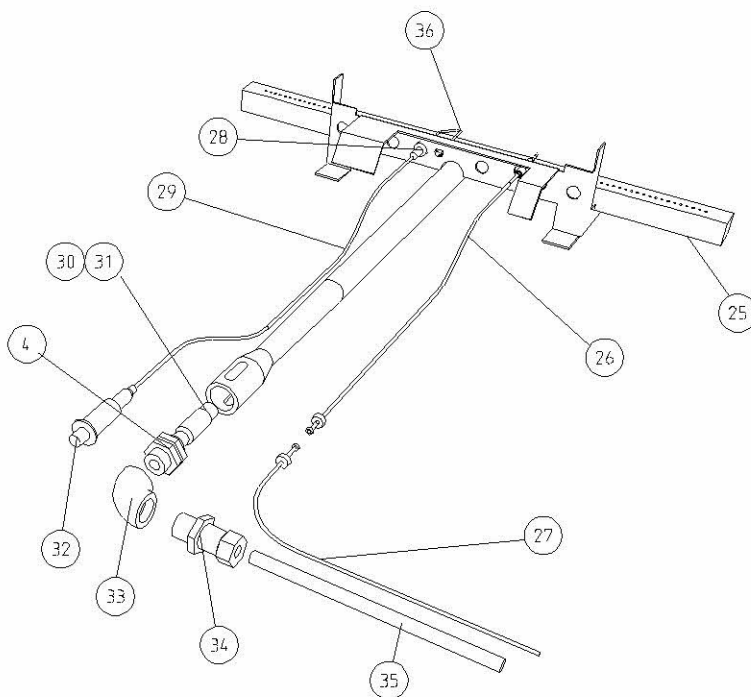

G2107 SB RANGE

CONTROLS

G2107 SB RANGE

CONTROLS

Item	Spares No.	Description	Item	Spares No.	Description
1.	535410001	Solid top burner	19.	535480016	³/₄" BSP fitting
2.	535410006	Injector for solid top burner (Natural)	20.	535480015	Governor
3.	535410007	Injector for solid top burner (Propane)	21.	535410016	Thermocouple for solid top
4.	535480035	Injector adaptor	22.	535410013	Pilot assembly
5.	535410002	Injector block	23.	535410014	Pilot orifice (Natural)
6.	535410008	Elbow	24.	535410015	Pilot orifice (Propane)
7.	535410011	Reducer for pilot pipe	25.	535480031	Oven burner
8.	535410012	Pilot pipe reducer	26.	535400180	Thermocouple for oven
9.	535410010	Tap to reducer pilot pipe	27.	535400120	Extension for thermocouple
10.	535410005	Burner control for solid top	28.	535480033	Oven ignition electrode
11.	535410003	Feed pipe for solid top tap	29.	535480034	Oven ignition lead
12.	535410004	Feed pipe for solid top burner	30.	535480036	Oven burner injector (Ø2.3mm) Nat.
13.	535400110	Oven thermostat	31.	535400037	Oven burner injector - Propane
14.	535480023	Bypass screw (Ø0.85mm) - Natural	32.	535480040	Oven igniter
15.	535480024	Bypass screw (Ø0.55mm) - Propane	33.	535480041	Elbow for injector adaptor
16.	535480019	Oven feed pipe elbow	34.	535480042	Oven pipe coupling
17.	535410019	Feed pipe for oven top	35.	535480043	Oven bottom feed pipe
18.	535410020	Float rail	36.	535480045	Earth pin for oven