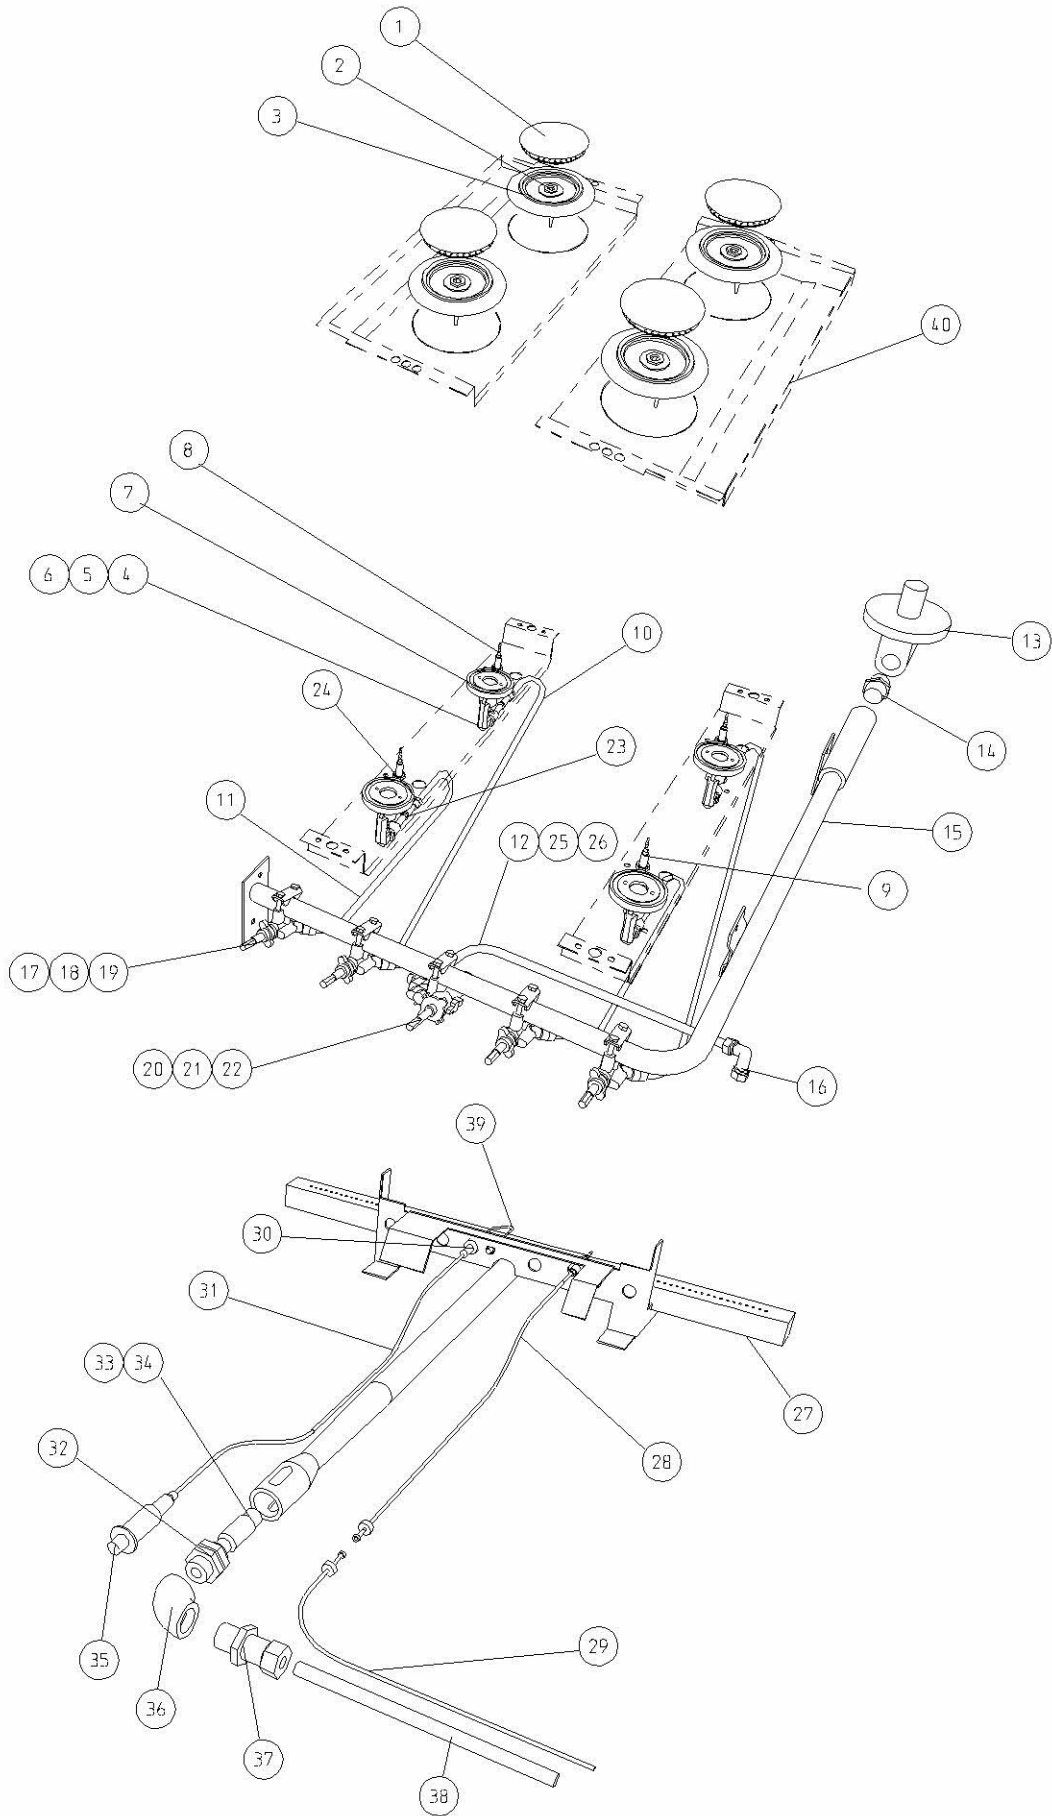

G2167 OT RANGE

CONTROLS

G2167 OT RANGE

CONTROLS

Item	Spares No.	Description
1.	535480006	Burner cap
2.	535400070	Burner venturi
3.	535400060	Burner base
4.	535400080	Injector holder c/w injector (Natural)
5.	535480007	Injector (OT - Natural) Ø1.75mm
6.	535480008	Injector (OT - Propane) Ø1.07mm
7.	535400100	Locknut for injector holder
8.	535480011	OT thermocouple - short
9.	535480012	OT thermocouple - long
10.	535400050	Burner pipe - rear outer
11.	535400040	Burner pipe - front outer
12.	535480014	Top feed pipe - oven
13.	535480015	Governor
14.	535400016	³/₄" BSP fitting
15.	535480018	Float rail
16.	535480019	Oven feed pipe elbow
17.	535480020	Burner control - open top
18.	535480021	Bypass screw (Ø0.84mm) - Natural
19.	535480022	Bypass screw (Ø0.5mm) - Propane
20.	535430020	Oven thermostat
21.	535480025	Bypass screw (Ø0.75mm) - Natural
22.	535480026	Bypass screw (Ø0.45mm) - Propane
23.	535480027	Olive for tap pipes

Item	Spares No.	Description
24.	535480028	Tube nut for tap/injector holder
25.	535480029	Olive for thermostat
26.	535480030	Tube nut for thermostat
27.	535480032	Oven burner
28.	535400180	Oven thermocouple
29.	535400120	Extension thermocouple
30.	535480033	Oven ignition electrode
31.	535480034	Oven ignition lead
32.	535480035	Injector adaptor
33.	535480038	Oven burner injector Ø1.8mm (Nat.)
34.	535480039	Oven burner injector (Propane)
35.	535480040	Oven igniter
36.	535480041	Elbow for injector adaptor
37.	535480042	Oven pipe coupling
38.	535480043	Oven bottom feed pipe
39.	535480045	Oven earth pin
40.	535480004	Outer hob drip shed