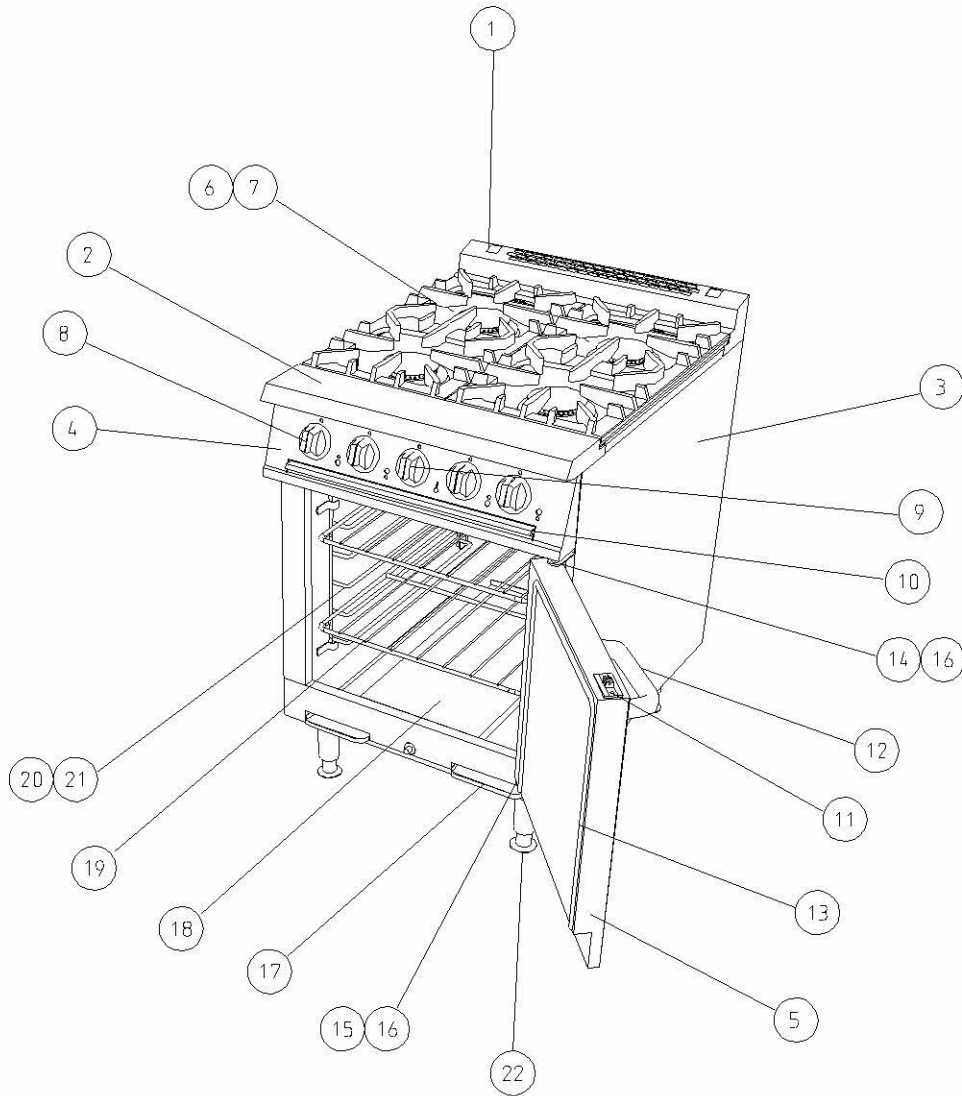

G2107 SB RANGE

CONTROLS

G2107 SB RANGE

CONTROLS

Item	Spares No.	Description	Item	Spares No.	Description
1.	535410001	Solid top burner	19.	535480016	³ / ₄ " BSP fitting
2.	535410006	Injector for solid top burner (Natural)	20.	535480015	Governor
3.	535410007	Injector for solid top burner (Propane)	21.	535410016	Thermocouple for solid top
4.	535480035	Injector adaptor	22.	535410013	Pilot assembly
5.	535410002	Injector block	23.	535410014	Pilot orifice (Natural)
6.	535410008	Elbow	24.	535410015	Pilot orifice (Propane)
7.	535410011	Reducer for pilot pipe	25.	535480031	Oven burner
8.	535410012	Pilot pipe reducer	26.	535400180	Thermocouple for oven
9.	535410010	Tap to reducer pilot pipe	27.	535400120	Extension for thermocouple
10.	535410005	Burner control for solid top	28.	535480033	Oven ignition electrode
11.	535410003	Feed pipe for solid top tap	29.	535480034	Oven ignition lead
12.	535410004	Feed pipe for solid top burner	30.	535480036	Oven burner injector (Ø2.3mm) Nat.
13.	535400110	Oven thermostat	31.	535400037	Oven burner injector - Propane
14.	535480023	Bypass screw (Ø0.85mm) - Natural	32.	535480040	Oven igniter
15.	535480024	Bypass screw (Ø0.55mm) - Propane	33.	535480041	Elbow for injector adaptor
16.	535480019	Oven feed pipe elbow	34.	535480042	Oven pipe coupling
17.	535410019	Feed pipe for oven top	35.	535480043	Oven bottom feed pipe
18.	535410020	Float rail	36.	535480045	Earth pin for oven

G2161 OT RANGE

FITMENTS

Item	Spares No.	Description
1.	535480070	Rear hob rail
2.	535480071	Front hob rail
3.	535480048	Outer side panel
4.	535480072	Control panel
5.	535480078	Door assembly
6.	535400130	Pan support (painted)
7.	535400140	Pan support (enamelled)
8.	535400010	Control knob for open top control
9.	535480052	Control knob for oven control
10.	535480073	Hob drip tray
11.	535480054	Door catch