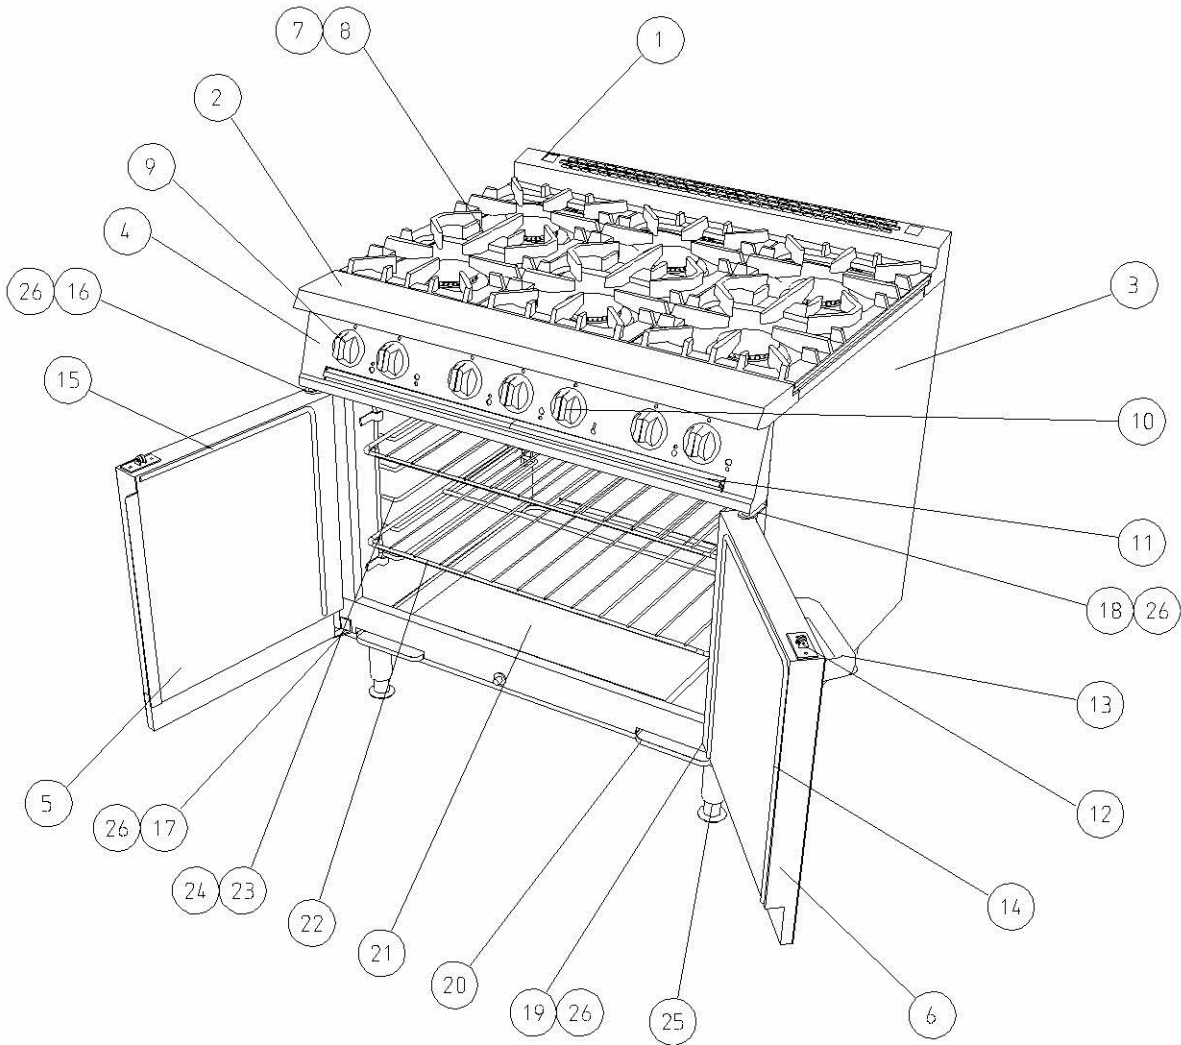

DOMINATOR RANGES SPARES

AGA FOODSERVICE EQUIPMENT

RZZ 331 Ref. 1

G2101 OT RANGE

FITMENTS

Item	Spares No.	Description
1.	535480046	Rear hob rail
2.	535480047	Front hob rail
3.	535480048	Outer side panel
4.	535480049	Control panel
5.	535480050	LH door assembly
6.	535480051	RH door assembly
7.	535400130	Pan support (painted)
8.	535400140	Pan support (enamelled)
9.	535400010	Control knob for open top control
10.	535480052	Control knob for oven control
11.	535480053	Hob drip tray
12.	535480054	Door catch
13.	535480055	Door handle

Item	Spares No.	Description
14.	535480056	Door seal - RH door
15.	535480057	Door seal - LH door
16.	535480058	Door hinge - top LH
17.	535480059	Door hinge - bottom LH
18.	535480060	Door hinge - top RH
19.	535480061	Door hinge - bottom RH
20.	535480062	Oven drip tray
21.	535480063	Oven bottom plate
22.	535480064	Oven shelf
23.	535480065	Oven shelf hanger
24.	535480066	Bracket for oven shelf hanger
25.	535480067	Adjustable leg
26.	535480077	Door hinge bush

G2101 OT RANGE

CONTROLS

G2101 OT RANGE

CONTROLS

Item	Spares No.	Description
1.	535480006	Burner cap
2.	535400070	Burner venturi
3.	535400060	Burner base
4.	535400080	Injector holder c/w injector (Natural)
5.	535480007	Injector (OT - Natural) Ø1.75mm
6.	535480008	Injector (OT - Propane) Ø1.07mm
7.	535400090	Injector holder w/ boost injector (Nat.)
8.	535480009	OT boost injector (Natural) Ø1.95
9.	535480010	OT boost injector (Propane) Ø1.2
10.	535400100	Lock nut for injector holder
11.	535480011	OT thermocouple - short
12.	535480012	OT thermocouple - long
13.	535400050	Burner pipe - rear outer
14.	535400040	Burner pipe - front outer
15.	535400030	Burner pipe - rear middle
16.	535400020	Burner pipe - front middle
17.	535480013	Top feed pipe - oven
18.	535480015	Governor
19.	535480016	³ / ₄ " BSP fitting
20.	535480017	Float rail
21.	535480019	Oven feed pipe elbow
22.	535480020	Burner control - open top
23.	535480021	Bypass screw (Ø0.84mm) - Natural