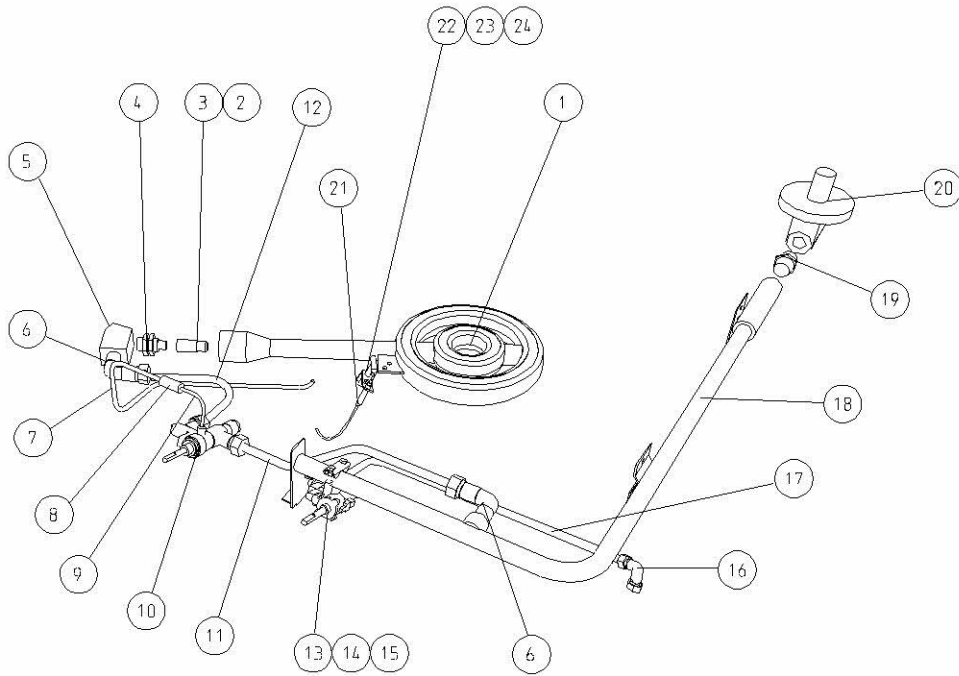

G2107 SB RANGE

CONTROLS

G2107 SB RANGE

CONTROLS

Item	Spares No.	Description	Item	Spares No.	Description
1.	535410001	Solid top burner	19.	535480016	³/₄" BSP fitting
2.	535410006	Injector for solid top burner (Natural)	20.	535480015	Governor
3.	535410007	Injector for solid top burner (Propane)	21.	535410016	Thermocouple for solid top
4.	535480035	Injector adaptor	22.	535410013	Pilot assembly
5.	535410002	Injector block	23.	535410014	Pilot orifice (Natural)
6.	535410008	Elbow	24.	535410015	Pilot orifice (Propane)
7.	535410011	Reducer for pilot pipe	25.	535480031	Oven burner
8.	535410012	Pilot pipe reducer	26.	535400180	Thermocouple for oven
9.	535410010	Tap to reducer pilot pipe	27.	535400120	Extension for thermocouple
10.	535410005	Burner control for solid top	28.	535480033	Oven ignition electrode
11.	535410003	Feed pipe for solid top tap	29.	535480034	Oven ignition lead
12.	535410004	Feed pipe for solid top burner	30.	535480036	Oven burner injector (Ø2.3mm) Nat.
13.	535400110	Oven thermostat	31.	535400037	Oven burner injector - Propane
14.	535480023	Bypass screw (Ø0.85mm) - Natural	32.	535480040	Oven igniter
15.	535480024	Bypass screw (Ø0.55mm) - Propane	33.	535480041	Elbow for injector adaptor
16.	535480019	Oven feed pipe elbow	34.	535480042	Oven pipe coupling
17.	535410019	Feed pipe for oven top	35.	535480043	Oven bottom feed pipe
18.	535410020	Float rail	36.	535480045	Earth pin for oven