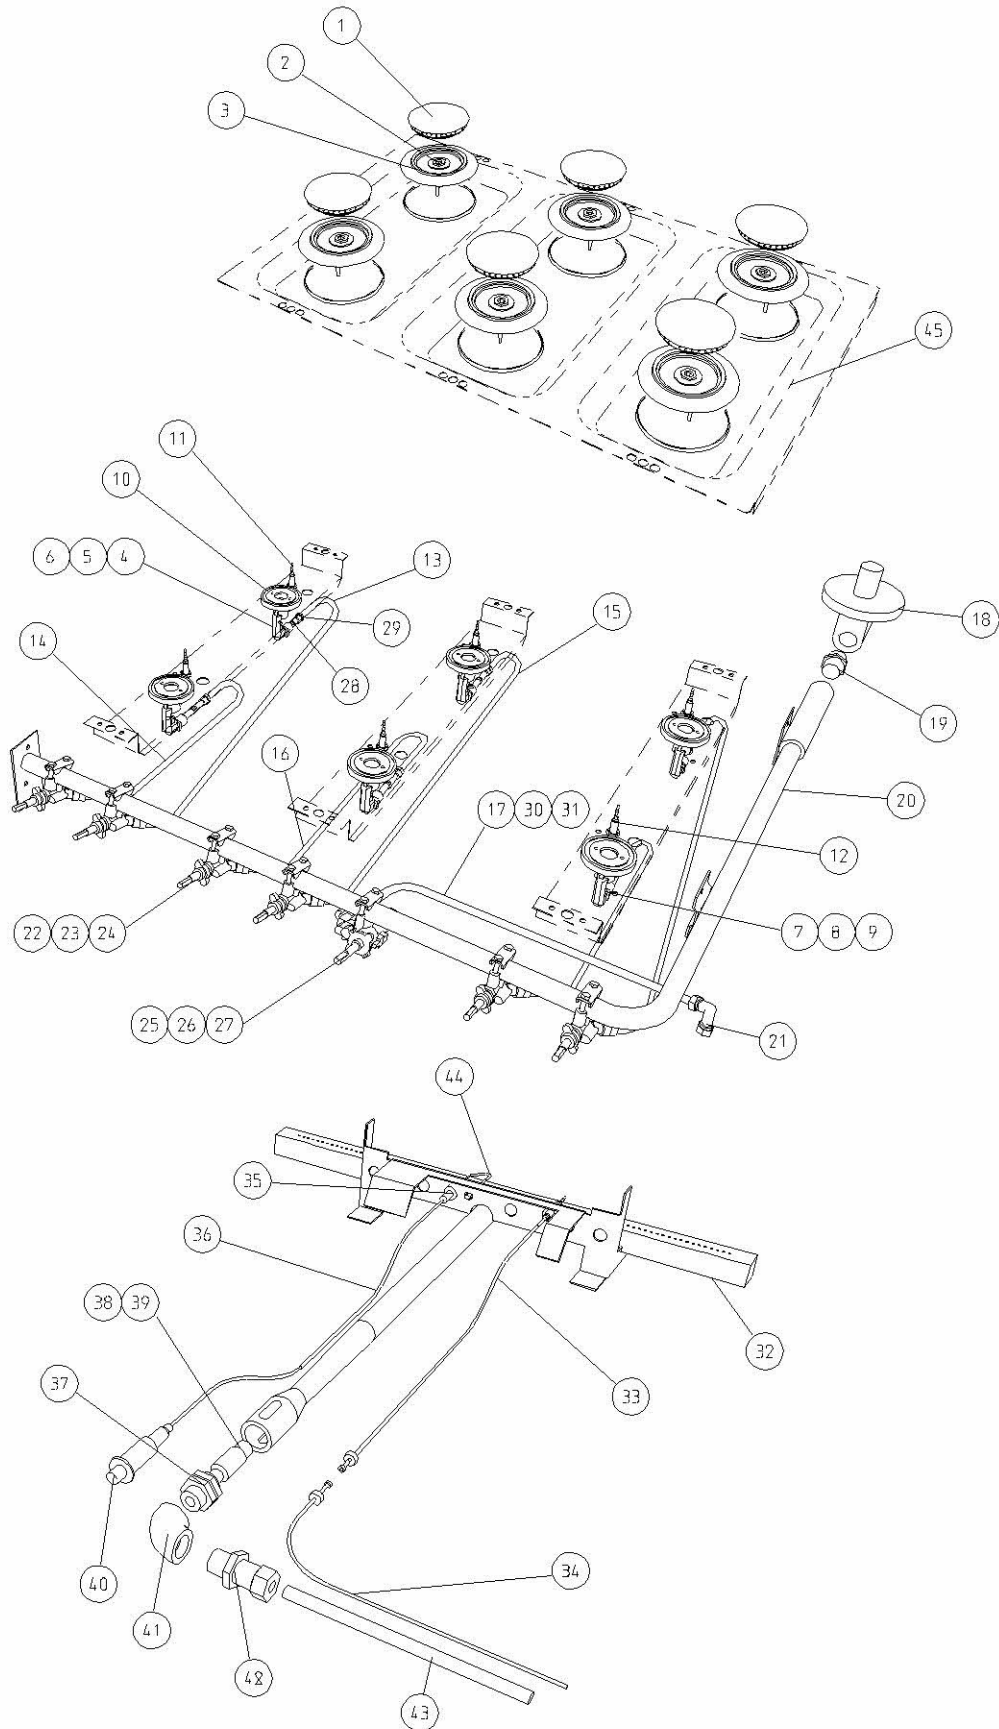

G2101 OT RANGE

CONTROLS

G2101 OT RANGE

CONTROLS

Item	Spares No.	Description
1.	535480006	Burner cap
2.	535400070	Burner venturi
3.	535400060	Burner base
4.	535400080	Injector holder c/w injector (Natural)
5.	535480007	Injector (OT - Natural) Ø1.75mm
6.	535480008	Injector (OT - Propane) Ø1.07mm
7.	535400090	Injector holder w/ boost injector (Nat.)
8.	535480009	OT boost injector (Natural) Ø1.95
9.	535480010	OT boost injector (Propane) Ø1.2
10.	535400100	Lock nut for injector holder
11.	535480011	OT thermocouple - short
12.	535480012	OT thermocouple - long
13.	535400050	Burner pipe - rear outer
14.	535400040	Burner pipe - front outer
15.	535400030	Burner pipe - rear middle
16.	535400020	Burner pipe - front middle
17.	535480013	Top feed pipe - oven
18.	535480015	Governor
19.	535480016	³/₄" BSP fitting
20.	535480017	Float rail
21.	535480019	Oven feed pipe elbow
22.	535480020	Burner control - open top
23.	535480021	Bypass screw (Ø0.84mm) - Natural

Item	Spares No.	Description
24.	535480022	Bypass screw (Ø0.5mm) - Propane
25.	535400110	Oven thermostat
26.	535480023	Bypass screw (Ø0.85mm) - Natural
27.	535480024	Bypass screw (Ø0.55mm) - Propane
28.	535480027	Olive for tap pipe
29.	535480028	Tube nut for tap/injector holder
30.	535480029	Olive for thermostat
31.	535480030	Tube nut for thermostat
32.	535480031	Oven burner
33.	535400180	Oven thermocouple
34.	535400120	Extension thermocouple
35.	535480033	Oven ignition electrode
36.	535480034	Oven ignition lead
37.	535480035	Injector adaptor
38.	535480036	Oven burner injector Ø2.3mm (Nat.)
39.	535480037	Oven burner injector (Propane)
40.	535480040	Oven igniter
41.	535480041	Elbow for injector adaptor
42.	535480042	Oven pipe coupling
43.	535480043	Oven bottom feed pipe
44.	535480045	Oven earth pin
45.	535400150	Hob panel