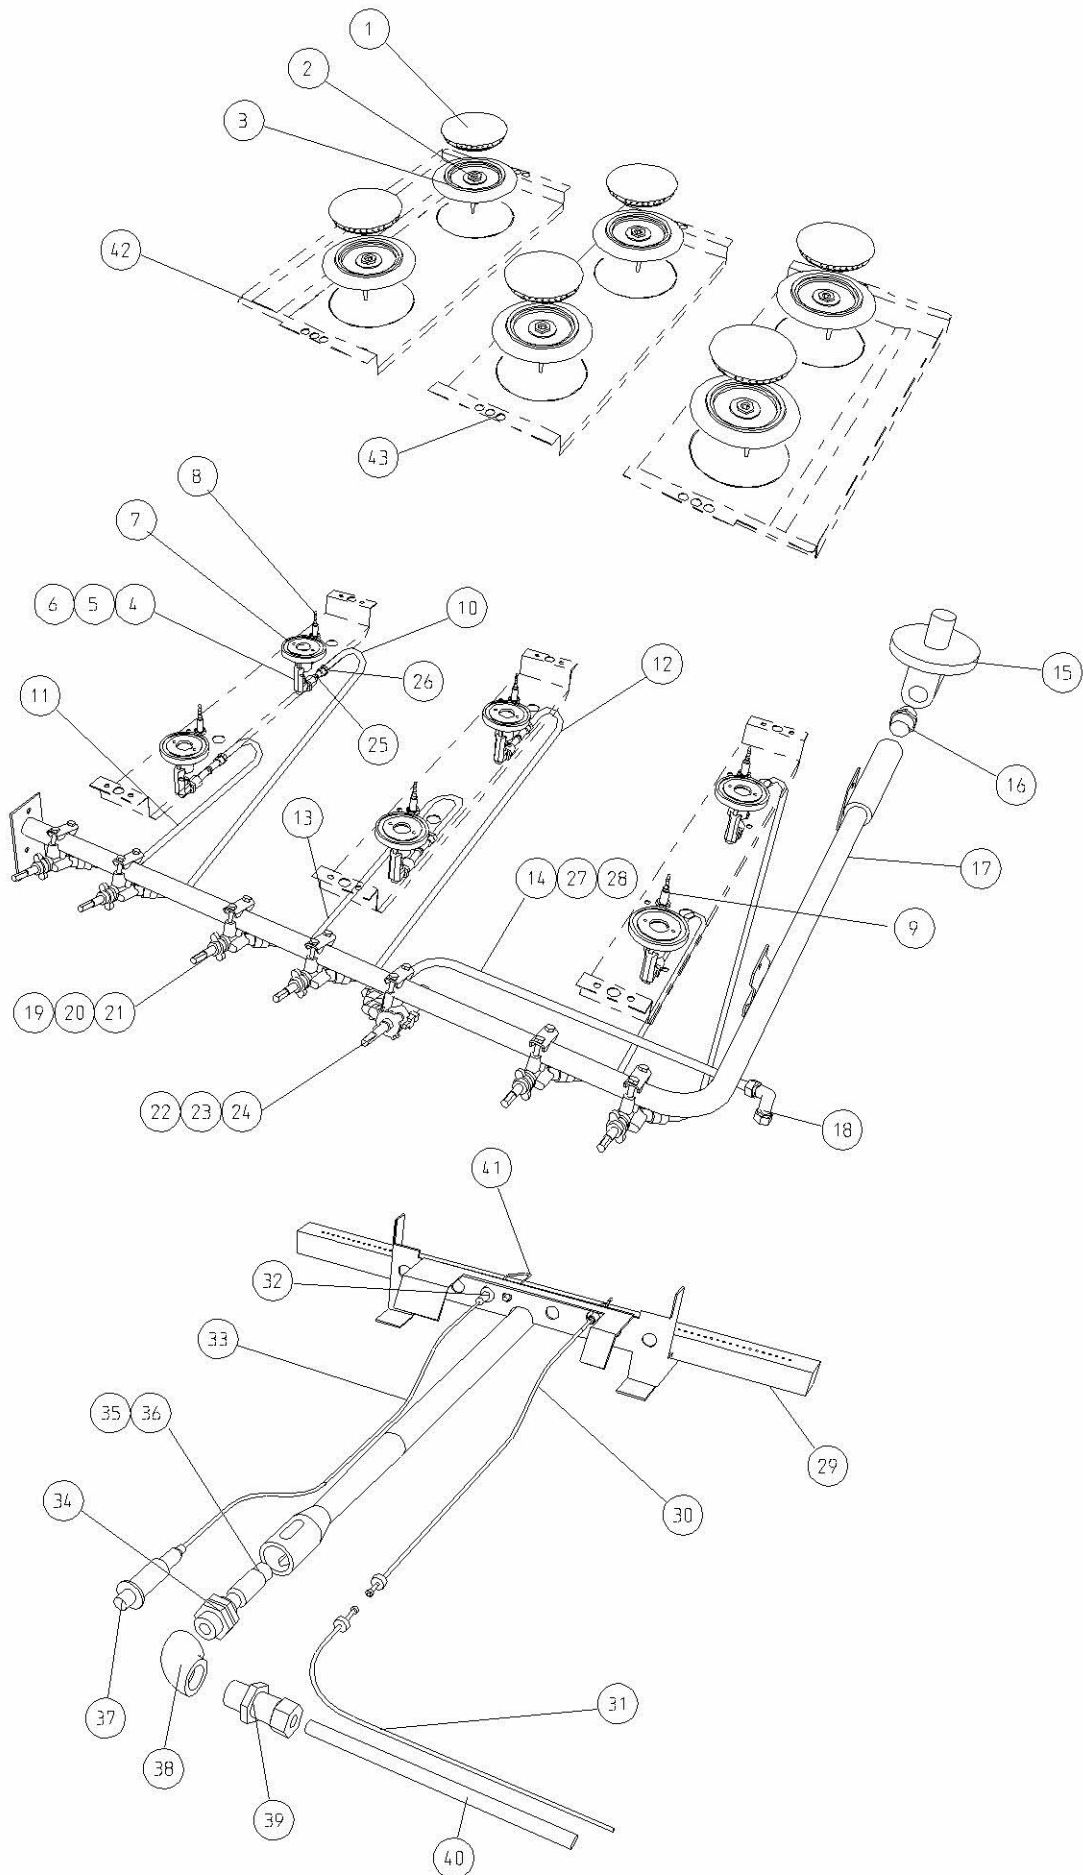

G2107 OT RANGE

CONTROLS

G2107 OT RANGE

CONTROLS

Item	Spares No.	Description
1.	535480006	Burner cap
2.	535400070	Burner venturi
3.	535400060	Burner base
4.	535400080	Injector holder c/w injector (Natural)
5.	535480007	Injector (OT - Natural) Ø1.75mm
6.	535480008	Injector (OT - Propane) Ø1.07mm
7.	535400100	Lock nut for injector holder
8.	535480011	OT thermocouple - short
9.	535480012	OT thermocouple - long
10.	535400050	Burner pipe - rear outer
11.	535400040	Burner pipe - front outer
12.	535400030	Burner pipe - rear middle
13.	535400020	Burner pipe - front middle
14.	535480013	Top feed pipe - oven
15.	535480015	Governor
16.	535400016	$\frac{3}{4}$" BSP fitting
17.	535480017	Float rail
18.	535480019	Oven feed pipe elbow
19.	535480020	Burner control - open top
20.	535480021	Bypass screw (Ø0.84mm) - Natural
21.	535480022	Bypass screw (Ø0.5mm) - Propane
22.	535400110	Oven thermostat
23.	535480023	Bypass screw (Ø0.85mm) - Natural

Item	Spares No.	Description
24.	535480024	Bypass screw (Ø0.55mm) - Propane
25.	535480027	Olive for tap pipe
26.	535480028	Tube nut for tap/injector holder
27.	535480029	Olive for thermostat
28.	535480030	Tube nut for thermostat
29.	535480031	Oven burner
30.	535400180	Oven thermocouple
31.	535400120	Extension thermocouple
32.	535480033	Oven ignition electrode
33.	535480034	Oven ignition lead
34.	535480035	Injector adaptor
35.	535480036	Oven burner injector Ø2.3mm (Nat.)
36.	535480037	Oven burner injector (Propane)
37.	535480040	Oven igniter
38.	535480041	Elbow for injector adaptor
39.	535480042	Oven pipe coupling
40.	535480043	Oven bottom feed pipe
41.	535480045	Oven earth pin
42.	535480004	Outer hob drip shed
43.	535480005	Centre hob drip shed