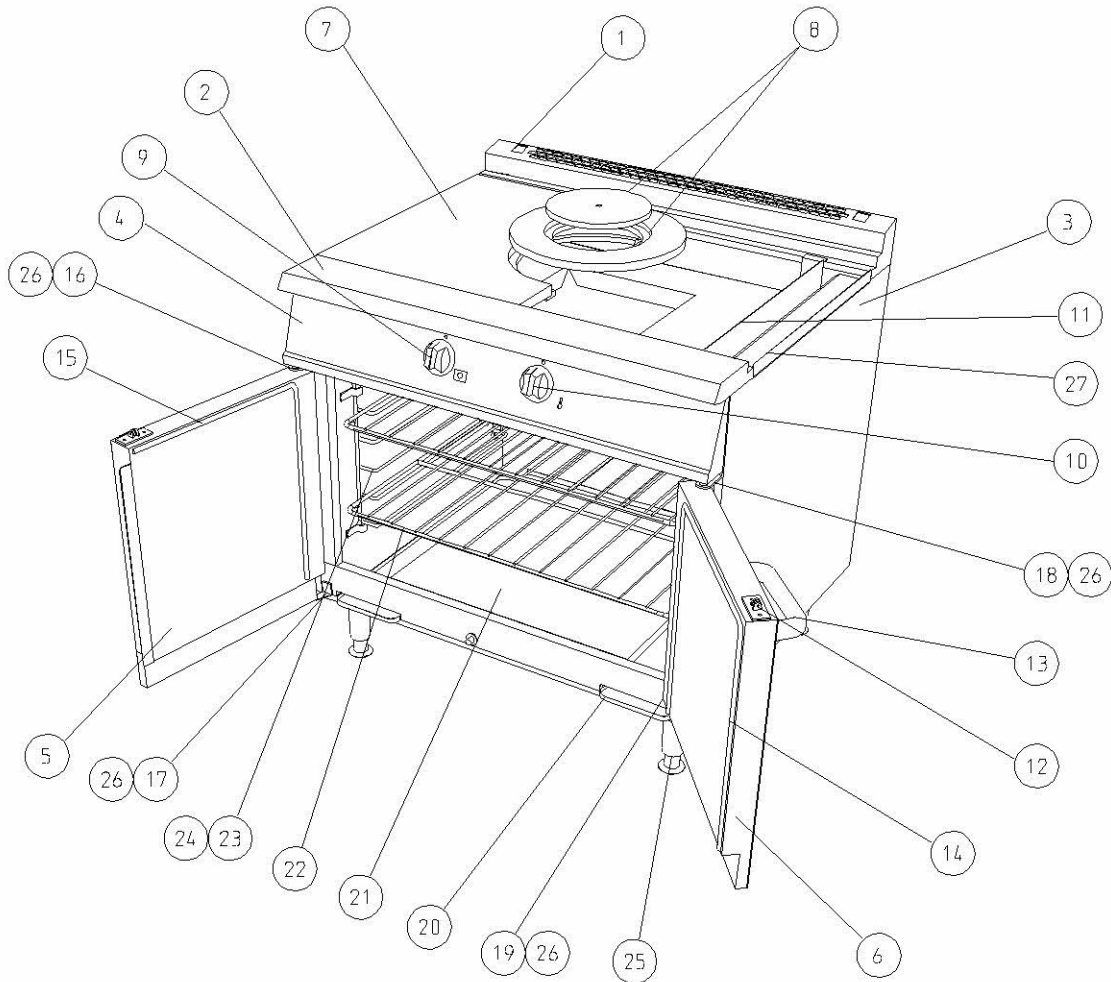

G2107 SB RANGE

FITMENTS

Item	Spares No.	Description
1.	535480046	Rear hob rail
2.	535480047	Front hob rail
3.	535480048	Outer side panel
4.	535410021	Control panel
5.	535480050	LH door assembly
6.	535480051	RH door assembly
7.	535400170	Hob casting set (complete)
8.	535400160	Hob centre and ring set
9.	535410022	Control knob for solid top control
10.	535480052	Control knob for oven control
11.	535410017	Hob burner tray
12.	535480054	Door catch
13.	535480055	Door handle
14.	535480056	Door seal - RH door

Item	Spares No.	Description
15.	535480057	Door seal - LH door
16.	535480058	Door hinge - top LH
17.	535480059	Door hinge - bottom LH
18.	535480060	Door hinge - top RH
19.	535480061	Door hinge - bottom RH
20.	535480062	Oven drip tray
21.	535480063	Oven bottom plate
22.	535480064	Oven shelf
23.	535480065	Oven shelf hanger
24.	535480066	Bracket for oven shelf hanger
25.	535480067	Adjustable leg
26.	535480077	Door hinge bush
27.	535410018	Hob side drip shed