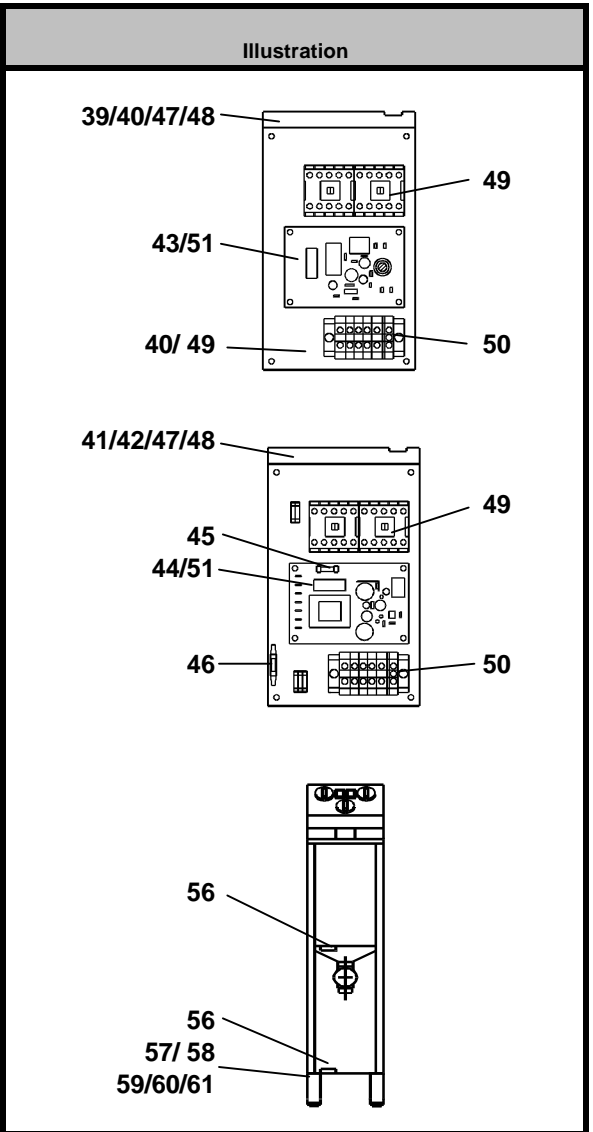

Pos.	Parts- No.	Item	E	Nbr. of parts used in:								Mini stock	Gross - Price CHF
				20	30	40	48	22	32	42	47		
33	600241	Thermistor Probe		-	-	-	-	1	1	1	2x1	-	
34	600240	Exchange Set Thermistor Probe		-	-	-	-	1	1	1	2x1	-	
35	42050155	Probe Flange		-	-	-	-	1	1	1	2x1	-	
36	42058001A	Probe Flange		2	2	2	2x2	2	2	2	2x2	-	
36	42058001B	Probe Flange		2	2	2	2x2	2	2	2	2x2	-	
37	42050118	Stop Ring		1	1	1	2x1	1	1	1	2x1	-	
Control- unit													
39	600023	Control- unit 2 contactors	3NAC 380/415V RL68	1	-	-	2x1	-	-	-	-	-	
40	600024	Control- unit 4 contactors	3NAC 380/415V RL68	-	1	1	-	-	-	-	-	-	
41	600026	Control- unit 2 contactors	3NAC 380/415V K28	-	-	-	-	1	-	-	2x1	-	
42	600414	Control- unit 4 contactors	3NAC 380/415V K28	-	-	-	-	-	1	1	-	-	
43	42059120	Print RL68	220/ 240VAC	1	1	1	2x1	-	-	-	-	-	
44	300800	Print K28A	220/240VAC	-	-	-	-	1	1	1	2x1	-	
45	09510013	Fuse	80mA / 250V	-	-	-	-	1	1	1	2x1	-	
46	09510016	Fuse	1A / 250V	1	1	1	2x1	1	1	1	2x1	-	
47	300304	Cover to contactors	for 2 contactors	1	-	-	2x1	1	-	-	2x1	-	
48	300090	Cover to contactors	for 4 contactors	-	1	1	-	-	1	1	-	-	
49	09566033	Contacteur	230V/ 50/60Hz S+S	2	4	4	2x2	2	4	4	2x2	-	
50	09531068	Mains- terminal block		1	1	1	2x1	1	1	1	2x1	-	
51	09498002	Support- clips	to print	4	4	4	2x4	4	4	4	2x4	-	
52	100850	Mains cable 5x2.5mm2 (replaces 42051806)		1	1	1	2x1	1	-	1	2x1	-	
53	42051807	Mains cable 5x4mm2		-	-	-	-	-	1	-	-	-	
54	42051808	Mains cable 5x6mm2		OUT OF STOCK									
55													
Body													
56	09491001	Door retaining magnet		2	2	2	2	2	2	2	2	-	
57	600110	Front leg	adjust. hight	2	2	2	2	2	2	2	2	-	
58	09750010	Foot insert	(1x / leg)	2	2	2	2	2	2	2	2	-	
59	600160	Rear leg	with castor	2	2	2	2	2	2	2	2	-	
60	100471	Castor	(1x / leg)	2	2	2	2	2	2	2	2	-	
61	400299	Hex. screw M5x40	(1x / leg)	2	2	2	2	2	2	2	2	-	
63													
64													

OPTIMA	E	E20/ E30/ E40/ E48 E22/ E32/ E42/ E47	EDITION
Price list valid as of 01.02.2000 exc. VAT - Parts and prices subject to modification			
Preisblatt gültig ab 01.02.2000 exkl. MWSt - Artikel und Preisänderungen vorbehalten			
Prix courant valable dès le 01.02.2000 excl. TVA - Sous réserve de changements d'article et de prix			

frifri aro s.a. 2520 La Neuveville		FRANKEE	
Date	Visa	Sheet- No.	Index
04.10.2001	aj	2 / 3	b