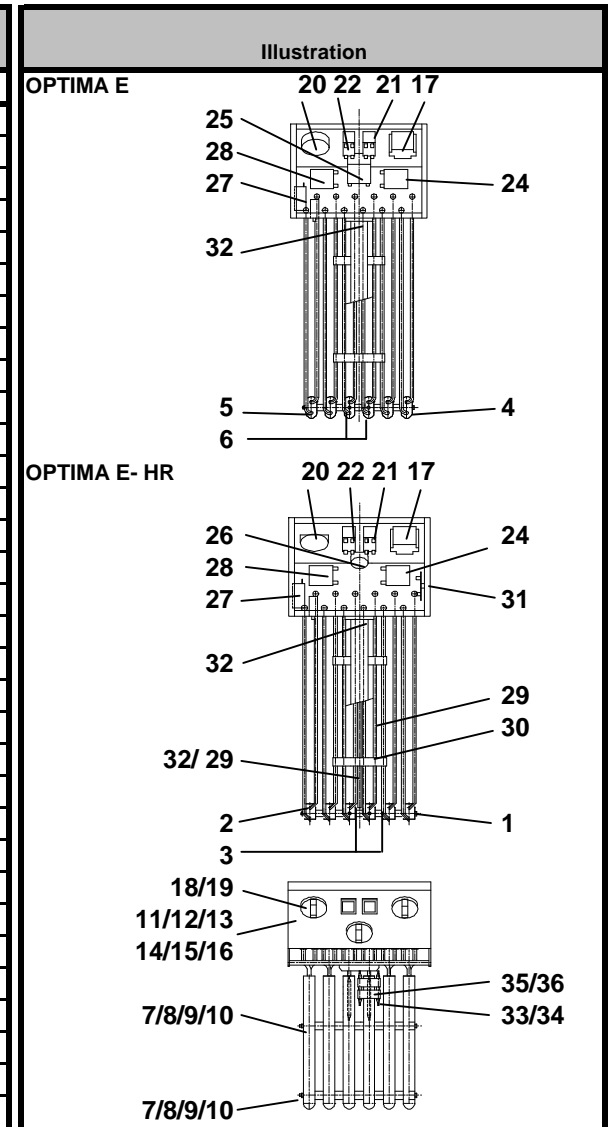

Pos.	Parts- No.	Item	Nbr. of parts used in:								Mini stock	Gross-price CHF	
			E	20	30	40	48	22	32	42			47
Control Box													
1	42050234	Heating element (basic) 240 VAC / 1900W	-	-	-	-	-	3	7	10	2x3	-	
2	42050235	Heating element (milled) 240 VAC / 1900W	-	-	-	-	-	1	-	-	2x1	-	
3	42050236	Heating elem. (with hole) 240 VAC / 1900W	-	-	-	-	-	2	2	2	2x2	-	
4	42050224	Heating element (basic) 240 VAC / 1400W	3	7	10	2x3	-	-	-	-	-	-	
5	42050225	Heating element (milled) 240 VAC / 1400W	1	-	-	2x1	-	-	-	-	-	-	
6	42050226	Heating elem. (with hole) 240 VAC / 1400W	2	2	2	2x2	-	-	-	-	-	-	
7	42050001	Assembling bolt 6kt- M4 x 140	2	-	-	2x2	2	-	-	-	2x2	-	
8	43050001	Assembling bolt 6kt- M4 x 227	-	2	-	-	-	-	2	-	-	-	
9	44050001	Assembling bolt 6kt- M4 x 300	-	-	2	-	-	-	-	2	-	-	
10	400346	Safety nut M4	4	4	4	8	4	4	4	8	-	-	
11	42297001	Control- panel E22/ E47	-	-	-	-	1	-	-	-	2x1	-	
12	43297001	Control- panel E32	-	-	-	-	-	-	1	-	-	-	
13	44297001	Control- panel E42	-	-	-	-	-	-	-	1	-	-	
14	42097001	Control- panel E20/ E48	1	-	-	2x1	-	-	-	-	-	-	
15	43097001	Control- panel E30	OUT OF STOCK									-	-
16	44097001	Control- panel E40	-	-	1	-	-	-	-	-	-	-	
17	09562017	Mains switch 3-poles	1	1	1	2x1	1	1	1	2x1	-	-	
18	400755	Knob black	3	3	3	2x3	3	3	3	2x3	-	-	
19	998997	Sealing to knob	3	3	3	2x3	3	3	3	2x3	-	-	
20	09780021	Timer 15 Min. mech.	1	1	1	2x1	1	1	1	2x1	-	-	
21	09521062	Pilot light green	1	1	1	2x1	1	1	1	2x1	-	-	
22	09521063	Pilot light orange	1	1	1	2x1	1	1	1	2x1	-	-	
23	09560003	Safety switch SAIA	1	1	1	2x1	1	1	1	2x1	-	-	
24	09580142	Control thermostat heating element 304°C fix EGO	1	1	1	2x1	1	1	1	2x1	-	-	
25	09580138	Control thermostat 0-200°C EGO	1	1	1	2x1	-	-	-	-	-	-	
26	44259017	Pot- meter	-	-	-	-	1	1	1	2x1	-	-	
27	09580143	Safety thermostat fat melting cycle 123°C EGO	1	1	1	2x1	1	1	1	2x1	-	-	
28	09580134	Safety thermostat oil 250°C EGO	1	1	1	2x1	1	1	1	2x1	-	-	
29	100869	Capillary Protection	1	1	1	2x1	1	1	1	2x1	-	-	
30	42050081	Flange Dia 42x 5mm	2	2	2	2x2	2	2	2	2x2	-	-	
31	44259021	Connection- print	-	-	-	-	1	1	1	2x1	-	-	
32	09482004	O-Ring Joint Durchm.42x5mm	1	1	1	2x1	1	1	1	2x1	-	-	