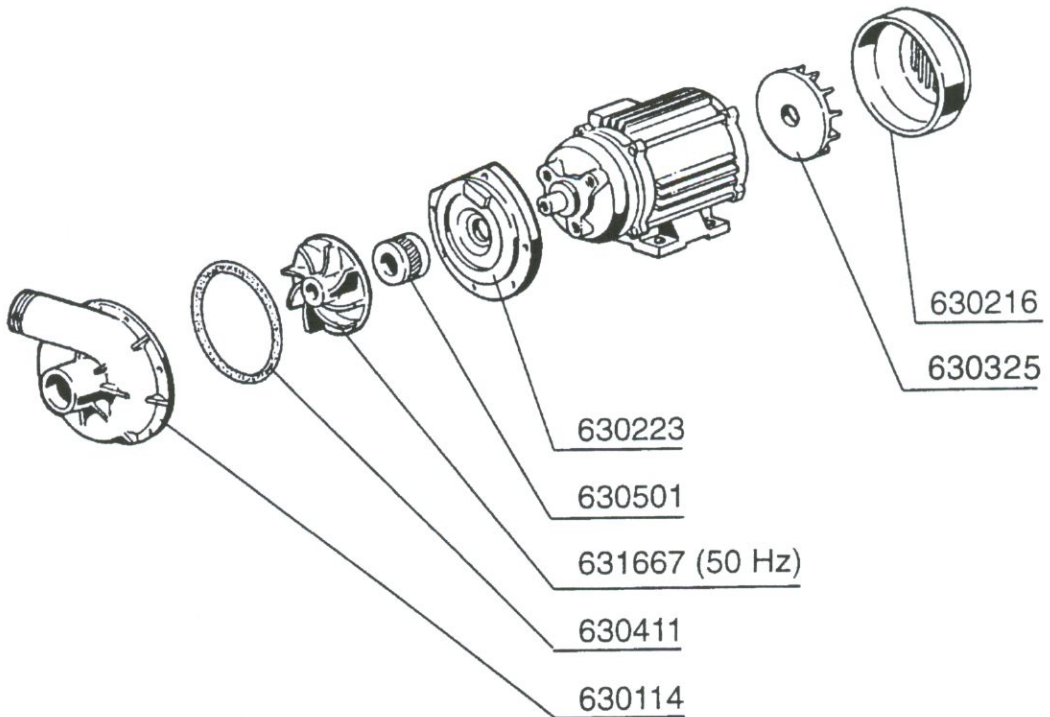

**C95 - Table 6 - Rinse Assembly**

**C95 - Table 7 - Pump  
List of pieces**

<b>Code</b>	<b>Description</b>	<b>Price</b>
100717	Pump 1,5hp 220/380 50hz - 2241	
100719	Pump 1,5hp 220/240 50hz 2241	
630114	Volute Fi Hp2-2,7-3-3,2 12	
630216	Fan Housing Fi Hp 2-3	
630223	Back Plate Pump Hp2-3-3,2	
630325	Cooling Fan F.pump 1219/2241	
630411	O-ring Pump Fi Hp 2-2,7	
630501	Seal For Pump Hp 2-3-3,2	
631667	Pump Impeller Hp 1,5 F.2241 D.109	

C95 - Table 7 - Pump

100717 220 - 240 - 380 - 415/3 50 Hz  
100719 220 - 240/1 50 Hz

HP 1,5 - Kw 1,1 (2241)

**C95 - Table 8 - Control panel  
List of pieces**

<b>Code</b>	<b>Description</b>	<b>Price</b>
120729	Switch 16a 5 Pos Eight-pole C70-140	
130157	Green Led For Br-bc-c-series - 220v	
130159	Orange Led For C-series - 220v	
130447	Cycle Start Selector For C-series	
130449	Push Button Br-bc-fc	
130706	Orange Lens Covers (c-series)	
130707	Transparent Lens Covers (c-series)	
130708	Green Lens Covers (c-series)	
160733	Blank Plates	
190140	Button Holder Br-bc-fc	
260139	Screw Te 5x16	
260511	Grower Washer D.5	
260538	Washer 18x6x1,5 St/st	
290821	Distance Piece For Switch	
351233	Front Panel C95-c155	
390306	Cable	
440817	Snap Ring Lscb/1853/17/00	
450321	Grey Cover For Push Button Br-bc-fc	
450323	Knob For Bc-br-c95-c155	
450905	Capil.thermometer D.52 1,5m	
460335	C95 Plate	
461025	Control Panel C95-c155	