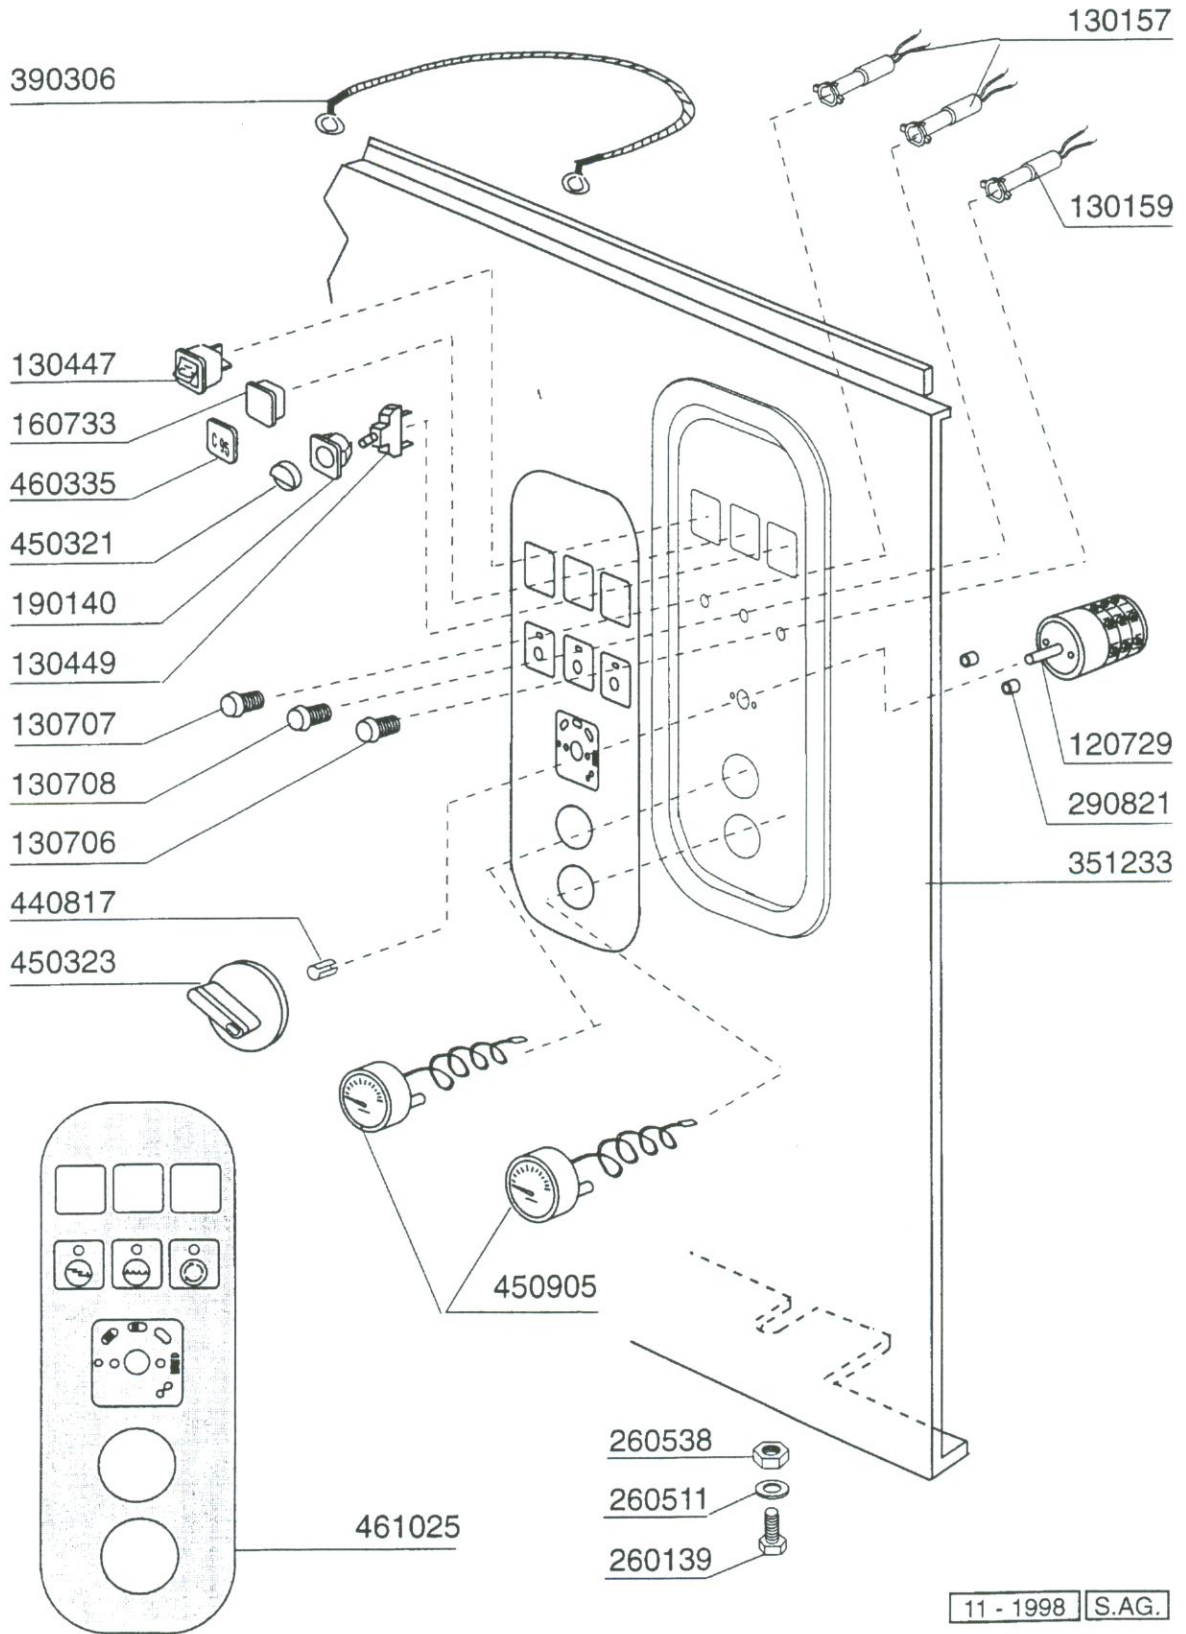

C95 - Table 8 - Control panel