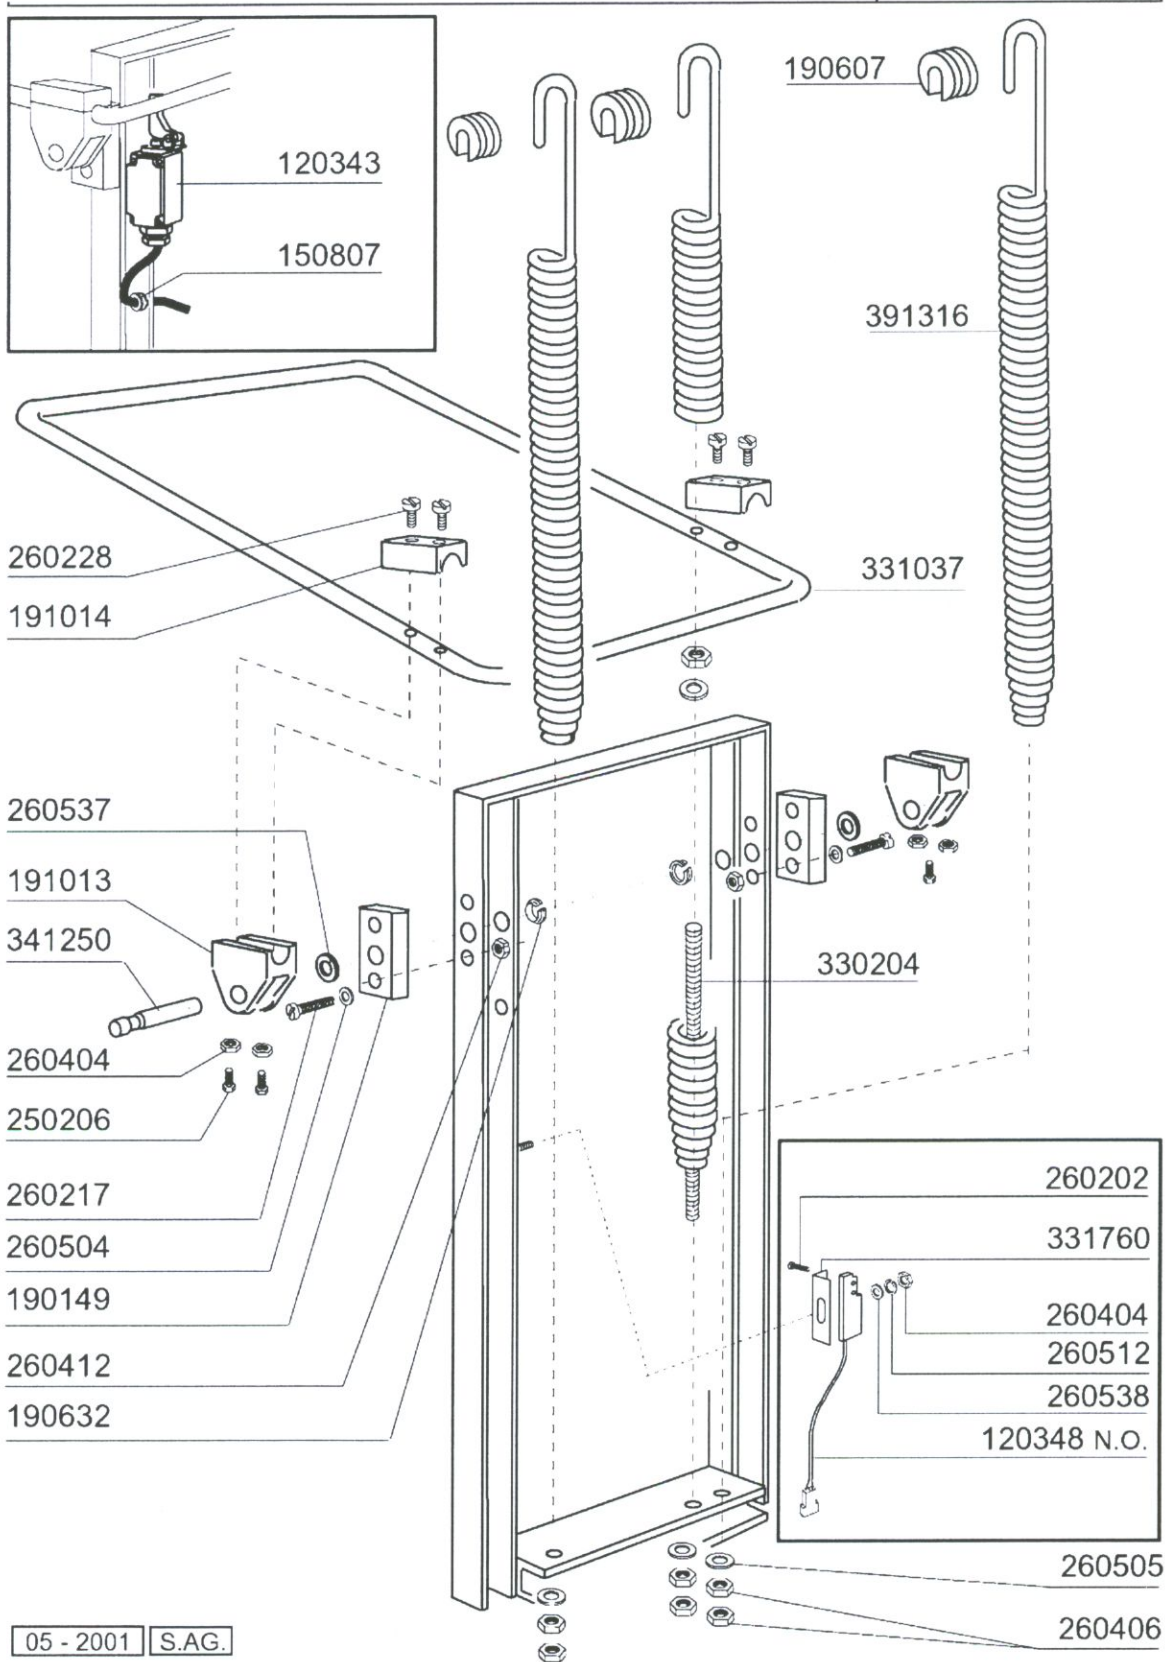

C95 - Table 3 - Handle