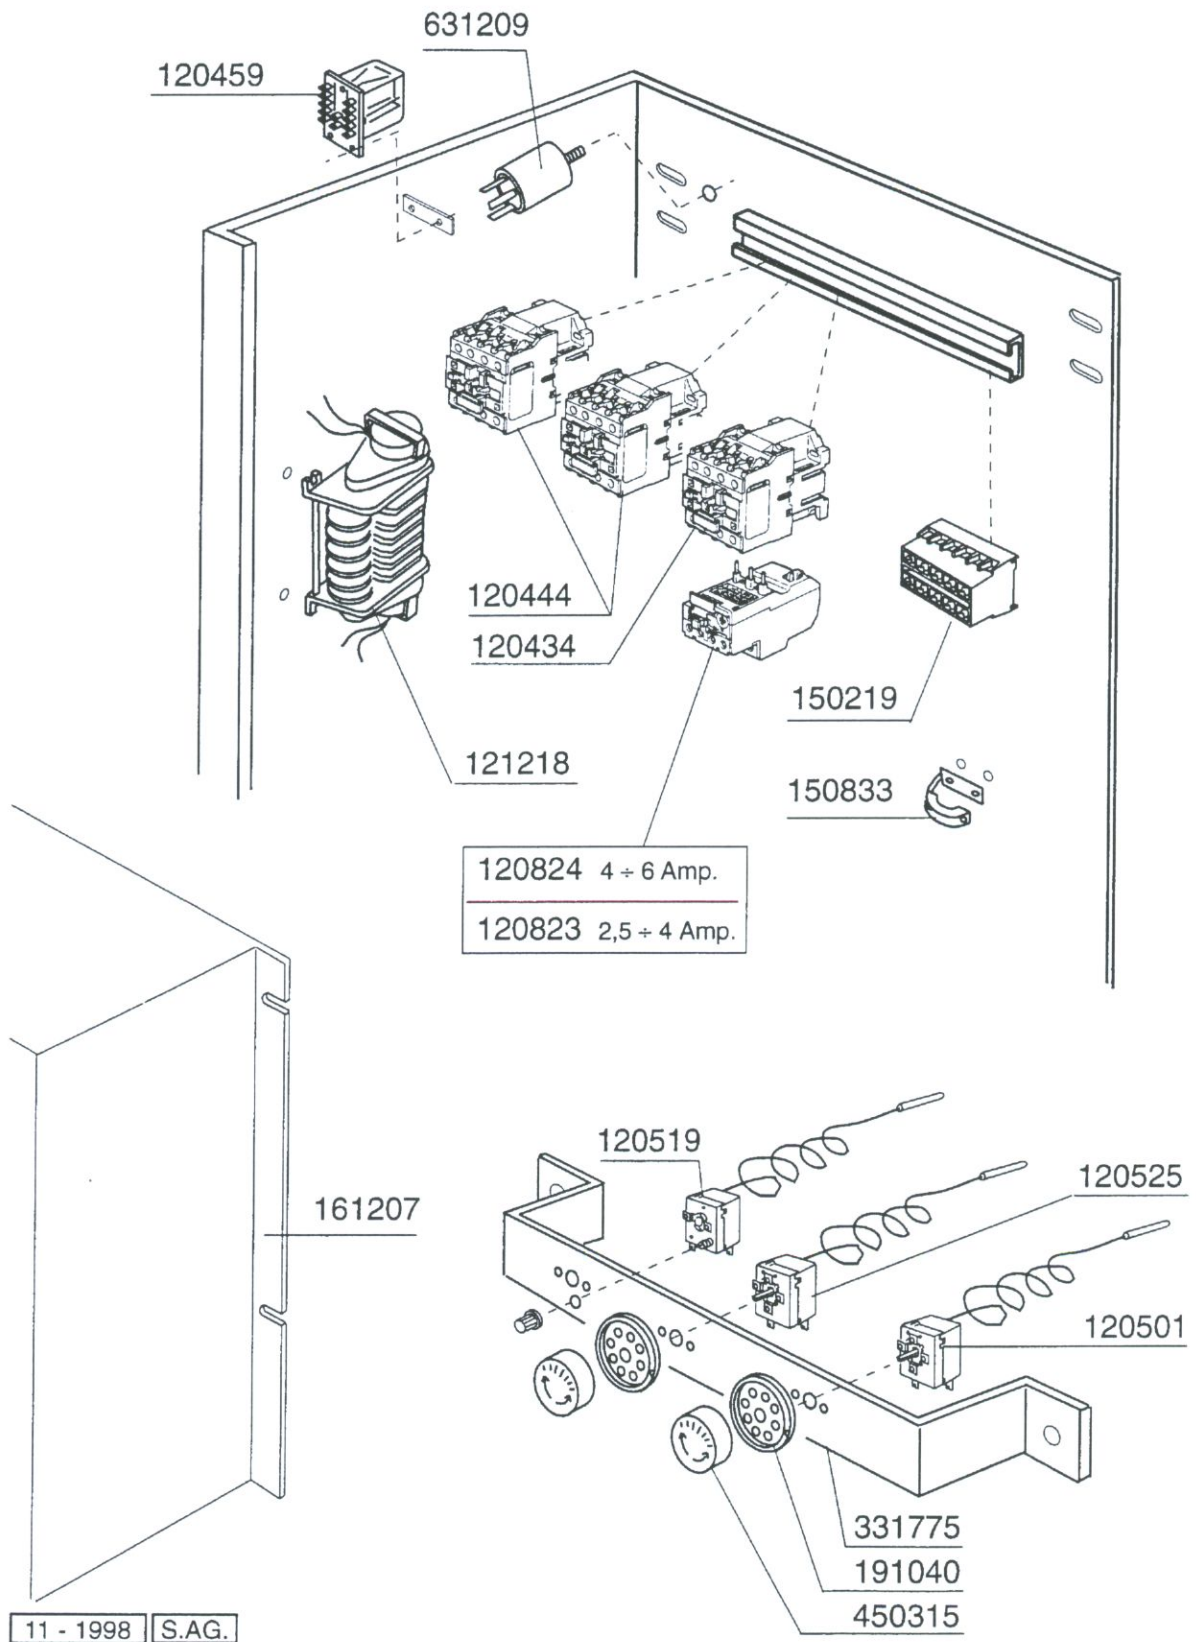

C95 - Table 9 - Control Box