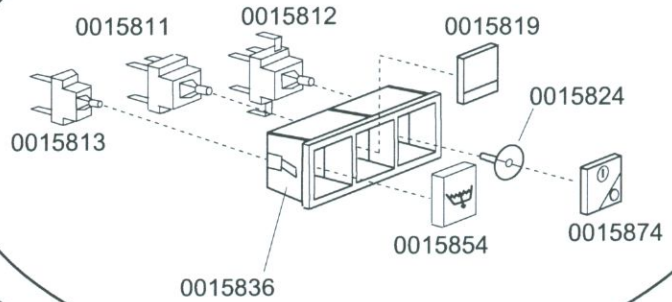

KROMO

TABLE
KI1425

REV
04

DISHWASHER K 100

STANDARD

DRAIN PUMP