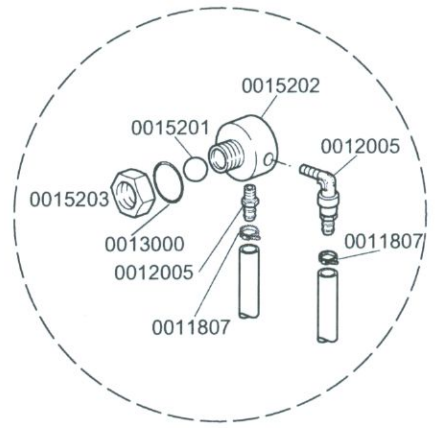

KROMO

TABLE
KI1420

REV
00

DISHWASHER K 100 I