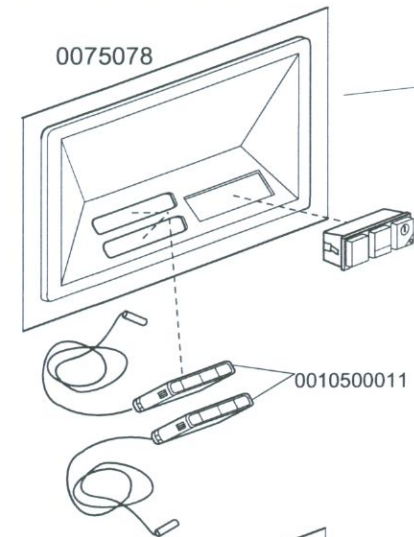

KROMO

TABLE
KI1425

REV
04

DISHWASHER K 100

STANDARD

DRAIN PUMP