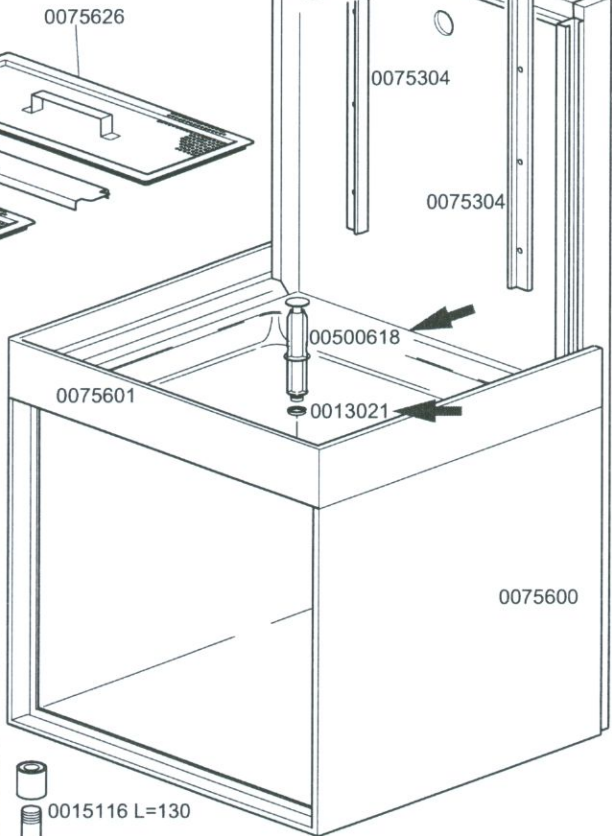

KROMO	TABLE	REV
	KI1425	00
DISHWASHER K 100		

DISHWASHER K 100

**TABLE
KI1425**

CODE	DESCRIPTION	CODE	DESCRIPTION
0010300050	25A 4NA 220V 50Hz remote control switch		
0010300117	60-90-120 220V 50Hz timer		
0010300118	60-90-120 220V 60Hz timer		
0010300121	60-120-180 220V 50Hz timer		
0010300391	240V 3NA1NC auxiliary remote control switch		
0010300392	240v 50hz remote control switch		
0010500011	Thermometer		
0010707/1	Thermostat		
0010711/B	Small temp signal green pilot light		
0015086	230V 50/60HZ remote control switch		
0015086/B	20A 240V remote control switch		
0015149	Low noise filter F3		
0015381	150VA 0/230V - 0/400-415-440V Trarf.		
0015620	16A bipolar relay		
0015811	Deviator switch 16A		
0015812	16A starter electric component		
0015813	16A unipolar switch electri component		
0015819	Q7 Yellow push button		
0015824	Green-orange cam		
0015825	Q green cover		
0015826	220V lamp		
0015827	Lamp holder		
0015836	Grey SQ3 support		
0015854	Q5 push button for DRAI PUMP		
0015874	Q6 green main switch 0/1		
002000430	Conveyor safety thermostat		
00500550	3 poles FV110 terminal board		
00500551	6 poles FV122 terminal board		
0050557	60-100-180 ECO2 electronic timer		
0050562	Thermostat probe		
0075078	Inox control panel		
0075079	Silk-screen processed grill		
0075357	3x6x3500 cable		
0075616	Component holder K 100		
0080200	5x4x3400 cable		