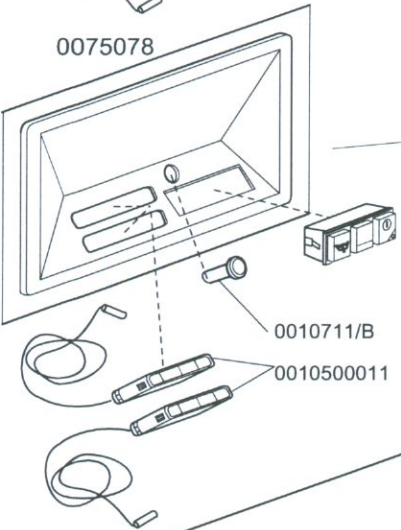

KROMO	TABLE	REV
	KI1425	00
DISHWASHER K 100		

DISHWASHER K 100

**TABLE
KI1425**

CODE	DESCRIPTION	CODE	DESCRIPTION
0010300050	25A 4NA 220V 50Hz remote control switch		
0010300117	60-90-120 220V 50Hz timer		
0010300118	60-90-120 220V 60Hz timer		
0010300121	60-120-180 220V 50Hz timer		
0010300391	240V 3NA1NC auxiliary remote control switch		
0010300392	240v 50hz remote control switch		
0010500011	Thermometer		
0010707/1	Thermostat		
0010711/B	Small temp signal green pilot light		
0015086	230V 50/60HZ remote control switch		
0015086/B	20A 240V remote control switch		
0015149	Low noise filter F3		
0015381	150VA 0/230V - 0/400-415-440V Trarf.		
0015620	16A bipolar relay		
0015811	Deviator switch 16A		
0015812	16A starter electric component		
0015813	16A unipolar switch electri component		
0015819	Q7 Yellow push button		
0015824	Green-orange cam		
0015825	Q green cover		
0015826	220V lamp		
0015827	Lamp holder		
0015836	Grey SQ3 support		
0015854	Q5 push button for DRAI PUMP		
0015874	Q6 green main switch 0/1		
002000430	Conveyor safety thermostat		
00500550	3 poles FV110 terminal board		
00500551	6 poles FV122 terminal board		
0050557	60-100-180 ECO2 electronic timer		
0050562	Thermostat probe		
0075078	Inox control panel		
0075079	Silk-screen processed grill		
0075357	3x6x3500 cable		
0075616	Component holder K 100		
0080200	5x4x3400 cable		

STANDARD

DRAIN PUMP

KROMO	TABLE	REV
	KI1425	05
DISHWASHER K 100		

STANDARD

DRAIN PUMP

KROMO	TABLE	REV
	KI1425-A	00
	DISHWASHER K 100	
From serial number 99022907		

KROMO	TABLE	REV
	KI1425-A	01
	DISHWASHER K 100	
From serial Nr.01006344 on		