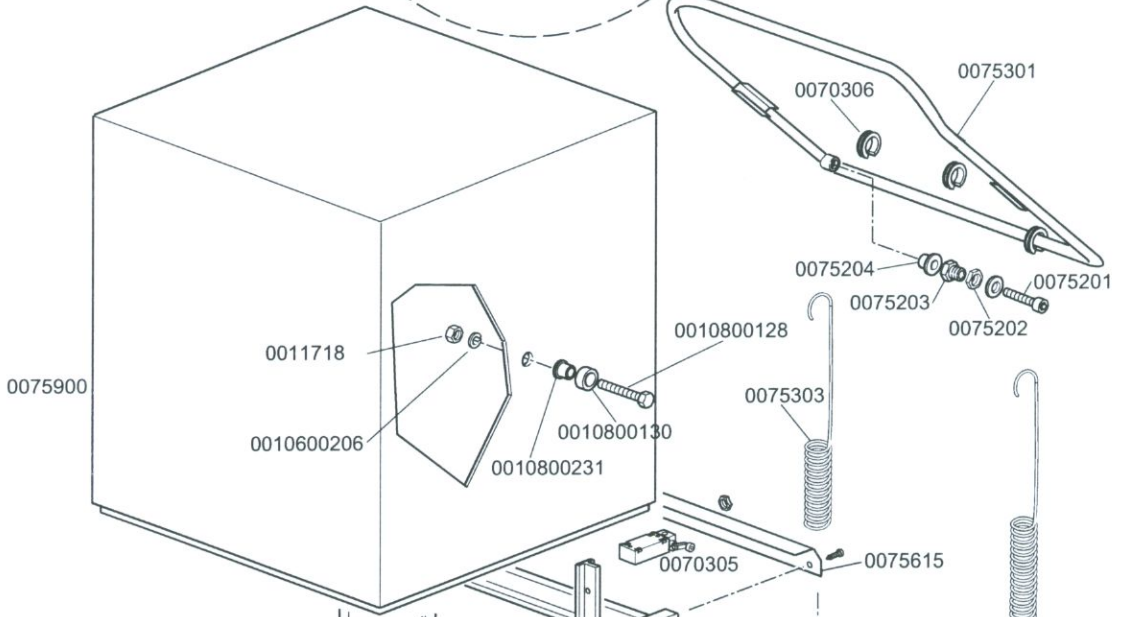

KROMO	TABLE	REV
	KI1425	00
DISHWASHER K 100		

DISHWASHER K 100

**TABLE
KI1425**

CODE	DESCRIPTION	CODE	DESCRIPTION
0010300050	25A 4NA 220V 50Hz remote control switch		
0010300117	60-90-120 220V 50Hz timer		
0010300118	60-90-120 220V 60Hz timer		
0010300121	60-120-180 220V 50Hz timer		
0010300391	240V 3NA1NC auxiliary remote control switch		
0010300392	240v 50hz remote control switch		
0010500011	Thermometer		
0010707/1	Thermostat		
0010711/B	Small temp signal green pilot light		
0015086	230V 50/60HZ remote control switch		
0015086/B	20A 240V remote control switch		
0015149	Low noise filter F3		
0015381	150VA 0/230V - 0/400-415-440V Trarf.		
0015620	16A bipolar relay		
0015811	Deviator switch 16A		
0015812	16A starter electric component		
0015813	16A unipolar switch electri component		
0015819	Q7 Yellow push button		
0015824	Green-orange cam		
0015825	Q green cover		
0015826	220V lamp		
0015827	Lamp holder		
0015836	Grey SQ3 support		
0015854	Q5 push button for DRAI PUMP		
0015874	Q6 green main switch 0/1		
002000430	Conveyor safety thermostat		
00500550	3 poles FV110 terminal board		
00500551	6 poles FV122 terminal board		
0050557	60-100-180 ECO2 electronic timer		
0050562	Thermostat probe		
0075078	Inox control panel		
0075079	Silk-screen processed grill		
0075357	3x6x3500 cable		
0075616	Component holder K 100		
0080200	5x4x3400 cable		