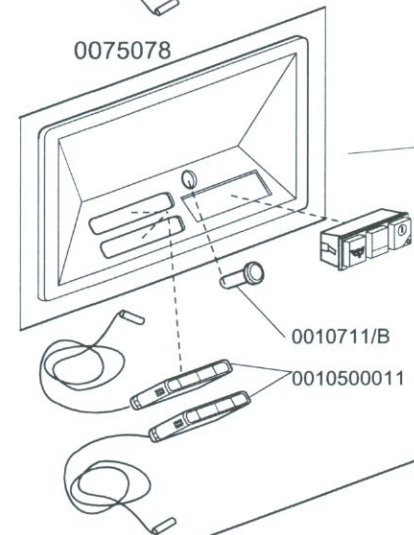

KROMO

TABLE
KI1425

REV
04

DISHWASHER K 100

STANDARD

DRAIN PUMP