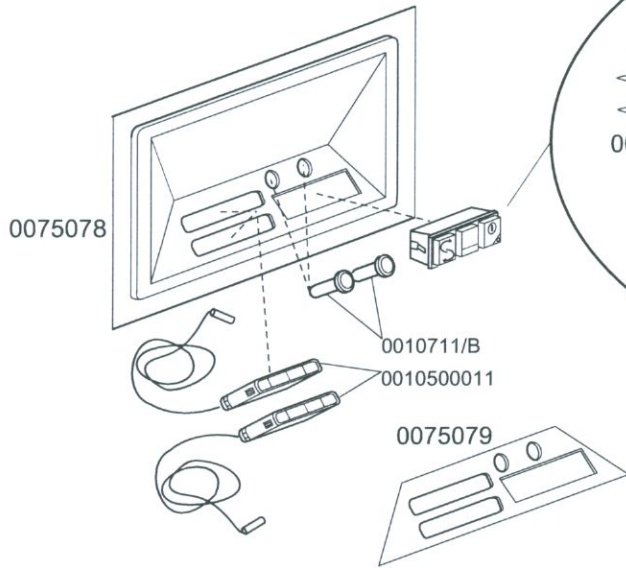

KROMO	TABLE	REV
	KI1425-A	02
DISHWASHER K 100		

REGENERATION

STANDARD