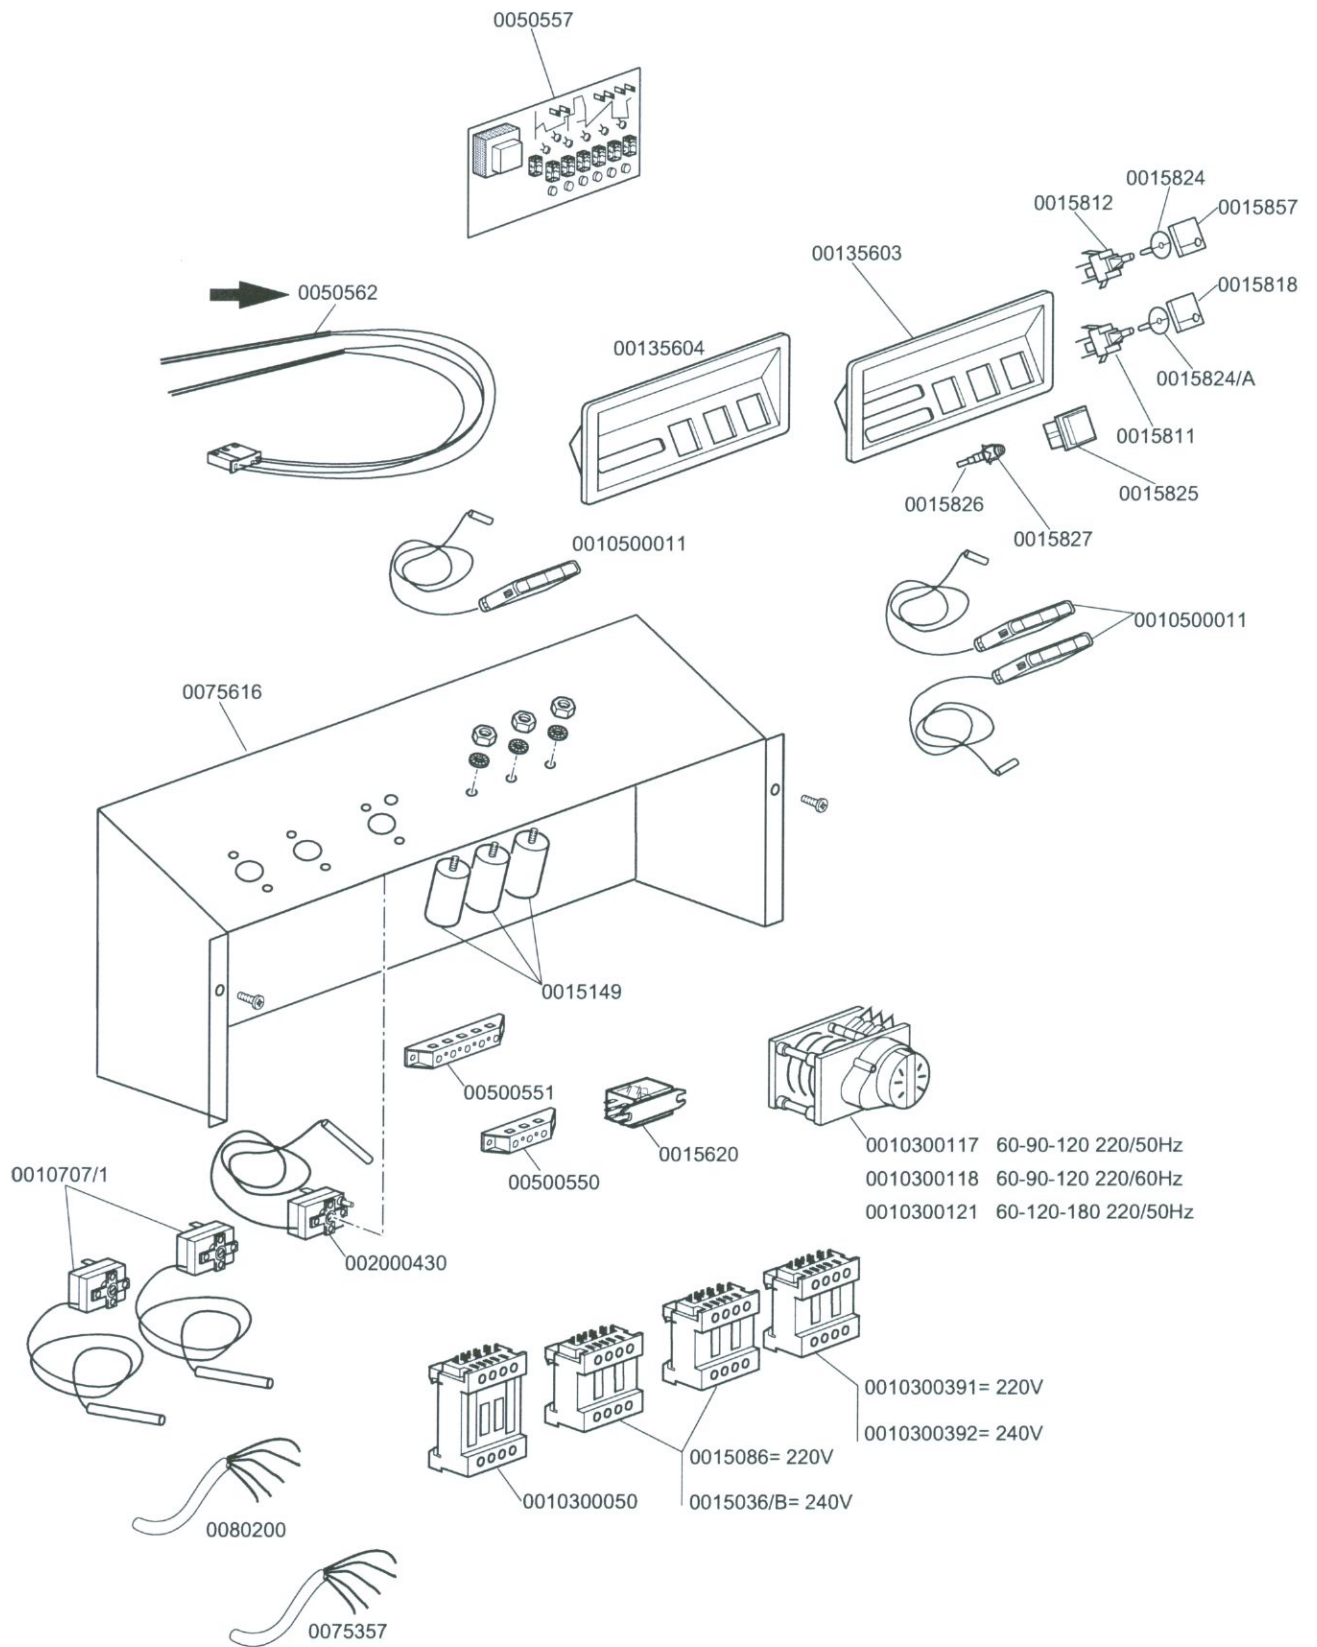

KROMO	TABLE	REV
	KI1425	02
DISHWASHER K 100