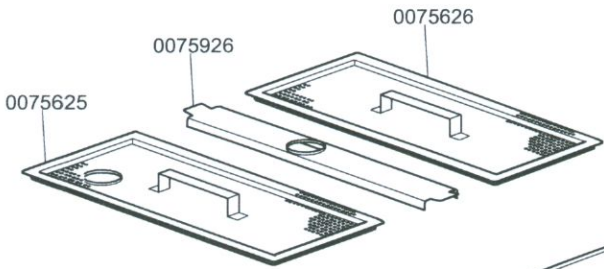

KROMO	TABLE	REV
	KI1425	00
DISHWASHER K 100		

DISHWASHER K 100

**TABLE
KI1425**

CODE	DESCRIPTION	CODE	DESCRIPTION
0010300050	25A 4NA 220V 50Hz remote control switch		
0010300117	60-90-120 220V 50Hz timer		
0010300118	60-90-120 220V 60Hz timer		
0010300121	60-120-180 220V 50Hz timer		
0010300391	240V 3NA1NC auxiliary remote control switch		
0010300392	240v 50hz remote control switch		
0010500011	Thermometer		
0010707/1	Thermostat		
0010711/B	Small temp signal green pilot light		
0015086	230V 50/60HZ remote control switch		
0015086/B	20A 240V remote control switch		
0015149	Low noise filter F3		
0015381	150VA 0/230V - 0/400-415-440V Trarf.		
0015620	16A bipolar relay		
0015811	Deviator switch 16A		
0015812	16A starter electric component		
0015813	16A unipolar switch electri component		
0015819	Q7 Yellow push button		
0015824	Green-orange cam		
0015825	Q green cover		
0015826	220V lamp		
0015827	Lamp holder		
0015836	Grey SQ3 support		
0015854	Q5 push button for DRAI PUMP		
0015874	Q6 green main switch 0/1		
002000430	Conveyor safety thermostat		
00500550	3 poles FV110 terminal board		
00500551	6 poles FV122 terminal board		
0050557	60-100-180 ECO2 electronic timer		
0050562	Thermostat probe		
0075078	Inox control panel		
0075079	Silk-screen processed grill		
0075357	3x6x3500 cable		
0075616	Component holder K 100		
0080200	5x4x3400 cable		