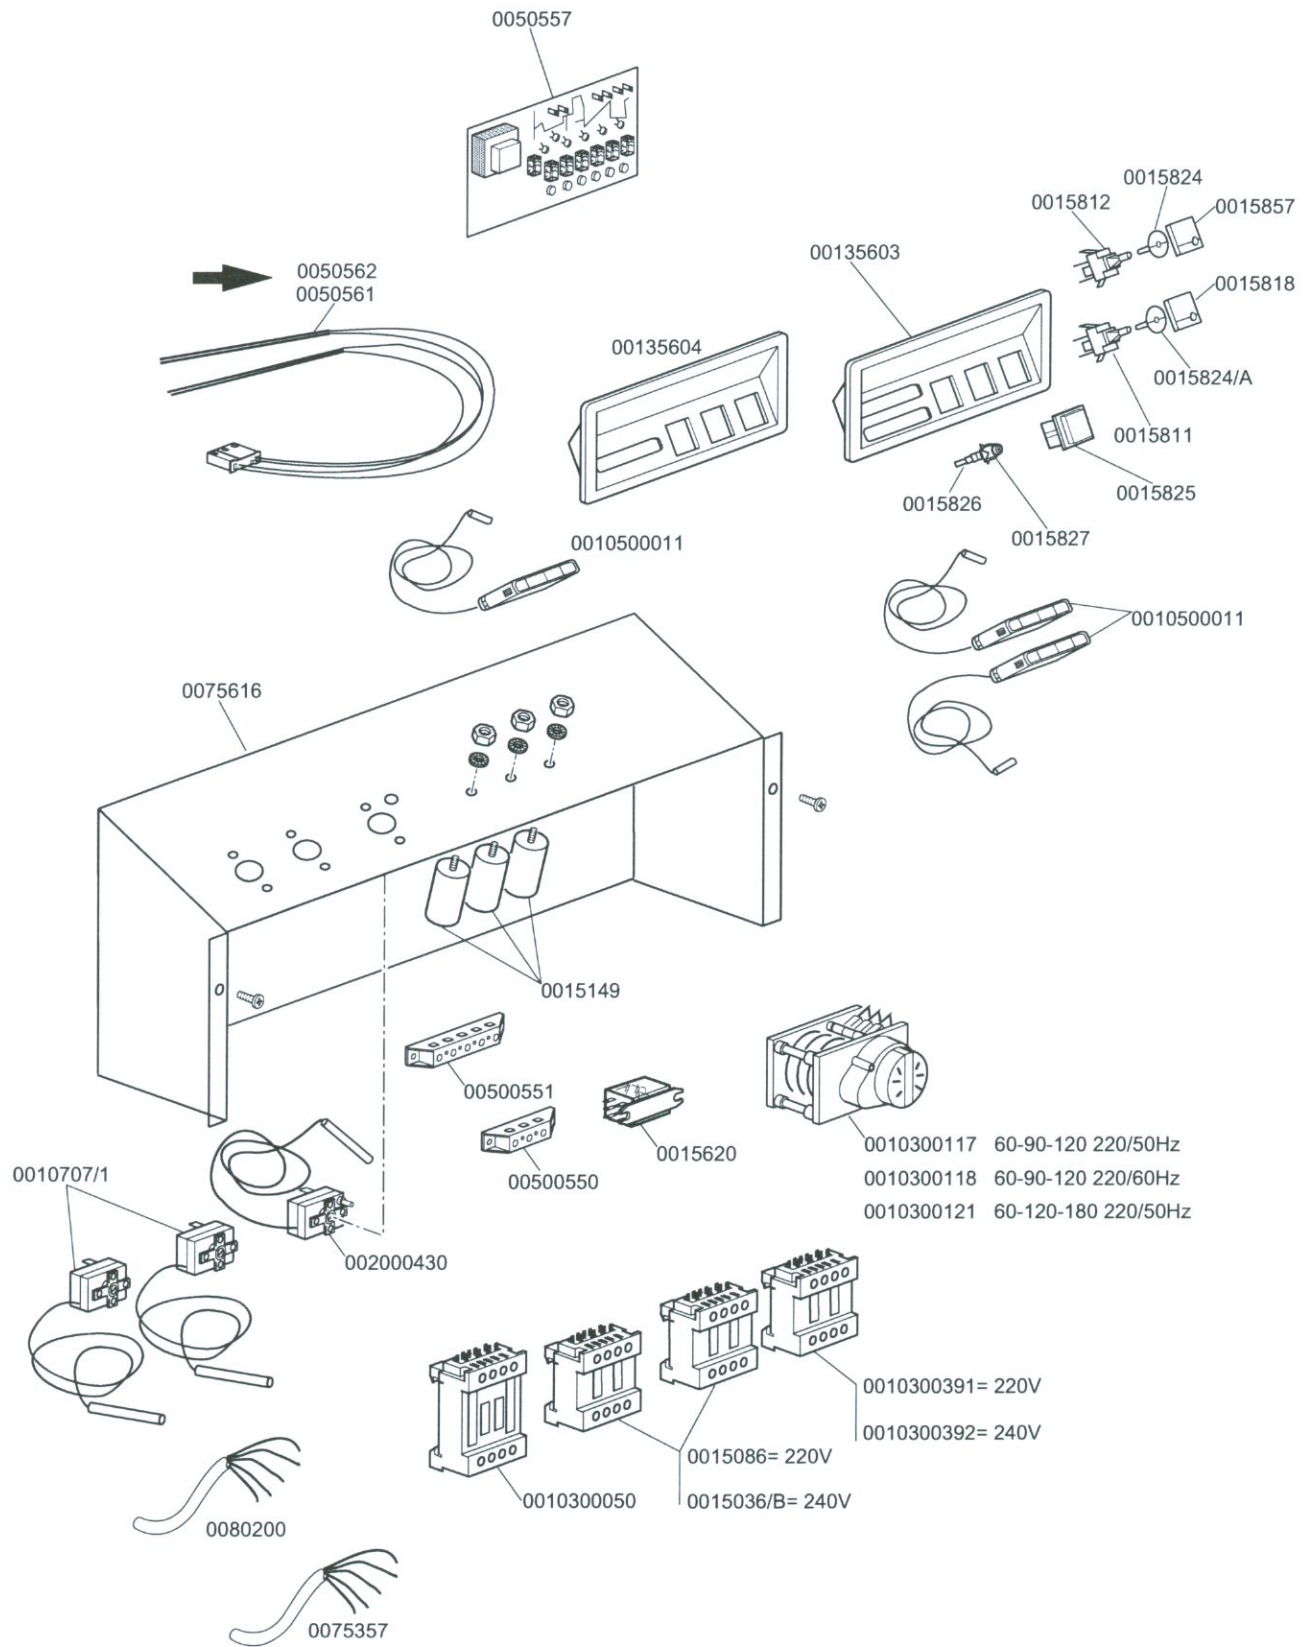

KROMO	TABLE	REV
	KI1425	01
DISHWASHER K 100