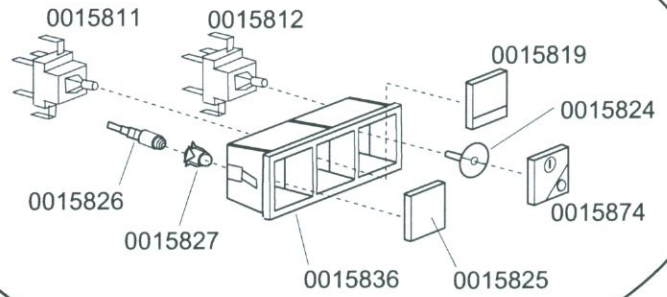

KROMO

TABLE
KI1425

REV
04

DISHWASHER K 100

STANDARD