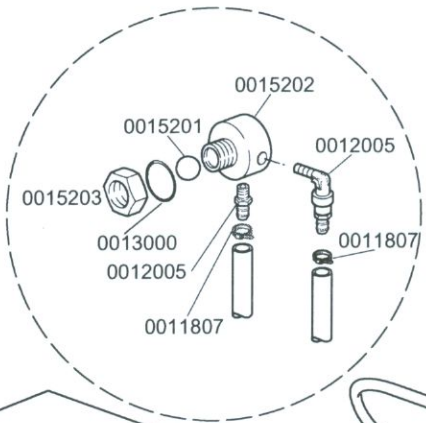

DISHWASHER K 100 I

KROMO	TABLE	REV
	KI1420	01
DISHWASHER K 100 I		

KROMO

**TABLE
KI1420**

**REV
02**

DISHWASHER K 100 I

From serial Nr.0019893 on

KROMO	TABLE	REV
	KI1410	04
DISHWASHER K 100		
From srial Nr.01026498 on		

KROMO	TABLE	REV
	KI1425	00
DISHWASHER K 100		

DISHWASHER K 100

**TABLE
KI1425**

CODE	DESCRIPTION	CODE	DESCRIPTION
0010300050	25A 4NA 220V 50Hz remote control switch		
0010300117	60-90-120 220V 50Hz timer		
0010300118	60-90-120 220V 60Hz timer		
0010300121	60-120-180 220V 50Hz timer		
0010300391	240V 3NA1NC auxiliary remote control switch		
0010300392	240v 50hz remote control switch		
0010500011	Thermometer		
0010707/1	Thermostat		
0010711/B	Small temp signal green pilot light		
0015086	230V 50/60HZ remote control switch		
0015086/B	20A 240V remote control switch		
0015149	Low noise filter F3		
0015381	150VA 0/230V - 0/400-415-440V Trarf.		
0015620	16A bipolar relay		
0015811	Deviator switch 16A		
0015812	16A starter electric component		
0015813	16A unipolar switch electri component		
0015819	Q7 Yellow push button		
0015824	Green-orange cam		
0015825	Q green cover		
0015826	220V lamp		
0015827	Lamp holder		
0015836	Grey SQ3 support		
0015854	Q5 push button for DRAI PUMP		
0015874	Q6 green main switch 0/1		
002000430	Conveyor safety thermostat		
00500550	3 poles FV110 terminal board		
00500551	6 poles FV122 terminal board		
0050557	60-100-180 ECO2 electronic timer		
0050562	Thermostat probe		
0075078	Inox control panel		
0075079	Silk-screen processed grill		
0075357	3x6x3500 cable		
0075616	Component holder K 100		
0080200	5x4x3400 cable		