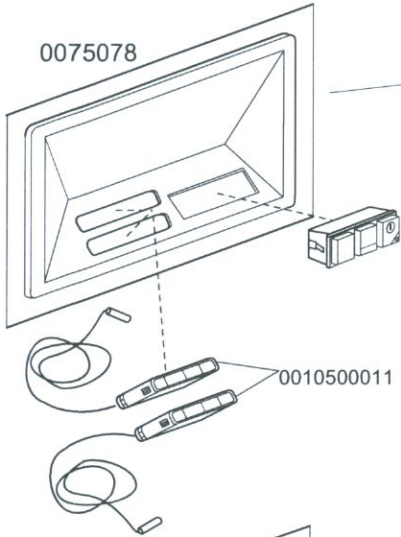

KROMO	TABLE	REV
	KI1425	00
DISHWASHER K 100		

DISHWASHER K 100

**TABLE
KI1425**

CODE	DESCRIPTION	CODE	DESCRIPTION
0010300050	25A 4NA 220V 50Hz remote control switch		
0010300117	60-90-120 220V 50Hz timer		
0010300118	60-90-120 220V 60Hz timer		
0010300121	60-120-180 220V 50Hz timer		
0010300391	240V 3NA1NC auxiliary remote control switch		
0010300392	240v 50hz remote control switch		
0010500011	Thermometer		
0010707/1	Thermostat		
0010711/B	Small temp signal green pilot light		
0015086	230V 50/60HZ remote control switch		
0015086/B	20A 240V remote control switch		
0015149	Low noise filter F3		
0015381	150VA 0/230V - 0/400-415-440V Trarf.		
0015620	16A bipolar relay		
0015811	Deviator switch 16A		
0015812	16A starter electric component		
0015813	16A unipolar switch electri component		
0015819	Q7 Yellow push button		
0015824	Green-orange cam		
0015825	Q green cover		
0015826	220V lamp		
0015827	Lamp holder		
0015836	Grey SQ3 support		
0015854	Q5 push button for DRAI PUMP		
0015874	Q6 green main switch 0/1		
002000430	Conveyor safety thermostat		
00500550	3 poles FV110 terminal board		
00500551	6 poles FV122 terminal board		
0050557	60-100-180 ECO2 electronic timer		
0050562	Thermostat probe		
0075078	Inox control panel		
0075079	Silk-screen processed grill		
0075357	3x6x3500 cable		
0075616	Component holder K 100		
0080200	5x4x3400 cable		

STANDARD

DRAIN PUMP

KROMO	TABLE	REV
	KI1425	05
DISHWASHER K 100		

STANDARD

DRAIN PUMP

KROMO	TABLE	REV
	KI1425-A	00
	DISHWASHER K 100	
From serial number 99022907		

KROMO	TABLE	REV
	KI1425-A	01
	DISHWASHER K 100	
From serial Nr.01006344 on		