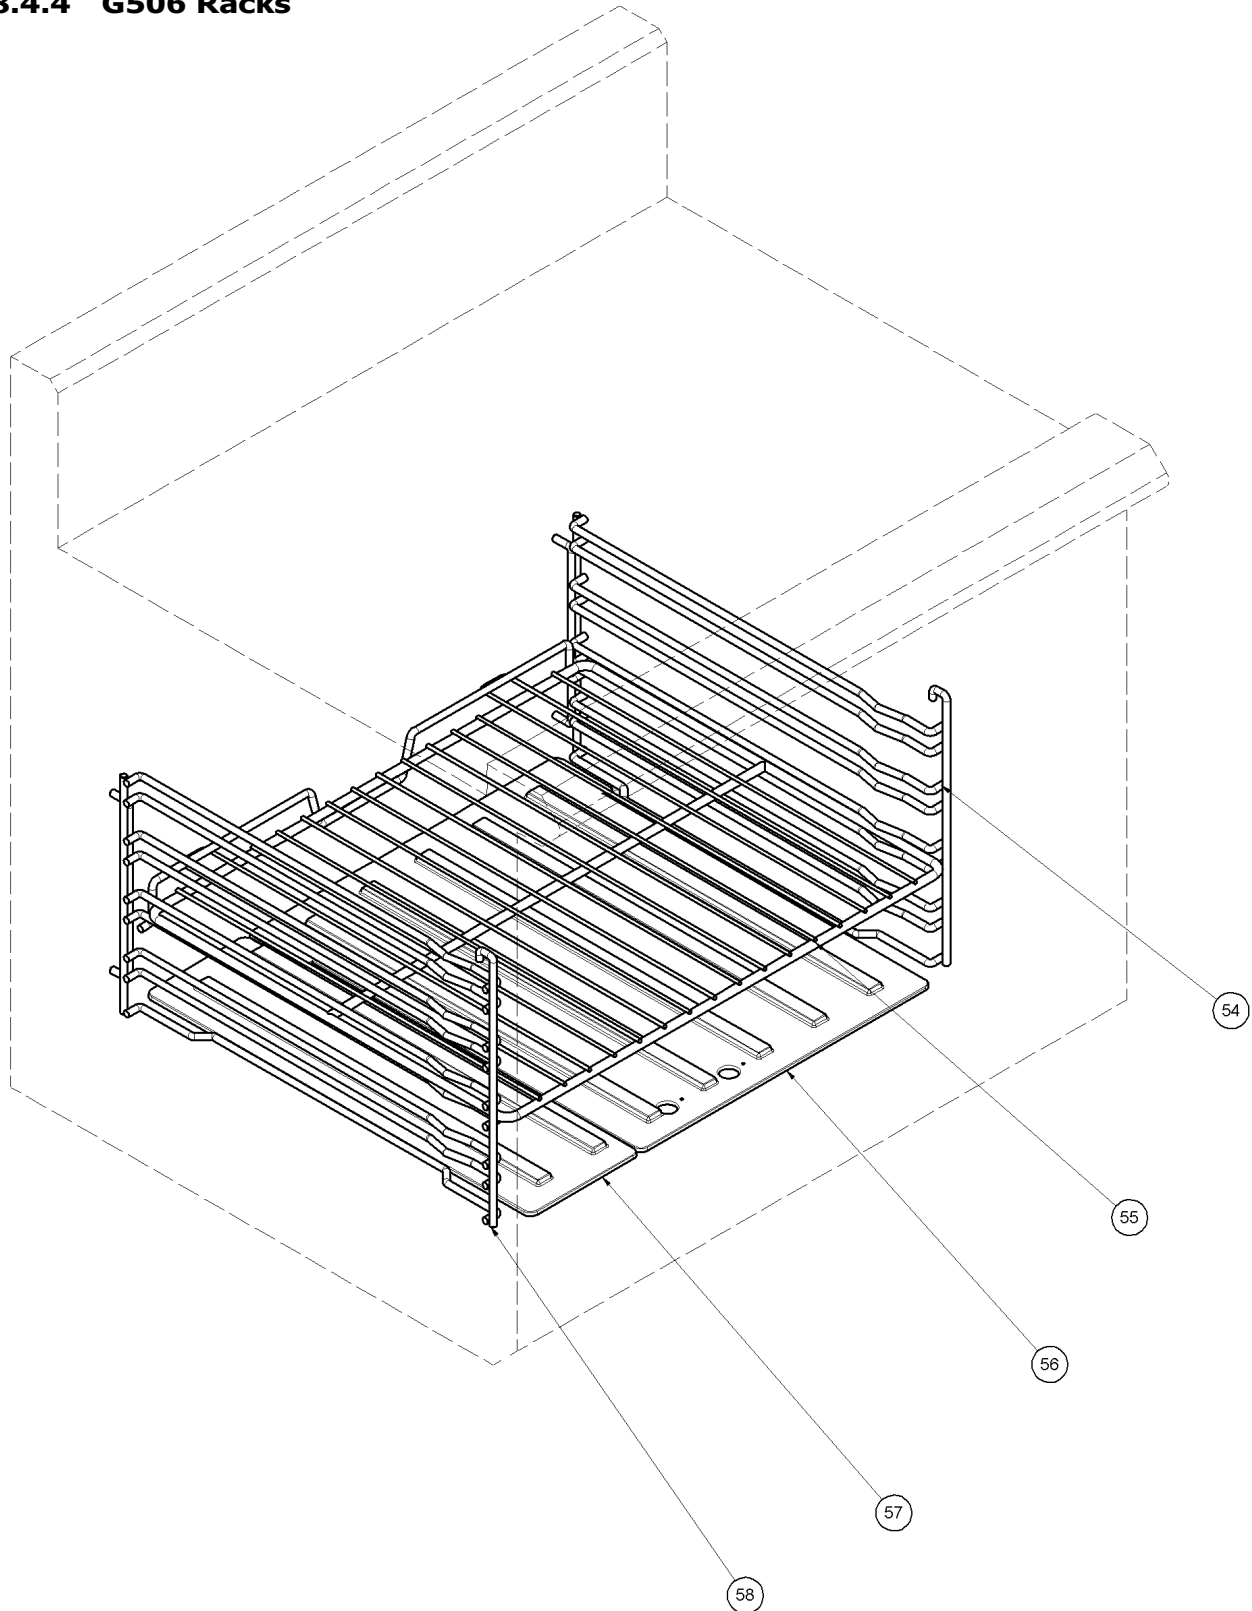

8.4.4 G506 Racks

ITEM	PART NO	DESCRIPTION
54	227893	OVEN SIDE RACK RH
55	227896	OVEN RACK
56	228052	OVEN SOLE PLATE
57	228054	OVEN SOLE PLATE EXTENSION
58	227892	OVEN SIDE RACK LH