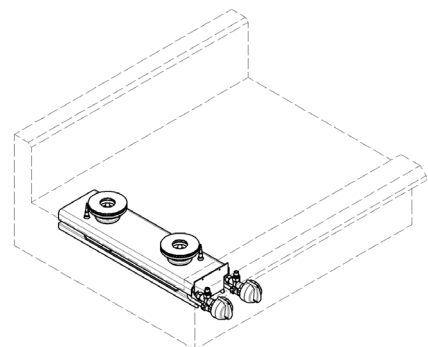

8.1 Static Range Gas Cooktop

8.1.1 Cooktop Open Burners (F Models)

ITEM	PART NO	DESCRIPTION
1	227014	POT STAND
12	227017	BURNER CAP
13	227018	BURNER BODY
14	227455	BURNER COVER PANEL STD
15	227457	REAR BURNER SUPPLY PIPE
16	017802	INLET SPIGOT 10MM
17	017804	NUT - 10mm STEEL
18	017803	OLIVE 10MM BRASS
19	227405	GAS VALVE 20S-B CW 3-8 ELBOW
20	228167	THERMOCOUPLE 320mm
21	227379	KNOB BSEAL 8MM GAS STD / F
22	227019	BURNER VENTURI
23	030245	INJECTOR 2.45mm (NAT GAS)
	030230	INJECTOR 2.30mm (UK NAT GAS)
	030150	INJECTOR 1.50mm (LPG)
	030140	INJECTOR 1.40mm (UK PROPANE)
24	227456	FRONT BURNER SUPPLY TUBE
25	227132	BURNER SUPPORT
26	228166	THERMOCOUPLE 600mm
27	227627	THERMOCOUPLE SUPPORT BRKT WA
	228710	OPEN BURNER MODULE (F) KIT