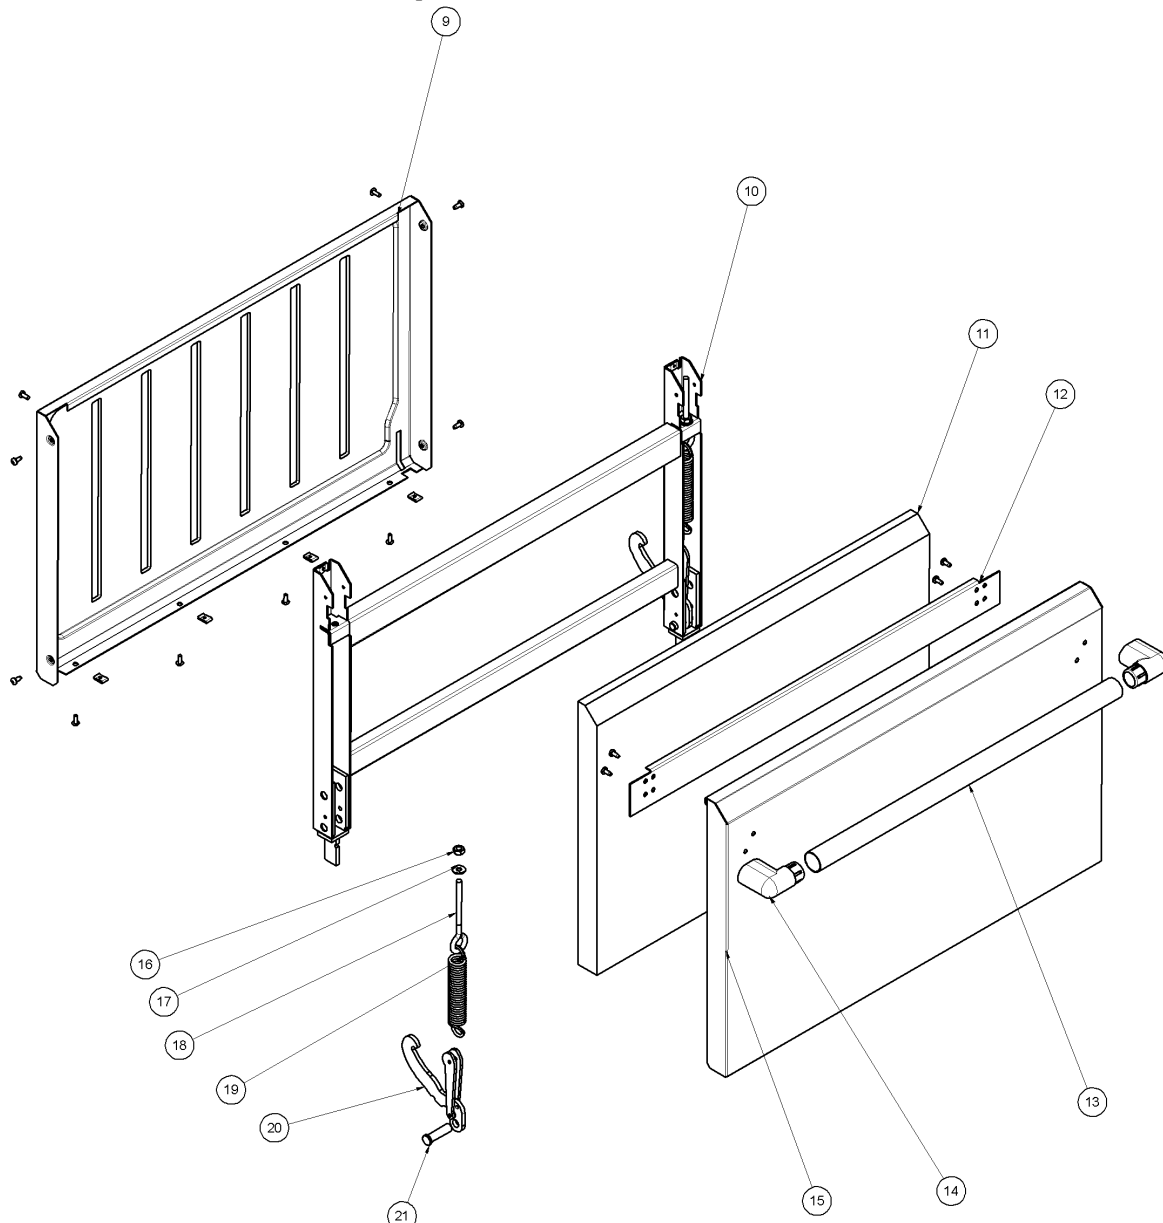

8.4.2 G506 Door Assembly

ITEM	PART NO	DESCRIPTION
9	227949	OVEN DOOR INNER (To lot No 0837999)
	232812	OVEN DOOR INNER (From lot No 0838000)
10	228042	DOOR FRAME (To lot No 0837999)
	232813	DOOR FRAME (From lot No 0838000)
11	228637	F/GLASS 670X460X38
12	228307	HANDLE STIFFENER
13	228021	DOOR HANDLE TUBE (To lot No 0837999)
	232547	DOOR HANDLE TUBE (From lot No 0838000)
14	227468	HANDLE END WALDORF
15	229732	OVEN DOOR OUTER (To lot No 0837999)
	232840	OVEN DOOR OUTER (From lot No 0838000)
16	044055	NUT M8 HEX MACHINE ZP
17	045030	WASHER 5/16X3/4 FLAT ZP
18	228481	DOOR EYEBOLT M8X125mm
19	228704	DOOR SPRING KIT (INCLUDES 2 SPRINGS)
20	232402	DOOR HINGE KIT (INCLUDES 2X ITEM 20 & 21)
21	227968	PART OF 20 ABOVE
	232819	COMPLETE DOOR ASSEMBLY 900MM