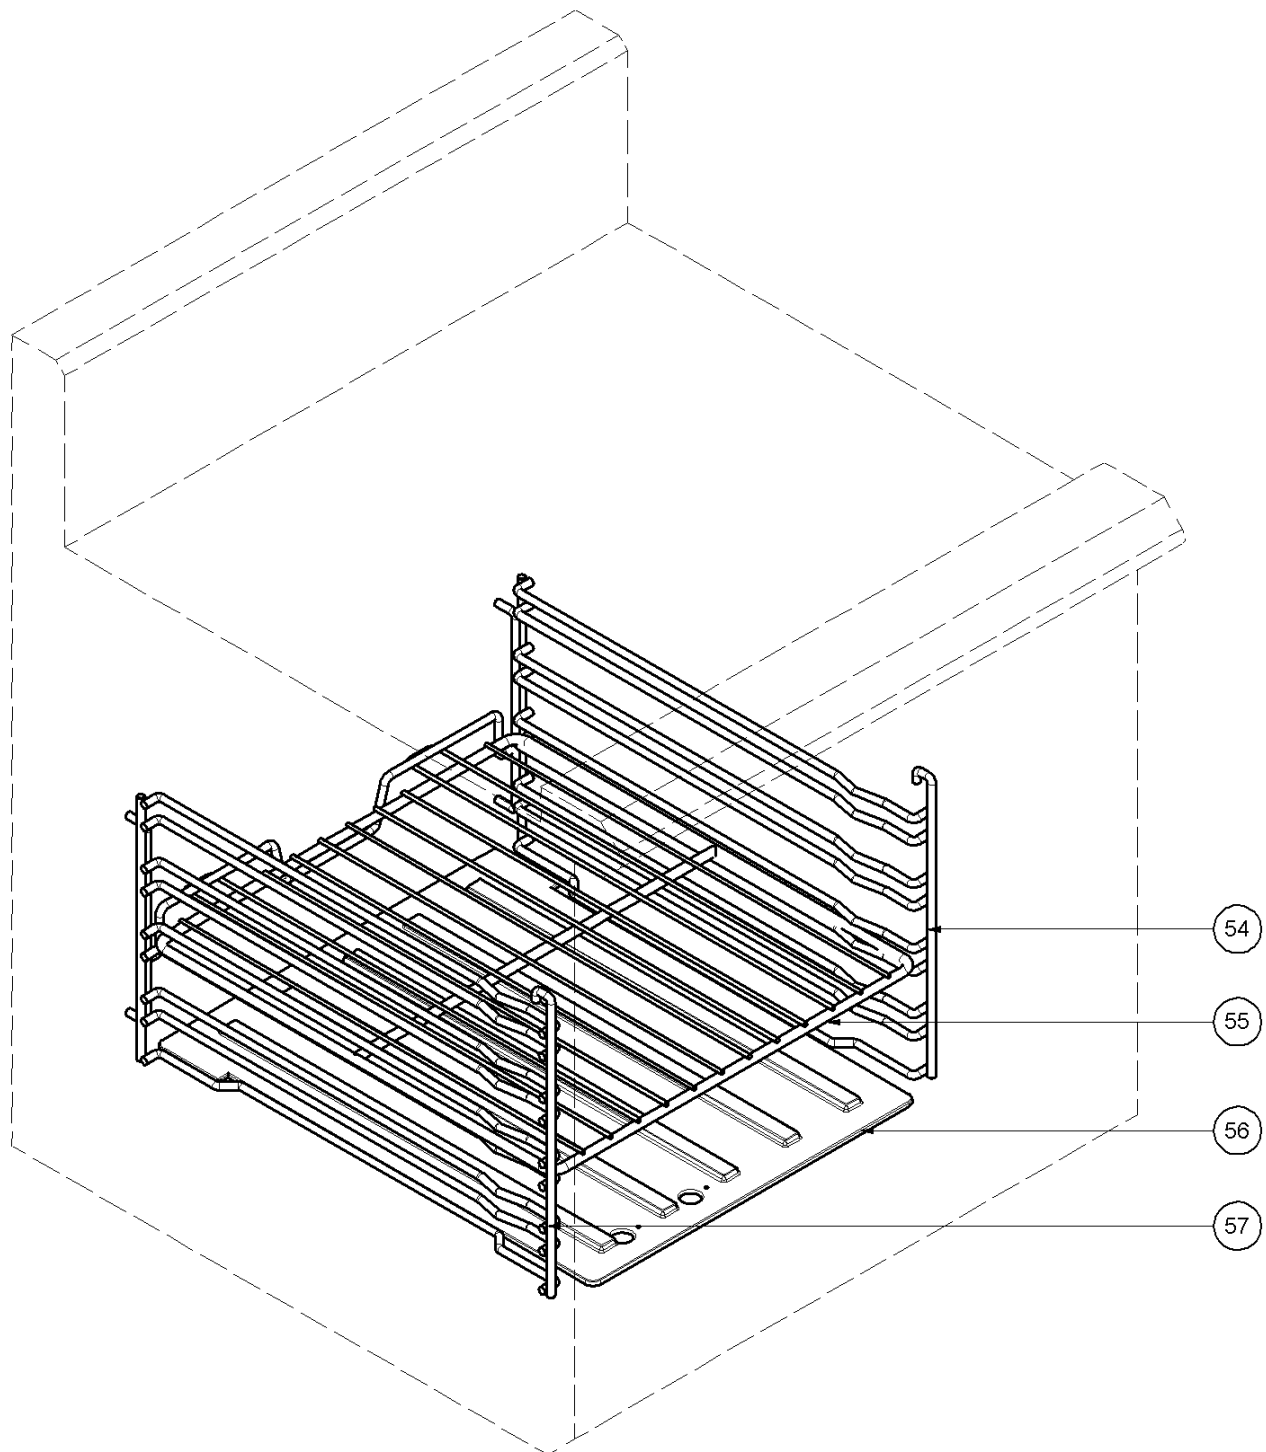

8 Exploded Part Diagrams

8.3.4 G505 Racks

ITEM	PART NO	DESCRIPTION
54	227893	OVEN SIDE RACK RH
55	228106	OVEN RACK
56	228052	OVEN SOLE PLATE
57	227892	OVEN SIDE RACK LH