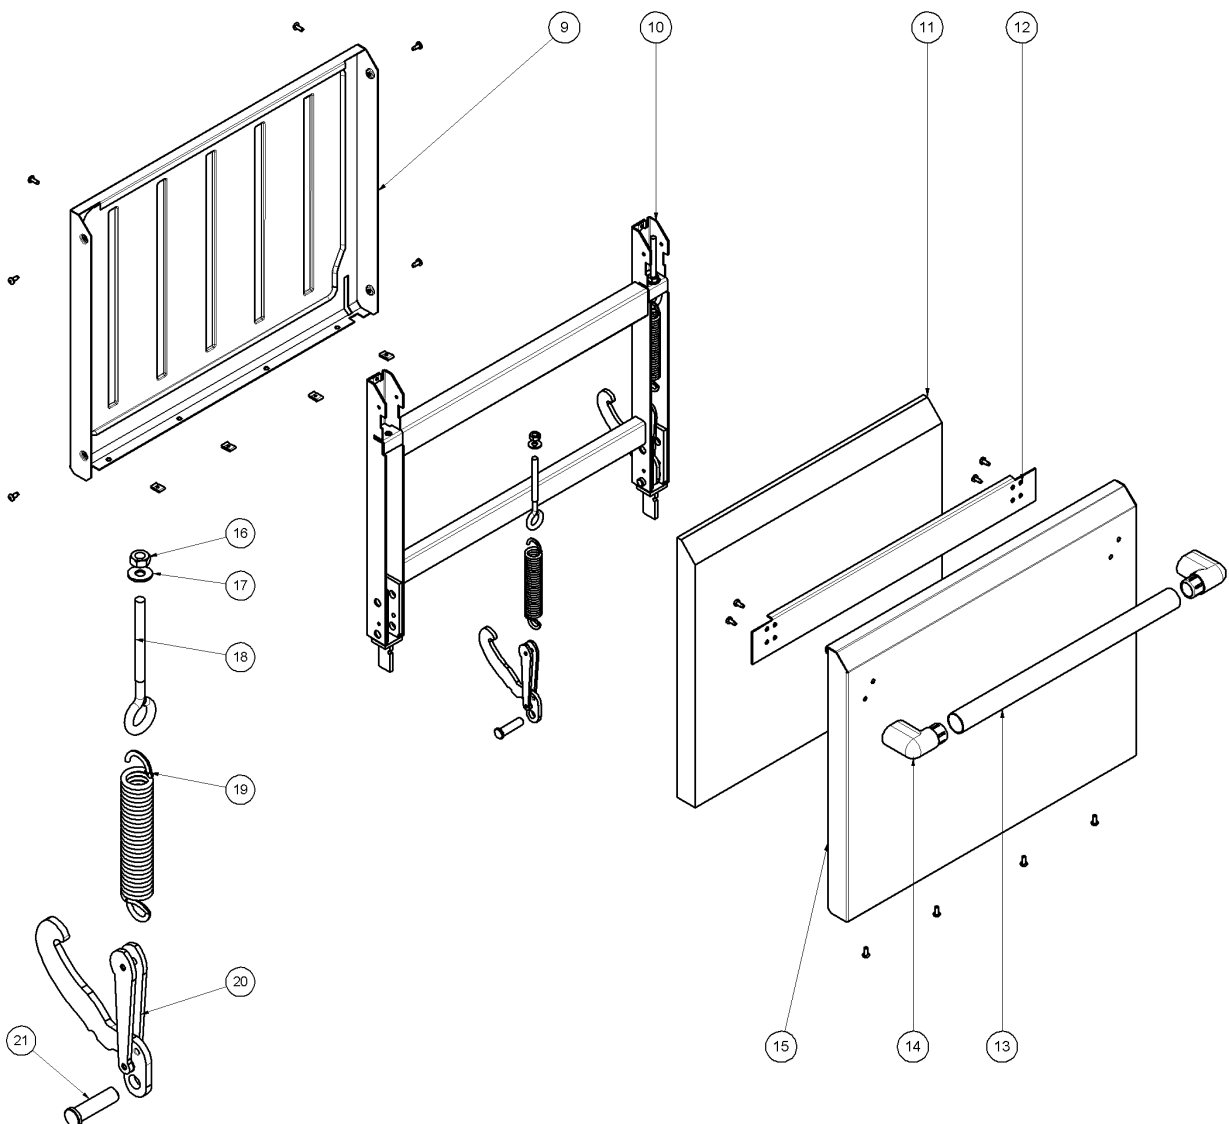

8 Exploded Part Diagrams

8.2.2 G504 Door Assembly

ITEM	PART NO	DESCRIPTION
9	228037	OVEN DOOR INNER (To lot No 0837999)
	232865	OVEN DOOR INNER (From lot No 0838000)
10	228032	DOOR FRAME (To lot No 0837999)
	232832	DOOR FRAME (From lot No 0838000)
11	228640	F/GLASS 505X460X38
12	228310	HANDLE STIFFENER
13	228023	DOOR HANDLE TUBE (To lot No 0837999)
	232548	DOOR HANDLE TUBE (From lot No 0838000)
14	227468	HANDLE END WALDORF
15	229886	OVEN DOOR OUTER (To lot No 0837999)
	232862	OVEN DOOR OUTER (From lot No 0838000)
16	044055	NUT M8 HEX MACHINE ZP
17	045030	WASHER 5/16X3/4 FLAT ZP
18	228481	DOOR EYEBOLT M8X125mm
19	228704	DOOR SPRING KIT (INCLUDES 2 SPRINGS)
20	432402	DOOR HINGE KIT (INCLUDES 2X ITEM 20 & 21)
21	-----	PART OF 20 ABOVE
	232836	COMPLETE DOOR ASSEMBLY 600MM