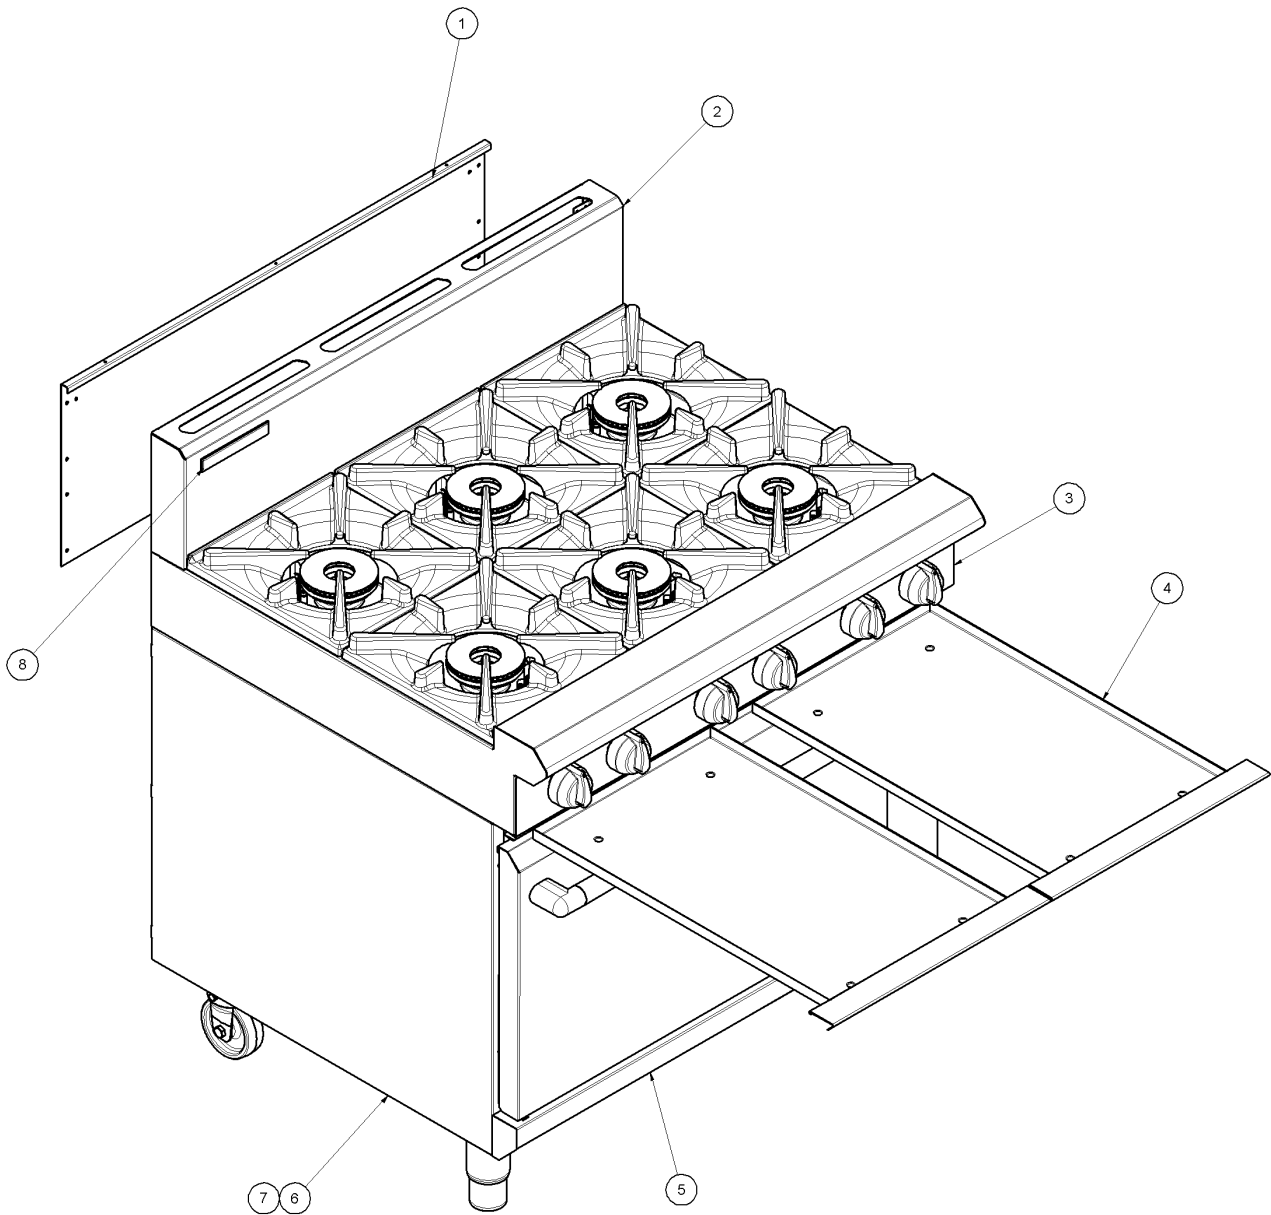

8 Exploded Part Diagrams

8.3.4 G505 Racks

ITEM	PART NO	DESCRIPTION
54	227893	OVEN SIDE RACK RH
55	228106	OVEN RACK
56	228052	OVEN SOLE PLATE
57	227892	OVEN SIDE RACK LH

8.4 G506 Oven Assembly

8.4.1 G506 Main Assembly