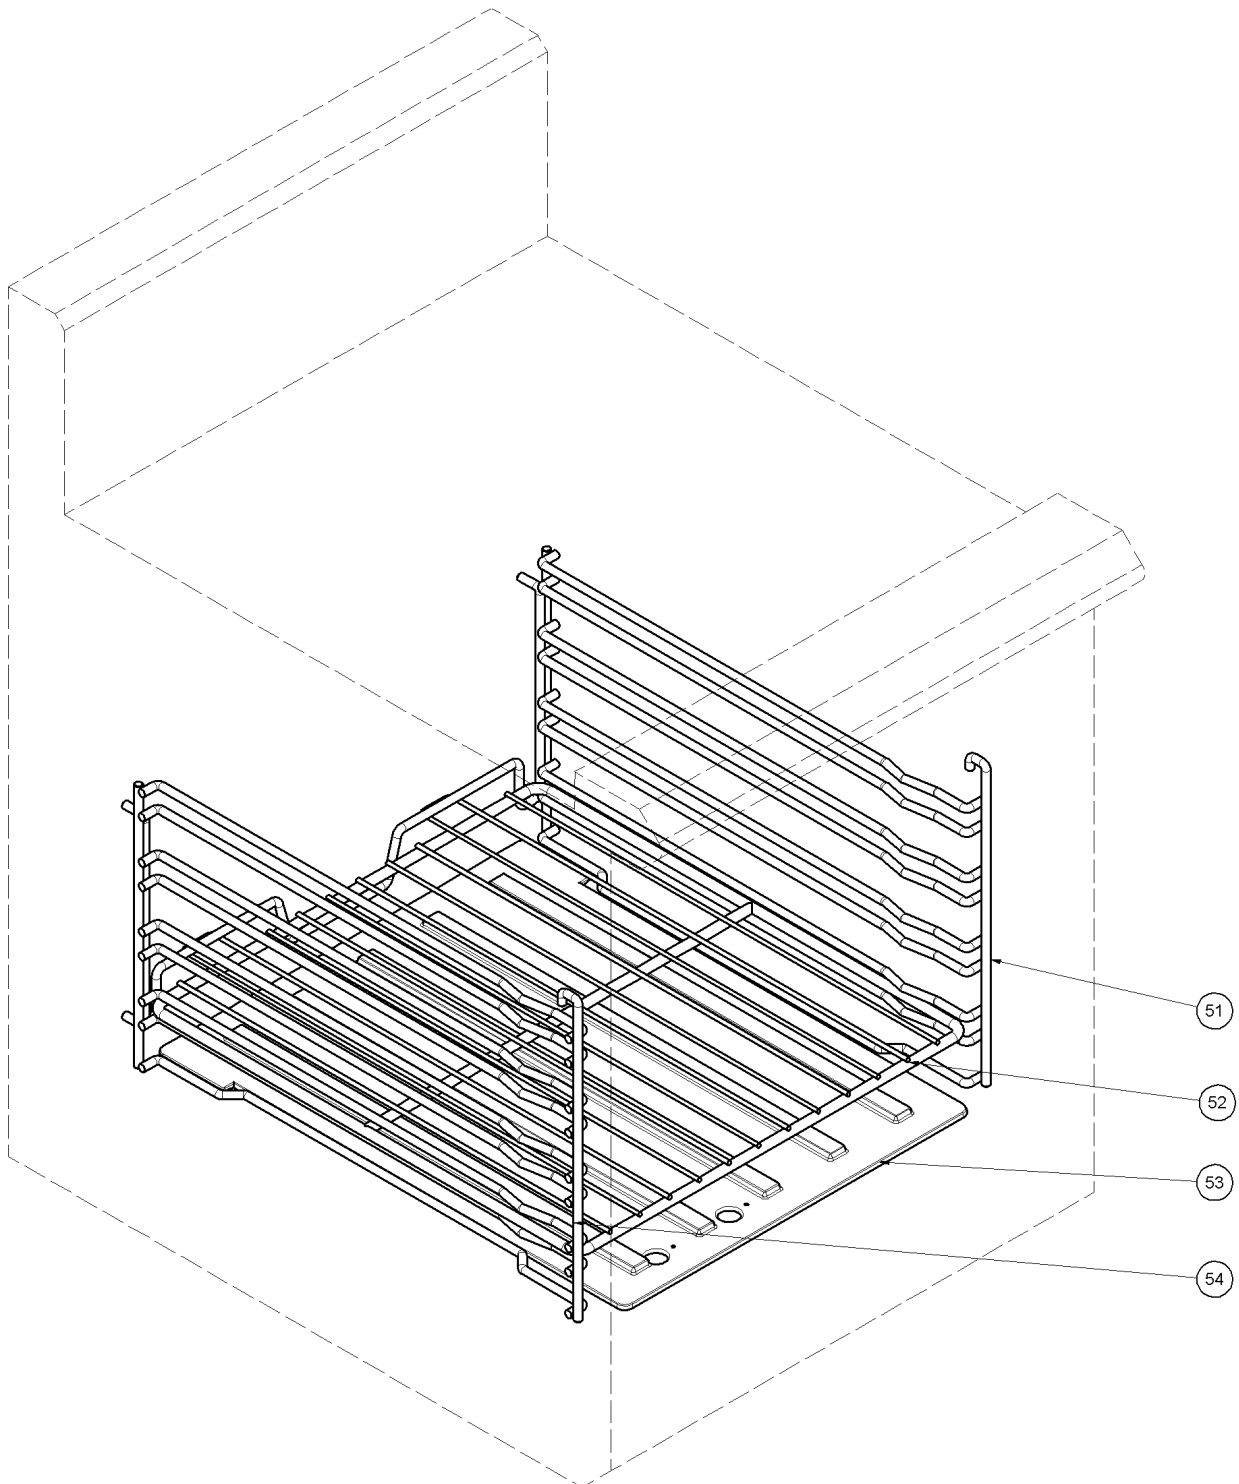

8.2.4 G504 Racks

ITEM	PART NO	DESCRIPTION
51	227893	OVEN SIDE RACK RH
52	228106	OVEN RACK
53	228052	OVEN SOLE PLATE
54	227892	OVEN SIDE RACK LH