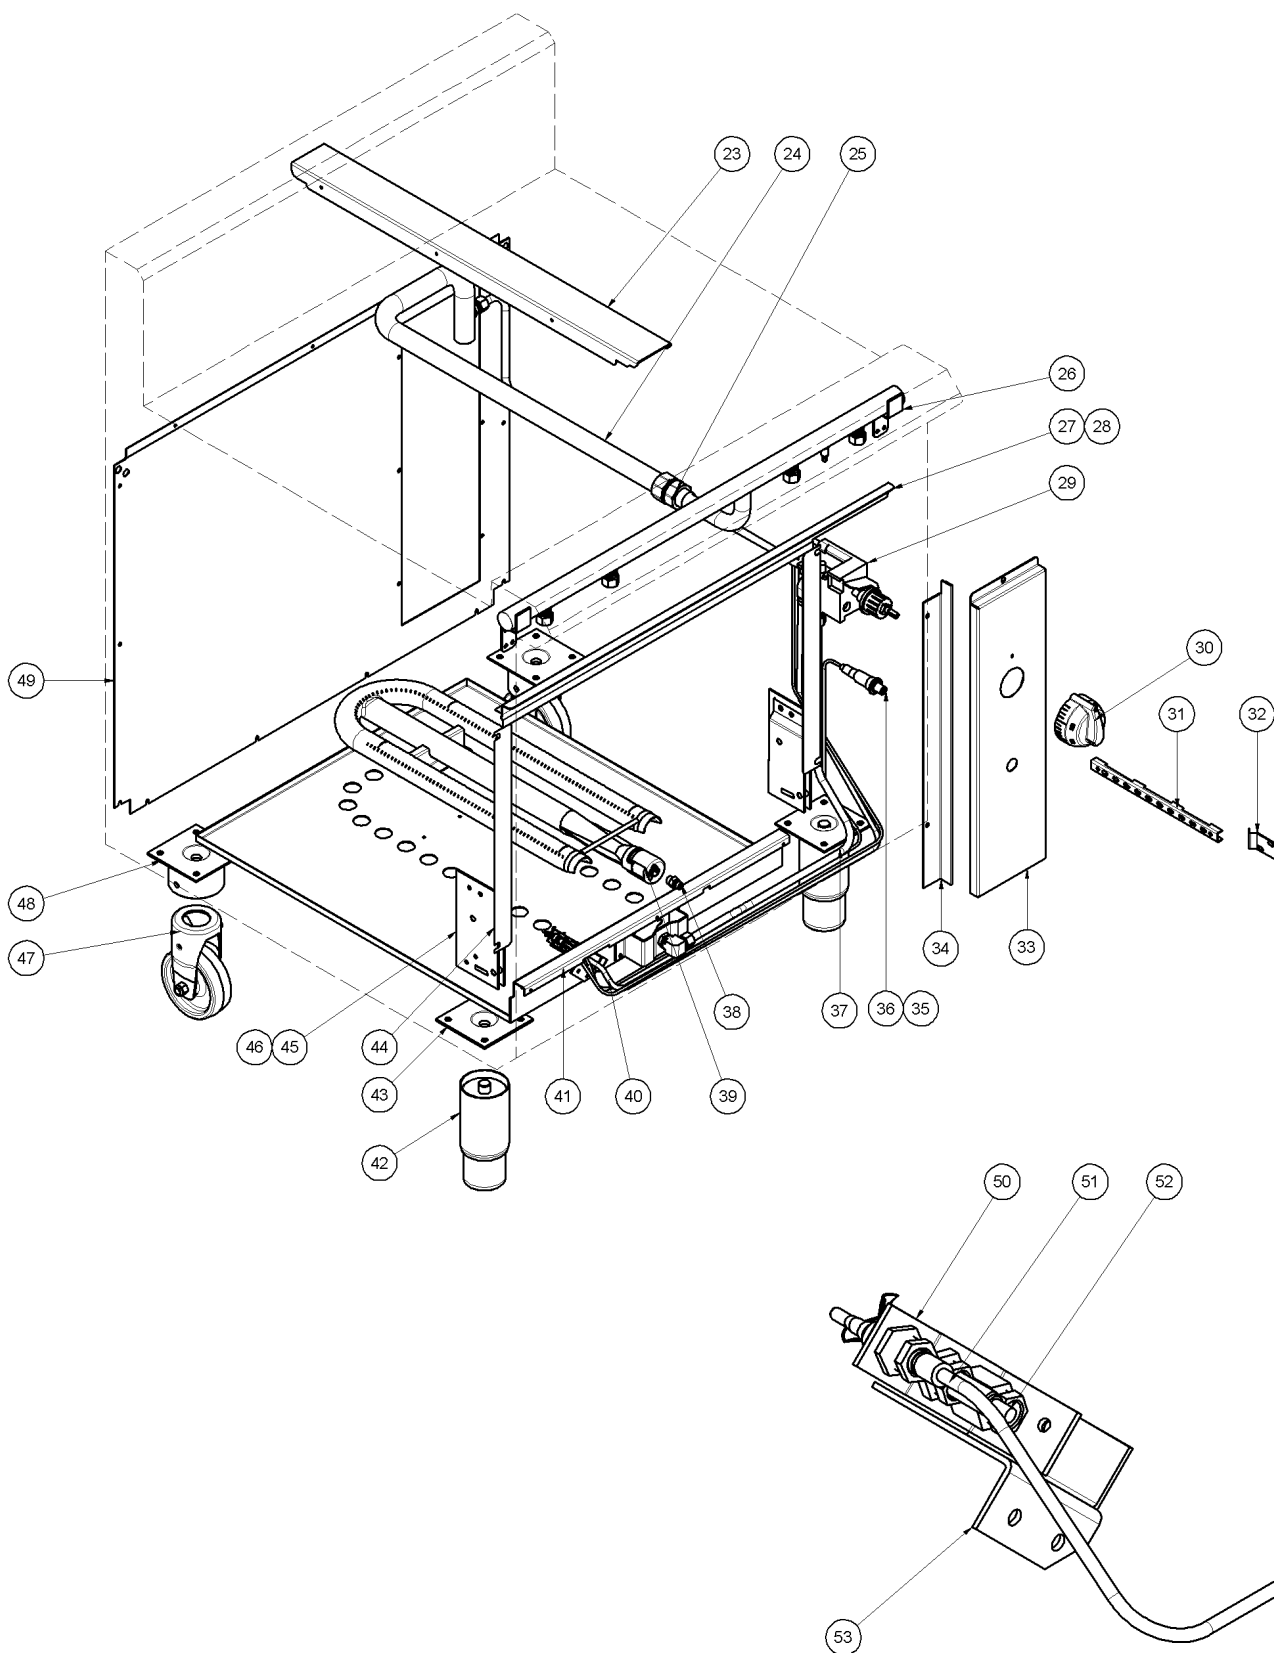

8 Exploded Part Diagrams

8.3.3 G505 Gas Assembly

ITEM	PART NO	DESCRIPTION
23	227185	POT STAND SUPPORT
24	227690	HOB - RANGE SUPPLY PIPE
25	227330	UNION BRASS CONICAL ½ X ¾ BSPT
26	228610	MANIFOLD
27	228954	TOP TRIM
28	228888	DOOR TOP SEAL WLDF
29	228703	EUROSIT 630 CONTROL KIT
	022408	LOW FIRE SCREW 1.50mm (NAT GAS)
	022407	LOW FIRE SCREW 0.95mm (LPG/PROPANE)
30	227381	KNOB BSEAL 8MM 100-290°C
31	228693	PHIAL GUARD
32	228850	CAPILLARY BARCKET
33	228246	CONTROL PANEL
34	228407	CONTROL PANEL GUIDE
35	019407	HT CABLE
36	227508	PIEZO - SIT
37	228786	BURNER SUPPLY PIPE
38	032260	INJECTOR 2.6mm (NAT GAS)
	032160	INJECTOR 1.6mm (LPG/PROPANE)
39	228767	OVEN BURNER
40	228783	PILOT SUPPLY TUBE
41	229767	BASE GAS STATIC 750
42	227850	LEG 150MM X Ø63.5
43	227852	LEG PLATE
44	228885	DOOR SIDE SEAL
45	228024	DOOR HINGE MOUNTING LH
46	228031	DOOR HINGE MOUNTING RH
47	229674	REAR ROLLER ASSEMBLY
48	229671	LEG RING PLATE THREADED
49	228299	BACK PANEL
50	018691K	PILOT BURNER KIT
	026488	PILOT INJECTOR 0.35mm (NAT GAS)
	019217	PILOT INJECTOR 0.23mm (LPG/PROPANE)
51	020253	THERMOCOUPLE 1200MM
52	018744	ELECTRODE
53	228349	PILOT MOUTING BRACKET
	228531	REGULATOR (Natural Gas /LPG Gas [Propane-Convertible]3/4"BSP F/F,