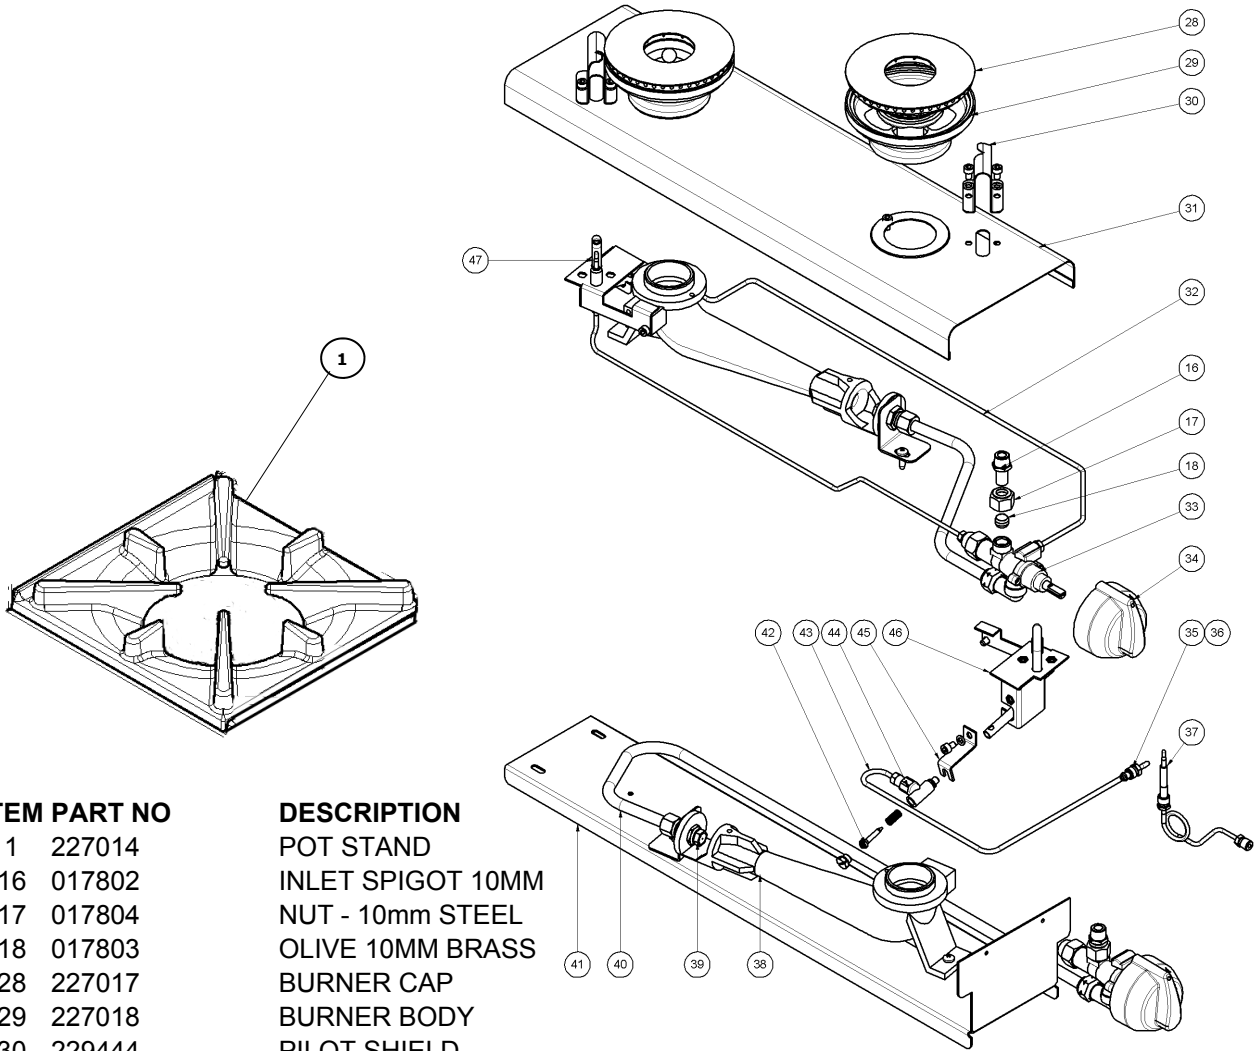

8.1 Static Range Gas Cooktop

8.1.1 Cooktop Open Burners (F Models)

ITEM	PART NO	DESCRIPTION
1	227014	POT STAND
12	227017	BURNER CAP
13	227018	BURNER BODY
14	227455	BURNER COVER PANEL STD
15	227457	REAR BURNER SUPPLY PIPE
16	017802	INLET SPIGOT 10MM
17	017804	NUT - 10mm STEEL
18	017803	OLIVE 10MM BRASS
19	227405	GAS VALVE 20S-B CW 3-8 ELBOW
20	228167	THERMOCOUPLE 320mm
21	227379	KNOB BSEAL 8MM GAS STD / F
22	227019	BURNER VENTURI
23	030245	INJECTOR 2.45mm (NAT GAS)
	030230	INJECTOR 2.30mm (UK NAT GAS)
	030150	INJECTOR 1.50mm (LPG)
	030140	INJECTOR 1.40mm (UK PROPANE)
24	227456	FRONT BURNER SUPPLY TUBE
25	227132	BURNER SUPPORT
26	228166	THERMOCOUPLE 600mm
27	227627	THERMOCOUPLE SUPPORT BRKT WA
	228710	OPEN BURNER MODULE (F) KIT

8.1.2 Cooktop Open Burners (PF Models)

ITEM	PART NO	DESCRIPTION
1	227014	POT STAND
16	017802	INLET SPIGOT 10MM
17	017804	NUT - 10mm STEEL
18	017803	OLIVE 10MM BRASS
28	227017	BURNER CAP
29	227018	BURNER BODY
30	229444	PILOT SHIELD
31	227454	BURNER COVER PANEL PF
32	229426	PILOT SUPPLY TUBE REAR
33	227403	GAS VALVE 21S CW 3-8 ELBOW
34	227378	KNOB BSEAL 8mm GAS PF
35	229424	PILOT NUT Ø4mm
36	229425	PILOT OLIVE Ø4mm
37	228167	THERMOCOUPLE 320mm
38	227019	BURNER VENTURI
39	030245	INJECTOR 2.45mm (NAT GAS)
	030230	INJECTOR 2.30mm (UK NAT GAS)
	030150	INJECTOR 1.50mm (LPG)
	030140	INJECTOR 1.40mm (UK PROPANE)
40	227456	FRONT BURNER SUPPLY TUBE
41	227132	BURNER SUPPORT
42	026134	PILOT INJECTOR SPUD Ø0.30MM (NAT)
	026136	PILOT INJECTOR SPUD Ø0.20MM (LPG)
43	229422	PILOT SUPPLY TUBE FRONT
44	229880	PILOT SIT 100 SERIES INJECTOR BASE
45	229443	PILOT INJECTOR BASE CLAMP
46	229442	PILOT BRACKET WA
47	228166	THERMOCOUPLE 600mm
	228790	OPEN BURNER MODULE (PF) KIT