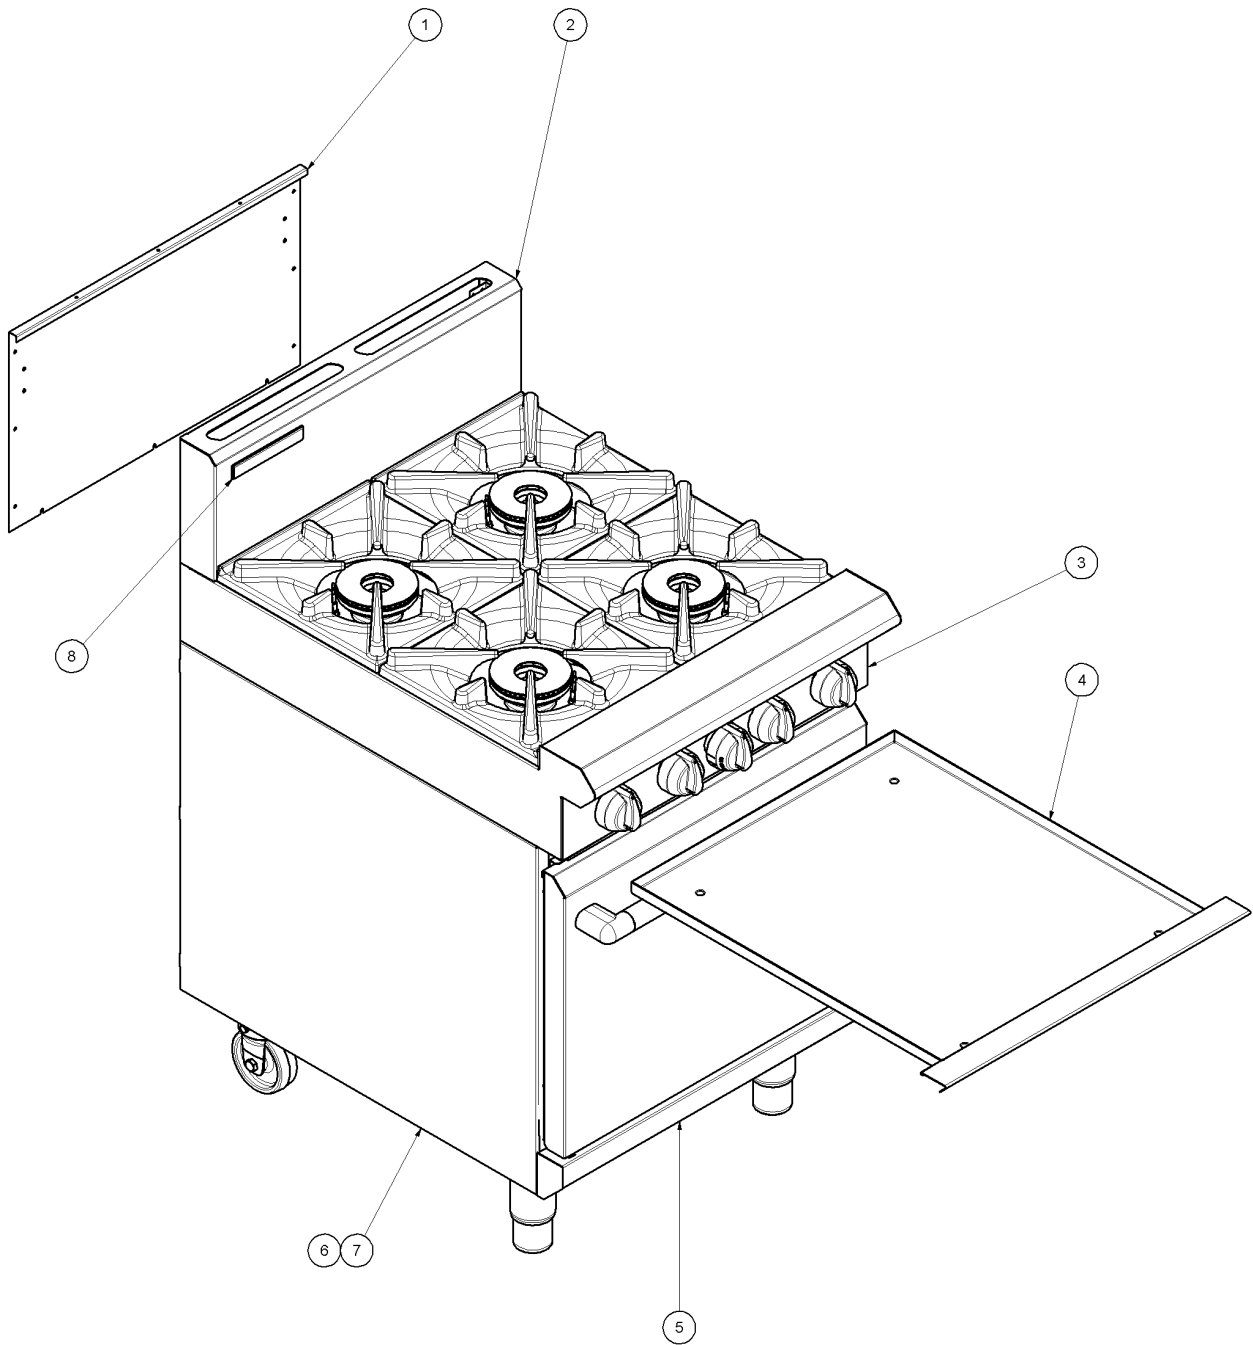

8.2 G504 Oven Assembly

8.2.1 G504 Main Assembly

ITEM	PART NO	DESCRIPTION
1	227794	BACK PANEL
2	228672	SPLASHBACK BSEAL
3	230106	CONTROL PANEL G504
4	230277	SPILL TRAY 600mm WA BSEAL
5	229887	SILL WA BSEAL
6	228401	SIDE PANEL RH
7	228078	SIDE PANEL LH
8	227960	BLUE SEAL BADGE