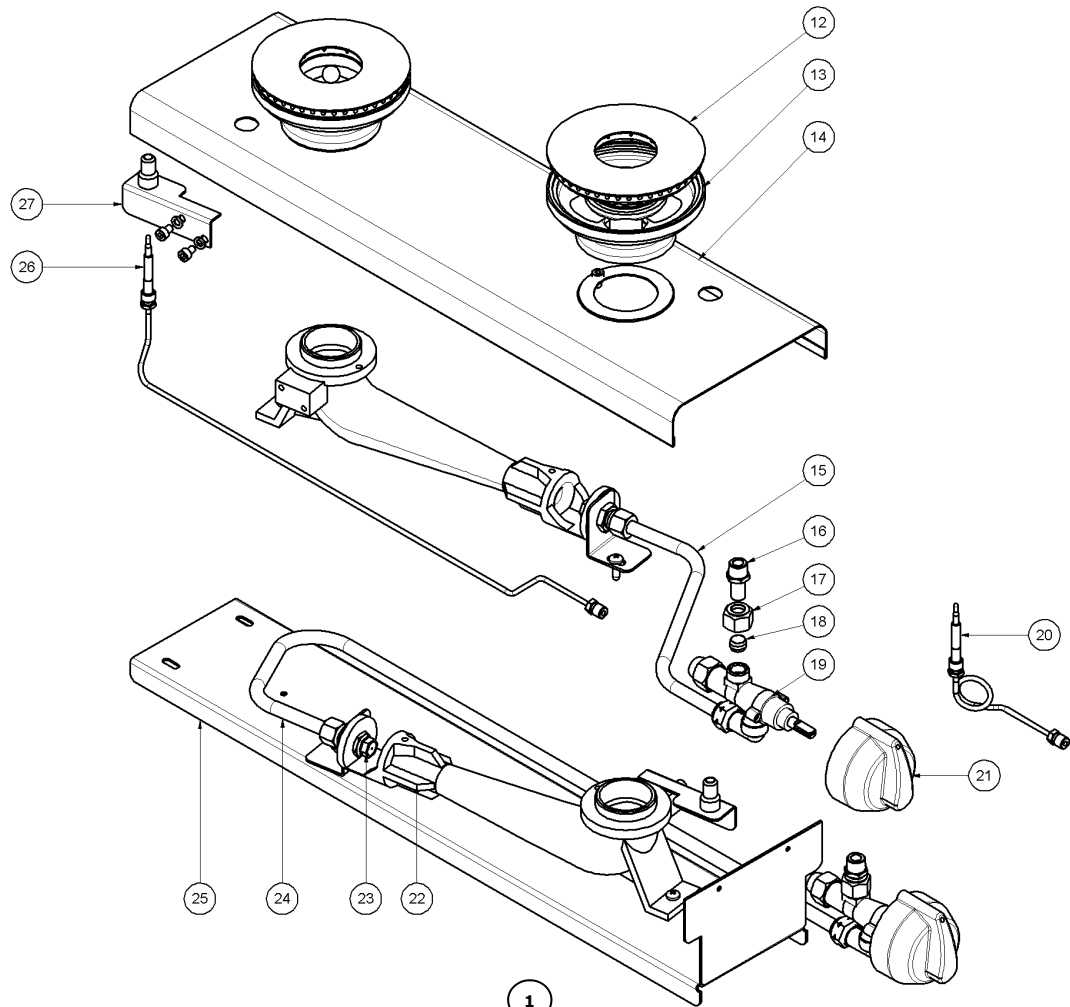

8.1 Static Range Gas Cooktop

8.1.1 Cooktop Open Burners (F Models)

ITEM	PART NO	DESCRIPTION
1	227014	POT STAND
12	227017	BURNER CAP
13	227018	BURNER BODY
14	227455	BURNER COVER PANEL STD
15	227457	REAR BURNER SUPPLY PIPE
16	017802	INLET SPIGOT 10MM
17	017804	NUT - 10mm STEEL
18	017803	OLIVE 10MM BRASS
19	227405	GAS VALVE 20S-B CW 3-8 ELBOW
20	228167	THERMOCOUPLE 320mm
21	227379	KNOB BSEAL 8MM GAS STD / F
22	227019	BURNER VENTURI
23	030245	INJECTOR 2.45mm (NAT GAS)
	030230	INJECTOR 2.30mm (UK NAT GAS)
	030150	INJECTOR 1.50mm (LPG)
	030140	INJECTOR 1.40mm (UK PROPANE)
24	227456	FRONT BURNER SUPPLY TUBE
25	227132	BURNER SUPPORT
26	228166	THERMOCOUPLE 600mm
27	227627	THERMOCOUPLE SUPPORT BRKT WA
	228710	OPEN BURNER MODULE (F) KIT

8.1.2 Cooktop Open Burners (PF Models)

ITEM	PART NO	DESCRIPTION
1	227014	POT STAND
16	017802	INLET SPIGOT 10MM
17	017804	NUT - 10mm STEEL
18	017803	OLIVE 10MM BRASS
28	227017	BURNER CAP
29	227018	BURNER BODY
30	229444	PILOT SHIELD
31	227454	BURNER COVER PANEL PF
32	229426	PILOT SUPPLY TUBE REAR
33	227403	GAS VALVE 21S CW 3-8 ELBOW
34	227378	KNOB BSEAL 8mm GAS PF
35	229424	PILOT NUT Ø4mm
36	229425	PILOT OLIVE Ø4mm
37	228167	THERMOCOUPLE 320mm
38	227019	BURNER VENTURI
39	030245	INJECTOR 2.45mm (NAT GAS)
	030230	INJECTOR 2.30mm (UK NAT GAS)
	030150	INJECTOR 1.50mm (LPG)
	030140	INJECTOR 1.40mm (UK PROPANE)
40	227456	FRONT BURNER SUPPLY TUBE
41	227132	BURNER SUPPORT
42	026134	PILOT INJECTOR SPUD Ø0.30MM (NAT)
	026136	PILOT INJECTOR SPUD Ø0.20MM (LPG)
43	229422	PILOT SUPPLY TUBE FRONT
44	229880	PILOT SIT 100 SERIES INJECTOR BASE
45	229443	PILOT INJECTOR BASE CLAMP
46	229442	PILOT BRACKET WA
47	228166	THERMOCOUPLE 600mm
	228790	OPEN BURNER MODULE (PF) KIT