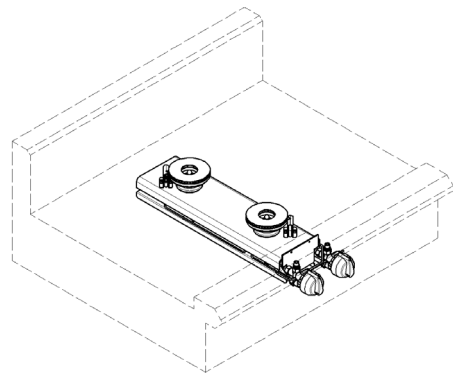

8.1 Static Range Gas Cooktop

8.1.1 Cooktop Open Burners (F Models)

ITEM	PART NO	DESCRIPTION
1	227014	POT STAND
12	227017	BURNER CAP
13	227018	BURNER BODY
14	227455	BURNER COVER PANEL STD
15	227457	REAR BURNER SUPPLY PIPE
16	017802	INLET SPIGOT 10MM
17	017804	NUT - 10mm STEEL
18	017803	OLIVE 10MM BRASS
19	227405	GAS VALVE 20S-B CW 3-8 ELBOW
20	228167	THERMOCOUPLE 320mm
21	227379	KNOB BSEAL 8MM GAS STD / F
22	227019	BURNER VENTURI
23	030245	INJECTOR 2.45mm (NAT GAS)
	030230	INJECTOR 2.30mm (UK NAT GAS)
	030150	INJECTOR 1.50mm (LPG)
	030140	INJECTOR 1.40mm (UK PROPANE)
24	227456	FRONT BURNER SUPPLY TUBE
25	227132	BURNER SUPPORT
26	228166	THERMOCOUPLE 600mm
27	227627	THERMOCOUPLE SUPPORT BRKT WA
	228710	OPEN BURNER MODULE (F) KIT

8.1.2 Cooktop Open Burners (PF Models)

ITEM	PART NO	DESCRIPTION
1	227014	POT STAND
16	017802	INLET SPIGOT 10MM
17	017804	NUT - 10mm STEEL
18	017803	OLIVE 10MM BRASS
28	227017	BURNER CAP
29	227018	BURNER BODY
30	229444	PILOT SHIELD
31	227454	BURNER COVER PANEL PF
32	229426	PILOT SUPPLY TUBE REAR
33	227403	GAS VALVE 21S CW 3-8 ELBOW
34	227378	KNOB BSEAL 8mm GAS PF
35	229424	PILOT NUT Ø4mm
36	229425	PILOT OLIVE Ø4mm
37	228167	THERMOCOUPLE 320mm
38	227019	BURNER VENTURI
39	030245	INJECTOR 2.45mm (NAT GAS)
	030230	INJECTOR 2.30mm (UK NAT GAS)
	030150	INJECTOR 1.50mm (LPG)
	030140	INJECTOR 1.40mm (UK PROPANE)
40	227456	FRONT BURNER SUPPLY TUBE
41	227132	BURNER SUPPORT
42	026134	PILOT INJECTOR SPUD Ø0.30MM (NAT)
	026136	PILOT INJECTOR SPUD Ø0.20MM (LPG)
43	229422	PILOT SUPPLY TUBE FRONT
44	229880	PILOT SIT 100 SERIES INJECTOR BASE
45	229443	PILOT INJECTOR BASE CLAMP
46	229442	PILOT BRACKET WA
47	228166	THERMOCOUPLE 600mm
	228790	OPEN BURNER MODULE (PF) KIT