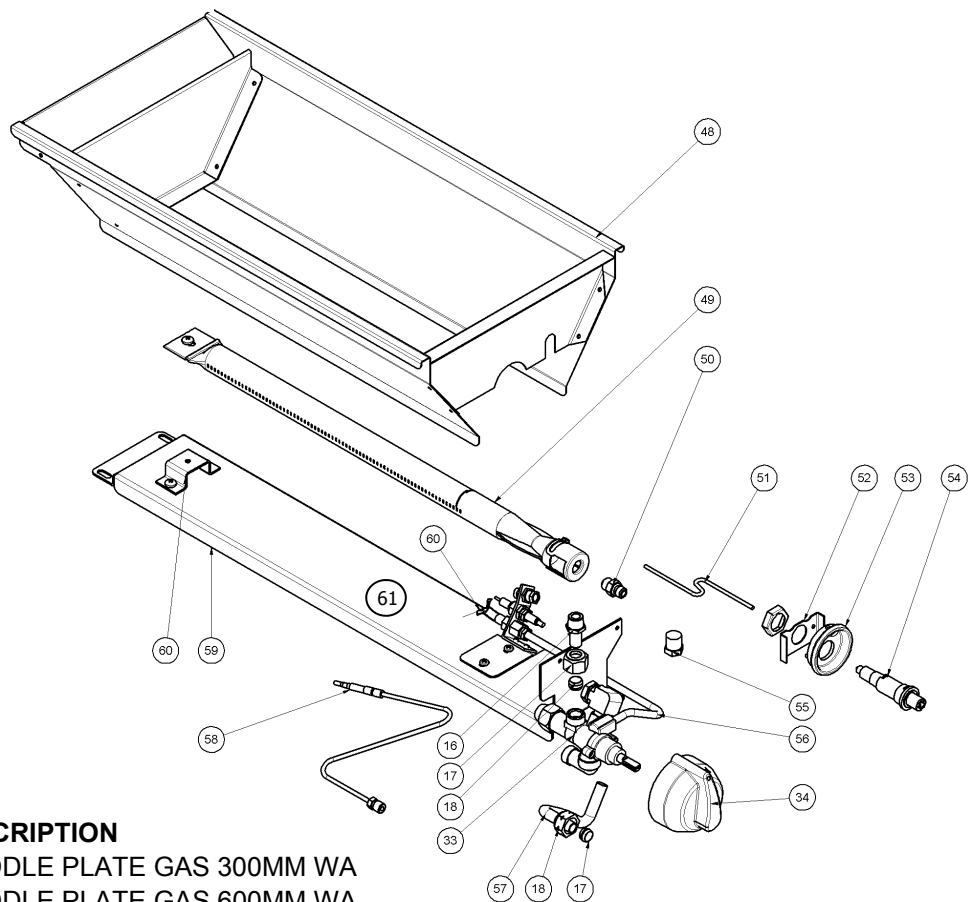

8.1.3 Cooktop Griddle Burners

ITEM	PART NO	DESCRIPTION
2	PG312	GRIDDLE PLATE GAS 300MM WA
	PG612	GRIDDLE PLATE GAS 600MM WA
	PG912	GRIDDLE PLATE GAS 900MM WA
3	228228	GREASE TRAY
16	017802	INLET SPIGOT 10MM
17	017804	NUT - 10mm STEEL
18	017803	OLIVE 10MM BRASS
33	227403	GAS VALVE 21S CW 3-8 ELBOW
34	227378	KNOB BSEAL 8mm GAS PF
35	229424	PILOT NUT Ø4mm
48	230213	GRIDDLE REFLECTOR ASSY
49	014105	GRIDDLE BURNER
50	032210	INJECTOR 2.1mm (NAT GAS)
50	032130	INJECTOR 1.3mm (LPG / PROPANE)
51	228047	HT LEAD 250mm
52	228223	PIEZO CLAMP
53	228010	PIEZO HOUSING
54	227508	PIEZO - SIT
55	011148	BRASS PLUG 3152X4
56	227594	PILOT SUPPLY TUBE
57	022686	FLEXTUBE DORMONT T6
58	019428	THERMOCOUPLE 320MM M9x1
59	227178	BURNER SUPPORT
60	227765	BURNER MOUNTING BRACKET
61	019215K	PILOT BURNER KIT
	026488	PILOT BURNER INJECTOR 0.35mm (NAT GAS)
	019217	PILOT BURNER INJECTOR 0.23mm (LPG/PROPANE)
	018744	PIEZO IGNITION ELECTRODE
	228713	GRIDDLE MODUAL KIT