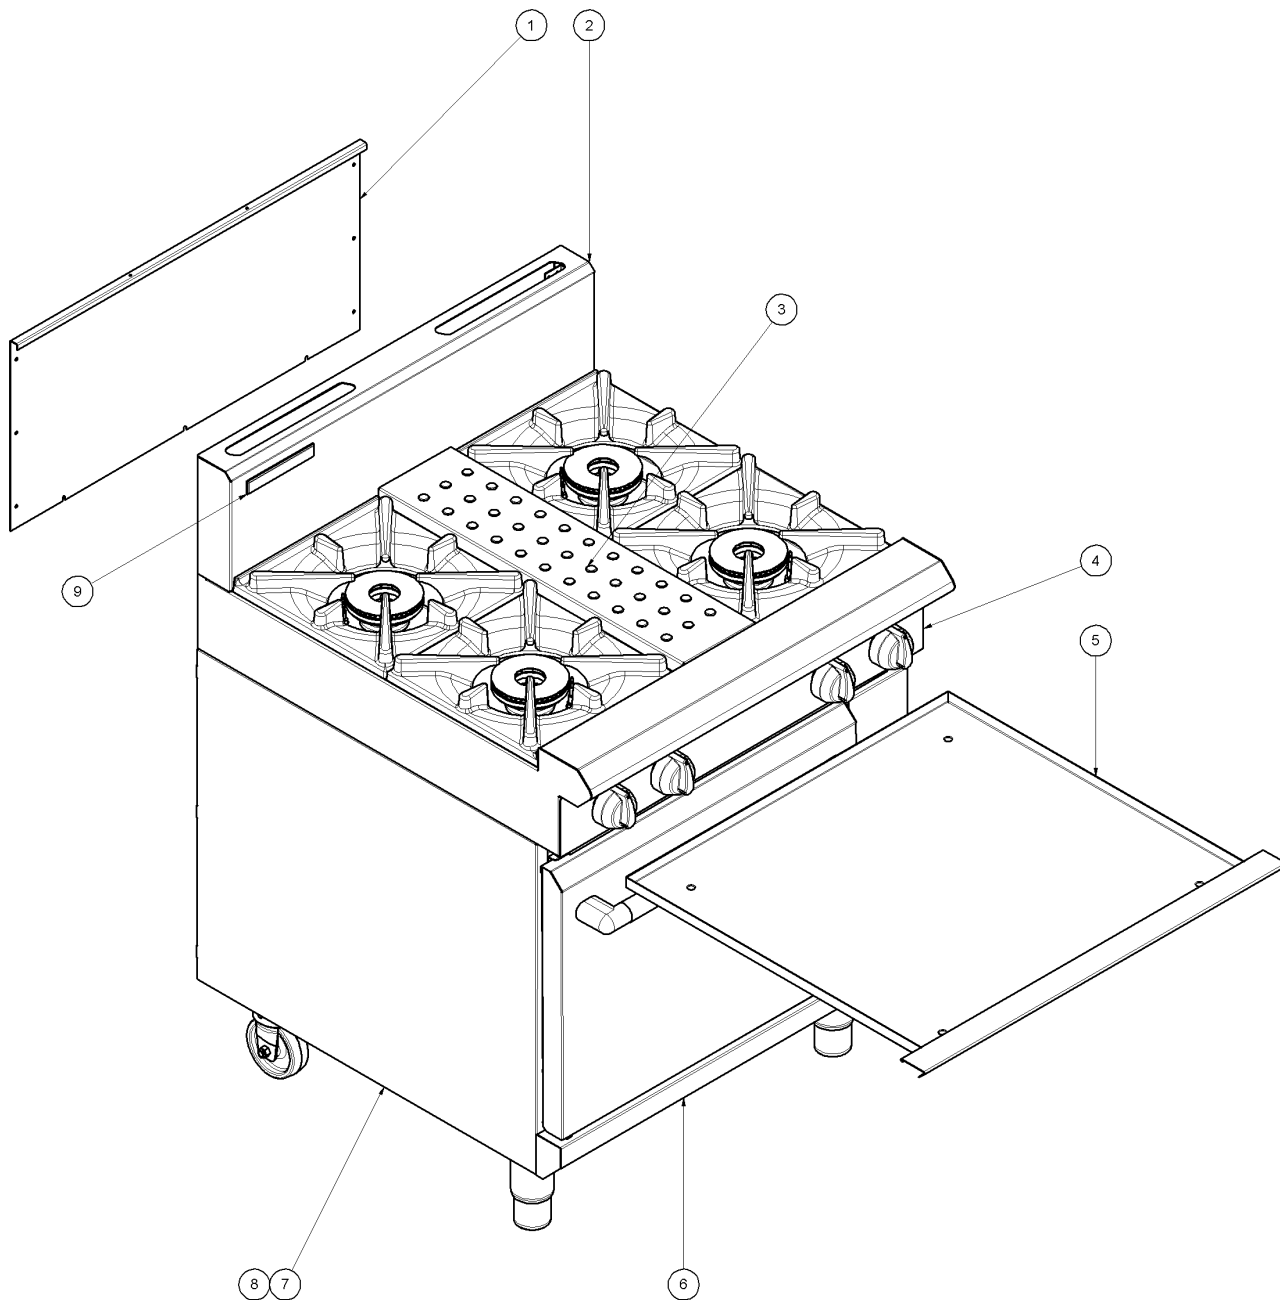

8.2.3 G504 Gas Assembly

8 Exploded Part Diagrams

ITEM	PART NO	DESCRIPTION
22	227185	POT STAND SUPPORT
23	228151	HOB - RANGE SUPPLY PIPE 600
24	227330	UNION BRASS CONICAL ½ X ¾ BSPT
25	228149	MANIFOLD 600MM RANGE
26	228501	TOP TRIM
27	228500	DOOR TOP SEAL
28	228705	GAS CONTROL PINTOSI 25 ST KIT
	230118	LOW FIRE SCREW 0.90mm (NAT GAS)
	228963	LOW FIRE SCREW 0.55mm (LPG/PROPANE)
29	228885	DOOR SIDE SEAL
30	230363	KNOB BLUESEAL 100-275C WORKED
31	228693	PHIAL GUARD
32	228850	CAPILLARY BARCKET
33	227508	PIEZO - SIT
34	228031	DOOR HINGE MOUNTING RH
35	228466	BURNER SUPPLY PIPE
36	032240	BURNER INJECTOR 2.4mm (NAT GAS)
	032140	BURNER INJECTOR 1.4mm (LPG/PROPANE)
37	228779	PILOT SUPPLY TUBE
38	229766	BASE GAS STATIC 600
39	227850	LEG 150MM X Ø63.5
40	227852	LEG PLATE
41	228024	DOOR HINGE MOUNTING LH
42	022446	OVEN BURNER
43	228353	BURNER REAR SUPPT
44	229674	REAR ROLLER ASSEMBLY
45	229671	LEG RING PLATE THREADED
46	227040	BACK PANEL
47	018691K	PILOT BURNER KIT
	026488	PILOT INJECTOR 0.35mm (NAT GAS)
	019217	PILOT INJECTOR 0.23mm (LPG/PROPANE)
48	018682	THERMOCOUPLE 1200MM
49	018744	ELECTRODE
	019407	H T CABLE
50	228349	PILOT MOUNTING BRACKET
	228531	REGULATOR (Natural Gas /LPG Gas [Propane-Convertible]3/4"BSP F/F,

8.2.4 G504 Racks

ITEM	PART NO	DESCRIPTION
51	227893	OVEN SIDE RACK RH
52	228106	OVEN RACK
53	228052	OVEN SOLE PLATE
54	227892	OVEN SIDE RACK LH

8 Exploded Part Diagrams

8.3 G505 Oven Assembly

8.3.1 G505 Main Assembly