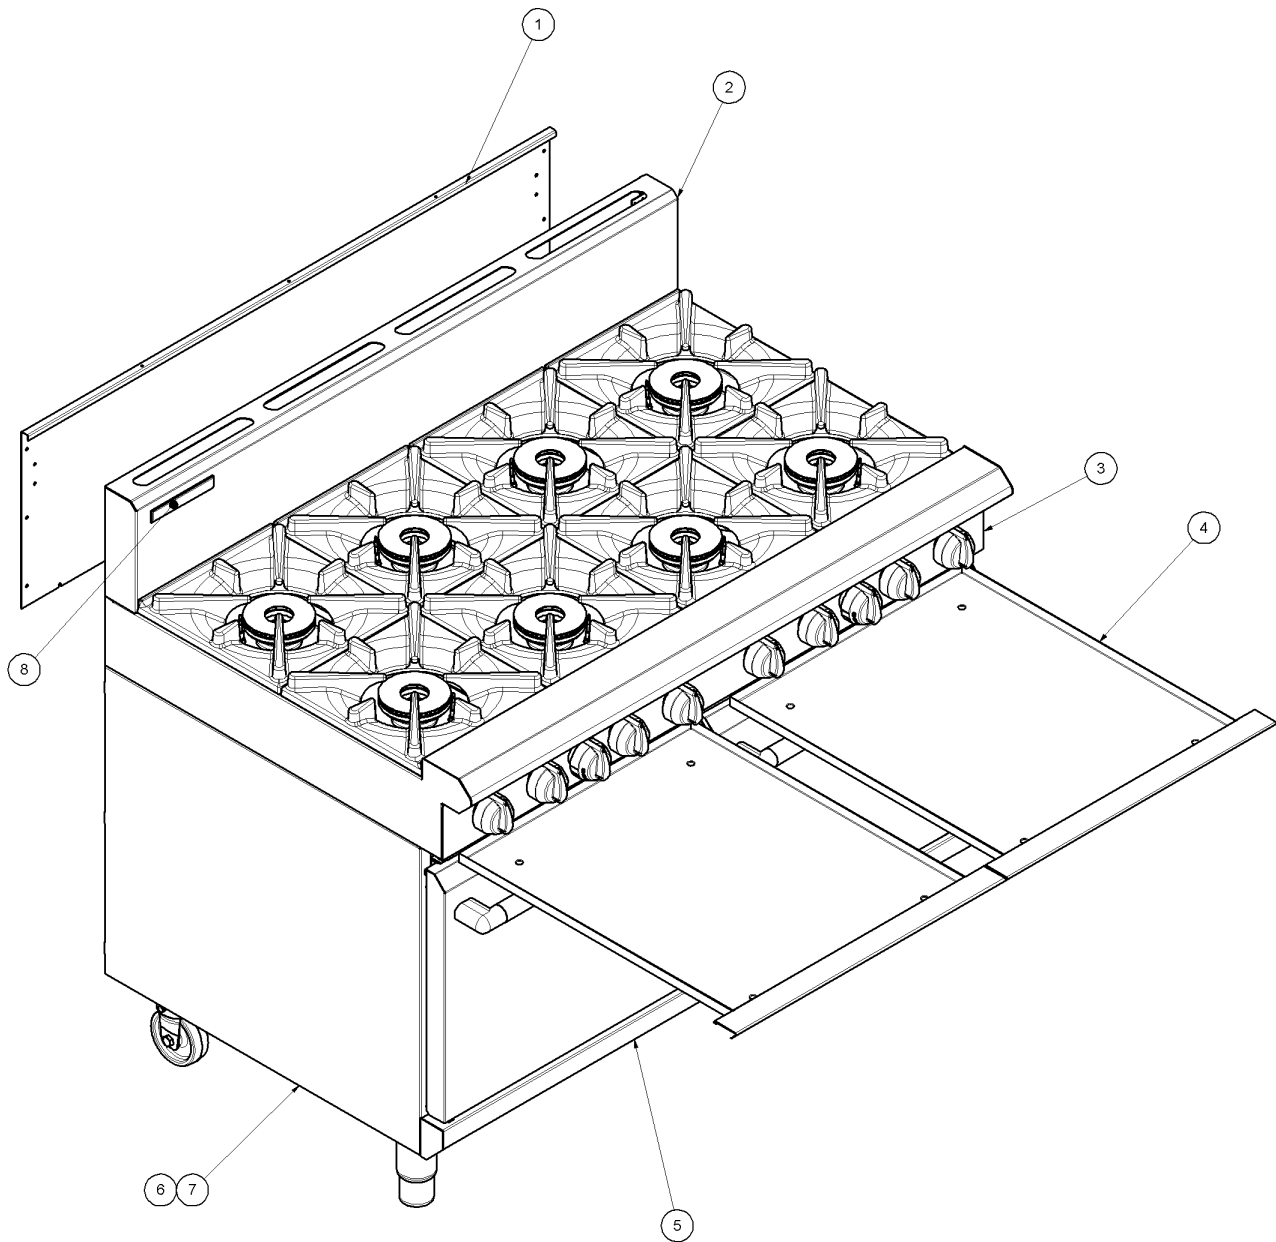

8.6 G528 Oven Assembly

8.6.1 G528 Main Assembly

ITEM	PART NO	DESCRIPTION
1	228420	BACK PANEL
2	228662	SPLASHBACK BSEAL 1200mm
3	230107	CONTROL PANEL RANGE 1200mm
4	230277	SPILL TRAY 600mm WA BSEAL
5	229894	SILL WA BSEAL DOUBLE OVEN
6	228401	SIDE PANEL RH
7	228078	SIDE PANEL LH
8	227960	BLUESEAL BADGE