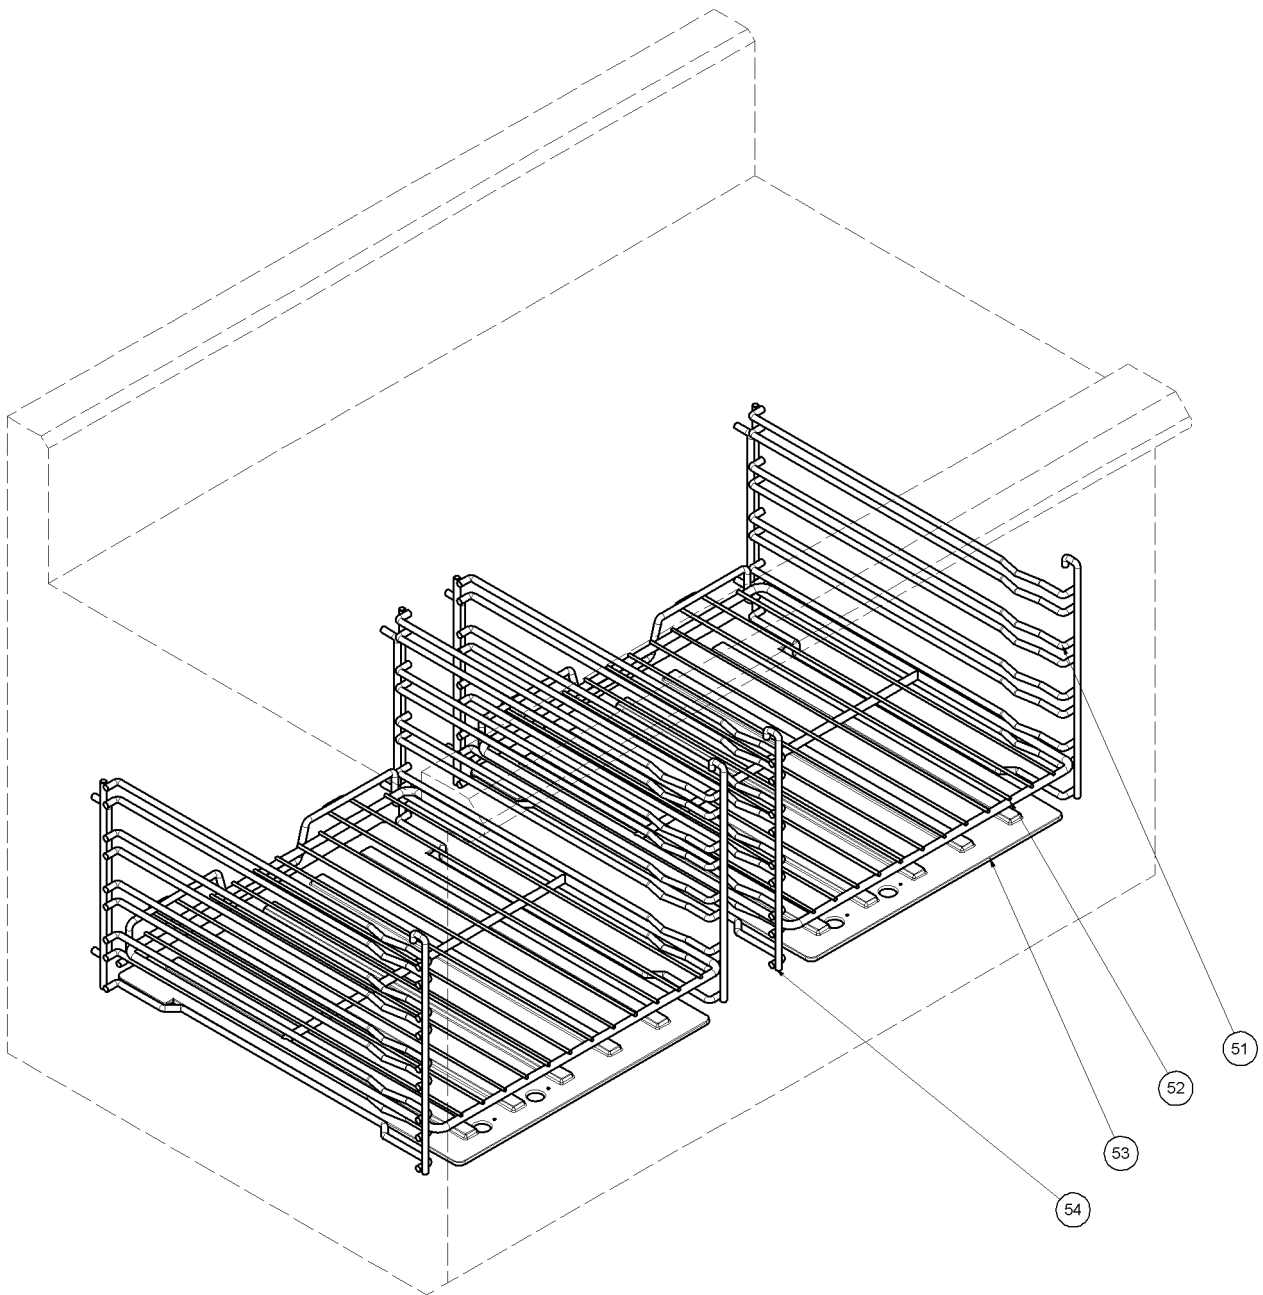

8.6.4 G528 Racks

ITEM	PART NO	DESCRIPTION
51	227893	OVEN SIDE RACK RH
52	228106	OVEN RACK
53	228052	OVEN SOLE PLATE
54	227892	OVEN SIDE RACK LH