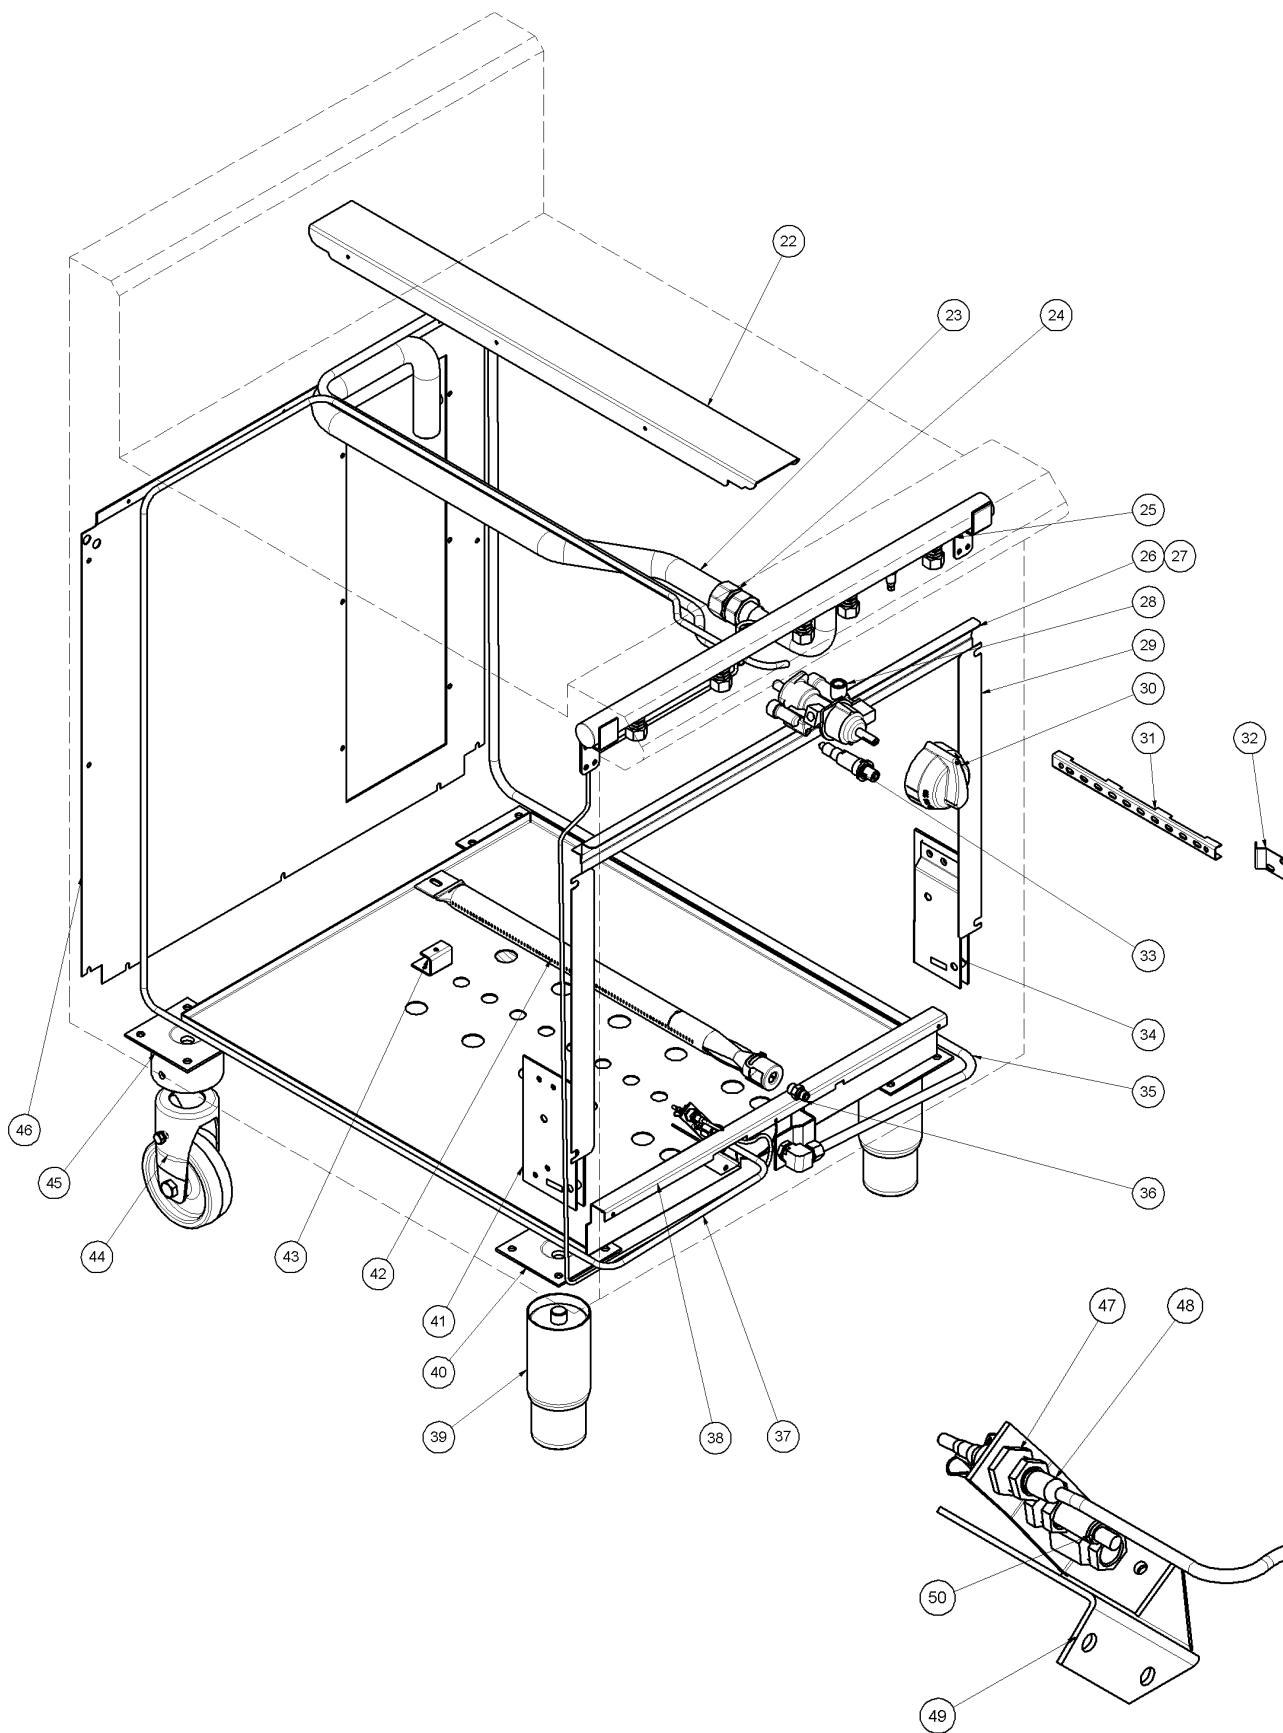

8.2.3 G504 Gas Assembly

8 Exploded Part Diagrams

ITEM	PART NO	DESCRIPTION
22	227185	POT STAND SUPPORT
23	228151	HOB - RANGE SUPPLY PIPE 600
24	227330	UNION BRASS CONICAL ½ X ¾ BSPT
25	228149	MANIFOLD 600MM RANGE
26	228501	TOP TRIM
27	228500	DOOR TOP SEAL
28	228705	GAS CONTROL PINTOSI 25 ST KIT
	230118	LOW FIRE SCREW 0.90mm (NAT GAS)
	228963	LOW FIRE SCREW 0.55mm (LPG/PROPANE)
29	228885	DOOR SIDE SEAL
30	230363	KNOB BLUESEAL 100-275C WORKED
31	228693	PHIAL GUARD
32	228850	CAPILLARY BARCKET
33	227508	PIEZO - SIT
34	228031	DOOR HINGE MOUNTING RH
35	228466	BURNER SUPPLY PIPE
36	032240	BURNER INJECTOR 2.4mm (NAT GAS)
	032140	BURNER INJECTOR 1.4mm (LPG/PROPANE)
37	228779	PILOT SUPPLY TUBE
38	229766	BASE GAS STATIC 600
39	227850	LEG 150MM X Ø63.5
40	227852	LEG PLATE
41	228024	DOOR HINGE MOUNTING LH
42	022446	OVEN BURNER
43	228353	BURNER REAR SUPPT
44	229674	REAR ROLLER ASSEMBLY
45	229671	LEG RING PLATE THREADED
46	227040	BACK PANEL
47	018691K	PILOT BURNER KIT
	026488	PILOT INJECTOR 0.35mm (NAT GAS)
	019217	PILOT INJECTOR 0.23mm (LPG/PROPANE)
48	018682	THERMOCOUPLE 1200MM
49	018744	ELECTRODE
	019407	H T CABLE
50	228349	PILOT MOUNTING BRACKET
	228531	REGULATOR (Natural Gas /LPG Gas [Propane-Convertible]3/4"BSP F/F,