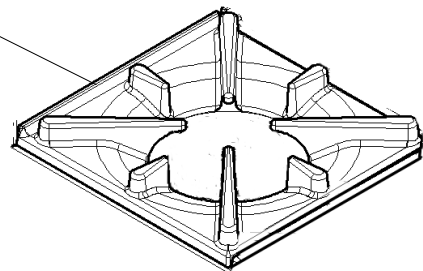

8.1 Static Range Gas Cooktop

8.1.1 Cooktop Open Burners (F Models)

ITEM	PART NO	DESCRIPTION
1	227014	POT STAND
12	227017	BURNER CAP
13	227018	BURNER BODY
14	227455	BURNER COVER PANEL STD
15	227457	REAR BURNER SUPPLY PIPE
16	017802	INLET SPIGOT 10MM
17	017804	NUT - 10mm STEEL
18	017803	OLIVE 10MM BRASS
19	227405	GAS VALVE 20S-B CW 3-8 ELBOW
20	228167	THERMOCOUPLE 320mm
21	227379	KNOB BSEAL 8MM GAS STD / F
22	227019	BURNER VENTURI
23	030245	INJECTOR 2.45mm (NAT GAS)
	030230	INJECTOR 2.30mm (UK NAT GAS)
	030150	INJECTOR 1.50mm (LPG)
	030140	INJECTOR 1.40mm (UK PROPANE)
24	227456	FRONT BURNER SUPPLY TUBE
25	227132	BURNER SUPPORT
26	228166	THERMOCOUPLE 600mm
27	227627	THERMOCOUPLE SUPPORT BRKT WA
	228710	OPEN BURNER MODULE (F) KIT