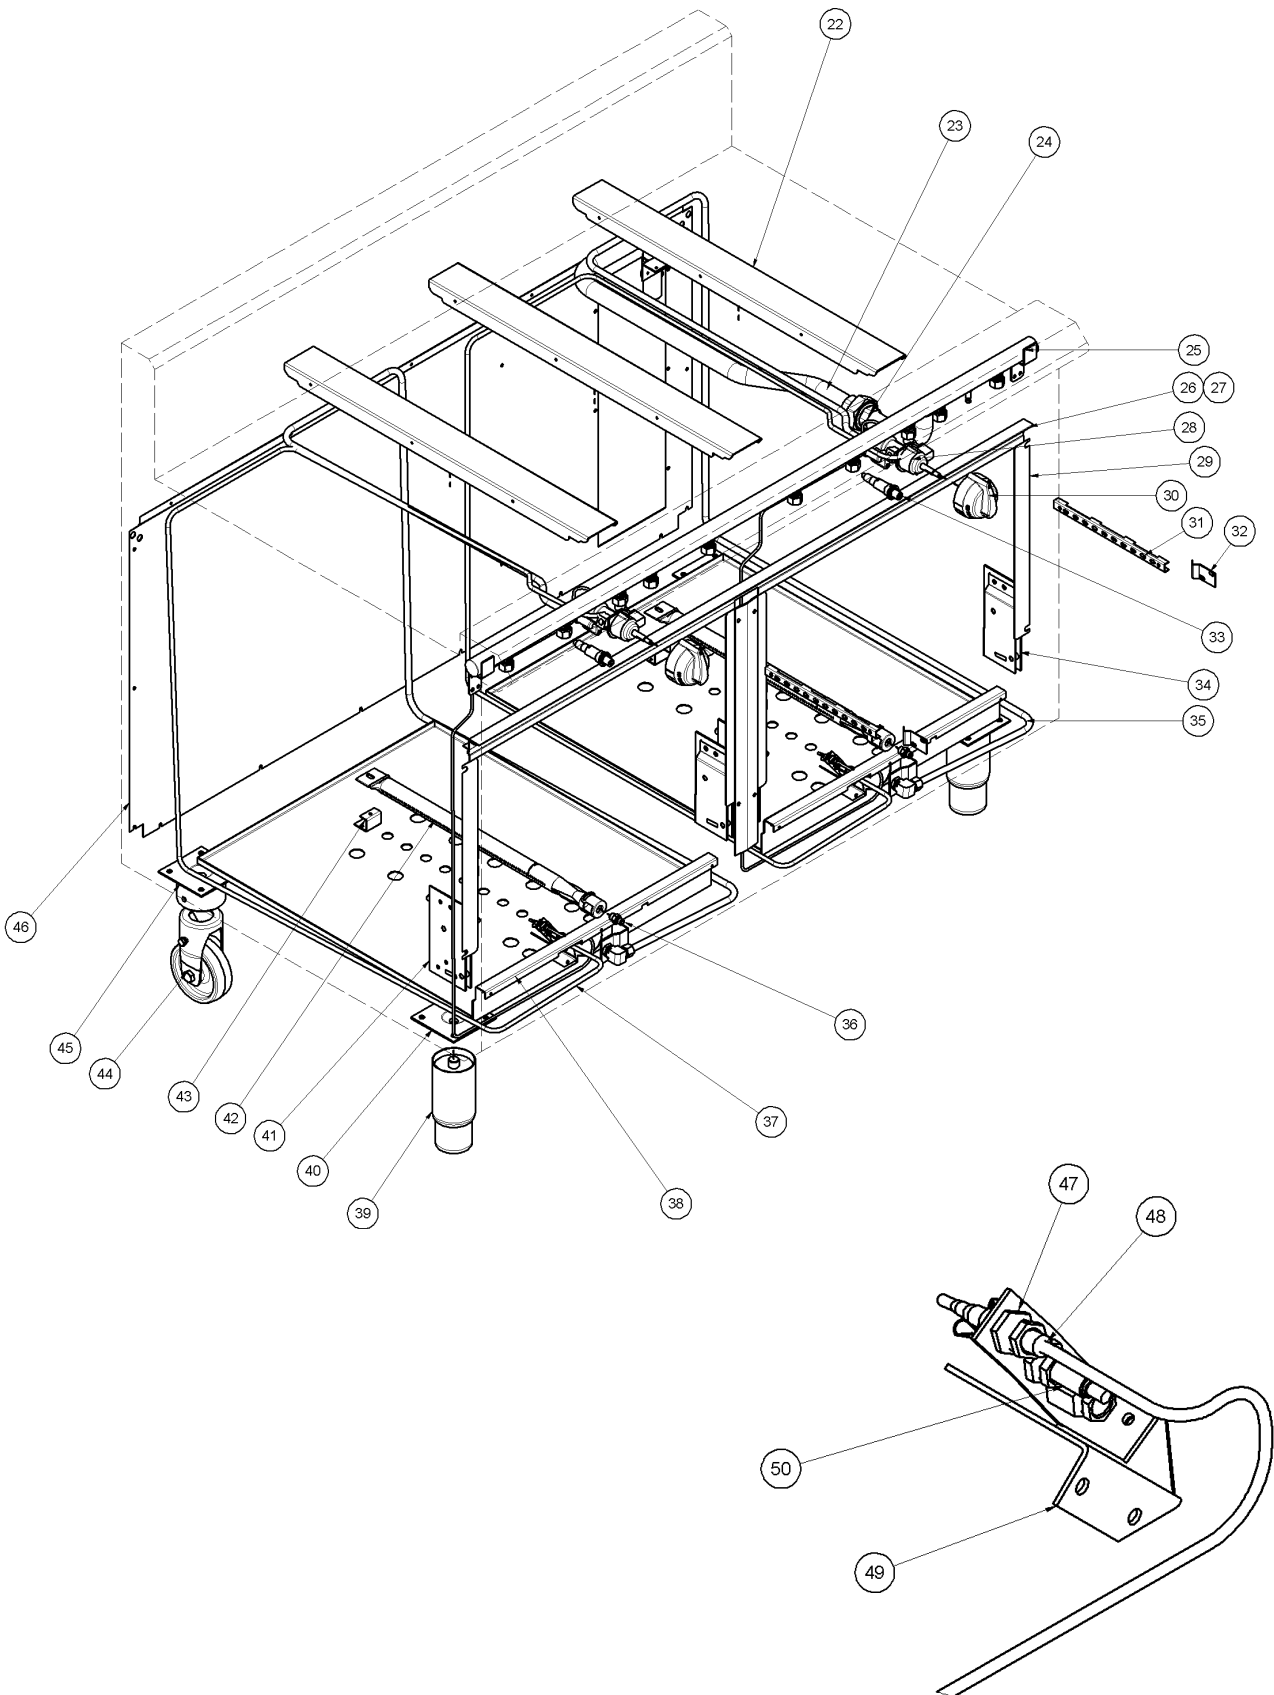

8.6.3 G528 Gas Assembly

8 Exploded Part Diagrams

ITEM	PART NO	DESCRIPTION
22	227185	POT STAND SUPPORT
23	228151	HOB - RANGE SUPPLY PIPE 600
24	227330	UNION BRASS CONICAL ½ X ¾ BSPT
25	228155	MANIFOLD 1200MM RANGE
26	228909	TOP TRIM
27	228500	DOOR TOP SEAL
28	228705	GAS CONTROL PINTOSI 25 ST KIT
	230118	LOW FIRE SCREW 0.90mm (NAT GAS)
	228963	LOW FIRE SCREW 0.55mm (LPG/PROPANE)
29	228885	DOOR SEAL SIDE DD
30	230363	KNOB BLUESEAL 100-275C WORKED
31	228693	PHIAL GUARD
32	228850	CAPILLARY BARCKET
33	227508	PIEZO - SIT
34	228031	DOOR HINGE MOUNTING RH
35	228466	BURNER SUPPLY PIPE
36	032240	BURNER INJECTOR 2.4mm (NAT GAS)
	032140	BURNER INJECTOR 1.4mm (LPG/PROPANE)
37	228779	PILOT SUPPLY TUBE
38	229766	BASE GAS STATIC 600
39	227850	LEG 150MM X Ø63.5
40	227852	LEG PLATE
41	228024	DOOR HINGE MOUNTING LH
42	024466	BURNER
43	228353	BURNER REAR SUPPORT
44	229674	REAR ROLLER ASSEMBLY
45	229671	LEG RING PLATE THREADED
46	227117	BACK PANEL
47	018691K	PILOT BURNER KIT
	026488	PILOT INJECTOR 0.35mm (NAT GAS)
	019217	PILOT INJECTOR 0.23mm (LPG/PROPANE)
48	018682	THERMOCOUPLE 1200MM
49	228957	PILOT MOUTING BRACKET
50	018744	ELECTRODE
	019407	HT CABLE
	228531	REGULATOR (Natural Gas /LPG Gas [Propane-Convertible])3/4" BSP F/F,