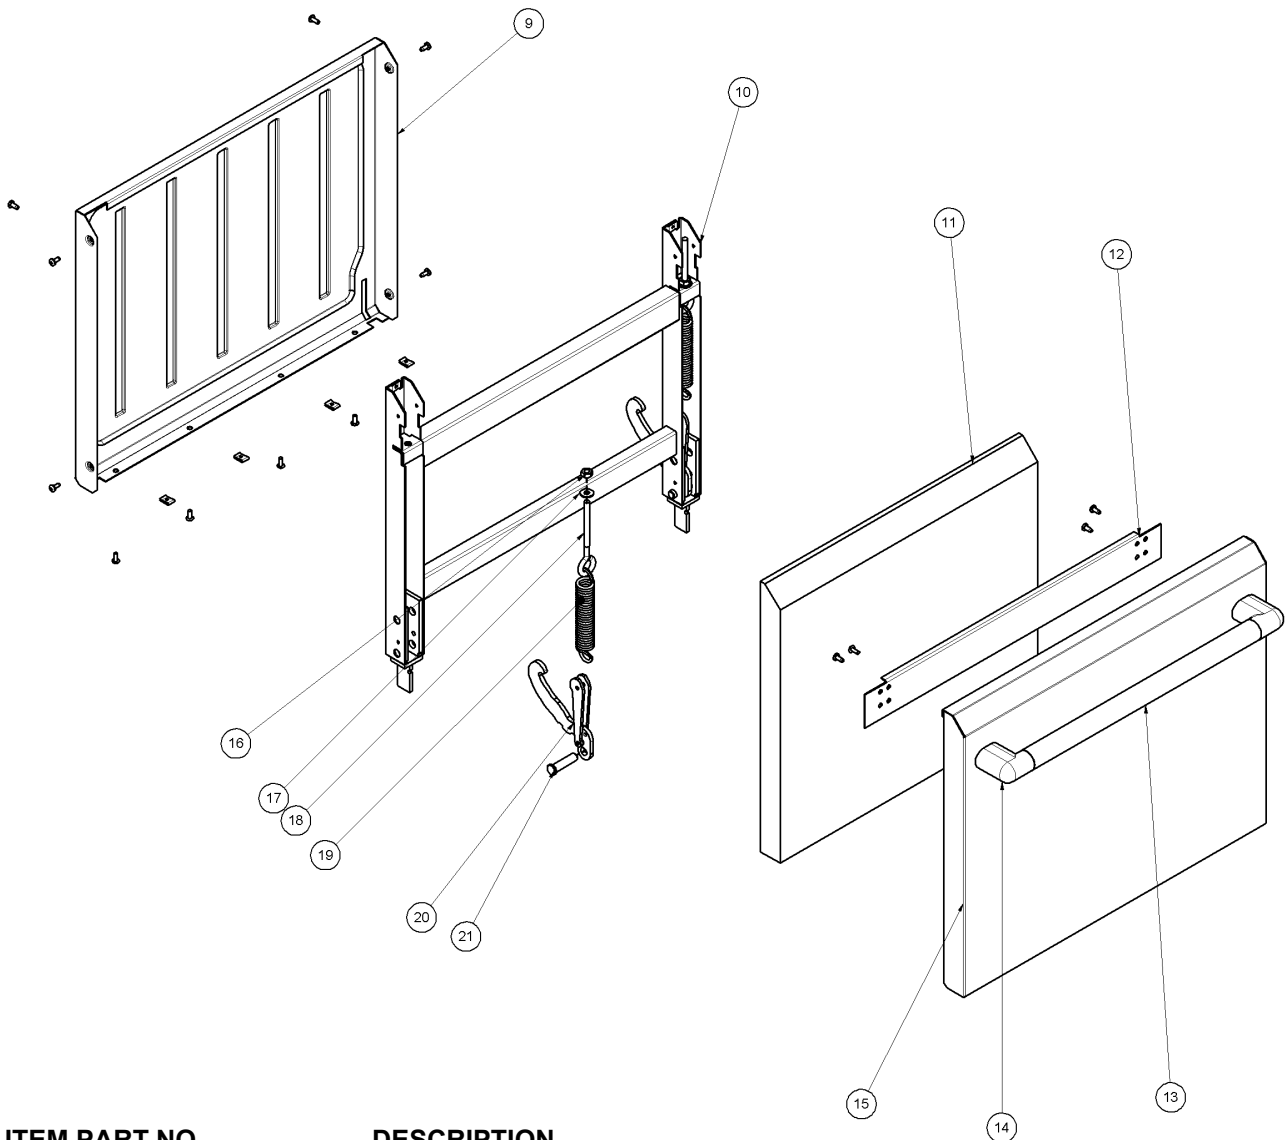

8.6.2 G528 Door Assembly

ITEM	PART NO	DESCRIPTION
9	228037	OVEN DOOR INNER (To lot No 0837999)
	232812	OVEN DOOR INNER (From lot No 0838000)
10	228032	DOOR FRAME(To lot No 0837999)
	232813	DOOR FRAME (From lot No 0838000)
11	228640	F/GLASS 505X460X38
12	228310	HANDLE STIFFENER
13	228023	DOOR HANDLE TUBE (To lot No 0837999)
	232547	DOOR HANDLE TUBE (From lot No 0838000)
14	227468	HANDLE END WALDORF
15	229886	OVEN DOOR OUTER (To lot No 0837999)
	232840	OVEN DOOR OUTER (From lot No 0838000)
16	044055	NUT M8 HEX MACHINE ZP
17	045030	WASHER 5/16X3/4 FLAT ZP
18	228481	DOOR EYEBOLT M8X125mm
19	228704	DOOR SPRING KIT (INCLUDES 2 SPRINGS)
20	232402	DOOR HINGE KIT (INCLUDES 2X ITEM 20 & 21)
21	-----	PART OF 20 ABOVE
	232819	COMPLETE DOOR ASSEMBLY 900MM