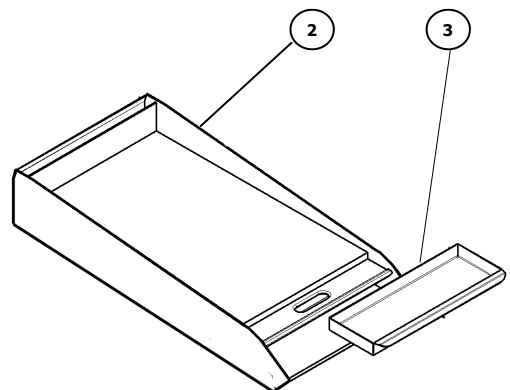

8.1.3 Cooktop Griddle Burners

ITEM	PART NO	DESCRIPTION
2	PG312	GRIDDLE PLATE GAS 300MM WA
	PG612	GRIDDLE PLATE GAS 600MM WA
	PG912	GRIDDLE PLATE GAS 900MM WA
3	228228	GREASE TRAY
16	017802	INLET SPIGOT 10MM
17	017804	NUT - 10mm STEEL
18	017803	OLIVE 10MM BRASS
33	227403	GAS VALVE 21S CW 3-8 ELBOW
34	227378	KNOB BSEAL 8mm GAS PF
35	229424	PILOT NUT Ø4mm
48	230213	GRIDDLE REFLECTOR ASSY
49	014105	GRIDDLE BURNER
50	032210	INJECTOR 2.1mm (NAT GAS)
50	032130	INJECTOR 1.3mm (LPG / PROPANE)
51	228047	HT LEAD 250mm
52	228223	PIEZO CLAMP
53	228010	PIEZO HOUSING
54	227508	PIEZO - SIT
55	011148	BRASS PLUG 3152X4
56	227594	PILOT SUPPLY TUBE
57	022686	FLEXTUBE DORMONT T6
58	019428	THERMOCOUPLE 320MM M9x1
59	227178	BURNER SUPPORT
60	227765	BURNER MOUNTING BRACKET
61	019215K	PILOT BURNER KIT
	026488	PILOT BURNER INJECTOR 0.35mm (NAT GAS)
	019217	PILOT BURNER INJECTOR 0.23mm (LPG/PROPANE)
	018744	PIEZO IGNITION ELECTRODE
	228713	GRIDDLE MODUAL KIT