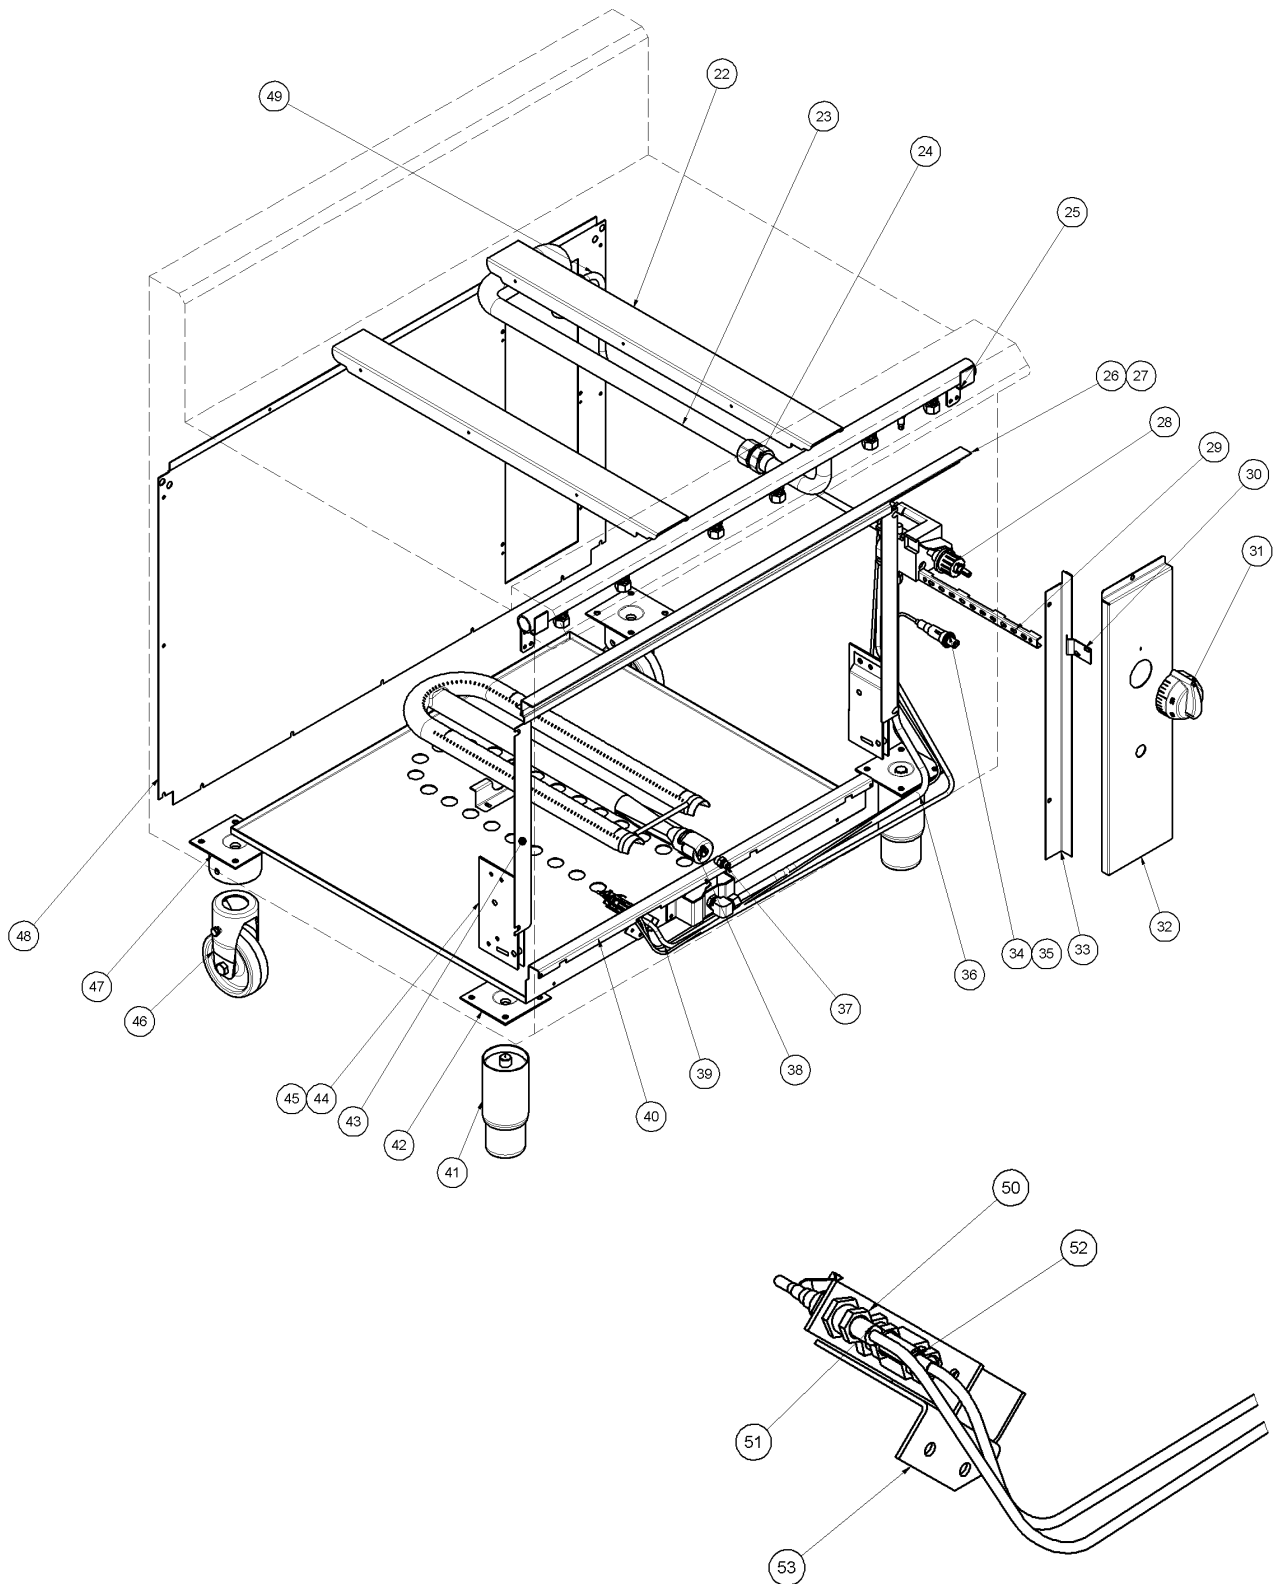

8.4. G506 Gas Assembly

ITEM	PART NO	DESCRIPTION
22	227185	POT STAND SUPPORT
23	227690	HOB - RANGE SUPPLY PIPE
24	227330	UNION BRASS CONICAL ½ X ¾ BSPT
25	227278	MANIFOLD 900MM
26	230309	TOP TRIM
27	228505	DOOR TOP SEAL
28	228703	EUROSIT 630 CONTROL KIT
	022408	LOW FIRE SCREW 1.50mm (NAT GAS)
	022407	LOW FIRE SCREW 0.95mm (LPG/PROPANE)
29	228693	PHIAL GUARD
30	228850	CAPILLARY BARCKET
31	227381	KNOB BSEAL 8MM 100-290°C
32	228246	CONTROL PANEL
33	228407	CONTROL PANEL GUIDE
34	227508	PIEZO - SIT
35	019407	HT CABLE
36	228457	BURNER SUPPLY PIPE GAS
37	032260	BURNER INJECTOR 2.6mm (NAT GAS)
	032160	BURNER INJECTOR 1.6mm (LPG/PROPANE)
38	228767	OVEN BURNER
39	228458	PILOT SUPPLY TUBE
40	229778	BASE GAS STATIC 900
41	227850	LEG 150MM X Ø63.5
42	227852	LEG PLATE
43	228885	DOOR SIDE SEAL
44	228024	DOOR HINGE MOUNTING LH
45	228031	DOOR HINGE MOUNTING RH
46	229674	REAR ROLLER ASSEMBLY
47	229671	LEG RING PLATE THREADED
48	227104	BACK PANEL
49	228456	CONTROL SUPPLY PIPE
50	018691K	PILOT BURNER KIT
	026488	PILOT INJECTOR 0.35mm (NAT GAS)
	019217	PILOT INJECTOR 0.23mm (LPG/PROPANE)
51	020253	THERMOCOUPLE 1200MM
52	018744	ELECTRODE
53	228349	PILOT MOUTING BRACKET
	228531	REGULATOR (Natural Gas /LPG Gas [Propane-Convertible])3/4" BSP F/F,