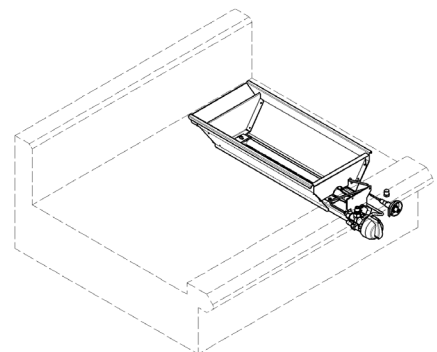

8.1.3 Cooktop Griddle Burners

ITEM	PART NO	DESCRIPTION
2	PG312	GRIDDLE PLATE GAS 300MM WA
	PG612	GRIDDLE PLATE GAS 600MM WA
	PG912	GRIDDLE PLATE GAS 900MM WA
3	228228	GREASE TRAY
16	017802	INLET SPIGOT 10MM
17	017804	NUT - 10mm STEEL
18	017803	OLIVE 10MM BRASS
33	227403	GAS VALVE 21S CW 3-8 ELBOW
34	227378	KNOB BSEAL 8mm GAS PF
35	229424	PILOT NUT Ø4mm
48	230213	GRIDDLE REFLECTOR ASSY
49	014105	GRIDDLE BURNER
50	032210	INJECTOR 2.1mm (NAT GAS)
50	032130	INJECTOR 1.3mm (LPG / PROPANE)
51	228047	HT LEAD 250mm
52	228223	PIEZO CLAMP
53	228010	PIEZO HOUSING
54	227508	PIEZO - SIT
55	011148	BRASS PLUG 3152X4
56	227594	PILOT SUPPLY TUBE
57	022686	FLEXTUBE DORMONT T6
58	019428	THERMOCOUPLE 320MM M9x1
59	227178	BURNER SUPPORT
60	227765	BURNER MOUNTING BRACKET
61	019215K	PILOT BURNER KIT
	026488	PILOT BURNER INJECTOR 0.35mm (NAT GAS)
	019217	PILOT BURNER INJECTOR 0.23mm (LPG/PROPANE)
	018744	PIEZO IGNITION ELECTRODE
	228713	GRIDDLE MODUAL KIT