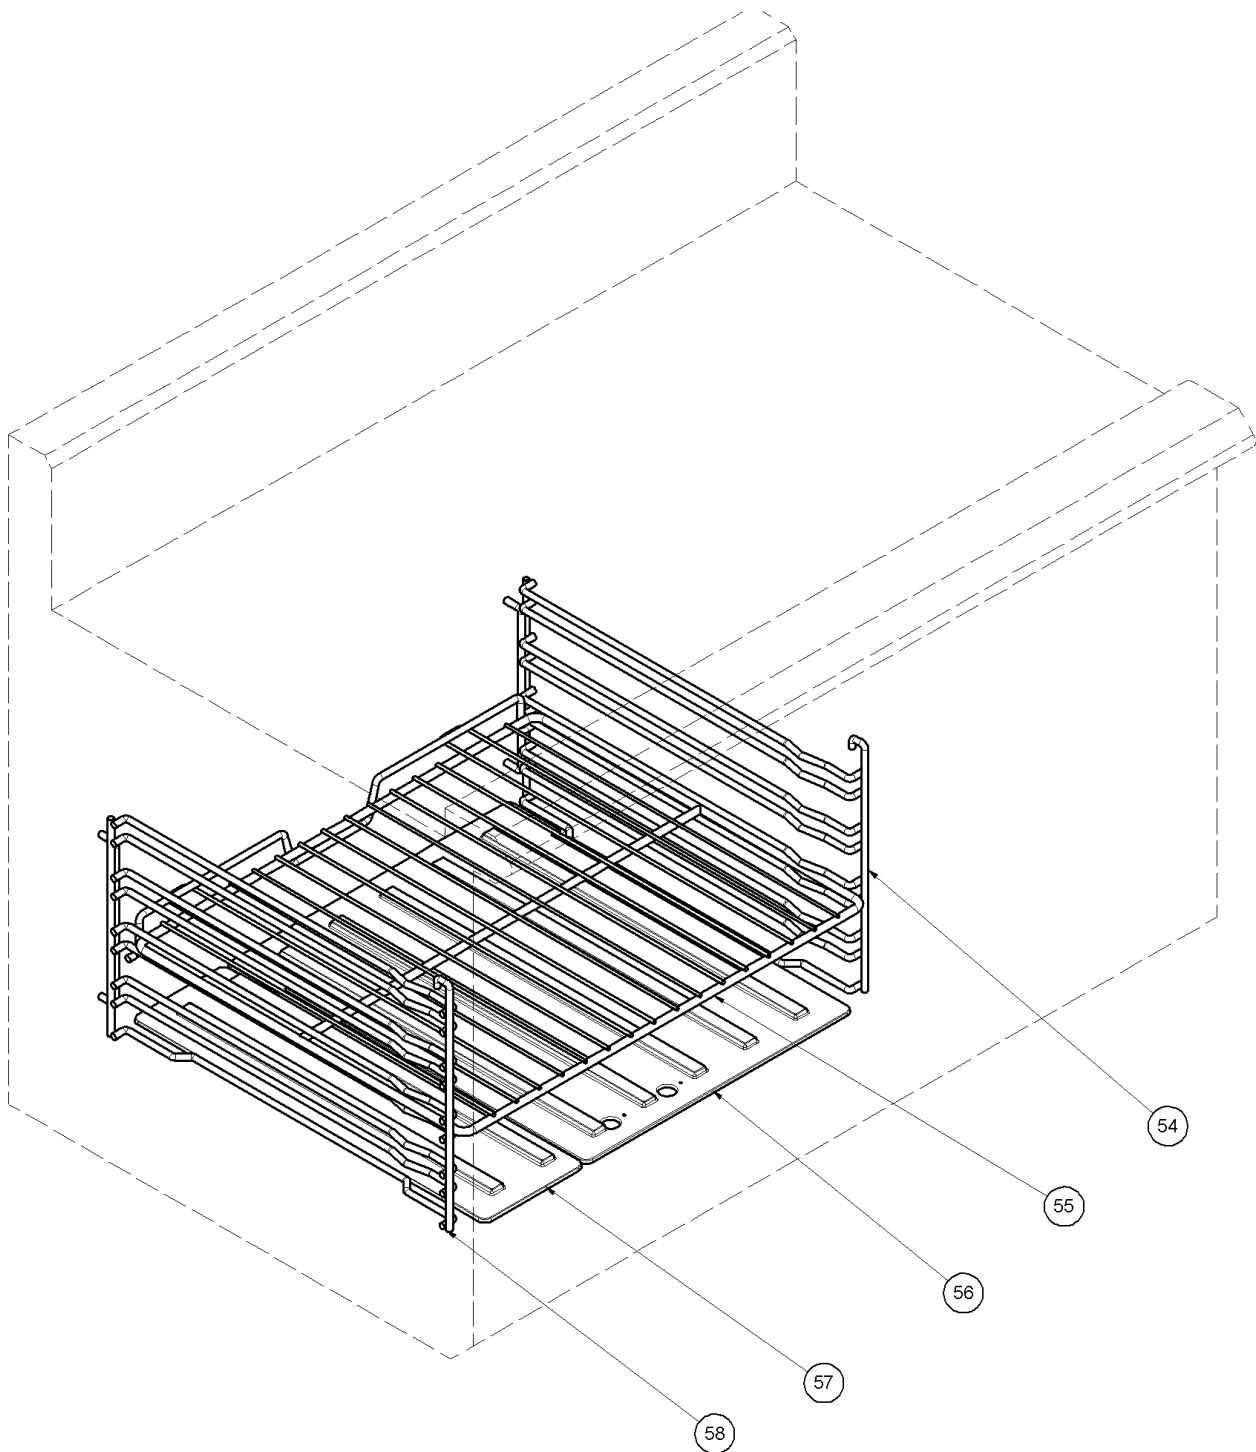

8 Exploded Part Diagrams

8.5.4 G508 Racks

ITEM	PART NO	DESCRIPTION
54	227893	OVEN SIDE RACK RH
55	227896	OVEN RACK
56	228052	OVEN SOLE PLATE
57	228054	OVEN SOLE PLATE EXTENSION
58	227892	OVEN SIDE RACK LH