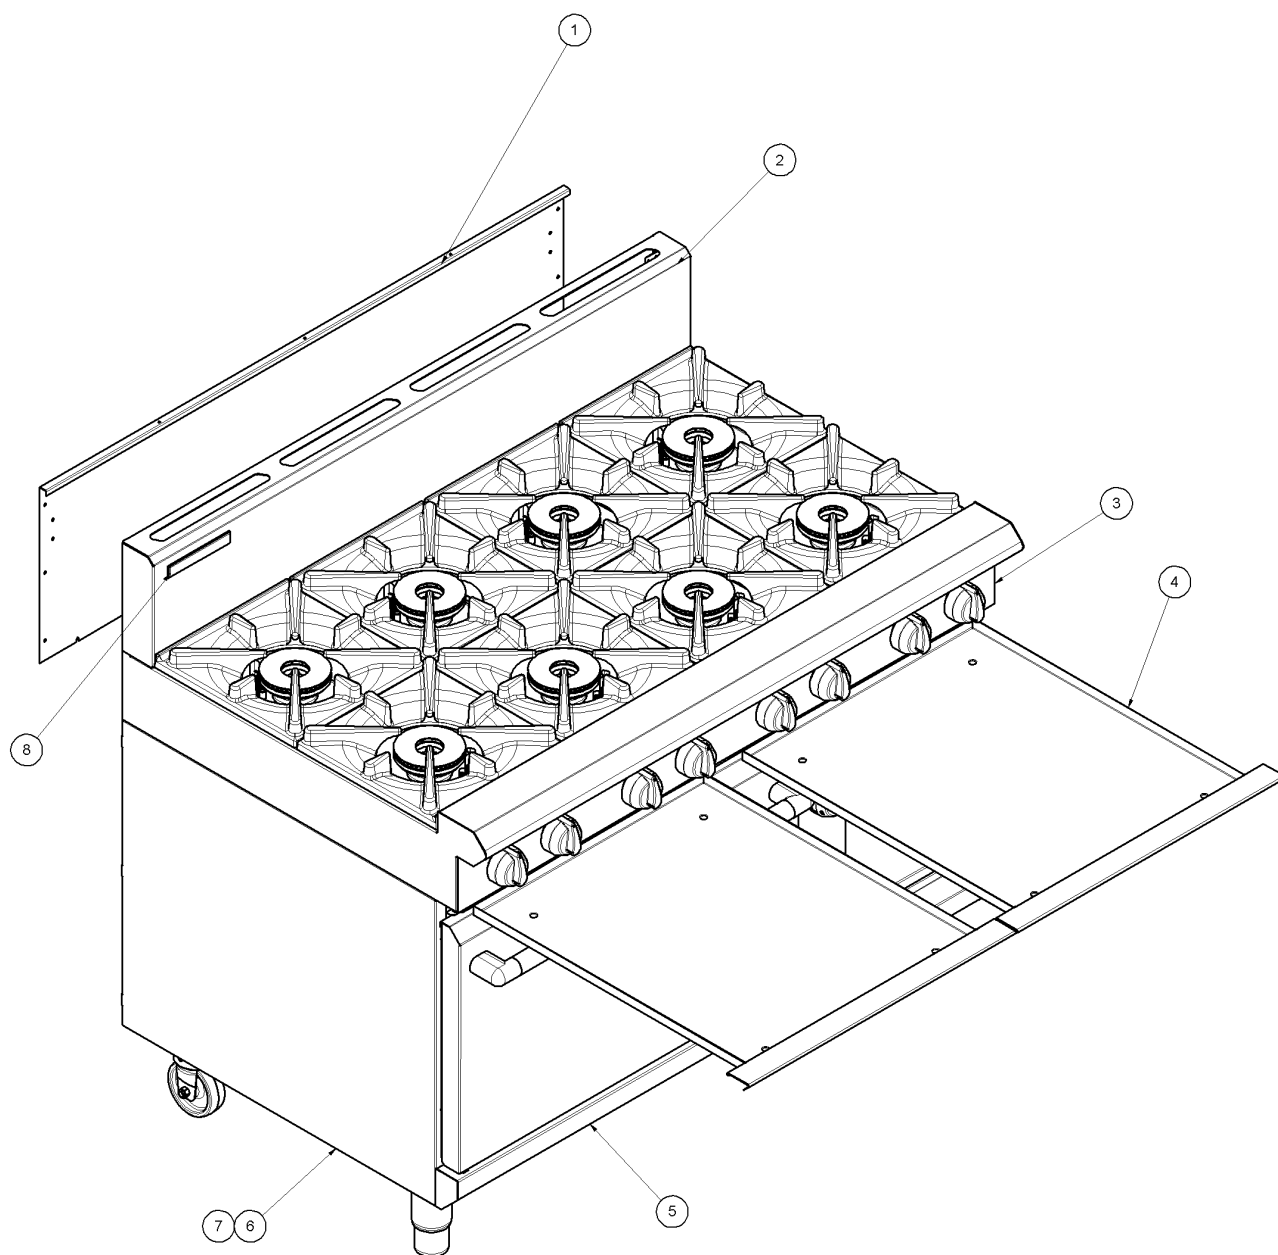

8 Exploded Part Diagrams

8.5 G508 Oven Assembly

8.5.1 G508 Main Assembly

ITEM	PART NO	DESCRIPTION
1	228420	HOB BACK PANEL
2	228662	SPLASHBACK
3	227536	CONTROL PANEL
4	230277	SPILL TRAY 600mm WA BSEAL
5	229892	SILL WA BSEAL
6	228078	SIDE PANEL LH
7	228401	SIDE PANEL RH
8	227960	BLUESEAL BADGE