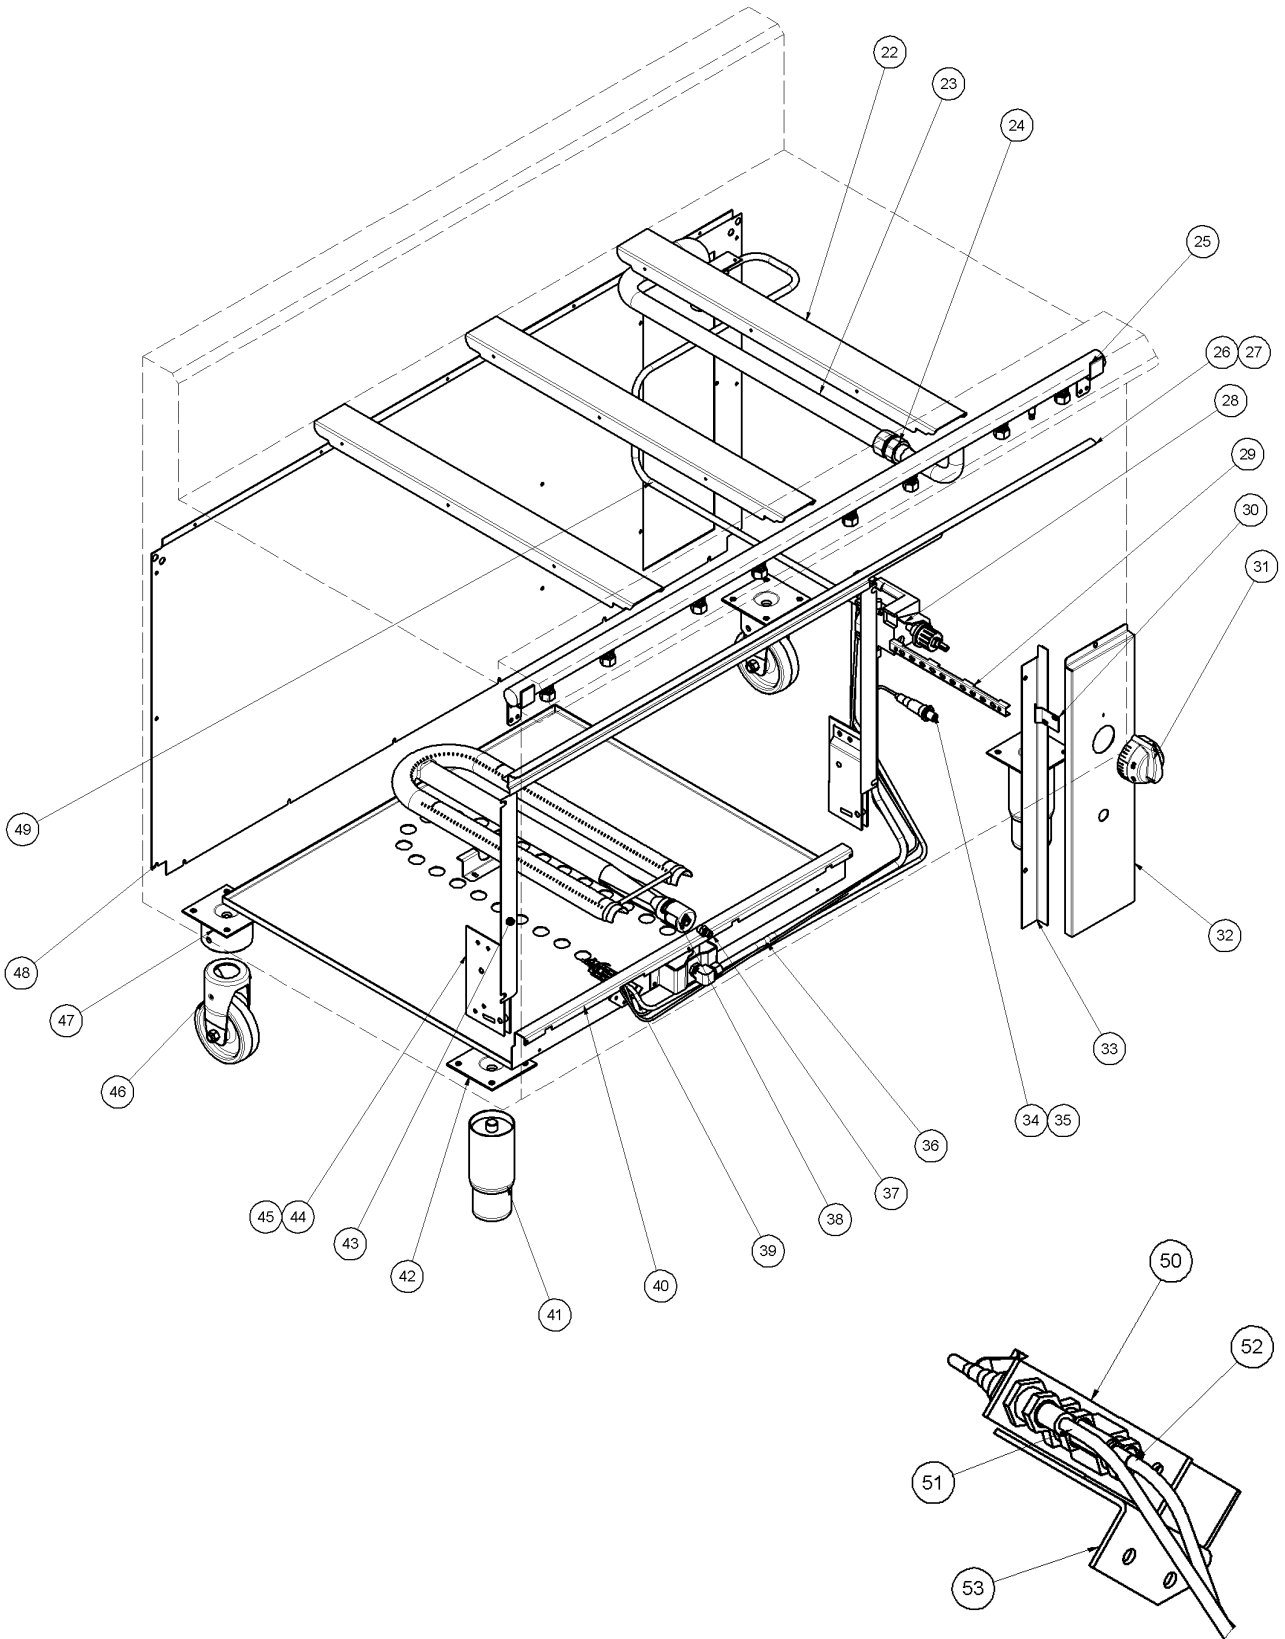

8 Exploded Part Diagrams

8.5.3 G508 Gas Assembly

ITEM	PART NO	DESCRIPTION
22	227185	POT STAND SUPPORT
23	227690	HOB - RANGE SUPPLY PIPE
24	227330	UNION BRASS CONICAL ½ X ¾ BSPT
25	227279	MANIFOLD
26	228534	TOP TRIM
27	228505	DOOR TOP SEAL WLDF
28	228703	EUROSIT 630 CONTROL KIT
	022408	LOW FIRE SCREW 1.50mm (NAT GAS)
	022407	LOW FIRE SCREW 0.95mm (LPG/PROPANE)
29	228693	PHIAL GUARD
30	228850	CAPILLARY BRACKET
31	227381	KNOB BSEAL 8MM 100-290°C
32	228246	CONTROL PANEL
33	228407	CONTROL PANEL GUIDE
34	019407	HT CABLE
35	227508	PIEZO - SIT
36	228457	BURNER SUPPLY PIPE
37	032260	BURNER INJECTOR 2.6 mm (NAT GAS)
	032160	BURNER INJECTOR 1.6mm (LPG/PROPANE)
38	228767	OVEN BURNER
39	228458	PILOT SUPPLY TUBE
40	229778	BASE GAS STATIC 900mm
41	227850	LEG 150MM X Ø63.5
42	227852	LEG PLATE
43	228885	DOOR SEAL SIDE DD
44	228024	DOOR HINGE MOUNTING LH
45	228031	DOOR HINGE MOUNTING RH
46	229671	LEG RING PLATE THREADED
47	229674	REAR ROLLER
48	227117	BACK PANEL
49	228876	CONTROL SUPPLY PIPE
50	018691K	PILOT BURNER KIT
	026488	PILOT INJECTOR 0.35mm (NAT GAS)
	019217	PILOT INJECTOR 0.23mm (LPG/PROPANE)
51	020253	THERMOCOUPLEmm 1200MM
52	018744	ELECTRODE
53	228349	PILOT MOUTING BRACKET
	228531	REGULATOR (Natural Gas /LPG Gas [Propane-Convertible]3/4”BSP F/F,