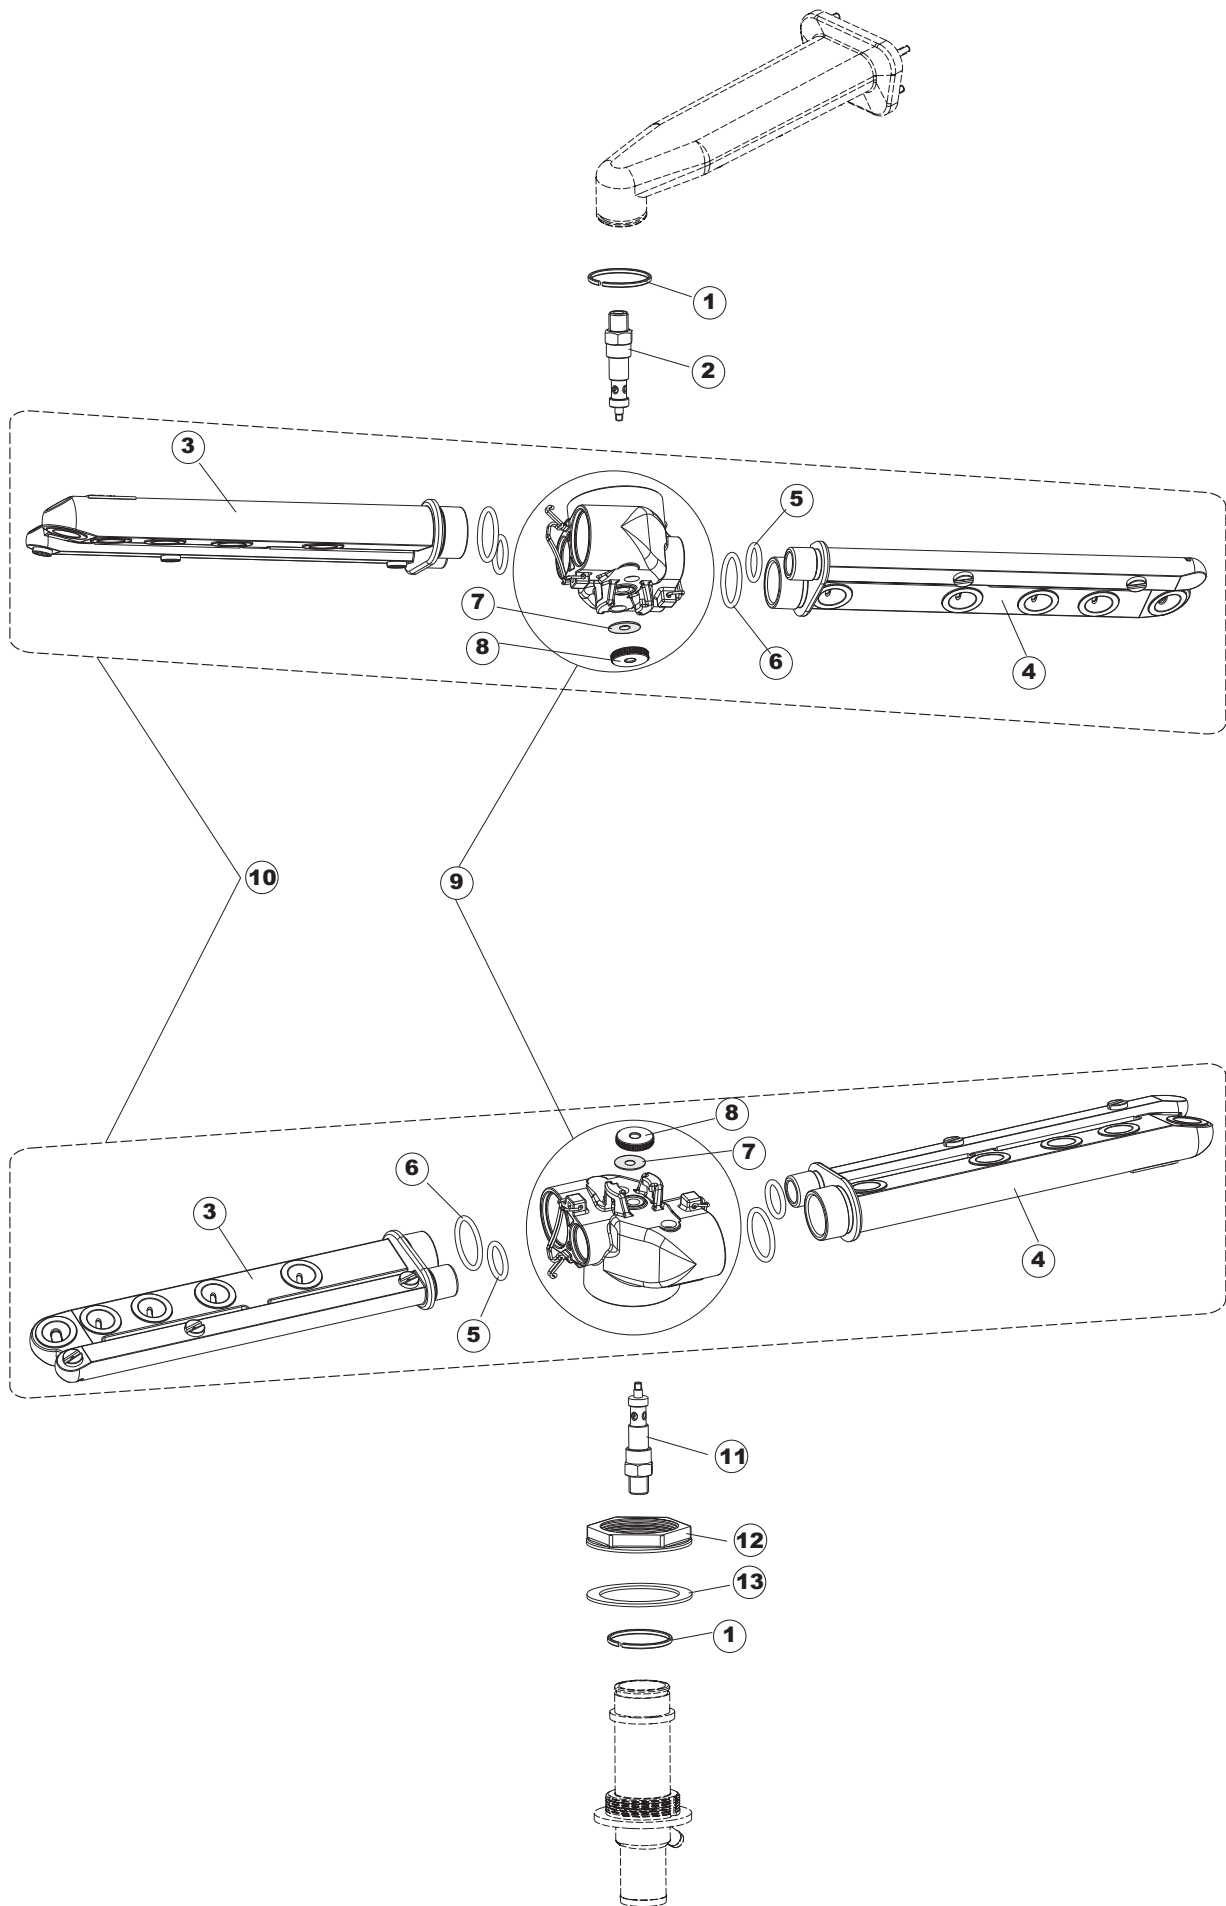

Page	Ref	Part Code	Description
7	1	MH100087	SPLIT RING – PLASTIC
7	2	MH100088	SPINDLE FOR WASH / RINSE ARM
7	3	MH101378	WASH / RINSE ARM – 7 JETS
7	4	MH101379	WASH / RINSE ARM – 6 JETS
7	5	MH100050	O-RING – RINSE ARM
7	6	MH100046	O-RING 24x2.5mm dia.
7	7	MH103441	GASKET
7	8	MH100048	THUMB NUT
7	9	MH100530	CENTRE BOSS – WASH / RINSE ARM
7	10	MH101380	WASH / RINSE ARM ASSEMBLY
7	11	MH103940	WASH / RINSE ARM SPINDLE
7	12	MH103941	RING NUT – WASH / RINSE SUPPORT COLUMN
7	13	MH103942	GASKET - WASH / RINSE SUPPORT COLUMN