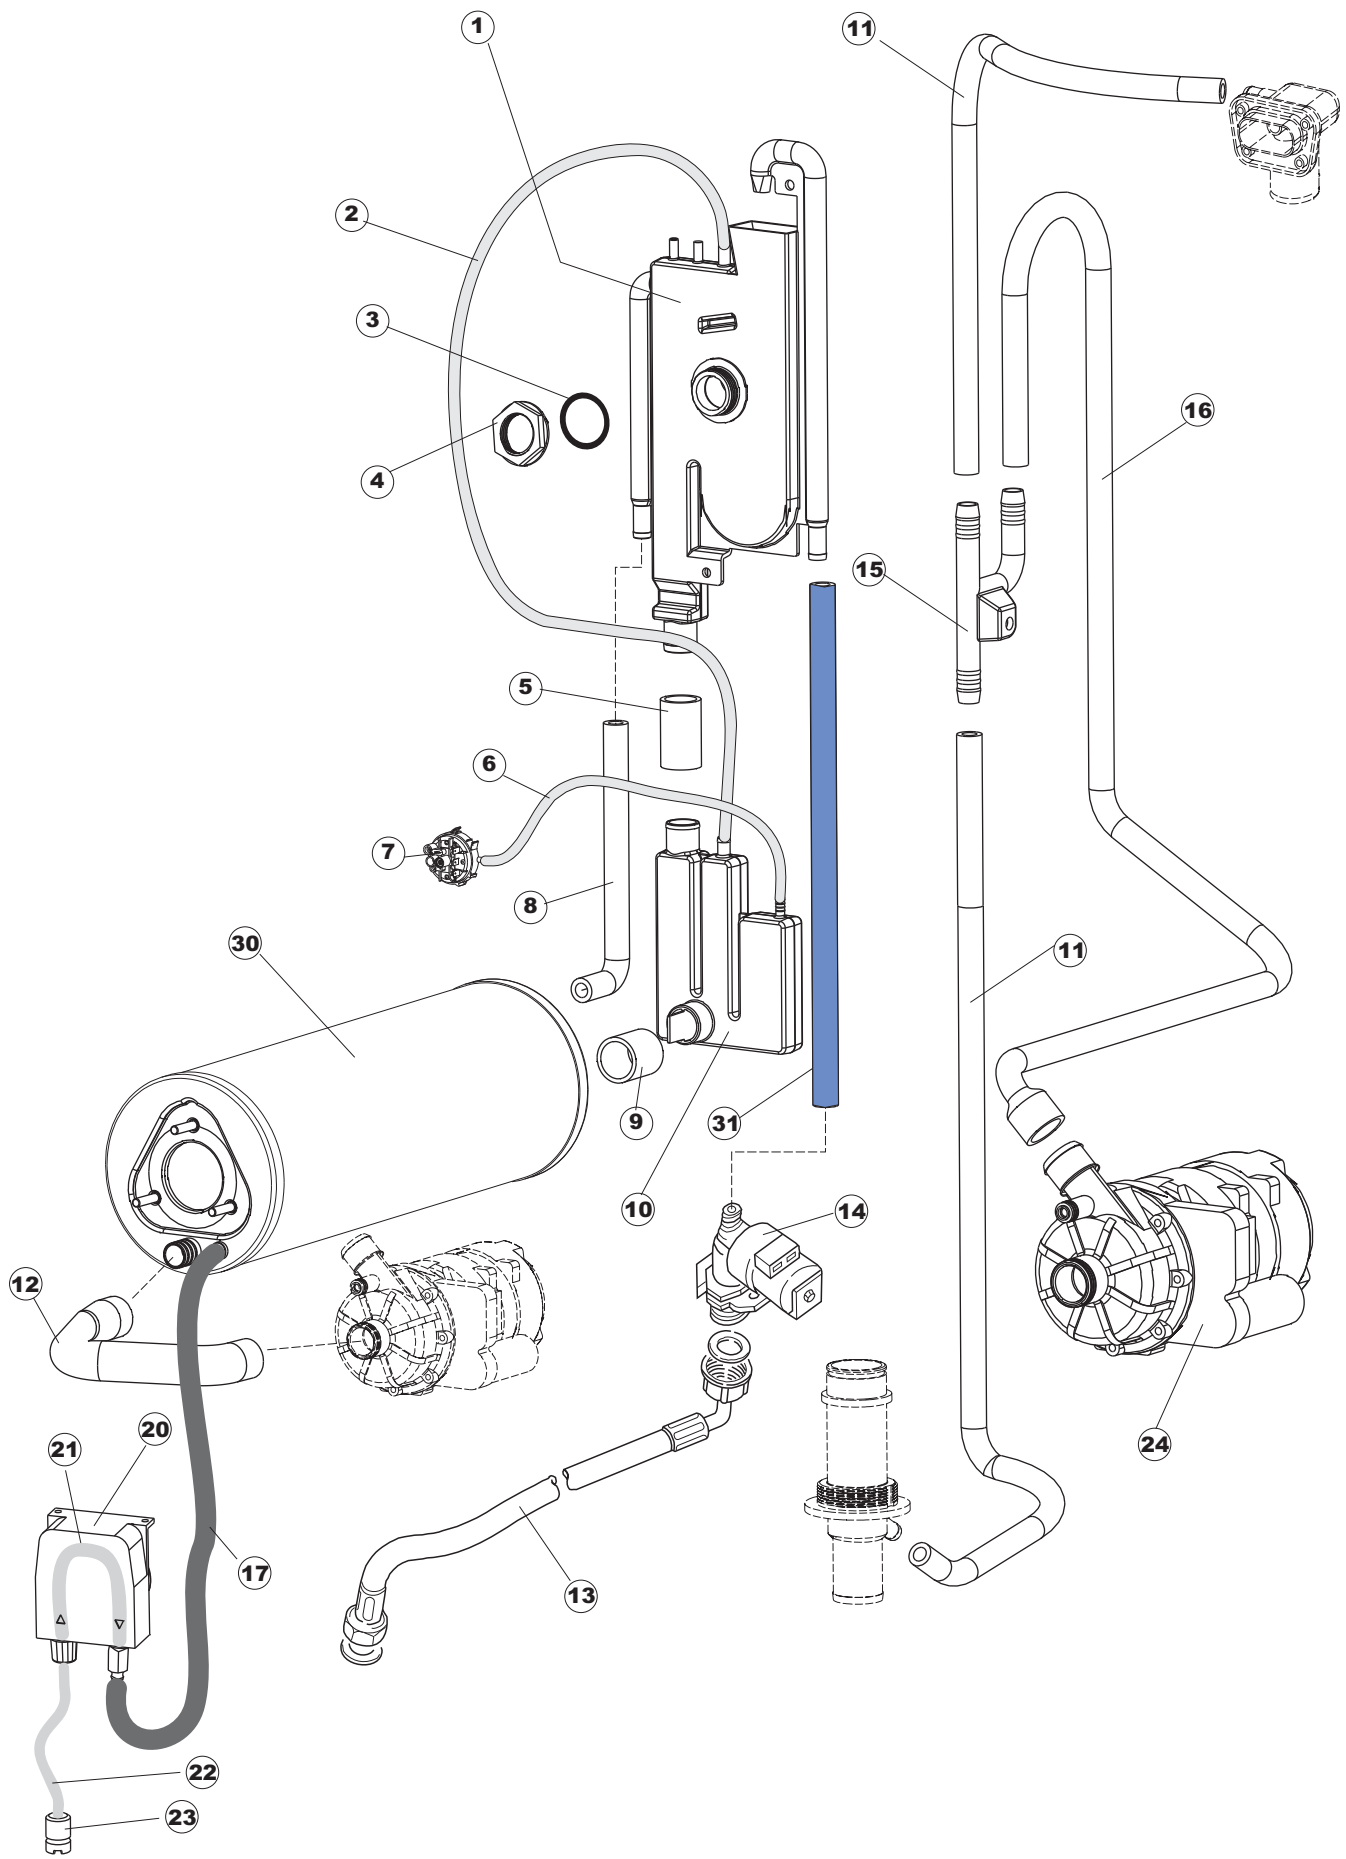

Page	Ref	Part Code	Description
5	1	MH103998	AIR GAP- PLASTIC
5	2	MH102695	TUBE 6x9mm (per Mtr)
5	3	MH103996	GASKET – RUBBER
5	4	MH103995	NUT – PLASTIC
5	5	MH101122	RUBBER HOSE 20x30mm (Per Mtr)
5	6	MH100353	TUBE 4x7mm FOR PRESSURE SWITCH (per Mtr)
5	7	MH100602	PRESSURE SWITCH 110 / 60
5	8	MH100583	RUBBER HOSE 12x19.5mm (Per Mtr)
5	9	MH103991	RUBBER TUBE
5	10	MH103990	BOILER PRESSURE CHAMBER
5	11	MH100500	PRESSURE TUBE 10x17mm
5	12	MH103989	ASPIRATION HOSE
5	13	MH101390	INLET TUBE
5	14	MH100380	SOLENOID VALVE SINGLE STRAIGHT 11.5mm
5	15	MH100584	CONNECTOR 3 WAY – RINSE
5	16	MH101128	OUTLET HOSE for BOOSTER PUMP
5	17	MH104388	FEED TUBE 5x11mm – RINSE AID BOILER
5	20	MH103986	RINSE AID PUMP - PEERISTALTIC
5	21	MH104643	INTERNAL RINSE AID SQUEEZE TUBE 5x10mm
5	22	MH100745	TUBE 4x6mm PVC BLUE (1Mtr Pkt.)
5	23	MH104325	BOTTLE WEIGHT & FILTER
5	24	MH103992	BOOSTER PUMP 2Kw 230V c/w CAPACITOR
5	30	MH103983	BOILER
5	31	MH102166	TUBE WRAS APPROVED (per Mtr.)