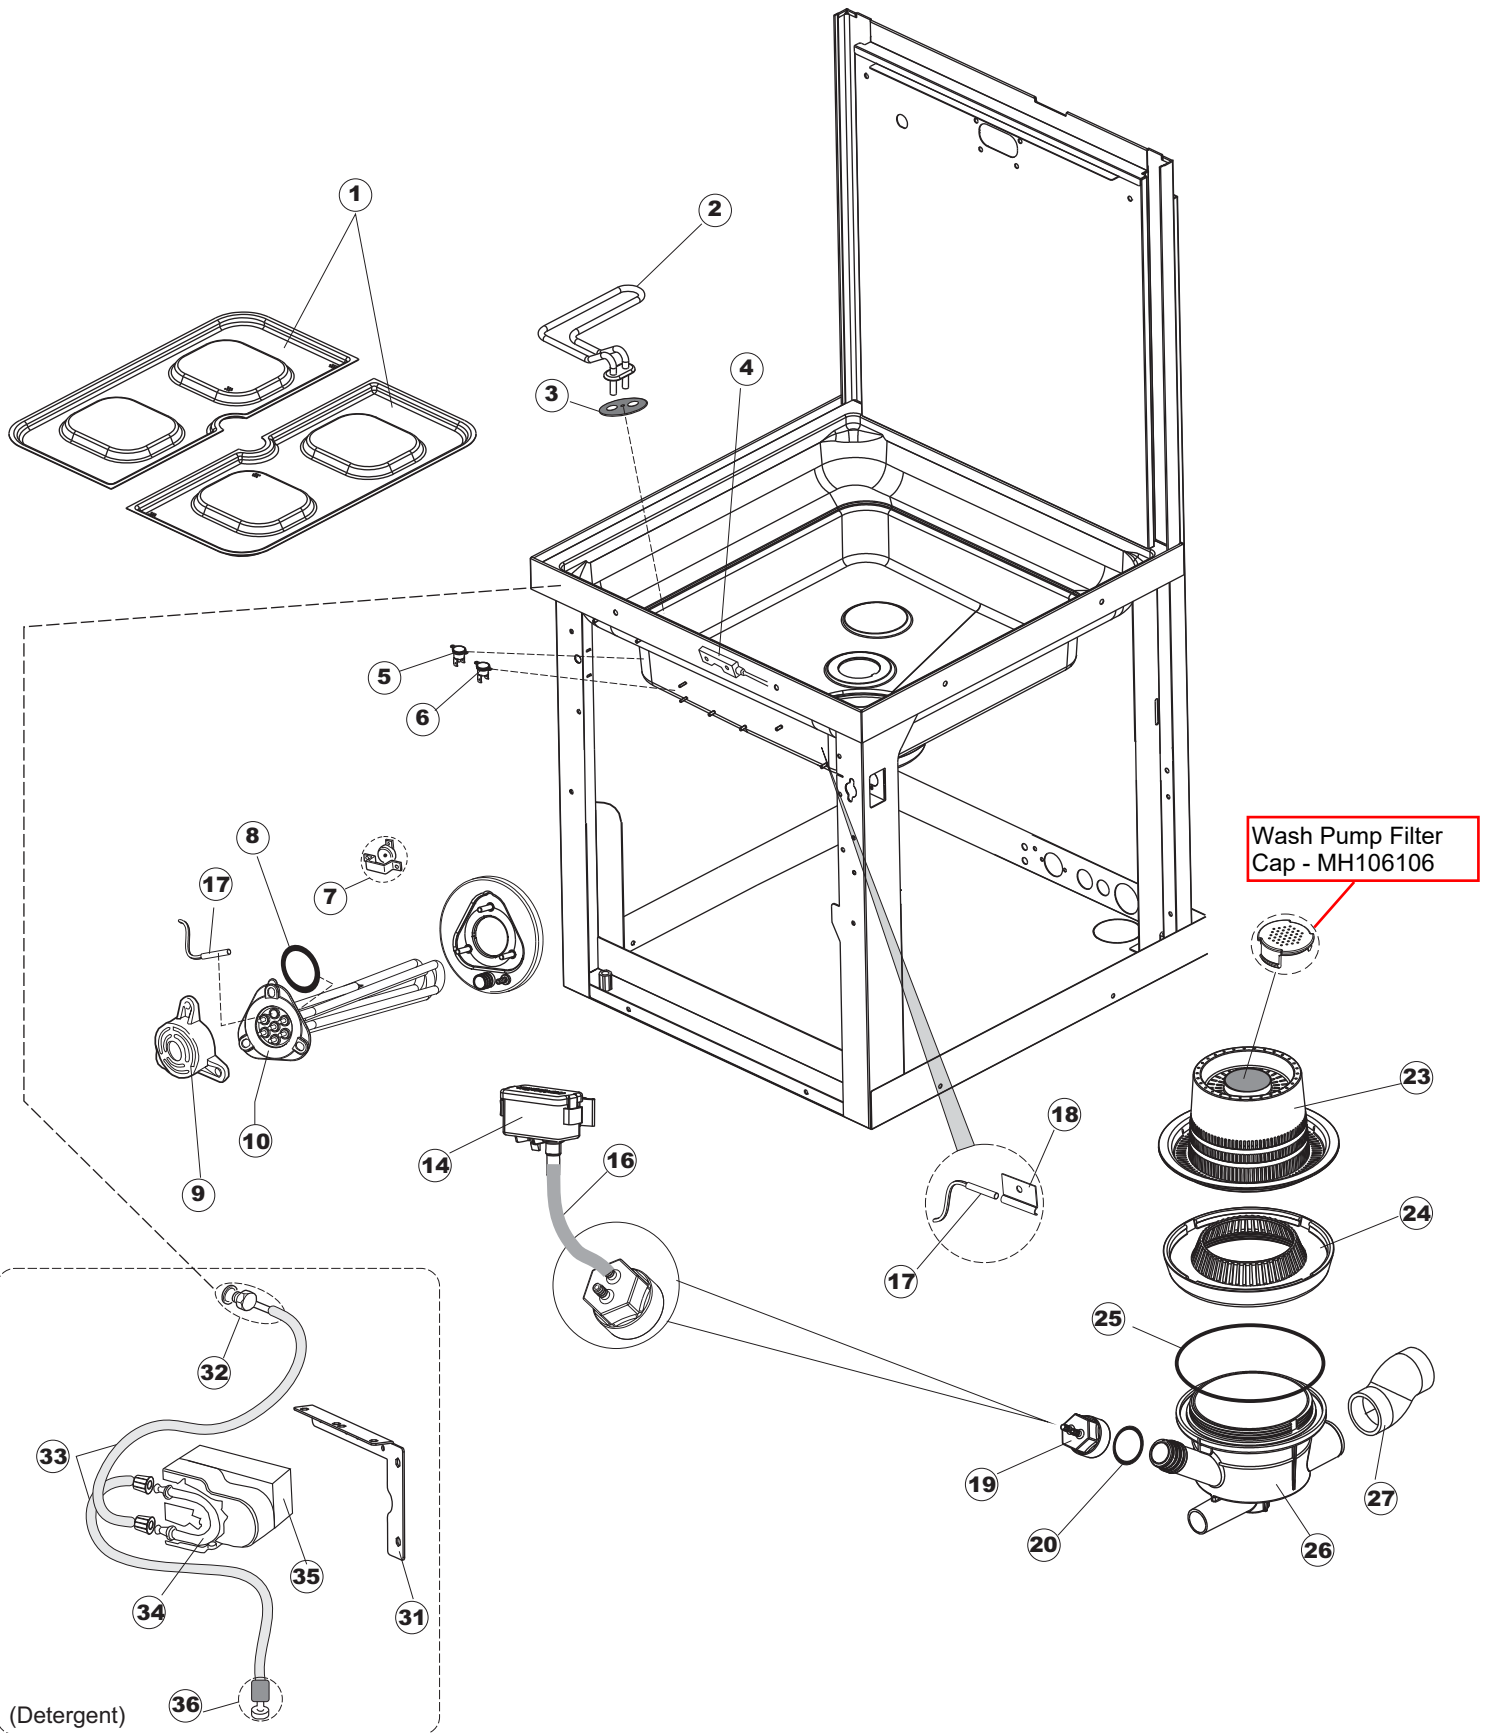

Page	Ref	Part Code	Description
1	1	MH101376	COMPLETE HOOD
1	5	MH101077	MAGNET FOR MICROSWITCH
1	6	MH103814	GUIDE FOR HOOD HANDLE
1	7	MH100626	GUIDE FOR HOOD – NYLON
1	9	MH100433	HOOD GUIDE(SOLD INDIVIDUALLY)
1	10	MH103815	REAR PANEL – TOP PLATE
1	11	MH100556	REAR PANEL
1	12	MH100557	SPRING MOUNTING PLATE
1	13	MH100558	HANDLE PROTECTION
1	14	MH100562	BEARING FOR HOOD HANDLE
1	15	MH100571	SPRING for HOOD
1	16	MH100570	SPRING ADJUSTMENT HOOK
1	17	MH100569	BACK STRIP
1	18	MH100563	BUFFER
1	19	MH100561	HANDLE FOR HOOD
1	20	MH100564	RACK CARRIER
1	21	MH100565	ADHESIVE PAD
1	22	MH100560	SIDE PANEL L/H
1	23	MH100568	SIDE PANEL R/H
1	24	MH104644	FRONT PANEL
1	25	MH100566	ADJUSTABLE FOOT
1	26	MH100567	FRONT STRIP

Page	Ref	Part Code	Description
3	1	MH104593	SCRAP TRAY FILTER
3	2	MH104431	ELEMENT 2.1Kw 230V – WASH TANK c/w GASKET
3	3	MH100370	GASKET FOR WASH TANK ELEMENT
3	4	MH100377	DOOR SWITCH
3	5	MH100601	SAFETY THERMOSTAT 95°C – RINSE TANK
3	6	MH103821	CONTACT THERMOSTAT 90°C
3	7	MH100601	SAFETY THERMOSTAT 95°C – BOILER
3	8	MH100599	GASKET FOR RINSE ELEMENT
3	9	MH101070	ELEMENT COVER
3	10	MH103646	ELEMENT 6Kw 230V c/w GASKET – BOILER
3	14	MH104606	ELECTRONIC PRESSURE SWITCH
3	16	MH100353	TUBE 4x7mm (per Mtr) – FOR PRESSURE SWITCH
3	17	MH103715	TEMPERATURE PROBE WASH / RINSE CYCLE
3	18	MH101316	FIXING PLATE
3	19	MH103954	CONNECTION NUT FOR AIR BOX
3	20	MH103909	O-RING
3	23	MH103984	FILTER ASSEMBLY
3	24	MH103918	RING NUT BODY – INLET & DRAIN
3	25	MH103919	O-RING
3	26	MH103920	ASPIRATION & DRAIN BODY
3	27	MH103926	ASPIRATION HOSE
3	31	MH101360	BRACKET
3	32	MH104266	DETERGENT ELBOW M12 – METAL
3	33	MH101089	TUBE 4x6mm CLEAR (per Mtr)
3	34	MH104642	INTERNAL DETERGENT SQUEEZE TUBE 6x10mm
3	35	MH103979	DETERGENT PUMP 3 L/H
3	36	MH104325	BOTTLE WEIGHT & FILTER
3	37	MH105002	COMPLETE SCRAP TRAY KIT