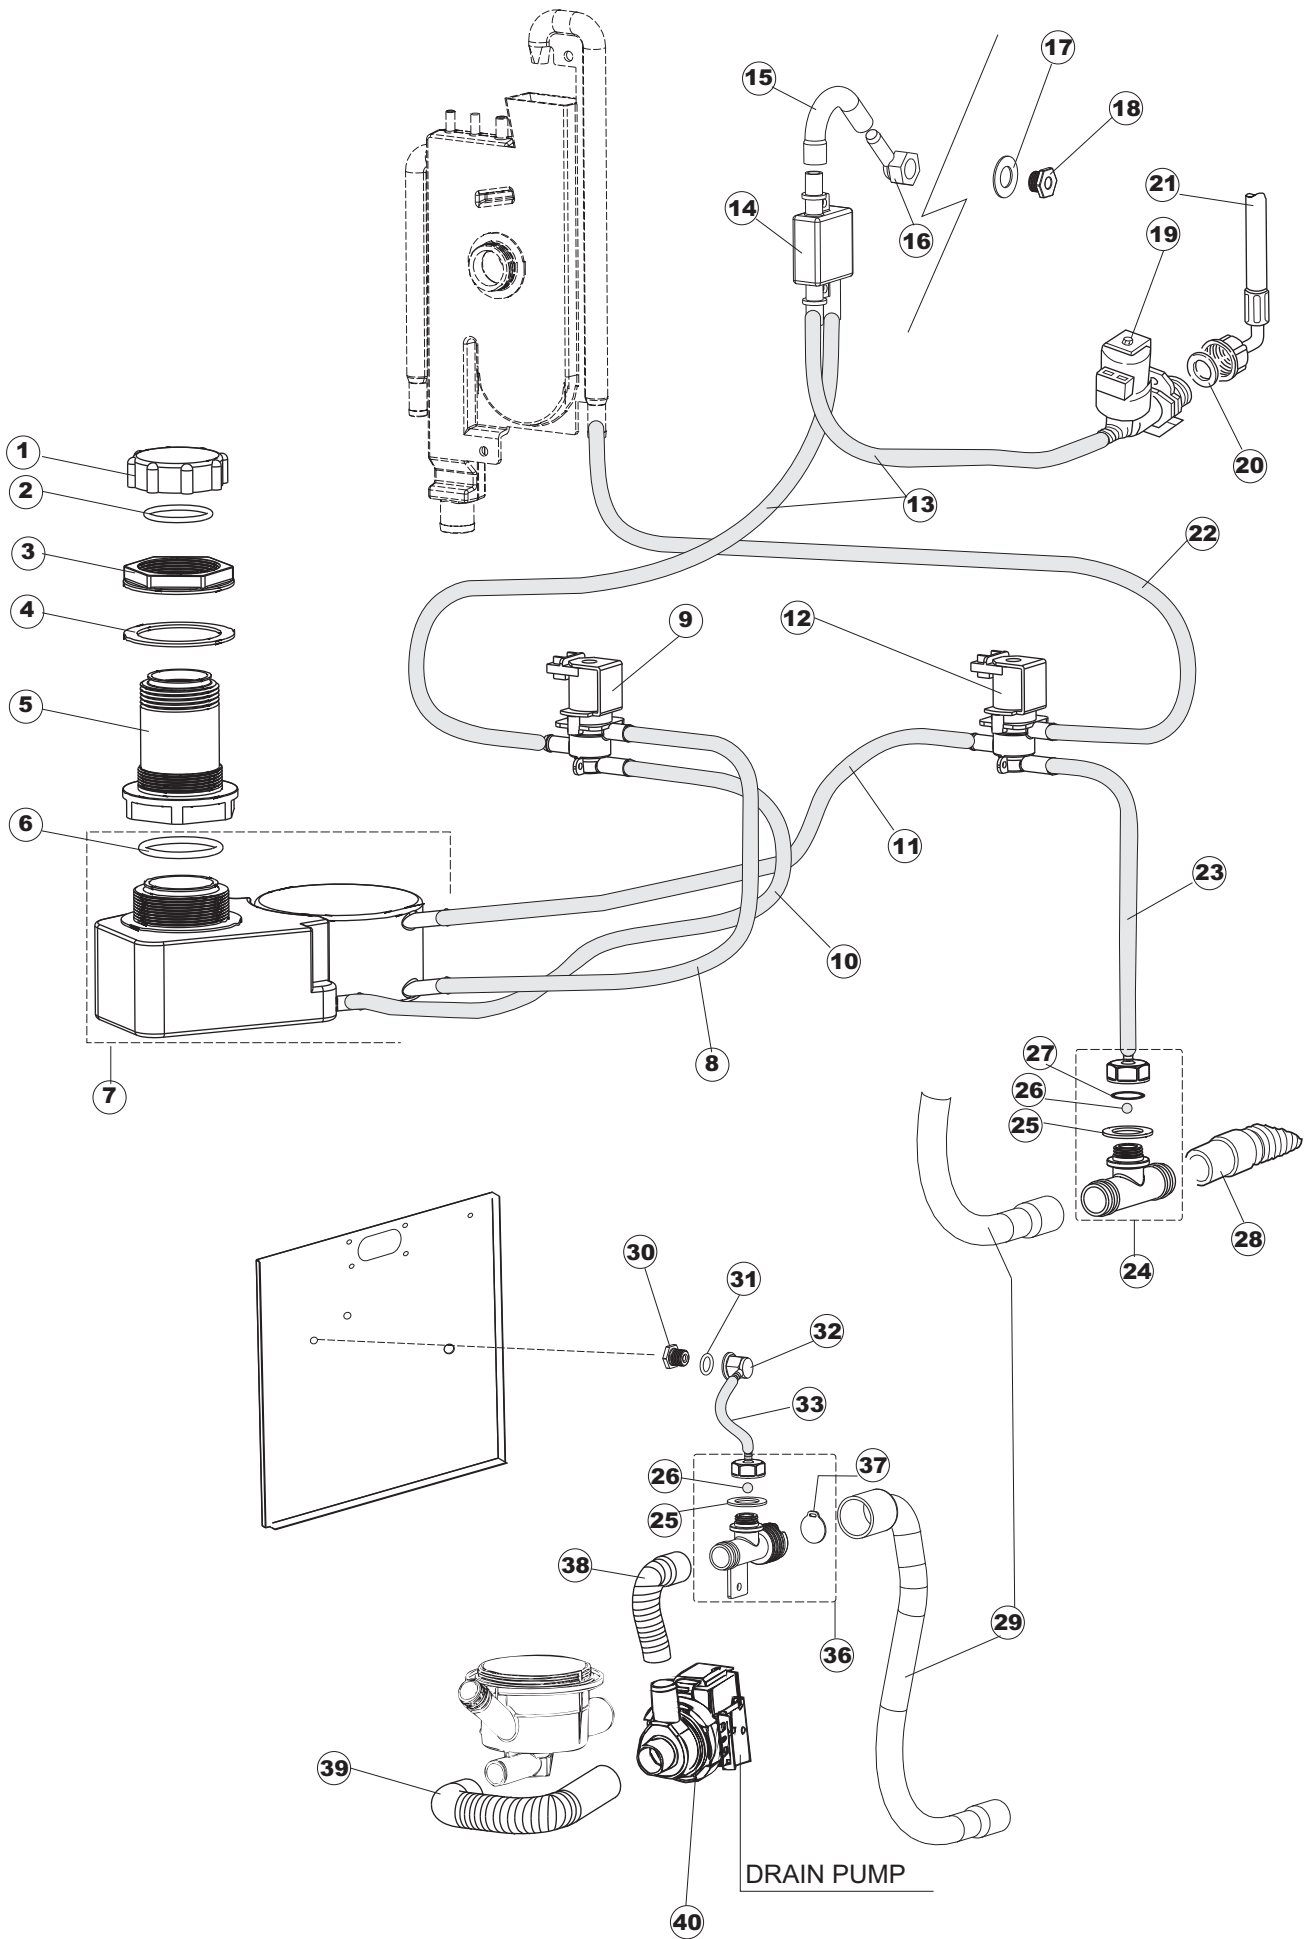

Page	Ref	Part Code	Description
6	1	MH103447	PLUG FOR SALT CONTAINER
6	2	MH101943	O-RING
6	3	MH103941	RING NUT – WASH / RINSE SUPPORT COLUMN
6	4	MH103942	GASKET – WASH / RINSE SUPPORT COLUMN
6	5	MH103999	CONNECTION FOR SALT CONTAINER
6	6	MH100288	O-RING
6	7	MH104000	INTERNAL WATER SOFTENER
6	8	MH100265	TUBE – RUBBER
6	9	MH103824	SOLENOID VALVE 3 WAY
6	10	MH104171	TUBE FOR WATER SOFTENER
6	11	MH100263	TUBE – RUBBER
6	12	MH104002	SOLENOID VALVE –TRIPLE NO RESTRICTOR
6	13	MH100500	TUBE – SOLENOID TO BREAKTANK
6	14	MH103917	AIR BOX ASSEMBLY
6	15	MH100583	RUBBER TUBE 12x19.5mm (per Mtr.)
6	16	MH100398	RINSE ELBOW TOP
6	17	MH104172	GASKET for RINSE TUBE
6	18	MH103922	NUT
6	19	MH104173	SOLENOID VALVE – SINGLE
6	20	MH100379	WASHER S641 EXPO
6	21	MH101390	INLET TUBE
6	22	MH104003	TUBE – RUBBER
6	23	MH106059	TUBE – RUBBER
6	24	MH104019	DRAIN T CONNECTOR for SOFTENER
6	25	MH103933	GASKET – RUBBER
6	26	MH103932	VALVE SPHERE
6	27	MH100488	O-RING
6	28	MH100355	DRAIN HOSE L=2450mm Ø22mm
6	29	MH104167	DRAIN TUBE
6	30	MH103902	RING NUT
6	31	MH100375	O-RING
6	32	MH100376	ELBOW CONNECTOR for AIR BOX
6	33	MH104333	TUBE 4x7mm PVC GREEN (per Mtr)
6	36	MH103958	AIR RELEASE VALVE for DRAIN PUMP
6	37	MH103934	MEMBRANE
6	38	MH101367	DRAIN HOSE L=1000mm
6	39	MH104389	DRIAN HOSE
6	40	MH104583	DRAIN PUMP 50Hz 220-240V c/w BRACKET