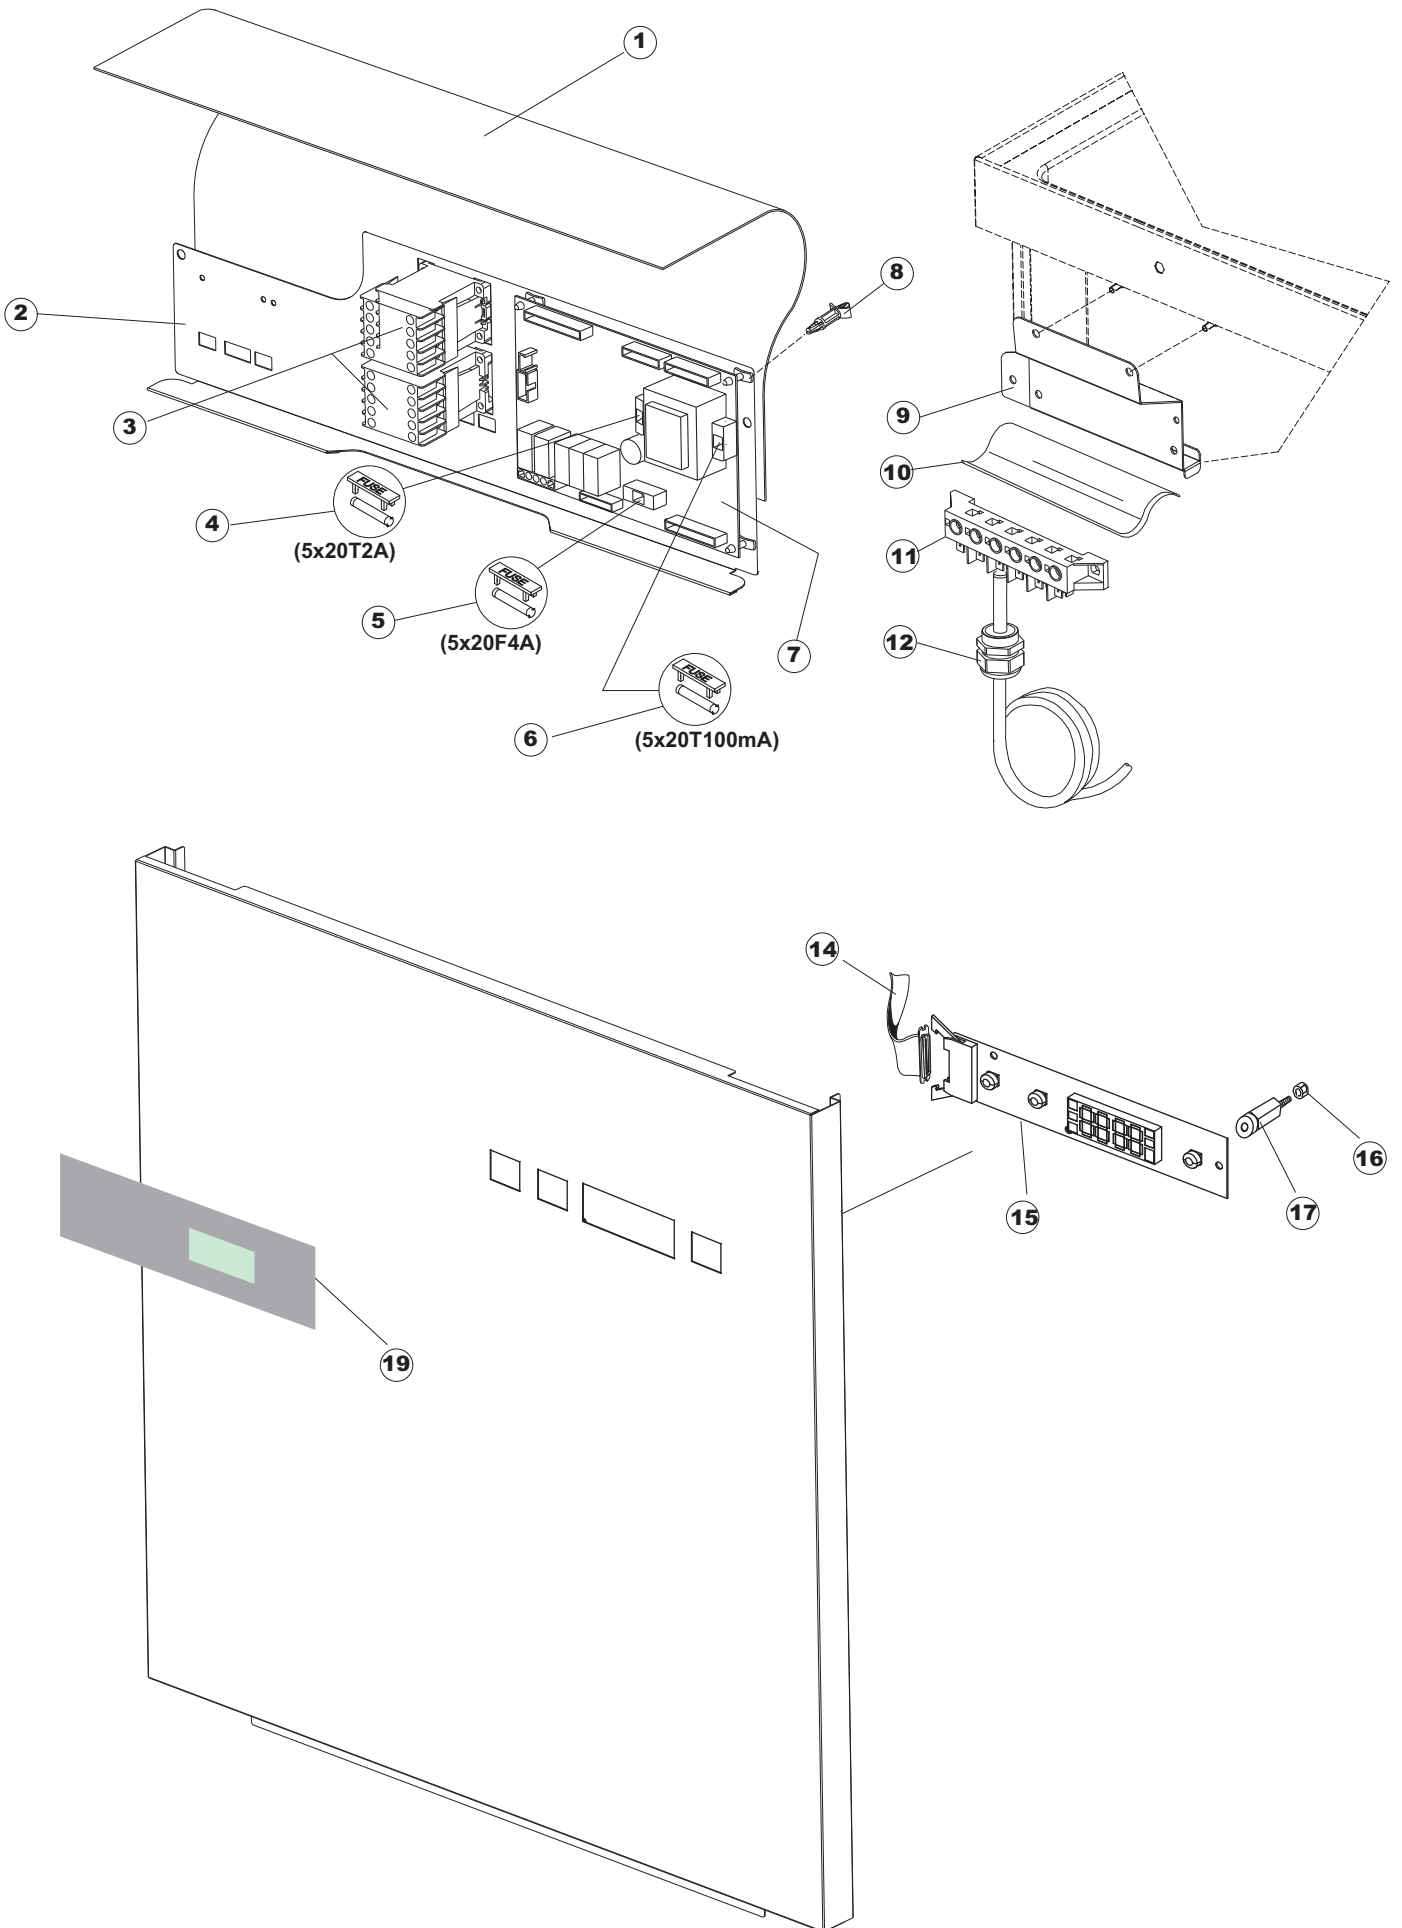

Page	Ref	Part Code	Description
1	1	MH101376	COMPLETE HOOD
1	5	MH101077	MAGNET FOR MICROSWITCH
1	6	MH103814	GUIDE FOR HOOD HANDLE
1	7	MH100626	GUIDE FOR HOOD – NYLON
1	9	MH100433	HOOD GUIDE(SOLD INDIVIDUALLY)
1	10	MH103815	REAR PANEL – TOP PLATE
1	11	MH100556	REAR PANEL
1	12	MH100557	SPRING MOUNTING PLATE
1	13	MH100558	HANDLE PROTECTION
1	14	MH100562	BEARING FOR HOOD HANDLE
1	15	MH100571	SPRING for HOOD
1	16	MH100570	SPRING ADJUSTMENT HOOK
1	17	MH100569	BACK STRIP
1	18	MH100563	BUFFER
1	19	MH100561	HANDLE FOR HOOD
1	20	MH100564	RACK CARRIER
1	21	MH100565	ADHESIVE PAD
1	22	MH100560	SIDE PANEL L/H
1	23	MH100568	SIDE PANEL R/H
1	24	MH104644	FRONT PANEL
1	25	MH100566	ADJUSTABLE FOOT
1	26	MH100567	FRONT STRIP

Page	Ref	Part Code	Description
2	1	MH104696	PLASTIC CURTAIN for CONTROLS
2	2	MH104697	BACK PLATE for CONTROLS & PCB
2	3	MH102375	CONTACTOR 4Kw 1NO
2	4	MH100281	FUSE 2A 5x20T
2	5	MH100580	FUSE 4A
2	6	MH100282	FUSE 100Ma 5X20T
2	7	MH104546	MAIN PCB BOARD
2	8	MH101397	PCB FOOT
2	9	MH101371	BRACKET
2	10	MH103912	PROTECTION
2	11	MH100262	TERMINAL BLOCK 6 POLE
2	12	MH101372	GLAND for CABLE
2	14	MH101373	RIBBON CABLE
2	15	MH104545	DISPLAY PCB
2	16	MH101355	NUT M3 – WHITE PLASTIC
2	17	MH101059	PCB LOCATION SPACER
2	19	MH104699	FASCIA C1035WS