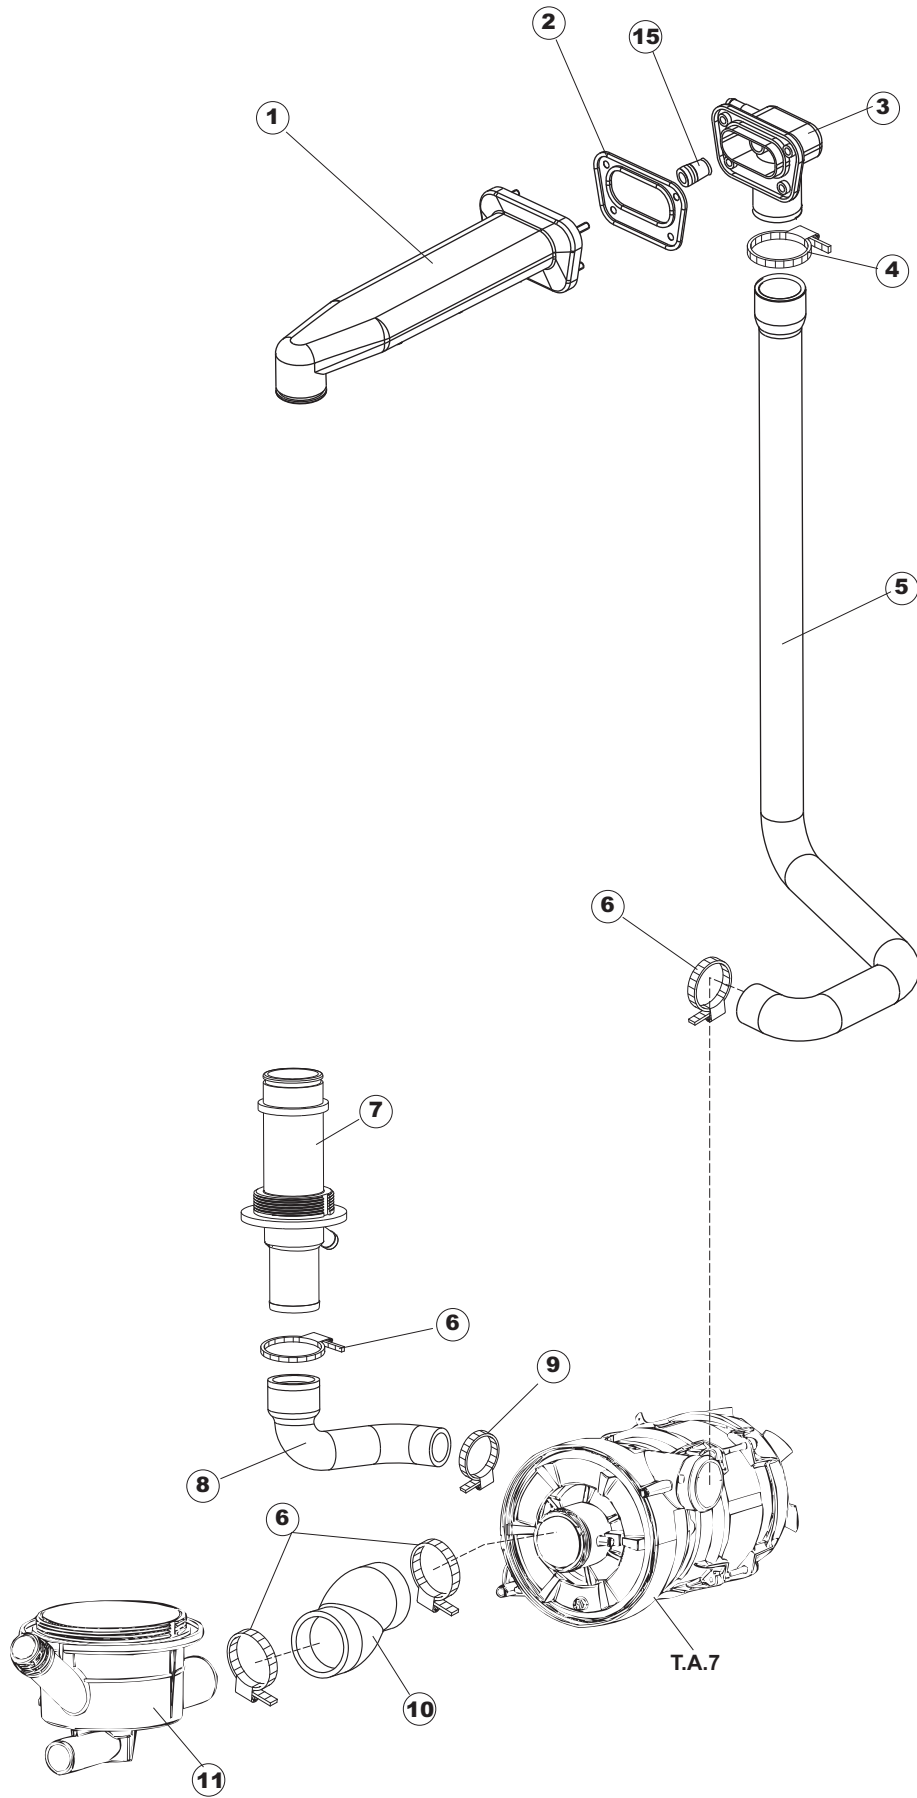

Page	Ref	Part Code	Description
1	1	MH101376	COMPLETE HOOD
1	5	MH101077	MAGNET FOR MICROSWITCH
1	6	MH103814	GUIDE FOR HOOD HANDLE
1	7	MH100626	GUIDE FOR HOOD – NYLON
1	9	MH100433	HOOD GUIDE(SOLD INDIVIDUALLY)
1	10	MH103815	REAR PANEL – TOP PLATE
1	11	MH100556	REAR PANEL
1	12	MH100557	SPRING MOUNTING PLATE
1	13	MH100558	HANDLE PROTECTION
1	14	MH100562	BEARING FOR HOOD HANDLE
1	15	MH100571	SPRING for HOOD
1	16	MH100570	SPRING ADJUSTMENT HOOK
1	17	MH100569	BACK STRIP
1	18	MH100563	BUFFER
1	19	MH100561	HANDLE FOR HOOD
1	20	MH100564	RACK CARRIER
1	21	MH100565	ADHESIVE PAD
1	22	MH100560	SIDE PANEL L/H
1	23	MH100568	SIDE PANEL R/H
1	24	MH104644	FRONT PANEL
1	25	MH100566	ADJUSTABLE FOOT
1	26	MH100567	FRONT STRIP

Page	Ref	Part Code	Description
2	1	MH104696	PLASTIC CURTAIN for CONTROLS
2	2	MH104697	BACK PLATE for CONTROLS & PCB
2	3	MH102375	CONTACTOR 4Kw 1NO
2	4	MH100281	FUSE 2A 5x20T
2	5	MH100580	FUSE 4A
2	6	MH100282	FUSE 100Ma 5X20T
2	7	MH104546	MAIN PCB BOARD
2	8	MH101397	PCB FOOT
2	9	MH101371	BRACKET
2	10	MH103912	PROTECTION
2	11	MH100262	TERMINAL BLOCK 6 POLE
2	12	MH101372	GLAND for CABLE
2	14	MH101373	RIBBON CABLE
2	15	MH104545	DISPLAY PCB
2	16	MH101355	NUT M3 – WHITE PLASTIC
2	17	MH101059	PCB LOCATION SPACER
2	19	MH104699	FASCIA C1035WS

Page	Ref	Part Code	Description
4	1	MH100605	UPPER WASH SUPPORT / FEED
4	2	MH100606	GASKET for WASH FEED
4	3	MH101180	WASH TUBE CONNECTION (TOP REAR)
4	4	MH101383	HOSE CLAMP 40-60
4	5	MH101377	WASH TUBE
4	6	MH101384	HOSE CLAMP 32-50
4	7	MH103931	BOTTOM WASH / RINSE SUPPORT COLUMN
4	8	MH103930	RUBBER TUBE
4	9	MH101386	HOSE CLIP 20-32
4	10	MH103926	ASPIRATON HOSE
4	11	MH103920	ASPIRATON & DRAIN BODY
4	15	MH100490	INSERT SEAL 10mm dia.