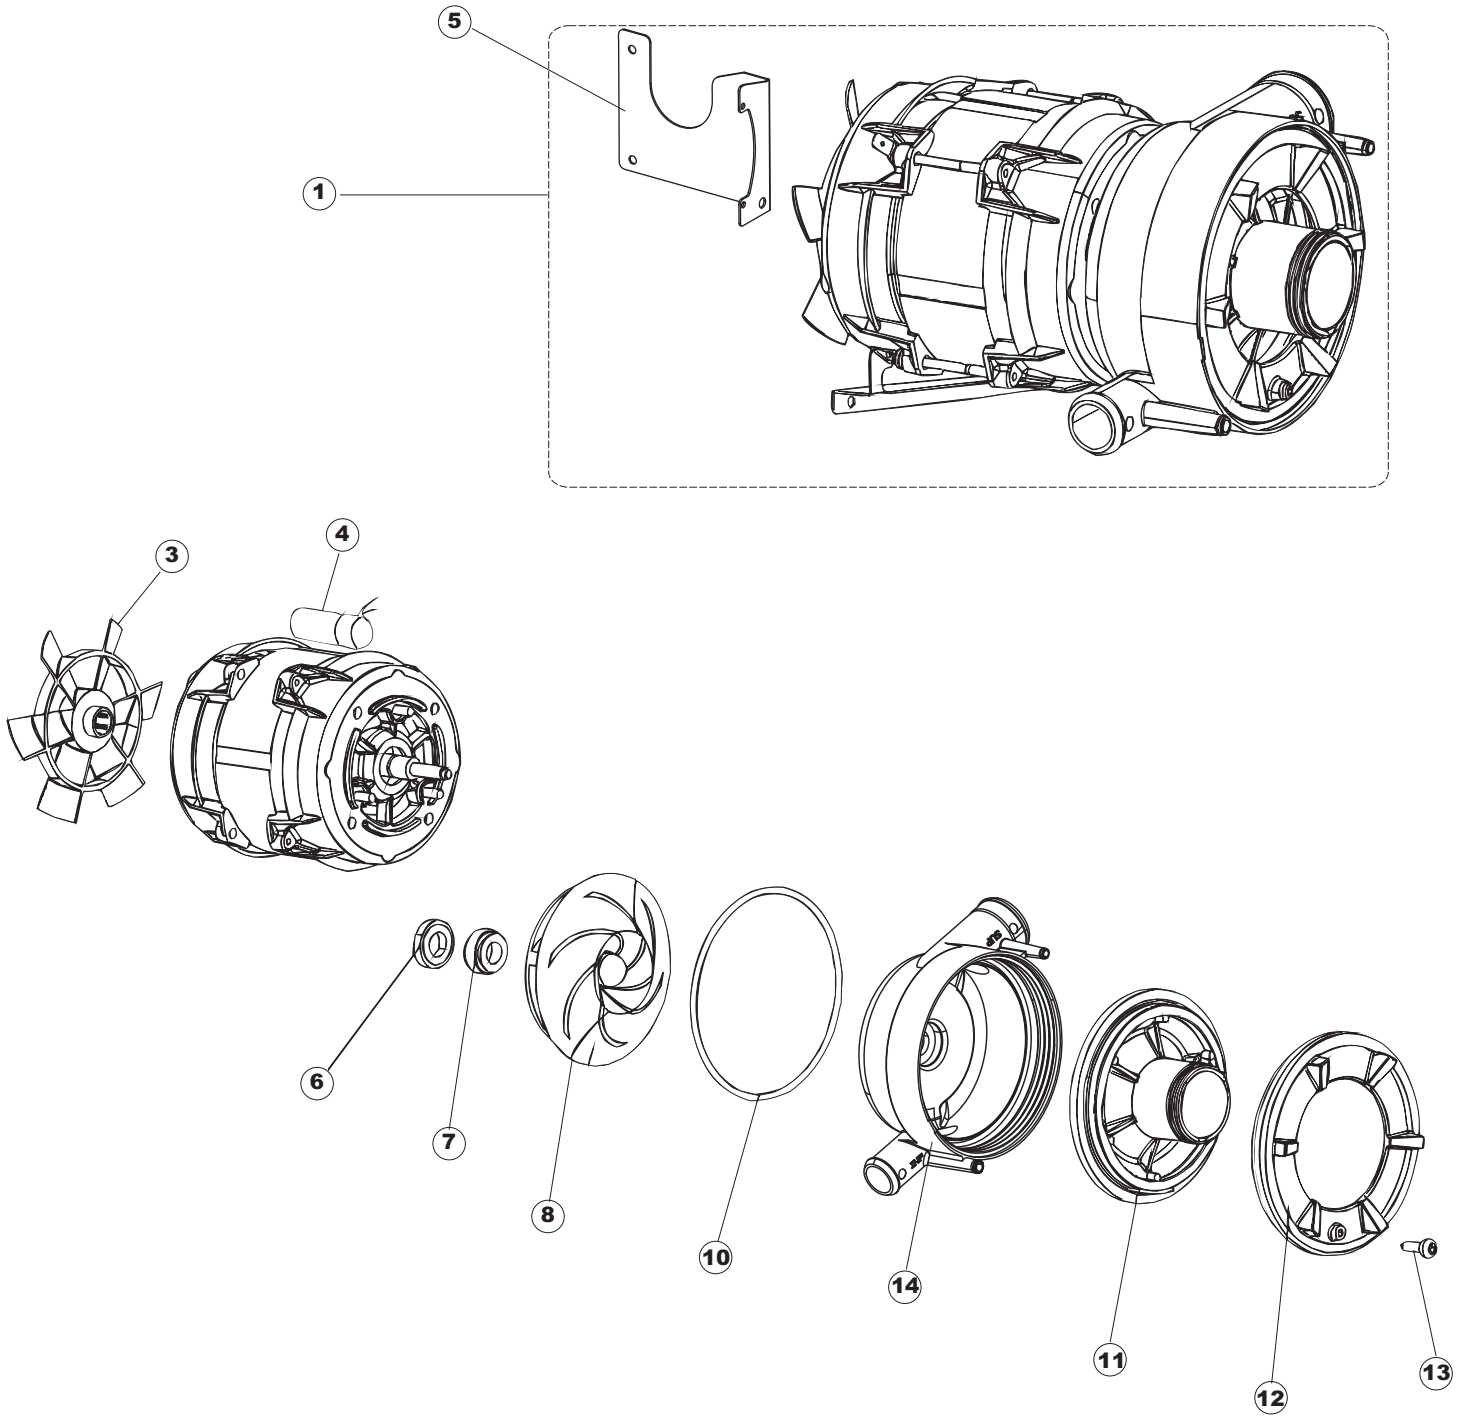

Page	Ref	Part Code	Description
8	1	MH104392	WASH PUMP 1 PHASE 230V 470W c/w CAP
8	3	MH103959	FAN BLADE
8	4	MH102172	CAPACITOR 10Mf
8	5	MH104393	BRACKET
8	6	MH103960	SHAFT SEAL LOCK
8	7	MH103961	SHAFT SEAL ROTATING
8	8	MH103962	IMPELLER
8	10	MH103963	SEAL FOR WASH PUMP HOUSING
8	11	MH103964	FRONT PLATE – WASH PUMP
8	12	MH103965	LOCKING RING – FRONT PLATE
8	13	MH103966	SCREW
8	14	MH104483	FRONT COVER IMPELLER HOUSING