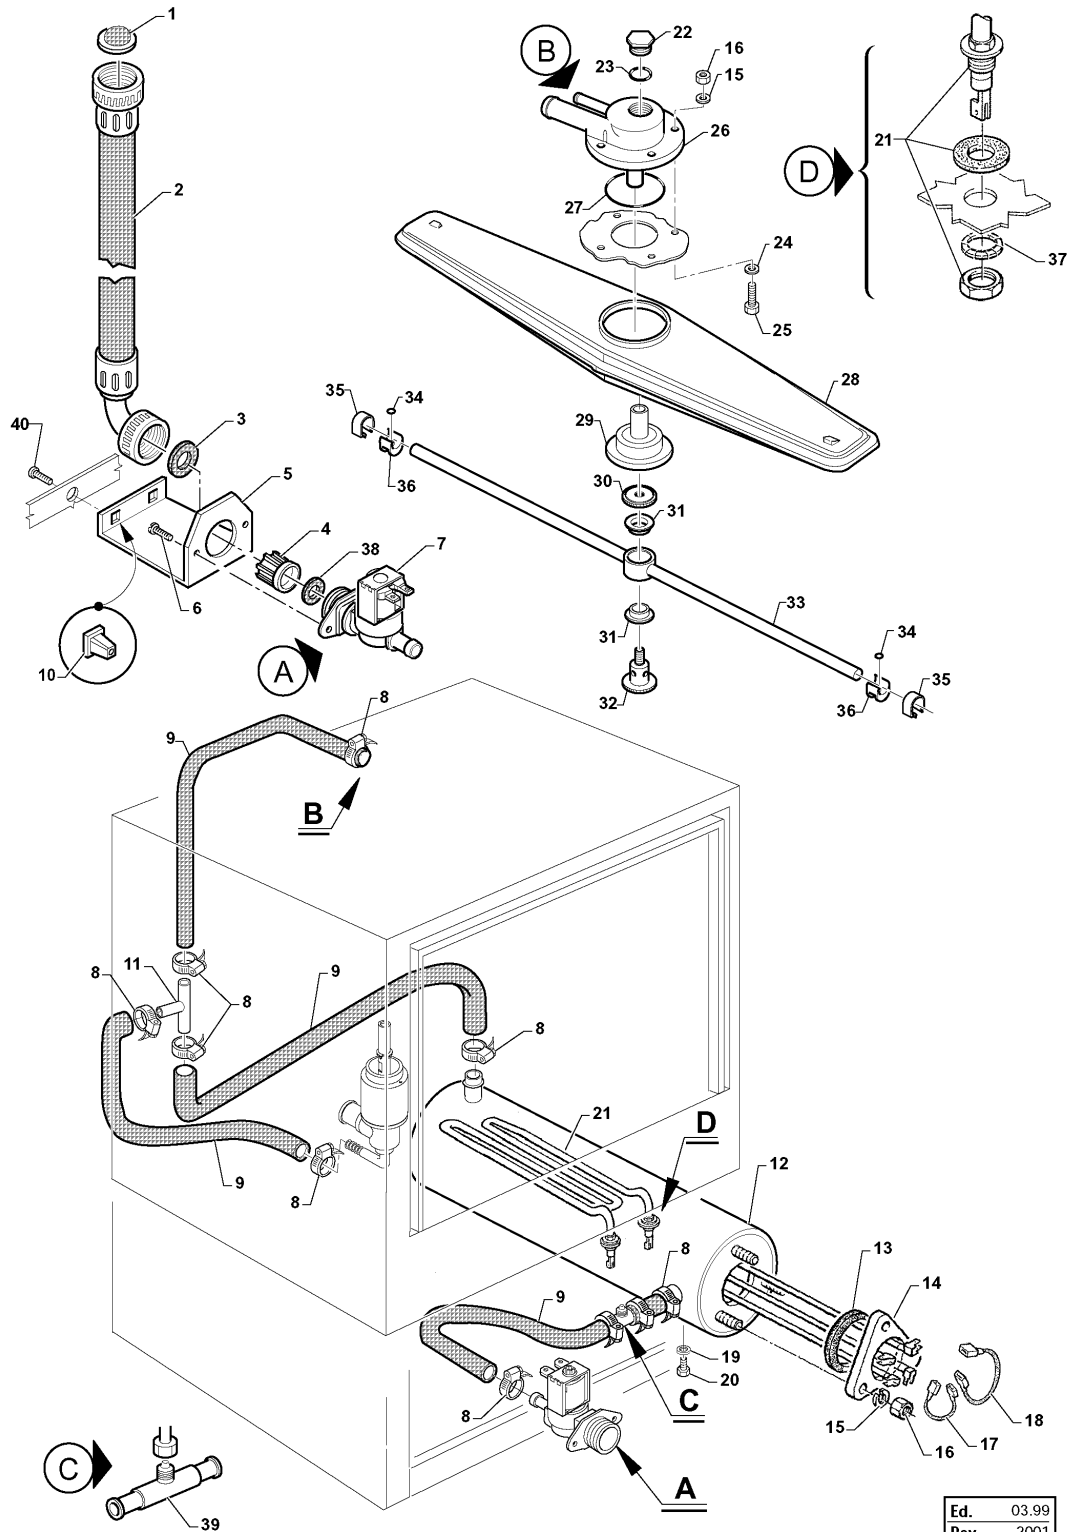

Spare Parts Catalogue C 60

- 1 - Door Components
- 2 - Electrical Components
- 3 - Upper Rinse / Boiler
- 4 - Upper Rinse / Boiler / 98
- 5 - Bottom Wash And Rinse Arms
- 6 - Bottom Wash And Rinse Arms / 98
- 7 - Filter / Drain / Wash Pump
- 8 - Filter / Drain / Wash Pump
- 9 - Rinsaid Pump/thermostats

1 - Door Components

Ed.	03.99
Rev.	2001
Data	

2 - Electrical Components

Ed.	03.99
Rev.	2001
Data	

3 - Upper Rinse / Boiler

Ed.	03.99
Rev.	2001
Data	

4 - Upper Rinse / Boiler / 98

Ed.	03.99
Rev.	2001
Data	

5 - Bottom Wash And Rinse Arms

Ed.	03.99
Rev.	2001
Data	

6 - Bottom Wash And Rinse Arms / 98

Ed.	03.99
Rev.	2001
Data	

7 - Filter / Drain / Wash Pump

Ed.	03.99
Rev.	2001
Data	

8 - Filter / Drain / Wash Pump