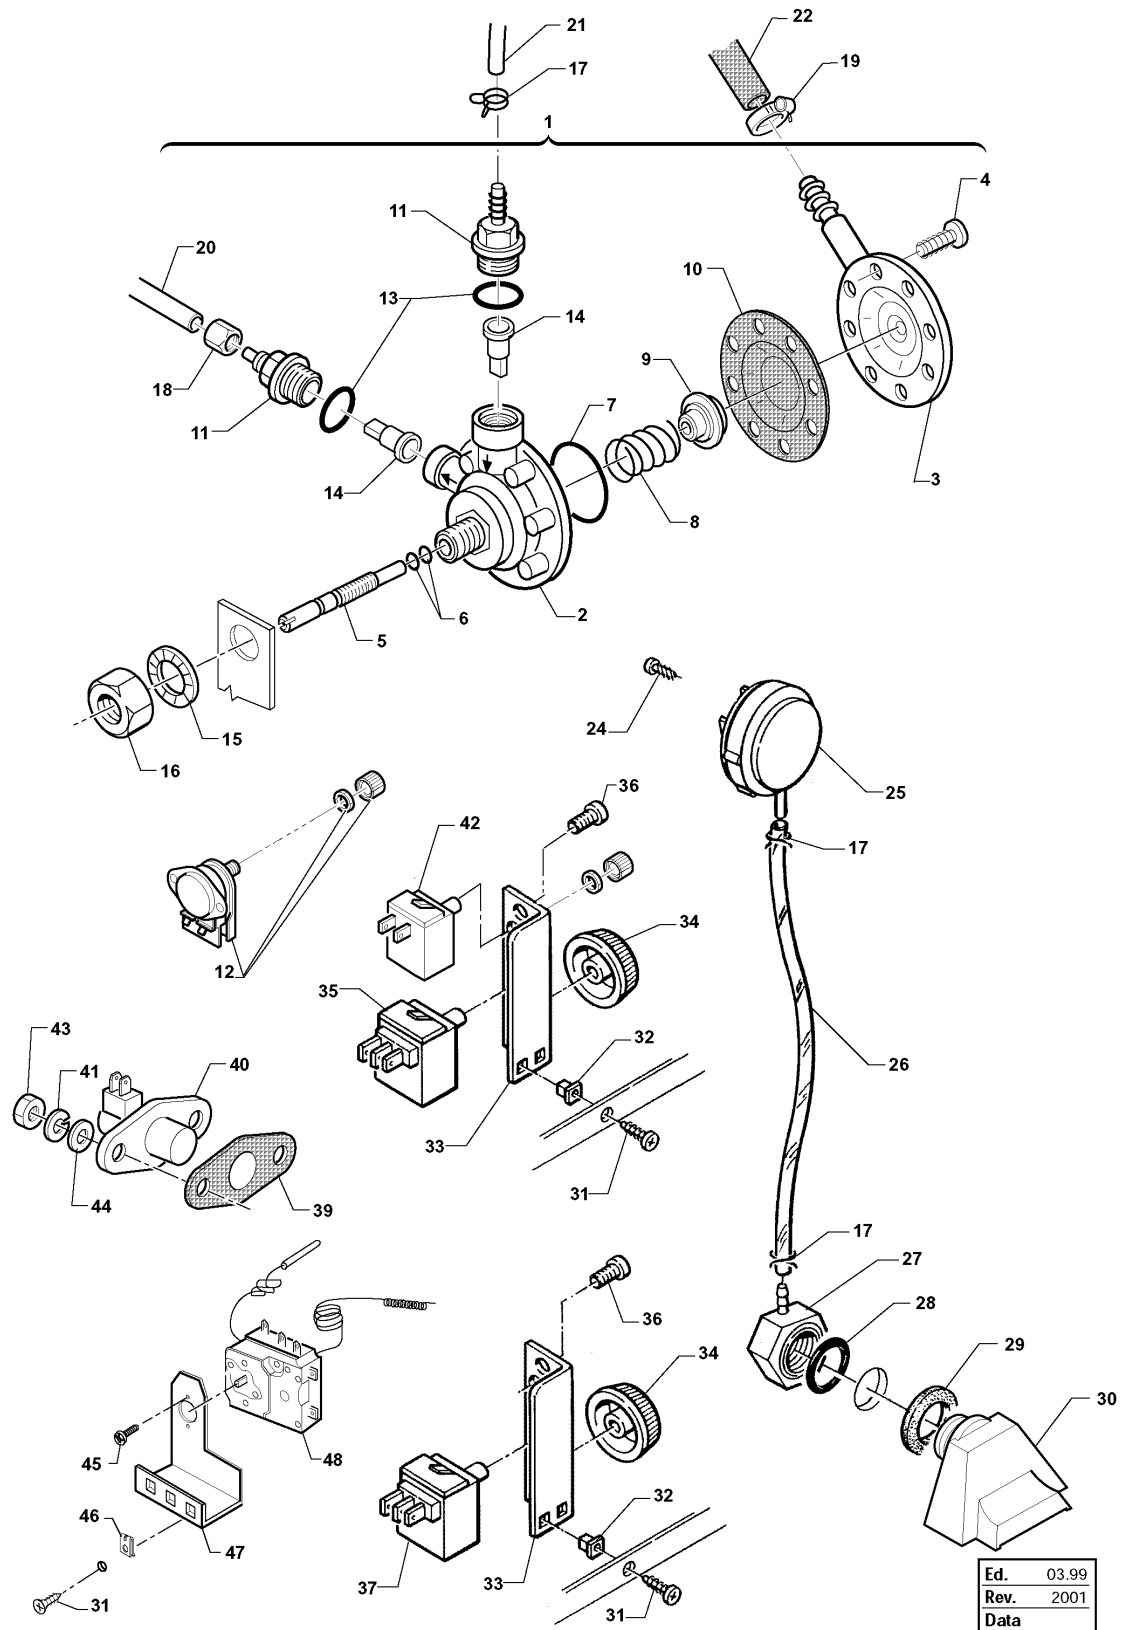

9 - Rinsaid Pump/thermostats

Ed.	03.99
Rev.	2001
Data