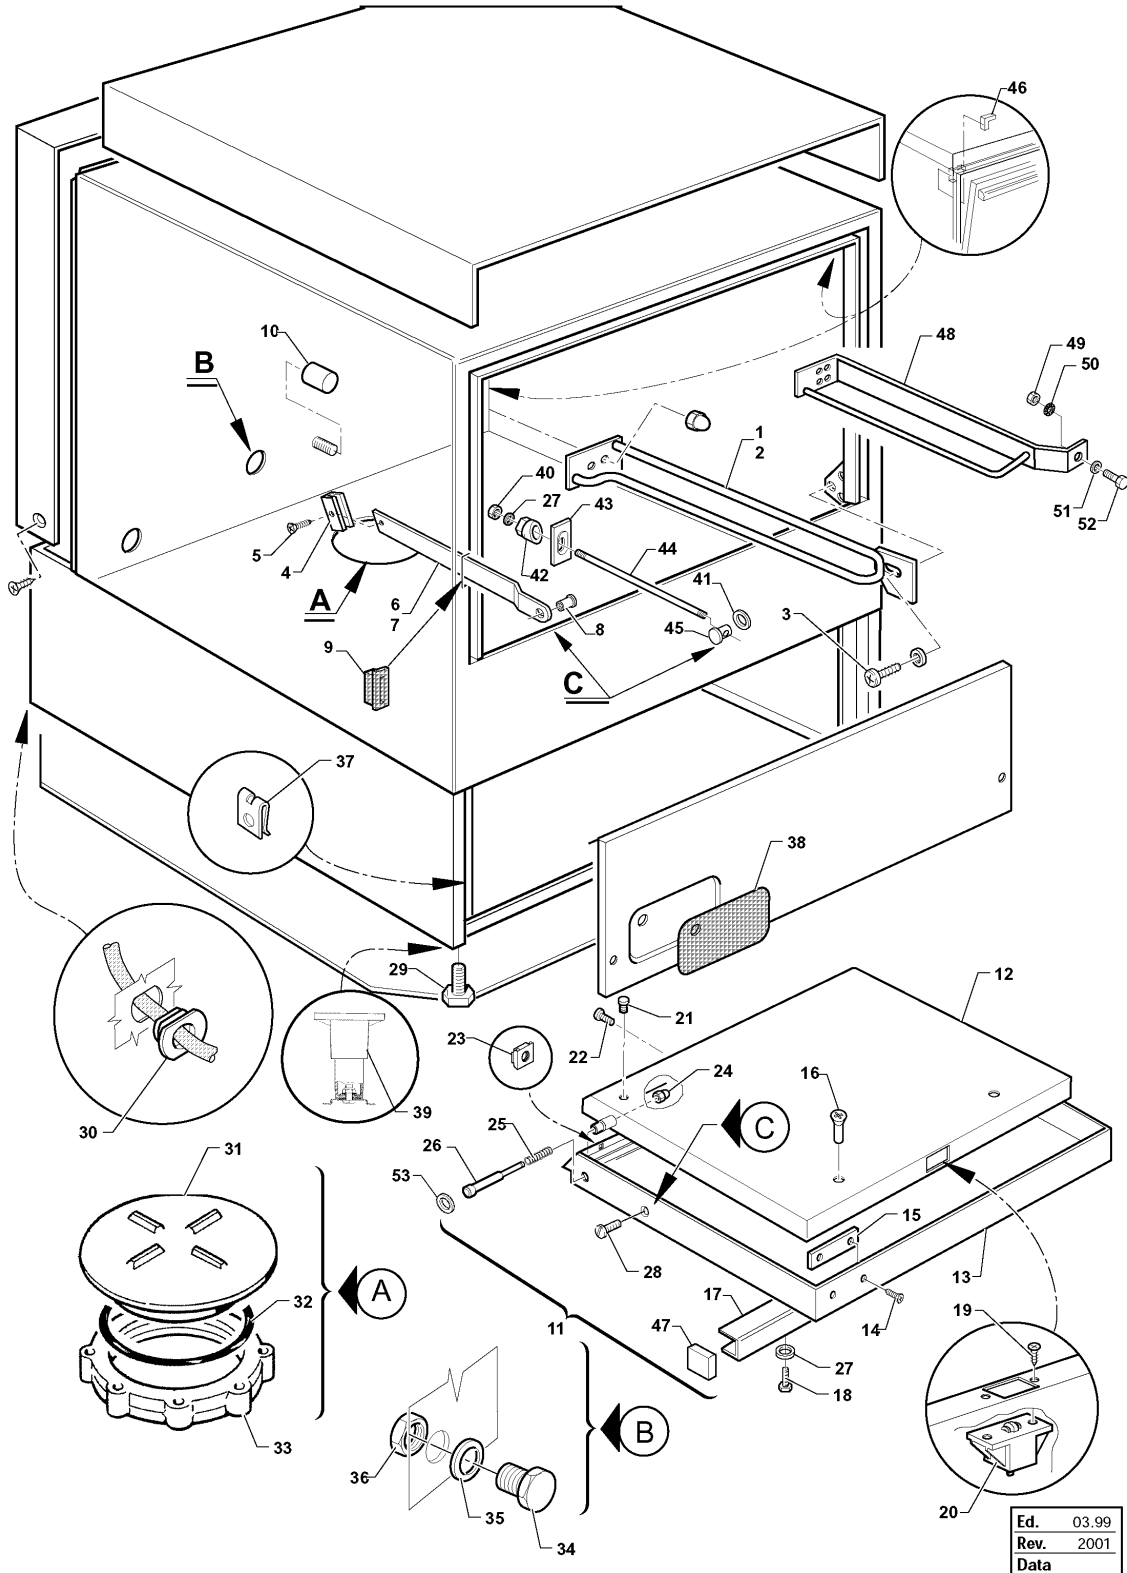

Spare Parts Catalogue C 60

- 1 - Door Components
- 2 - Electrical Components
- 3 - Upper Rinse / Boiler
- 4 - Upper Rinse / Boiler / 98
- 5 - Bottom Wash And Rinse Arms
- 6 - Bottom Wash And Rinse Arms / 98
- 7 - Filter / Drain / Wash Pump
- 8 - Filter / Drain / Wash Pump
- 9 - Rinsaid Pump/thermostats

1 - Door Components

Ed.	03.99
Rev.	2001
Data	

2 - Electrical Components

Ed.	03.99
Rev.	2001
Data	

3 - Upper Rinse / Boiler

Ed.	03.99
Rev.	2001
Data	

4 - Upper Rinse / Boiler / 98

Ed.	03.99
Rev.	2001
Data	

5 - Bottom Wash And Rinse Arms

Ed.	03.99
Rev.	2001
Data	

6 - Bottom Wash And Rinse Arms / 98

Ed.	03.99
Rev.	2001
Data	

7 - Filter / Drain / Wash Pump

Ed.	03.99
Rev.	2001
Data	

8 - Filter / Drain / Wash Pump