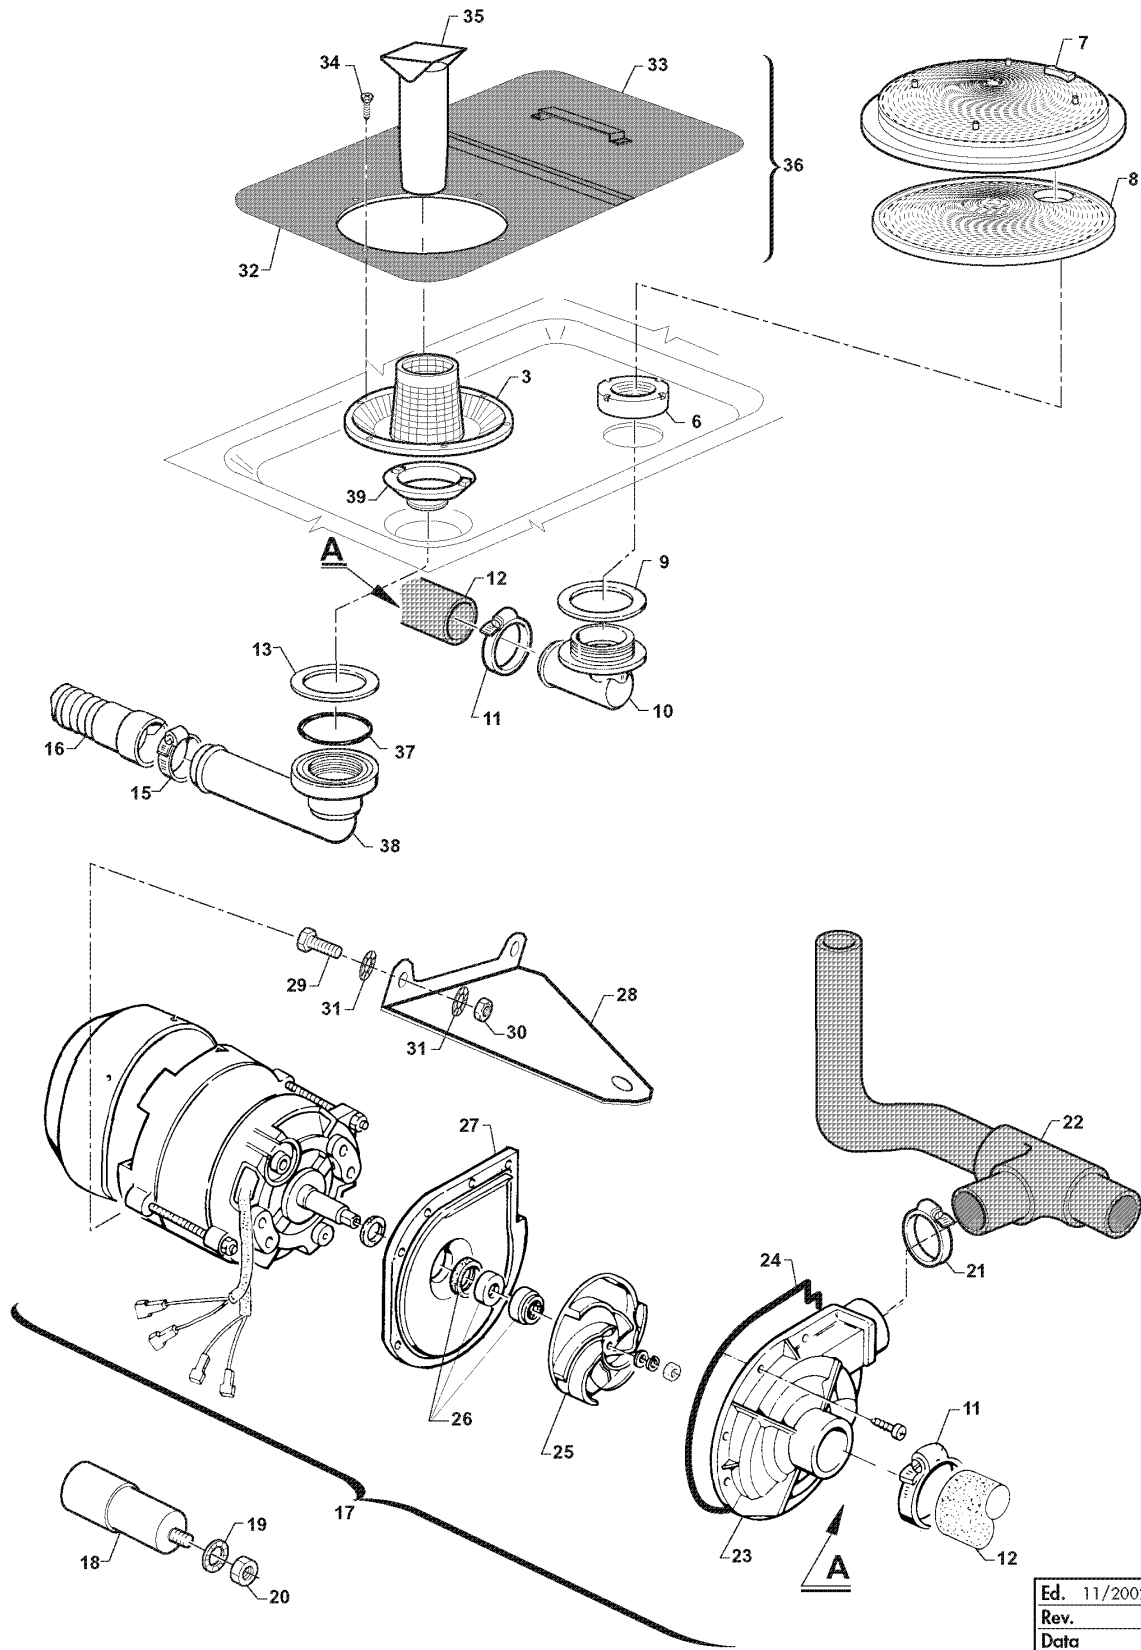

Spare Parts Catalogue C 60

- 1 - Door Components
- 2 - Electrical Components
- 3 - Upper Rinse / Boiler
- 4 - Upper Rinse / Boiler / 98
- 5 - Bottom Wash And Rinse Arms
- 6 - Bottom Wash And Rinse Arms / 98
- 7 - Filter / Drain / Wash Pump
- 8 - Filter / Drain / Wash Pump
- 9 - Rinsaid Pump/thermostats

1 - Door Components

Ed.	03.99
Rev.	2001
Data	

2 - Electrical Components

Ed.	03.99
Rev.	2001
Data	

3 - Upper Rinse / Boiler

Ed.	03.99
Rev.	2001
Data	

4 - Upper Rinse / Boiler / 98

Ed.	03.99
Rev.	2001
Data	

5 - Bottom Wash And Rinse Arms

Ed.	03.99
Rev.	2001
Data	

6 - Bottom Wash And Rinse Arms / 98

Ed.	03.99
Rev.	2001
Data	

7 - Filter / Drain / Wash Pump

Ed.	03.99
Rev.	2001
Data	

8 - Filter / Drain / Wash Pump