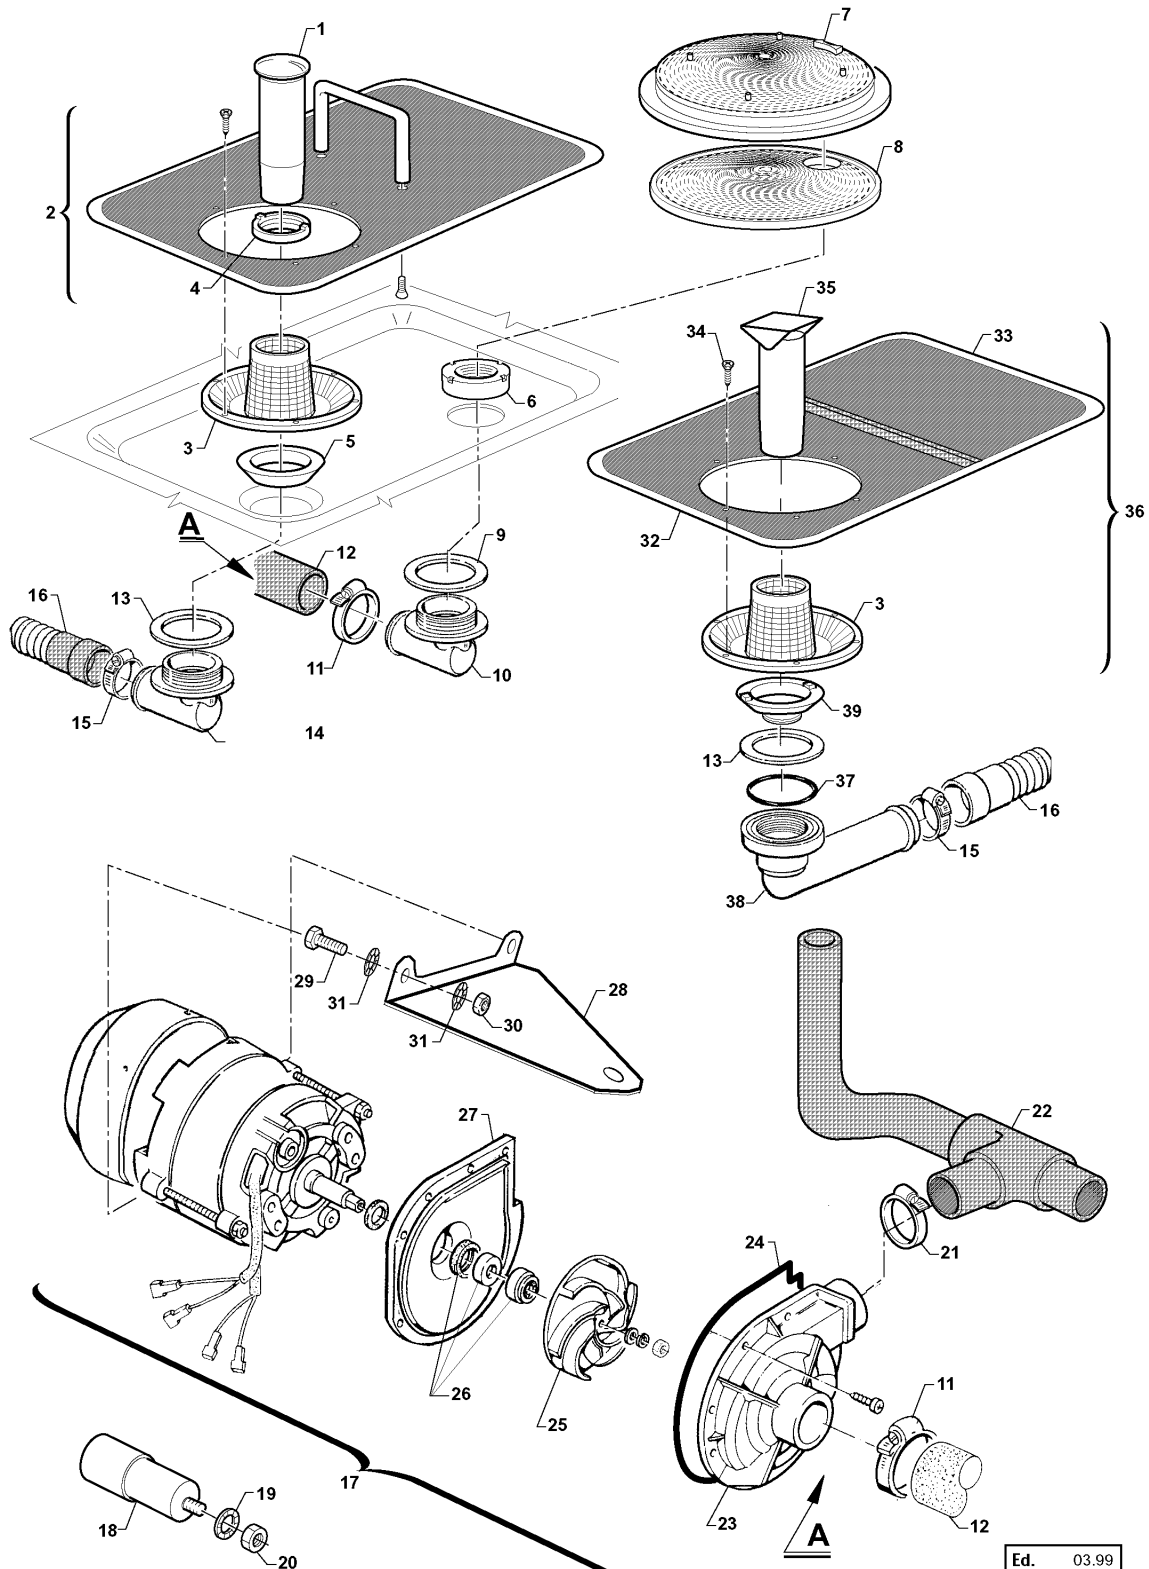

Spare Parts Catalogue C 60

- 1 - Door Components
- 2 - Electrical Components
- 3 - Upper Rinse / Boiler
- 4 - Upper Rinse / Boiler / 98
- 5 - Bottom Wash And Rinse Arms
- 6 - Bottom Wash And Rinse Arms / 98
- 7 - Filter / Drain / Wash Pump
- 8 - Filter / Drain / Wash Pump
- 9 - Rinsaid Pump/thermostats

1 - Door Components

Ed.	03.99
Rev.	2001
Data	

2 - Electrical Components

Ed.	03.99
Rev.	2001
Data	

3 - Upper Rinse / Boiler

Ed.	03.99
Rev.	2001
Data	

4 - Upper Rinse / Boiler / 98

Ed.	03.99
Rev.	2001
Data	

5 - Bottom Wash And Rinse Arms

Ed.	03.99
Rev.	2001
Data	

6 - Bottom Wash And Rinse Arms / 98

Ed.	03.99
Rev.	2001
Data	

7 - Filter / Drain / Wash Pump

Ed.	03.99
Rev.	2001
Data	

8 - Filter / Drain / Wash Pump