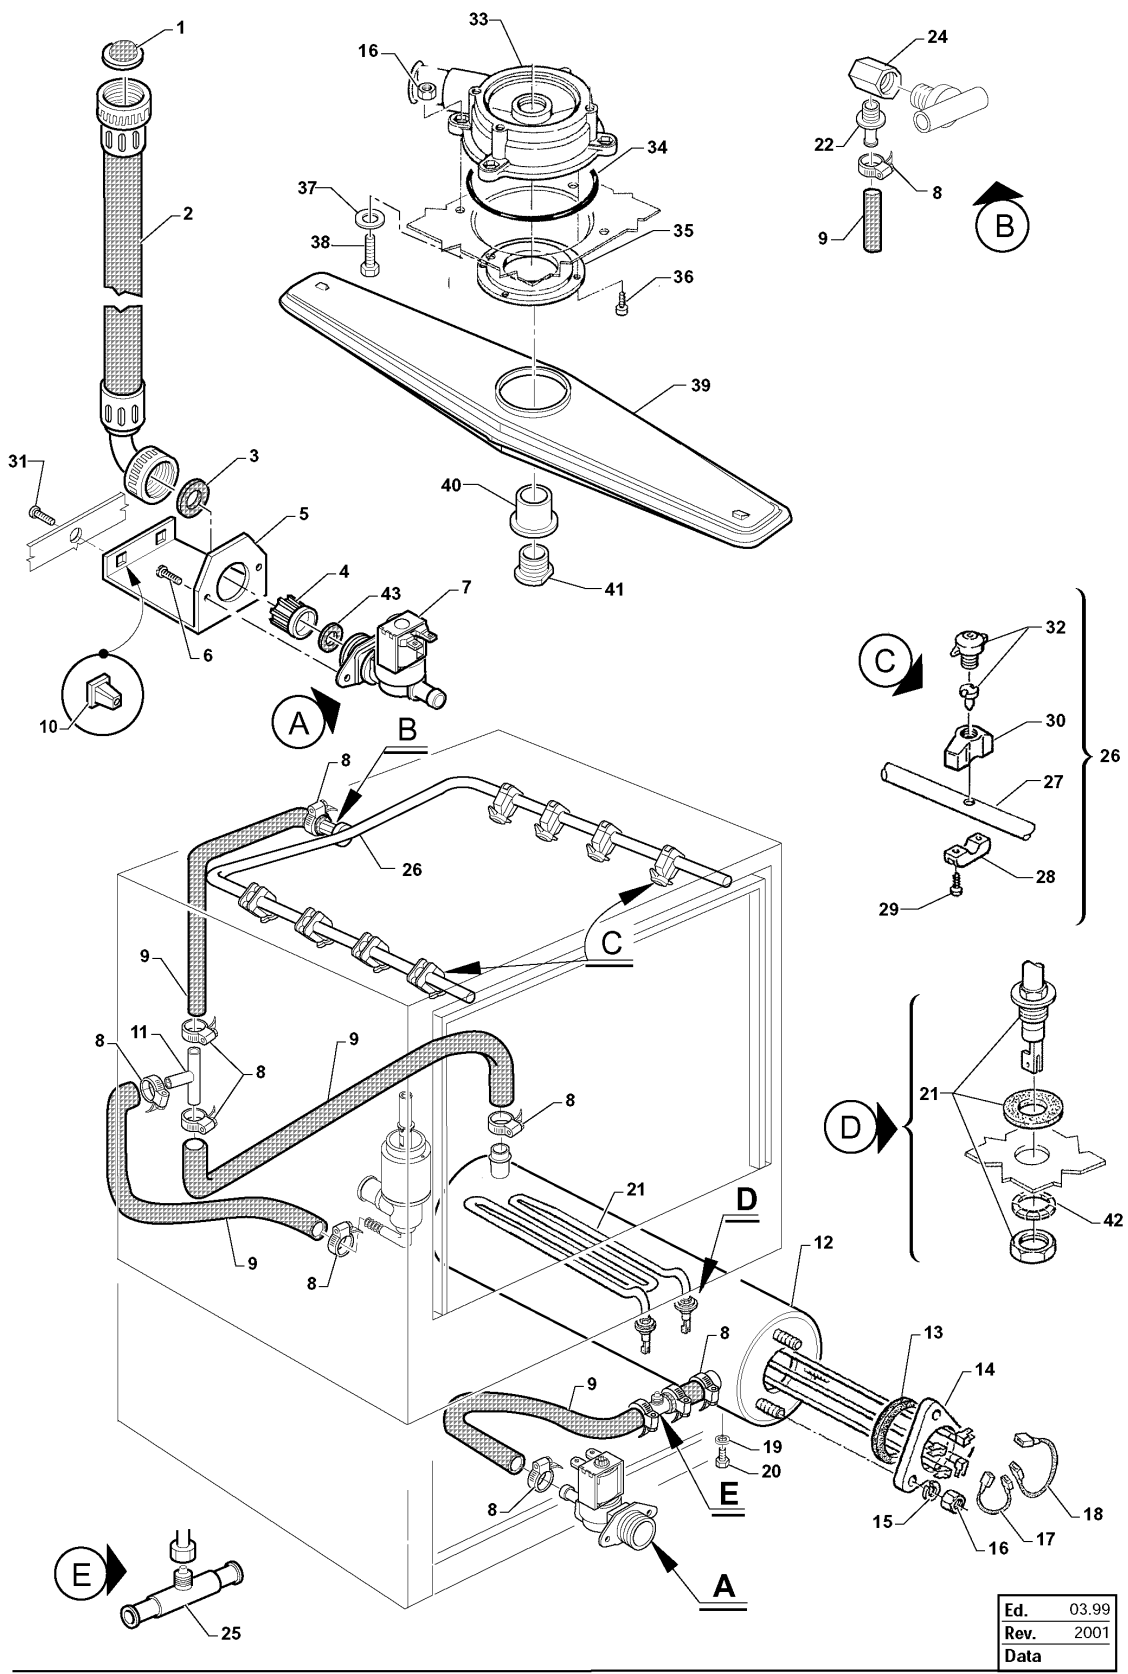

Spare Parts Catalogue C 60

- 1 - Door Components
- 2 - Electrical Components
- 3 - Upper Rinse / Boiler
- 4 - Upper Rinse / Boiler / 98
- 5 - Bottom Wash And Rinse Arms
- 6 - Bottom Wash And Rinse Arms / 98
- 7 - Filter / Drain / Wash Pump
- 8 - Filter / Drain / Wash Pump
- 9 - Rinsaid Pump/thermostats

1 - Door Components

Ed.	03.99
Rev.	2001
Data	

2 - Electrical Components

Ed.	03.99
Rev.	2001
Data	

3 - Upper Rinse / Boiler

Ed.	03.99
Rev.	2001
Data	

4 - Upper Rinse / Boiler / 98

Ed.	03.99
Rev.	2001
Data	

5 - Bottom Wash And Rinse Arms

Ed.	03.99
Rev.	2001
Data	

6 - Bottom Wash And Rinse Arms / 98

Ed.	03.99
Rev.	2001
Data	

7 - Filter / Drain / Wash Pump

Ed.	03.99
Rev.	2001
Data	

8 - Filter / Drain / Wash Pump