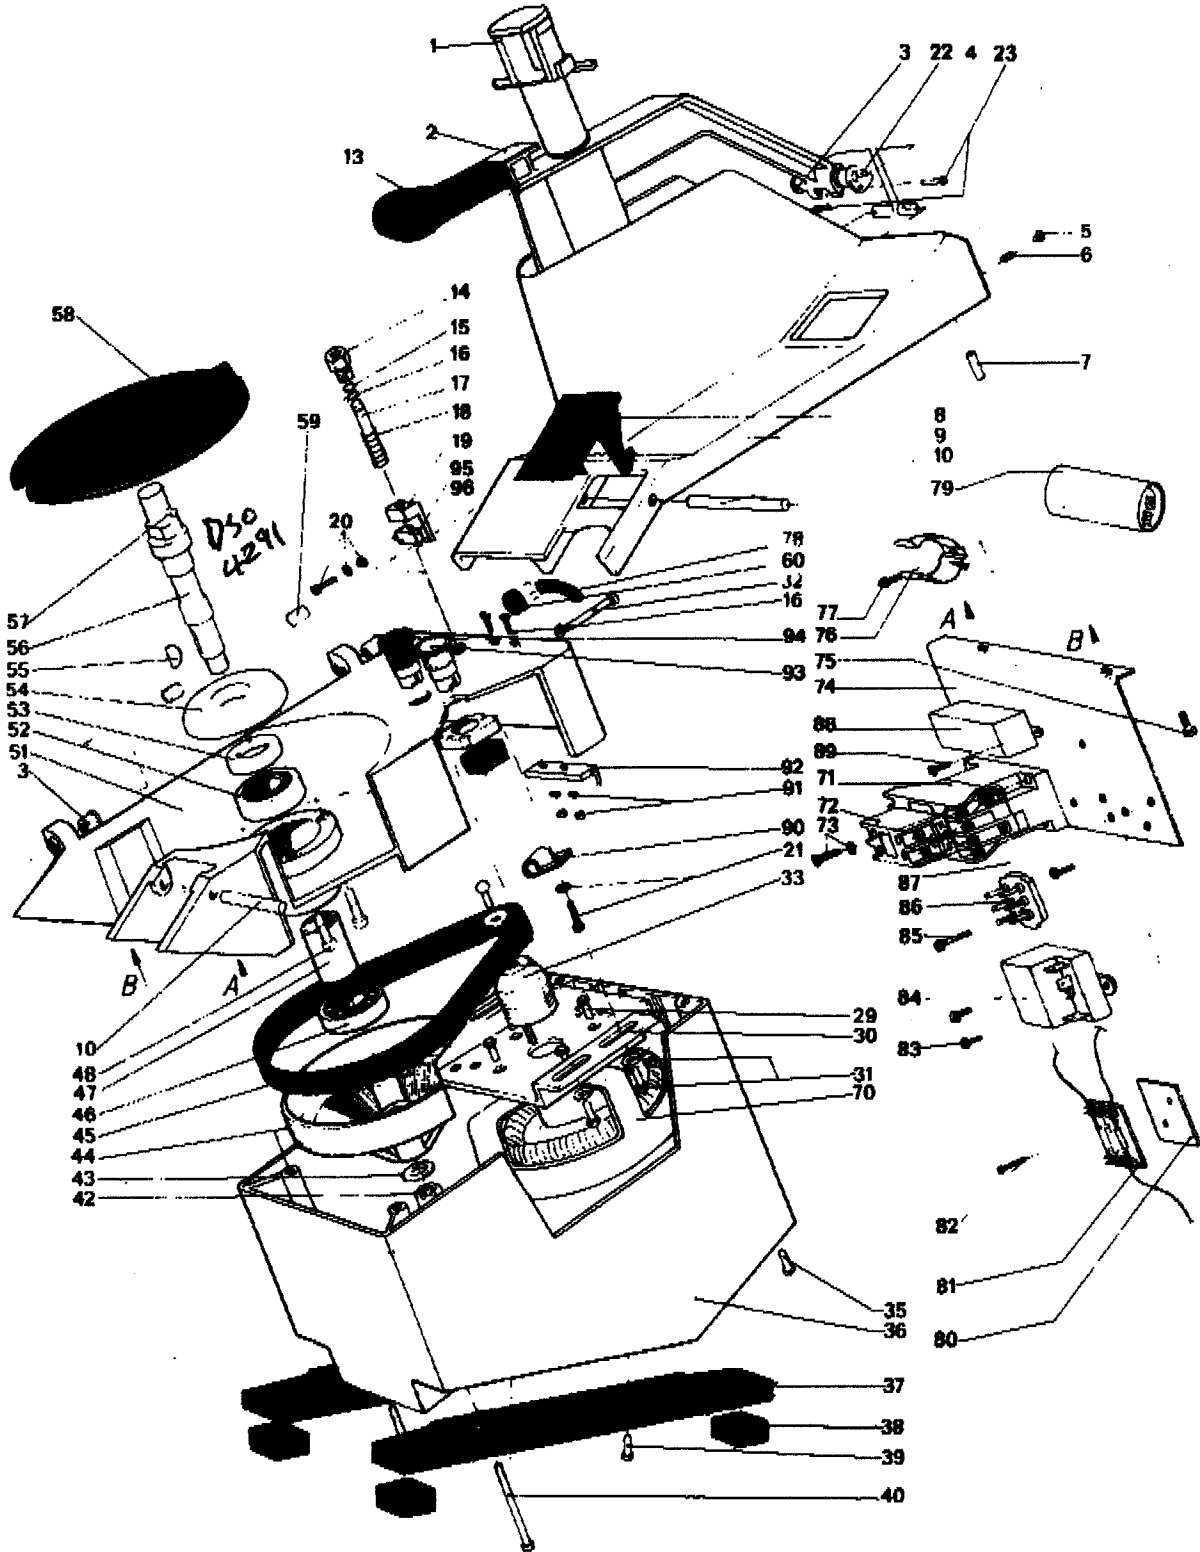

Service Replacement Parts

From TRS Serial Numbers 29241 Onwards

Service Replacement Parts

From TRS Serial Numbers 29241 Onwards

Item	Part No	Description	Qty	Item	Part No	Description	Qty
1	TRS 4255	Feedstick	1	48	TRS 3600	Screw	4
2	TRS 6025	Feed Arm	1	51	TRS 4261	Body	1
3	TRS 4271	Bush	2	52	TRS 3047	Bearing	1
4	TRS 3713	Hinge Pin	2	53	TRS 3081	Seal	1
5	TRS 3215	Cap	1	54	TRS 4263	Retaining Cover	1
6	TRS 3618	Grub Screw	1	55	TRS 3680	Key	1
7	TRS 3398	Magnet	1	56	TRS 4262	Drive Shaft	1
8	TRS 4257	Locking Lever	1	57	TRS 3726	Pin	1
9	TRS 4253	Cover	1	58	TRS 4277	Ejector Plate	1
10	TRS 4258	Hinge Pin	1	59	TRS 3715	Hinge Pin	1
13	TRS 6099	Arm	1	60	TRS 286	Grommet	1
14	TRS 4281	Bush	1	70	TRS 5882	Motor, 240V 50Hz 1ph	1
15	TRS 3102	Seal	1	71	TRS 3332	Auxiliary Contacts 240V	1
16	TRS 3057	Circlip	1	72	TRS 6380	Switch Mounting Block	1
17	TRS 4282	Plunger	1	73	TRS 3672	Screw 4 x 16mm	2
18	TRS 4275	Spring	1		TRS 1430	M4 Washer	2
19	TRS 4272	Switch Mounting Block	1		TRS 3651	M4 Nut	2
20	TRS 3567	Screw 3 x 20mm	1	74	TRS 6376	Switch Mounting Plate	1
	TRS 3747	M3 Washer	1	75	TRS 3499	Screw 5 x 12mm	2
	TRS 3650	M3 Nut	1		TRS 3767	Washer	2
21	TRS 3569	Screw 4 x 8mm	1	76	TRS 1127	Capacitor Holder	1
	TRS 1430	M4 Washer	1	77	TRS 3569	Screw 4 x 8mm	1
22	TRS 4259	Cam	1	78	TRS 3404	Supply Cable	1
23	TRS 3534	Screw, M4 x 20mm Lg & M4 Nut	1	79	TRS 3675	Capacitor Maxistart 80MF 240V	1
29	TRS 3504	Screw, M6 x 10mm Lg	4	80	TRS 2401	Fuse Holder Plate	1
30	TRS 4270	Motor Mounting Plate	1	81	TRS 6373	Fuse Holder	1
31	TRS 3499	Screw, M5 x 12mm Lg	4	82	TRS 3585	Screw 3 x 8mm	2
	TRS 5867	M5 Washer	4	83	TRS 3569	Screw 4 x 6mm	2
32	TRS 3588	Screw, M6 x 50mm Lg	1	84	TRS 4970	Klixon Relay	1
	TRS 3755	M6 Washer	1	85	TRS 3571	Screw 4 x 12mm	1
33	TRS 4268	Motor Pulley	1	86	TRS 2959	Contact Block	1
35	TRS 3632	Screw, M5 x 10mm Lg	2	87	TRS 3589	Screw 4 x 6mm	1
36	TRS 4278	Casing	1	88	TRS 5191	Relay	1
37	TRS 4279	Leg	2	89	TRS 3565	Screw 3 x 8mm	2
38	TRS 4280	Foot	4		TRS 3747	M3 Washer	2
39	TRS 3594	Screw, M5 x 16mm Lg	4	90	TRS 3467	Cable Clamp	1
	TRS 3753	M5 Washer	4	91	TRS 3529	Screw 3 x 16mm	2
	TRS 1182	M5 Nut	4		TRS 3747	M3 Washer	2
40	TRS 3582	Screw, M5 x 80mm Lg	2		TRS 3650	M3 Nut	2
42	TRS 3677	M14 Nut	1	92	TRS 3397	Switch	1
43	TRS 3762	M14 Washer	1	93	TRS 3326	Stop Push Button	1
44	TRS 4266	Driven Pulley	1	94	TRS 3325	Start Push Button	1
45	TRS 3020	Belt	1	95	TRS 5190	Microswitch	1
46	TRS 3041	Bearing	1				
47	TRS 4264	Spacer	1				