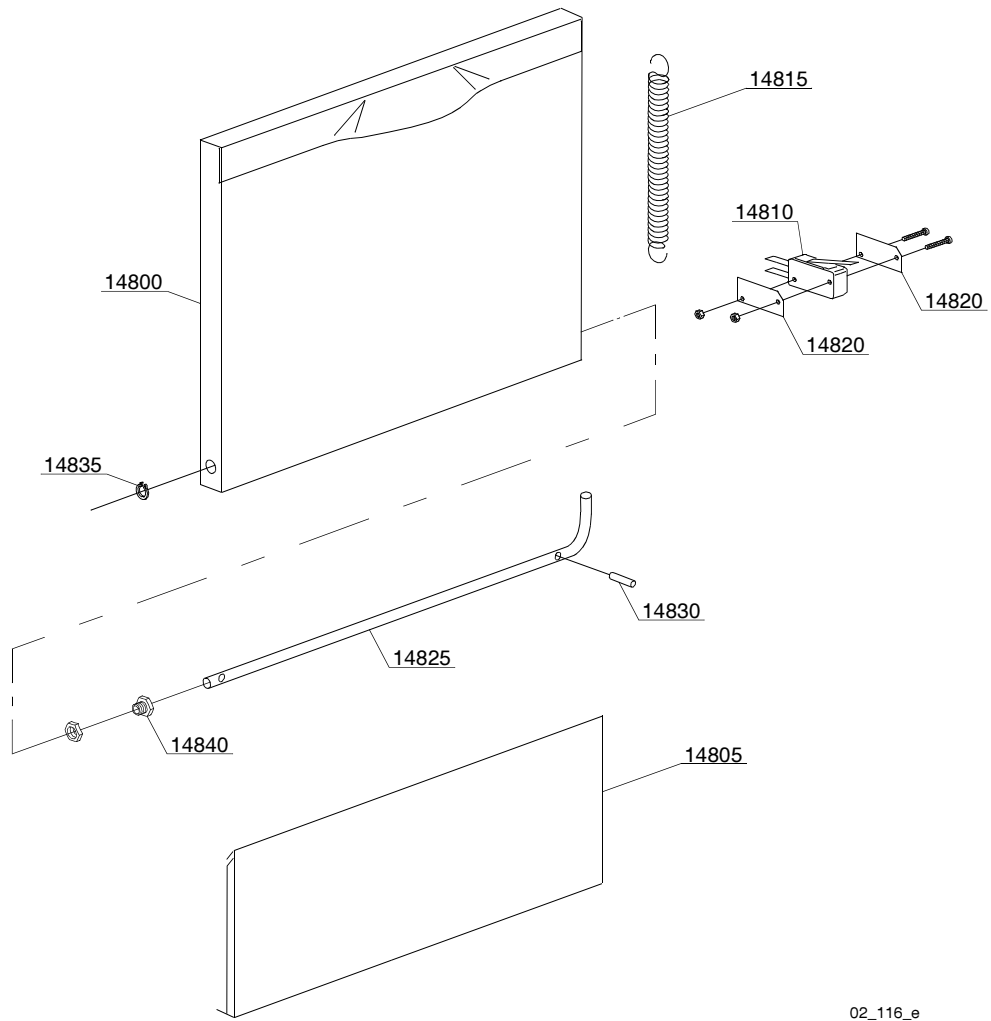

1.2 Product codes

Product code	Full name
Model codes	
em	ELECTROMECHANICAL SWITCHES
cf	LOWER WASHING
Type codes	
JU	JU
Accessory codes	
fs	COLD RINSE
dde	DETERGENT DISPENSER

01_017_e

Spare parts

ID	P-code	Model	Type	Accessory	Voltage	Description
MODULE:General body parts						
14700	10972		JU			Cover
14705	10974		JU			Back panel
14710	10970		JU			Body
14720	10714		JU			2KW heating element
14720	10714/C		JU			2KW heating element - 110Vac
14725	10725		JU			Overflow pipe
14730	10701		JU			Drain elbow
14735	11701/A		JU			Stainless steel nut
14740	10914		JU			Rectangular steel filter
14745	13305		JU			44x32x3 drain elbow gasket
14750	10713		JU			3x2,5x2500 cable
14755	11711		JU			M10 zinc plated nut
14760	10786		JU			M10x25 Ø40 black foot
14765	10986		JU			Bottom protection
14770	11003		JU			Plate for self-tapping screw
14775	15550		JU			Safety thermostat
14780	11835		JU			Brass bush with nut

12_004_e

Spare parts

ID	P-code	Model	Type	Accessory	Voltage	Description
MODULE:4 ways derivation						
9600	15151		JU			Ø10 mm 4 ways derivation
9605	11807		JU			12/22 clamp

13_005_e

Spare parts

ID	P-code	Model	Type	Accessory	Voltage	Description
MODULE:Wash pump						
15200	10501/A		JU		A	0,10 Hp wash pump
15200	10501/D		JU		H	0,10Hp wash pump - 60Hz
15200	10501/E		JU			0,10Hp wash pump - 110Vac 60Hz
15205	10702		JU			5 uF condenser
15210	10718		JU			Pump pipe coupling
15215	13306		JU			43x27x10 pump gasket
15220	11806		JU			25/40 clamp
15225	10505		JU			Rotating seals
15230	10504		JU			Pump rotor
15235	10502		JU			Pump scroll
15240	10506		JU			OR gasket