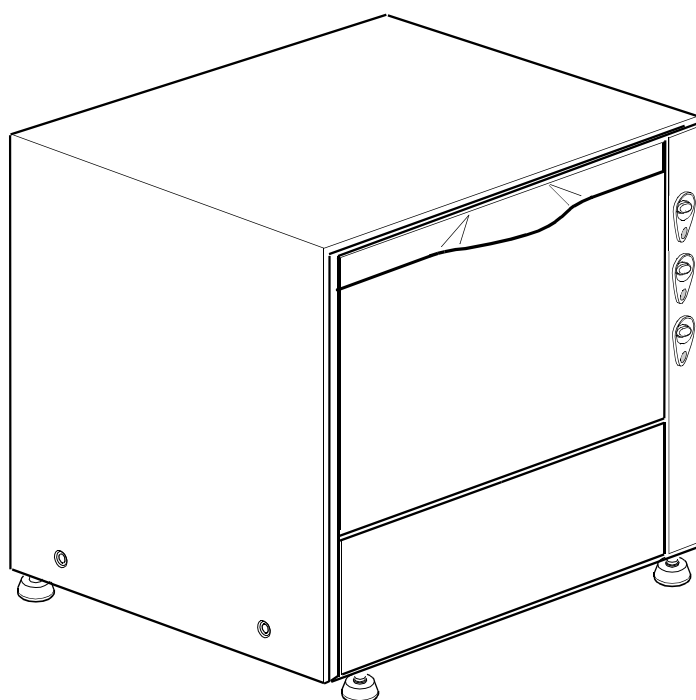

DISHWASHER

ELECTROMECHANICAL SWITCHES
LOWER WASHING

TYPE: JU

Accessories
COLD RINSE
DETERGENT DISPENSER

Spare parts manual

1. Spare parts

General body parts.....	7
Lockup system	9
Control panel	11
Control electric components.....	13
Solenoid valve group	15
Shining product dosing device group .	17
4 ways derivation.....	19
Wash pump	21
Dosing device group	23
Pressure switch group with air trap ...	25
Turret group with rotating arms	27

1.2 Product codes

Product code	Full name
Model codes	
em	ELECTROMECHANICAL SWITCHES
cf	LOWER WASHING
Type codes	
JU	JU
Accessory codes	
fs	COLD RINSE
dde	DETERGENT DISPENSER

01_017_e

Spare parts

ID	P-code	Model	Type	Accessory	Voltage	Description
MODULE:General body parts						
14700	10972		JU			Cover
14705	10974		JU			Back panel
14710	10970		JU			Body
14720	10714		JU			2KW heating element
14720	10714/C		JU			2KW heating element - 110Vac
14725	10725		JU			Overflow pipe
14730	10701		JU			Drain elbow
14735	11701/A		JU			Stainless steel nut
14740	10914		JU			Rectangular steel filter
14745	13305		JU			44x32x3 drain elbow gasket
14750	10713		JU			3x2,5x2500 cable
14755	11711		JU			M10 zinc plated nut
14760	10786		JU			M10x25 Ø40 black foot
14765	10986		JU			Bottom protection
14770	11003		JU			Plate for self-tapping screw
14775	15550		JU			Safety thermostat
14780	11835		JU			Brass bush with nut

02_116_e

03_019_e

04_015_e

Spare parts

ID	P-code	Model	Type	Accessory	Voltage	Description
MODULE:Control electric components						
15000	10708/L		JU			"120"" timer - 230Vac 50Hz"
15005	15146		JU			Low noise filter
15010	10707/1		JU			0-90°C thermostat
15015	10917		JU			Electric components panel
15020	15065		JU			Terminal board
15025	15620/A		JU			110Vac bipolar relay
15030	15065/A		JU			Cable-fastener with screw