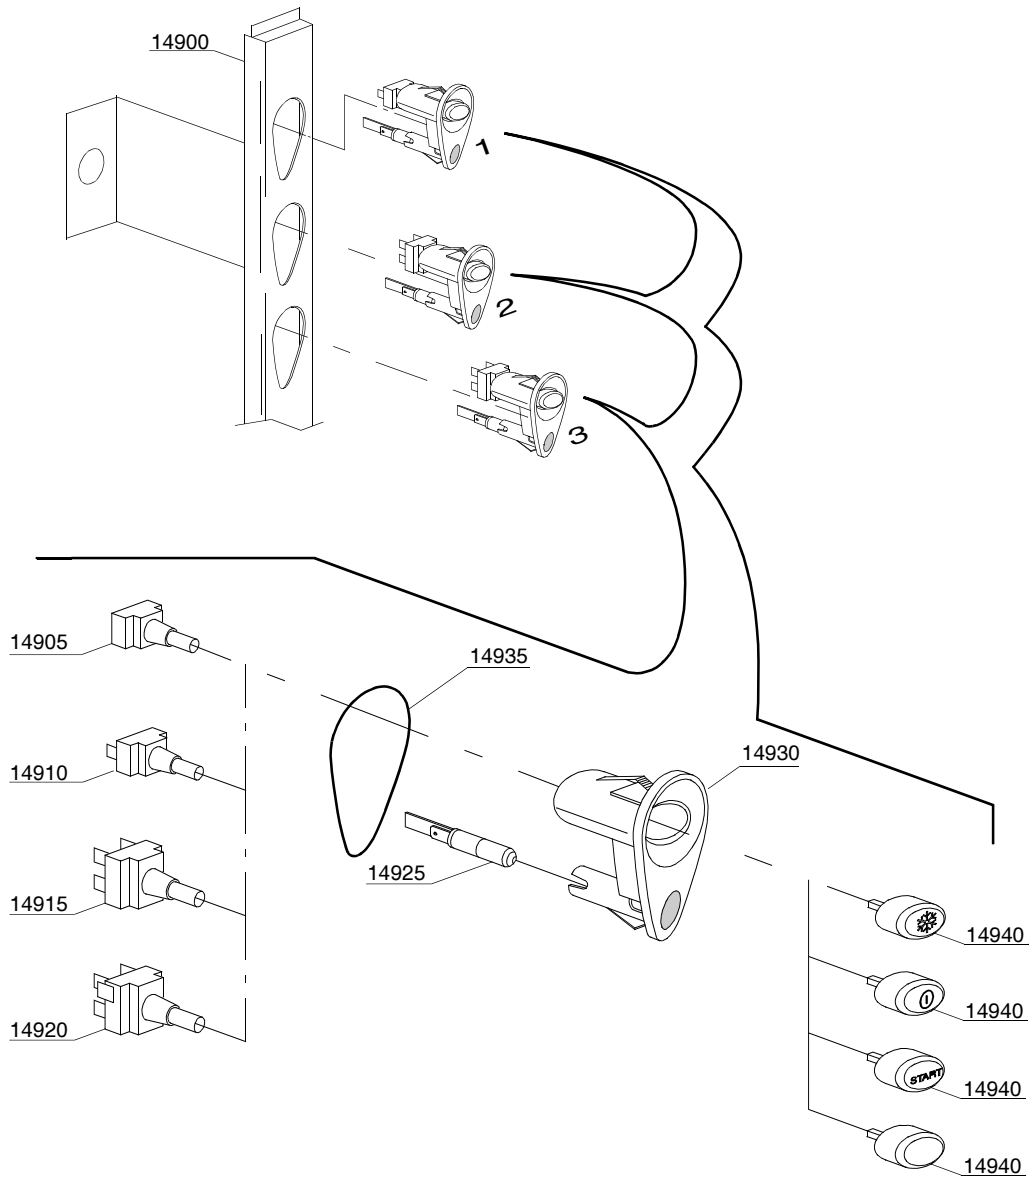

1.2 Product codes

Product code	Full name
Model codes	
em	ELECTROMECHANICAL SWITCHES
cf	LOWER WASHING
Type codes	
JU	JU
Accessory codes	
fs	COLD RINSE
dde	DETERGENT DISPENSER

01_017_e

Spare parts

ID	P-code	Model	Type	Accessory	Voltage	Description
MODULE:General body parts						
14700	10972		JU			Cover
14705	10974		JU			Back panel
14710	10970		JU			Body
14720	10714		JU			2KW heating element
14720	10714/C		JU			2KW heating element - 110Vac
14725	10725		JU			Overflow pipe
14730	10701		JU			Drain elbow
14735	11701/A		JU			Stainless steel nut
14740	10914		JU			Rectangular steel filter
14745	13305		JU			44x32x3 drain elbow gasket
14750	10713		JU			3x2,5x2500 cable
14755	11711		JU			M10 zinc plated nut
14760	10786		JU			M10x25 Ø40 black foot
14765	10986		JU			Bottom protection
14770	11003		JU			Plate for self-tapping screw
14775	15550		JU			Safety thermostat
14780	11835		JU			Brass bush with nut

02_116_e

03_019_e

04_015_e

Spare parts

ID	P-code	Model	Type	Accessory	Voltage	Description
MODULE:Control electric components						
15000	10708/L		JU			"120"" timer - 230Vac 50Hz"
15005	15146		JU			Low noise filter
15010	10707/1		JU			0-90°C thermostat
15015	10917		JU			Electric components panel
15020	15065		JU			Terminal board
15025	15620/A		JU			110Vac bipolar relay
15030	15065/A		JU			Cable-fastener with screw

12_004_e

Spare parts

ID	P-code	Model	Type	Accessory	Voltage	Description
MODULE:4 ways derivation						
9600	15151		JU			Ø10 mm 4 ways derivation
9605	11807		JU			12/22 clamp

13_005_e

Spare parts

ID	P-code	Model	Type	Accessory	Voltage	Description
MODULE:Wash pump						
15200	10501/A		JU		A	0,10 Hp wash pump
15200	10501/D		JU		H	0,10Hp wash pump - 60Hz
15200	10501/E		JU			0,10Hp wash pump - 110Vac 60Hz
15205	10702		JU			5 uF condenser
15210	10718		JU			Pump pipe coupling
15215	13306		JU			43x27x10 pump gasket
15220	11806		JU			25/40 clamp
15225	10505		JU			Rotating seals
15230	10504		JU			Pump rotor
15235	10502		JU			Pump scroll
15240	10506		JU			OR gasket