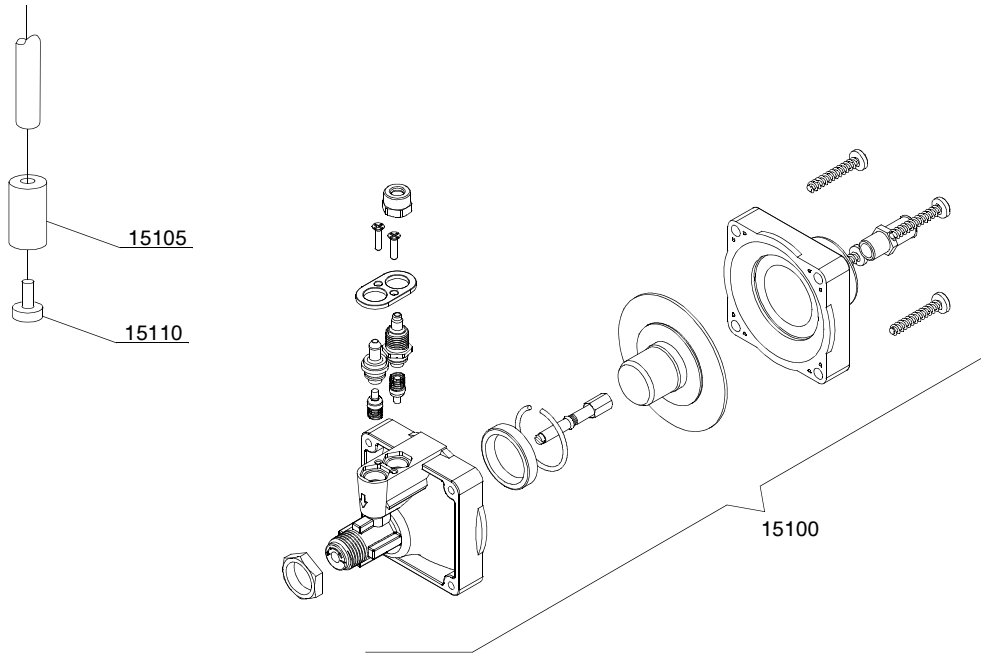

1.2 Product codes

Product code	Full name
Model codes	
em	ELECTROMECHANICAL SWITCHES
cf	LOWER WASHING
Type codes	
JU	JU
Accessory codes	
fs	COLD RINSE
dde	DETERGENT DISPENSER

01_017_e

Spare parts

ID	P-code	Model	Type	Accessory	Voltage	Description
MODULE:General body parts						
14700	10972		JU			Cover
14705	10974		JU			Back panel
14710	10970		JU			Body
14720	10714		JU			2KW heating element
14720	10714/C		JU			2KW heating element - 110Vac
14725	10725		JU			Overflow pipe
14730	10701		JU			Drain elbow
14735	11701/A		JU			Stainless steel nut
14740	10914		JU			Rectangular steel filter
14745	13305		JU			44x32x3 drain elbow gasket
14750	10713		JU			3x2,5x2500 cable
14755	11711		JU			M10 zinc plated nut
14760	10786		JU			M10x25 Ø40 black foot
14765	10986		JU			Bottom protection
14770	11003		JU			Plate for self-tapping screw
14775	15550		JU			Safety thermostat
14780	11835		JU			Brass bush with nut

05_003_e

Spare parts

ID	P-code	Model	Type	Accessory	Voltage	Description
MODULE:Solenoid valve group						
810	15098		JU	cr,ws		Double solenoid valve - Ø10

10_005_e

Spare parts

ID	P-code	Model	Type	Accessory	Voltage	Description
MODULE:Shining product dosing device group						
15100	10705		JU			Shining product dosing device
15105	12525		JU			Counter-weight
15110	15058		JU			Small filter

12_004_e

Spare parts

ID	P-code	Model	Type	Accessory	Voltage	Description
MODULE:4 ways derivation						
9600	15151		JU			Ø10 mm 4 ways derivation
9605	11807		JU			12/22 clamp

13_005_e

Spare parts

ID	P-code	Model	Type	Accessory	Voltage	Description
MODULE:Wash pump						
15200	10501/A		JU		A	0,10 Hp wash pump
15200	10501/D		JU		H	0,10Hp wash pump - 60Hz
15200	10501/E		JU			0,10Hp wash pump - 110Vac 60Hz
15205	10702		JU			5 uF condenser
15210	10718		JU			Pump pipe coupling
15215	13306		JU			43x27x10 pump gasket
15220	11806		JU			25/40 clamp
15225	10505		JU			Rotating seals
15230	10504		JU			Pump rotor
15235	10502		JU			Pump scroll
15240	10506		JU			OR gasket