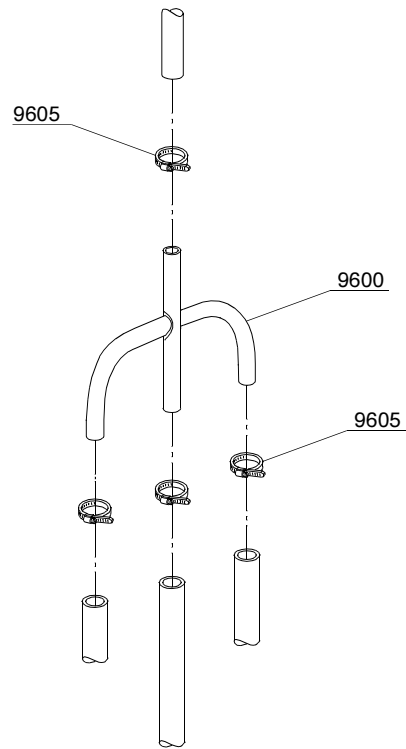

1.2 Product codes

Product code	Full name
Model codes	
em	ELECTROMECHANICAL SWITCHES
cf	LOWER WASHING
Type codes	
JU	JU
Accessory codes	
fs	COLD RINSE
dde	DETERGENT DISPENSER

01_017_e

Spare parts

ID	P-code	Model	Type	Accessory	Voltage	Description
MODULE:General body parts						
14700	10972		JU			Cover
14705	10974		JU			Back panel
14710	10970		JU			Body
14720	10714		JU			2KW heating element
14720	10714/C		JU			2KW heating element - 110Vac
14725	10725		JU			Overflow pipe
14730	10701		JU			Drain elbow
14735	11701/A		JU			Stainless steel nut
14740	10914		JU			Rectangular steel filter
14745	13305		JU			44x32x3 drain elbow gasket
14750	10713		JU			3x2,5x2500 cable
14755	11711		JU			M10 zinc plated nut
14760	10786		JU			M10x25 Ø40 black foot
14765	10986		JU			Bottom protection
14770	11003		JU			Plate for self-tapping screw
14775	15550		JU			Safety thermostat
14780	11835		JU			Brass bush with nut

05_003_e

Spare parts

ID	P-code	Model	Type	Accessory	Voltage	Description
MODULE:Solenoid valve group						
810	15098		JU	cr,ws		Double solenoid valve - Ø10

10_005_e

Spare parts

ID	P-code	Model	Type	Accessory	Voltage	Description
MODULE:Shining product dosing device group						
15100	10705		JU			Shining product dosing device
15105	12525		JU			Counter-weight
15110	15058		JU			Small filter

12_004_e

Spare parts

ID	P-code	Model	Type	Accessory	Voltage	Description
MODULE:4 ways derivation						
9600	15151		JU			Ø10 mm 4 ways derivation
9605	11807		JU			12/22 clamp

13_005_e

Spare parts

ID	P-code	Model	Type	Accessory	Voltage	Description
MODULE:Wash pump						
15200	10501/A		JU		A	0,10 Hp wash pump
15200	10501/D		JU		H	0,10Hp wash pump - 60Hz
15200	10501/E		JU			0,10Hp wash pump - 110Vac 60Hz
15205	10702		JU			5 uF condenser
15210	10718		JU			Pump pipe coupling
15215	13306		JU			43x27x10 pump gasket
15220	11806		JU			25/40 clamp
15225	10505		JU			Rotating seals
15230	10504		JU			Pump rotor
15235	10502		JU			Pump scroll
15240	10506		JU			OR gasket