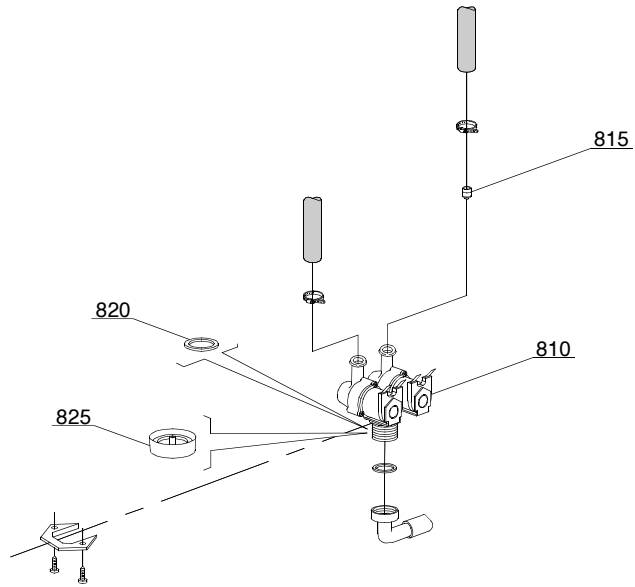

1.2 Product codes

Product code	Full name
Model codes	
em	ELECTROMECHANICAL SWITCHES
cf	LOWER WASHING
Type codes	
JU	JU
Accessory codes	
fs	COLD RINSE
dde	DETERGENT DISPENSER

01_017_e

Spare parts

ID	P-code	Model	Type	Accessory	Voltage	Description
MODULE:General body parts						
14700	10972		JU			Cover
14705	10974		JU			Back panel
14710	10970		JU			Body
14720	10714		JU			2KW heating element
14720	10714/C		JU			2KW heating element - 110Vac
14725	10725		JU			Overflow pipe
14730	10701		JU			Drain elbow
14735	11701/A		JU			Stainless steel nut
14740	10914		JU			Rectangular steel filter
14745	13305		JU			44x32x3 drain elbow gasket
14750	10713		JU			3x2,5x2500 cable
14755	11711		JU			M10 zinc plated nut
14760	10786		JU			M10x25 Ø40 black foot
14765	10986		JU			Bottom protection
14770	11003		JU			Plate for self-tapping screw
14775	15550		JU			Safety thermostat
14780	11835		JU			Brass bush with nut

05_003_e

Spare parts

ID	P-code	Model	Type	Accessory	Voltage	Description
MODULE:Solenoid valve group						
810	15098		JU	cr,ws		Double solenoid valve - Ø10

10_005_e

Spare parts

ID	P-code	Model	Type	Accessory	Voltage	Description
MODULE:Shining product dosing device group						
15100	10705		JU			Shining product dosing device
15105	12525		JU			Counter-weight
15110	15058		JU			Small filter

12_004_e

Spare parts

ID	P-code	Model	Type	Accessory	Voltage	Description
MODULE:4 ways derivation						
9600	15151		JU			Ø10 mm 4 ways derivation
9605	11807		JU			12/22 clamp

13_005_e

Spare parts

ID	P-code	Model	Type	Accessory	Voltage	Description
MODULE:Wash pump						
15200	10501/A		JU		A	0,10 Hp wash pump
15200	10501/D		JU		H	0,10Hp wash pump - 60Hz
15200	10501/E		JU			0,10Hp wash pump - 110Vac 60Hz
15205	10702		JU			5 uF condenser
15210	10718		JU			Pump pipe coupling
15215	13306		JU			43x27x10 pump gasket
15220	11806		JU			25/40 clamp
15225	10505		JU			Rotating seals
15230	10504		JU			Pump rotor
15235	10502		JU			Pump scroll
15240	10506		JU			OR gasket