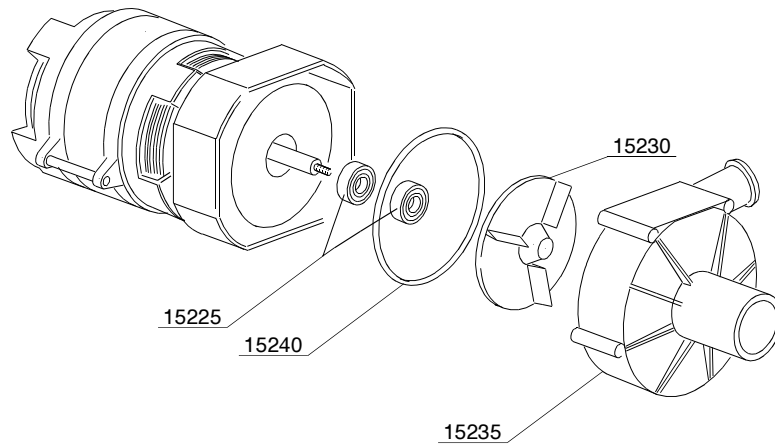

1.2 Product codes

Product code	Full name
Model codes	
em	ELECTROMECHANICAL SWITCHES
cf	LOWER WASHING
Type codes	
JU	JU
Accessory codes	
fs	COLD RINSE
dde	DETERGENT DISPENSER

01_017_e

Spare parts

ID	P-code	Model	Type	Accessory	Voltage	Description
MODULE:General body parts						
14700	10972		JU			Cover
14705	10974		JU			Back panel
14710	10970		JU			Body
14720	10714		JU			2KW heating element
14720	10714/C		JU			2KW heating element - 110Vac
14725	10725		JU			Overflow pipe
14730	10701		JU			Drain elbow
14735	11701/A		JU			Stainless steel nut
14740	10914		JU			Rectangular steel filter
14745	13305		JU			44x32x3 drain elbow gasket
14750	10713		JU			3x2,5x2500 cable
14755	11711		JU			M10 zinc plated nut
14760	10786		JU			M10x25 Ø40 black foot
14765	10986		JU			Bottom protection
14770	11003		JU			Plate for self-tapping screw
14775	15550		JU			Safety thermostat
14780	11835		JU			Brass bush with nut

05_003_e

Spare parts

ID	P-code	Model	Type	Accessory	Voltage	Description
MODULE:Solenoid valve group						
810	15098		JU	cr,ws		Double solenoid valve - Ø10

10_005_e

Spare parts

ID	P-code	Model	Type	Accessory	Voltage	Description
MODULE:Shining product dosing device group						
15100	10705		JU			Shining product dosing device
15105	12525		JU			Counter-weight
15110	15058		JU			Small filter

12_004_e

Spare parts

ID	P-code	Model	Type	Accessory	Voltage	Description
MODULE:4 ways derivation						
9600	15151		JU			Ø10 mm 4 ways derivation
9605	11807		JU			12/22 clamp

13_005_e

Spare parts

ID	P-code	Model	Type	Accessory	Voltage	Description
MODULE:Wash pump						
15200	10501/A		JU		A	0,10 Hp wash pump
15200	10501/D		JU		H	0,10Hp wash pump - 60Hz
15200	10501/E		JU			0,10Hp wash pump - 110Vac 60Hz
15205	10702		JU			5 uF condenser
15210	10718		JU			Pump pipe coupling
15215	13306		JU			43x27x10 pump gasket
15220	11806		JU			25/40 clamp
15225	10505		JU			Rotating seals
15230	10504		JU			Pump rotor
15235	10502		JU			Pump scroll
15240	10506		JU			OR gasket