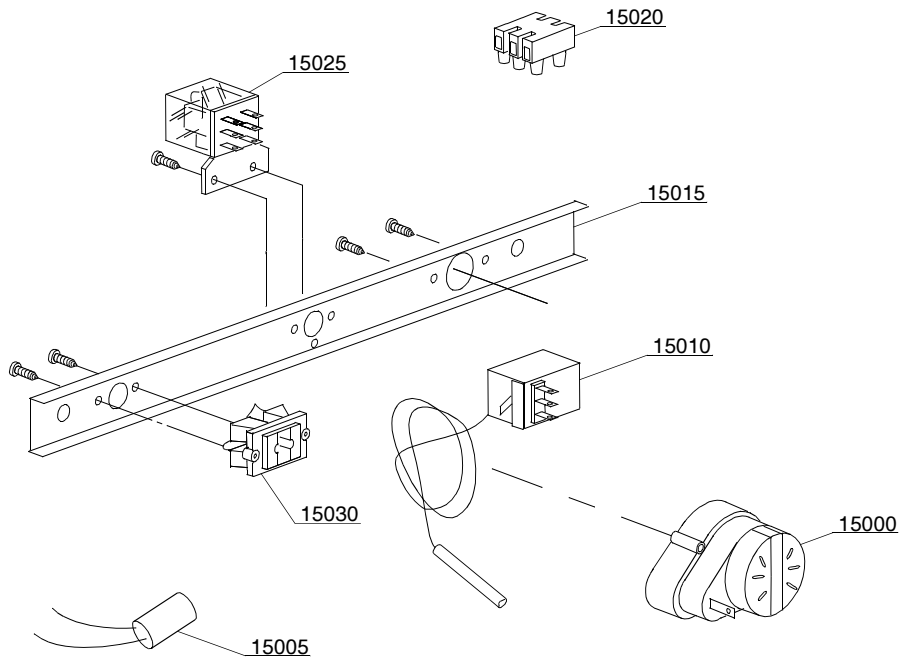

1.2 Product codes

Product code	Full name
Model codes	
em	ELECTROMECHANICAL SWITCHES
cf	LOWER WASHING
Type codes	
JU	JU
Accessory codes	
fs	COLD RINSE
dde	DETERGENT DISPENSER

01_017_e

Spare parts

ID	P-code	Model	Type	Accessory	Voltage	Description
MODULE:General body parts						
14700	10972		JU			Cover
14705	10974		JU			Back panel
14710	10970		JU			Body
14720	10714		JU			2KW heating element
14720	10714/C		JU			2KW heating element - 110Vac
14725	10725		JU			Overflow pipe
14730	10701		JU			Drain elbow
14735	11701/A		JU			Stainless steel nut
14740	10914		JU			Rectangular steel filter
14745	13305		JU			44x32x3 drain elbow gasket
14750	10713		JU			3x2,5x2500 cable
14755	11711		JU			M10 zinc plated nut
14760	10786		JU			M10x25 Ø40 black foot
14765	10986		JU			Bottom protection
14770	11003		JU			Plate for self-tapping screw
14775	15550		JU			Safety thermostat
14780	11835		JU			Brass bush with nut

02_116_e

03_019_e

04_015_e

Spare parts

ID	P-code	Model	Type	Accessory	Voltage	Description
MODULE:Control electric components						
15000	10708/L		JU			"120"" timer - 230Vac 50Hz"
15005	15146		JU			Low noise filter
15010	10707/1		JU			0-90°C thermostat
15015	10917		JU			Electric components panel
15020	15065		JU			Terminal board
15025	15620/A		JU			110Vac bipolar relay
15030	15065/A		JU			Cable-fastener with screw

12_004_e

Spare parts

ID	P-code	Model	Type	Accessory	Voltage	Description
MODULE:4 ways derivation						
9600	15151		JU			Ø10 mm 4 ways derivation
9605	11807		JU			12/22 clamp

13_005_e

Spare parts

ID	P-code	Model	Type	Accessory	Voltage	Description
MODULE:Wash pump						
15200	10501/A		JU		A	0,10 Hp wash pump
15200	10501/D		JU		H	0,10Hp wash pump - 60Hz
15200	10501/E		JU			0,10Hp wash pump - 110Vac 60Hz
15205	10702		JU			5 uF condenser
15210	10718		JU			Pump pipe coupling
15215	13306		JU			43x27x10 pump gasket
15220	11806		JU			25/40 clamp
15225	10505		JU			Rotating seals
15230	10504		JU			Pump rotor
15235	10502		JU			Pump scroll
15240	10506		JU			OR gasket