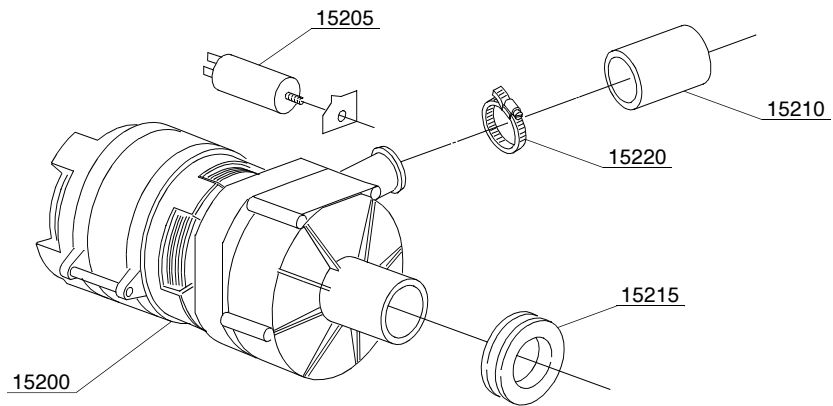

1.2 Product codes

Product code	Full name
Model codes	
em	ELECTROMECHANICAL SWITCHES
cf	LOWER WASHING
Type codes	
JU	JU
Accessory codes	
fs	COLD RINSE
dde	DETERGENT DISPENSER

01_017_e

Spare parts

ID	P-code	Model	Type	Accessory	Voltage	Description
MODULE:General body parts						
14700	10972		JU			Cover
14705	10974		JU			Back panel
14710	10970		JU			Body
14720	10714		JU			2KW heating element
14720	10714/C		JU			2KW heating element - 110Vac
14725	10725		JU			Overflow pipe
14730	10701		JU			Drain elbow
14735	11701/A		JU			Stainless steel nut
14740	10914		JU			Rectangular steel filter
14745	13305		JU			44x32x3 drain elbow gasket
14750	10713		JU			3x2,5x2500 cable
14755	11711		JU			M10 zinc plated nut
14760	10786		JU			M10x25 Ø40 black foot
14765	10986		JU			Bottom protection
14770	11003		JU			Plate for self-tapping screw
14775	15550		JU			Safety thermostat
14780	11835		JU			Brass bush with nut

05_003_e

Spare parts

ID	P-code	Model	Type	Accessory	Voltage	Description
MODULE:Solenoid valve group						
810	15098		JU	cr,ws		Double solenoid valve - Ø10

10_005_e

Spare parts

ID	P-code	Model	Type	Accessory	Voltage	Description
MODULE:Shining product dosing device group						
15100	10705		JU			Shining product dosing device
15105	12525		JU			Counter-weight
15110	15058		JU			Small filter

12_004_e

Spare parts

ID	P-code	Model	Type	Accessory	Voltage	Description
MODULE:4 ways derivation						
9600	15151		JU			Ø10 mm 4 ways derivation
9605	11807		JU			12/22 clamp

13_005_e

Spare parts

ID	P-code	Model	Type	Accessory	Voltage	Description
MODULE:Wash pump						
15200	10501/A		JU		A	0,10 Hp wash pump
15200	10501/D		JU		H	0,10Hp wash pump - 60Hz
15200	10501/E		JU			0,10Hp wash pump - 110Vac 60Hz
15205	10702		JU			5 uF condenser
15210	10718		JU			Pump pipe coupling
15215	13306		JU			43x27x10 pump gasket
15220	11806		JU			25/40 clamp
15225	10505		JU			Rotating seals
15230	10504		JU			Pump rotor
15235	10502		JU			Pump scroll
15240	10506		JU			OR gasket