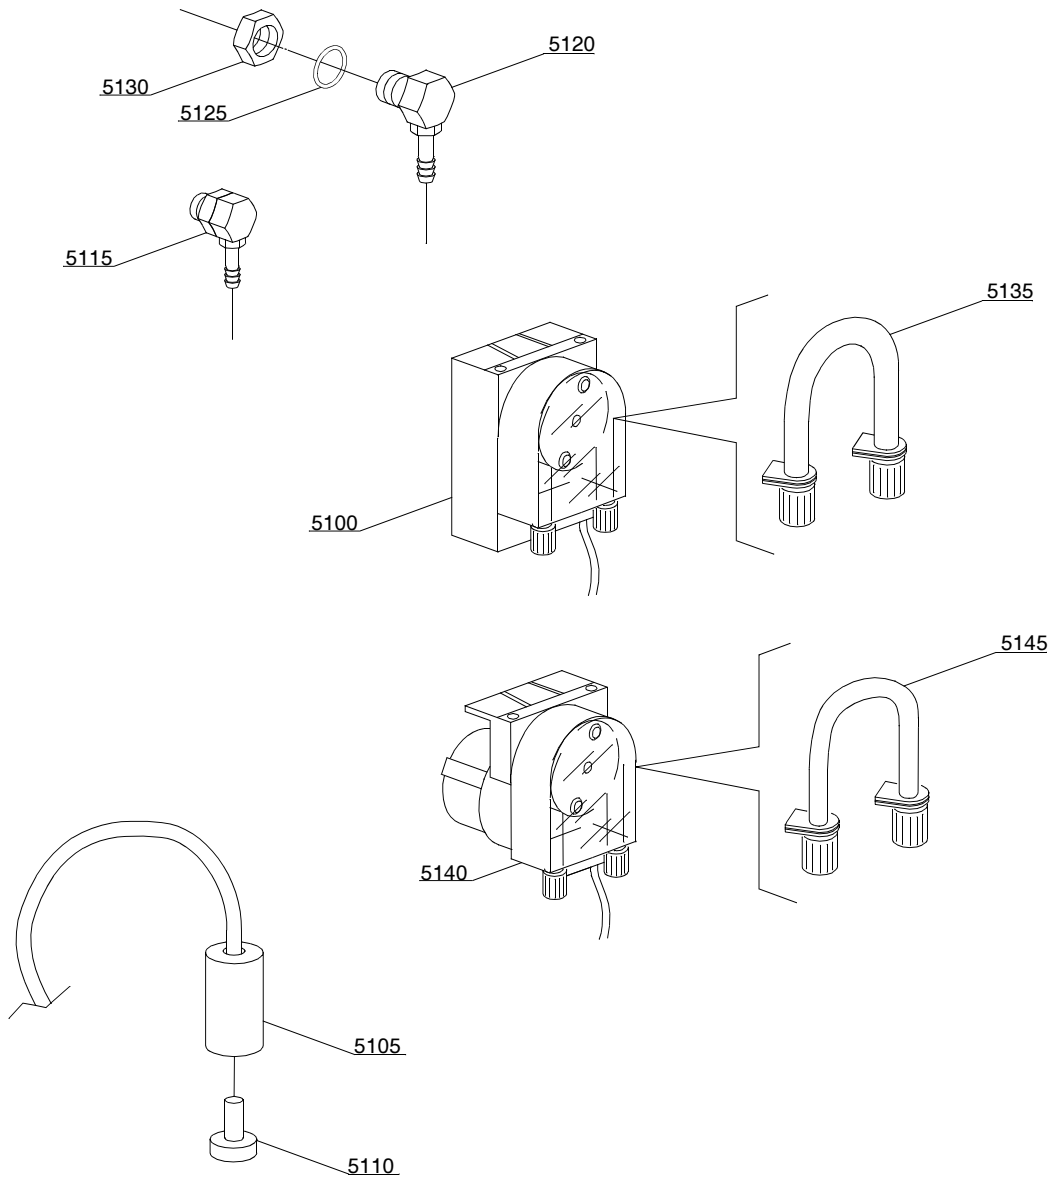

1.2 Product codes

Product code	Full name
Model codes	
em	ELECTROMECHANICAL SWITCHES
cf	LOWER WASHING
Type codes	
JU	JU
Accessory codes	
fs	COLD RINSE
dde	DETERGENT DISPENSER

01_017_e

Spare parts

ID	P-code	Model	Type	Accessory	Voltage	Description
MODULE:General body parts						
14700	10972		JU			Cover
14705	10974		JU			Back panel
14710	10970		JU			Body
14720	10714		JU			2KW heating element
14720	10714/C		JU			2KW heating element - 110Vac
14725	10725		JU			Overflow pipe
14730	10701		JU			Drain elbow
14735	11701/A		JU			Stainless steel nut
14740	10914		JU			Rectangular steel filter
14745	13305		JU			44x32x3 drain elbow gasket
14750	10713		JU			3x2,5x2500 cable
14755	11711		JU			M10 zinc plated nut
14760	10786		JU			M10x25 Ø40 black foot
14765	10986		JU			Bottom protection
14770	11003		JU			Plate for self-tapping screw
14775	15550		JU			Safety thermostat
14780	11835		JU			Brass bush with nut

05_003_e

Spare parts

ID	P-code	Model	Type	Accessory	Voltage	Description
MODULE:Solenoid valve group						
810	15098		JU	cr,ws		Double solenoid valve - Ø10

10_005_e

Spare parts

ID	P-code	Model	Type	Accessory	Voltage	Description
MODULE:Shining product dosing device group						
15100	10705		JU			Shining product dosing device
15105	12525		JU			Counter-weight
15110	15058		JU			Small filter

12_004_e

Spare parts

ID	P-code	Model	Type	Accessory	Voltage	Description
MODULE:4 ways derivation						
9600	15151		JU			Ø10 mm 4 ways derivation
9605	11807		JU			12/22 clamp

13_005_e

Spare parts

ID	P-code	Model	Type	Accessory	Voltage	Description
MODULE:Wash pump						
15200	10501/A		JU		A	0,10 Hp wash pump
15200	10501/D		JU		H	0,10Hp wash pump - 60Hz
15200	10501/E		JU			0,10Hp wash pump - 110Vac 60Hz
15205	10702		JU			5 uF condenser
15210	10718		JU			Pump pipe coupling
15215	13306		JU			43x27x10 pump gasket
15220	11806		JU			25/40 clamp
15225	10505		JU			Rotating seals
15230	10504		JU			Pump rotor
15235	10502		JU			Pump scroll
15240	10506		JU			OR gasket