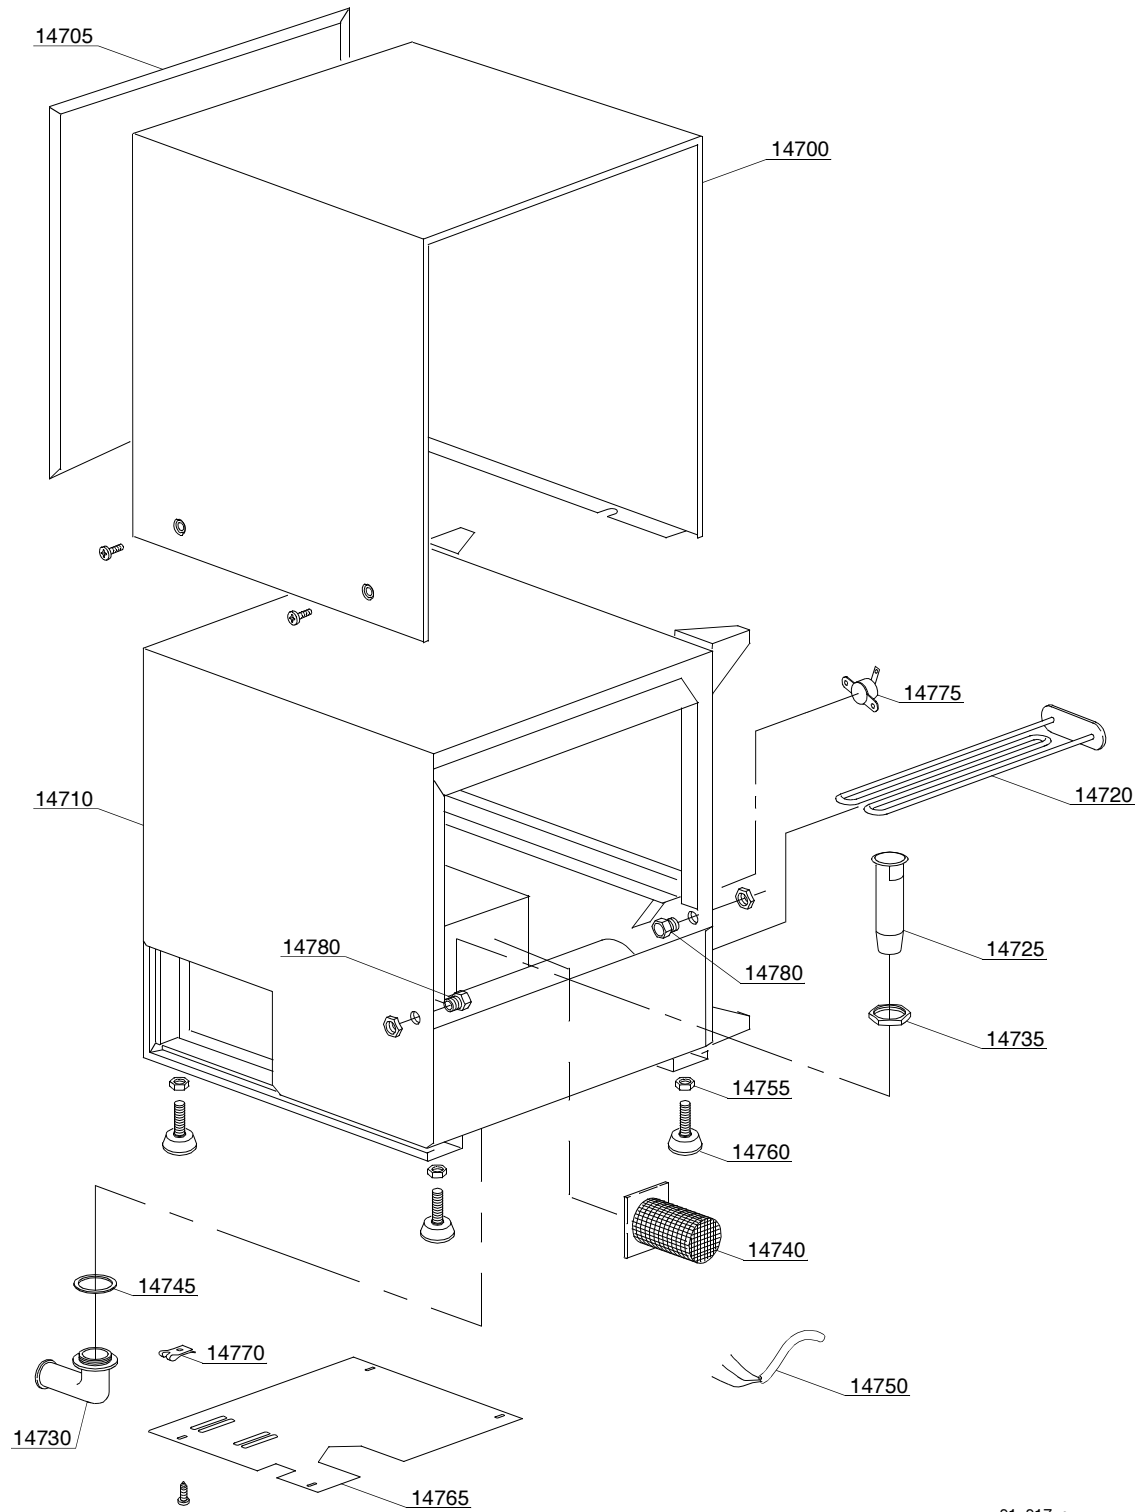

DISHWASHER

ELECTROMECHANICAL SWITCHES
LOWER WASHING

TYPE: JU

Accessories
COLD RINSE
DETERGENT DISPENSER

Spare parts manual

1. Spare parts

General body parts.....	7
Lockup system	9
Control panel	11
Control electric components.....	13
Solenoid valve group	15
Shining product dosing device group .	17
4 ways derivation.....	19
Wash pump	21
Dosing device group	23
Pressure switch group with air trap ...	25
Turret group with rotating arms	27

1.2 Product codes

Product code	Full name
Model codes	
em	ELECTROMECHANICAL SWITCHES
cf	LOWER WASHING
Type codes	
JU	JU
Accessory codes	
fs	COLD RINSE
dde	DETERGENT DISPENSER

01_017_e

Spare parts

ID	P-code	Model	Type	Accessory	Voltage	Description
MODULE:General body parts						
14700	10972		JU			Cover
14705	10974		JU			Back panel
14710	10970		JU			Body
14720	10714		JU			2KW heating element
14720	10714/C		JU			2KW heating element - 110Vac
14725	10725		JU			Overflow pipe
14730	10701		JU			Drain elbow
14735	11701/A		JU			Stainless steel nut
14740	10914		JU			Rectangular steel filter
14745	13305		JU			44x32x3 drain elbow gasket
14750	10713		JU			3x2,5x2500 cable
14755	11711		JU			M10 zinc plated nut
14760	10786		JU			M10x25 Ø40 black foot
14765	10986		JU			Bottom protection
14770	11003		JU			Plate for self-tapping screw
14775	15550		JU			Safety thermostat
14780	11835		JU			Brass bush with nut

02_116_e

03_019_e

04_015_e

Spare parts

ID	P-code	Model	Type	Accessory	Voltage	Description
MODULE:Control electric components						
15000	10708/L		JU			"120"" timer - 230Vac 50Hz"
15005	15146		JU			Low noise filter
15010	10707/1		JU			0-90°C thermostat
15015	10917		JU			Electric components panel
15020	15065		JU			Terminal board
15025	15620/A		JU			110Vac bipolar relay
15030	15065/A		JU			Cable-fastener with screw