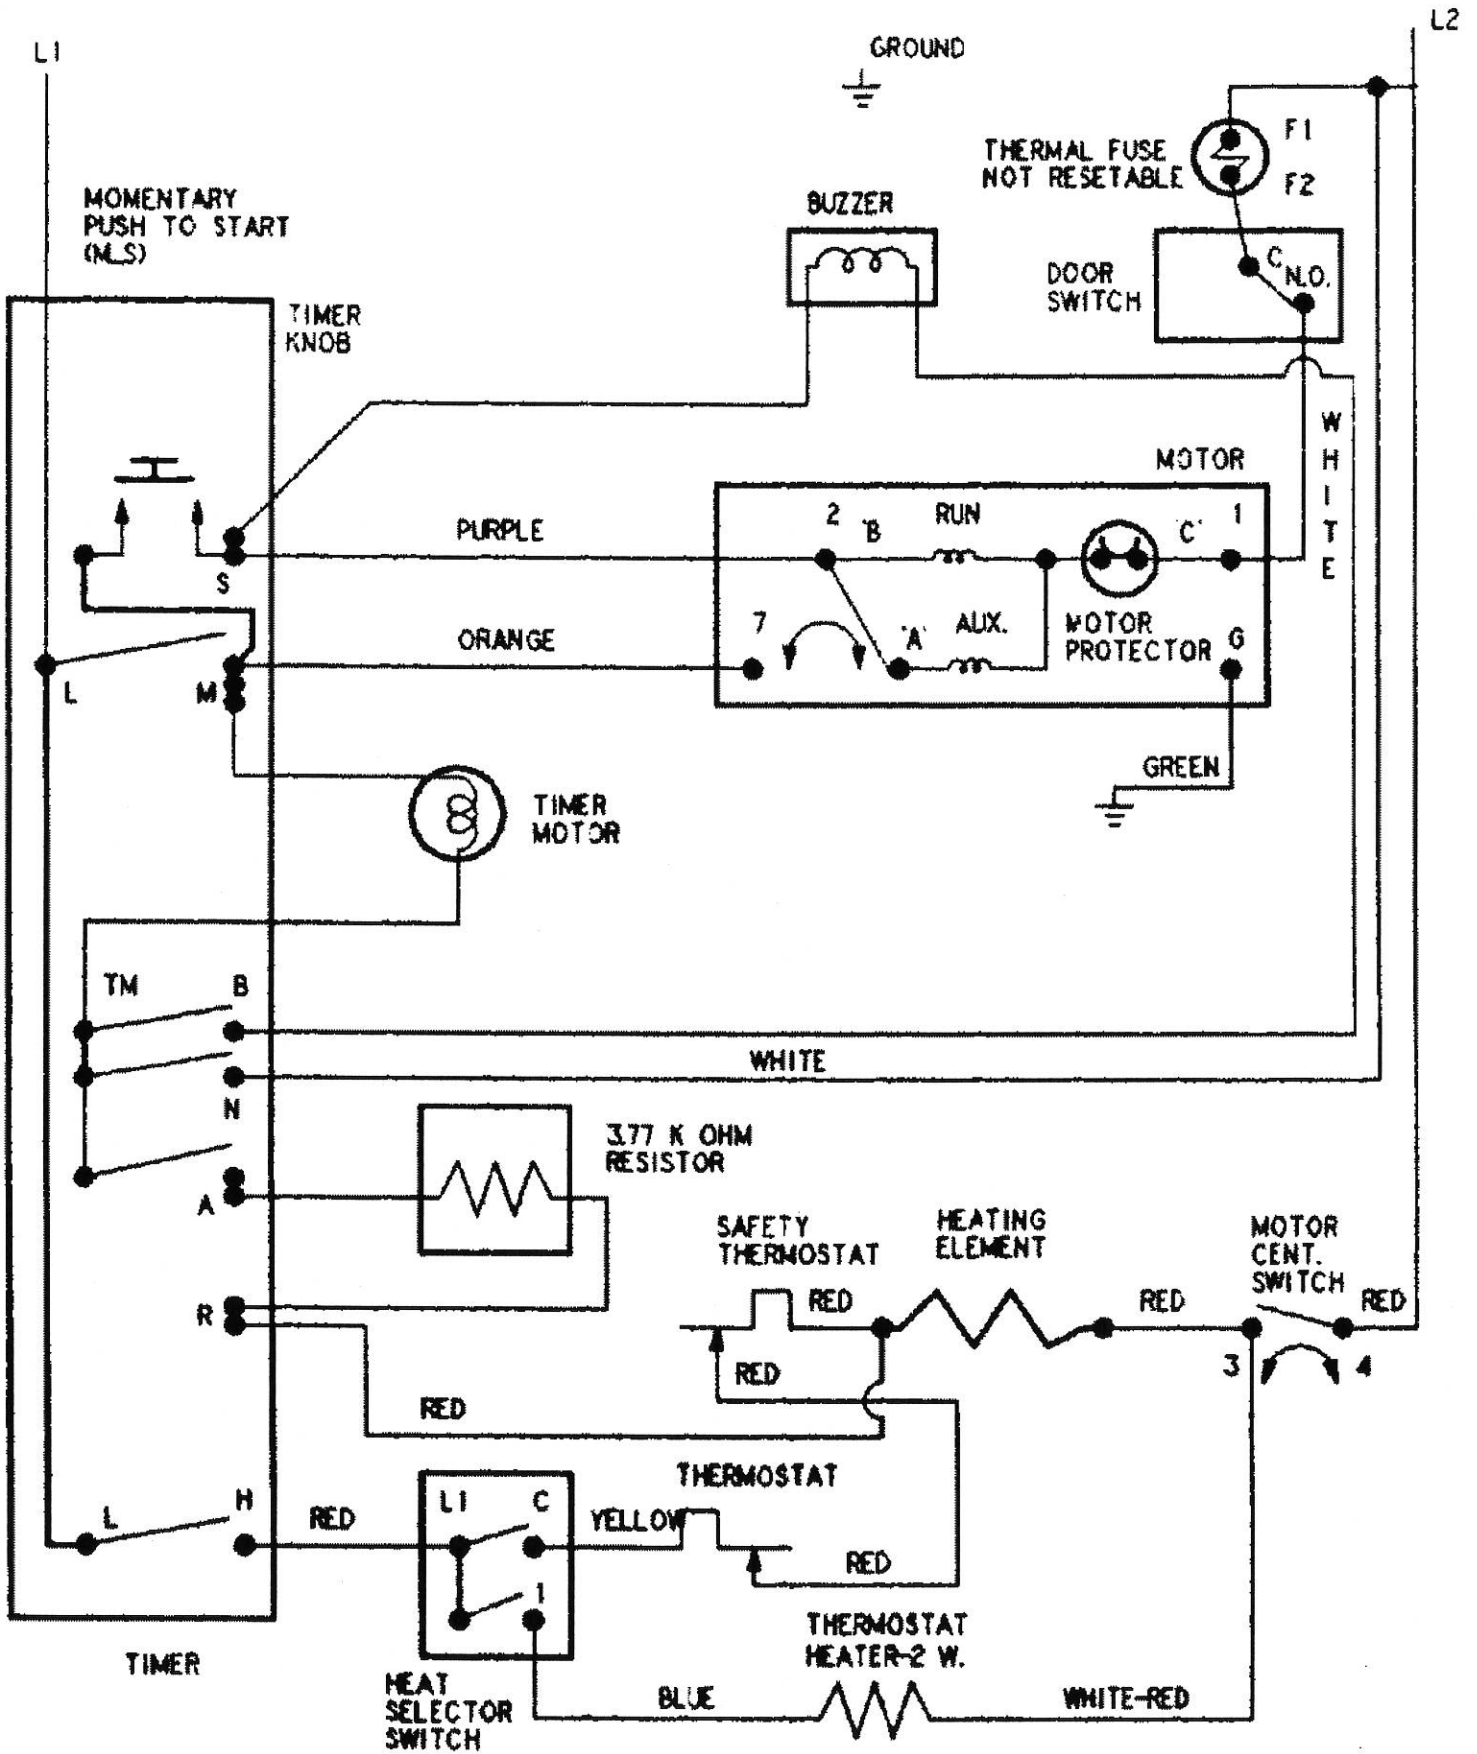

Illustrated Parts Lookup

Parts for MAYTAG Model "AYE2200AGW", Image Section "07 - TUMBLER"

Item	Part Number	Part Description	Alt Part	Series	Qty
1	25-7733	SCREW	681414	10	8
	LA-1054	DRYER BULKHEAD KIT		10	1
2	53-0281	SEAL ASSY (WHITE)	31001747	10	1
3	53-1250	CYLINDER (W/BAFFLE)		10	1
4	25-7759	SCREW	3196164	10	12
	Y02100002	BAFFLE (WHT)	53-1249	10	3
5	31531589	BELT, CYLINDER	341241	10	1
6	25-7101	SCREW		10	4
	53-0197	SUPPORT ASSY.-CYLINDER REAR		10	2
7	31001096	ROLLER (REAR)		10	2
8	25-7813	SPACER		10	2
9	25-7814	WASHER		10	2
10	25-7854	RING, RETAINING		10	2
11	LA-1008	RR ROLLER KIT		10	1
12	53-1518	BLOCK, TERMINAL		10	1
	25-7952	SCREW	3400074	10	2
13	25-3122	WASHER, FLAT		10	7
14	25-7808	NUT (No.10-24)	21001837	10	1
	25-0027	NUT (No.10-32)	311484	10	6
15	53-0965	STRAP, GROUND		10	1