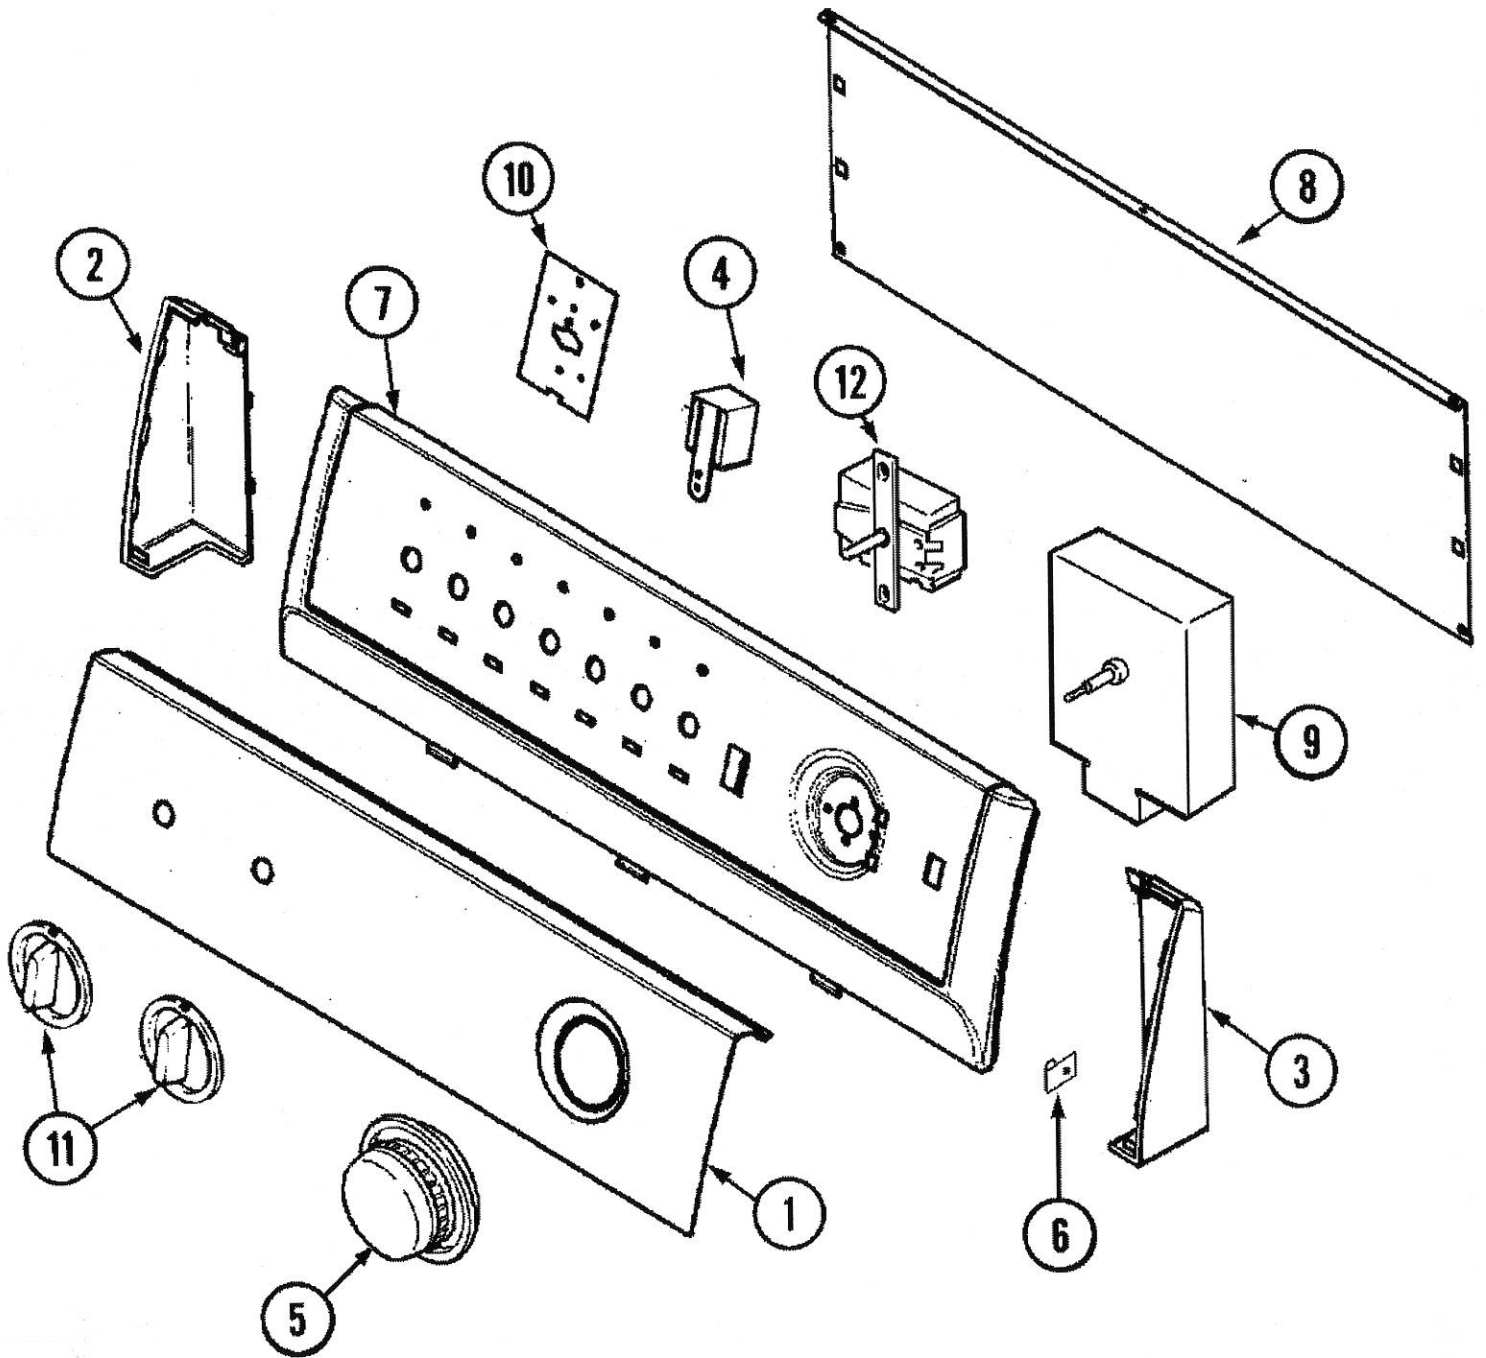

Illustrated Parts Lookup - AYE2200AGW, 02 - CONTROL PANEL

Illustrated Parts Lookup

Parts for MAYTAG Model "AYE2200AGW", Image Section "02 - CONTROL PANEL"

Item	Part Number	Part Description	Alt Part	Series	Qty
1	21001631	PANEL, CONTROL	31001394	10	1
2	21001629	ENDCAP, PANEL (LT-WHT)	21001546	10	1
	25-3092	SCREW	90767	10	2
3	25-3092	SCREW	90767	10	2
	21001636	ENDCAP, PANEL (RT-WHT)	21001547	10	1
4	31001448	BUZZER, CYCLE SIGNAL		10	1
5	31001388	KNOB/SKIRT, TIMER (WHT)		10	1
6	25-7851	SPEEDCLIP, END CAP TO TOP		10	4
7	21001635	FRAME (WHT)	21001552	10	1
8	21001527	SHIELD, REAR (BACK PANEL)		10	1
	25-3457	SCREW, SEMS		10	3
	25-3092	SCREW	90767	10	3
9	53-2391	TIMER		10	1
10	21001517	SHIELD, CONTROL (1 POS.)		10	2
11	21001544	KNOB, SELECTOR (WHT)		10	2
12	31001449	SWITCH, SELECTOR		10	1
NI	31001069	RESISTOR ASSY.	31001514	10	1
	31001439	MANUAL, USE & CARE		10	1
	31001460	MANUAL, USE & CARE (SPAN)		10	1