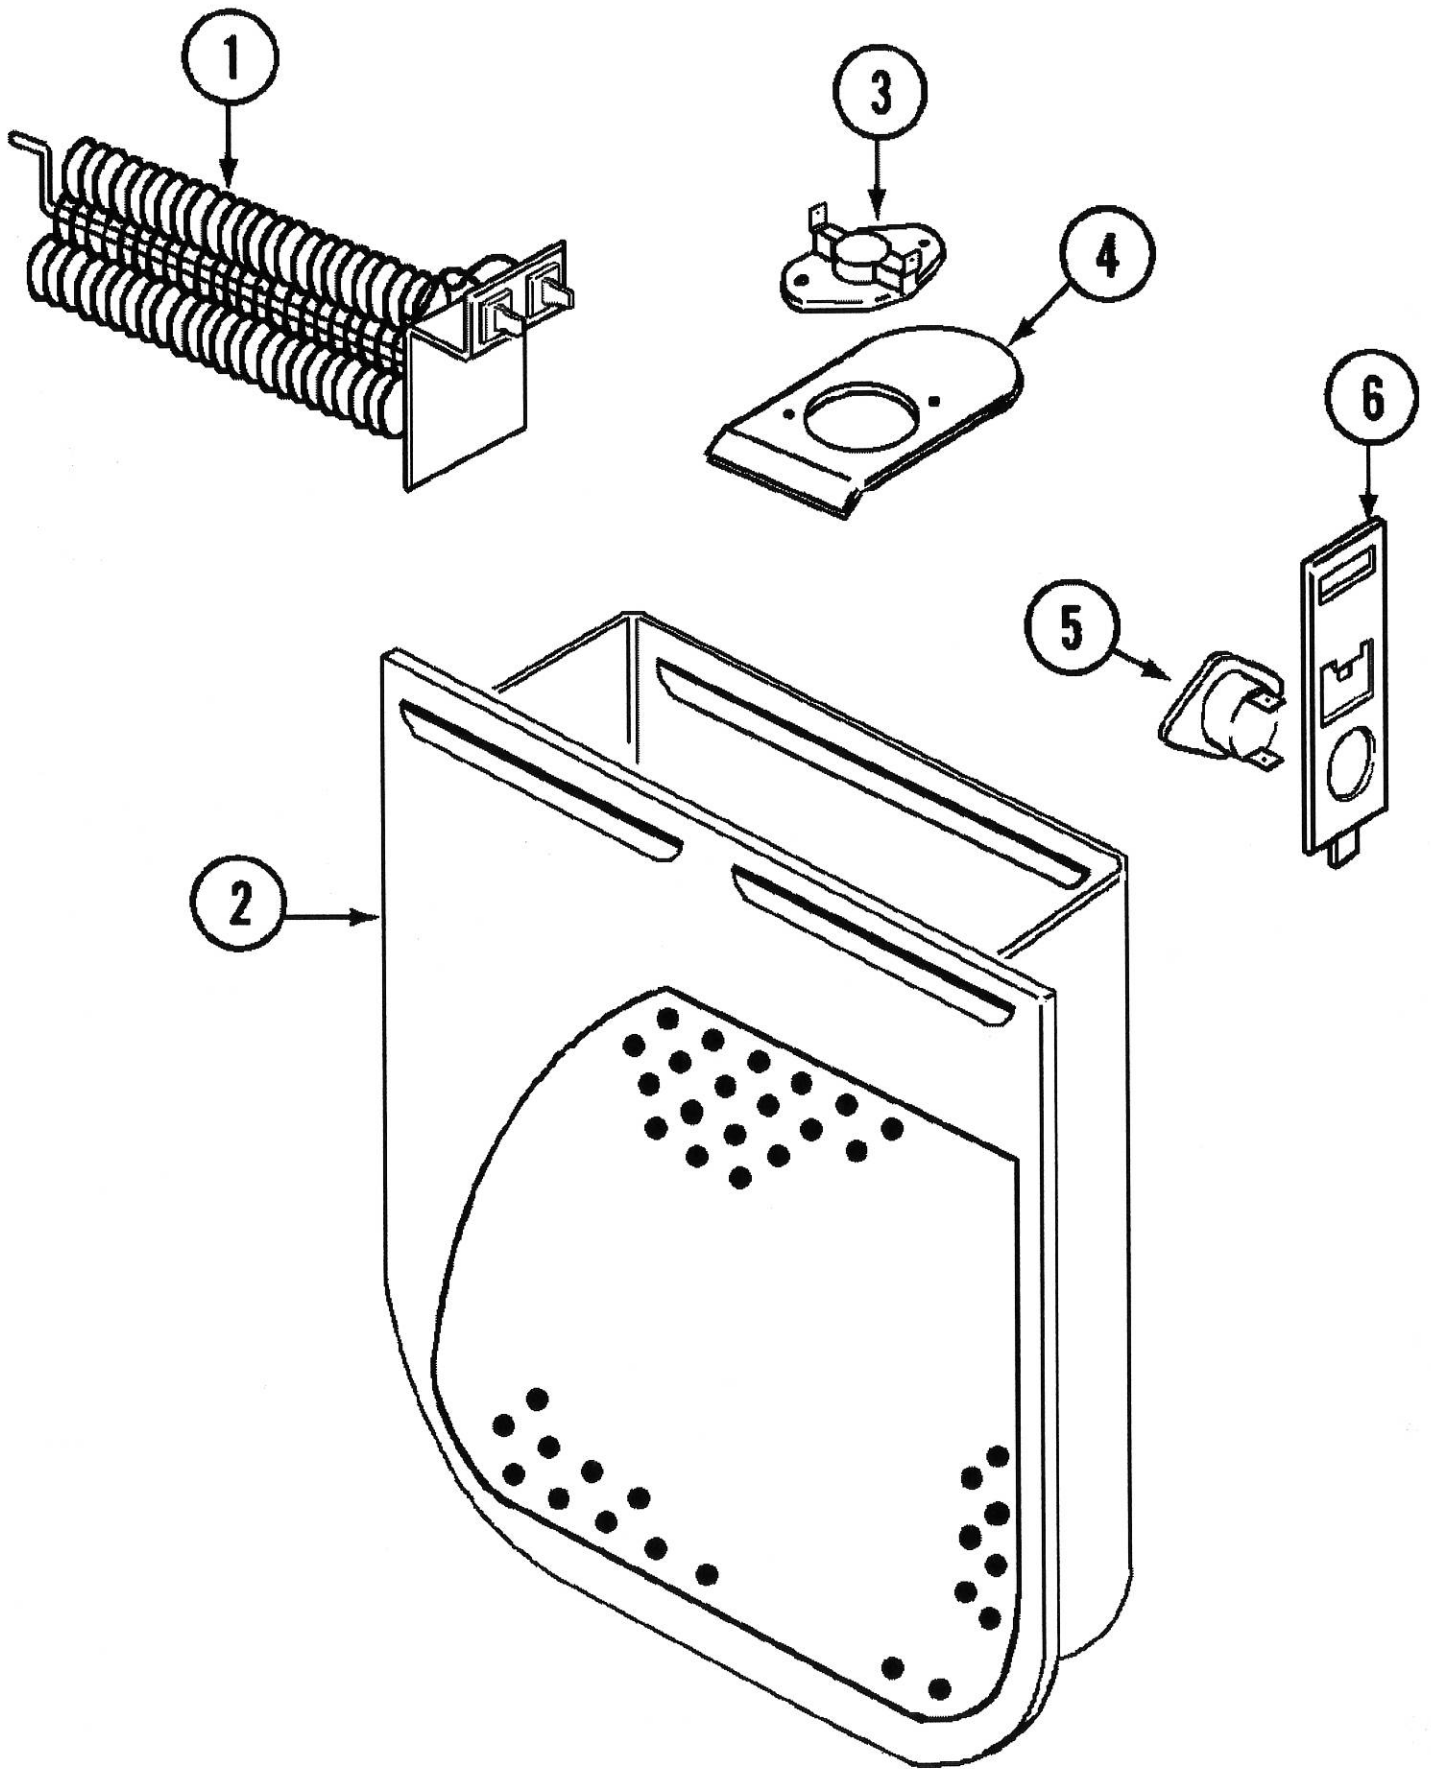

Illustrated Parts Lookup - AYE2200AGW, 05 - HEATER

Illustrated Parts Lookup

Parts for MAYTAG Model "AYE2200AGW", Image Section "05 - HEATER"

Item	Part Number	Part Description	Alt Part	Series	Qty
1	53-1641	ELEMENT, HEATER	LA-1044	10	1
	25-7863	SCREW		10	1
2	53-1232	HEATER HOUSING ASSEMBLY		10	1
3	53-0771	THERMOSTAT, HI-LIMIT	212951	10	1
	25-3083	SCREW		10	2
4	53-0285	BRACKET, THERMOSTAT	W10116760	10	1
	25-7741	SCREW		10	2
5	LA-1053	FUSE KIT, THERMAL		10	1
6	53-1181	BRACKET, THERMAL FUSE		10	1