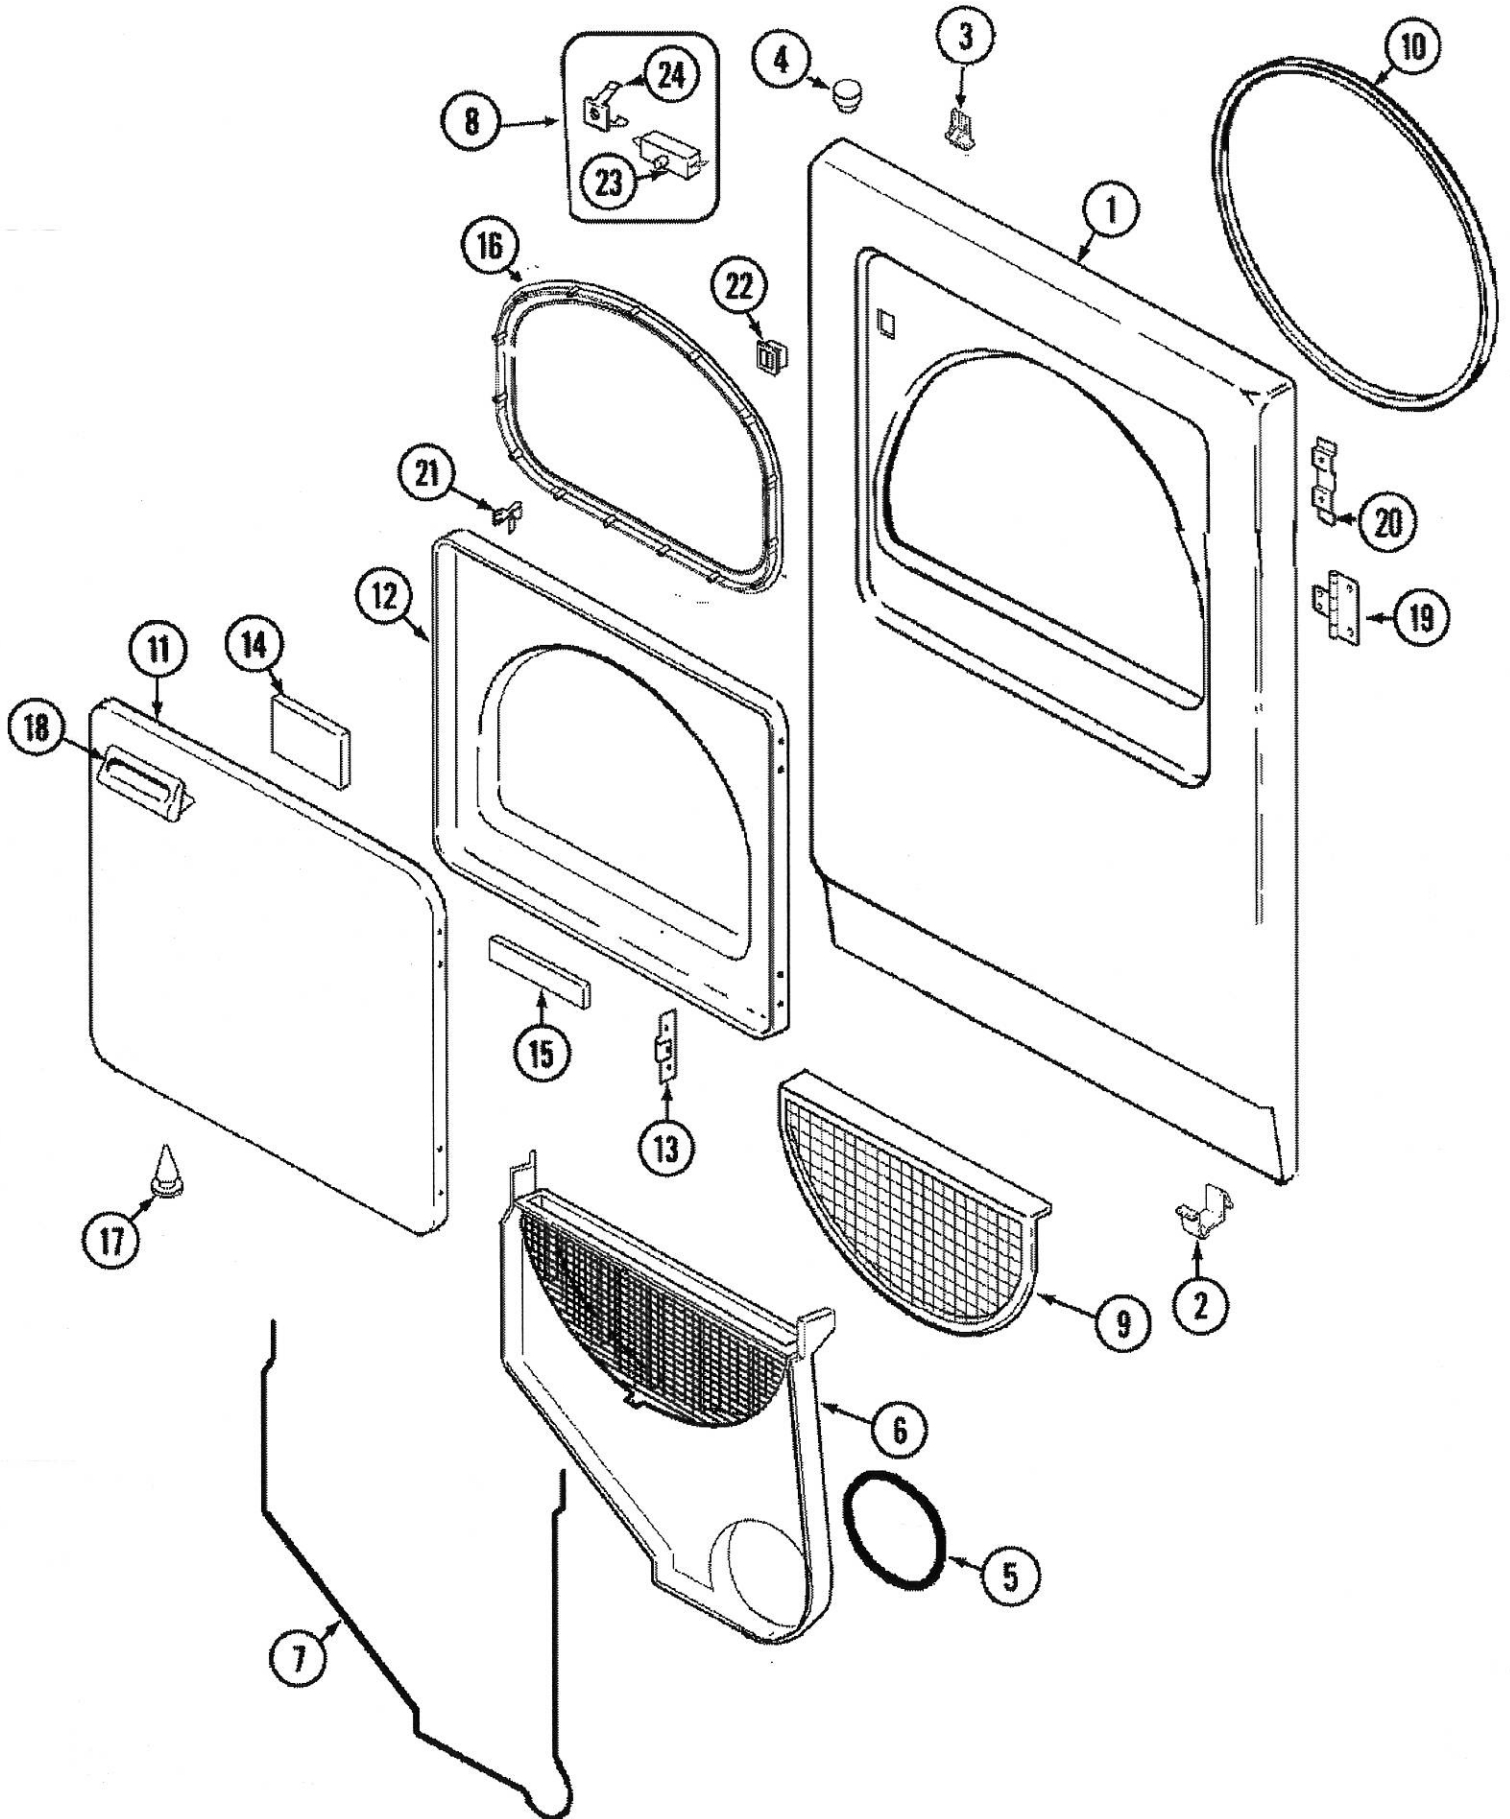

Illustrated Parts Lookup - AYE2200AGW, 04 - DOOR (SERIES 11)

Illustrated Parts Lookup

Parts for MAYTAG Model "AYE2200AGW", Image Section "04 - DOOR (SERIES 11)"

Item	Part Number	Part Description	Alt Part	Series	Qty
1	53-0726	PANEL, FRONT (WHT)	31001771	11	1
2	53-0120	CLIP, FRONT PANEL		11	2
3	31001526	LOCK, TOP		11	1
4	33-2653	BUMPER, CABINET		11	4
5	53-0203	SEAL, BLOWER HOUSING	12001324	11	1
6	25-7810	SCREW 8-18X1/2 TRUSS H	415013-35	11	2
	12001324	DUCT KIT, COLLECTOR		11	1
7	53-0204	SEAL		11	1
8	LA-1005	SWITCH KIT (INCL. 23 & 24)		11	1
9	53-0918	FILTER, LINT		11	1
10	53-0281	SEAL ASSY (WHITE)	31001747	11	1
11	25-7770	SCREW, OUTER TO INNER DOOR	25-7752	11	4
	53-0154	PANEL, OUTER DOOR (WHT)		11	1
12	53-0912	PANEL, INNER DOOR (WHT)		11	1
13	53-0119	CLIP, HINGE		11	2
14	53-1490	DOOR PAD		11	1
15	53-1491	DOOR PAD		11	2
16	53-0648	DOOR SEAL	31001529	11	1
17	25-7889	PLUG BUTTON		11	1
18	25-7810	SCREW 8-18X1/2 TRUSS H	415013-35	11	2
	53-0927	HANDLE, DOOR (WHT)		11	1
19	25-7809	SCREW, No.6-20 1/2 FLTHD TORX		11	4
	53-1492	HINGE, DRYER DOOR		11	2
20	53-0121	TWIN NUT		11	2
21	53-2364	STRIKE, DOOR	LA-1003	11	1
22	53-0187	CATCH, DOOR	LA-1003	11	1
23	53-0147	SWITCH, DOOR	53-0148	11	1
24	63-5990	CLIP, SWITCH	31001319	11	1