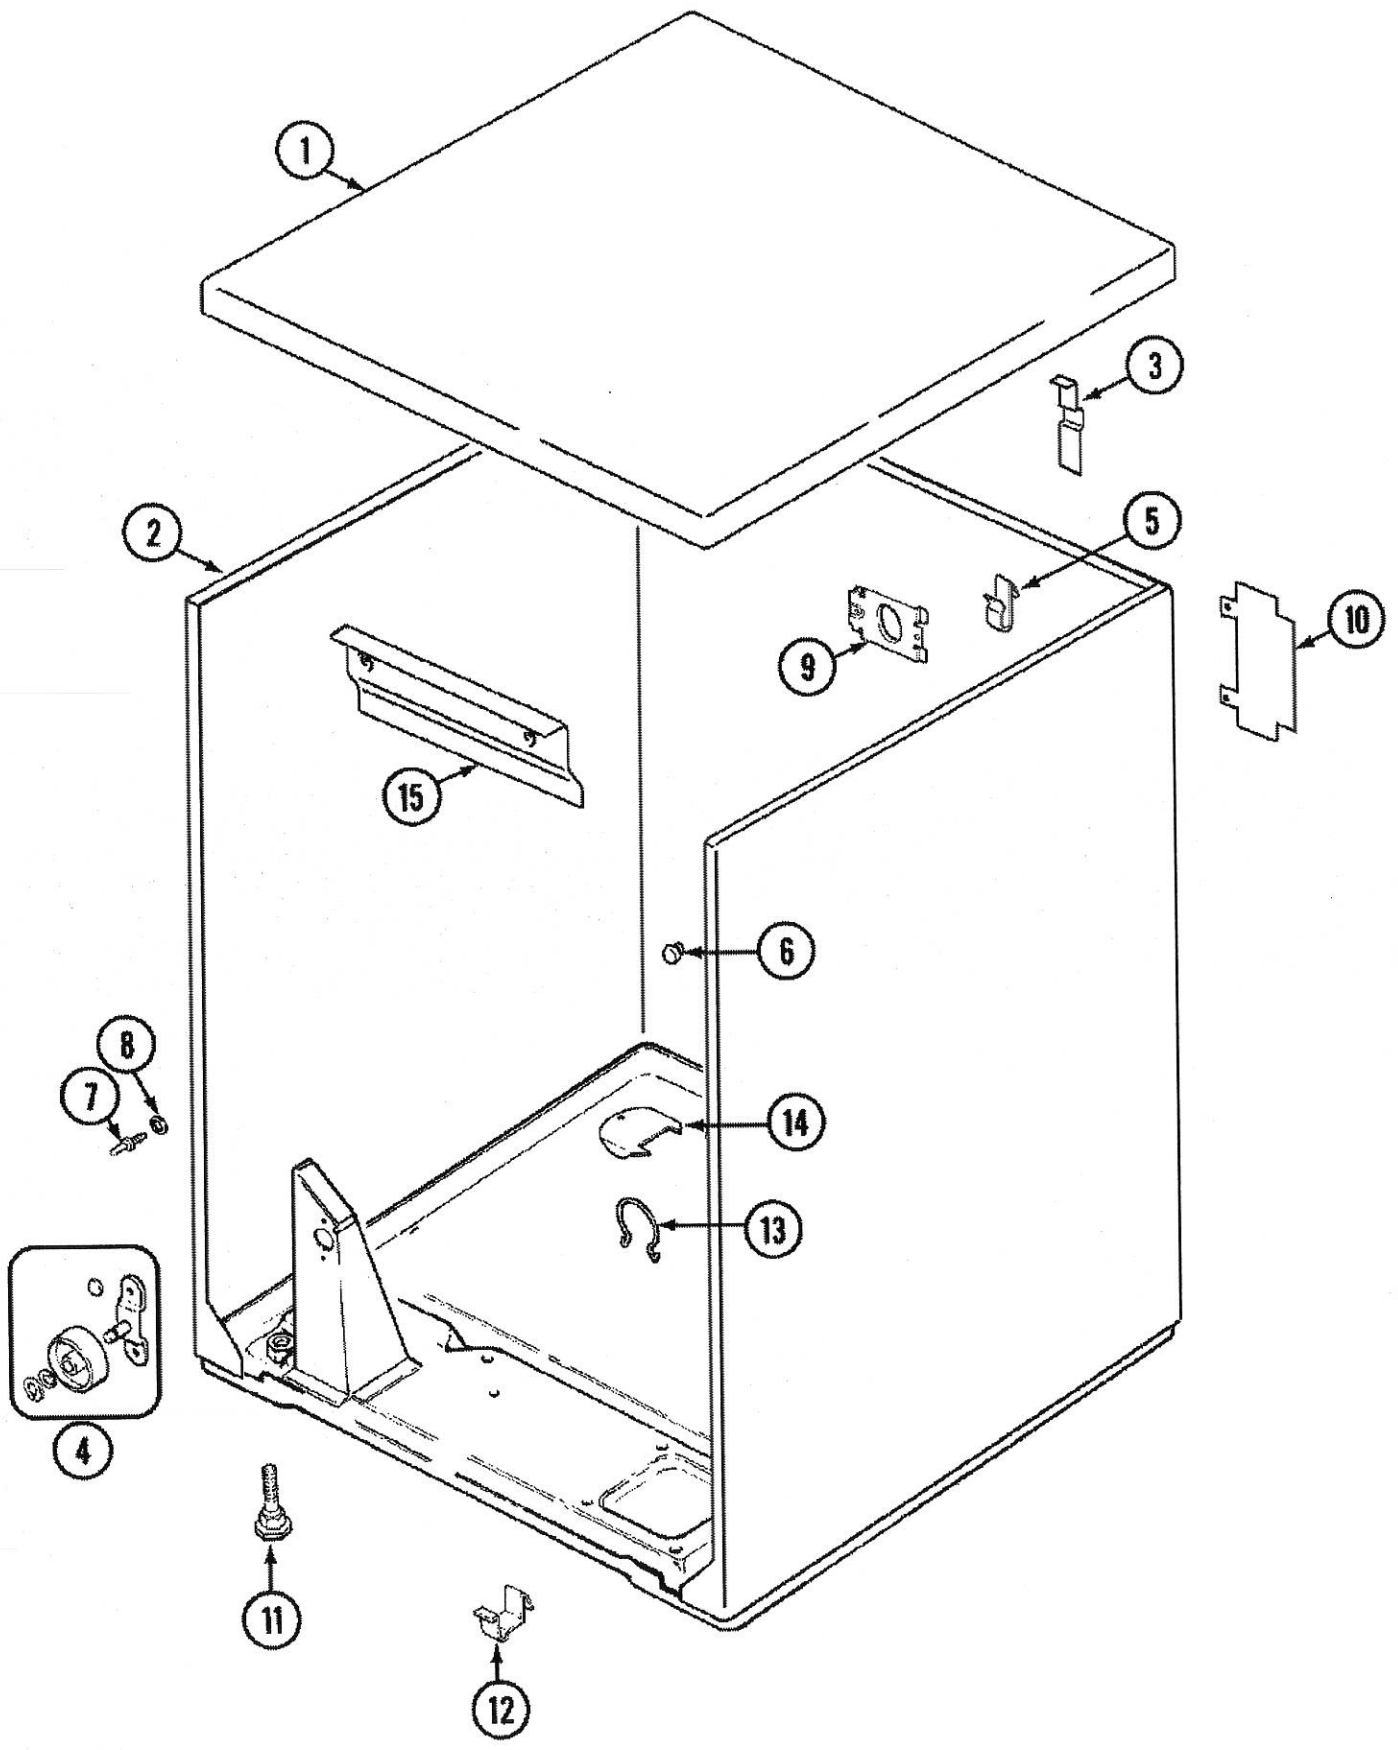

Illustrated Parts Lookup - AYE2200AGW, 01 - CABINET

## Parts for MAYTAG Model "AYE2200AGW", Image Section "01 - CABINET"

Item	Part Number	Part Description	Alt Part	Series	Qty
1	31001423	TOP, CABINET (WHT)		10	1
2	53-2559	CABINET & BASE ASM (WHT)	31001714	10	1
3	63-5712	HINGE, CABINET TOP		10	2
	25-3092	SCREW	90767	10	2
4	LA-1007	FRONT ROLLER KIT	12002126	10	1
	LA-1008	RR ROLLER KIT		10	1
5	25-3034	CLIP, WIRING		10	3
6	33-2653	BUMPER, CABINET		10	4
7	53-0643	PIN, LOCATOR		10	2
8	53-0200	SLEEVE, LOCATOR PIN		10	2
	25-0224	NUT, LOCATOR PIN	Y311426	10	2
9	25-7828	SCREW, No.10 TORQ LIMITING	489483	10	1
	53-0135	SUPPORT, POWER CORD		10	1
10	25-7857	SCREW	90767	10	2
	53-0284	COVER, TERMINAL		10	1
11	63-5519	LEG, LEVELING		10	4
12	53-0120	CLIP, FRONT PANEL		10	2
13	25-7027	CLIP, WIRING	16515	10	5
14	25-7741	SCREW	W10116760	10	1
	53-1921	SHIELD, WIRING		10	1
15	25-3457	SCREW, SEMS		10	1
	53-0133	SHIELD, HEAT		10	1