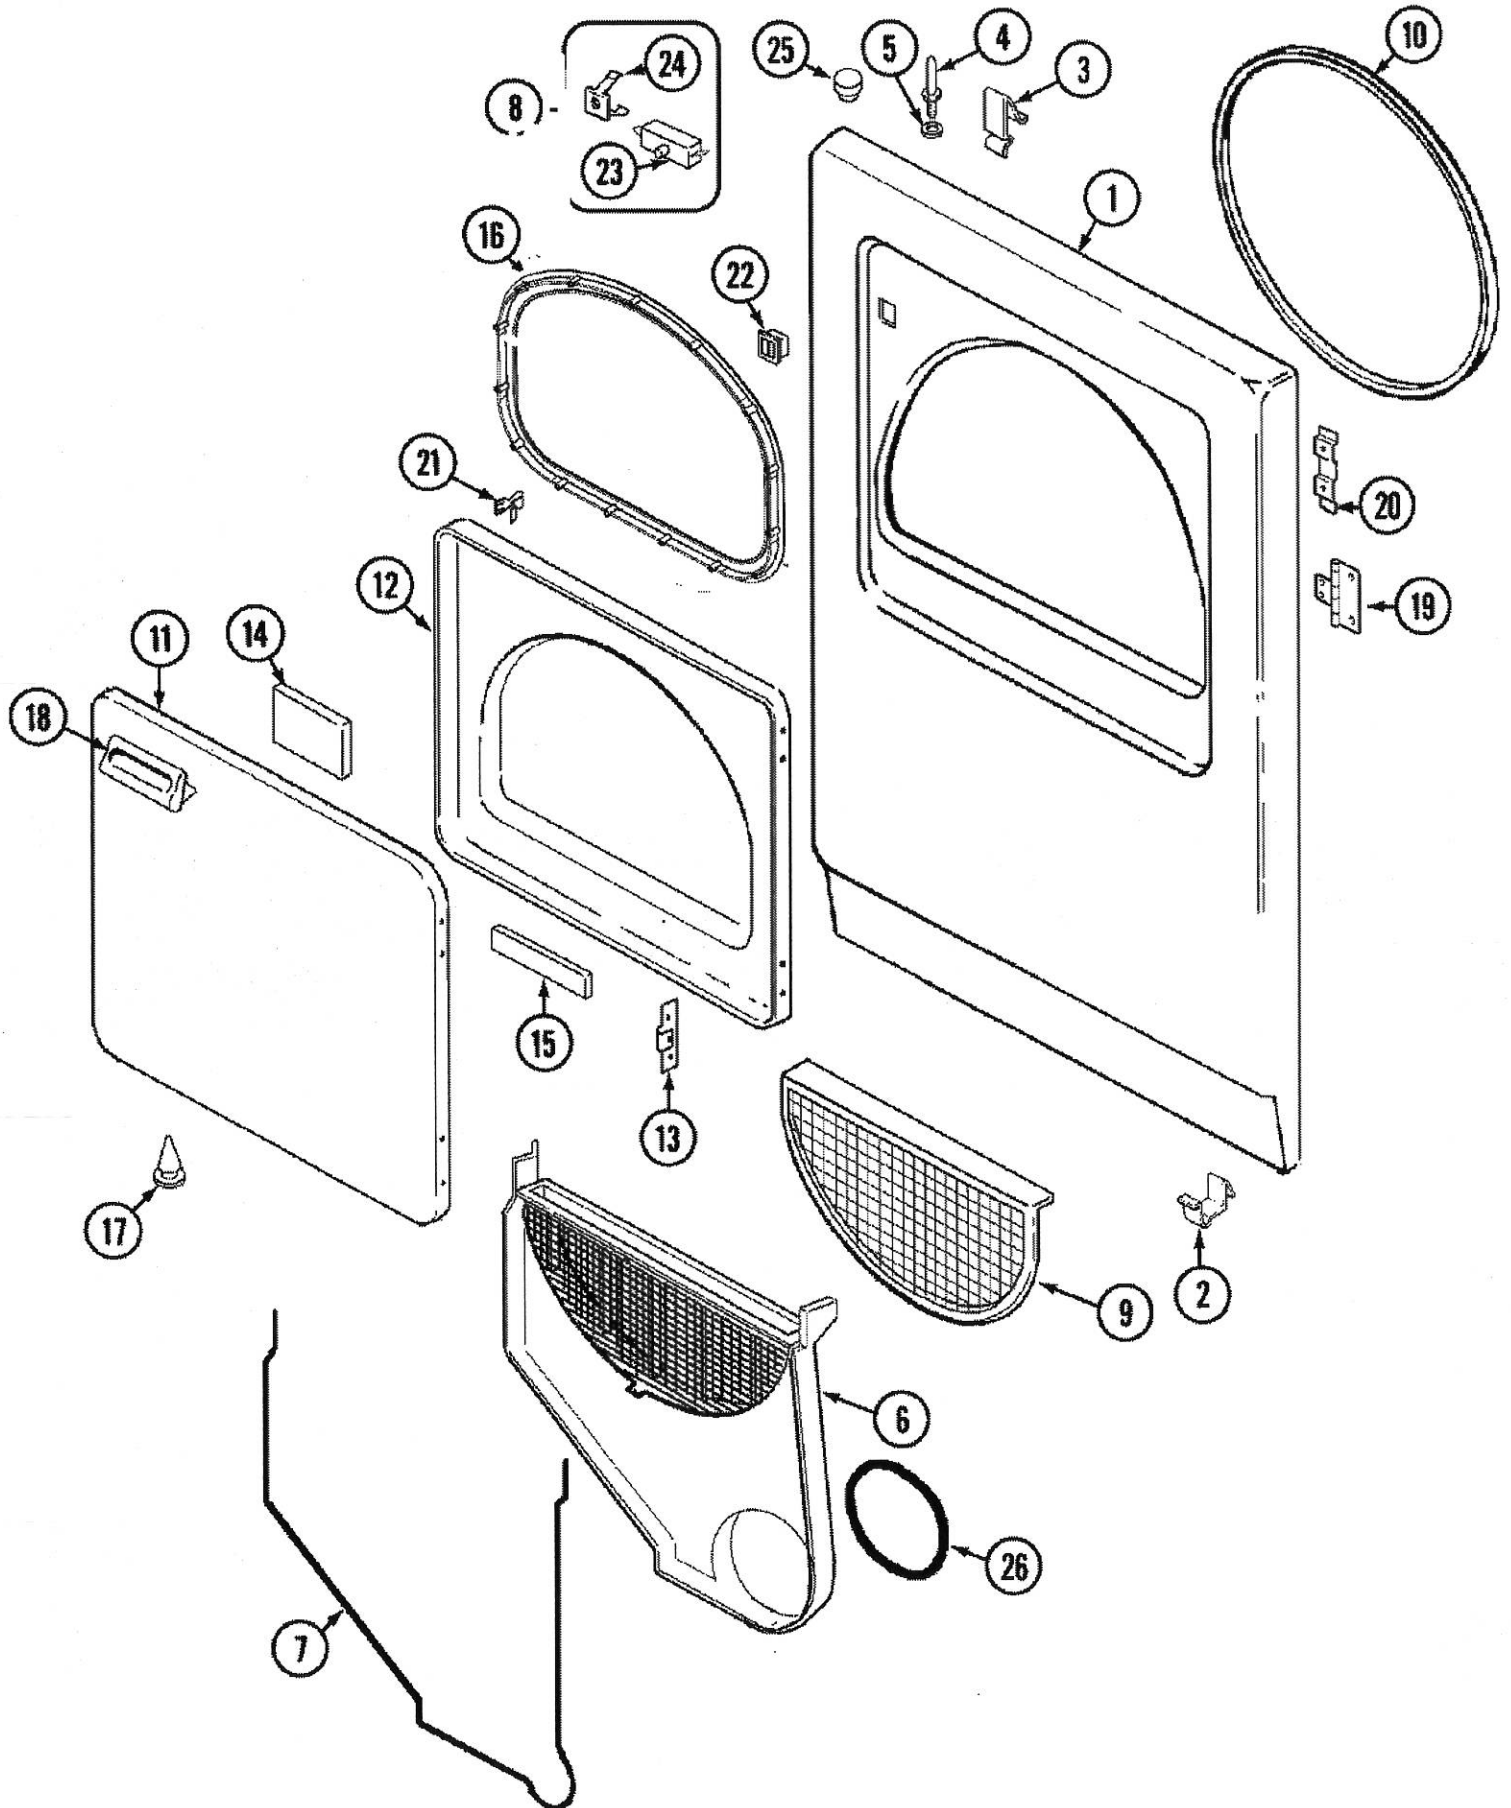

Illustrated Parts Lookup - AYE2200AGW, 03 - DOOR

Illustrated Parts Lookup

Parts for MAYTAG Model "AYE2200AGW", Image Section "03 - DOOR"

Item	Part Number	Part Description	Alt Part	Series	Qty
1	53-0726	PANEL, FRONT (WHT)	31001771	10	1
2	53-0120	CLIP, FRONT PANEL		10	2
3	25-7220	CLIP, CABINET TOP		10	2
4	53-0643	PIN, LOCATOR		10	2
5	25-0224	NUT, LOCATOR PIN	Y311426	10	2
	53-0200	SLEEVE, LOCATOR PIN		10	2
6	12001324	DUCT KIT, COLLECTOR		10	1
	25-7810	SCREW 8-18X1/2 TRUSS H	415013-35	10	2
7	53-0204	SEAL		10	1
8	LA-1005	SWITCH KIT (INCL. 23 & 24)		10	1
9	53-0918	FILTER, LINT		10	1
10	53-0281	SEAL ASSY (WHITE)	31001747	10	1
11	53-0154	PANEL, OUTER DOOR (WHT)		10	1
	25-7770	SCREW, OUTER TO INNER DOOR	25-7752	10	4
12	53-0912	PANEL, INNER DOOR (WHT)		10	1
13	53-0119	CLIP, HINGE		10	2
14	53-1490	DOOR PAD		10	1
15	53-1491	DOOR PAD		10	2
16	53-0648	DOOR SEAL	31001529	10	1
17	25-7889	PLUG BUTTON		10	1
18	53-0927	HANDLE, DOOR (WHT)		10	1
	25-7810	SCREW 8-18X1/2 TRUSS H	415013-35	10	2
19	53-1492	HINGE, DRYER DOOR		10	2
	25-7809	SCREW, No.6-20 1/2 FLTHD TORX		10	4
20	53-0121	TWIN NUT		10	2
21	LA-1003	DOOR CATCH KIT (INCL. 21 & 22)		10	1
	53-2364	STRIKE, DOOR	LA-1003	10	1
22	53-0187	CATCH, DOOR	LA-1003	10	1
23	31001467	SWITCH, DOOR	31001757	10	1
24	63-5990	CLIP, SWITCH	31001319	10	1
25	33-2653	BUMPER, CABINET		10	4
26	53-0203	SEAL, BLOWER HOUSING	12001324	10	1